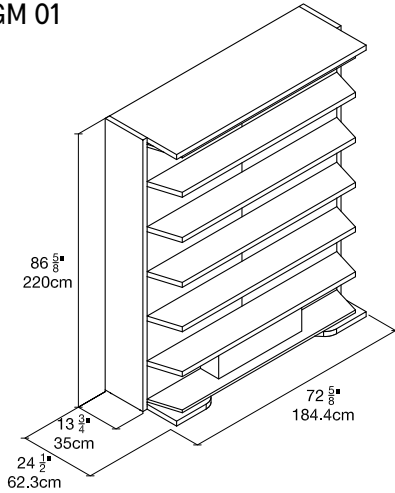

LGM

Calgary
Vancouver
Mexico City

Los Angeles
Seattle
Toronto

New York City
Washington, D.C.
San Francisco

SPECS

LGM 01