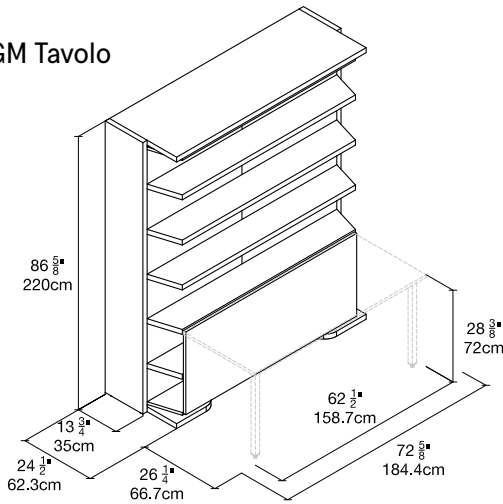

LGM

Calgary
Vancouver
Mexico City

Los Angeles
Seattle
Toronto

New York City
Washington, D.C.
San Francisco

SPECS

LGM 01

All LGMs Open

LGM Tavolo

Rug Placement

ALSO AVAILABLE

LGM 2202 - Wood Doors LGM 2203 - Glass Doors

FINISHES / OPTIONS

Standard: extending night table.
 Components available in a wide variety of VOC-free matte lacquers, melamine finishes, wood veneer finishes, fabrics, and leathers.
 Four exclusive mattress options.
 Headboard upholstered in fabric or leather.
 Cannot be installed on carpets or area rugs, if using an area rug it should be placed a minimum of 18 1/2" from the front edge of the LGM,