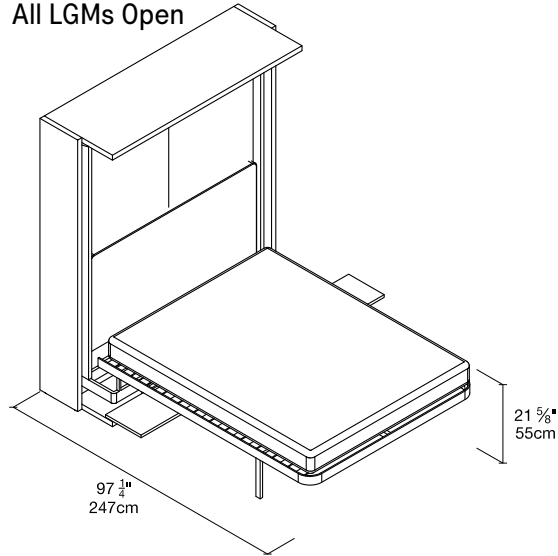

LGM

Calgary
Vancouver
Mexico City

Los Angeles
Seattle
Toronto

New York City
Washington, D.C.
San Francisco

SPECS

LGM 01

All LGMs Open

LGM Tavolo

Rug Placement

ALSO AVAILABLE

LGM 2202 - Wood Doors LGM 2203 - Glass Doors

FINISHES / OPTIONS

Standard: extending night table.
 Components available in a wide variety of VOC-free matte lacquers, melamine finishes, wood veneer finishes, fabrics, and leathers.
 Four exclusive mattress options.
 Headboard upholstered in fabric or leather.
 Cannot be installed on carpets or area rugs, if using an area rug it should be placed a minimum of 18 1/2" from the front edge of the LGM,