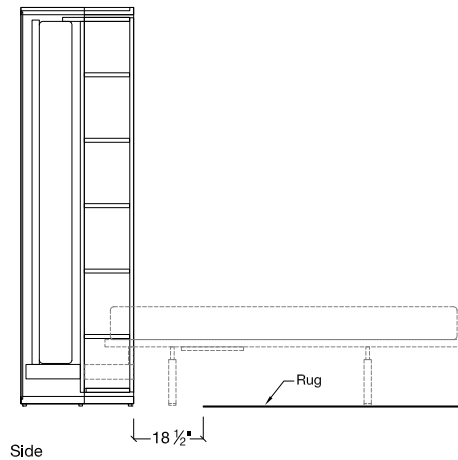

Rug Placement

ALSO AVAILABLE

LGM 2202 - Wood Doors LGM 2203 - Glass Doors

FINISHES / OPTIONS

Standard: extending night table.
 Components available in a wide variety of VOC-free matte lacquers, melamine finishes, wood veneer finishes, fabrics, and leathers.
 Four exclusive mattress options.
 Headboard upholstered in fabric or leather.
 Cannot be installed on carpets or area rugs, if using an area rug it should be placed a minimum of 18 1/2" from the front edge of the LGM,