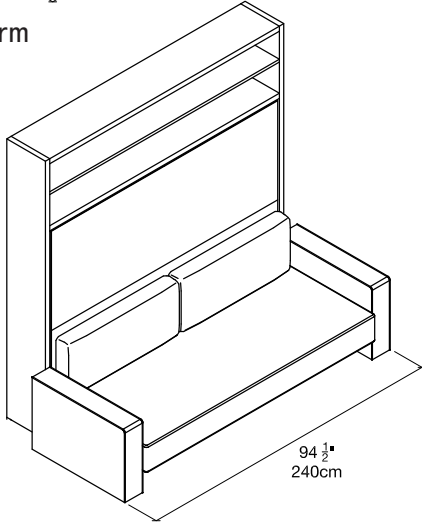

Circe Sofa

Horizontal Wall Bed with Sofa

Circe Sofa

Calgary
Vancouver
Mexico City

Los Angeles
Seattle
Toronto

New York City
Washington, D.C.
San Francisco

SPECS

Thin Arm

Wide Arm

ALSO AVAILABLE

Circe Sofa

Circe Board

FINISHES / OPTIONS

Available in custom height between 65 7/8" and 86 5/8".
 Components available in a wide variety of VOC-free matte lacquers,
 melamine finishes, fabrics, and leathers.
 Four exclusive mattress options.
 Interior LED lighting.
 Flip-up headboard.