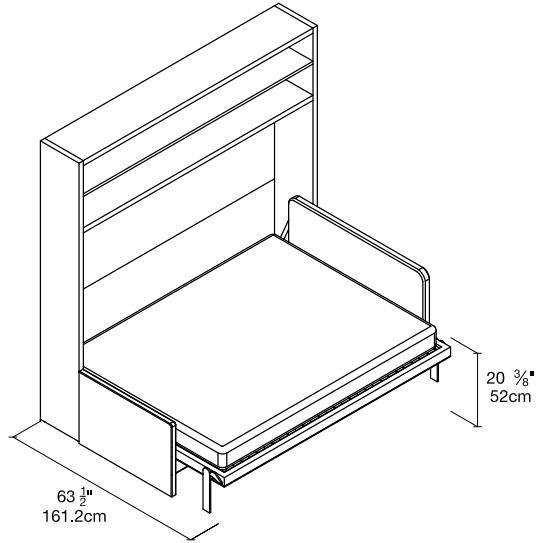

Circe Sofa

Horizontal Wall Bed with Sofa

Circe Sofa

Calgary
Vancouver
Mexico City

Los Angeles
Seattle
Toronto

New York City
Washington, D.C.
San Francisco

SPECS

Thin Arm

Wide Arm

ALSO AVAILABLE

Circe Sofa

Circe Board

FINISHES / OPTIONS

Available in custom height between 65 7/8" and 86 5/8".
 Components available in a wide variety of VOC-free matte lacquers,
 melamine finishes, fabrics, and leathers.
 Four exclusive mattress options.
 Interior LED lighting.
 Flip-up headboard.