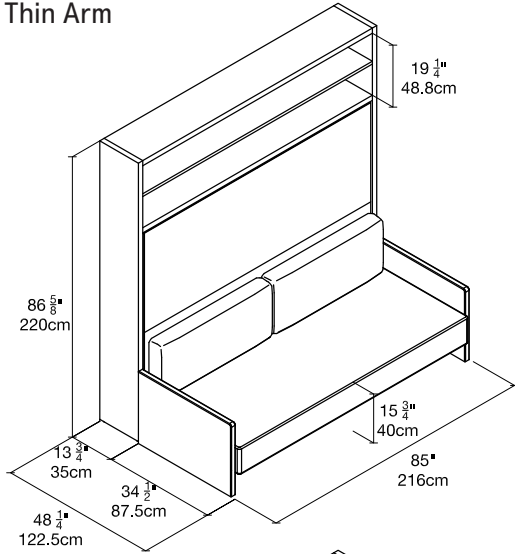

Circe Sofa

Horizontal Wall Bed with Sofa

Circe Sofa

Calgary
Vancouver
Mexico City

Los Angeles
Seattle
Toronto

New York City
Washington, D.C.
San Francisco

SPECS

Thin Arm

Wide Arm

ALSO AVAILABLE

Circe Sofa

Circe Board

FINISHES / OPTIONS

Available in custom height between 65 7/8" and 86 5/8".
 Components available in a wide variety of VOC-free matte lacquers,
 melamine finishes, fabrics, and leathers.
 Four exclusive mattress options.
 Interior LED lighting.
 Flip-up headboard.