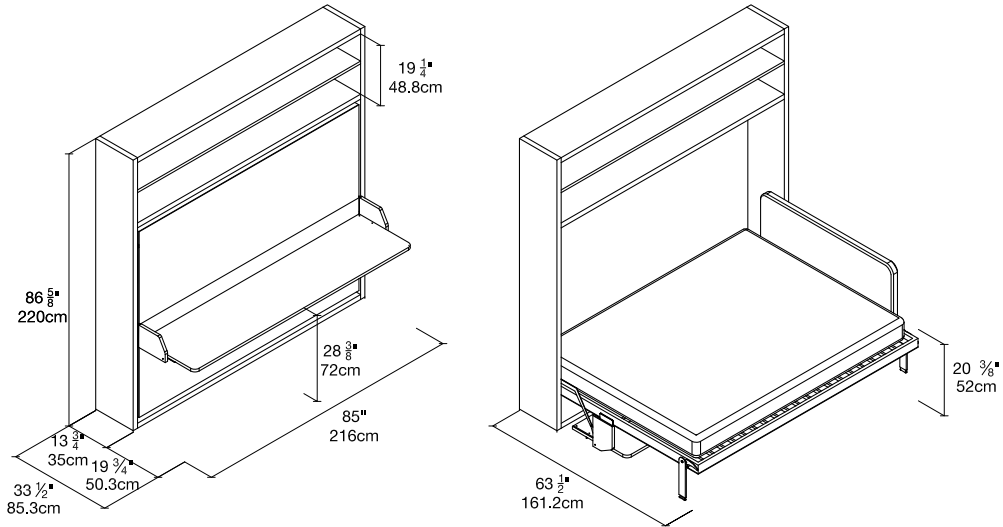

Circe Board

Horizontal Wall Bed with Desk

Circe Board

Calgary
Vancouver
Mexico City

Los Angeles
Seattle
Toronto

New York City
Washington, D.C.
San Francisco

SPECS

ALSO AVAILABLE

Circe

Circe Sofa

FINISHES / OPTIONS

Available in custom height between $65 \frac{7}{8}''$ and $86 \frac{5}{8}''$.
 Components available in a wide variety of VOC-free matte lacquers, melamine finishes, fabrics, and leathers.
 Four exclusive mattress options.
 Interior LED lighting.
 Flip-up headboard.