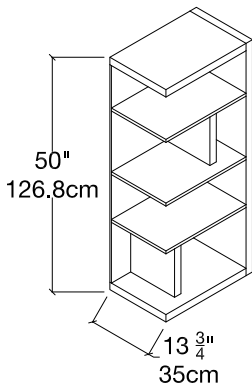

# Shelving

SPECS

Kali 90s

Kali 120s

OPTIONS

Components available in a wide variety of VOC-free matte lacquers, melamine, glossy Dialux and wood veneer finishes. Shown for use with right side of Kali wallbeds, also available for left side configuration.