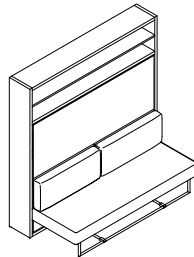

Adam Tavolo

Horizontal Wall Bed with Lift-Up Table

Adam Tavolo

Calgary
Vancouver
Mexico City

Los Angeles
Seattle
Toronto

New York City
Washington, D.C.
San Francisco

SPECS

Max weight for desk 105lb

ALSO AVAILABLE

Adam

Adam Sofa

FINISHES / OPTIONS

Available in custom heights between 66 7/8" and 86 5/8".

Components available in a wide variety of VOC-free matte lacquers, melamine finishes, fabrics, and leathers.