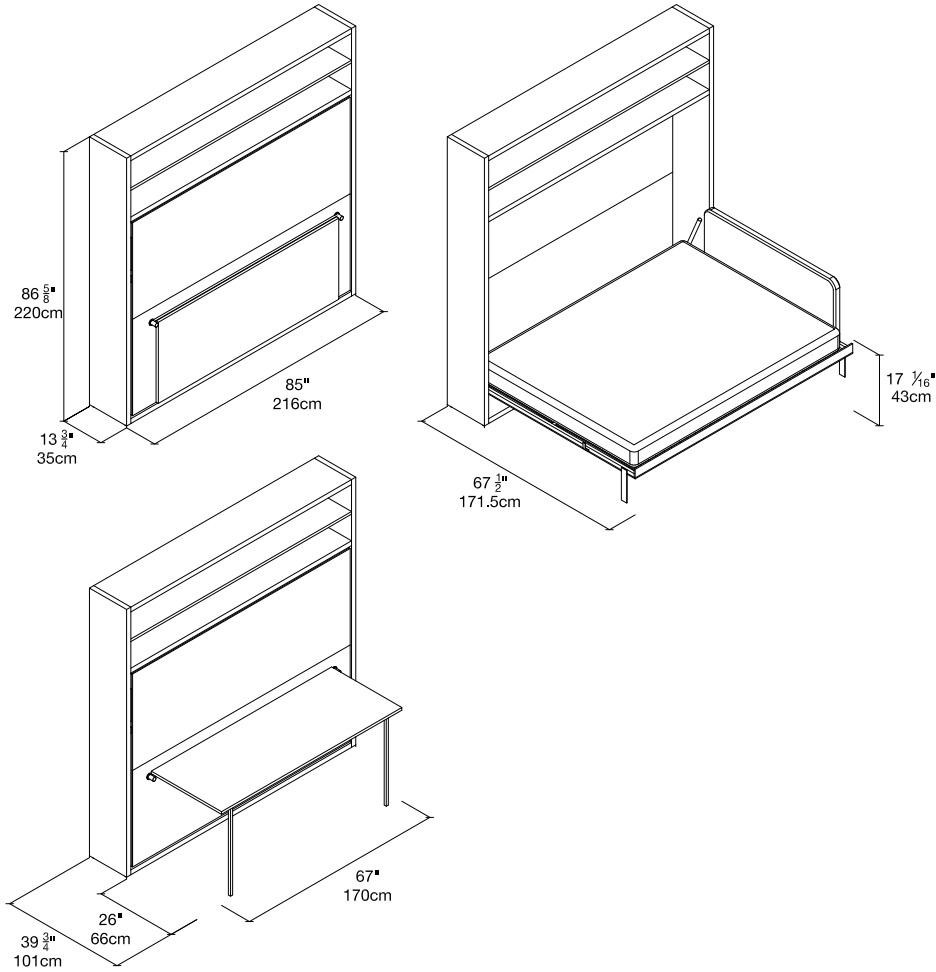

Adam Tavolo

Horizontal Wall Bed with Lift-Up Table

Adam Tavolo

Calgary
Vancouver
Mexico City

Los Angeles
Seattle
Toronto

New York City
Washington, D.C.
San Francisco

SPECS

Max weight for desk 105lb

ALSO AVAILABLE

Adam

Adam Sofa

FINISHES / OPTIONS

Available in custom heights between 66 7/8" and 86 5/8".

Components available in a wide variety of VOC-free matte lacquers, melamine finishes, fabrics, and leathers.