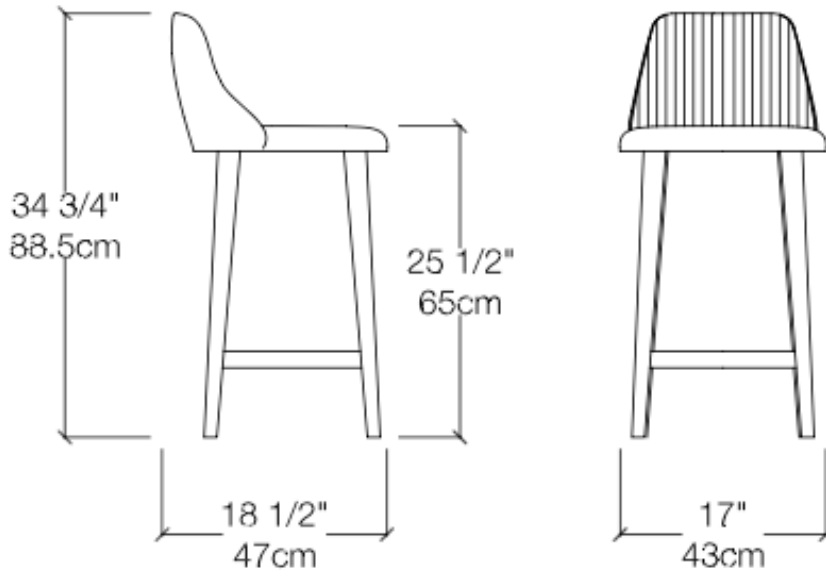

Break

Barstool & Counter Seating

Resource

Break

SPECS

FINISHES

Barstool available with fully upholstered shell and quilted inner upholstery, with beechwood legs and circular footrest.

Available in a wide variety of fabrics and leathers. Legs available in natural, stainer, or matte lacquer with metal circular footrest.