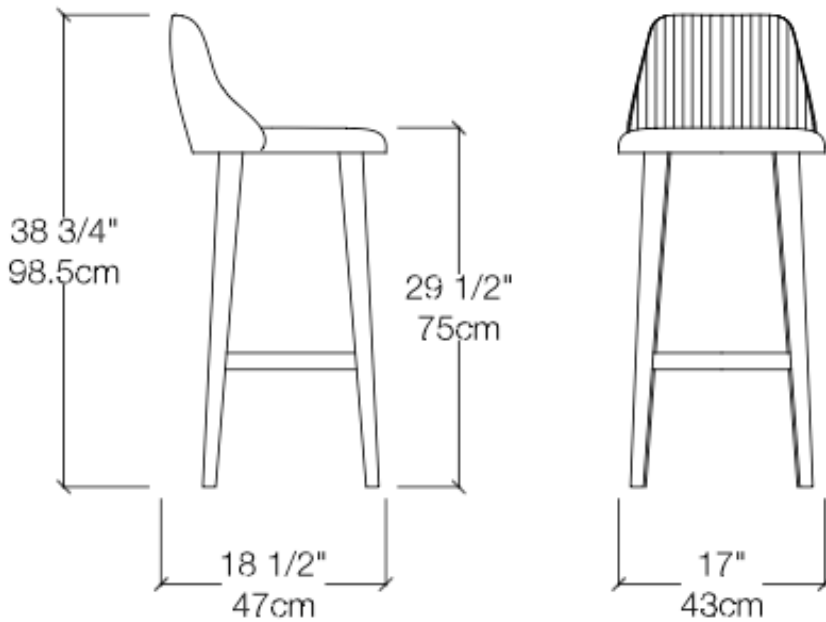

Break

Barstool & Counter Seating

Resource

Break

SPECS

FINISHES

Barstool available with fully upholstered shell and quilted inner upholstery, with beechwood legs and circular footrest.

Available in a wide variety of fabrics and leathers. Legs available in natural, stainer, or matte lacquer with metal circular footrest.