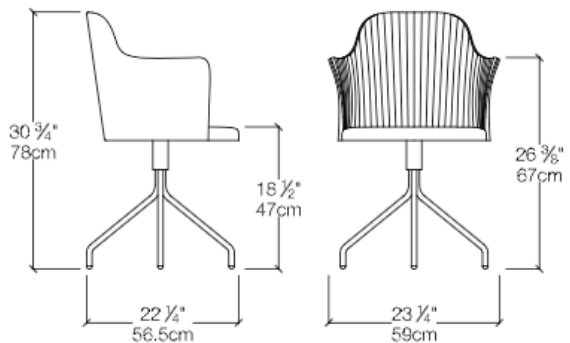

Break

Dining Chair

Break

SPECS

FINISHES

Chair available fully upholstered, or with back in beechwood (natural, stained, or matte lacquered.)
Quilted front detail.

Available in a wide variety of fabrics and leathers.