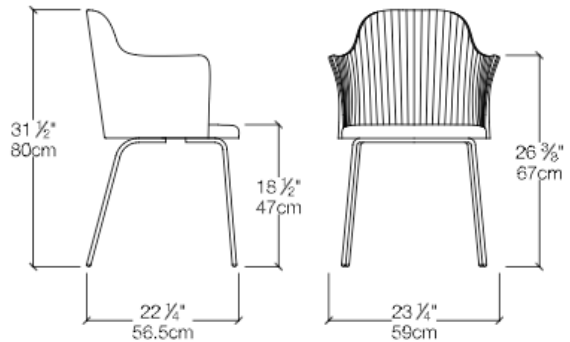

Break

Dining Chair

Break

SPECS

FINISHES

Chair available fully upholstered, or with back in beechwood (natural, stained, or matte lacquered.)
Quilted front detail.

Available in a wide variety of fabrics and leathers.

Three base options: beechwood-covered metal legs, satin-chromed metal legs, or satin-chromed four pronged swivel base.

Toronto

Vancouver

San Francisco

Seattle

Calgary

Los Angeles

New York City