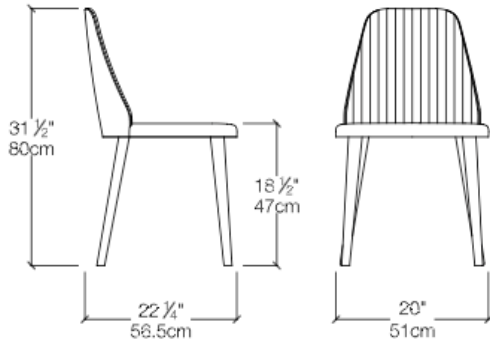

Break

Dining Chair

Break

SPECS

FINISHES

Chair available fully upholstered, or with back in beechwood (natural, stained, or matte lacquered.)
Quilted front detail.

Available in a wide variety of fabrics and leathers.