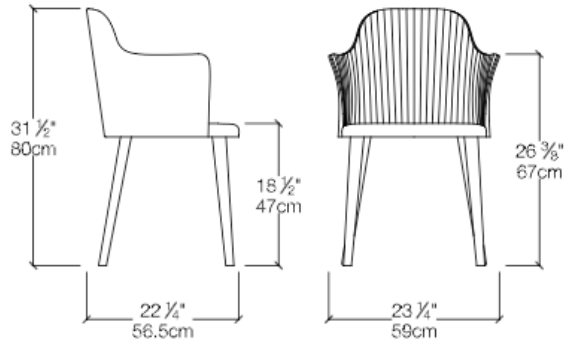

Break

Dining Chair

Break

SPECS

FINISHES

Chair available fully upholstered, or with back in beechwood (natural, stained, or matte lacquered.)
Quilted front detail.

Available in a wide variety of fabrics and leathers.

Three base options: beechwood-covered metal legs, satin-chromed metal legs, or satin-chromed four pronged swivel base.

Toronto

Vancouver

San Francisco

Seattle

Calgary

Los Angeles

New York City