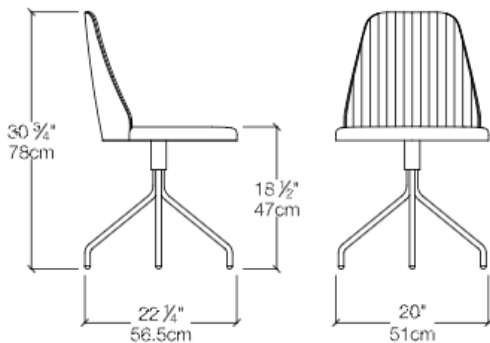

Break

Dining Chair

Break

SPECS

FINISHES

Chair available fully upholstered, or with back in beechwood (natural, stained, or matte lacquered.)
Quilted front detail.

Available in a wide variety of fabrics and leathers.