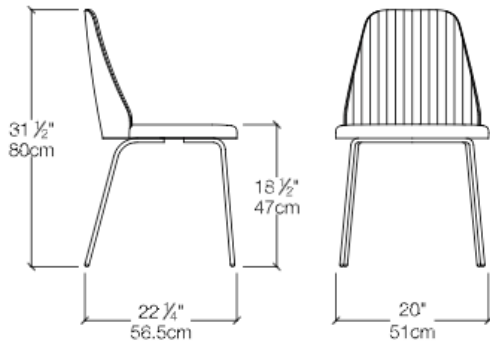

Break

Dining Chair

Break

SPECS

FINISHES

Chair available fully upholstered, or with back in beechwood (natural, stained, or matte lacquered.)
Quilted front detail.

Available in a wide variety of fabrics and leathers.