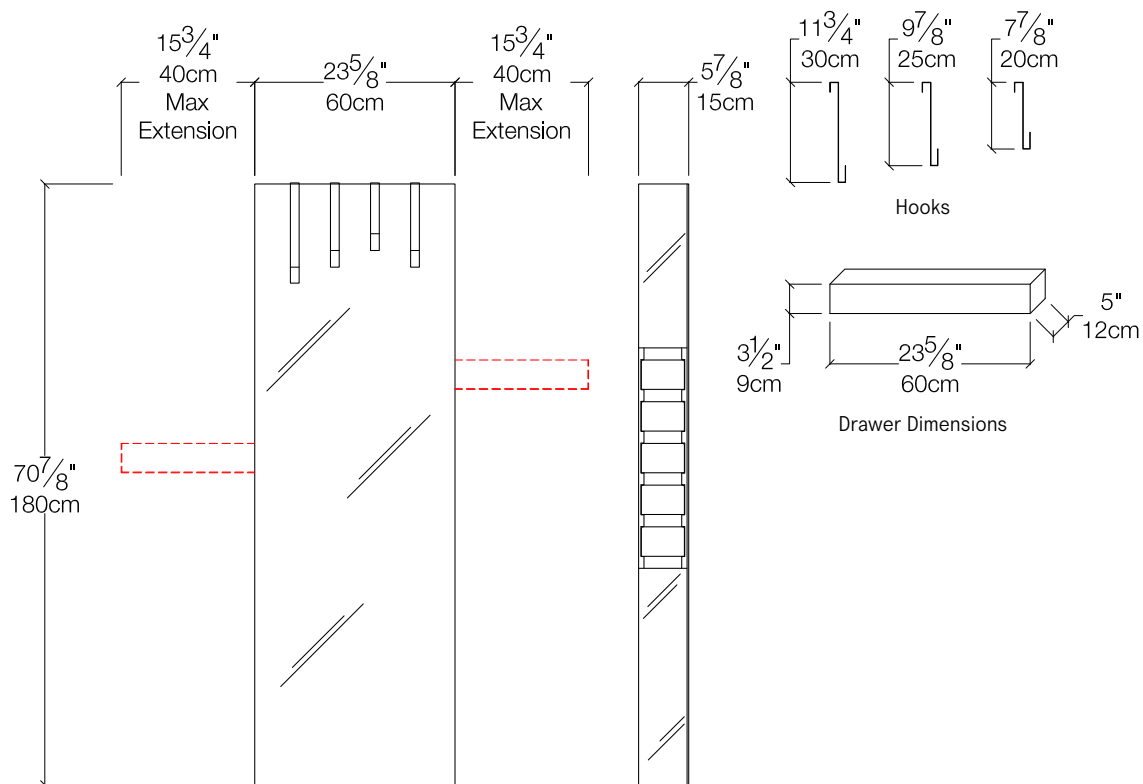

# Betty

Wall Mirror and Organizer

resource

## OPTIONS

Drawers in metal and lacquered white.  
Structure in lacquered white clad with full-length mirror.  
Includes 4 coat hanger hooks, 5 sliding drawers that extend up to 16" | 40cm (drawers are fully removable to accommodate larger objects), wall mount fixing system.