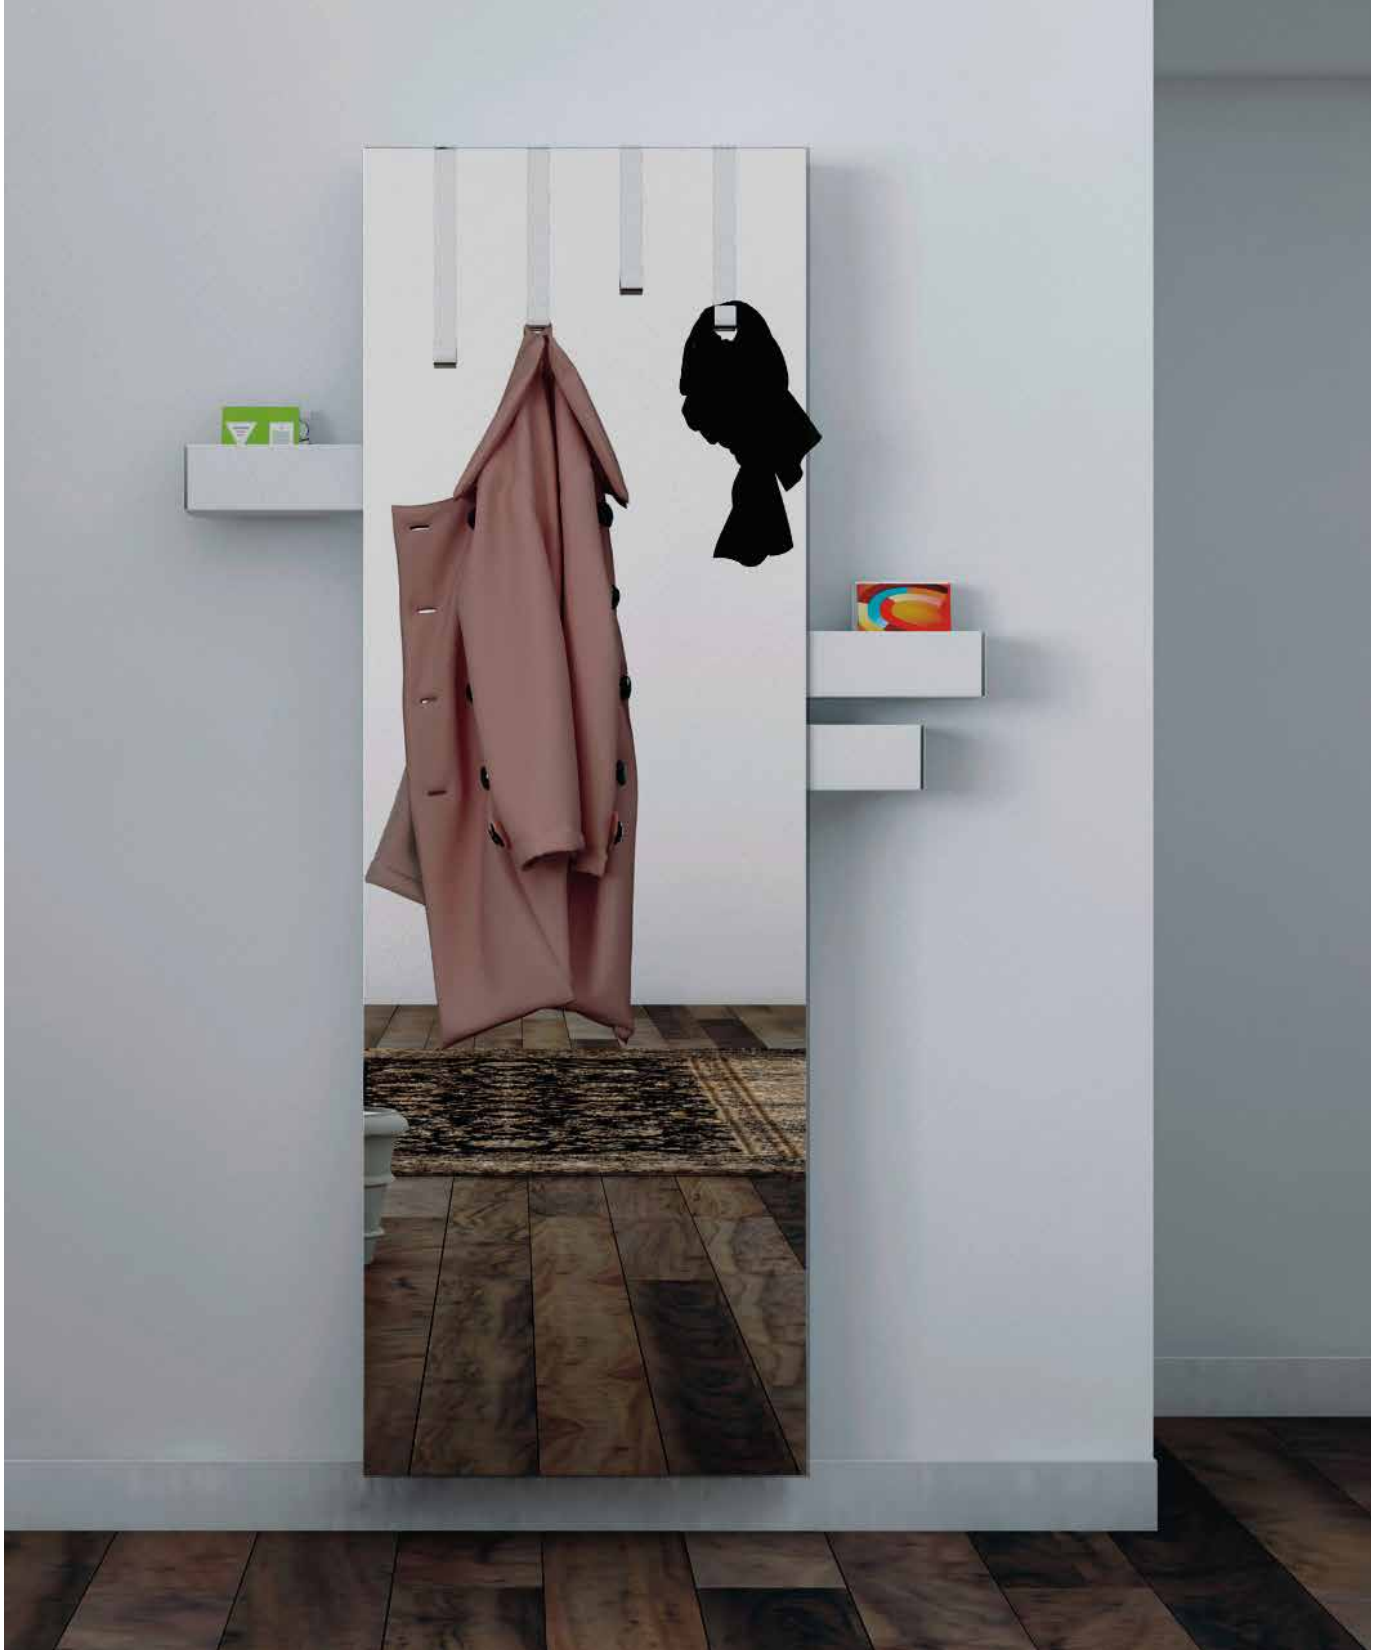

# Betty

Wall Mirror and Organizer

resource

## OPTIONS

Drawers in metal and lacquered white.  
Structure in lacquered white clad with full-length mirror.  
Includes 4 coat hanger hooks, 5 sliding drawers that extend up to 16" | 40cm (drawers are fully removable to accommodate larger objects), wall mount fixing system.