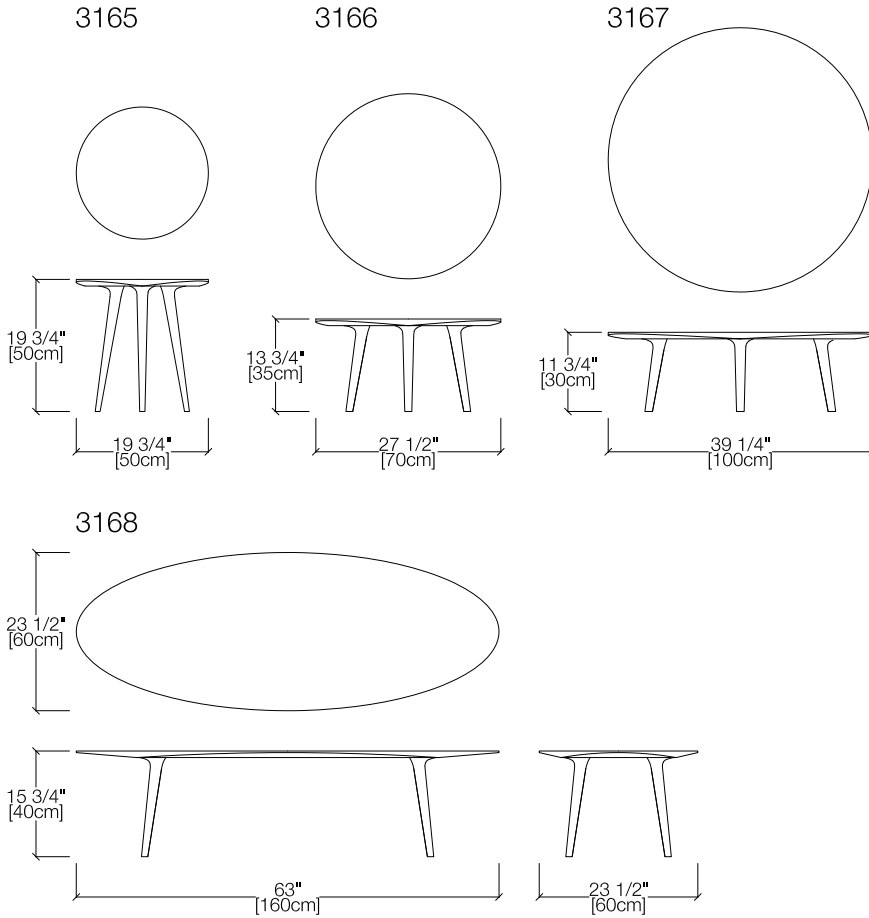

Ademar

Coffee, End, and Side Tables

Ademar

SPECS

FINISHES

Top

Natural Oak
103

Heat Treated Oak
156

Dark Grey
760

Mocha
775

Black
780