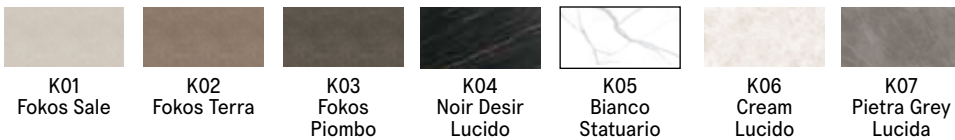

Axiom

Expanding Dining Table

Resource

Axiom

Toronto
Vancouver
San Francisco
Seattle
Calgary
Los Angeles
New York City

SPECS

TOP FINISHES

Melamine

Closed-Pore | Open-Pore Lacquer

Ceramic

Stained Wood Veneer

Mortar Look

BASE FINISHES

Metal

Top also available in additional melamine, ceramic, mortar look and glass finishes.