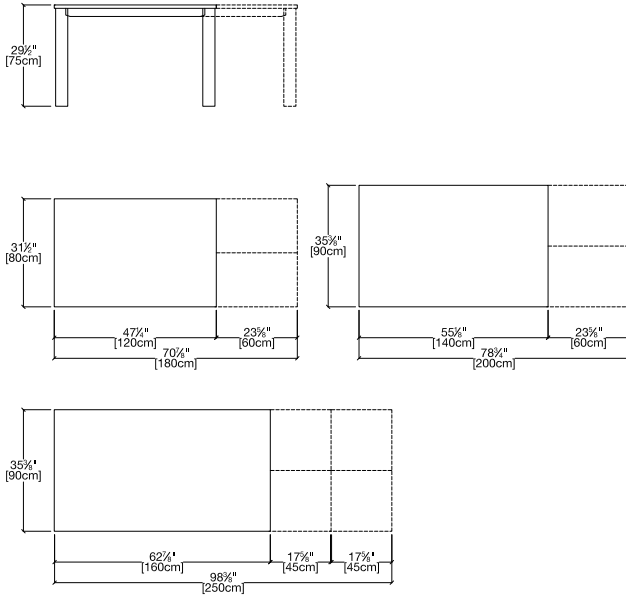

Axiom

Expanding Dining Table

Resource

Axiom

Toronto
Vancouver
San Francisco
Seattle
Calgary
Los Angeles
New York City

SPECS

TOP FINISHES

Melamine