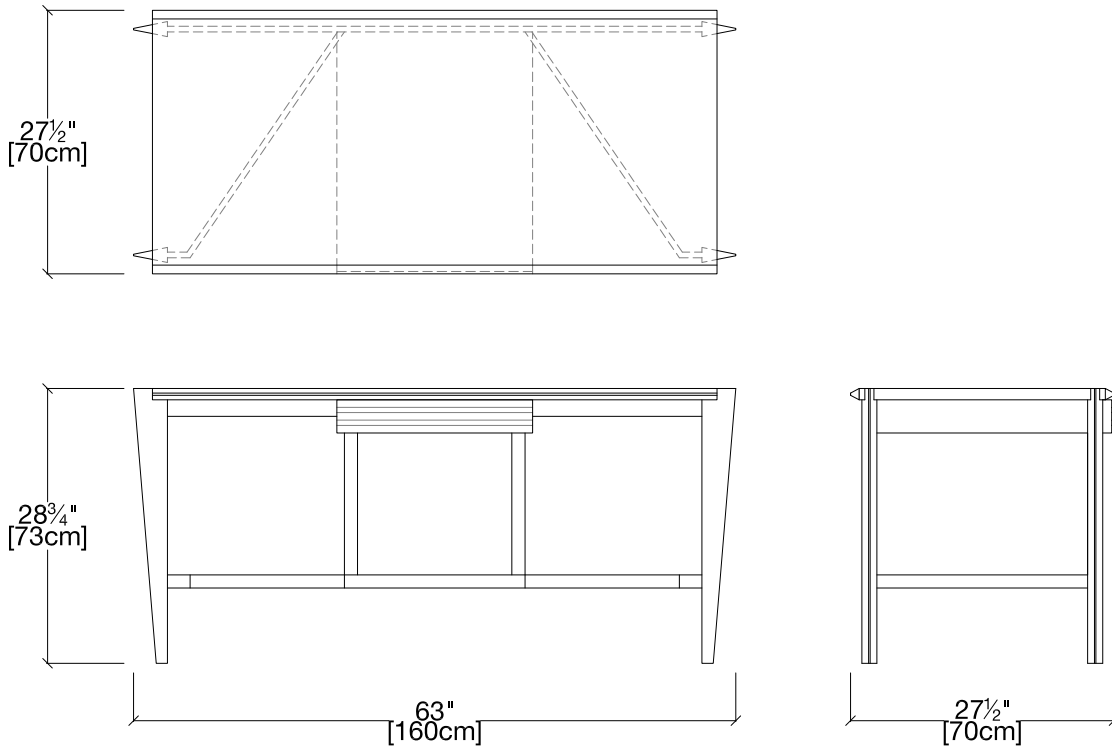

Athos

Desk

Athos

Toronto
Vancouver
San Francisco
Seattle
Calgary
Los Angeles
New York City

SPECS

FINISHES

OPTIONS

Pull-out drawer insert available in leather or eco-leather.