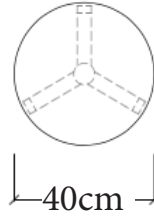

Dimensions: 105cm diameter x 36 H adjusts to 165cm W x 75cm H

Finish: White Markless Glass G04 top with Melamine White leaf and White Lacquered base

Retail Price: \$5,000

Discount price (20% off): \$4,000

Moon & Free

Vancouver Floor Model (SH)

Description:

Set of side tables with removable top. Can be nested together or can sit separately.

Dimensions: Moon at 45cm diameter x 37cm H / Free at 47cm diameter x 25cm H

Finish: Lacquer Grey with Leather top

Retail Price: \$3,500

Discount price (75% off): \$875

*sold as a set

Basket Tables

Vancouver Floor Model (SH)

Description:

Set of three round side tables with different heights. Can be nested together or can be used separately.

Dimensions: 40cm diameter x 34/44/54cm H

Finish: Grey Tempered Glass top, Smoked Nickel Steel frame

Retail Price: \$1,615

Discount price (75% off): \$405

*sold as a set

Six

Vancouver Floor Model (SH)

Description: