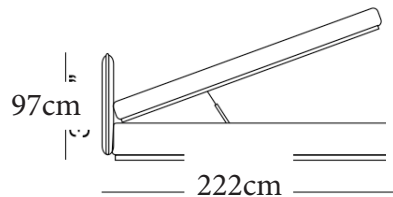

Thin Storage Bed

Vancouver Floor Model (WH)

Description:

Leather king sized bed with storage space underneath the mattress. Comes with two nightstands and a three drawer dresser, upholstered in matching leather.

Dimensions: 208cm W x 222cm D x 31cm H / 50cm W x 52cm D x 48cm H / 130.2cm W x 52cm D x 58cm H

Finish: Leather Romana (cream) 102

Retail Price: $24,865

Discount price (70% off): $7,460