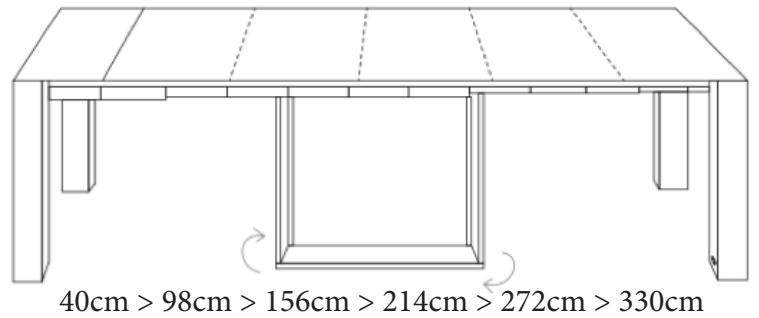

Dimensions: 45cm W x 51cm D x 46/84.5cm H

Finish: Ash Grey Leather

Retail Price: \$710

Discount price (75% off): \$180

Center

Vancouver Floor Model (SH)

Description:

Height adjustable dining table, great for two people.

Dimensions: 80cm diameter x 47/75cm H

Finish: Juta Wood W06 top, White M24 base

Retail Price: \$1,870

Discount price (40% off): \$1,120

A3

Vancouver Floor Model (SH)

Description:

Extendable console table with self-storing leaves. Can seat up to 14 people when fully extended.

Dimensions: 112cm W x 40/330cm D x 75cm H

Finish: Wild Tobacco Oak

Retail Price: \$7,895

Discount price (10% off): \$7,105

Soleil

Vancouver Floor Model (SH)

Description:

Height adjustable, expanding coffee-to-dining table with a self-storing extension leaf. Can seat up to six people.

Dimensions: 105cm diameter x 36 H adjusts to 165cm W x 75cm H

Finish: White Markless Glass G04 top with Melamine White leaf and White Lacquered base

Retail Price: \$5,000

Discount price (20% off): \$4,000