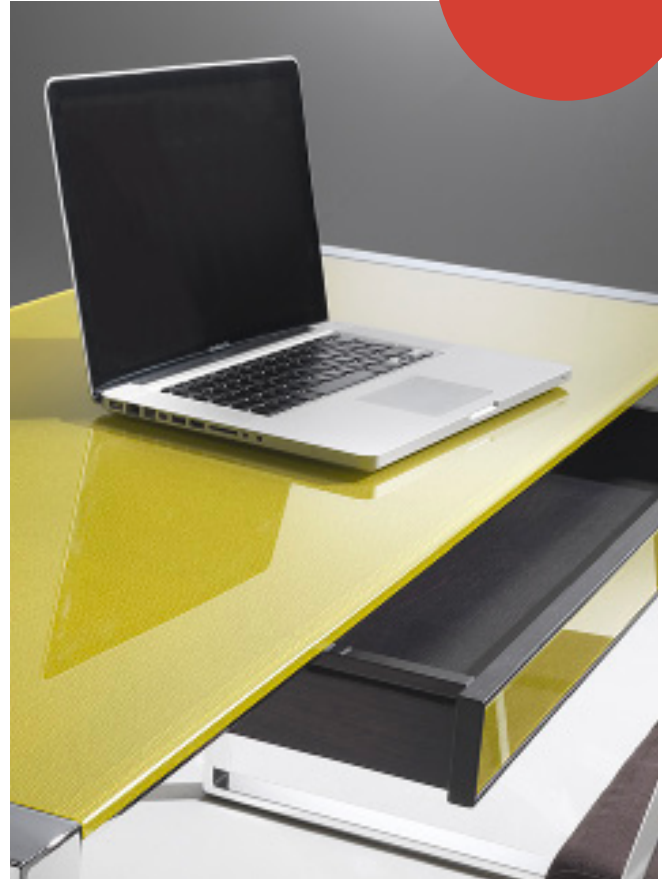

Desk

Vancouver Floor Model (WH)

SOLD

Description:

Simple and elegant desk with glass top and pull out drawer

Dimensions: 140cm W x 60cm D x 75cm H

Finish: Yellow Glass Juta top, Chrome legs

Retail Price: $3,850

Discount price (75% off): $965