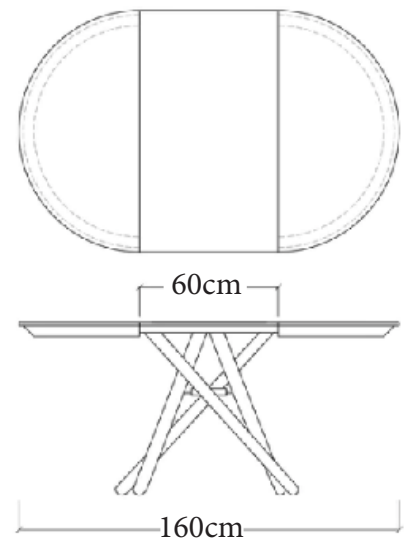

Dimensions: 45cm W x 51cm D x 46/84.5cm H

Finish: Ash Grey Leather

Retail Price: \$710

Discount price (75% off): \$180

Center

Vancouver Floor Model (SH)

Description:

Height adjustable dining table, great for two people.

Dimensions: 112cm W x 40/330cm D x 75cm H

Finish: Wild Tobacco Oak

Retail Price: \$7,895

Discount price (10% off): \$7,105

Soleil

Vancouver Floor Model (SH)

Description:

Height adjustable, expanding coffee-to-dining table with a self-storing extension leaf. Can seat up to six people.

Dimensions: 105cm diameter x 36 H adjusts to 165cm W x 75cm H

Finish: White Markless Glass G04 top with Melamine White leaf and White Lacquered base

Retail Price: \$5,000

Discount price (20% off): \$4,000

Moon & Free

Vancouver Floor Model (SH)

Description:

Set of side tables with removable top. Can be nested together or can sit separately.

Dimensions: Moon at 45cm diameter x 37cm H / Free at 47cm diameter x 25cm H