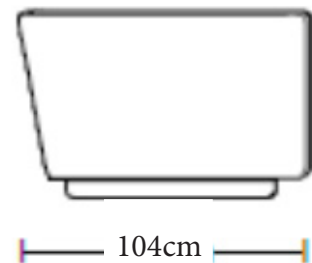

Dimensions: bed at 156cm W x 35 D x 220cm H; uppers at 78 W x 35 D x 36.1 H; cabinet at 36 w x 35 D x 256 H

Finish: Melamine White bed and upper storage, and closet, cat. 2 Pasetllo Safari sofa and headboard

Dimensions: 131cm W x 62.3 D x 220cm H

Finish: Melamine White structure, Glossy Dialux front panel, Lacquer Onice table, Lacquer Terracotta shelving

Retail Price: \$13,080

Discount price (25% off): \$9,810

Dimensions: 208cm W x 222cm D x 31cm H / 50cm W x 52cm D x 48cm H / 130.2cm W x 52cm D x 58cm H

Finish: Leather Romana (cream) 102

Retail Price: \$24,865

Discount price (70% off): \$7,460

Cloud Sofa

Vancouver Floor Model (SH)

Description:

Comfortable limited edition sofa with plush cushions and stitching detail on inner and outer shell.

Dimensions: 208cm W x 104cm D x 75cm H

Finish: Kassal Cat. G, cushions in Kassal 59/Gondar 9