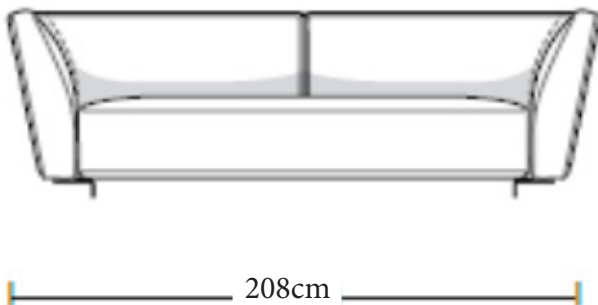

*delivery and installation available only for metro Vancouver area at \$750

Thin Storage Bed

Vancouver Floor Model (WH)

Description:

Leather king sized bed with storage space underneath the mattress. Comes with two nightstands and a three drawer dresser, upholstered in matching leather.

Dimensions: 208cm W x 222cm D x 31cm H / 50cm W x 52cm D x 48cm H / 130.2cm W x 52cm D x 58cm H

Finish: Leather Romana (cream) 102

Retail Price: \$24,865

Discount price (70% off): \$7,460

Cloud Sofa

Vancouver Floor Model (SH)

Description:

Comfortable limited edition sofa with plush cushions and stitching detail on inner and outer shell.

Dimensions: 208cm W x 104cm D x 75cm H

Finish: Kassal Cat. G, cushions in Kassal 59/Gondar 9

Retail Price: \$11,720

Discount price (50% off): \$5,860

Sharp Armchair

Vancouver Floor Model (SH)

Description:

With metal frame and padded seat, the Sharp armchair guarantees maximum comfort with a minimum footprint.