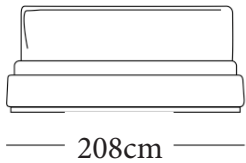

Dimensions: bed at 156cm W x 35 D x 220cm H; uppers at 78 W x 35 D x 36.1 H; cabinet at 36 w x 35 D x 256 H

Finish: Melamine White bed and upper storage, and closet, cat. 2 Pasetllo Safari sofa and headboard

Dimensions: 131cm W x 62.3 D x 220cm H

Finish: Melamine White structure, Glossy Dialux front panel, Lacquer Onice table, Lacquer Terracotta shelving

Retail Price: \$13,080

Discount price (25% off): \$9,810

*delivery and installation available only for metro Vancouver area at \$750

Thin Storage Bed

Vancouver Floor Model (WH)

Description:

Leather king sized bed with storage space underneath the mattress. Comes with two nightstands and a three drawer dresser, upholstered in matching leather.

Dimensions: 208cm W x 222cm D x 31cm H / 50cm W x 52cm D x 48cm H / 130.2cm W x 52cm D x 58cm H

Finish: Leather Romana (cream) 102

Retail Price: \$24,865

Discount price (70% off): \$7,460

Cloud Sofa

Vancouver Floor Model (SH)