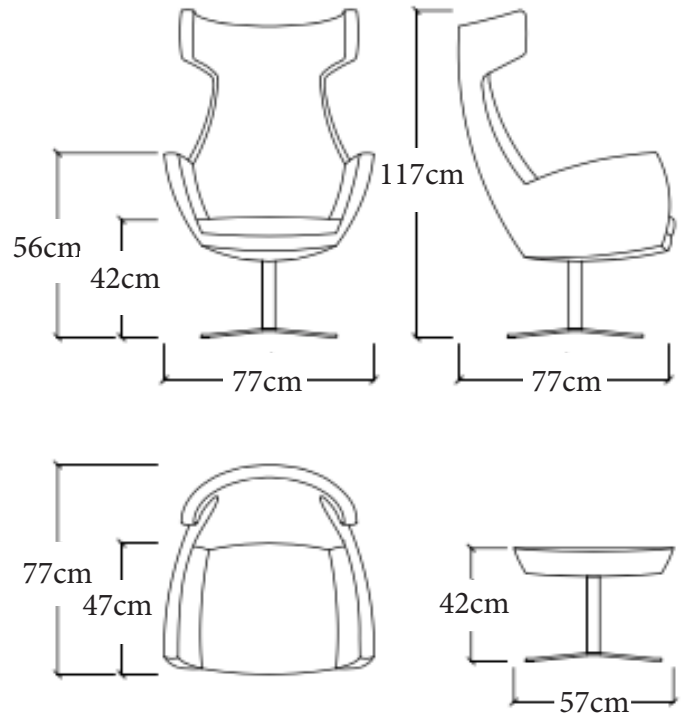

Dimensions: 59cm W x 55cm D x 46/80cm H

Finish: Divina 943 Wool, matte brown legs

Retail Price: \$2,885

Discount price (50% off): \$1,445

Gentleman Chair and Ottoman

Vancouver Floor Model (SH)

Description:

The Gentleman lounge chair features a high backrest and swivel base, and comes with matching ottoman.

Dimensions: 77cm W x 77cm D x 117cm H

Finish: Leather Prestige Camoscio 27

Retail Price: \$6,320

Discount price (60% off): \$2,530

Lunette Chair

Vancouver Floor Model (SH)

Description:

Dining chair with seat, back, and frame in upholstered leather.

Dimensions: 45cm W x 51cm D x 46/84.5cm H

Finish: Ash Grey Leather

Retail Price: \$710

Discount price (75% off): \$180

Center

Vancouver Floor Model (SH)

Description:

Height adjustable dining table, great for two people.

Discount price (75% off): \$960

*sold as a set of three

Desk

Vancouver Floor Model (WH)

SOLD

Description:

Simple and elegant desk with glass top and pull out drawer

Dimensions: 140cm W x 60cm D x 75cm H