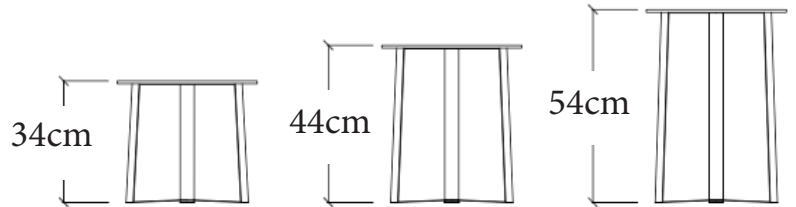

Dimensions: 105cm diameter x 36 H adjusts to 165cm W x 75cm H

Finish: White Markless Glass G04 top with Melamine White leaf and White Lacquered base

Retail Price: \$5,000

Discount price (20% off): \$4,000

Finish: Lacquer Grey with Leather top

Retail Price: \$3,500

Discount price (75% off): \$875

*sold as a set

Basket Tables

Vancouver Floor Model (SH)

Description:

Set of three round side tables with different heights. Can be nested together or can be used separately.

Dimensions: 40cm diameter x 34/44/54cm H

Finish: Grey Tempered Glass top, Smoked Nickel Steel frame

Retail Price: \$1,615

Discount price (75% off): \$405

*sold as a set

Six

Vancouver Floor Model (SH)

Description:

Set of three hexagonal tables in different heights that can be used together or separately.

Dimensions: 40cm W x 23cm D x 35/40/45cm H

Finish: Lacquer Glossy Grey top, Walnut Wood base

Retail Price: \$3,830