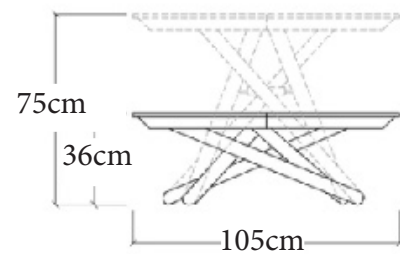

Dimensions: 45cm W x 51cm D x 46/84.5cm H

Finish: Ash Grey Leather

Retail Price: \$710

Discount price (75% off): \$180

Center

Vancouver Floor Model (SH)

Description:

Height adjustable dining table, great for two people.

Dimensions: 112cm W x 40/330cm D x 75cm H

Finish: Wild Tobacco Oak

Retail Price: \$7,895

Discount price (10% off): \$7,105

Soleil

Vancouver Floor Model (SH)

Description:

Height adjustable, expanding coffee-to-dining table with a self-storing extension leaf. Can seat up to six people.

Dimensions: 105cm diameter x 36 H adjusts to 165cm W x 75cm H

Finish: White Markless Glass G04 top with Melamine White leaf and White Lacquered base

Retail Price: \$5,000

Discount price (20% off): \$4,000

Moon & Free

Vancouver Floor Model (SH)

Description:

Set of side tables with removable top. Can be nested together or can sit separately.

Dimensions: Moon at 45cm diameter x 37cm H / Free at 47cm diameter x 25cm H