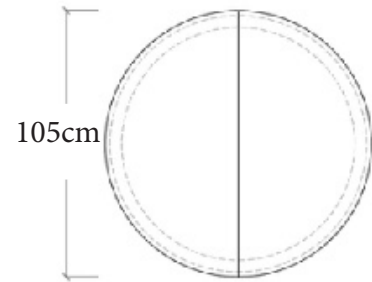

Dimensions: 80cm diameter x 47/75cm H

Finish: Juta Wood W06 top, White M24 base

Retail Price: \$1,870

Discount price (40% off): \$1,120

A3

Vancouver Floor Model (SH)

Description:

Extendable console table with self-storing leaves. Can seat up to 14 people when fully extended.

Dimensions: 112cm W x 40/330cm D x 75cm H

Finish: Wild Tobacco Oak

Retail Price: \$7,895

Discount price (10% off): \$7,105

Soleil

Vancouver Floor Model (SH)

Description:

Height adjustable, expanding coffee-to-dining table with a self-storing extension leaf. Can seat up to six people.

Dimensions: 105cm diameter x 36 H adjusts to 165cm W x 75cm H

Finish: White Markless Glass G04 top with Melamine White leaf and White Lacquered base

Retail Price: \$5,000

Discount price (20% off): \$4,000

Moon & Free

Vancouver Floor Model (SH)

Description:

Set of side tables with removable top. Can be nested together or can sit separately.

Dimensions: Moon at 45cm diameter x 37cm H / Free at 47cm diameter x 25cm H