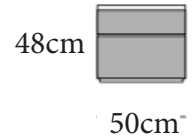

Thin Storage Bed

Vancouver Floor Model (WH)

Description:

Leather king sized bed with storage space underneath the mattress. Comes with two nightstands and a three drawer dresser, upholstered in matching leather.

Dimensions: 208cm W x 222cm D x 31cm H / 50cm W x 52cm D x 48cm H / 130.2cm W x 52cm D x 58cm H

Finish: Leather Romana (cream) 102

Retail Price: $24,865

Discount price (70% off): $7,460