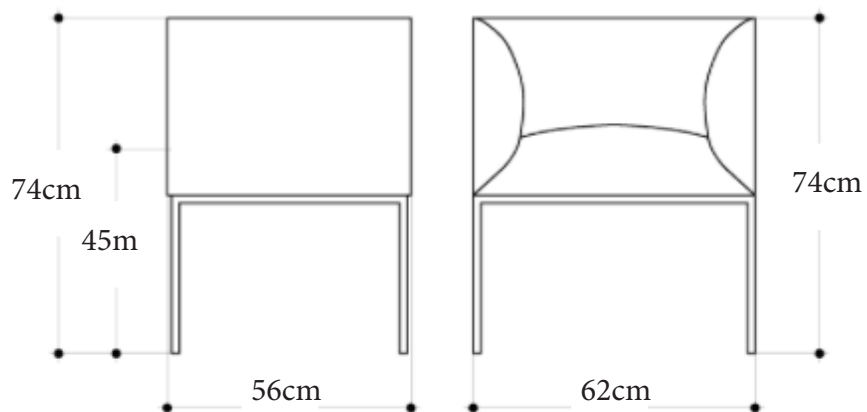

Sharp Armchair

Vancouver Floor Model (SH)

Description:

With metal frame and padded seat, the Sharp armchair guarantees maximum comfort with a minimum footprint.

Dimensions: 59cm W x 55cm D x 46/80cm H

Finish: Divina 943 Wool, matte brown legs

Retail Price: $2,885

Discount price (50% off): $1,445