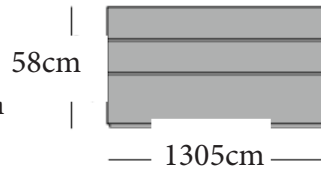

Dimensions: bed at 156cm W x 35 D x 220cm H; uppers at 78 W x 35 D x 36.1 H; cabinet at 36 w x 35 D x 256 H

Finish: Melamine White bed and upper storage, and closet, cat. 2 Pasetllo Safari sofa and headboard

Dimensions: 131cm W x 62.3 D x 220cm H

Finish: Melamine White structure, Glossy Dialux front panel, Lacquer Onice table, Lacquer Terracotta shelving

Retail Price: \$13,080

Discount price (25% off): \$9,810

*delivery and installation available only for metro Vancouver area at \$750

Thin Storage Bed

Vancouver Floor Model (WH)

Description:

Leather king sized bed with storage space underneath the mattress. Comes with two nightstands and a three drawer dresser, upholstered in matching leather.

Dimensions: 208cm W x 222cm D x 31cm H / 50cm W x 52cm D x 48cm H / 130.2cm W x 52cm D x 58cm H

Finish: Leather Romana (cream) 102

Retail Price: \$24,865

Discount price (70% off): \$7,460

Cloud Sofa

Vancouver Floor Model (SH)