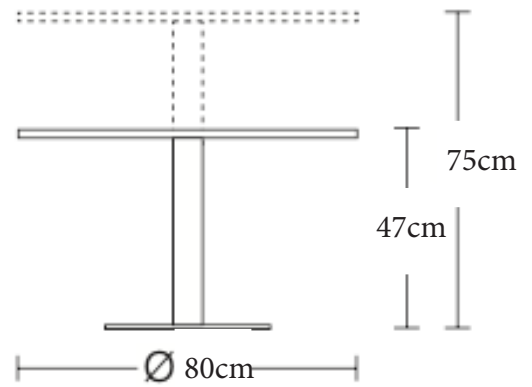

Dimensions: 77cm W x 77cm D x 117cm H

Finish: Leather Prestige Camoscio 27

Retail Price: \$6,320

Discount price (60% off): \$2,530

Lunette Chair

Vancouver Floor Model (SH)

Description:

Dining chair with seat, back, and frame in upholstered leather.

Dimensions: 45cm W x 51cm D x 46/84.5cm H

Finish: Ash Grey Leather

Retail Price: \$710

Discount price (75% off): \$180

Center

Vancouver Floor Model (SH)

Description:

Height adjustable dining table, great for two people.

Dimensions: 80cm diameter x 47/75cm H

Finish: Juta Wood W06 top, White M24 base

Retail Price: \$1,870

Discount price (40% off): \$1,120

A3

Vancouver Floor Model (SH)

Description:

Extendable console table with self-storing leaves. Can seat up to 14 people when fully extended.

Dimensions: 105cm diameter x 36 H adjusts to 165cm W x 75cm H

Finish: White Markless Glass G04 top with Melamine White leaf and White Lacquered base

Retail Price: \$5,000

Discount price (20% off): \$4,000