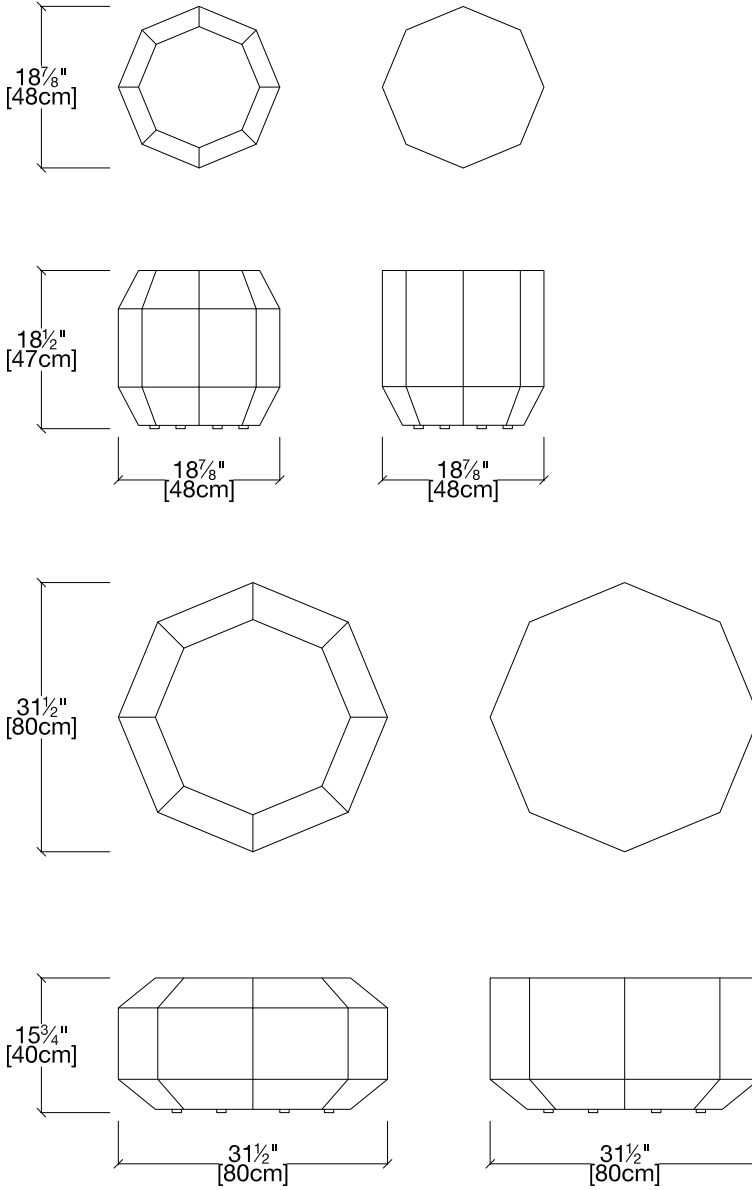

Amulet

Poufs

Amulet

SPECS

FINISHES

Available in two sizes and two style options.
Available in a wide range of fabrics, leathers or COM.
Fabrics with a pattern are not recommended.

Toronto

Vancouver