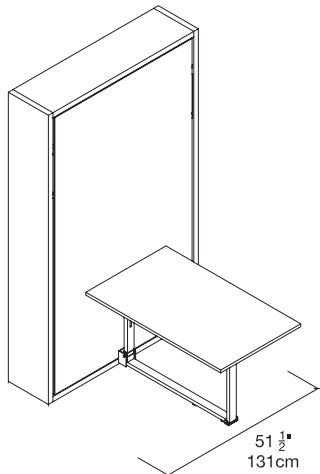

Altea Work

Vertical Single or Intermediate Wall Bed with Lift Up Table

Altea Work

Toronto
Vancouver
San Francisco
Seattle
Calgary
Los Angeles
New York City

SPECS

Altea Work 90 (single)

Altea Work 120 (intermediate)

ALSO AVAILABLE

Altea (90 or 120)

Altea Sofa (90 or 120)

Altea Board (90 or 120)

FINISHES / OPTIONS

Book versions: bed casing depth of 24 1/2" (62.3cm) with 3 interior shelves. Components available in a wide variety of VOC-free matte lacquers and melamine finishes. Three exclusive mattress options. Mattress for 90 Plain/Sofa 33 1/2" x 77 1/2" x 7" | 85 x 197 x 18 cm. Mattress for 120 Plain/Sofa 45 1/4" x 77 1/2" x 7" | 115 x 197 x 18 cm. Interior LED lighting available.