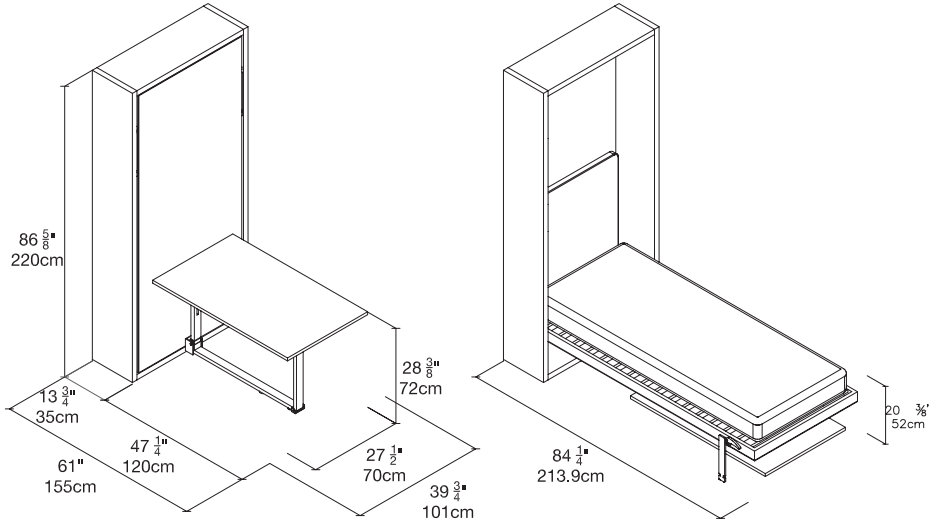

Altea Work

Vertical Single or Intermediate Wall Bed with Lift Up Table

Altea Work

Toronto
Vancouver
San Francisco
Seattle
Calgary
Los Angeles
New York City

SPECS

Altea Work 90 (single)

Altea Work 120 (intermediate)

ALSO AVAILABLE

Altea (90 or 120)

Altea Sofa (90 or 120)

Altea Board (90 or 120)

FINISHES / OPTIONS

Book versions: bed casing depth of 24 1/2" (62.3cm) with 3 interior shelves. Components available in a wide variety of VOC-free matte lacquers and melamine finishes. Three exclusive mattress options. Mattress for 90 Plain/Sofa 33 1/2" x 77 1/2" x 7" | 85 x 197 x 18 cm. Mattress for 120 Plain/Sofa 45 1/4" x 77 1/2" x 7" | 115 x 197 x 18 cm. Interior LED lighting available.