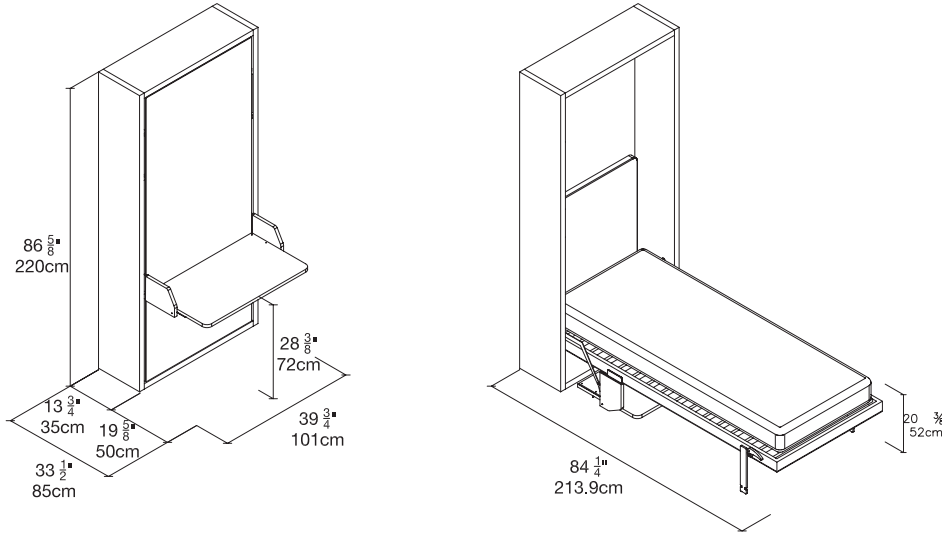

Altea Board

Vertical Single or Intermediate Wall Bed with Desk

Altea Board

SPECS

Altea Board 90 (single)

Altea Board 120 (intermediate)

ALSO AVAILABLE

Altea (90 or 120)

Altea Sofa (90 or 120)

Altea Work (90 or 120)

FINISHES / OPTIONS

Book versions: bed casing depth of 24 1/2" (62.3cm) with 3 interior shelves. Components available in a wide variety of VOC-free matte lacquers and melamine finishes. Three exclusive mattress options. Mattress for 90 Plain/Sofa 33 1/2" x 77 1/2" x 7" | 85 x 197 x 18 cm. Mattress for 120 Plain/Sofa 45 1/4" x 77 1/2" x 7" | 115 x 197 x 18 cm. Interior LED lighting available.