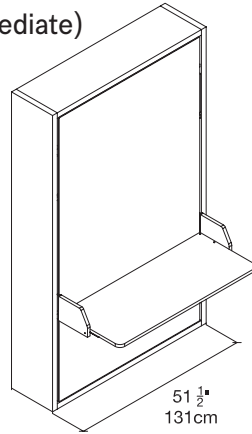

Altea Board

Vertical Single or Intermediate Wall Bed with Desk

Altea Board

SPECS

Altea Board 90 (single)

Altea Board 120 (intermediate)

ALSO AVAILABLE

Altea (90 or 120)

Altea Sofa (90 or 120)

Altea Work (90 or 120)

FINISHES / OPTIONS

Book versions: bed casing depth of 24 1/2" (62.3cm) with 3 interior shelves. Components available in a wide variety of VOC-free matte lacquers and melamine finishes. Three exclusive mattress options. Mattress for 90 Plain/Sofa 33 1/2" x 77 1/2" x 7" | 85 x 197 x 18 cm. Mattress for 120 Plain/Sofa 45 1/4" x 77 1/2" x 7" | 115 x 197 x 18 cm. Interior LED lighting available.