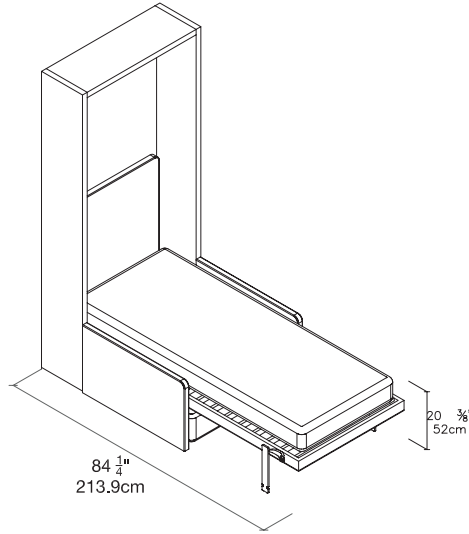

# Altea Sofa 90

Vertical Single Wall Bed with Sofa

resource

# Altea Sofa 90

SPECS

Thin Arm

Wide Arm

ALSO AVAILABLE

Altea (90 or 120)

Altea Board (90 or 120)

Altea Work (90 or 120)

FINISHES / OPTIONS

Book versions: bed casing depth of 24 1/2" (62.3cm) with 3 interior shelves. Components available in a wide variety of VOC-free matte lacquers and melamine finishes. Three exclusive mattress options. Mattress for 90 Plain/Sofa 33 1/2" x 77 1/2" x 7" | 85 x 197 x 18 cm. Mattress for 120 Plain/Sofa 45 1/4" x 77 1/2" x 7" | 115 x 197 x 18 cm. Interior LED lighting available.