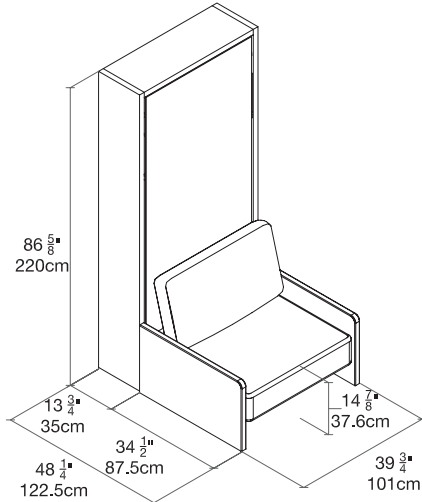

# Altea Sofa 90

Vertical Single Wall Bed with Sofa

resource

# Altea Sofa 90

SPECS

Thin Arm

Wide Arm

ALSO AVAILABLE

Altea (90 or 120)

Altea Board (90 or 120)

Altea Work (90 or 120)

FINISHES / OPTIONS

Book versions: bed casing depth of 24 1/2" (62.3cm) with 3 interior shelves. Components available in a wide variety of VOC-free matte lacquers and melamine finishes. Three exclusive mattress options. Mattress for 90 Plain/Sofa 33 1/2" x 77 1/2" x 7" | 85 x 197 x 18 cm. Mattress for 120 Plain/Sofa 45 1/4" x 77 1/2" x 7" | 115 x 197 x 18 cm. Interior LED lighting available.