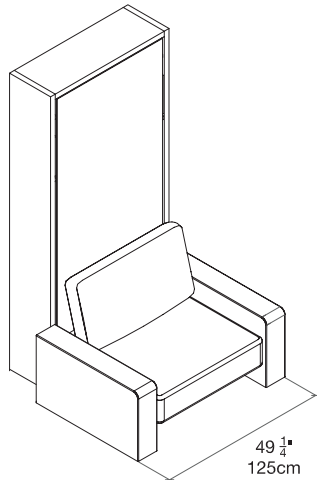

# Altea Sofa 90

Vertical Single Wall Bed with Sofa

resource

# Altea Sofa 90

SPECS

Thin Arm

Wide Arm

ALSO AVAILABLE

Altea (90 or 120)

Altea Board (90 or 120)

Altea Work (90 or 120)

FINISHES / OPTIONS

Book versions: bed casing depth of 24 1/2" (62.3cm) with 3 interior shelves. Components available in a wide variety of VOC-free matte lacquers and melamine finishes. Three exclusive mattress options. Mattress for 90 Plain/Sofa 33 1/2" x 77 1/2" x 7" | 85 x 197 x 18 cm. Mattress for 120 Plain/Sofa 45 1/4" x 77 1/2" x 7" | 115 x 197 x 18 cm. Interior LED lighting available.