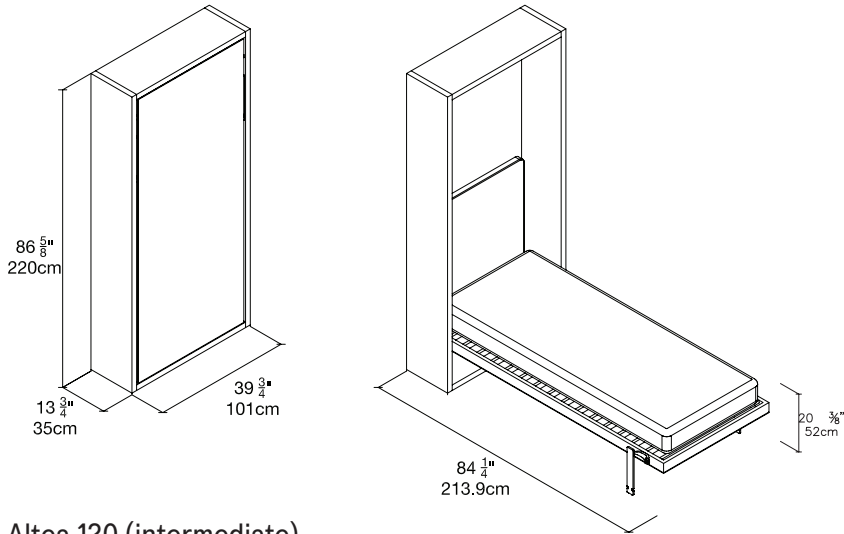

Altea

Vertical Single or Intermediate Wall Bed

Resource

Altea

SPECS

Altea 90 (single)

Altea 120 (intermediate)

ALSO AVAILABLE

Altea Sofa (90 or 120)

Altea Board (90 or 120)

Altea Work (90 or 120)

FINISHES / OPTIONS

Book versions: bed casing depth of 24 1/2" (62.3cm) with 3 interior shelves. Components available in a wide variety of VOC-free matte lacquers and melamine finishes. Three exclusive mattress options. Mattress for 90 Plain/Sofa 33 1/2" x 77 1/2" x 7" | 85 x 197 x 18 cm. Mattress for 120 Plain/Sofa 45 1/4" x 77 1/2" x 7" | 115 x 197 x 18 cm. Interior LED lighting available.