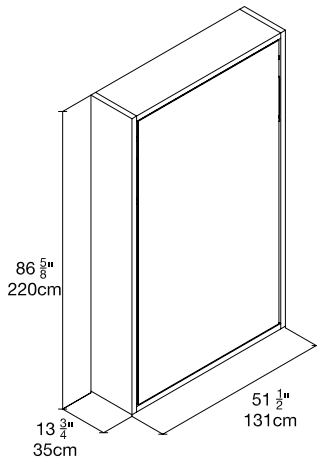

Altea

Vertical Single or Intermediate Wall Bed

Resource

Altea

SPECS

Altea 90 (single)

Altea 120 (intermediate)

ALSO AVAILABLE

Altea Sofa (90 or 120)

Altea Board (90 or 120)

Altea Work (90 or 120)

FINISHES / OPTIONS

Book versions: bed casing depth of 24 1/2" (62.3cm) with 3 interior shelves. Components available in a wide variety of VOC-free matte lacquers and melamine finishes. Three exclusive mattress options. Mattress for 90 Plain/Sofa 33 1/2" x 77 1/2" x 7" | 85 x 197 x 18 cm. Mattress for 120 Plain/Sofa 45 1/4" x 77 1/2" x 7" | 115 x 197 x 18 cm. Interior LED lighting available.