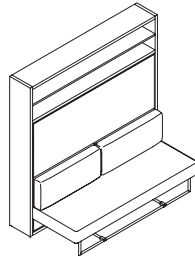

Adam Tavolo

SPECS

Max weight for desk 105lb

ALSO AVAILABLE

Adam Sofa

FINISHES / OPTIONS

Available in custom heights between $66 \frac{7}{8}''$ and $86 \frac{5}{8}''$. Components available in a wide variety of VOC-free matte lacquers and melamine finishes. Three exclusive mattress options. Mattress with no headboard $59'' \times 78 \frac{3}{4}'' \times 7''$ | $150 \times 200 \times 18$ cm. Mattress with headboard $59'' \times 74 \frac{7}{8}'' \times 7''$ | $150 \times 190 \times 18$ cm. Interior LED lighting available. Flip-up headboard.