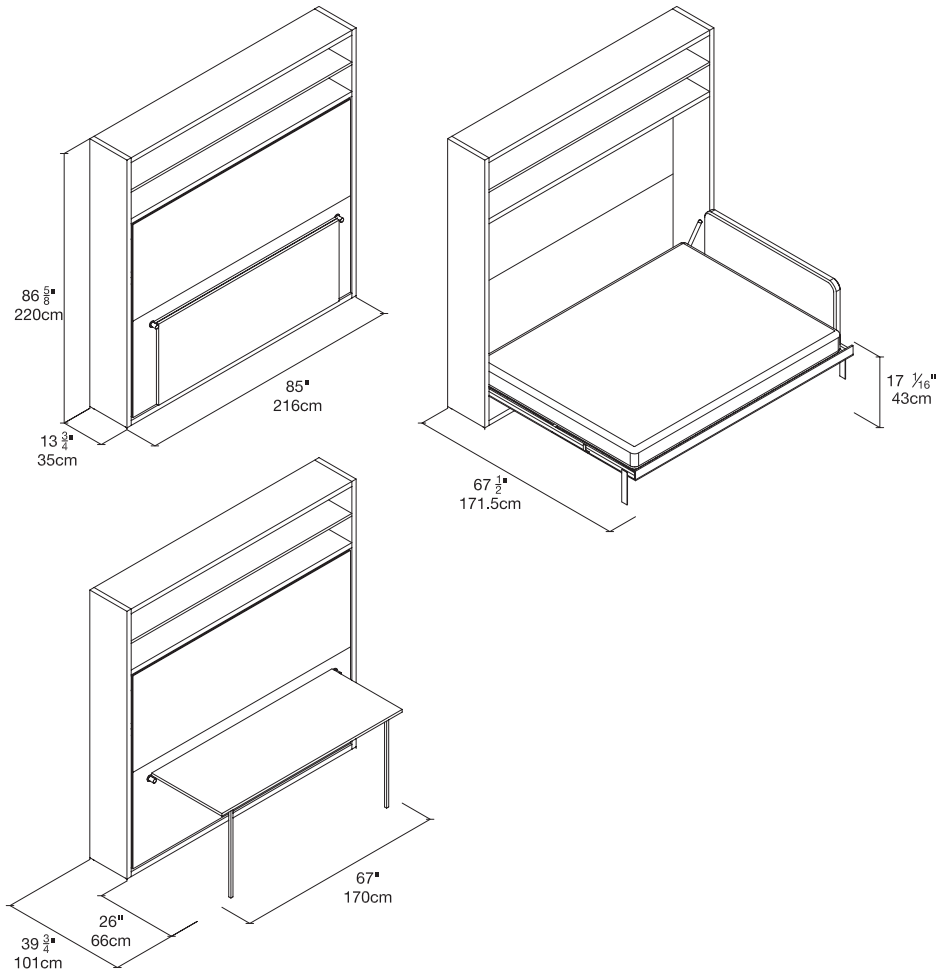

# Adam Tavolo

Horizontal Wall Bed with Lift-Up Table

resource

## SPECS

Max weight for desk 105lb

## FINISHES / OPTIONS

Available in custom heights between  $66 \frac{7}{8}''$  and  $86 \frac{5}{8}''$ . Components available in a wide variety of VOC-free matte lacquers and melamine finishes. Three exclusive mattress options. Mattress with no headboard  $59'' \times 78 \frac{3}{4}'' \times 7''$  |  $150 \times 200 \times 18$  cm. Mattress with headboard  $59'' \times 74 \frac{7}{8}'' \times 7''$  |  $150 \times 190 \times 18$  cm. Interior LED lighting available. Flip-up headboard.