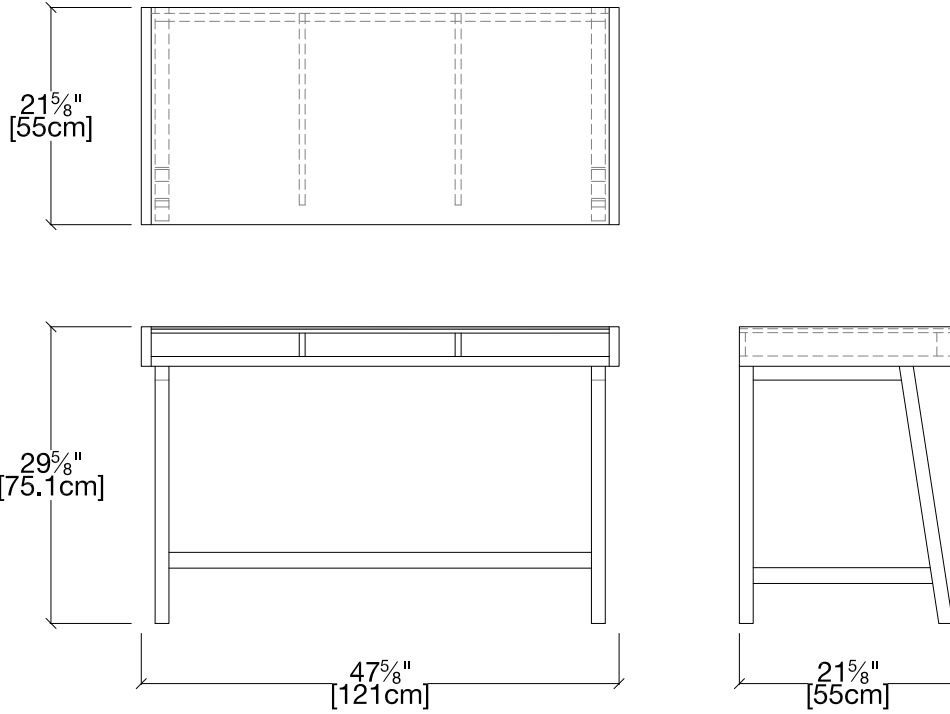

Abaco

Desk

Abaco

SPECS

FINISHES

OPTIONS

Top available in clear or lacquered tempered glass.