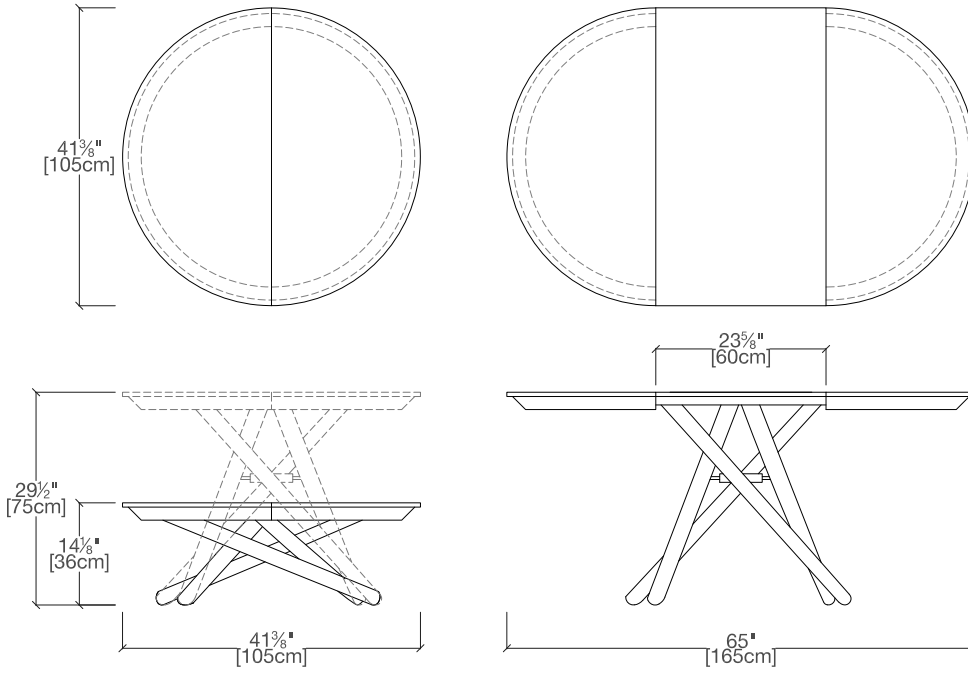

Soleil

Expanding Circular Coffee-to-Dining Table

Soleil

SPECS

TOP FINISHES

Top available in a variety of ceramic, melamine, open-pore lacquer, stained wood veneer, glass, mortar-look, and frosted glass finishes.