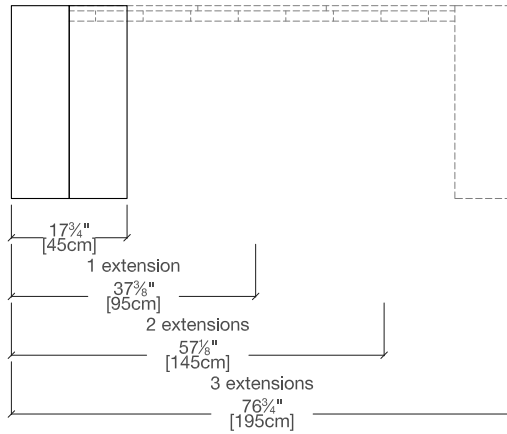

Goliath 195/295

Transforming Console to Dining Table

Goliath 195/295

Calgary
Vancouver
Mexico City

Los Angeles
Seattle
Toronto

New York City
Washington, D.C.
San Francisco

SPECS

TOP FINISHES