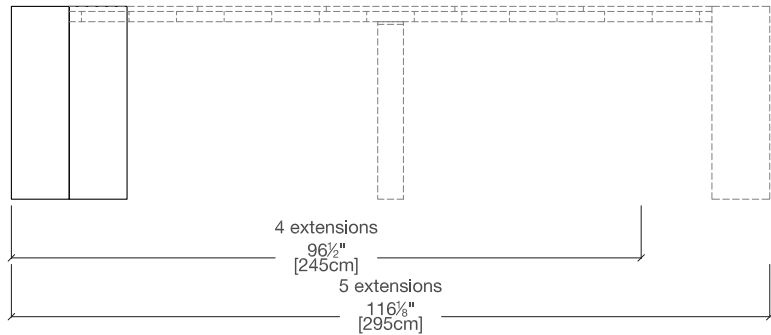

Goliath 195/295

Transforming Console to Dining Table

Goliath 195/295

Calgary
Vancouver
Mexico City

Los Angeles
Seattle
Toronto

New York City
Washington, D.C.
San Francisco

SPECS

TOP FINISHES