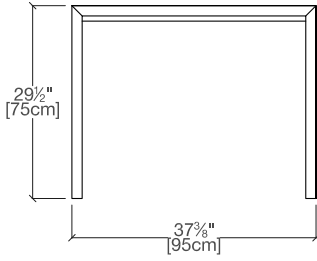

Goliath 195/295

Transforming Console to Dining Table

Goliath 195/295

Calgary
Vancouver
Mexico City

Los Angeles
Seattle
Toronto

New York City
Washington, D.C.
San Francisco

SPECS

TOP FINISHES