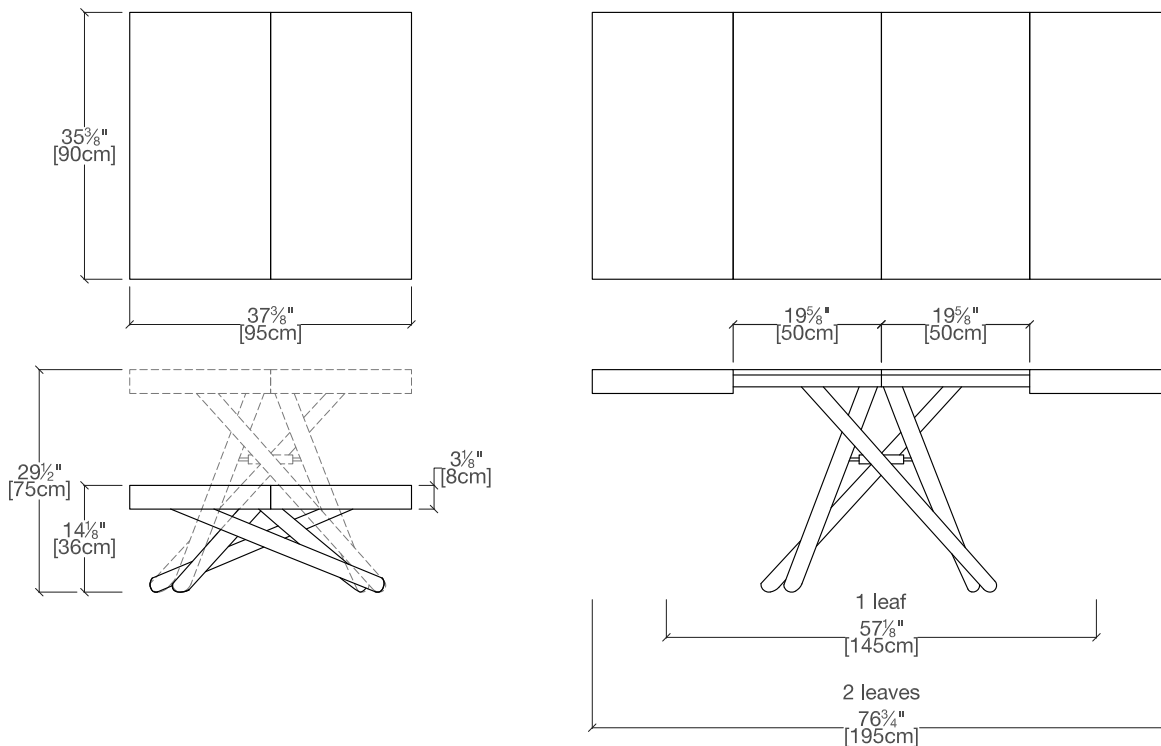

Brooklyn

Expanding Square Coffee-to-Dining Table

resource

Brooklyn

Calgary
 Vancouver
 Mexico City
 Los Angeles
 Seattle
 Toronto
 New York City
 Washington, D.C.
 San Francisco

SPECS

TOP FINISHES

Top available in a variety of melamine, mortar look, open-pore lacquer, and stained wood finishes.