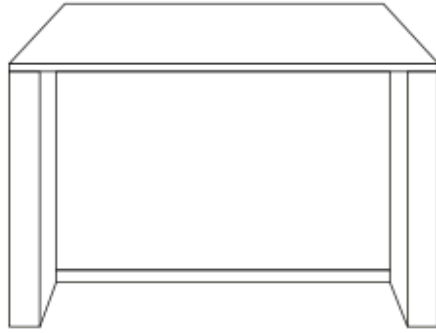

A4 Console

Expanding Console Table

A4 Console

SPECS

35 X 85 H.75

93/151/209/267 X 85 H.75

4x - 10x

Top, Extensions and Leg Finishes