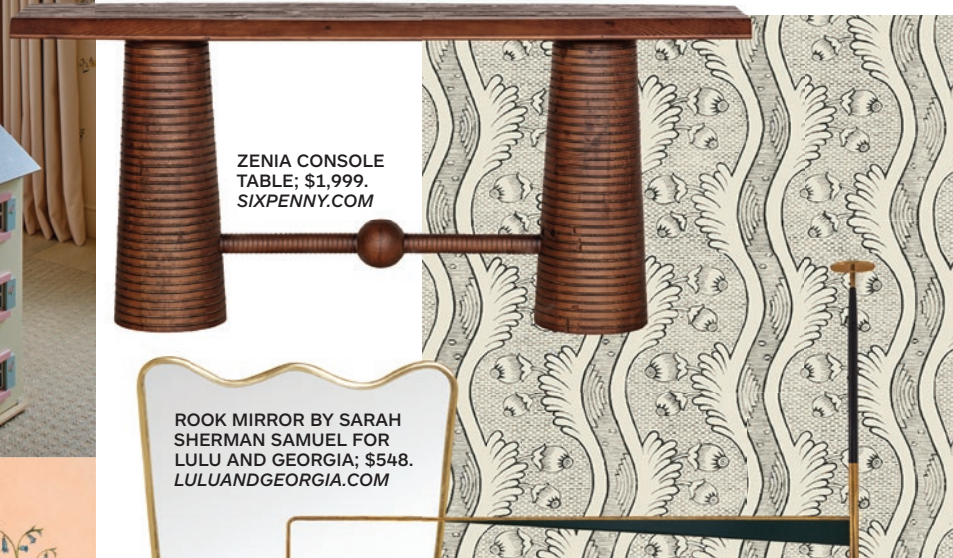

CLEMATIS MURAL WALLPAPER BY SIAN ZENG; $237 FOR THREE PANELS. WALNUTWALLPAPER.COM

GRENADES WALLPAPER; $134 FOR ONE PANEL. [ANTOINETTE POISSON.COM](http://ANTOINETTEPOISSON.COM)

ZENIA CONSOLE TABLE; $1,999. SIXPENNY.COM

ROOK MIRROR BY SARAH SHERMAN SAMUEL FOR LULU AND GEORGIA; $548. LULUANDGEORGIA.COM

“I love the combination of historic detailing with a more artistic mix of furniture.”
—Chantal Spanicciati