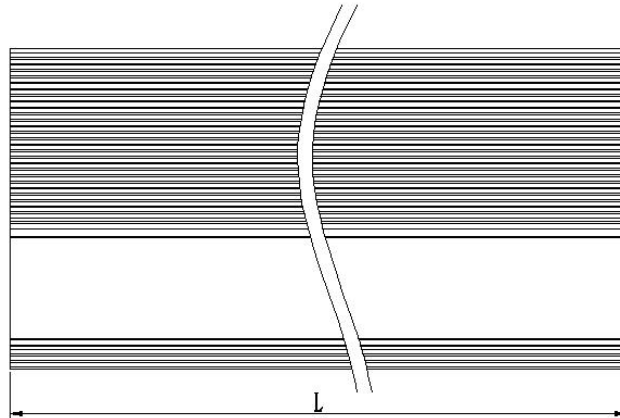

Product Specification

HOP-RA-SSB1-0000 Ver:1.0

Name	SSB HD Rail
Stock Code	RA-SSB(HD)-0000
Weight(kg/m)	0.845
BOM	HOP-F18-0000 (AL6005-T5) x 1
Packing	500pcs
Carton size	TBA