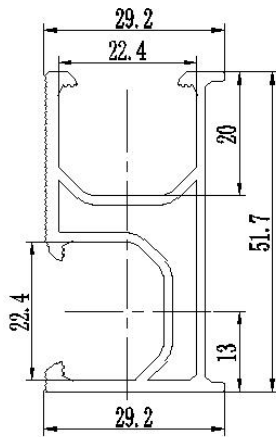

Product Specification

HOP-RA-SSB1-0000 Ver:1.0

Name	SSB HD Rail
Stock Code	RA-SSB(HD)-0000
Weight(kg/m)	0.845
BOM	HOP-F18-0000 (AL6005-T5) x 1
Packing	500pcs
Carton size	TBA