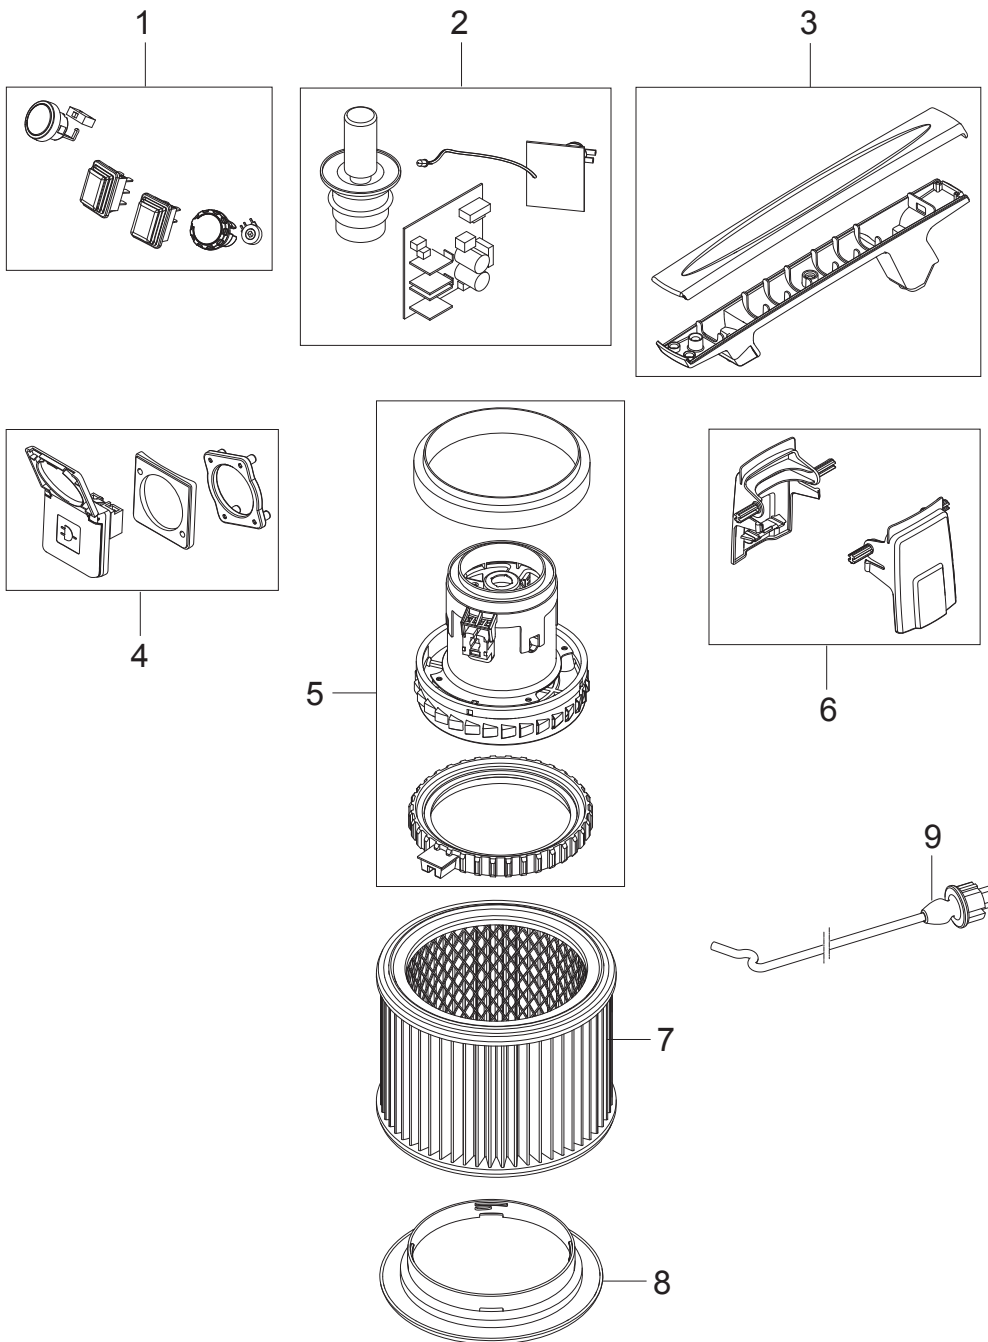

# TABLE OF CONTENTS

---

Upper parts .....	1
Container 30L .....	3
Container 30L inox .....	5
Accessories .....	7

No.	Part No.	Qty.	Description	Part Note
	128501220		4C BOX NILFISK MULTI II 22 INOX 10 PCS	
	128501219		4C BOX NILFISK MULTI II 22 10 PCS	
	128501222		4C BOX NILFISK MULTI II 30 T INOX VSC 10	
	128501221		4C BOX NILFISK MULTI II 30 T EU 10 PCS	
	128501225		4C BOX NILFISK MULTI II 22 T EU 10 PCS	
1	31001049	1	SWITCH KIT	
2	128389141	1	ELECTRIC PARTS	[1]
2	128389141	1	ELECTRIC PARTS	
3	31001051	1	HANDLE KIT	
4	31001052	1	POWER SOCKET EU	
4	31001053	1	POWER SOCKET UK	
4	31001054	1	POWER SOCKET FR	
4	31001055	1	POWER SOCKET AU/NZ	
5	31001056	1	TURBINE 1200W 220V-240V 50HZ W. GASKETS	
5	31001057	1	TURBINE 1400W 220-240 V 50 HZ W. GASKETS	
6	31001058	1	CLAMPS 2 PCS	[2]
7	107417194	1	FILTER KIT 1 PCS	
8	31001059	1	FILTER TENSION DISC	
9	31001060	1	CABLE H05VV-F2X1MM 2 EU	
9	31001061	1	CABLE H05VV-F2X1MM 2 UK	
9	31001062	1	CABLE H05VV-F2X1MM 2 ZA	
9	31001063	1	CABLE H05VV-F2X1MM 2 NZ/AU	
9	31001076	1	CABLE H05VV-F3X1.5MMX5.5 C EU	
9	31001077	1	CABLE H05VV-F3X1.5MMX5.5 C UK	
	31001091	1	10 PCS OF BOXES MULTI II 22	
	31001093	1	10 PCS OF BOXES MULTI II 22 INOX	
	31001096	1	10 PCS OF BOXES MULTI II 22 T INOX	
	31001092	1	10 PCS OF BOXES MULTI II 30 T	
	31001094	1	10 PCS OF BOXES MULTI II 30 T INOX	
	31001095	1	10 PCS OF BOXES MULTI II 50	

## Part Notes:

- [1] - New Solenoid  
 [2] - Not for L50 container

# Container 30L

Multi II 30 T

2018.06.01

2018.06.01

---

No.	Part No.	Qty.	Description	Part Note
1	31001067	1	CONTAINER 30L - COMPLETE	
2	31000854	1	WHEELS 2 PCS	
3	31001065	1	CASTOR WHEELS 2 PCS.	

---

No.	Part No.	Qty.	Description	Part Note
1	31001068	1	CONTAINER 30L INOX - COMPLETE	
2	31000854	1	WHEELS 2 PCS	
3	31001065	1	CASTOR WHEELS 2 PCS.	