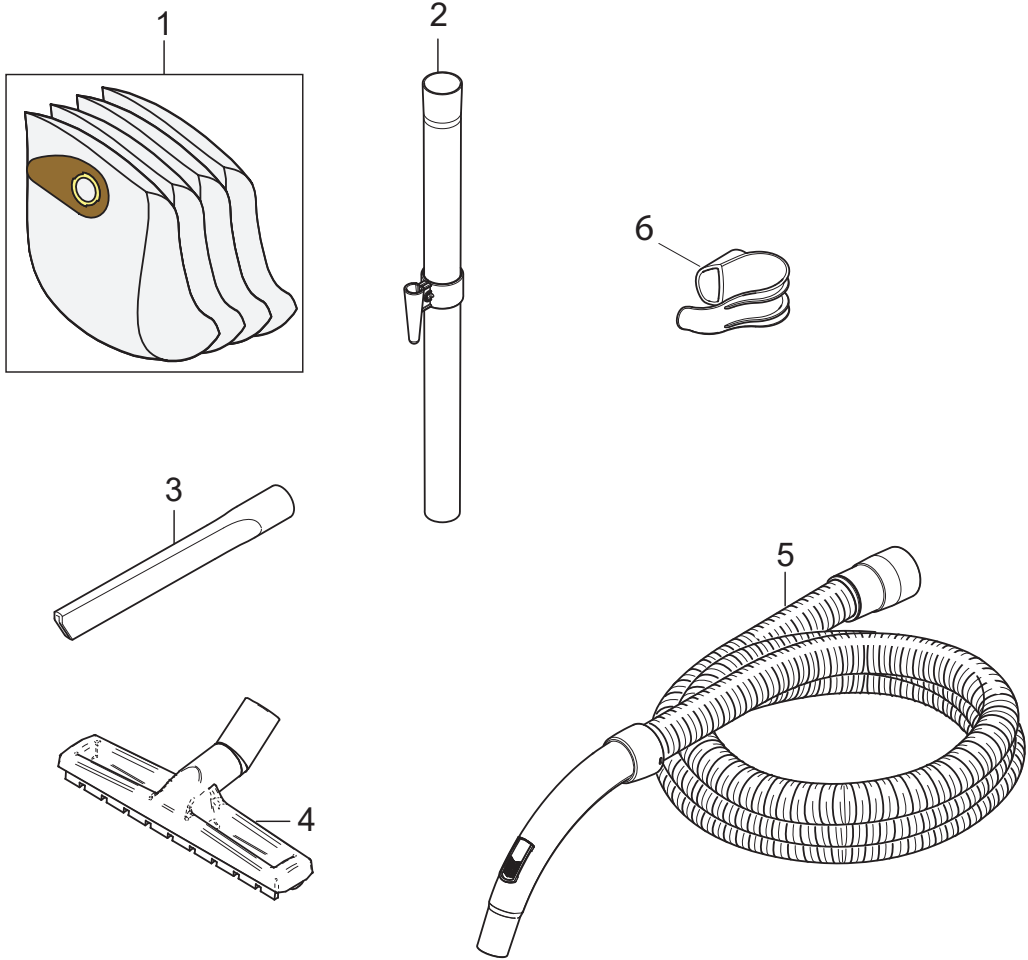

# TABLE OF CONTENTS

---

Upper parts .....	1
Container 30L .....	3
Container 30L inox .....	5
Accessories .....	7

No.	Part No.	Qty.	Description	Part Note
	128501220		4C BOX NILFISK MULTI II 22 INOX 10 PCS	
	128501219		4C BOX NILFISK MULTI II 22 10 PCS	
	128501222		4C BOX NILFISK MULTI II 30 T INOX VSC 10	
	128501221		4C BOX NILFISK MULTI II 30 T EU 10 PCS	
	128501225		4C BOX NILFISK MULTI II 22 T EU 10 PCS	
1	31001049	1	SWITCH KIT	
2	128389141	1	ELECTRIC PARTS	[1]
2	128389141	1	ELECTRIC PARTS	
3	31001051	1	HANDLE KIT	
4	31001052	1	POWER SOCKET EU	
4	31001053	1	POWER SOCKET UK	
4	31001054	1	POWER SOCKET FR	
4	31001055	1	POWER SOCKET AU/NZ	
5	31001056	1	TURBINE 1200W 220V-240V 50HZ W. GASKETS	
5	31001057	1	TURBINE 1400W 220-240 V 50 HZ W. GASKETS	
6	31001058	1	CLAMPS 2 PCS	[2]
7	107417194	1	FILTER KIT 1 PCS	
8	31001059	1	FILTER TENSION DISC	
9	31001060	1	CABLE H05VV-F2X1MM 2 EU	
9	31001061	1	CABLE H05VV-F2X1MM 2 UK	
9	31001062	1	CABLE H05VV-F2X1MM 2 ZA	
9	31001063	1	CABLE H05VV-F2X1MM 2 NZ/AU	
9	31001076	1	CABLE H05VV-F3X1.5MMX5.5 C EU	
9	31001077	1	CABLE H05VV-F3X1.5MMX5.5 C UK	
	31001091	1	10 PCS OF BOXES MULTI II 22	
	31001093	1	10 PCS OF BOXES MULTI II 22 INOX	
	31001096	1	10 PCS OF BOXES MULTI II 22 T INOX	
	31001092	1	10 PCS OF BOXES MULTI II 30 T	
	31001094	1	10 PCS OF BOXES MULTI II 30 T INOX	
	31001095	1	10 PCS OF BOXES MULTI II 50	

# Container 30L

Multi II 30 T

2018.06.01

2018.06.01

---

No.	Part No.	Qty.	Description	Part Note
1	31001067	1	CONTAINER 30L - COMPLETE	
2	31000854	1	WHEELS 2 PCS	
3	31001065	1	CASTOR WHEELS 2 PCS.	

---

No.	Part No.	Qty.	Description	Part Note
1	31001068	1	CONTAINER 30L INOX - COMPLETE	
2	31000854	1	WHEELS 2 PCS	
3	31001065	1	CASTOR WHEELS 2 PCS.	