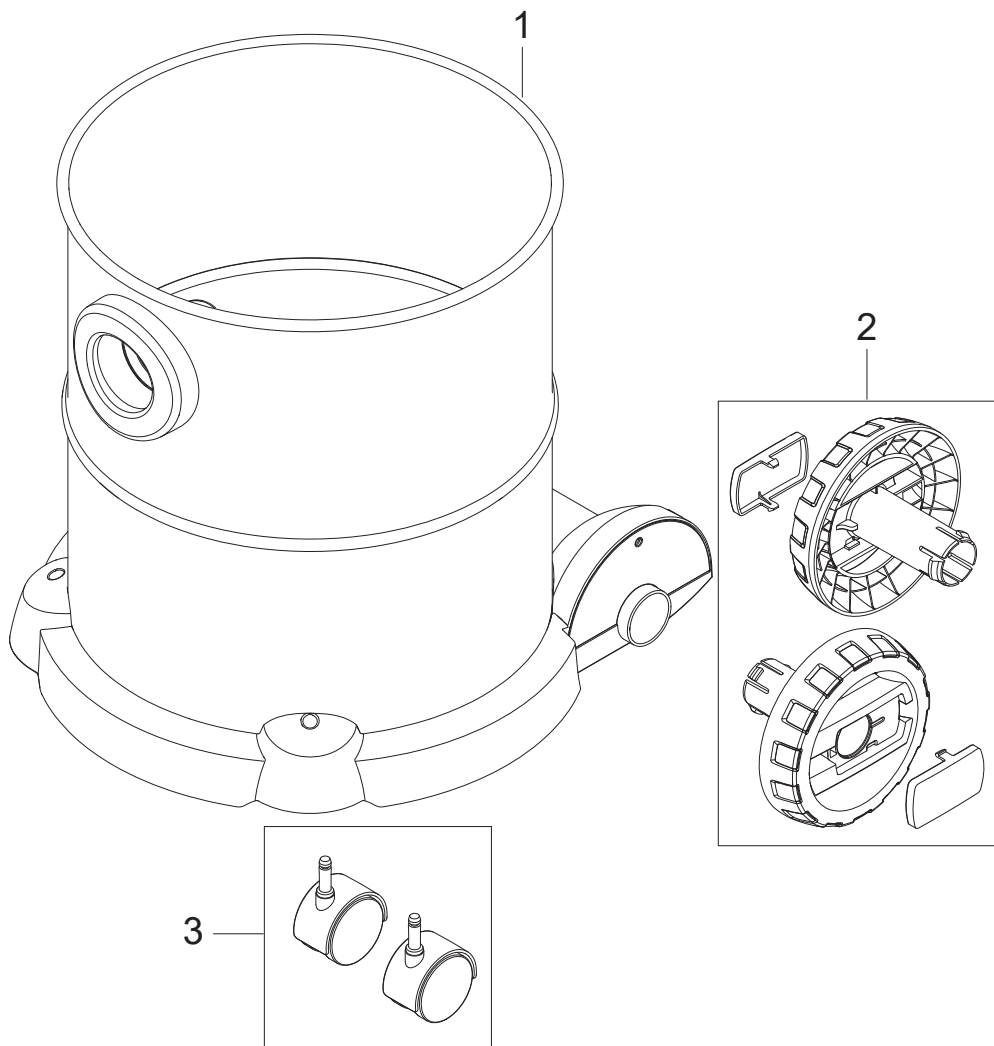

# TABLE OF CONTENTS

---

Upper parts .....	1
Container 30L .....	3
Container 30L inox .....	5
Accessories .....	7

No.	Part No.	Qty.	Description	Part Note
	128501220		4C BOX NILFISK MULTI II 22 INOX 10 PCS	
	128501219		4C BOX NILFISK MULTI II 22 10 PCS	
	128501222		4C BOX NILFISK MULTI II 30 T INOX VSC 10	
	128501221		4C BOX NILFISK MULTI II 30 T EU 10 PCS	
	128501225		4C BOX NILFISK MULTI II 22 T EU 10 PCS	
1	31001049	1	SWITCH KIT	
2	128389141	1	ELECTRIC PARTS	[1]
2	128389141	1	ELECTRIC PARTS	
3	31001051	1	HANDLE KIT	
4	31001052	1	POWER SOCKET EU	
4	31001053	1	POWER SOCKET UK	
4	31001054	1	POWER SOCKET FR	
4	31001055	1	POWER SOCKET AU/NZ	
5	31001056	1	TURBINE 1200W 220V-240V 50HZ W. GASKETS	
5	31001057	1	TURBINE 1400W 220-240 V 50 HZ W. GASKETS	
6	31001058	1	CLAMPS 2 PCS	[2]
7	107417194	1	FILTER KIT 1 PCS	
8	31001059	1	FILTER TENSION DISC	
9	31001060	1	CABLE H05VV-F2X1MM 2 EU	
9	31001061	1	CABLE H05VV-F2X1MM 2 UK	
9	31001062	1	CABLE H05VV-F2X1MM 2 ZA	
9	31001063	1	CABLE H05VV-F2X1MM 2 NZ/AU	
9	31001076	1	CABLE H05VV-F3X1.5MMX5.5 C EU	
9	31001077	1	CABLE H05VV-F3X1.5MMX5.5 C UK	
	31001091	1	10 PCS OF BOXES MULTI II 22	
	31001093	1	10 PCS OF BOXES MULTI II 22 INOX	
	31001096	1	10 PCS OF BOXES MULTI II 22 T INOX	
	31001092	1	10 PCS OF BOXES MULTI II 30 T	
	31001094	1	10 PCS OF BOXES MULTI II 30 T INOX	
	31001095	1	10 PCS OF BOXES MULTI II 50	

# Container 30L

Multi II 30 T

2018.06.01

2018.06.01

---

No.	Part No.	Qty.	Description	Part Note
1	31001067	1	CONTAINER 30L - COMPLETE	
2	31000854	1	WHEELS 2 PCS	
3	31001065	1	CASTOR WHEELS 2 PCS.	

---

No.	Part No.	Qty.	Description	Part Note
1	31001068	1	CONTAINER 30L INOX - COMPLETE	
2	31000854	1	WHEELS 2 PCS	
3	31001065	1	CASTOR WHEELS 2 PCS.	