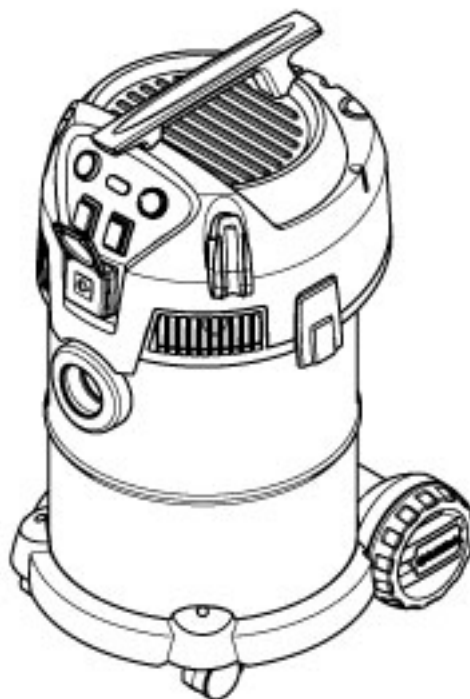

PARTS LIST

2021.06.09

TABLE OF CONTENTS

Upper parts	1
Container 30L	3
Container 30L inox	5
Accessories	7