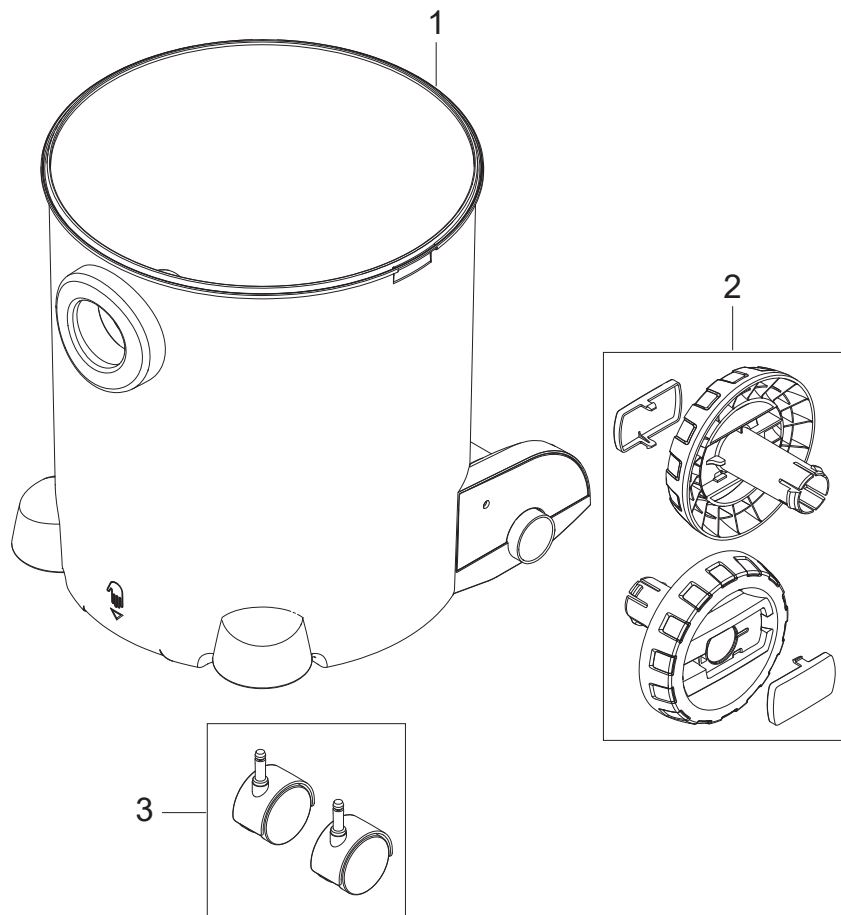

# TABLE OF CONTENTS

---

Upper parts .....	1
Container 30L .....	3
Container 30L inox .....	5
Accessories .....	7

No.	Part No.	Qty.	Description	Part Note
	128501220		4C BOX NILFISK MULTI II 22 INOX 10 PCS	
	128501219		4C BOX NILFISK MULTI II 22 10 PCS	
	128501222		4C BOX NILFISK MULTI II 30 T INOX VSC 10	
	128501221		4C BOX NILFISK MULTI II 30 T EU 10 PCS	
	128501225		4C BOX NILFISK MULTI II 22 T EU 10 PCS	
1	31001049	1	SWITCH KIT	
2	128389141	1	ELECTRIC PARTS	[1]
2	128389141	1	ELECTRIC PARTS	
3	31001051	1	HANDLE KIT	
4	31001052	1	POWER SOCKET EU	
4	31001053	1	POWER SOCKET UK	
4	31001054	1	POWER SOCKET FR	
4	31001055	1	POWER SOCKET AU/NZ	
5	31001056	1	TURBINE 1200W 220V-240V 50HZ W. GASKETS	
5	31001057	1	TURBINE 1400W 220-240 V 50 HZ W. GASKETS	
6	31001058	1	CLAMPS 2 PCS	[2]
7	107417194	1	FILTER KIT 1 PCS	
8	31001059	1	FILTER TENSION DISC	
9	31001060	1	CABLE H05VV-F2X1MM 2 EU	
9	31001061	1	CABLE H05VV-F2X1MM 2 UK	
9	31001062	1	CABLE H05VV-F2X1MM 2 ZA	
9	31001063	1	CABLE H05VV-F2X1MM 2 NZ/AU	
9	31001076	1	CABLE H05VV-F3X1.5MMX5.5 C EU	
9	31001077	1	CABLE H05VV-F3X1.5MMX5.5 C UK	
	31001091	1	10 PCS OF BOXES MULTI II 22	
	31001093	1	10 PCS OF BOXES MULTI II 22 INOX	
	31001096	1	10 PCS OF BOXES MULTI II 22 T INOX	
	31001092	1	10 PCS OF BOXES MULTI II 30 T	
	31001094	1	10 PCS OF BOXES MULTI II 30 T INOX	
	31001095	1	10 PCS OF BOXES MULTI II 50	

## Part Notes:

- [1] - New Solenoid  
 [2] - Not for L50 container

# Container 30L

Multi II 30 T

2018.06.01

2018.06.01

---

No.	Part No.	Qty.	Description	Part Note
1	31001067	1	CONTAINER 30L - COMPLETE	
2	31000854	1	WHEELS 2 PCS	
3	31001065	1	CASTOR WHEELS 2 PCS.	

---

No.	Part No.	Qty.	Description	Part Note
1	31001068	1	CONTAINER 30L INOX - COMPLETE	
2	31000854	1	WHEELS 2 PCS	
3	31001065	1	CASTOR WHEELS 2 PCS.	