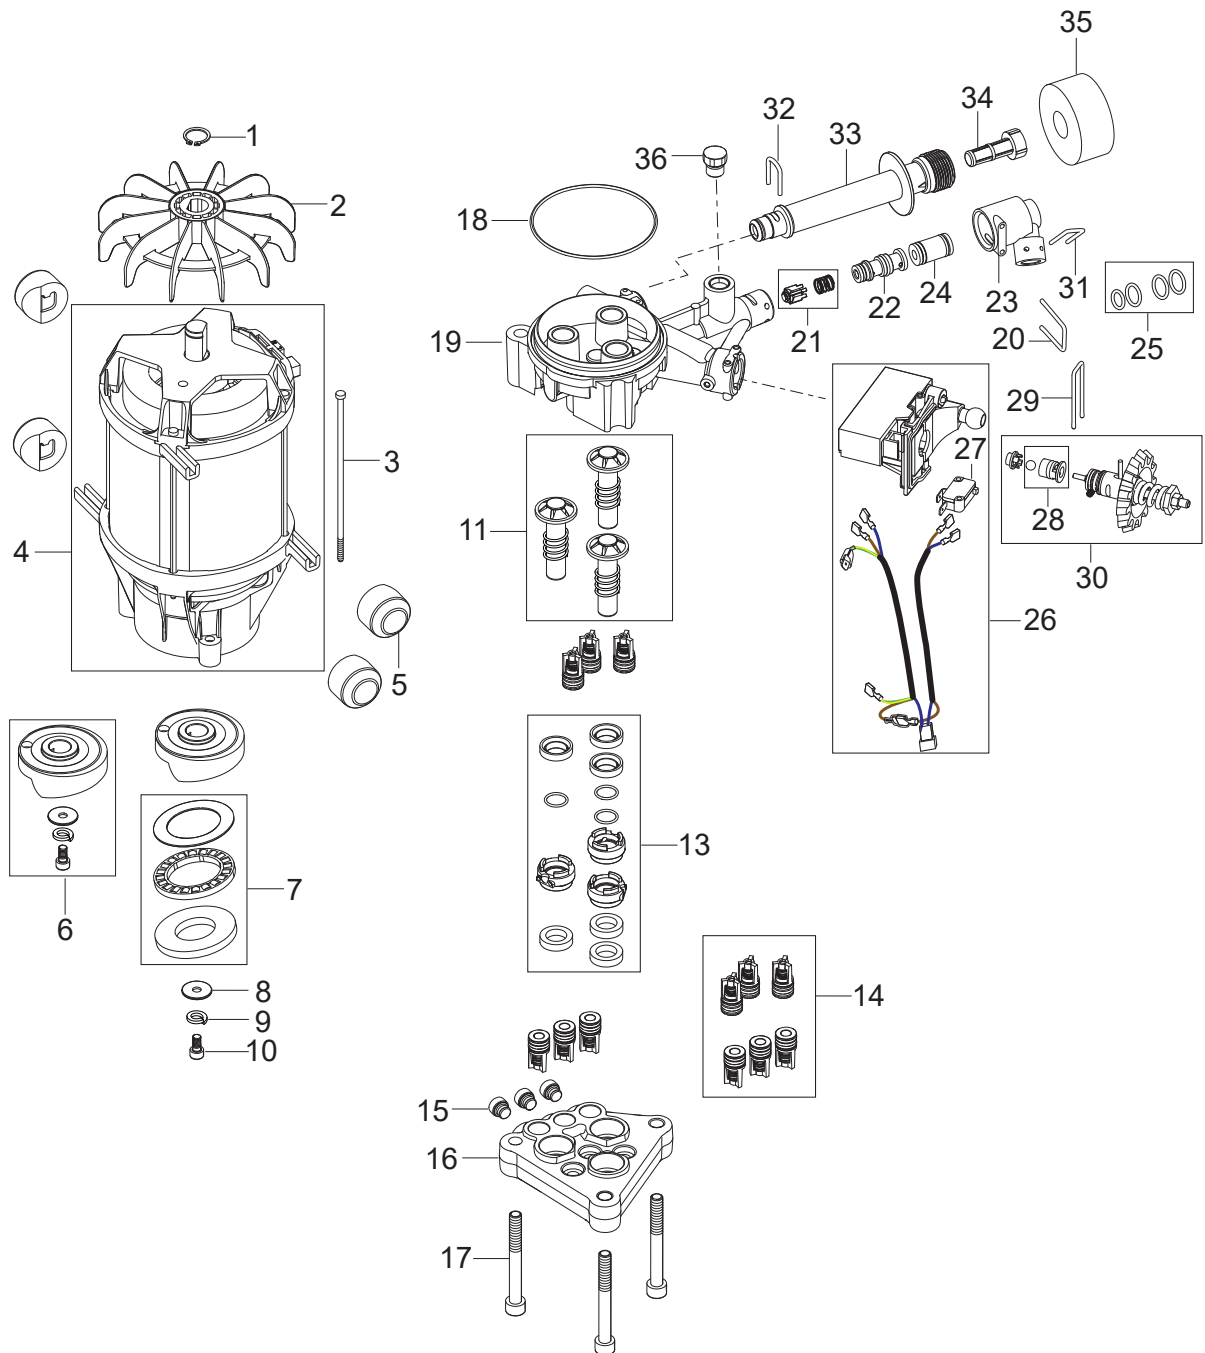

No.	Part No.	Qty.	Description	Part Note
0	5218602	1	PUMP OIL HV68 1X1L	
1	127500051	1	LOCK RING	
2	127500040	1	NEW FAN	
3	7180924	4	STUD 145 MM	
4	128500169	1	MOTOR 3.3KW SP	[1]
4	128500979	1	MOTOR 2.9KW	[2]
5	128332334	4	RACK FOR MOTOR	
6	128500173	1	WOBBLE DISC 9.5 DEGREE SP	[2]
6	128500172	1	WOBBLE DISC 10 DEGREE SP	[1]
7	1119705	1	BEARING REPAIR KIT	
8	127130066	1	WASHER D22XD6.4X1.5	
9	127500050	1	SPRING WASHER	
10	3913	1	SCREW M6X12	
11	301000836	1	PISTON STAINLESS REP.KIT 3PCS	
13	128500179	1	REP SEALING SYS STAINLESS SP	
14	6526026	1	VALVE SYSTEM REPAIR KIT	
15	6528586	3	PLUG WITH O-RING	
16	6528616	1	REP-KIT CYLINDER HEAD PLUS 0.3	[3]
16	128501662	1	CYLINDER HEAD AL MACHINED PRO19	[4]
17	31000602	3	HEAD BOLT M8X70	
18	3003654	1	O-RING 80X2 NBR 70SH	
19	128500981	1	CYLINDER BLOCK W/O MANOMETER	
20	128501328	1	U-PIN 3X20.3X45	
21	128500183	1	NON RETURN VALVE SP	
22	128501680	1	INJECTOR D6	
22	128501681	1	INJECTOR D3	
23	128500187	1	DYNAMIC OUTLET XTRA SP	
24	128501661	1	OUTLET INSERT W. O-RINGS	
25	128501660	1	O-RINGS KIT F. INJECTOR AND INSERT	
26	128500188	1	MICRO SWITCH BOX SYSTEM SP	
27	128500196	1	MICROSWITCH SP	
28	128500190	1	EASY START SP	
29	128500191	1	LOCK BRACKET SP	
30	128501682	1	VALVE PISTON COMPLETE	
31	6525619	1	LOCK BRACKET. SMALL	
32	128500200	1	LOCK BRACKET SP	
33	128500194	1	WATER INLET SP	
34	128500195	1	INLET FILTER MESH SP	
35	126486792	2	FOAM SEAL FOR OUTLET & INLET	
36	128501683	1	PLUG WITH O-RING	

Part Notes:

- [1] - EU
- [2] - UK
- [3] - Mat. Brass
- [4] - Mat. AL