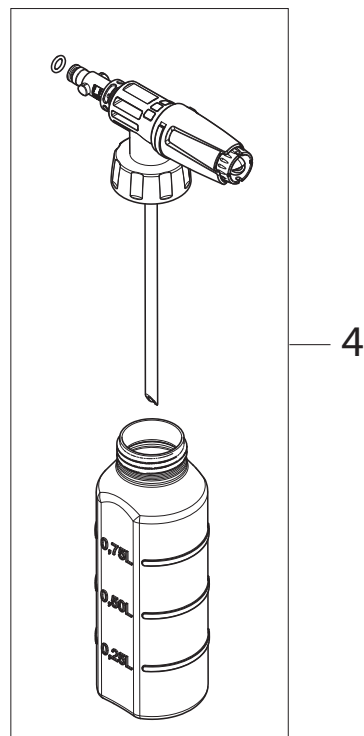

Premium PLUS 200 Accessories

Premium PLUS 200-15

2022.03.07

2022.03.28

No.	Part No.	Qty.	Description	Part Note
1	128501467	1	UNDER CARRIAGE NOZZLE WITH BAYONET	
2	128501468	1	BIKE & AUTO NOZZLE WITH BAYONET	
3	128501466	1	AUTO BRUSH WITH BAYONET	
4	128501465	1	SUPER FOAM SPRAYER W BAYONET