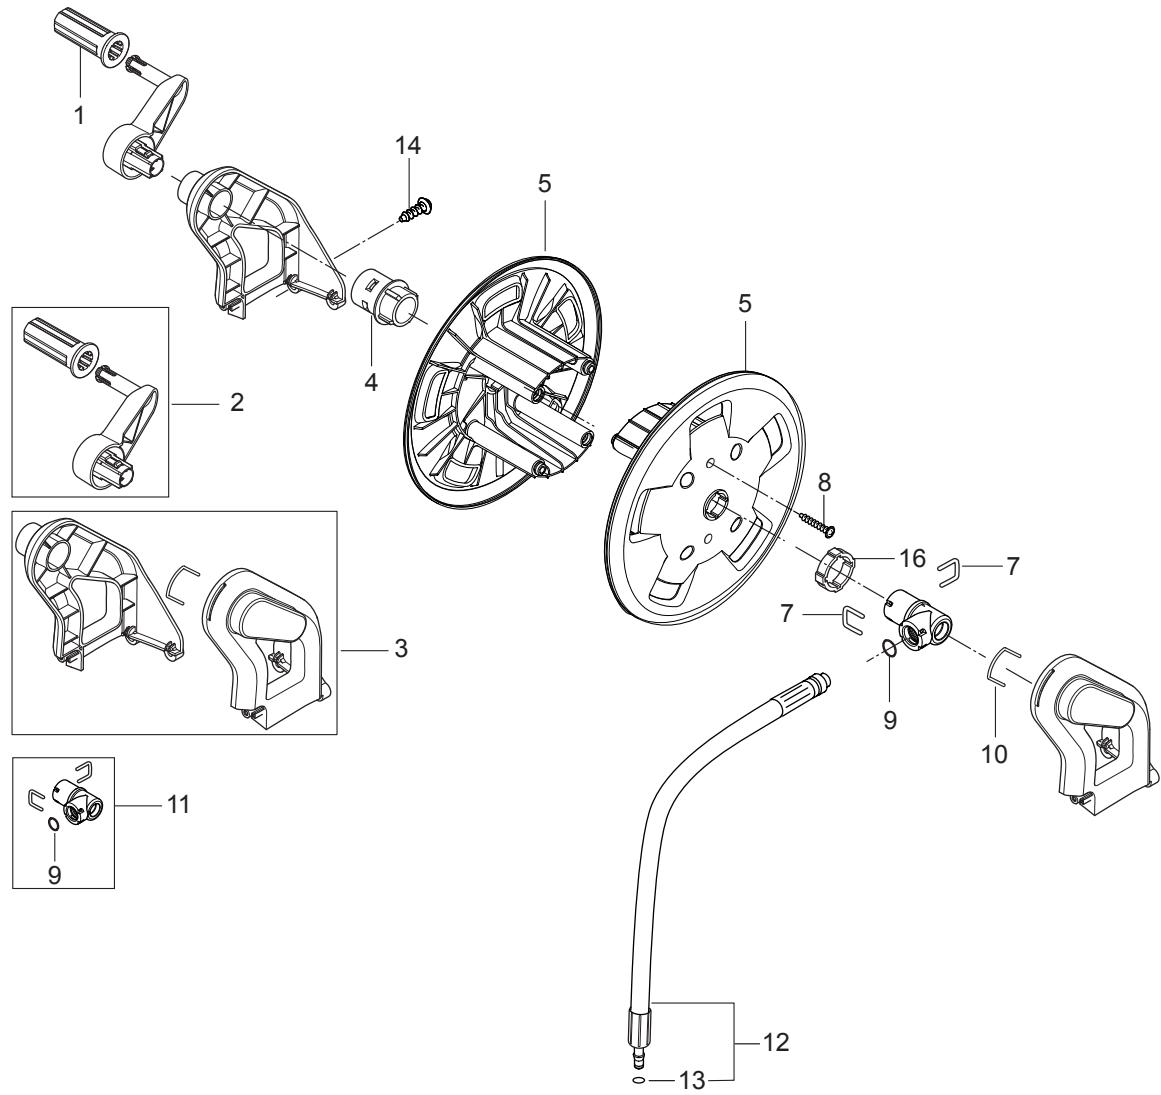

Part Notes:

[1] - STOCK COVERS GUARANTEE

No.	Part No.	Qty.	Description	Part Note
1	128501279	1	CHASSIS BLACK COMPLETE SP	
2	128500128	2	SLIDER COMPLETE SP	
3	128501327	1	SIDE BUMPER LEFT BLACK	
4	128500107	1	NILFISK WHEEL OPEN 200MM SP	
5	11710	2	CLAMPING RING Ø10 1PCS	
6	128500118	2	WHEEL CAP ALU SP	
7	6522842	1	AXLE 15X333 P12476	
8	128500116	1	SIDEBUMBER RIGHT SP	
9	128501674	1	PLASTIC PLUG	
11	128500135	1	UMBRELLA SP	
12	128500134	2	STOP FOR TELESCOPIHANDLE SP	
13	128500133	2	TELESCOPIC TUBES SP	
14	128500130	1	NUT FOR HANDLE M4X35 SP	
15	128500205	1	HANDLE COMPLETE BLUE SP	
16	128500132	2	SCREW M4X8 DZN7985 TX20 SP	
18	128500143	1	LANCE HOLDER TOP SP	
20	128500203	1	SCREW K50X45 WN1451 SP	
21	128500136	1	GUN HOLDER SP	
22	6520844	1	CLEANING TOOL BLACK	
23	128500207	1	ACCESSORYSTORAGE XT BLUE SP	
24	128501675	1	REAR COVER INSERT	
26	128501465	1	SUPER FOAM SPRAYER W BAYONET	
28	1814732	3	SCREW K50X18	
29	128501679	1	RUBBER STRAP KIT 1L	

Part Notes:

- [1] - EU
- [2] - UK
- [3] - Mat. Brass
- [4] - Mat. AL

No.	Part No.	Qty.	Description	Part Note
1	128500750	1	HANDLE GRIP	
2	128500751	1	HANDLE FOR HOSE REEL PRO	
3	128500164	1	HOSE REEL SUPPORT SP	
4	128500869	1	AXLE FOR HOSE REEL	
5	6528570	2	HOSE REEL	
7	6526487	2	LOCK BRACKET SS	
8	128500595	2	SCREW K50X35 WN1452 BLACK TORX	
9	3002144	1	O-RING 14.3X2.4 NBR 70SH	
10	127440229	1	LOCK BRACKET	
11	127440011	1	ADAPTOR SYSTEM ALTO	
12	128500166	1	CONNECTION HOSE SP	
13	3004108	1	O-RING 5.28X1.78 NITRIL 90 SH	
14	107141838	2	SCREW K50X18 WN1451 BLACK TORX20	
16	128500167	1	WASHER FOR HOSE REEL SP	