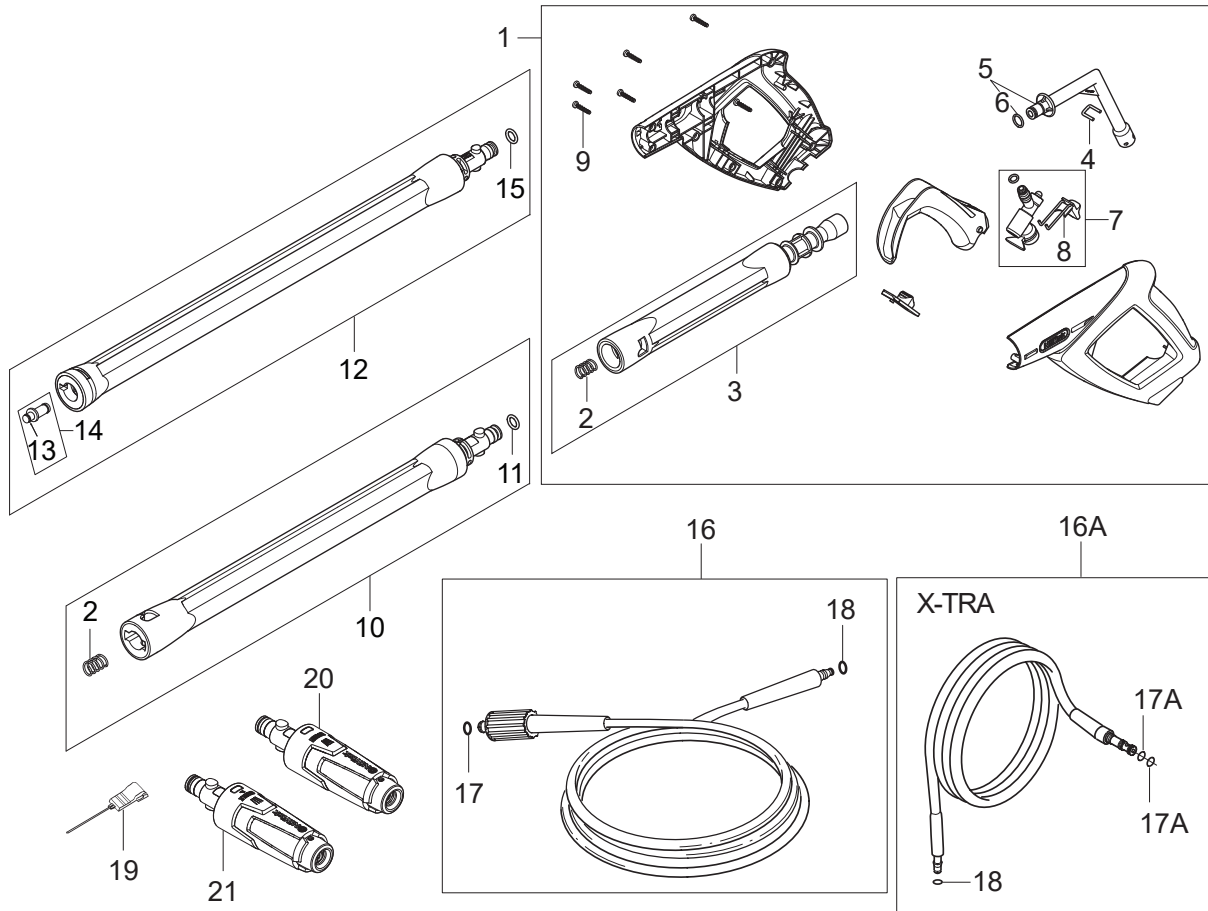

No.	Part No.	Qty.	Description	Part Note
1	128500072	1	G5 SPRAY HANDLE	
2	2602500	1	SPRING F.INTERMEDIATE TUBE	
3	127440051	1	INTERMEDIATE TUBE G5	
4	6525232	1	LOCK BRACKET	[1]
5	126481103	1	PRESSURE TUBE W. O-RING	
6	301003043	1	O-RING Ø 10.82X1.78	
7	127440049	1	VALVE HOUSE COMPLETE BLUE	
8	127440052	1	SPRING BUTTOM TUBE	
9	101814698	8	SCREW 3X16	
10	128500075	1	G5 SPRAY LANCE	
11	3004279	1	O-RING 9.3X2.4 NITRIL 90 SH	
12	128500074	1	G4 C&C SPRAY LANCE LONG VER.	
13	3004312	1	O-RING 7X1.2 NITRIL 90 SHORE	
14	126481109	1	LOW PRESSURE NOZZLE W.O-RINGS	[2]
15	126481125	1	O-RING 9.0X2.6 SH90 NBR	
16	128500083	1	10M SUPERFLEX HOSE	
16A	128500084	1	HOSE SUPERFLEX 15M	[3]
16A	128500082	1	10M SUPERFLEX HOSE	[3]
17	3001211	1	O-RING 9.6X2.4 NITRIL 70SH	
17A	3004321	1	O-RING 10X2 PUR 90SH P5000	
18	3004304	1	O-RING 5.1X1.6 VITON SH 90	
19	6520844	1	CLEANING TOOL BLACK	
20	128501202	1	PREMIUM ROUGH NOZZLE	
21	128501203	1	PREMIUM GENTLE NOZZLE	

Part Notes:

- [1] - STOCK COVERS GUARANTEE
- [2] - Included in kit
- [3] - X-TRA