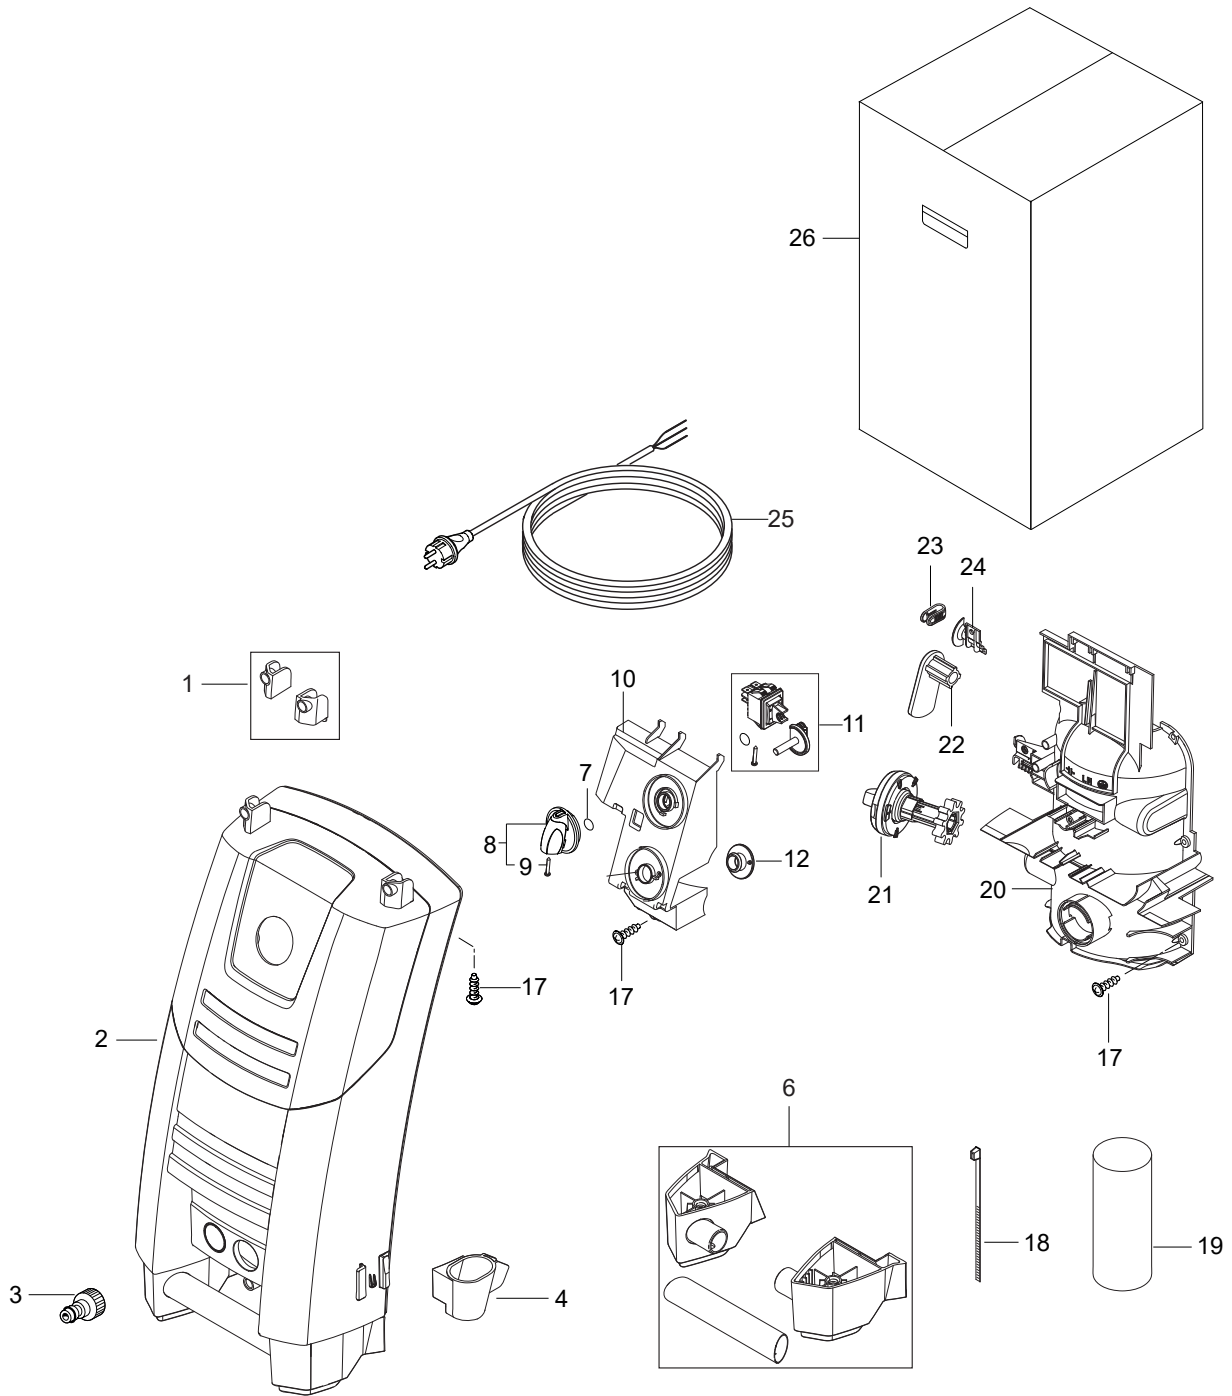

No.	Part No.	Qty.	Description	Part Note
1	128500146	1	BRACKET F.HOSEREEL HOLDER SP	
2	128501671	1	FRONT CABINET KIT PREMIUM 200	
3	1402809	1	GARDENA COMPATIBLE MALE COUPLING 3/4	
4	128500228	1	LANCE HOLDER DOUBLE BOTTOM SP	
6	128500105	1	HIGH FOOT WITH GRIP SP	
7	9868	1	O-RING 10.2X2.5 NBR 70SH	
8	909100204	1	ROTARY KNOB 6X5 ALTO BLUE	
9	32526	1	TREAD-CUTTING SCREW 2.9X19 C ISO 1483 ZN	
10	128501271	1	SWITCHBOX SP	
11	128500978	1	PRO MAIN SWITCH KIT	
12	128501672	1	RUBBER PLUG	
17	107141838	10	SCREW K50X18 WN1451 BLACK TORX20	
18	1814741	2	CABLE TIE	
19	128500148	1	CAPACITOR 50UF 450V DI. SP	
20	128501276	1	MOTOR SHIELD FRONT SP	
21	128501673	1	KNOB FLOW REGULATION BLACK	
22	128500155	1	ROTARY CABLE HOOK BLACK SP	
23	128500122	1	CABLE CLIP 16A SP	
24	128500121	1	CABLE RELIEF P12374 SP	
25	128500123	1	CABLE W PLUG L.5000 EU SP	
25	128500125	1	CABLE W PLUG L.5000 GB SP	[1]
25	128500896	1	PVC CABLE W.PLUG EU SP	
25	128500899	1	PVC CABLE W.PLUG 5000 GB SP	
26	128501480	1	10PCS 4C BOX Premium 200	