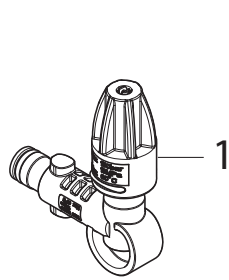

Premium PLUS 200 Accessories

Premium PLUS 200-15

2022.03.07

2022.03.28

No.	Part No.	Qty.	Description	Part Note
1	128501467	1	UNDER CARRIAGE NOZZLE WITH BAYONET	
2	128501468	1	BIKE & AUTO NOZZLE WITH BAYONET	
3	128501466	1	AUTO BRUSH WITH BAYONET	
4	128501465	1	SUPER FOAM SPRAYER W BAYONET