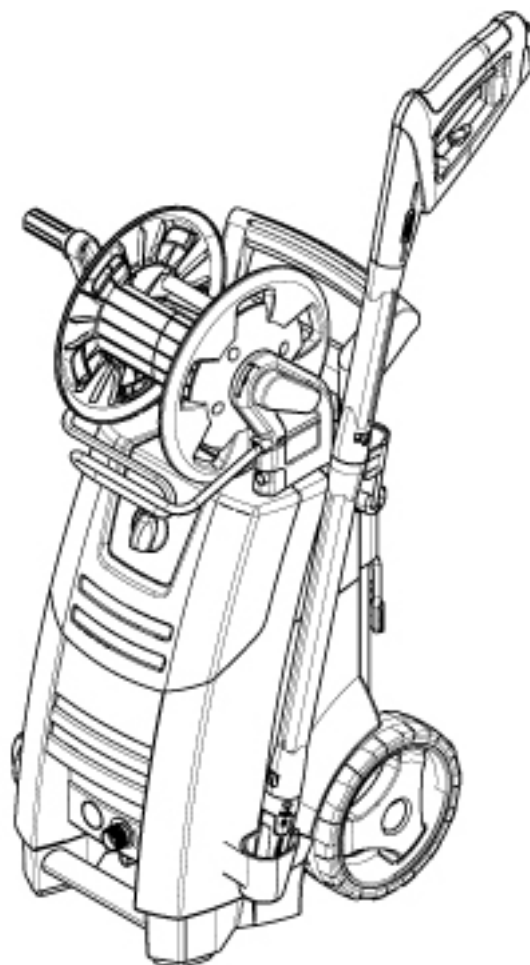

PARTS LIST

2022.10.07

TABLE OF CONTENTS

Overview front.....	1
Overview back.....	3
Motor pump unit.....	5
Hose reel.....	7
Spray handle, hoses and nozzles G5 PRO.....	9
Premium PLUS 200 Accessories.....	11
128500955 - Nilfisk Power Patio.....	13