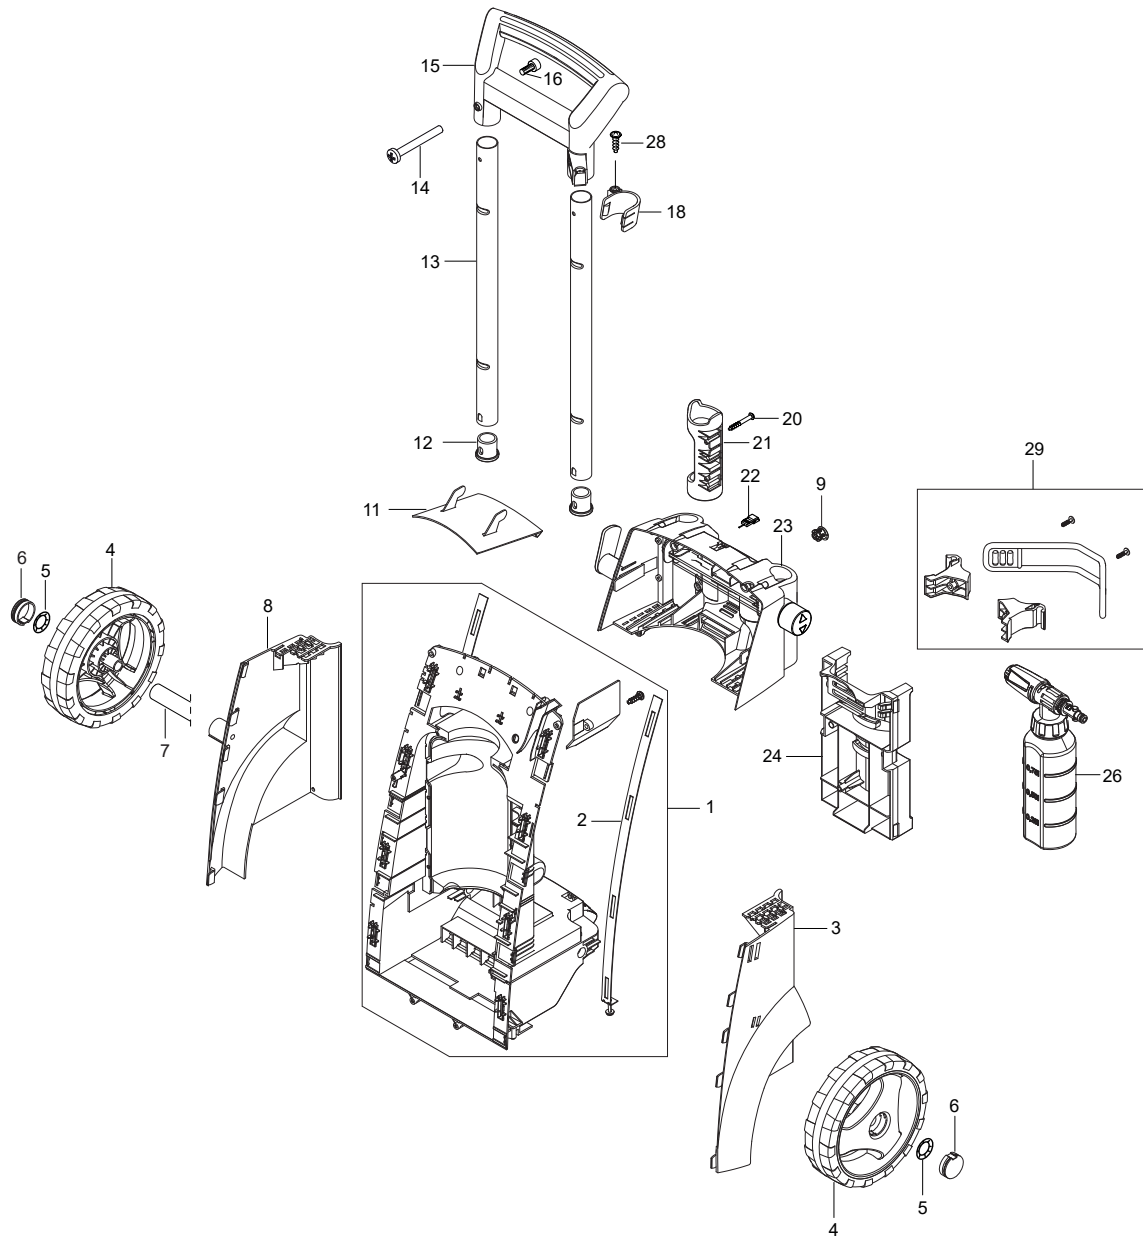

No.	Part No.	Qty.	Description	Part Note
1	128500146	1	BRACKET F.HOSEREEL HOLDER SP	
2	128501671	1	FRONT CABINET KIT PREMIUM 200	
3	1402809	1	GARDENA COMPATIBLE MALE COUPLING 3/4	
4	128500228	1	LANCE HOLDER DOUBLE BOTTOM SP	
6	128500105	1	HIGH FOOT WITH GRIP SP	
7	9868	1	O-RING 10.2X2.5 NBR 70SH	
8	909100204	1	ROTARY KNOB 6X5 ALTO BLUE	
9	32526	1	TREAD-CUTTING SCREW 2.9X19 C ISO 1483 ZN	
10	128501271	1	SWITCHBOX SP	
11	128500978	1	PRO MAIN SWITCH KIT	
12	128501672	1	RUBBER PLUG	
17	107141838	10	SCREW K50X18 WN1451 BLACK TORX20	
18	1814741	2	CABLE TIE	
19	128500148	1	CAPACITOR 50UF 450V DI. SP	
20	128501276	1	MOTOR SHIELD FRONT SP	
21	128501673	1	KNOB FLOW REGULATION BLACK	
22	128500155	1	ROTARY CABLE HOOK BLACK SP	
23	128500122	1	CABLE CLIP 16A SP	
24	128500121	1	CABLE RELIEF P12374 SP	
25	128500123	1	CABLE W PLUG L.5000 EU SP	
25	128500125	1	CABLE W PLUG L.5000 GB SP	[1]
25	128500896	1	PVC CABLE W.PLUG EU SP	
25	128500899	1	PVC CABLE W.PLUG 5000 GB SP	
26	128501480	1	10PCS 4C BOX Premium 200	

Part Notes:

[1] - STOCK COVERS GUARANTEE

No.	Part No.	Qty.	Description	Part Note
1	128501279	1	CHASSIS BLACK COMPLETE SP	
2	128500128	2	SLIDER COMPLETE SP	
3	128501327	1	SIDE BUMPER LEFT BLACK	
4	128500107	1	NILFISK WHEEL OPEN 200MM SP	
5	11710	2	CLAMPING RING Ø10 1PCS	
6	128500118	2	WHEEL CAP ALU SP	
7	6522842	1	AXLE 15X333 P12476	
8	128500116	1	SIDEBUMBER RIGHT SP	
9	128501674	1	PLASTIC PLUG	
11	128500135	1	UMBRELLA SP	
12	128500134	2	STOP FOR TELESCOPIHANDLE SP	
13	128500133	2	TELESCOPIC TUBES SP	
14	128500130	1	NUT FOR HANDLE M4X35 SP	
15	128500205	1	HANDLE COMPLETE BLUE SP	
16	128500132	2	SCREW M4X8 DZN7985 TX20 SP	
18	128500143	1	LANCE HOLDER TOP SP	
20	128500203	1	SCREW K50X45 WN1451 SP	
21	128500136	1	GUN HOLDER SP	
22	6520844	1	CLEANING TOOL BLACK	
23	128500207	1	ACCESSORYSTORAGE XT BLUE SP	
24	128501675	1	REAR COVER INSERT	
26	128501465	1	SUPER FOAM SPRAYER W BAYONET	
28	1814732	3	SCREW K50X18	
29	128501679	1	RUBBER STRAP KIT 1L	