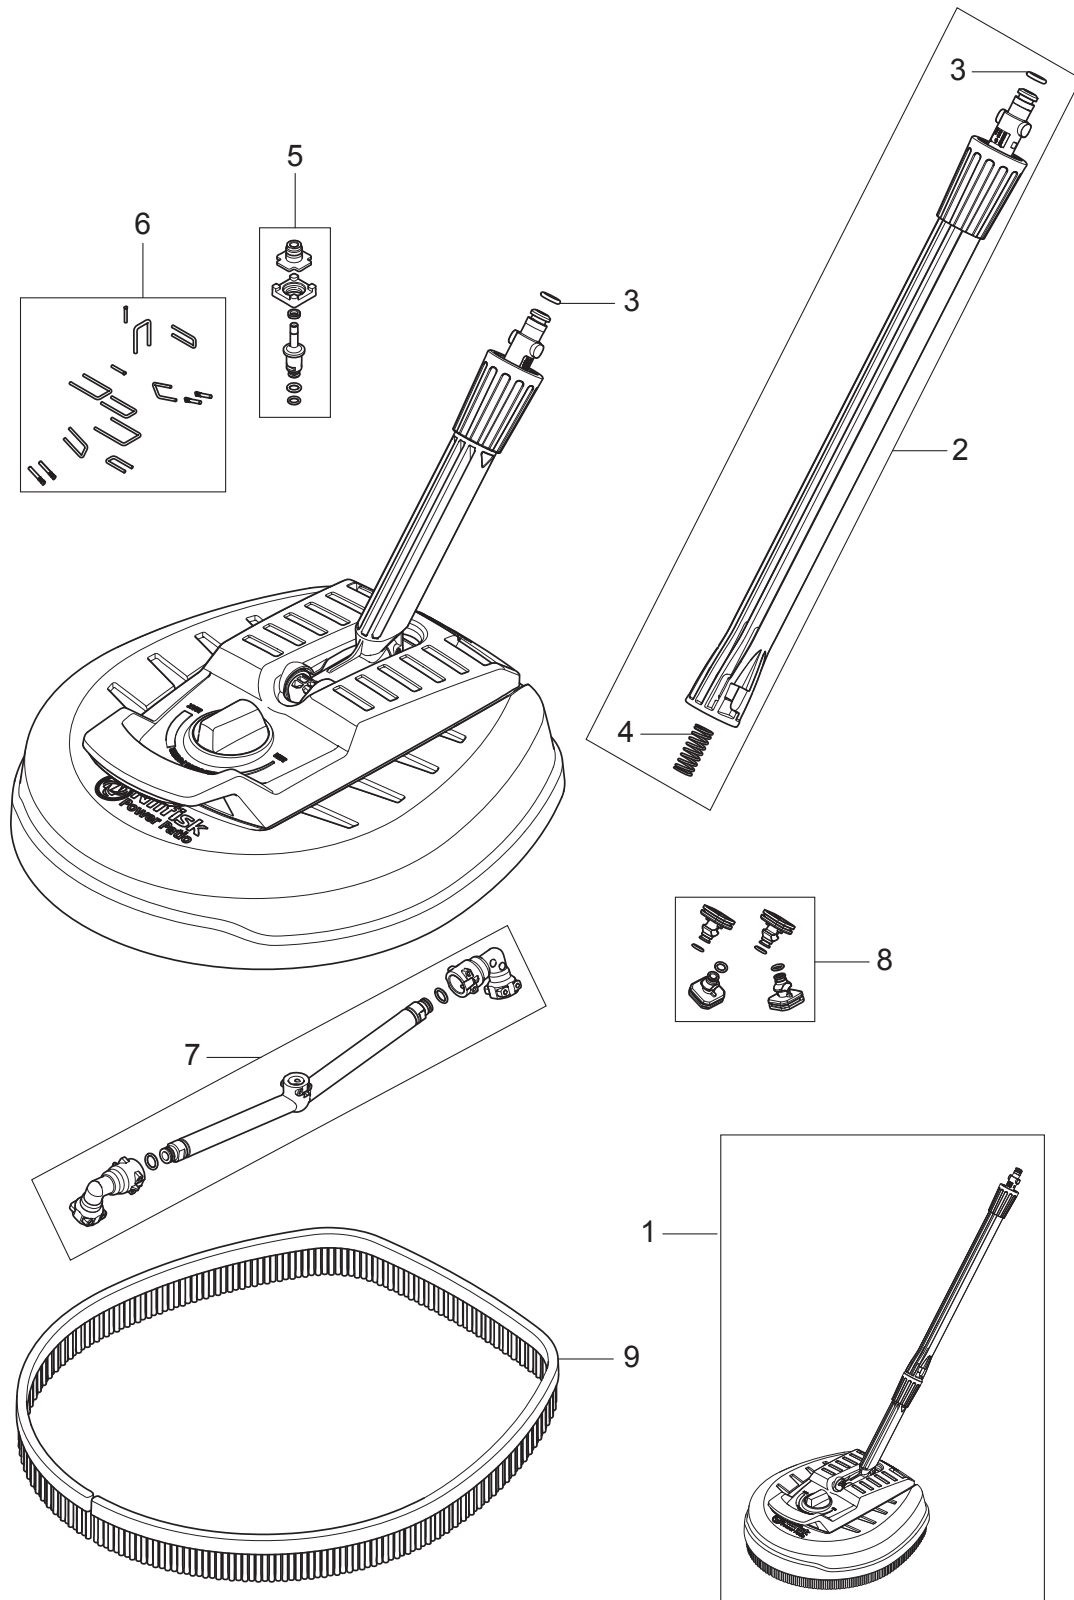

Part Notes:

- [1] - EU
- [2] - UK
- [3] - Mat. Brass
- [4] - Mat. AL

No.	Part No.	Qty.	Description	Part Note
1	128500750	1	HANDLE GRIP	
2	128500751	1	HANDLE FOR HOSE REEL PRO	
3	128500164	1	HOSE REEL SUPPORT SP	
4	128500869	1	AXLE FOR HOSE REEL	
5	6528570	2	HOSE REEL	
7	6526487	2	LOCK BRACKET SS	
8	128500595	2	SCREW K50X35 WN1452 BLACK TORX	
9	3002144	1	O-RING 14.3X2.4 NBR 70SH	
10	127440229	1	LOCK BRACKET	
11	127440011	1	ADAPTOR SYSTEM ALTO	
12	128500166	1	CONNECTION HOSE SP	
13	3004108	1	O-RING 5.28X1.78 NITRIL 90 SH	
14	107141838	2	SCREW K50X18 WN1451 BLACK TORX20	
16	128500167	1	WASHER FOR HOSE REEL SP	

No.	Part No.	Qty.	Description	Part Note
1	128500072	1	G5 SPRAY HANDLE	
2	2602500	1	SPRING F.INTERMEDIATE TUBE	
3	127440051	1	INTERMEDIATE TUBE G5	
4	6525232	1	LOCK BRACKET	[1]
5	126481103	1	PRESSURE TUBE W. O-RING	
6	301003043	1	O-RING Ø 10.82X1.78	
7	127440049	1	VALVE HOUSE COMPLETE BLUE	
8	127440052	1	SPRING BUTTOM TUBE	
9	101814698	8	SCREW 3X16	
10	128500075	1	G5 SPRAY LANCE	
11	3004279	1	O-RING 9.3X2.4 NITRIL 90 SH	
12	128500074	1	G4 C&C SPRAY LANCE LONG VER.	
13	3004312	1	O-RING 7X1.2 NITRIL 90 SHORE	
14	126481109	1	LOW PRESSURE NOZZLE W.O-RINGS	[2]
15	126481125	1	O-RING 9.0X2.6 SH90 NBR	
16	128500083	1	10M SUPERFLEX HOSE	
16A	128500084	1	HOSE SUPERFLEX 15M	[3]
16A	128500082	1	10M SUPERFLEX HOSE	[3]
17	3001211	1	O-RING 9.6X2.4 NITRIL 70SH	
17A	3004321	1	O-RING 10X2 PUR 90SH P5000	
18	3004304	1	O-RING 5.1X1.6 VITON SH 90	
19	6520844	1	CLEANING TOOL BLACK	
20	128501202	1	PREMIUM ROUGH NOZZLE	
21	128501203	1	PREMIUM GENTLE NOZZLE	

No.	Part No.	Qty.	Description	Part Note
			IS 128334260 - Power Patio	[1]
1	128500955	1	NILFISK POWER PATIO	
2	128500968	1	LANCE	
3	3004279	2	O-RING 9.3X2.4 NITRIL 90 SH	
4	2602500	1	SPRING F.INTERMEDIATE TUBE	
5	128500970	1	AXLE BEARING KIT	
6	128500971	1	U-PIN KIT	
7	128500972	1	NOZZLE ARM KIT	
8	128500973	1	NOZZLE KIT	
9	128500974	1	BRUSH	