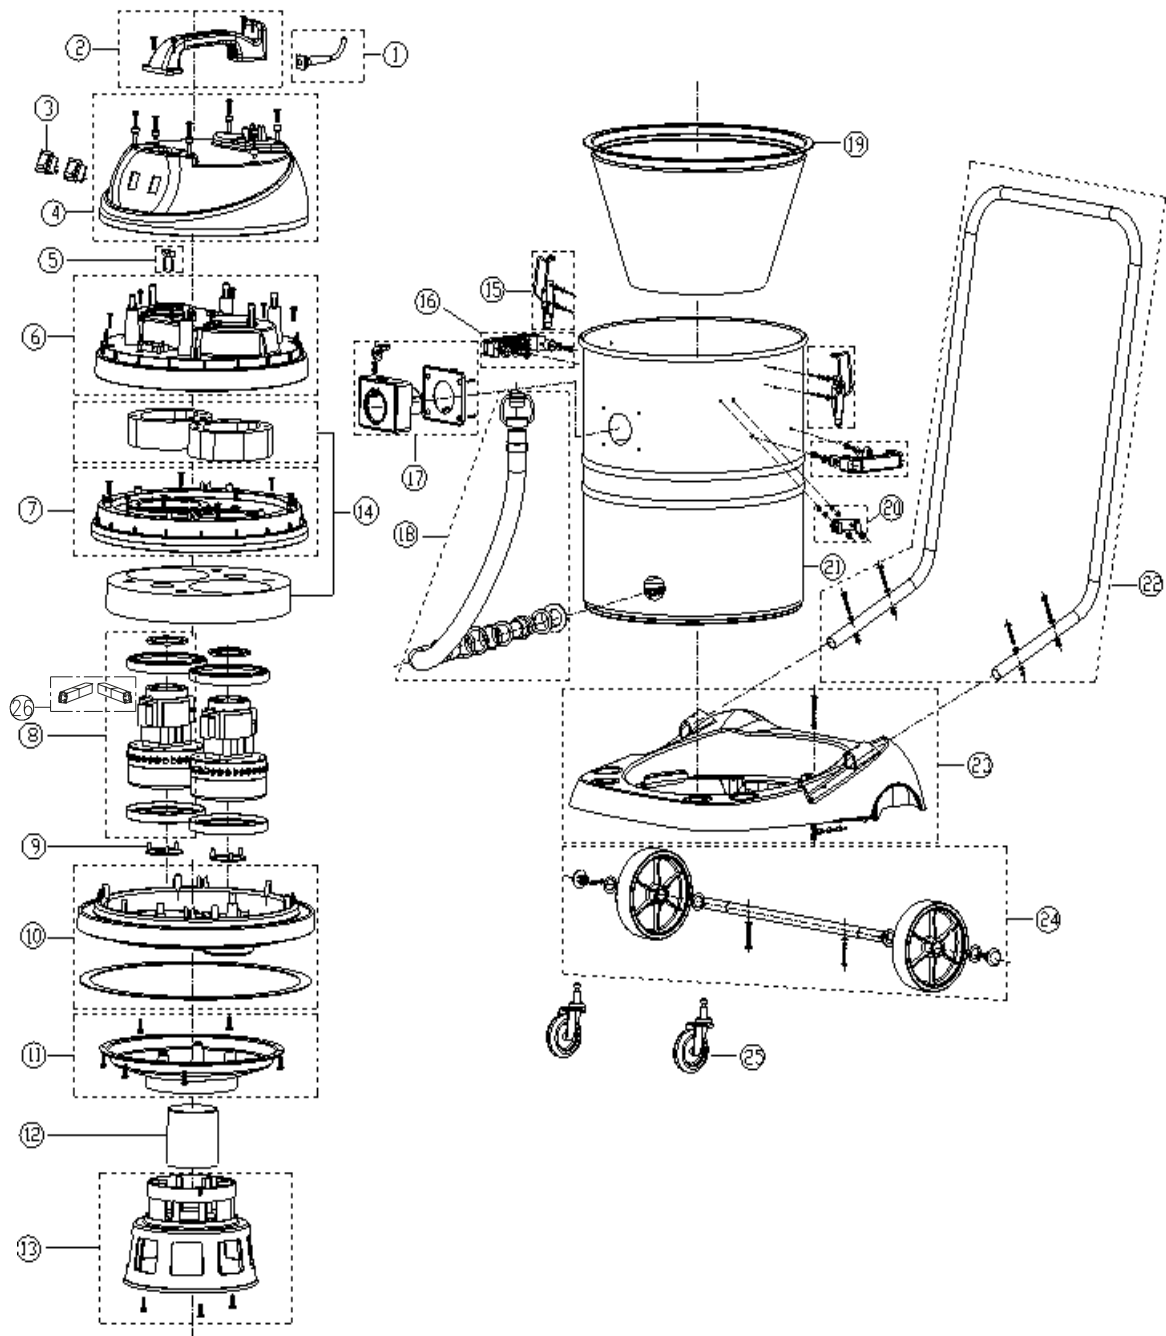

PARTS LIST

2022.10.04

TABLE OF CONTENTS

Overview1
Accessories3
Wear and Tear Parts.....5
Fixed squeegee chassis.....7

No.	Part No.	Qty.	Description	Part Note
1	VA86618	1	POWER CORD EU PLUG KIT	
1	VA86619	1	POWER CORD UK PLUG KIT	
2	VA86630	1	HANDLE KIT	
3	VA91346	2	SWITCH	
4	VA86621	1	MACHINE HEAD COVER KIT	
5	VA86604	1	CLAMP BLOCK KIT	
6	VA86622	1	MOTOR COVER KIT	
7	VA86624	1	MOTOR PRESSING DISH KIT	
8	VA86608	2	MOTOR ASSEMBLY KIT	
9	GV70008	2	SEAL PLATE	
10	VA86649	1	MOTOR SUPPORTING BASE KIT	
11	VA86610	1	FLOW DIVIDER DISH KIT	
12	VA80063	1	FLOAT CUP	
13	VA80766	1	FLOAT CUP HOLDER	
14	VA80724	1	SOUND SPONG KIT EXTREME INCL.TOP AND MID	
15	VA80734	2	TANK CATCH KIT	
16	VA86612	2	HANDLE LIFT KIT	
17	VA86613	1	ABSORBING TUBE BASE KIT	
18	VA80923	1	DRAIN WATER KIT	[1]
19	VA81342	1	FILTER WET LSU	
19	VA80119	1	55L ABSORBING DUST FILTER	
20	VA80750	1	DRAIN HOLDER KIT	
21	VA81275	1	55L PLASTIC TANK KIT INCL	
21	VA86653	1	55L METAL TANK KIT INCL. LOGO	
22	VA86615	1	BOTTOM BASE HANDLE KIT	
23	VA80027	1	CHASSIS ASSEMBLY FOR PLASTIC TANK 55/75L	
23	VA86616	1	CHASSIS ASSEMBLY FOR METAL TANK 95L 375L	
24	VA86617	1	REAR WHEEL KIT	
25	VA96850	2	CASTER 3 INCH	
26	ZD89002	1	MOTOR CARBON BRUSH	

Part Notes:

- [1] - INCL. DRAIN WATER TUBE WITH HEAD WASHER SEALING CIRCLE, FIXING CLAMP

No.	Part No.	Qty.	Description	Part Note
1	VA80853	1	PICK-UP TOOL	
2	VA80036	1	DRY PICK-UP TOOL	
3	VA80711	1	WAND ASSEMBLY	
4	VA20803	1	DUSTING Ø 38 MM	
5	VA20806	1	CREVICE TOOL Ø 38 MM	
6	VA80401	1	SUCTION TUBE ASSEMBLY	[1]
6	VA80400	1	SUCTION TUBE ASSEMBLY	[2]
7	VA86700	2	BLADE STRIP 38MM	
8	VA81119	1	BRUSH STRIP KIT 38MM	
9	VA80654	1	HOSE APDATOR KIT LSU	
10	VA82080	1		