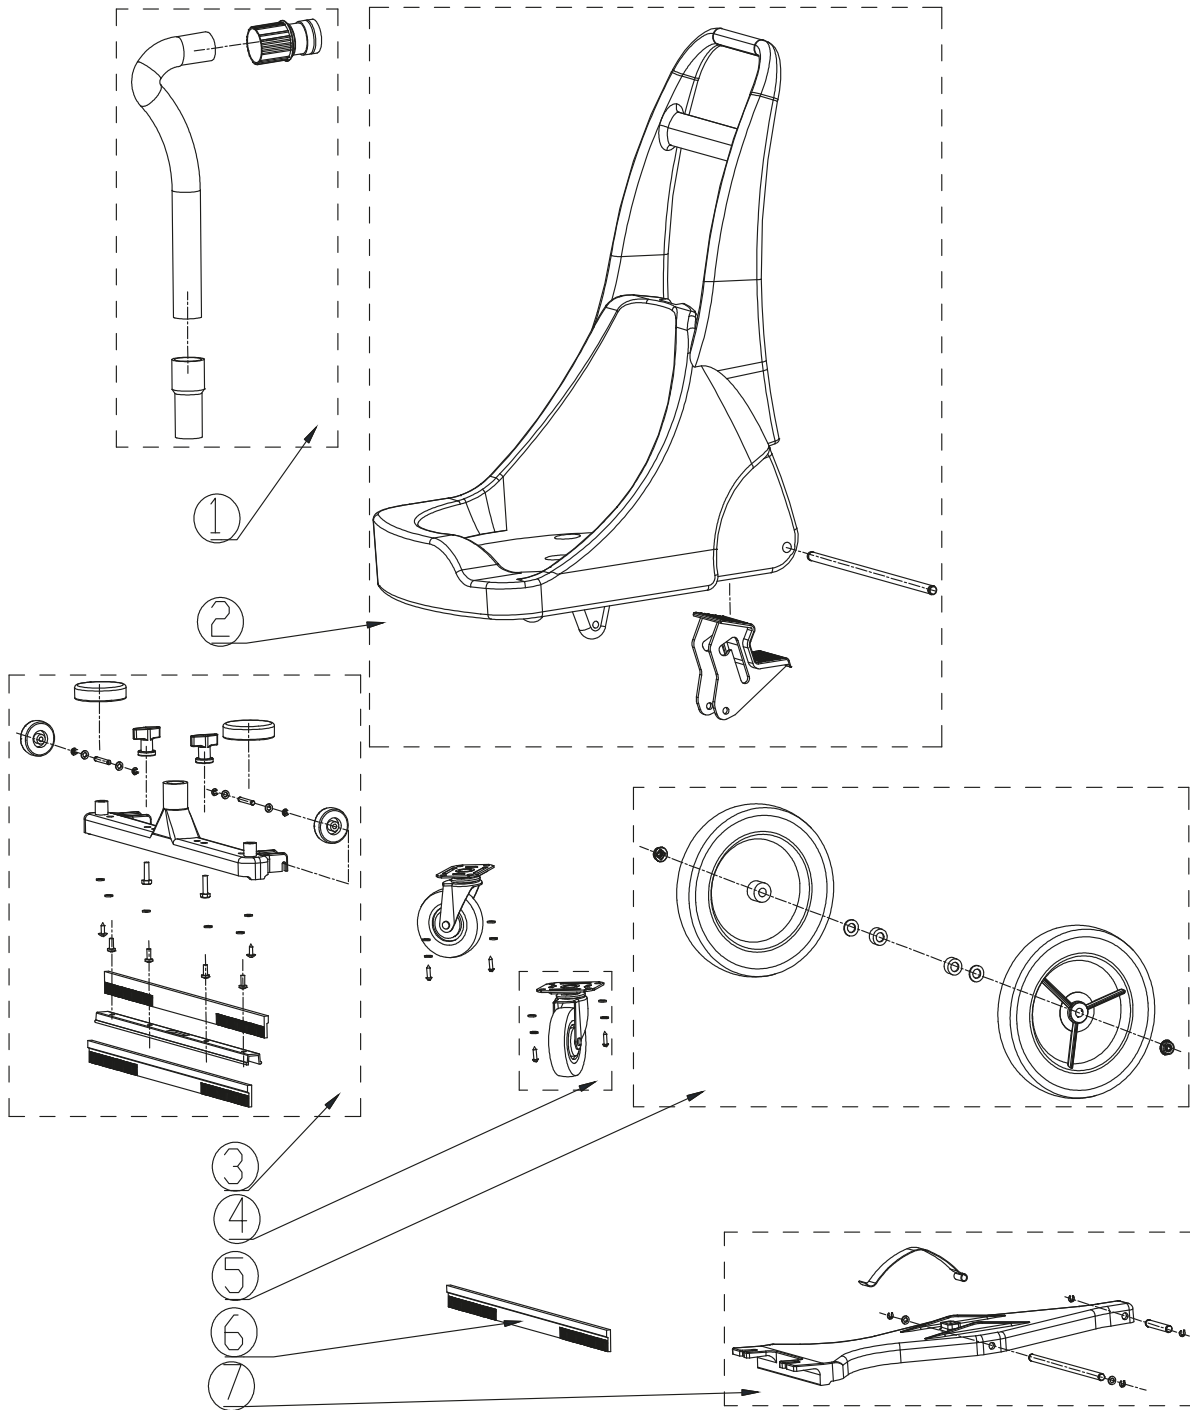

No.	Part No.	Qty.	Description	Part Note
	55942193	1	TROLLEY FIXED SQGEE KIT 69CM LSU275-CN2	[1]
	VA87704	1	TROLLEY FIXED SQUEEGEE KIT 69CM	[2]
1	VA83611-010	1	HOSE ASSEMBLY	
2	VA87703	1	BOTTOM BASE ASSEMBLY	
3	VA00001	1	FRONT MOUNT SQUEEGEE ASSY 24INCH	
4	VA80898	2	3.5 WHEEL ASSEMBLY	
5	VA80896	1	NON-MARKING10 WHEEL ASSEMBLY	
6	VA85007	2	BLADE 24INCH	
7	VA80897	1	CONNECT BOARD ASSEMBLY	

Part Notes:

- [1] - Only for CN
- [2] - Optional accessory fixed squeegee for LSU series
  TSB-001-2013-004 fixed squeegee for LSU series