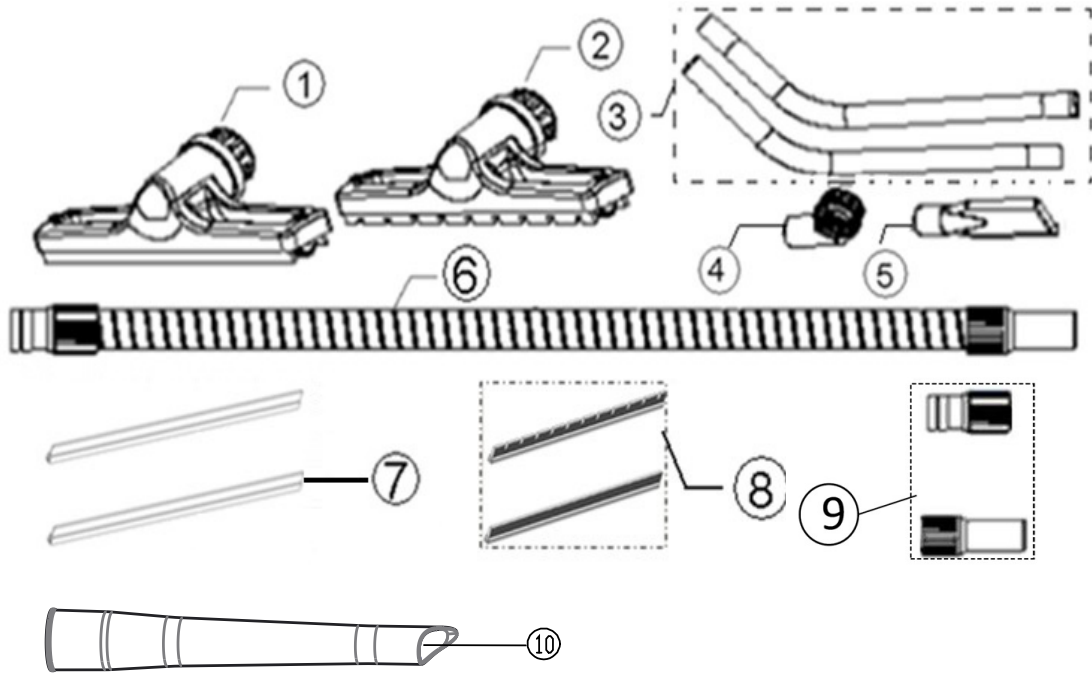

PARTS LIST

2022.10.04

TABLE OF CONTENTS

Overview1
Accessories3
Wear and Tear Parts.....5
Fixed squeegee chassis.....7

No.	Part No.	Qty.	Description	Part Note
1	VA86618	1	POWER CORD EU PLUG KIT	
1	VA86619	1	POWER CORD UK PLUG KIT	
2	VA86630	1	HANDLE KIT	
3	VA91346	2	SWITCH	
4	VA86621	1	MACHINE HEAD COVER KIT	
5	VA86604	1	CLAMP BLOCK KIT	
6	VA86622	1	MOTOR COVER KIT	
7	VA86624	1	MOTOR PRESSING DISH KIT	
8	VA86608	2	MOTOR ASSEMBLY KIT	
9	GV70008	2	SEAL PLATE	
10	VA86649	1	MOTOR SUPPORTING BASE KIT	
11	VA86610	1	FLOW DIVIDER DISH KIT	
12	VA80063	1	FLOAT CUP	
13	VA80766	1	FLOAT CUP HOLDER	
14	VA80724	1	SOUND SPONG KIT EXTREME INCL.TOP AND MID	
15	VA80734	2	TANK CATCH KIT	
16	VA86612	2	HANDLE LIFT KIT	
17	VA86613	1	ABSORBING TUBE BASE KIT	
18	VA80923	1	DRAIN WATER KIT	[1]
19	VA81342	1	FILTER WET LSU	
19	VA80119	1	55L ABSORBING DUST FILTER	
20	VA80750	1	DRAIN HOLDER KIT	
21	VA81275	1	55L PLASTIC TANK KIT INCL	
21	VA86653	1	55L METAL TANK KIT INCL. LOGO	
22	VA86615	1	BOTTOM BASE HANDLE KIT	
23	VA80027	1	CHASSIS ASSEMBLY FOR PLASTIC TANK 55/75L	
23	VA86616	1	CHASSIS ASSEMBLY FOR METAL TANK 95L 375L	
24	VA86617	1	REAR WHEEL KIT	
25	VA96850	2	CASTER 3 INCH	
26	ZD89002	1	MOTOR CARBON BRUSH	

Part Notes:

- [1] - INCL. DRAIN WATER TUBE WITH HEAD WASHER SEALING CIRCLE, FIXING CLAMP

No.	Part No.	Qty.	Description	Part Note
1	VA80853	1	PICK-UP TOOL	
2	VA80036	1	DRY PICK-UP TOOL	
3	VA80711	1	WAND ASSEMBLY	
4	VA20803	1	DUSTING Ø 38 MM	
5	VA20806	1	CREVICE TOOL Ø 38 MM	
6	VA80401	1	SUCTION TUBE ASSEMBLY	[1]
6	VA80400	1	SUCTION TUBE ASSEMBLY	[2]
7	VA86700	2	BLADE STRIP 38MM	
8	VA81119	1	BRUSH STRIP KIT 38MM	
9	VA80654	1	HOSE APDATOR KIT LSU	
10	VA82080	1		