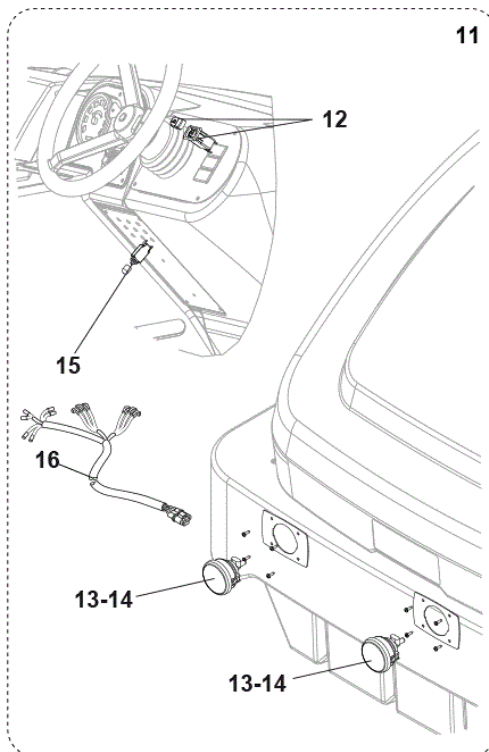

Part Notes:

- [1] - OPTIONAL - SEE INST. INSTR. 33020363
 [2] - NOT SHOWN - POS. 2-3-4-5-6-7-8-9-10-11-12-13-14-15-16-17-18-24-27-28-29-30-31-32-33-35-36

No.	Part No.	Qty.	Description	Part Note
5	33022518	1	WHEELS PNEUMATIC 5.008/8 KIT	
6	33023373	2	TIRE 5.00/8 SIP	
7	33023374	2	TUBE INNER 5.00/8 SIP	
8	33023375	1	WHEEL CPL 4.00/8 PNEUMATIC SIP	
9	33023372	1	TIRE 4.00/8 SIP	
10	33023370	1	TUBE INNER 4.00/8 SIP	
11	33023232	1	LIGHT FRONT 12V KIT	[1]
12	33019736	1	SWITCH FRONT LIGHT KIT	
13	1466367000	2	LIGHT WORK 12V CPL SIP	[2]
14	1466368000	2	BULB LIGHT 12V 55W H3 SIP	[2]
15	33023236	1	CIRCUIT BREAKER 10A SIP	
16	33019219	1	HARNES FRONT HEADLIGHT 12 V	[2]
17	33019171	1	GUARD OVERHEAD KIT	[3]
19	33019174	1	STEERING ADJUSTABLE KIT	[4]
20	33022286	1	STEERING UNIT HYDROST.POWER 50CC SIP	
20	33022033	1	GASKET STEERING UNIT KIT	[5]
21	33022486	1	HARNES BEACON FOR OHG KIT	[6]
22	33023369	1	STUD BOLT F WHEELS KIT	
23	56507039	1	AMBER STROBE FOR OHG	[7]
24	56507038	1	AMBER STROBE NO OHG	[8]
25	33022681	1	HARDWARE BEACON KIT	[9]