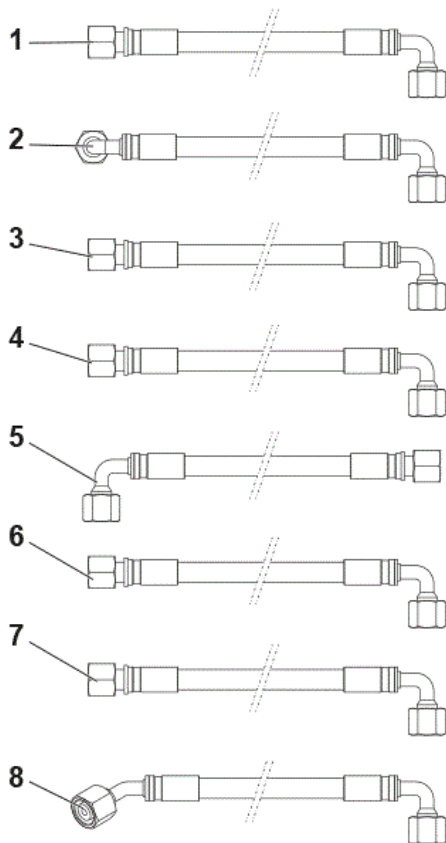

FLAP AND HOPPER SCHEME

SR 1601 LPG3

2018.06.20

2018.06.20

No.	Part No.	Qty.	Description	Part Note
1	33017650	1	HOSE HYDRAULIC 1/2 L 1050	
2	33017635	1	HOSE HYDRAULIC 1/4 L 1580	
3	33017634	1	HOSE HYDRAULIC 1/4 L 500	
4	33017628	1	HOSE HYDRAULIC 1/4 L 1100	
5	33017652	1	HOSE HYDRAULIC 1/4 L 650	
6	33017627	1	HOSE HYDRAULIC 1/4 L 460	
7	33017632	1	HOSE HYDRAULIC 1/4 L 1650	
8	33020135	1	HOSE HYDRAULIC 1/2 L 950	
9	33017653	1	HOSE HYDRAULIC 1/4 L 1500	
10	33017633	1	HOSE HYDRAULIC 1/4 L 1390	
11	33017655	1	HOSE HYDRAULIC 3/8 L.1400	
12	33019714	1	HOSE HYDRAULIC 1/4 L 450	
13	33017638	1	HOSE HYDRAULIC 1/4 L 2790	
14	33017647	1	HOSE HYDRAULIC 1/4 L 2320	
15	33019713	1	HOSE HYDRAULIC 1/4 L 450	
16	33023475	1	DRAIN HOSE KIT	
17	33023476	1	PLATE F HOSES KIT	
18	33023474	1	DRAIN HOSE 1/4 F MAIN BROOM CPL KIT	[1]

Part Notes:

[1] - SEE INST. INSTR. 33023478