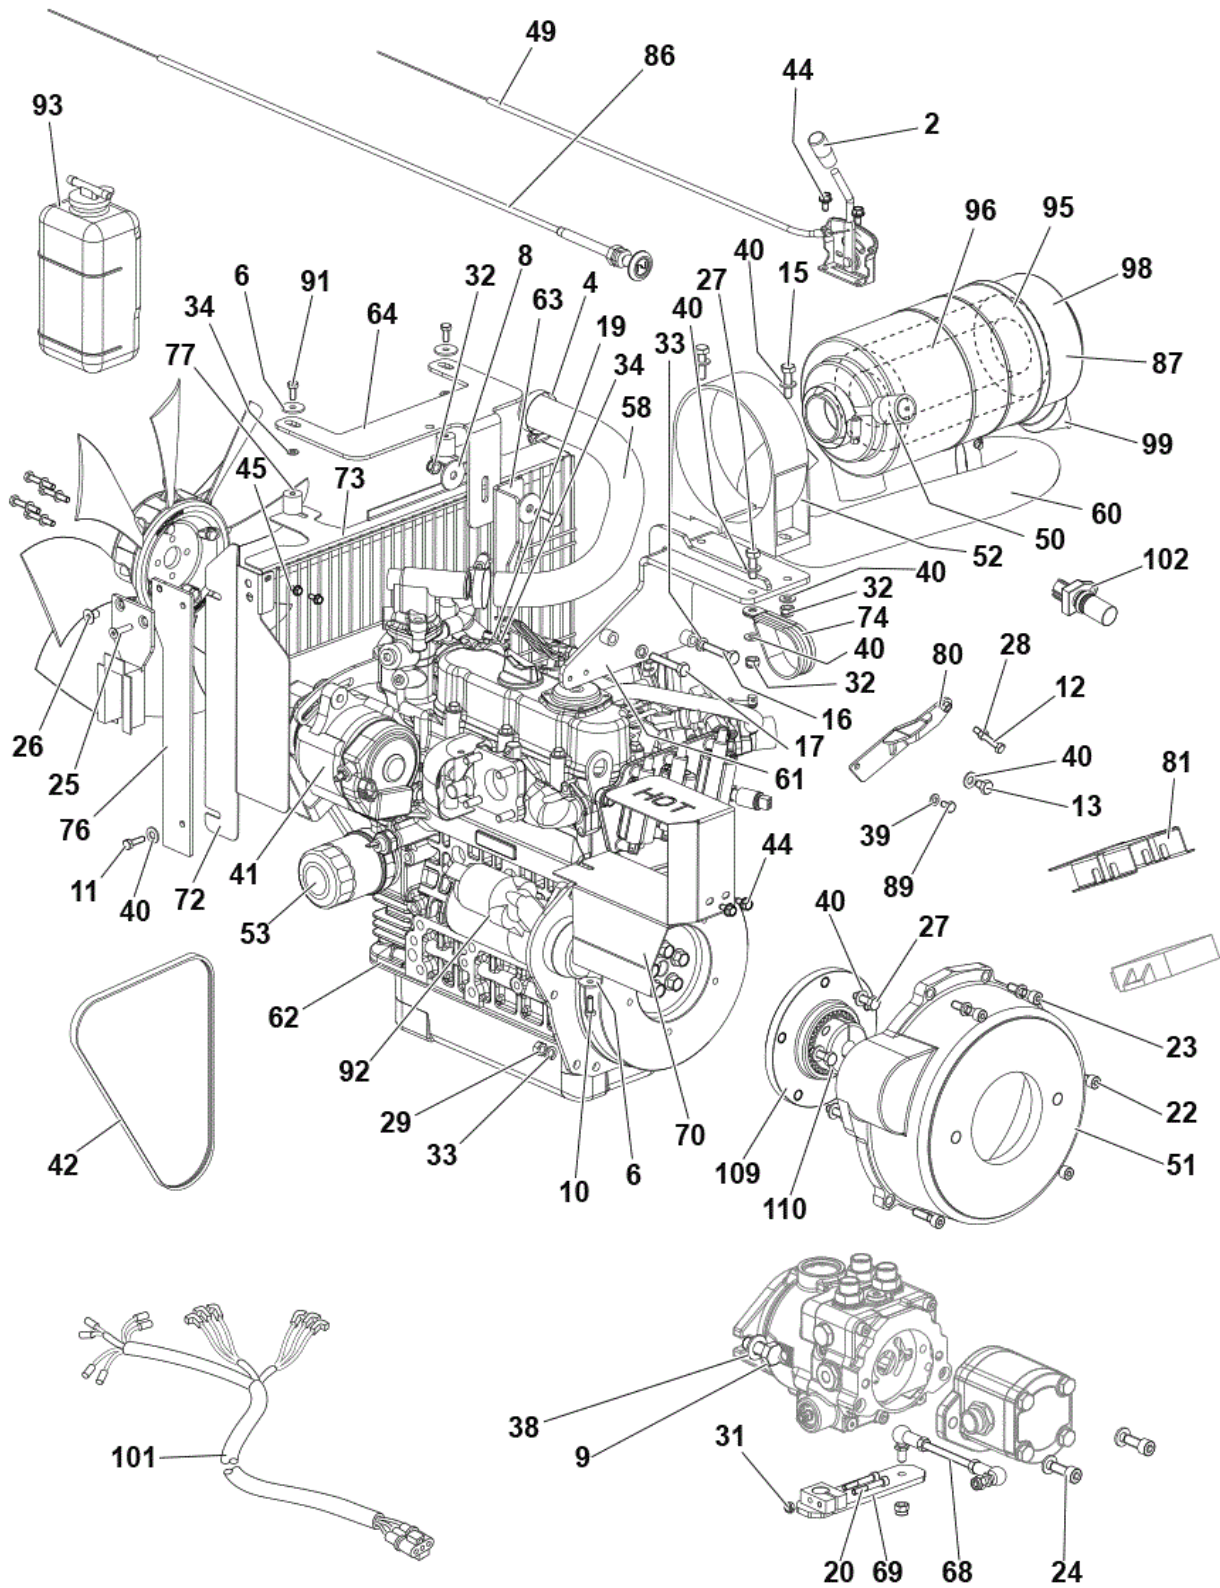

No.	Part No.	Qty.	Description	Part Note
1	1466344000	2	TIE CABLE 4.8X200 BLACK 10 PCS SET	
2	L08812349	1	KNOB	
3	33023594	3	CLAMP HOSE 8-12/9 DIN3017 2 PCS SET	
4	33003548	5	CLAMP HOSE 30-45/12 DIN3017	
5	33003557	1	COLLAR	
41	33019147	1	ALTERNATOR 12V 60A	
42	33020018	1	BELT F ALTERNATOR	
47	33017231	1	MUFFLER	
48	33023145	1	HOSE AIR INTAKE SIP	
49	33017250	1	LEVER W/CABLE F THROTTLE	
50	33017251	1	INDICATOR RESTRICTION SIGNAL SERVICING	
51	33017265	1	BELLOUSING CPL F KUBOTA ENGINE DF972	
52	33017293	1	SUPPORT PLASTIC AIR FILTER	
53	33018851	1	FILTER OIL ENGINE	
54	33017441	1	BRACKET MET. F BATTERY GUIDE	
56	33017913	1	SUPPORT MOTOR	
57	33017914	1	TUBE EXHAUST PIPE	[1]
58	33017915	1	HOSE UPPER RADIATOR L.440MM SIP	
60	33020516	1	TUBE RUBBER LPG ENGINE AIR INTAKE	
61	33017918	1	PLATE	
62	33017064	1	ENGINE PETROL-LPG 972 CC.	
63	33018002	1	BRACKET ENGINE LATERAL	
64	33018003	1	BRACKET RADIATOR LATERAL	
59	33020453	1	TUBE RUBBER LOWER F RADIATOR	
66	33018372	1	FILTER FUEL	[2]
67	33023016	7	CLAMP HOSE SPRINGBAND 15/12 DIN3021	
68	33020345	1	CONNECTION PEDAL LPG KIT	[3]
68	33022168	1	CONNECTION PEDAL PETROL-LPG KIT	[4]
69	33018468	1	WORKING LEVER DIESEL PUMP	[5]
70	33018628	1	CRANKCASE MUFFLER PROTECTION	[1]
71	33018697	1	FAN MULTIWING D.370 8 BLADE	
72	33018813	1	PLATE RADIATOR RIGHT MET.	
73	33018814	1	GRILL SAFETY MET.	
74	33023619	1	CLAMP HOSE D.50 SIP	
75	33023297	4	VIBRATION DAMPER BELL SHAPED M12 D64 SIP	
76	33019468	1	BRACKET F TANK WATER MET.	
77	33019121	1	VIBRATION DAMPING RADIATOR KIT	
79	1467085000	1	BATTERY STARTER 12V 77AH-C20 SIP	
80	33020208	1	BRACKET RPM SETTING	
81	33020209	1	PLATE PROTECTION	
82	33023430	1	HOSE FUEL D.7.9X14.3 L.250MM SIP	
83	33023431	2	HOSE FUEL D.7.9X14.3 L.70MM SIP	
84	33023432	1	HOSE FUEL D.7.9X14.3 L.1260MM SIP	
85	33020228	1	CONDUIT CORRUGATED D.16.2 L.1200MM SIP	
86	33023158	1	CABLE CHOKE KIT	
87	145 0231 000	1	FILTER AIR	
88	146 0771 000	3	CLAMP HOSE 47-67 / 12	
92	33020017	1	STARTER	
93	33019456	1	TANK WATER OVERFLOW W/MOUNT	
95	33020446	1	FILTER MAIN	
96	33017438	1	FILTER SAFETY	
98	33020445	1	BOTTOM FILTER	
99	33014386	1	EVACUATION VALVE	
101	33019243	1	HARNES MOTOR PETROL KIT	[6]
102	33022568	1	SENSOR FLYWHEEL	
K1	33019119	1	ACCELERATOR KIT	[7]
K2	33019120	1	VIBRATION DAMPING ENGINE KIT	[8]
K3	33020419	1	VIBRATION DAMPING RADIATOR KIT	[9]