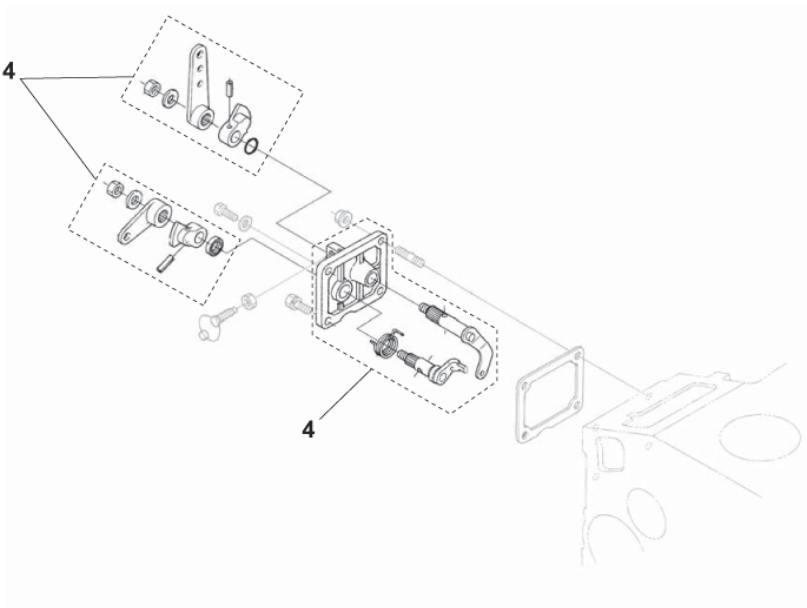

SPARE PARTS DIESEL ENGINE -7

SR 1601 LPG3

2017.11.02

2016.05.18

No.	Part No.	Qty.	Description	Part Note
1	33021492	1	SPRING	
2	33021493	1	SPRING F DIESEL MOTOR	
3	33021494	1	REGULATOR COMPLETE	
4	33021495	1	CONTROL PLATE SPEED COMPLETE