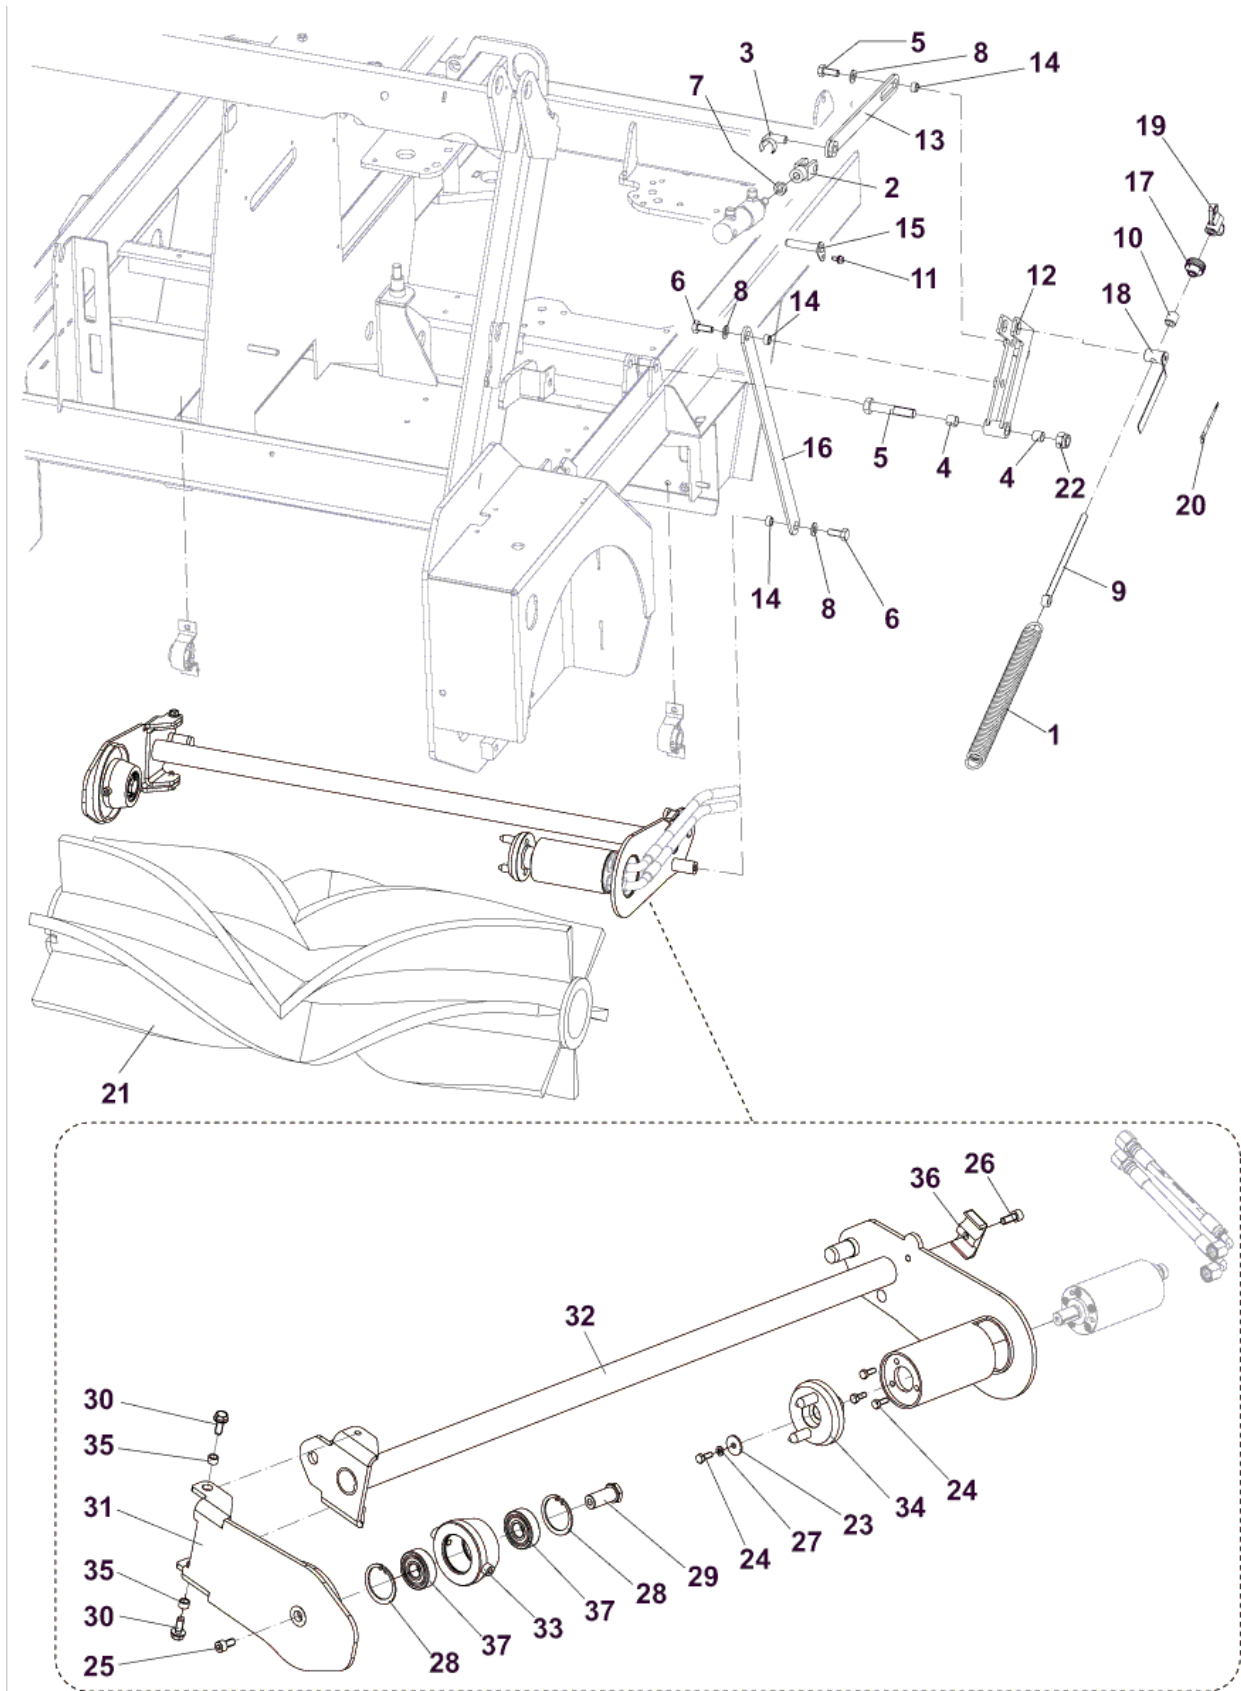

MAIN BROOM ASSY

SR 1601 LPG3

2017.11.02

2018.06.27

MAIN BROOM ASSY

SR 1601 LPG3

2017.11.02

2018.06.27

No.	Part No.	Qty.	Description	Part Note
1	33002106	1	SPRING EXTENSION D.E.30 WIRE D.4	
21	33018853	1	BROOM MAIN 310X900 CHEVRON 6R PPL 0.7	
21	33018855	1	BROOM MAIN 310X900 CHEVRON 6R UNION MIX	[1]
21	33018854	1	BROOM MAIN 310X900 CHEVRON 6R MIX STEEL	[2]
21	33018852	1	BROOM MAIN 310X900 CHEVRON 6R NYLON	[2]
31	33017007	1	FLANGE RT F MAIN BROOM GALV.	
32	33023483	1	SUPPORT F MAIN BROOM SIP	
33	33017140	1	HUB IDLE GALV. F MAIN BROOM	
34	33017141	1	HUB MAIN BROOM ELECTRIC MOTOR GALV.	
37	33023722	2	BEARING BALL 6303 2RS DOUBLE LIP SIP	
K1	33023484	1	SUPPORT MOTOR KIT	[3]
K2	33023721	1	HUB AND BEARING BALL KIT	[4]
K3	33018865	1	PLATE MAIN BROOM KIT	[5]
K4	33018868	1	LEVER WELDT KIT	[6]
K5	33018867	1	TIE-ROD EYE D.10 KIT	[7]
K6	33018869	1	LEVER F MAIN BROOM LIFTING KIT	[8]

Part Notes:

- [1] - see PI 2014-003 TTY

- OPTIONAL
- [2] - OPTIONAL
- [3] - NOT SHOWN - POS. 26-30-31-32-35-36
- [4] - NOT SHOWN - POS. 23-24-25-27-28-29-33-34-37
- [5] - NOT SHOWN - POS. 2-3-6-7-8-11-13-14-15
- [6] - NOT SHOWN - POS. 4-5-12-22
- [7] - NOT SHOWN - POS. 9-10-17-18-19-20
- [8] - NOT SHOWN - POS. 6-8-14-16