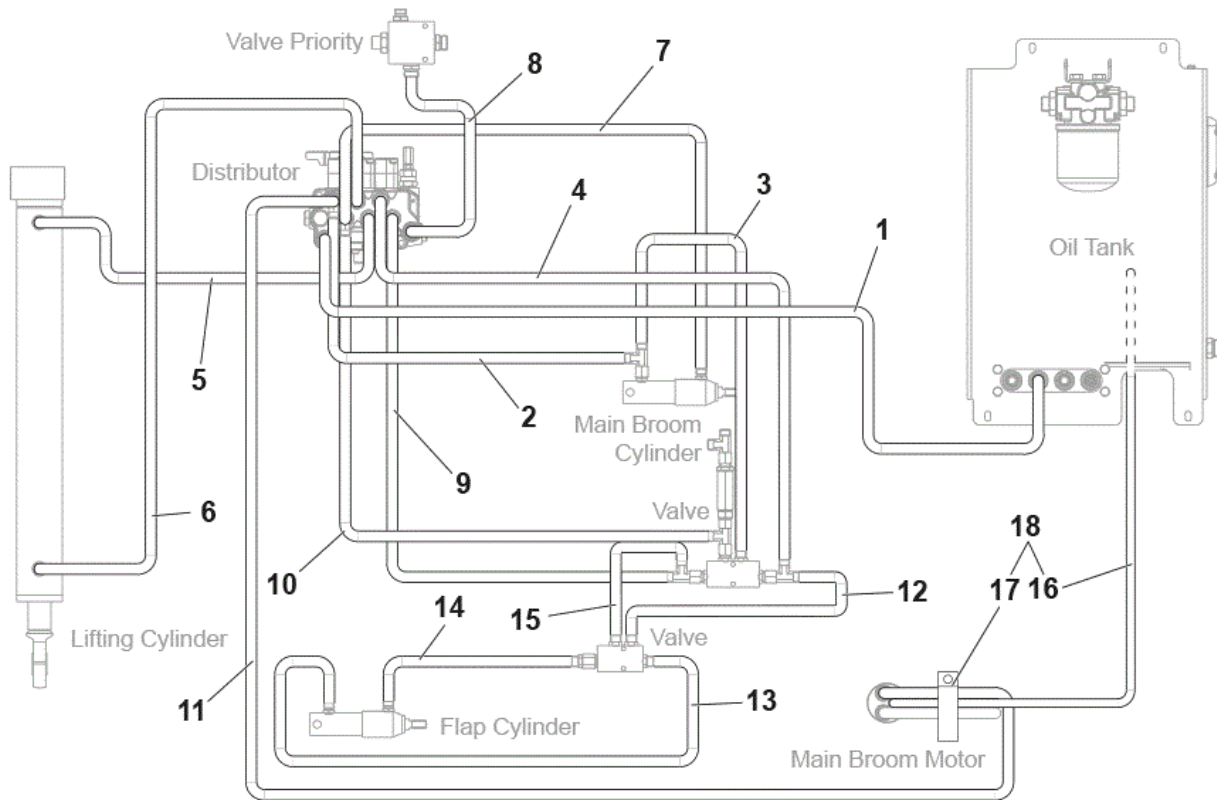

FLAP AND HOPPER SCHEME

SR 1601 LPG3

2018.06.20

2018.06.20

No.	Part No.	Qty.	Description	Part Note
1	33017650	1	HOSE HYDRAULIC 1/2 L 1050	
2	33017635	1	HOSE HYDRAULIC 1/4 L 1580	
3	33017634	1	HOSE HYDRAULIC 1/4 L 500	
4	33017628	1	HOSE HYDRAULIC 1/4 L 1100	
5	33017652	1	HOSE HYDRAULIC 1/4 L 650	
6	33017627	1	HOSE HYDRAULIC 1/4 L 460	
7	33017632	1	HOSE HYDRAULIC 1/4 L 1650	
8	33020135	1	HOSE HYDRAULIC 1/2 L 950	
9	33017653	1	HOSE HYDRAULIC 1/4 L 1500	
10	33017633	1	HOSE HYDRAULIC 1/4 L 1390	
11	33017655	1	HOSE HYDRAULIC 3/8 L.1400	
12	33019714	1	HOSE HYDRAULIC 1/4 L 450	
13	33017638	1	HOSE HYDRAULIC 1/4 L 2790	
14	33017647	1	HOSE HYDRAULIC 1/4 L 2320	
15	33019713	1	HOSE HYDRAULIC 1/4 L 450	
16	33023475	1	DRAIN HOSE KIT	
17	33023476	1	PLATE F HOSES KIT	
18	33023474	1	DRAIN HOSE 1/4 F MAIN BROOM CPL KIT	[1]

Part Notes:

[1] - SEE INST. INSTR. 33023478