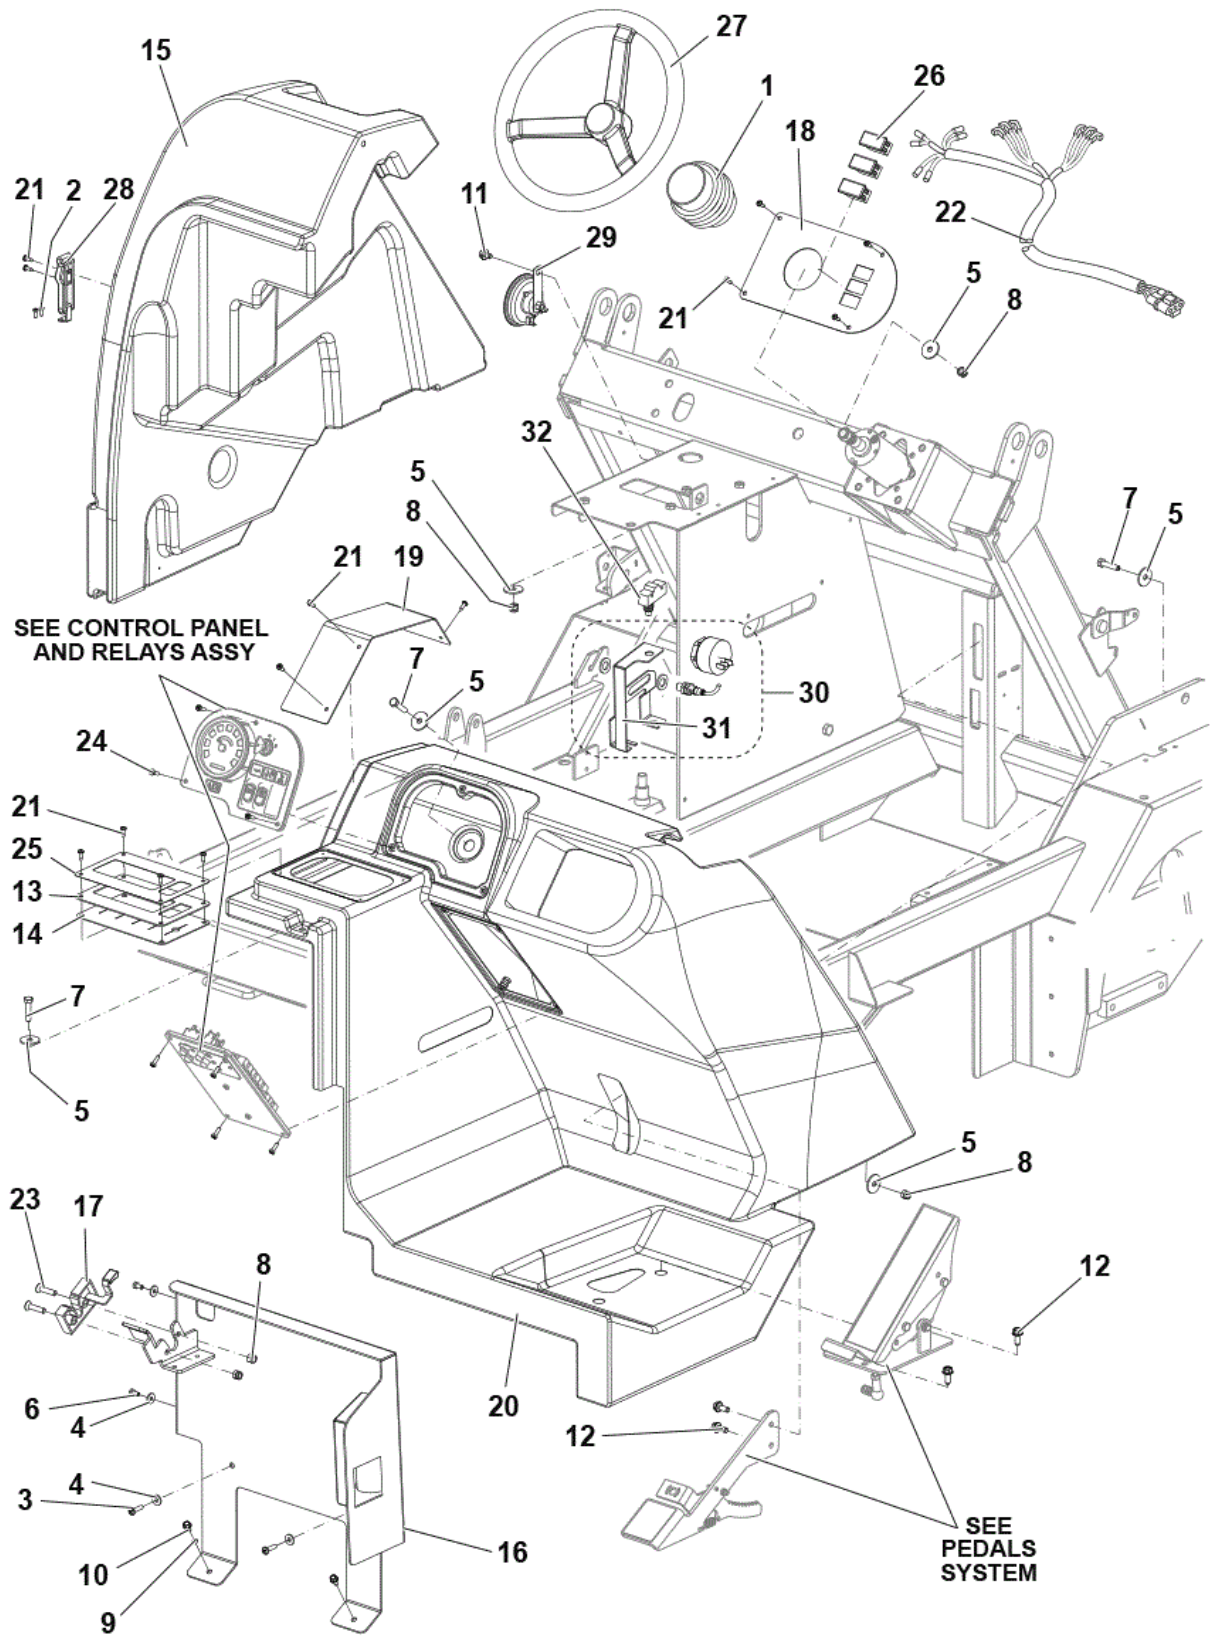

No.	Part No.	Qty.	Description	Part Note
1	8-33-02360	1	HOSE- HEAT SHIELD	
13	33017163	1	PLATE	
14	33017164	1	RUBBER LEVER COVER F DISTRIBUTOR HOUSING	
15	33021154	1	WATER TANK KIT	[1]
15	33017169	1	COVER SIDE PLASTIC GREY	
16	33017175	1	PLATE REAR COVER LATCH MET.	
17	33017176	1	LATCH SLAM	
18	33017224	1	COVER PLATE NON TILT STEERING WHEEL	
19	33017246	1	PLATE F HOOD MET.	
20	33017256	1	CONSOLE PLASTIC GREY	
22	33017355	1	HARNESS MACHINE ENGINE	
25	33017379	1	DECAL DISTRIBUTOR	
26	909 5836 000	3	COVER HOLE PLASTIC BLACK	
27	33018170	1	STEERING WHEEL D.362 TAPER 1/12	
28	56507188	1	LATCH HOPPER COVER	
29	145 3801 000	1	HORN 12V 112DB	
30	33022642	1	BUZZER REVERSE GEAR ENGINE KIT	[2]
31	33022403	1	BRACKET FOR SENSOR ENGINE VERSION	[3]
32	1466507000	1	MICROSWITCH 15A 250V SIP	
K1	33023646	1	LATCH SOFT DRAW RUBBER KIT	[4]
K2	33020341	1	HARDWARE CONTROL LEFT KIT	[5]
K3	33018861	1	BLOCK BONNET KIT	[6]
K4	33020342	1	HARDWARE CONTROL RIGHT KIT	[7]

Part Notes:

1. [1] - FOR MAXI VERSION ONLY
2. [2] - SEE INST. INSTR. 33019168
   UNTIL S/N 38100134500024 - SEE TSB-FC-2013-148
3. [3] - UNTIL S/N 38100134500024 - CODE 33022405 NO MORE AVAILABLE- SEE TSB-FC-2013-148
4. [4] - NOT SHOWN - POS. 2-21-28 - Q.ty 2 pcs
5. [5] - NOT SHOWN - POS. 2-5-7-8-11-12-21
6. [6] - NOT SHOWN - POS. 3-9-12-16-24 REAR COVER ASSY - POS. 17-23
7. [7] - NOT SHOWN - POS. 3-4-5-6-7-8-9-10-11-12-21-23-24