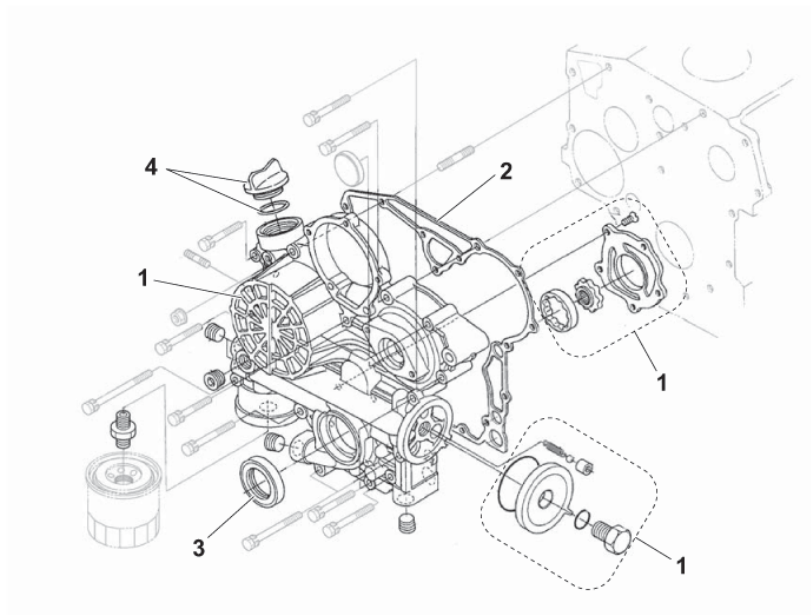

SPARE PARTS DIESEL ENGINE -2

SR 1601 LPG3

2017.11.02

2016.05.18

No.	Part No.	Qty.	Description	Part Note
1	33021412	1	GEAR BOX COMPLETE	
2	33021414	1	GASKET BOX	
3	33021415	1	OIL SEAL	
4	33021567	1	CAP FILLER OPENING KIT	
5	33021418	1	COVER MOTOR HEAD COMPLETE	
6	33021568	1	COUPLING KIT