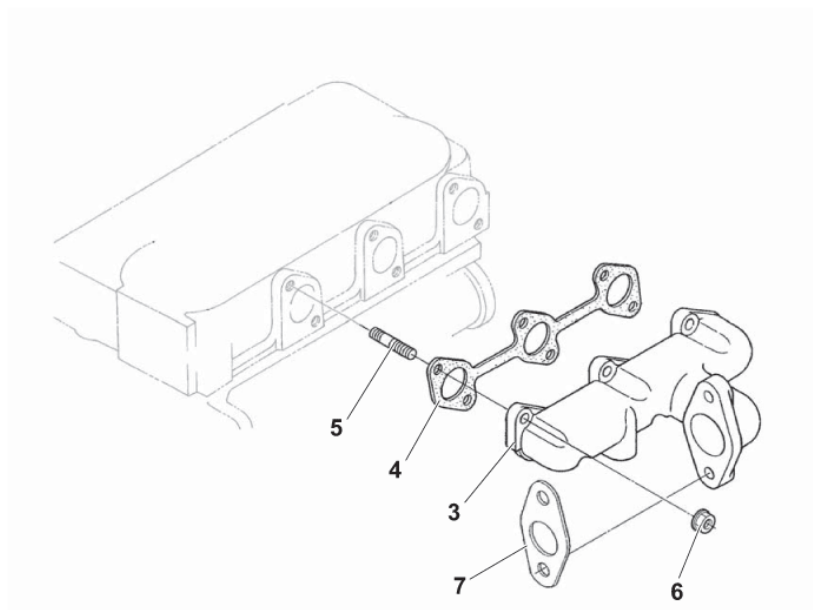

Position 19 not available

SPARE PARTS DIESEL ENGINE -12

SR 1601 LPG3

2017.11.02

2016.05.18

No.	Part No.	Qty.	Description	Part Note
1	33021522	1	RESERVE TANK COMPLETE	
2	33021523	3	VALVE INLET	
3	33021524	3	VALVE EXHAUST	
4	33021525	6	SPRING VALVE	
5	33021526	6	BRACKET SPRING	
6	33021527	6	PLIERS CLOSING	
7	33021528	6	VALVE SEAL	
8	33021529	6	CLOSING VALVE	
9	33021530	1	SHAFT VALVE	
10	33021531	2	SCREW F KUBOTA ENGINE	
11	33021532	3	BRACKET BALANCER	
12	33021533	1	PIN	
13	33021534	2	WASHER F KUBOTA ENGINE	
14	33021535	2	WASHER F KUBOTA ENGINE	
15	33021536	2	SPRING	
16	33021537	6	ARM BALANCE	
17	33021538	6	SCREW REGULATOR F KUBOTA ENGINE	
18	33021539	6	NUT F KUBOTA ENGINE	
20	33021540	3	STUD BOLT F KUBOTA DIESEL MOTOR	
21	33021541	3	NUT F KUBOTA ENGINE	
22	33021542	3	WASHER F DIESEL ENGINE	