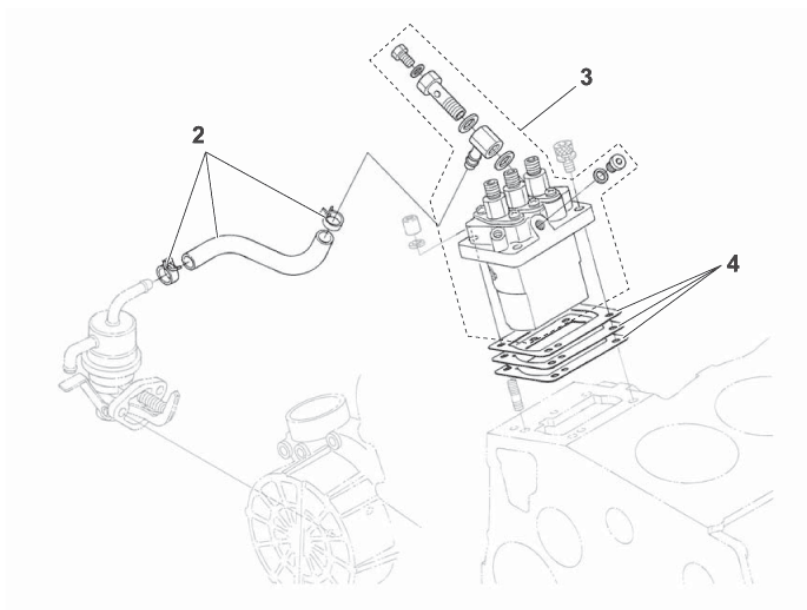

SPARE PARTS DIESEL ENGINE -6

SR 1601 LPG3

2017.11.02

2016.05.18

No.	Part No.	Qty.	Description	Part Note
1	33020380	1	SOLENOID VALVE STOP	
2	33021479	1	HOSE FUEL	
3	33021480	1	PUMP INJECTION COMPLETE	
4	33021575	1	INJECTION PUMP THICKNESS KIT