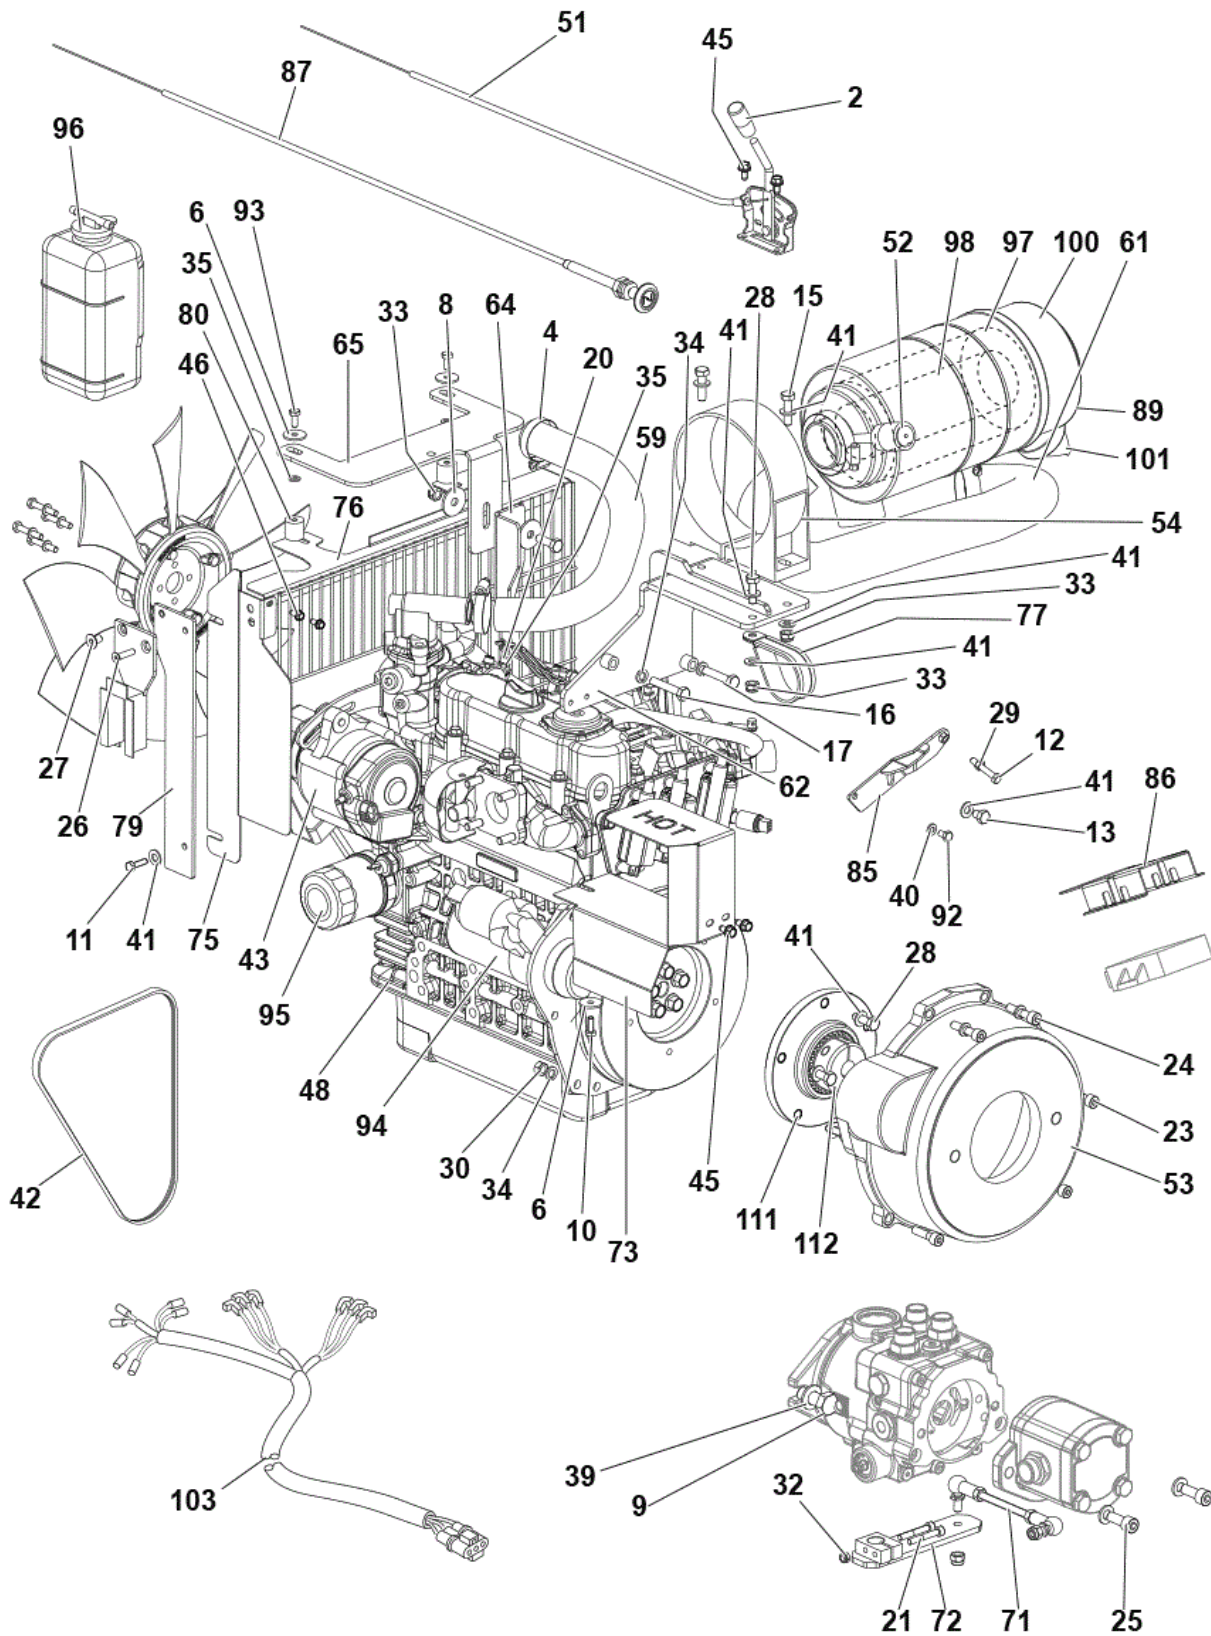

ASSY LPG ENGINE 1

SR 1601 LPG3

2018.06.08

2021.05.05

No.	Part No.	Qty.	Description	Part Note
1	1466344000	2	TIE CABLE 4.8X200 BLACK 10 PCS SET	
2	L08812349	1	KNOB	
3	33003494	2	CLAMP 12-22	
4	33003548	3	CLAMP HOSE 30-45/12 DIN3017	
5	33003557	1	COLLAR	
42	33020018	1	BELT F ALTERNATOR	
43	33019147	1	ALTERNATOR 12V 60A	
48	33017064	1	ENGINE PETROL-LPG 972 CC.	
49	33017231	1	MUFFLER	
50	33023145	1	HOSE AIR INTAKE SIP	
51	33017250	1	LEVER W/CABLE F THROTTLE	
52	33017251	1	INDICATOR RESTRICTION SIGNAL SERVICING	
53	33017265	1	BELLOUSING CPL F KUBOTA ENGINE DF972	
54	33017293	1	SUPPORT PLASTIC AIR FILTER	
55	33017441	1	BRACKET MET. F BATTERY GUIDE	
57	33017913	1	SUPPORT MOTOR	
58	33017914	1	TUBE EXHAUST PIPE	[1]
59	33017915	1	HOSE UPPER RADIATOR L.440MM SIP	
61	33020516	1	TUBE RUBBER LPG ENGINE AIR INTAKE	
62	33017918	1	PLATE	
63	33017919	1	SUPPORT LPG REGULATOR MET. BLACK	
64	33018002	1	BRACKET ENGINE LATERAL	
65	33018003	1	BRACKET RADIATOR LATERAL	
66	33018004	1	HOSE OIL DRAIN D.10X17 L.650MM SIP	
67	33021152	1	HOSE FUEL ECE67 CL.2 D.12X19 L.290MM SIP	
68	33023464	1	HOSE FUEL D.4.8X10.3 L.650MM KIT	
69	33020453	1	TUBE RUBBER LOWER F RADIATOR	
70	33021334	1	REGULATOR LPG KIT	
71	33020345	1	CONNECTION PEDAL LPG KIT	[2]
71	33022168	1	CONNECTION PEDAL PETROL-LPG KIT	[3]
72	33018468	1	WORKING LEVER DIESEL PUMP	[4]
73	33018628	1	CRANKCASE MUFFLER PROTECTION	[1]
74	33018697	1	FAN MULTIWING D.370 8 BLADE	
75	33018813	1	PLATE RADIATOR RIGHT MET.	
76	33018814	1	GRILL SAFETY MET.	
77	33023619	1	CLAMP HOSE D.50 SIP	
78	33023297	4	VIBRATION DAMPER BELL SHAPED M12 D64 SIP	
79	33019468	1	BRACKET F TANK WATER MET.	
82	33019622	2	SCREW M8X16 HEX HD FLA THD FORM DIN7500	
80	33019121	1	VIBRATION DAMPING RADIATOR KIT	
83	1467085000	1	BATTERY STARTER 12V 77AH-C20 SIP	
84	33019894	1	HOSE OIL DRAIN L.540MM SIP	
85	33020208	1	BRACKET RPM SETTING	
86	33020209	1	PLATE PROTECTION	
87	33023158	1	CABLE CHOKE KIT	
88	33020330	1	CONDUIT CORRUGATED D.21.6 L.240MM SIP	
89	145 0231 000	1	FILTER AIR	
90	33023593	3	CLAMP HOSE 8-16/9 DIN3017 2 PCS SET	
91	146 0771 000	3	CLAMP HOSE 47-67 / 12	
94	33020017	1	STARTER	
95	33018851	1	FILTER OIL ENGINE	
96	33019456	1	TANK WATER OVERFLOW W/MOUNT	
97	33020446	1	FILTER MAIN	
98	33017438	1	FILTER SAFETY	
100	33020445	1	BOTTOM FILTER	
101	33014386	1	EVACUATION VALVE	
102	33020453	1	TUBE RUBBER LOWER F RADIATOR	
103	33020347	1	HARNES ENGINE LPG KIT