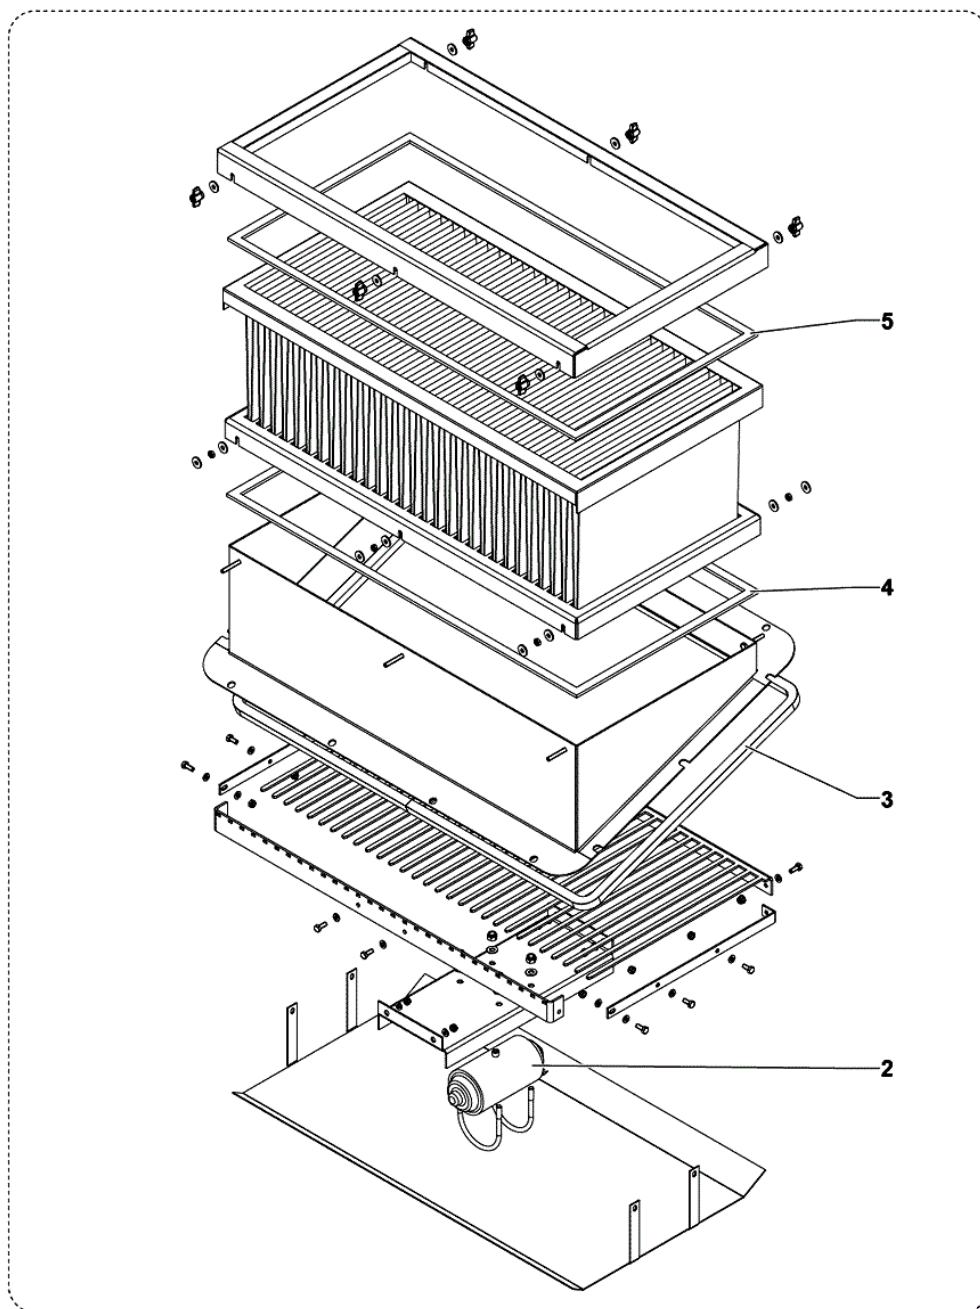

1

ACCESSORIES - 8

SR 1601 LPG3

2018.06.21

2018.06.21

No.	Part No.	Qty.	Description	Part Note
1	33019176	1	FILTER POCKET 12V KIT	[1]
2	146 1104 000	1	MOTOR FILTER SHAKER 90W 12V	
3	33018634	1	GASKET ADHESIVE 15X15 L.2560MM	
4	33017421	1	GASKET ADHESIVE 15X5 L.2200MM SIP	
5	33017423	1	GASKET ADHESIVE 15X5 L.2250MM SIP	

Part Notes:

[1] - OPTIONAL - SEE INST. INSTR. 33018766