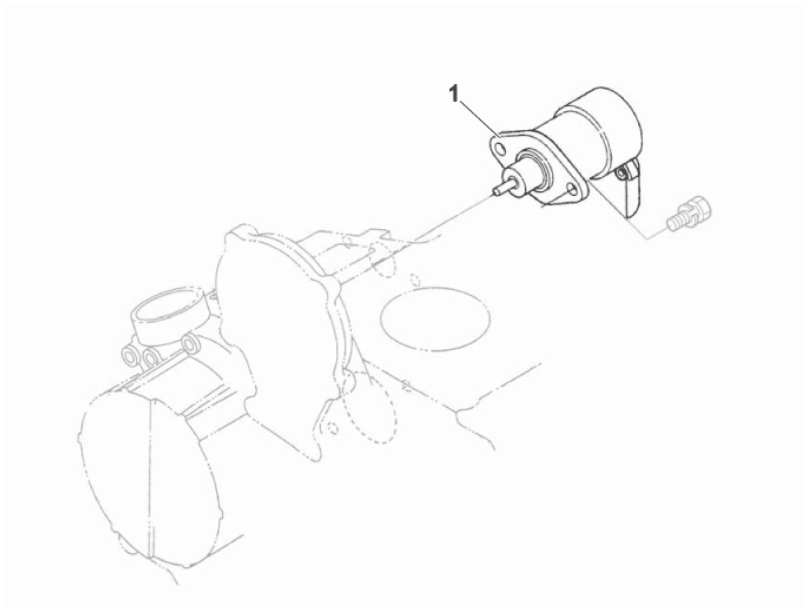

SPARE PARTS DIESEL ENGINE -5

SR 1601 LPG3

2017.11.02

2016.05.18

No.	Part No.	Qty.	Description	Part Note
1	33021571	1	INJECTION SHAFT KIT	
2	33021466	1	REGULATOR SHAFT COMPLETE	
3	33021572	1	BEARING BALL F DIESEL ENGINE KIT	
4	33021473	1	REGULATOR IDLE	
5	33021574	1	ADJUSTMENT SCREW KIT	