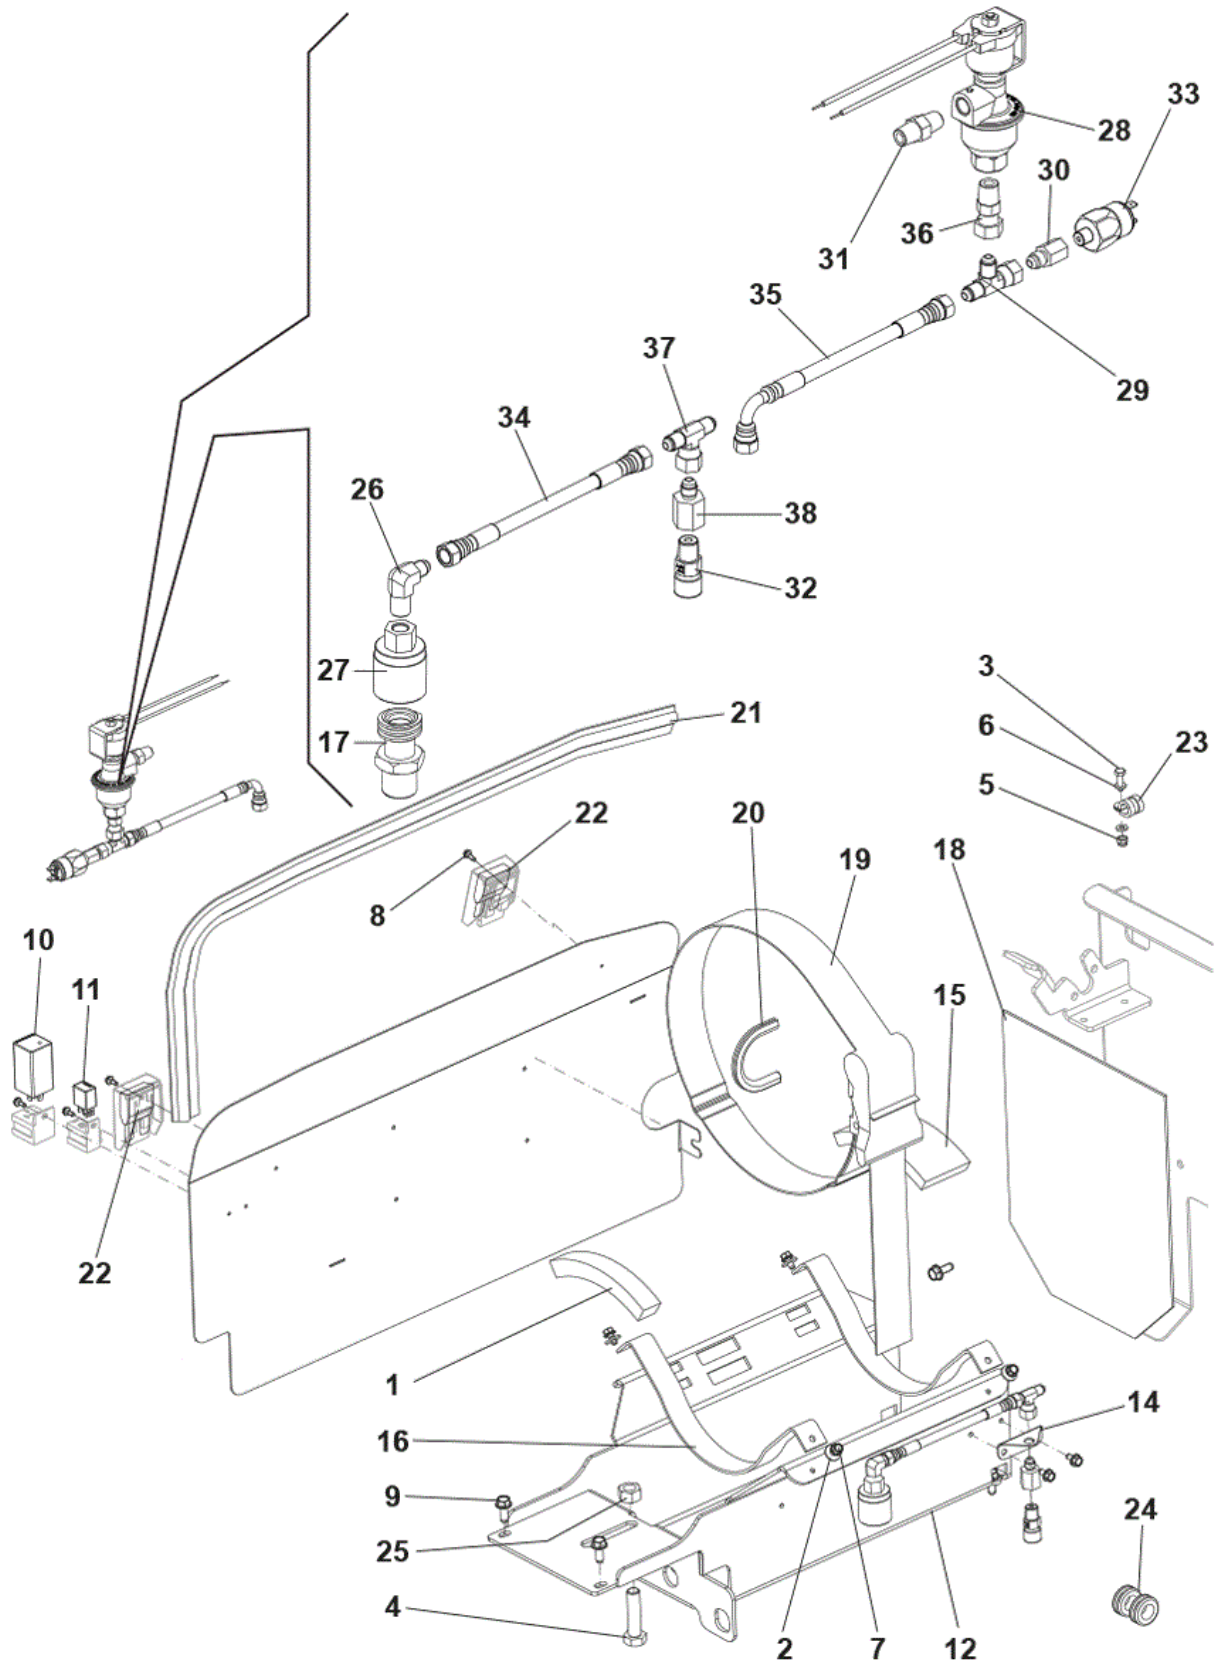

No.	Part No.	Qty.	Description	Part Note
1	33020059	1	GASKET ADHESIVE	
10	1466195000	1	TIMER SIP	
11	33009141	1	MICRO RELAY 12V CHANGEOVER	
12	33018366	1	SUPPORT LPG TANK MET. GREY	
14	33019841	1	BRACKET FOR FITTING	[1]
15	33019908	1	GASKET TANK LPG	
16	33019909	2	PROTECTION RUBBER F LPG TANK HOUSING	
18	33019929	1	RUBBER GAS TANK	
19	1467064000	1	BAND POLYESTER W/RACKET SIP	
20	33020027	1	GASKET U SHAPED PVC L.150MM	
21	33020028	1	GASKET BULB REINFORCED L.995MM	
22	146 1873 000	2	FUSE BLADE 50A	
23	909 5896 000	4	CLAMP HOSE D.12	
27	33019848	1	CONNECTOR CHECK 1/4 NPT	
28	33017756	1	SOLENOID VALVE 12V THREADS 1/4 NPT UL AP	
32	1467063000	1	VALVE SECURITY 400PSI SIP	
33	33022290	1	SWITCH PRESSURE 1.1 BAR SIP	
34	33019309	1	HOSE LPG SYSTEM L. 620MM	
35	33019310	1	HOSE LPG SYSTEM L. 1450MM	[2]
41	33020327	1	CONNECTOR VALVE CHECK 1-1/4 M 3/8 F	
K1	33020417	1	FITTINGS SOLENOID VALVE KIT	[3]
K2	33020343	1	HARDWARE SUPPORT TANK KIT	[4]

Part Notes:

1. [1] - NO LONGER AVAILABLE
   [2] - NO LONGER AVAILABLE
   UNTIL S/N 3810115200001
   [3] - NOT SHOWN - POS. 26-29-30-31-36-37-38
   [4] - NOT SHOWN - POS. 1-2-3-4-5-6-7-8-9-24-25