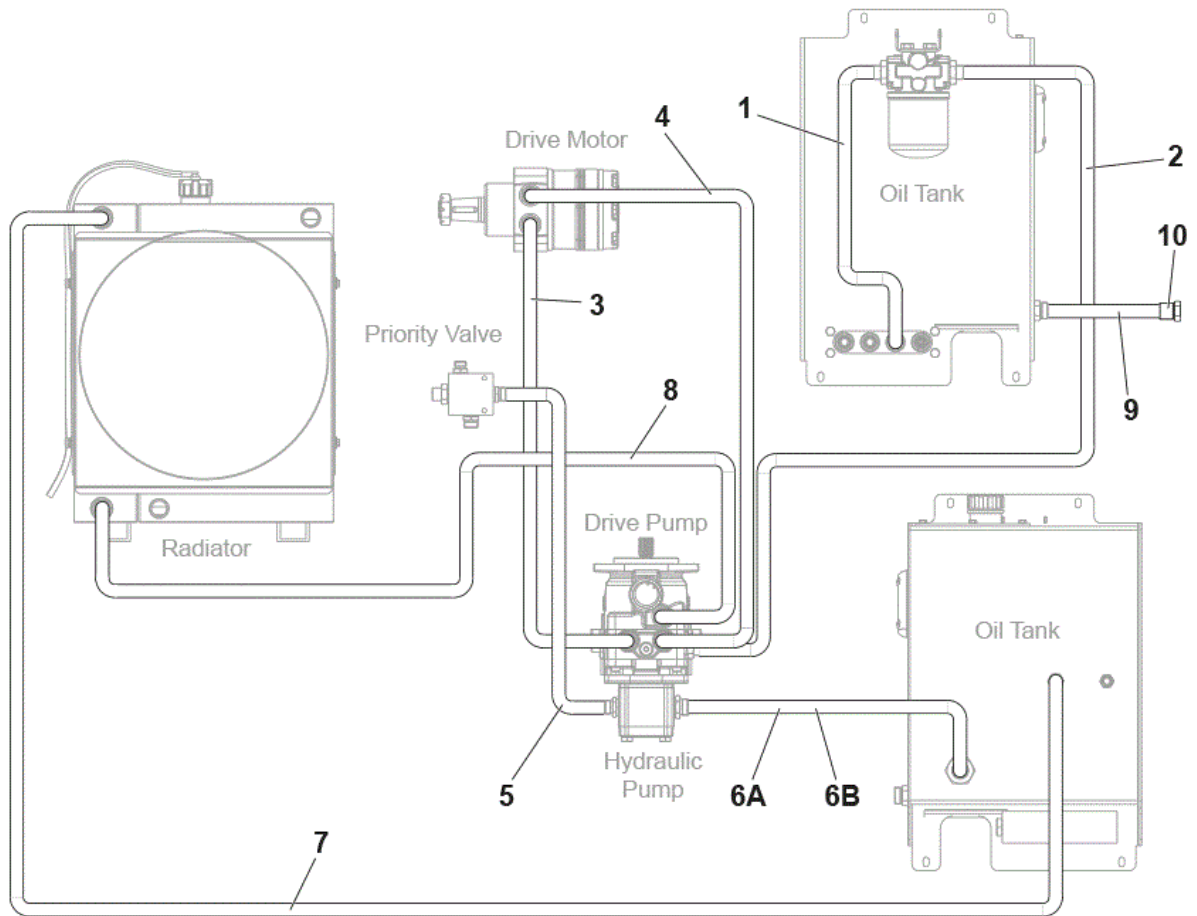

No.	Part No.	Qty.	Description	Part Note
1	33017649	1	HOSE HYDRAULIC 1/2 L 450	
2	33017636	1	HOSE HYDRAULIC 1/2 L 1040	
3	33023254	1	HOSE HYDR. 1/2 R16 L.1430MM W/SHEATH SIP	
4	33023253	1	HOSE HYDR. 1/2 R16 L.1470MM W/SHEATH SIP	[1]
5	33020134	1	HOSE HYDRAULIC 1/2 L 500	
6A	33017651	1	HOSE HYDRAULIC 3/4 L 900	[2]
6B	33022399	1	HOSE HYDRAULIC R1AT 3/4 L 840	[3]
7	33023251	1	HOSE HYDR. 1/2 R16 L.1500MM W/SHEATH SIP	[1]
8	33023252	1	HOSE HYDR. 1/2 R16 L.1100MM W/SHEATH SIP	[1]
9	33017620	1	HOSE HYDRAULIC 1/2 L. 660	
10	33011456	1	PLUG HEX HD 1/2 CYL.	

Part Notes:

- [1] - SEE TSB-FC-2015-021
- [2] - GUARANTEE DATE EXPIRED

Valid for Model no. 13300101 UNTIL S.N. 3810123600007

Valid for Model no. 13300148 UNTIL S.N. 3810124500030

Valid for Model no. 13300105 UNTIL S.N. 3810123500024

Valid for Model no. 13300161 UNTIL S.N. 3810123600006

- [3] - Valid for Model no. 13300101 STARTING FROM S/N 3810123600008

Valid for Model no. 13300148 STARTING FROM S/N 3810124500031

Valid for Model no. 13300105 STARTING FROM S/N 3810123500025

Valid for Model no. 13300161 STARTING FROM S/N 3810123600007