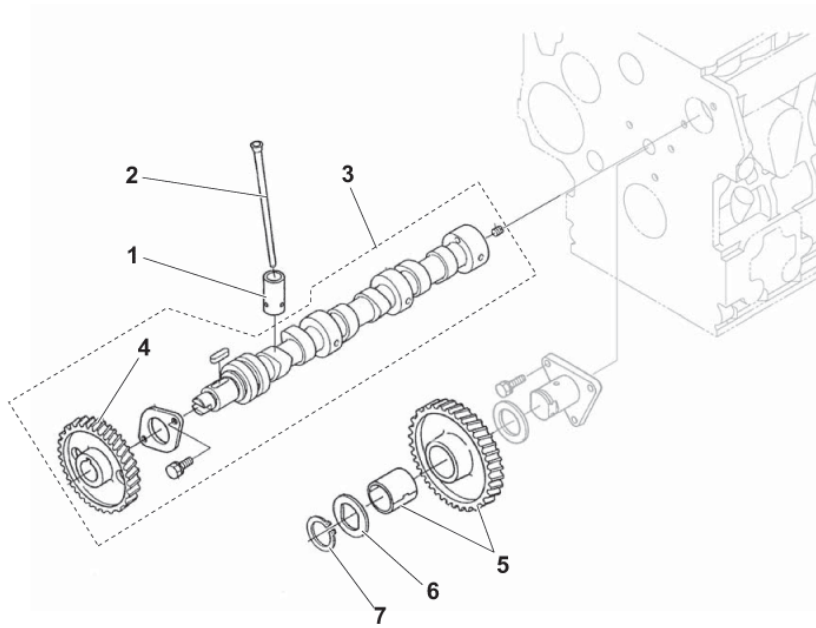

SPARE PARTS DIESEL ENGINE -4

SR 1601 LPG3

2017.11.02

2016.05.18

No.	Part No.	Qty.	Description	Part Note
1	33021437	6	TAPPET	
2	33021438	6	ROD TAPPET	
3	33021440	1	CAMSHAFT	
4	33021441	1	GEAR SHAFT	
5	33021442	1	COUNTERGEAR COMPLETE	
6	33021443	1	WASHER F KUBOTA ENGINE	
7	33021444	1	RING	
8	33021445	3	PISTON	
9	33021446	3	PISTON RING KIT	
10	33021447	3	CONNECTING ROD CPL	
11	33021448	1	CRANKSHAFT COMPLETE	
12	33021449	1	SPACER SHAFT F DIESEL MOTOR	
13	33021450	1	O-RING FOR SHAFT	
14	33021451	2	THICKNESS STANDARD	
15	33021452	2	THICKNESS STANDARD