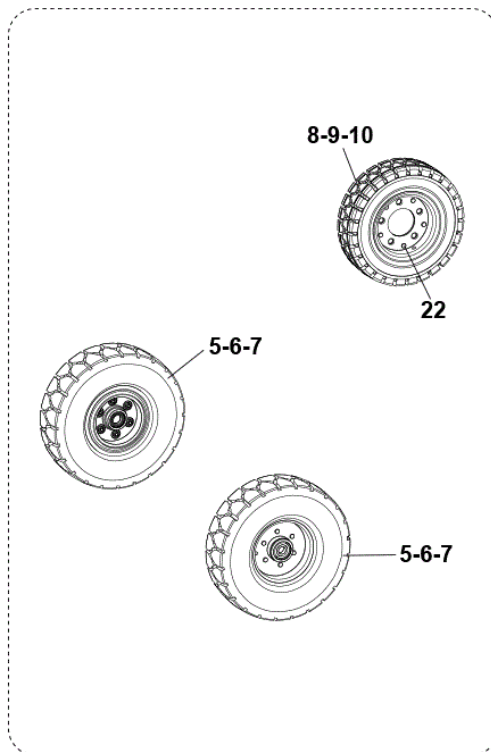

Part Notes:

- [1] - OPTIONAL - SEE INST. INSTR. 33020363
 [2] - NOT SHOWN - POS. 2-3-4-5-6-7-8-9-10-11-12-13-14-15-16-17-18-24-27-28-29-30-31-32-33-35-36

No.	Part No.	Qty.	Description	Part Note
5	33022518	1	WHEELS PNEUMATIC 5.008/8 KIT	
6	33023373	2	TIRE 5.00/8 SIP	
7	33023374	2	TUBE INNER 5.00/8 SIP	
8	33023375	1	WHEEL CPL 4.00/8 PNEUMATIC SIP	
9	33023372	1	TIRE 4.00/8 SIP	
10	33023370	1	TUBE INNER 4.00/8 SIP	
11	33023232	1	LIGHT FRONT 12V KIT	[1]
12	33019736	1	SWITCH FRONT LIGHT KIT	
13	1466367000	2	LIGHT WORK 12V CPL SIP	[2]
14	1466368000	2	BULB LIGHT 12V 55W H3 SIP	[2]
15	33023236	1	CIRCUIT BREAKER 10A SIP	
16	33019219	1	HARNES FRONT HEADLIGHT 12 V	[2]
17	33019171	1	GUARD OVERHEAD KIT	[3]
19	33019174	1	STEERING ADJUSTABLE KIT	[4]
20	33022286	1	STEERING UNIT HYDROST.POWER 50CC SIP	
20	33022033	1	GASKET STEERING UNIT KIT	[5]
21	33022486	1	HARNES BEACON FOR OHG KIT	[6]
22	33023369	1	STUD BOLT F WHEELS KIT	
23	56507039	1	AMBER STROBE FOR OHG	[7]
24	56507038	1	AMBER STROBE NO OHG	[8]
25	33022681	1	HARDWARE BEACON KIT	[9]