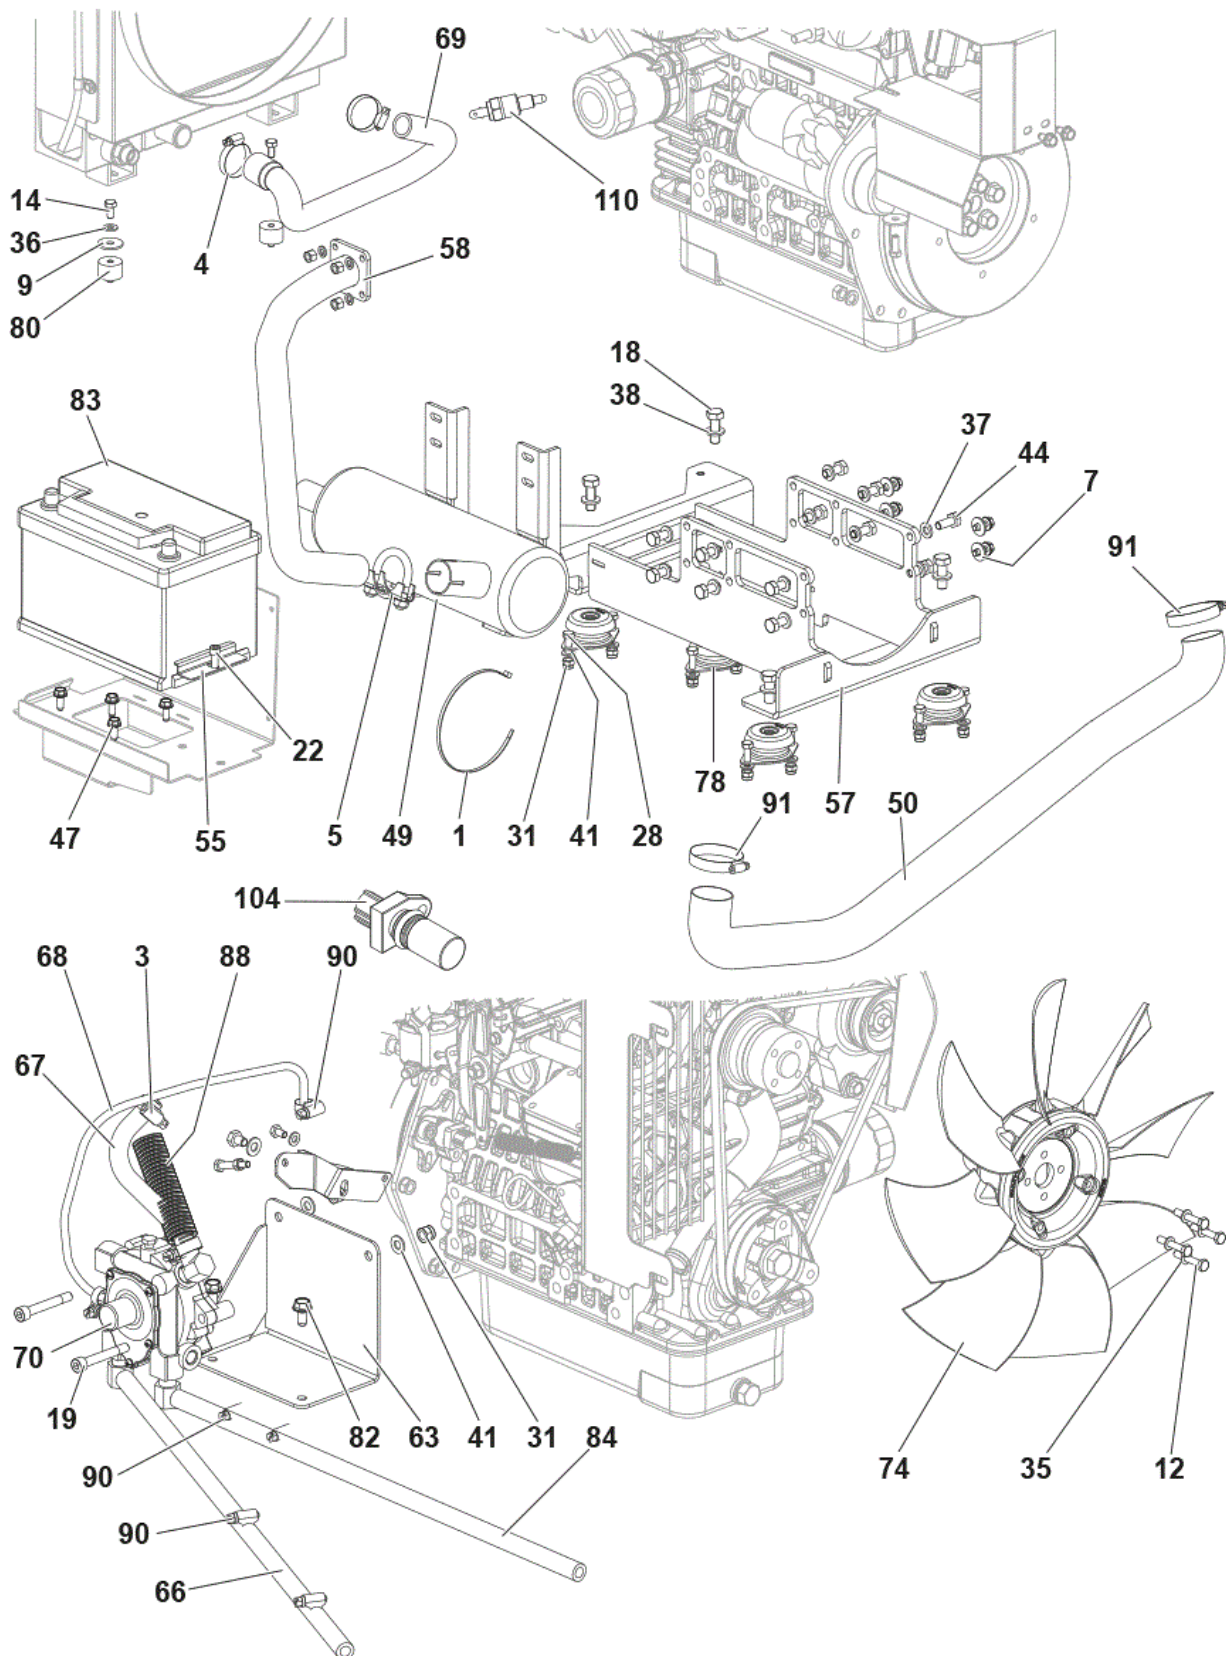

No.	Part No.	Qty.	Description	Part Note
1	1466344000	1	TIE CABLE 4.8X200 BLACK 10 PCS SET	
2	L08812349	1	KNOB	
3	33003494	2	CLAMP 12-22	
4	33003548	5	CLAMP HOSE 30-45/12 DIN3017	
5	33003557	1	COLLAR	
42	33020018	1	BELT F ALTERNATOR	
43	33019147	1	ALTERNATOR 12V 60A	
48	33017064	1	ENGINE PETROL-LPG 972 CC.	
49	33017231	1	MUFFLER	
50	33023145	1	HOSE AIR INTAKE SIP	
51	33017250	1	LEVER W/CABLE F THROTTLE	
52	33017251	1	INDICATOR RESTRICTION SIGNAL SERVICING	
53	33017265	1	BELLOUSING CPL F KUBOTA ENGINE DF972	
54	33017293	1	SUPPORT PLASTIC AIR FILTER	
55	33017441	1	BRACKET MET. F BATTERY GUIDE	
57	33017913	1	SUPPORT MOTOR	
58	33017914	1	TUBE EXHAUST PIPE	[1]
59	33017915	1	HOSE UPPER RADIATOR L.440MM SIP	
61	33020516	1	TUBE RUBBER LPG ENGINE AIR INTAKE	
62	33017918	1	PLATE	
63	33017919	1	SUPPORT LPG REGULATOR MET. BLACK	
64	33018002	1	BRACKET ENGINE LATERAL	
65	33018003	1	BRACKET RADIATOR LATERAL	
66	33018004	1	HOSE OIL DRAIN D.10X17 L.650MM SIP	
67	33021152	1	HOSE FUEL ECE67 CL.2 D.12X19 L.290MM SIP	
68	33023464	1	HOSE FUEL D.4.8X10.3 L.650MM KIT	
69	33020453	1	TUBE RUBBER LOWER F RADIATOR	
70	33021334	1	REGULATOR LPG KIT	
71	33020345	1	CONNECTION PEDAL LPG KIT	[2]
71	33022168	1	CONNECTION PEDAL PETROL-LPG KIT	[3]
72	33018468	1	WORKING LEVER DIESEL PUMP	[4]
73	33018628	1	CRANKCASE MUFFLER PROTECTION	[1]
74	33018697	1	FAN MULTIWING D.370 8 BLADE	
75	33018813	1	PLATE RADIATOR RIGHT MET.	
76	33018814	1	GRILL SAFETY MET.	
77#	33023619	1	CLAMP HOSE D.50 SIP	
78	33023297	4	VIBRATION DAMPER BELL SHAPED M12 D64 SIP	
79	33019468	1	BRACKET F TANK WATER MET.	
80	33019121	1	VIBRATION DAMPING RADIATOR KIT	
83	1467085000	1	BATTERY STARTER 12V 77AH-C20 SIP	
84	33019894	1	HOSE OIL DRAIN L.540MM SIP	
85	33020208	1	BRACKET RPM SETTING	
86	33020209	1	PLATE PROTECTION	
87	33023158	1	CABLE CHOKE KIT	
88	33020330	1	CONDUIT CORRUGATED D.21.6 L.240MM SIP	
89	145 0231 000	1	FILTER AIR	
90#	33023593	3	CLAMP HOSE 8-16/9 DIN3017 2 PCS SET	
91	146 0771 000	3	CLAMP HOSE 47-67 / 12	
94	33020017	1	STARTER	
95	33018851	1	FILTER OIL ENGINE	
96	33019456	1	TANK WATER OVERFLOW W/MOUNT	
97	33020446	1	FILTER MAIN	
98	33017438	1	FILTER SAFETY	
100	33020445	1	BOTTOM FILTER	
101	33014386	1	EVACUATION VALVE	
103	33020347	1	HARNES ENGINE LPG KIT	
104	33022568	1	SENSOR FLYWHEEL	
K1	33019119	1	ACCELERATOR KIT	[5]