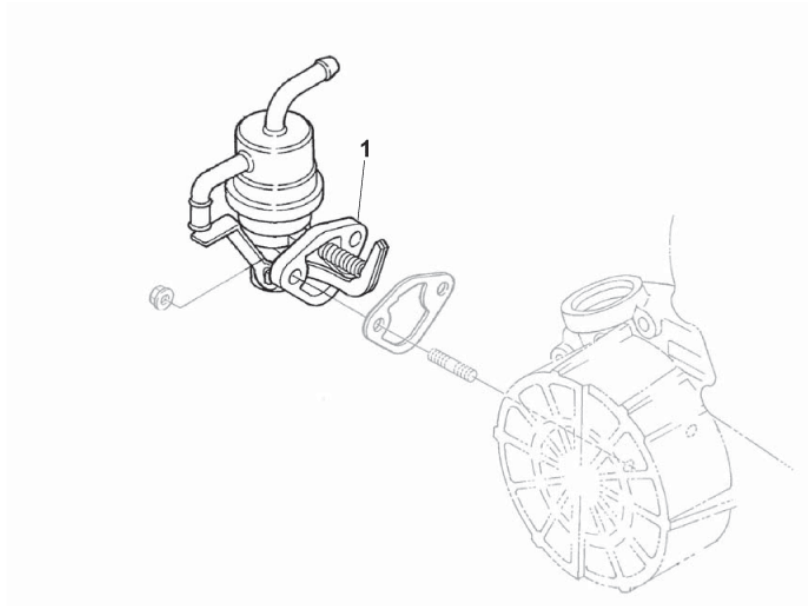

SPARE PARTS DIESEL ENGINE -8

SR 1601 LPG3

2018.10.04

2018.10.05

No.	Part No.	Qty.	Description	Part Note
1	33021577	1	INJECTORS PIPE KIT	
2	33021498	3	INJECTOR COMPLETE	
3	33021499	1	CONNECTION GLOW PLUG	
4	33020439	1	GLOW PLUGS KIT SR1601 D3	
5	33019749	1	FILTER FUEL	
6	33020381	1	FILTER DIESEL	
7	33021579	1	OIL FILTER PLUG KIT