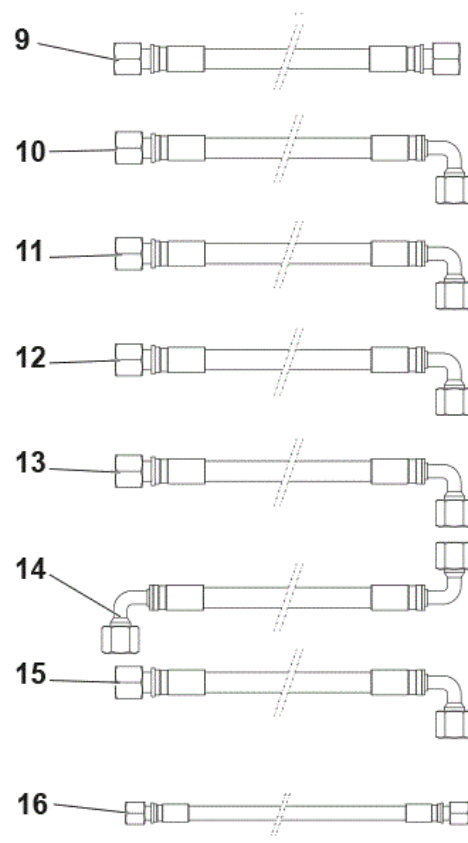

FLAP AND HOPPER SCHEME

SR 1601 LPG3

2018.06.20

2018.06.20

No.	Part No.	Qty.	Description	Part Note
1	33017650	1	HOSE HYDRAULIC 1/2 L 1050	
2	33017635	1	HOSE HYDRAULIC 1/4 L 1580	
3	33017634	1	HOSE HYDRAULIC 1/4 L 500	
4	33017628	1	HOSE HYDRAULIC 1/4 L 1100	
5	33017652	1	HOSE HYDRAULIC 1/4 L 650	
6	33017627	1	HOSE HYDRAULIC 1/4 L 460	
7	33017632	1	HOSE HYDRAULIC 1/4 L 1650	
8	33020135	1	HOSE HYDRAULIC 1/2 L 950	
9	33017653	1	HOSE HYDRAULIC 1/4 L 1500	
10	33017633	1	HOSE HYDRAULIC 1/4 L 1390	
11	33017655	1	HOSE HYDRAULIC 3/8 L.1400	
12	33019714	1	HOSE HYDRAULIC 1/4 L 450	
13	33017638	1	HOSE HYDRAULIC 1/4 L 2790	
14	33017647	1	HOSE HYDRAULIC 1/4 L 2320	
15	33019713	1	HOSE HYDRAULIC 1/4 L 450	
16	33023475	1	DRAIN HOSE KIT	
17	33023476	1	PLATE F HOSES KIT	
18	33023474	1	DRAIN HOSE 1/4 F MAIN BROOM CPL KIT	[1]

Part Notes:

[1] - SEE INST. INSTR. 33023478