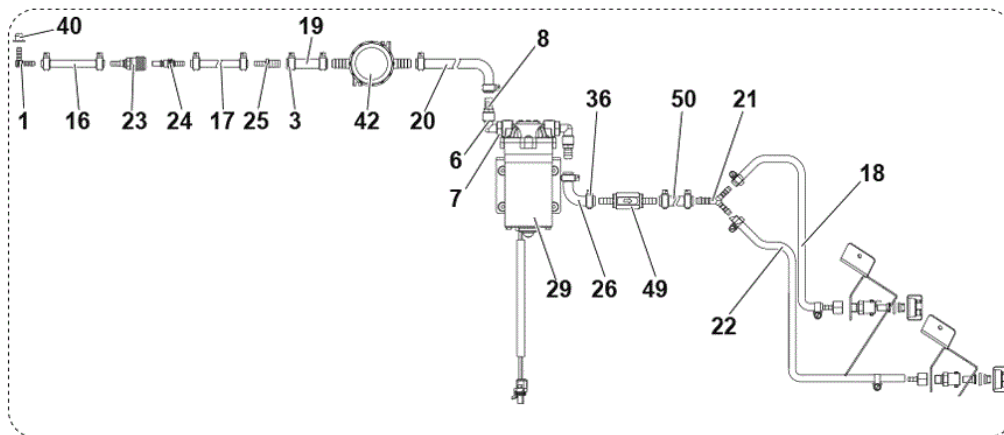

No.	Part No.	Qty.	Description	Part Note
1	33020824	1	BARB HOSE 90 D.8 PLAST.	
6	33011224	2	FITTING 90 M-F 1/4	
7	33011494	2	REDUCTION GEAR MF 3/8 1	
8	33011522	2	BARB HOSE STRAIGHT 1/4 D.10.5 MET.	
11	33019325	1	SWITCH WATER FLUSHING KIT	
12	33023236	1	CIRCUIT BREAKER 10A SIP	
13	33017386	1	CAP RUBBER 3/8 F CIRCUIT BREAKER	
14	33017927	1	BRACKET LEFT SIDE	
15	33017928	1	BRACKET RIGHT SIDE	
21	1467179000	1	ELBOW Y D.6-8-6 2 PCS SET	
23	1465915000	1	CONNECTOR FEMALE	
24	1465916000	1	CONNECTOR MALE	
25	1467180000	1	FITTING STRAIGHT REDUCER 4 PCS SET	
29	33019329	1	PUMP WATER KIT	
30	1467248000	2	RING NUT QUICK COUPLING SIP	
31	33020865	2	ADAPTER SPRAY KIT	
32	1467245000	2	CHECK VALVE FILTER SIP	
33	1467247000	2	NOZZLE SPRAY D.0.53 BRASS SIP	
33	1467246000	2	NOZZLE SPRAY D.0.33 SS SIP	
36	33023593	4	CLAMP HOSE 8-16/9 DIN3017 2 PCS SET	
40	909 6089 000	1	GROMMET D.18 TYPE P WS6	
41	9097385000	1	CAP SOLUTION TANK PLAST.	
42	9100000860	1	FILTER WATER SIP	
43	9100000861	1	NET WATER FILTER REINFORCED SIP	
49	33021303	1	CHECK VALVE D.10 KIT	[1]
50	33022092	1	HOSE POLYESTER REINF. D.10 L.900MM SIP	
51	9097485000	1	CABLE OPENING CAP	
K1	33019324	2	NOZZLE SPRAY KIT	[2]
K2	33019326	1	HOSES AND FITTINGS MISTING SYST.KIT	[3]
K3	33019175	1	PRE MISTING SYST. 12V KIT	[4]

Part Notes:

1. [1] - SEE INST.INSTR. 33021304
   [2] - Pos 30-31-32-33
   [3] - NOT SHOWN - Pos 1-2-3-4-5-6-7-8-9-16-17-18-19-20-21-22-23-24-25-26-37-34-38-39-40-49
   [4] - NOT SHOWN - OPTIONAL - SEE INST. INSTR. 33019169