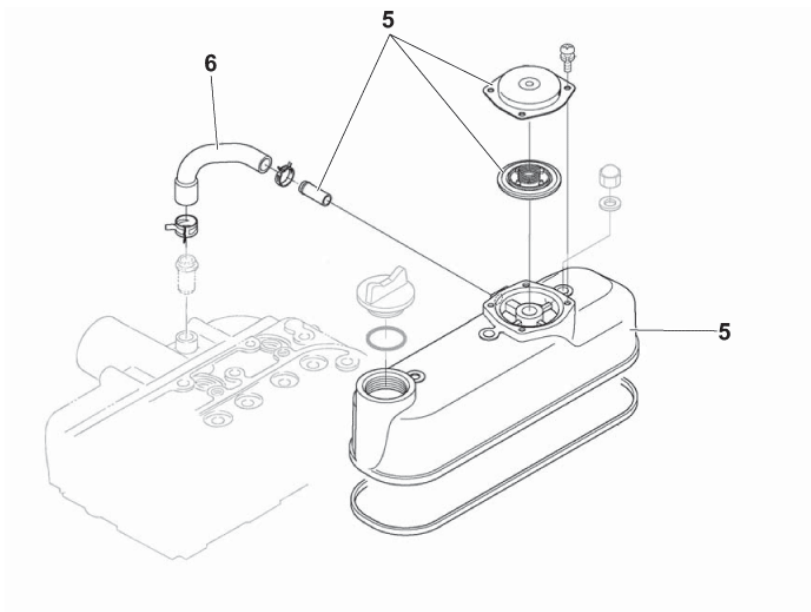

SPARE PARTS DIESEL ENGINE -2

SR 1601 LPG3

2017.11.02

2016.05.18

No.	Part No.	Qty.	Description	Part Note
1	33021412	1	GEAR BOX COMPLETE	
2	33021414	1	GASKET BOX	
3	33021415	1	OIL SEAL	
4	33021567	1	CAP FILLER OPENING KIT	
5	33021418	1	COVER MOTOR HEAD COMPLETE	
6	33021568	1	COUPLING KIT