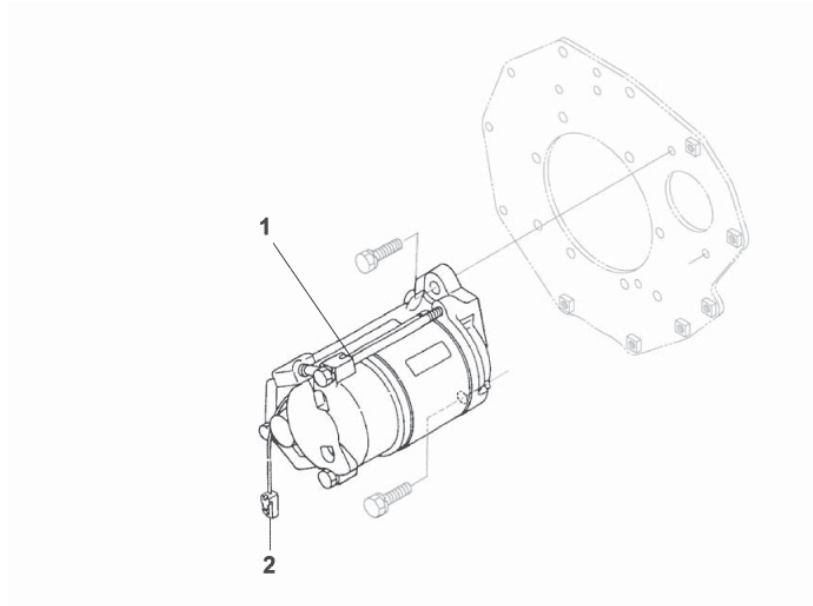

SPARE PARTS DIESEL ENGINE -14

SR 1601 LPG3

2017.11.02

2016.05.18

No.	Part No.	Qty.	Description	Part Note
1	33019149	1	STARTER	
2	33019508	1	CONNECTOR 1 WAY	
3	33018850	1	FILTER OIL ENGINE