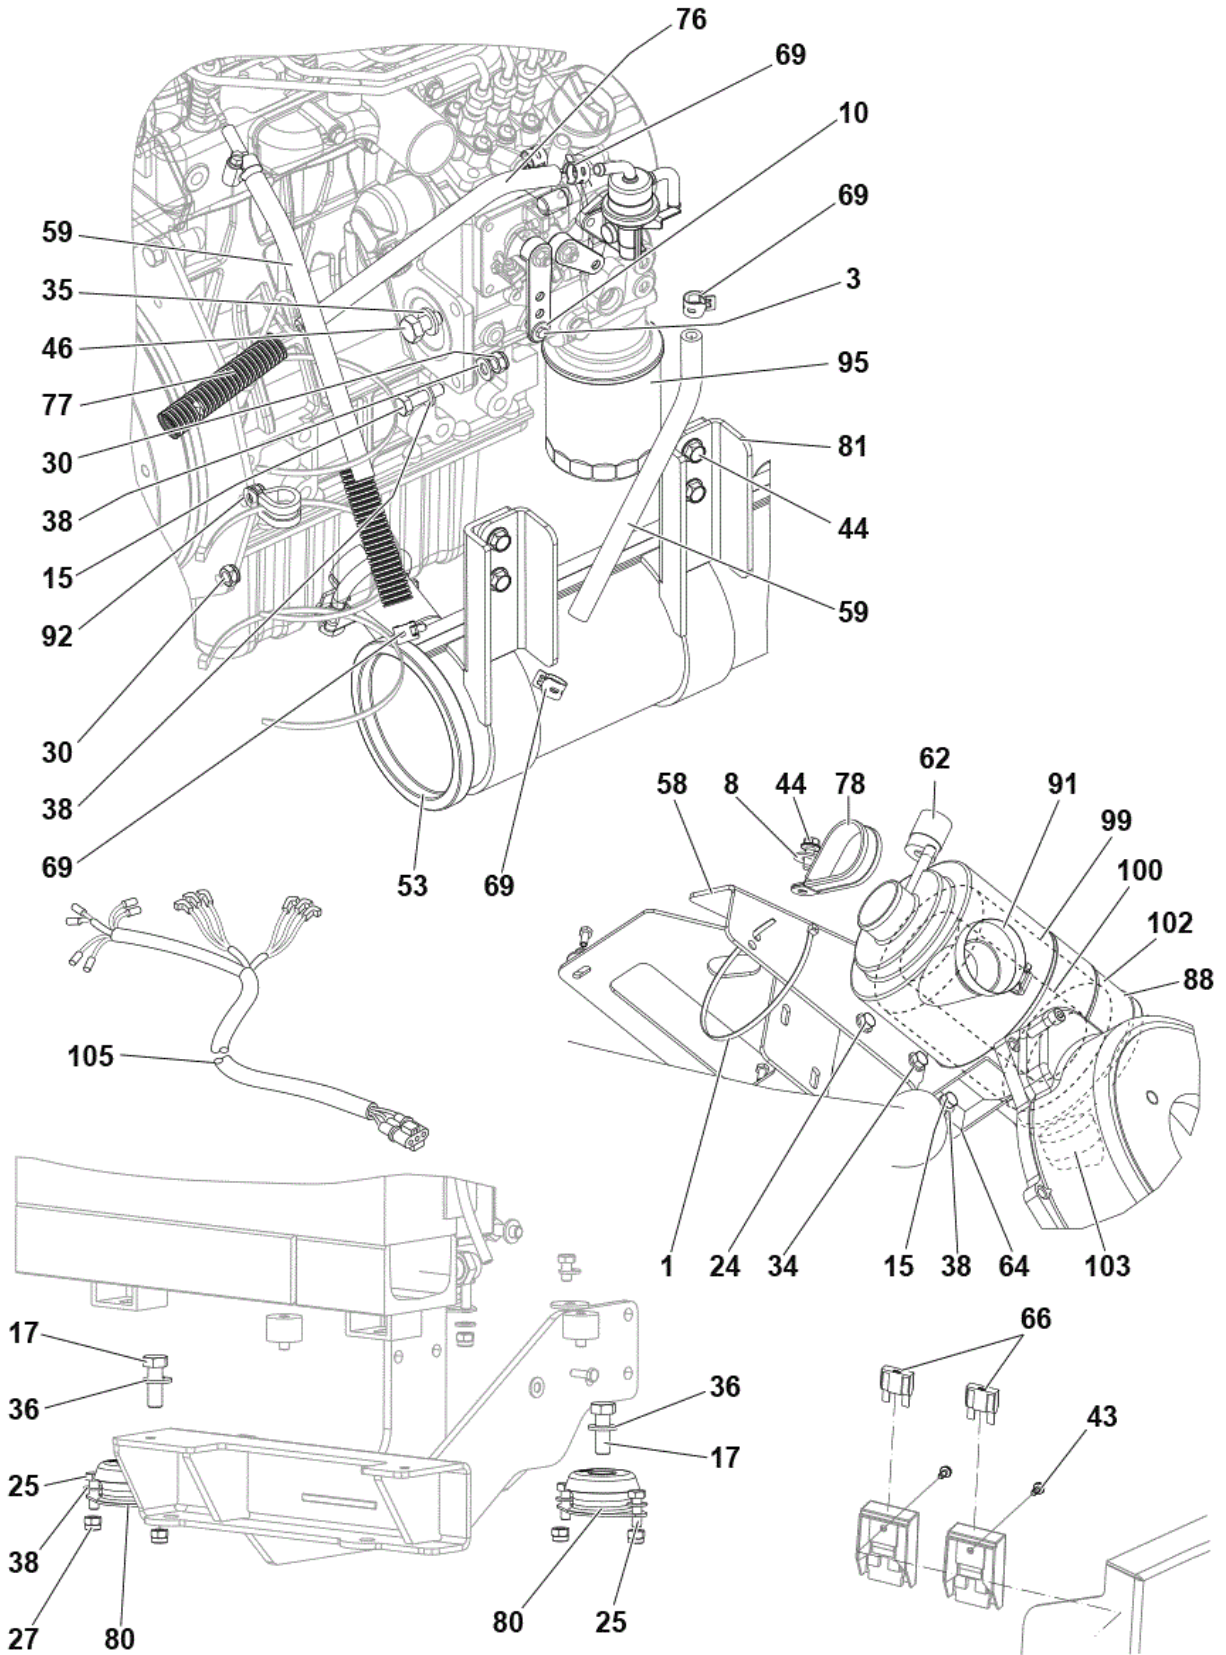

ASSY DIESEL ENGINE 2

SR 1601 LPG3

2018.06.07

2018.10.05

No.	Part No.	Qty.	Description	Part Note
1	1466344000	1	TIE CABLE 4.8X200 BLACK 10 PCS SET	
2	L08812349	1	KNOB	
3	145 9366 000	1	HOLDFAST CABLE D.3	
4	33023594	1	CLAMP HOSE 8-12/9 DIN3017 2 PCS SET	
5	33003548	4	CLAMP HOSE 30-45/12 DIN3017	
6	33003557	1	COLLAR	
47	33017208	1	BELLHOUSING CPL F KUBOTA ENGINE D1105	
48	33017209	1	SUPPORT REAR DIESEL ENGINE MET.	
49	33017210	2	SUPPORT FRONT DIESEL ENGINE GALV.	
50	33017211	1	TUBE EXHAUST PIPE	
51	33017226	1	BRACKET RADIATOR MOUNT UPPER	
52	33017227	1	BRACKET RADIATOR MOUNT UPPER	
53	33017231	1	MUFFLER	
54	33023345	1	HOSE UPPER RADIATOR L.400MM SIP	
55	33021214	1	HOSE LOWER L.250MM RADIATOR SIP	
56	33022132	1	TUBE AIR INTAKE KIT	[1]
56	33021001	1	TUBE RUBBER DIESEL ENGINE AIR INTAKE	[2]
57	33023145	1	HOSE AIR INTAKE SIP	
58	33021002	1	SUPPORT AIR FILTER MET.	[2]
59	33023426	2	HOSE FUEL D.7.9X14.3 L.1500MM SIP	
61	33017250	1	LEVER W/CABLE F THROTTLE	
62	33017251	1	INDICATOR RESTRICTION SIGNAL SERVICING	
63	33017253	1	SUPPORT FUEL FILTER MET.	
64	33017293	1	SUPPORT PLASTIC AIR FILTER	
65	33020344	1	CONNECTION PEDAL DIESEL KIT	[3]
65	33022112	1	CONNECTION PEDAL KIT	[4]
66	146 1873 000	2	FUSE BLADE 50A	
67	33017441	1	BRACKET MET. F BATTERY GUIDE	
69	33023016	7	CLAMP HOSE SPRINGBAND 15/12 DIN3021	
70	33018468	1	WORKING LEVER DIESEL PUMP	[5]
71	33018697	1	FAN MULTIWING D.370 8 BLADE	
72	33018813	1	PLATE RADIATOR RIGHT MET.	
73	33018814	1	GRILL SAFETY MET.	
74	33023427	1	HOSE FUEL D.7.9X14.3 L.350MM SIP	
75	33019106	1	CONDUIT CORRUGATED D.16.2 L.300MM SIP	
76	33023428	1	HOSE FUEL D.7.9X14.3 L.400MM SIP	
77	33019108	1	CONDUIT CORRUGATED D.16.2 L.350MM SIP	
78	33023619	3	CLAMP HOSE D.50 SIP	
79	33023805	1	ENGINE DIESEL D1105-E4B SIP	
80	33023297	4	VIBRATION DAMPER BELL SHAPED M12 D64 SIP	
81	33019467	2	STIFFENER MUFFLER MET.	
82	33019468	1	BRACKET F TANK WATER MET.	
83	33023298	1	VIBRATION DAMPER CYL. M8 M/F 2 PCS SET	
84	9100001352	2	VIBRATION-DAMPING M6 60SH SIP	
85	33019551	1	FUEL HOSE 4X9 LENGH 25 MMKIT	
86	33019552	1	GASKET U SHAPED PVC L.130MM SIP	
87	1467085000	1	BATTERY STARTER 12V 77AH-C20 SIP	
88	145 0231 000	1	FILTER AIR	
89	145 1179 000	1	ADJUSTER M6X30 GALV.	
91	146 0771 000	4	CLAMP HOSE 47-67 / 12	
92	909 5516 000	1	CLAMP HOSE D.18	
93	33019148	1	BELT ALTERNATOR	
94	33020381	1	FILTER DIESEL	
95	33018850	1	FILTER OIL ENGINE	
96	33019147	1	ALTERNATOR 12V 60A	
97	33019149	1	STARTER	
98	33019456	1	TANK WATER OVERFLOW W/MOUNT	
99	33020446	1	FILTER MAIN