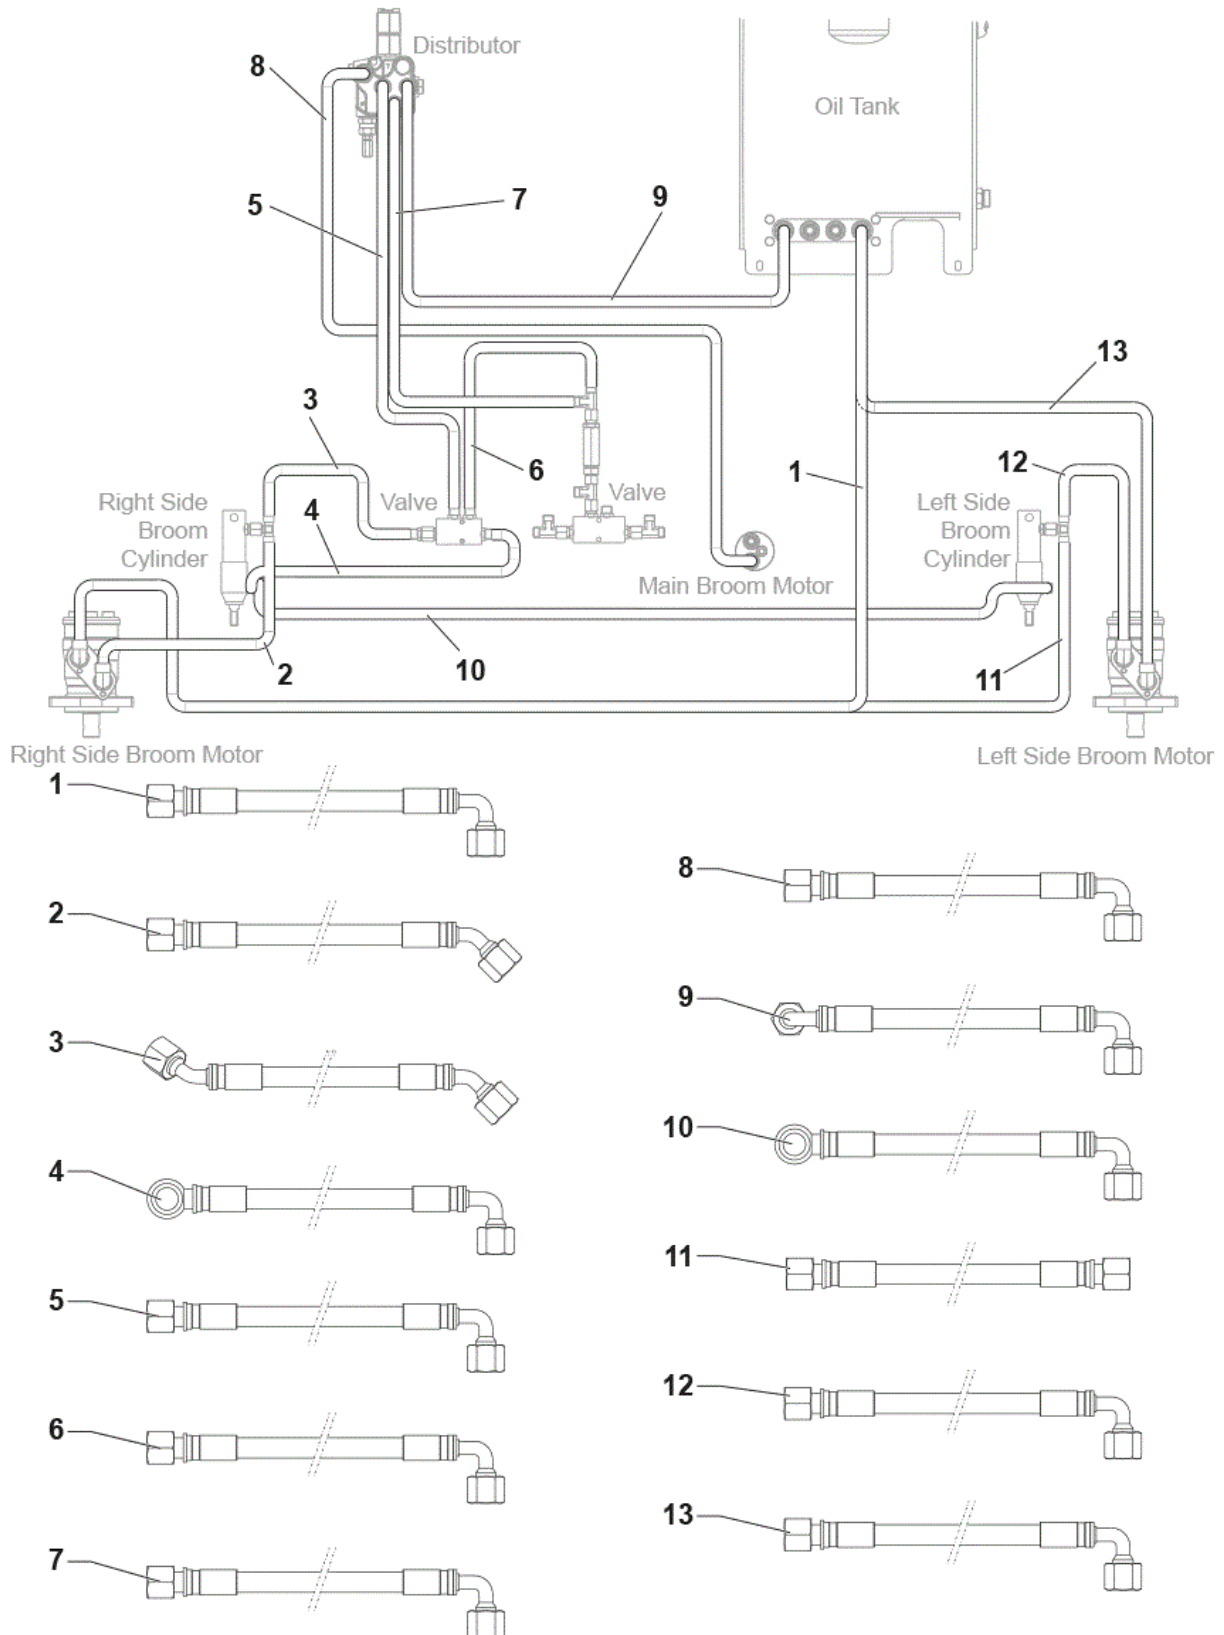

No.	Part No.	Qty.	Description	Part Note
1	33018689	1	HOSE HYDRAULIC 1/2 L 2900	[1]
2	33017640	1	HOSE HYDRAULIC 3/8 L 625	
3	33017654	1	HOSE HYDRAULIC 1/4 L 2800	
4	33017643	1	HOSE HYDRAULIC 1/4 L 3400	
5	33017646	1	HOSE HYDRAULIC 1/4 L 1460	
6	33017637	1	HOSE HYDRAULIC 1/4 L 360	
7	33017639	1	HOSE HYDRAULIC 1/4 L 1620	
8	33017631	1	HOSE HYDRAULIC 3/8 L 1520	
9	33017648	1	HOSE HYDRAULIC 1/2 L 740	
10	33017644	1	HOSE HYDRAULIC 1/4 L 2500	[2]
11	33017629	1	HOSE HYDRAULIC 3/8 L 2900	[2]
12	33017642	1	HOSE HYDRAULIC 3/8 L 626	[2]
13	33017645	1	HOSE HYDRAULIC 1/2 L 2170	[2]

Part Notes:

- [1] - only for machine with one side broom
- [2] - only for machine with two side broom