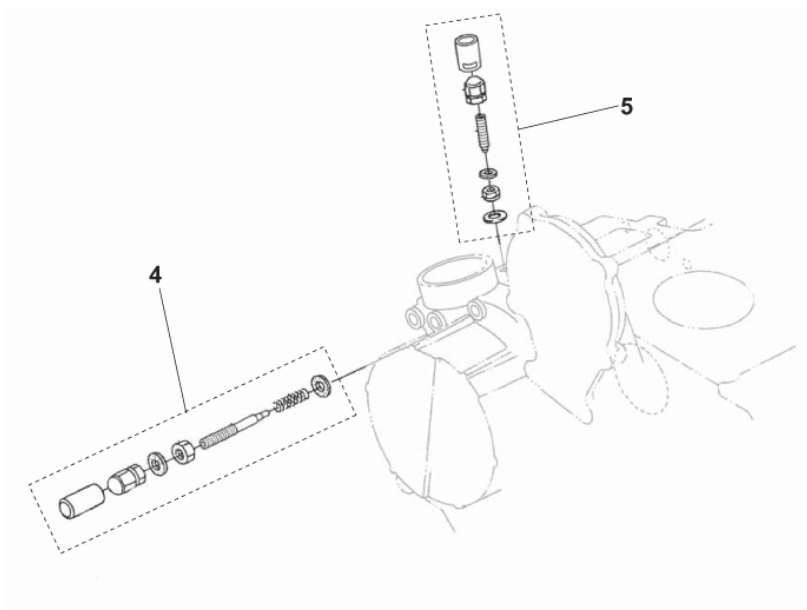

SPARE PARTS DIESEL ENGINE -5

SR 1601 LPG3

2017.11.02

2016.05.18

No.	Part No.	Qty.	Description	Part Note
1	33021571	1	INJECTION SHAFT KIT	
2	33021466	1	REGULATOR SHAFT COMPLETE	
3	33021572	1	BEARING BALL F DIESEL ENGINE KIT	
4	33021473	1	REGULATOR IDLE	
5	33021574	1	ADJUSTMENT SCREW KIT