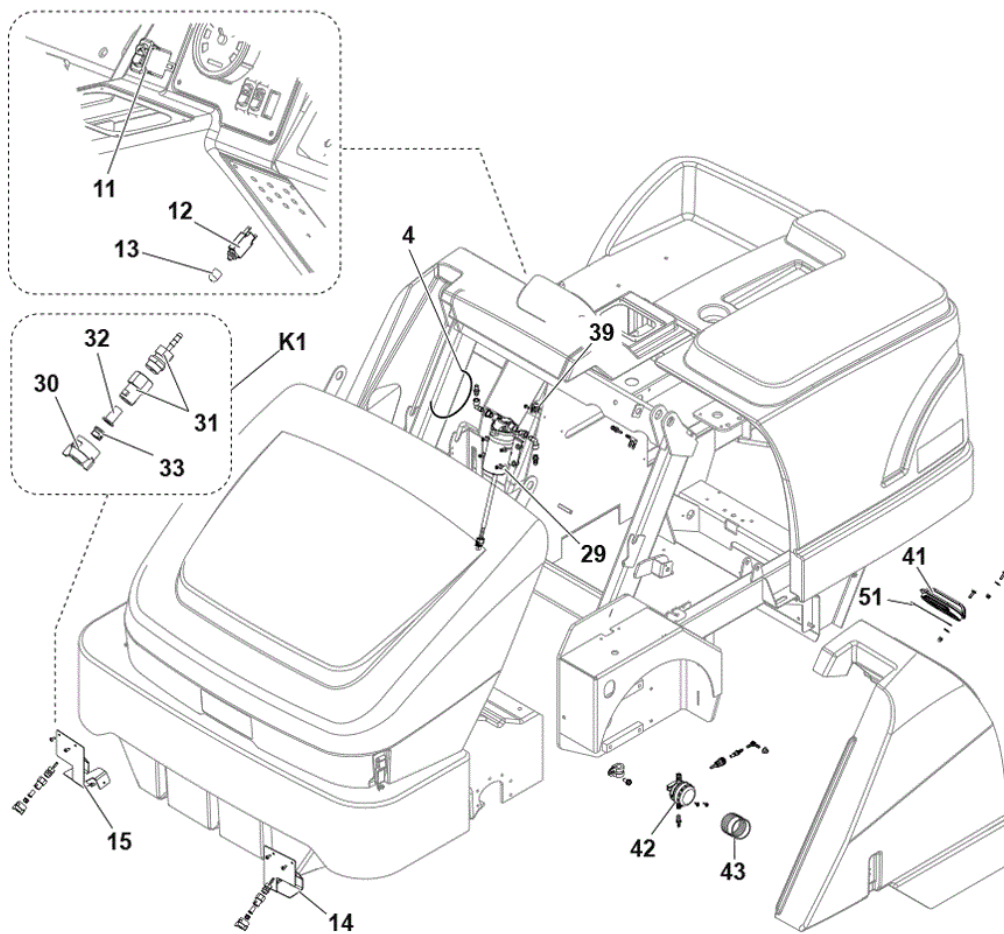

No.	Part No.	Qty.	Description	Part Note
1	33020824	1	BARB HOSE 90 D.8 PLAST.	
6	33011224	2	FITTING 90 M-F 1/4	
7	33011494	2	REDUCTION GEAR MF 3/8 1	
8	33011522	2	BARB HOSE STRAIGHT 1/4 D.10.5 MET.	
11	33019325	1	SWITCH WATER FLUSHING KIT	
12	33023236	1	CIRCUIT BREAKER 10A SIP	
13	33017386	1	CAP RUBBER 3/8 F CIRCUIT BREAKER	
14	33017927	1	BRACKET LEFT SIDE	
15	33017928	1	BRACKET RIGHT SIDE	
21	1467179000	1	ELBOW Y D.6-8-6 2 PCS SET	
23	1465915000	1	CONNECTOR FEMALE	
24	1465916000	1	CONNECTOR MALE	
25	1467180000	1	FITTING STRAIGHT REDUCER 4 PCS SET	
29	33019329	1	PUMP WATER KIT	
30	1467248000	2	RING NUT QUICK COUPLING SIP	
31	33020865	2	ADAPTER SPRAY KIT	
32	1467245000	2	CHECK VALVE FILTER SIP	
33	1467247000	2	NOZZLE SPRAY D.0.53 BRASS SIP	
33	1467246000	2	NOZZLE SPRAY D.0.33 SS SIP	
36	33023593	4	CLAMP HOSE 8-16/9 DIN3017 2 PCS SET	
40	909 6089 000	1	GROMMET D.18 TYPE P WS6	
41	9097385000	1	CAP SOLUTION TANK PLAST.	
42	9100000860	1	FILTER WATER SIP	
43	9100000861	1	NET WATER FILTER REINFORCED SIP	
49	33021303	1	CHECK VALVE D.10 KIT	[1]
50	33022092	1	HOSE POLYESTER REINF. D.10 L.900MM SIP	
51	9097485000	1	CABLE OPENING CAP	
K1	33019324	2	NOZZLE SPRAY KIT	[2]
K2	33019326	1	HOSES AND FITTINGS MISTING SYST.KIT	[3]
K3	33019175	1	PRE MISTING SYST. 12V KIT	[4]

Part Notes:

1. [1] - SEE INST.INSTR. 33021304
   [2] - Pos 30-31-32-33
   [3] - NOT SHOWN - Pos 1-2-3-4-5-6-7-8-9-16-17-18-19-20-21-22-23-24-25-26-37-34-38-39-40-49
   [4] - NOT SHOWN - OPTIONAL - SEE INST. INSTR. 33019169