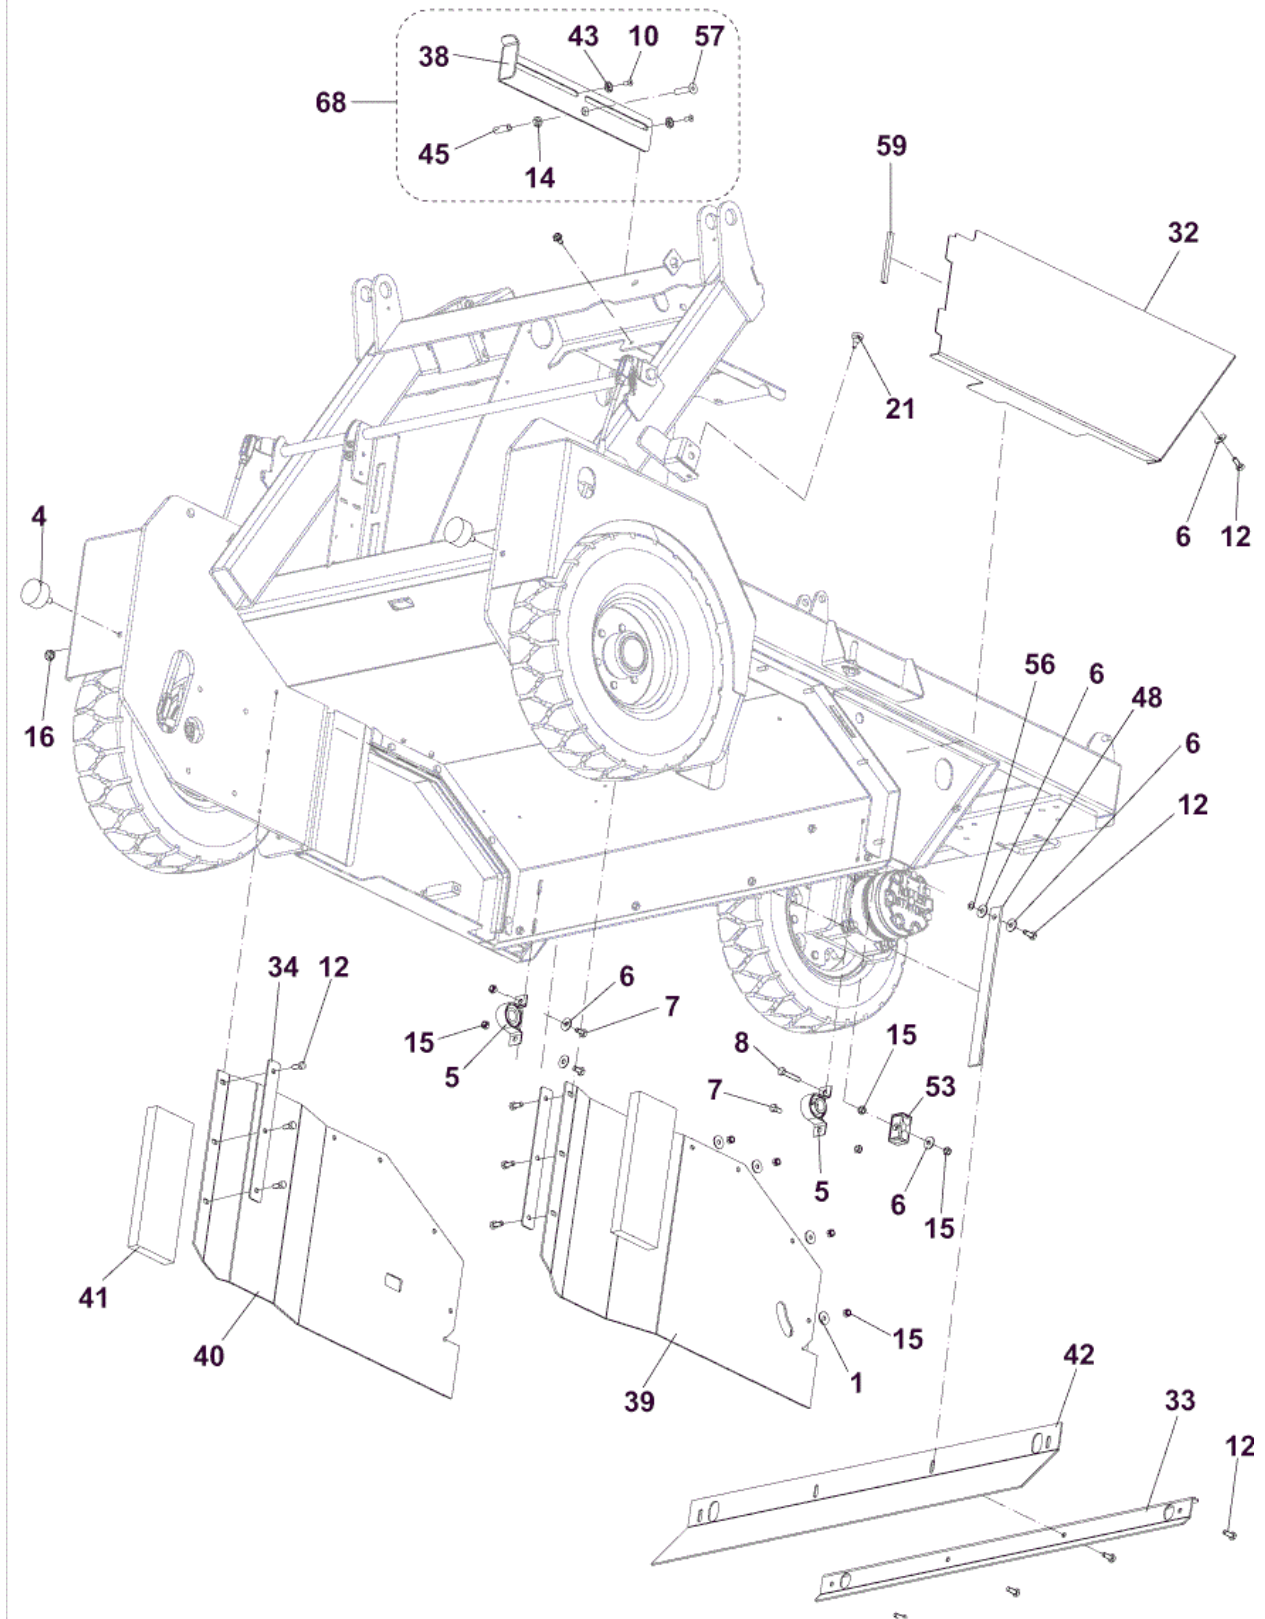

No.	Part No.	Qty.	Description	Part Note
4	33003129	2	VIBRATION -DAMPING	
21	1467006000	1	PLUG ANTI VIBRATION D.8-D.20 10 PCS SET	
32	33017057	1	DOOR LEFT WELDED	
39	33017171	1	SKIRT LT SIDE	
40	33017172	1	SKIRT RT SIDE	
41	33017173	2	FOAM HOPPER SIDE	
42	33017174	1	SKIRT REAR BROOM	
48	33017262	1	RUBBER ANTISTATIC STRAP	
53	33018539	1	CLAMP PIPE TWIN PLASTIC D.18MM	
59	33021180	1	GASKET U SHAPED PVC L.100MM SIP	
K5	33020332	1	HARDWARE CHASSIS KIT	[1]
K6	33018791	1	FIXING GASKETS KIT	[2]
K7	33020333	1	HARDWARE FLAP KIT	[3]
K8	33019212	1	HOPPER STOP KIT	[4]
K9	33023472	1	SUPPORT BEARING KIT	[5]

Part Notes:

- [1] - NOT SHOWN - POS. 3-13-16 chassis components POS. 2-6-9-11-12-13-17-18-19-20-28-29-44-45-50-51-55-58
- [2] - NOT SHOWN - POS. 1-12-15-33-34
- [3] - NOT SHOWN - POS. 1-6-12-15-16
- [4] - POS. 10-14-38-43-45-57
- [5] - NOT SHOWN - POS. 5-6-7-8-15