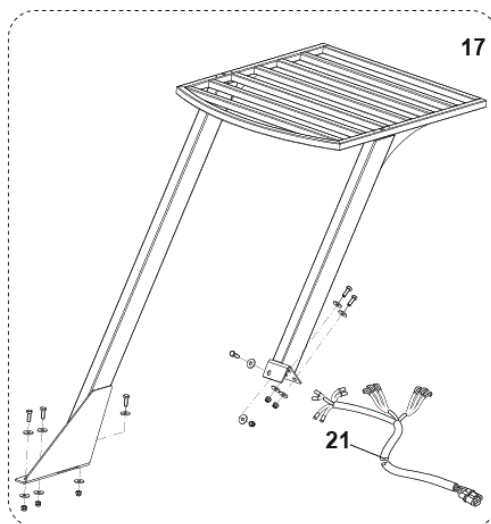

Part Notes:

- [1] - OPTIONAL - SEE INST. INSTR. 33020363
 [2] - NOT SHOWN - POS. 2-3-4-5-6-7-8-9-10-11-12-13-14-15-16-17-18-24-27-28-29-30-31-32-33-35-36

No.	Part No.	Qty.	Description	Part Note
5	33022518	1	WHEELS PNEUMATIC 5.008/8 KIT	
6	33023373	2	TIRE 5.00/8 SIP	
7	33023374	2	TUBE INNER 5.00/8 SIP	
8	33023375	1	WHEEL CPL 4.00/8 PNEUMATIC SIP	
9	33023372	1	TIRE 4.00/8 SIP	
10	33023370	1	TUBE INNER 4.00/8 SIP	
11	33023232	1	LIGHT FRONT 12V KIT	[1]
12	33019736	1	SWITCH FRONT LIGHT KIT	
13	1466367000	2	LIGHT WORK 12V CPL SIP	[2]
14	1466368000	2	BULB LIGHT 12V 55W H3 SIP	[2]
15	33023236	1	CIRCUIT BREAKER 10A SIP	
16	33019219	1	HARNES FRONT HEADLIGHT 12 V	[2]
17	33019171	1	GUARD OVERHEAD KIT	[3]
19	33019174	1	STEERING ADJUSTABLE KIT	[4]
20	33022286	1	STEERING UNIT HYDROST.POWER 50CC SIP	
20	33022033	1	GASKET STEERING UNIT KIT	[5]
21	33022486	1	HARNES BEACON FOR OHG KIT	[6]
22	33023369	1	STUD BOLT F WHEELS KIT	
23	56507039	1	AMBER STROBE FOR OHG	[7]
24	56507038	1	AMBER STROBE NO OHG	[8]
25	33022681	1	HARDWARE BEACON KIT	[9]