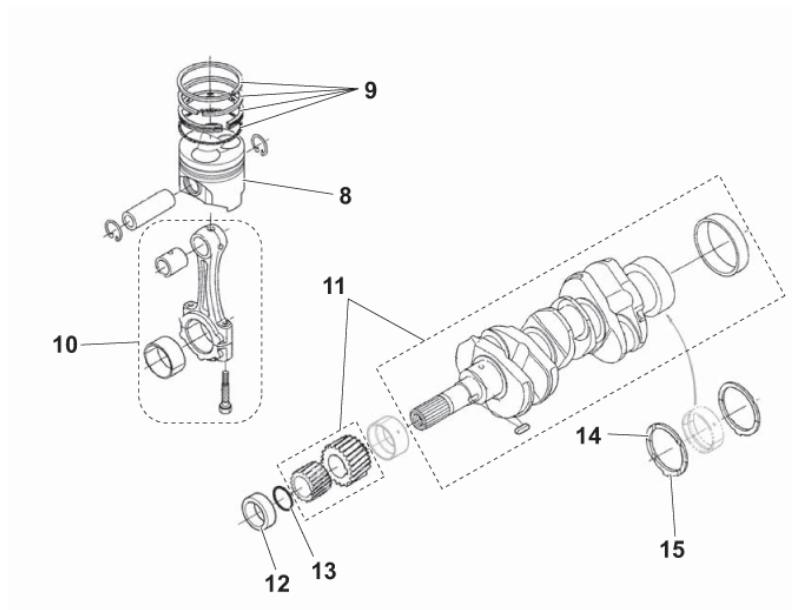

SPARE PARTS DIESEL ENGINE -4

SR 1601 LPG3

2017.11.02

2016.05.18

No.	Part No.	Qty.	Description	Part Note
1	33021437	6	TAPPET	
2	33021438	6	ROD TAPPET	
3	33021440	1	CAMSHAFT	
4	33021441	1	GEAR SHAFT	
5	33021442	1	COUNTERGEAR COMPLETE	
6	33021443	1	WASHER F KUBOTA ENGINE	
7	33021444	1	RING	
8	33021445	3	PISTON	
9	33021446	3	PISTON RING KIT	
10	33021447	3	CONNECTING ROD CPL	
11	33021448	1	CRANKSHAFT COMPLETE	
12	33021449	1	SPACER SHAFT F DIESEL MOTOR	
13	33021450	1	O-RING FOR SHAFT	
14	33021451	2	THICKNESS STANDARD	
15	33021452	2	THICKNESS STANDARD