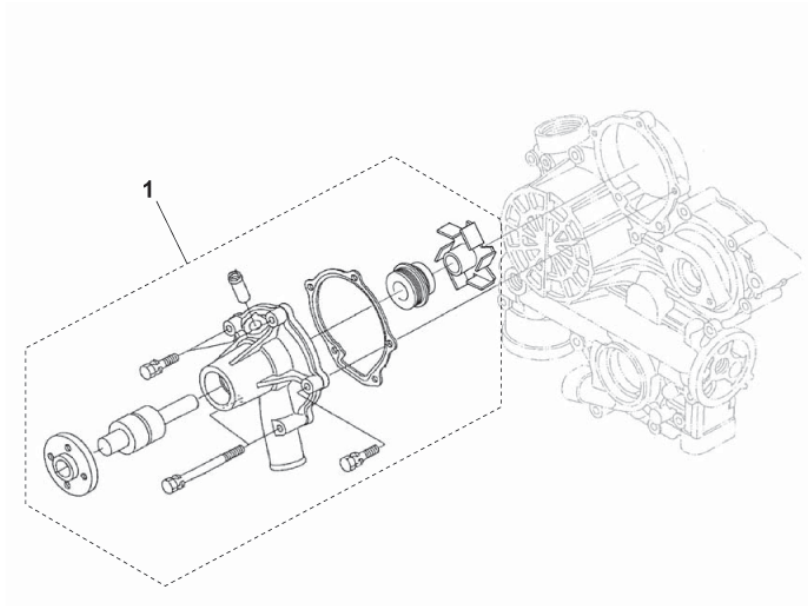

SPARE PARTS DIESEL ENGINE -11

SR 1601 LPG3

2017.11.02

2016.05.18

No.	Part No.	Qty.	Description	Part Note
1	33021583	1	WATER PUMP KIT	
2	33021518	1	WATER PIPE	
3	33021519	1	WATER PIPE	
4	33021520	2	CLAMP