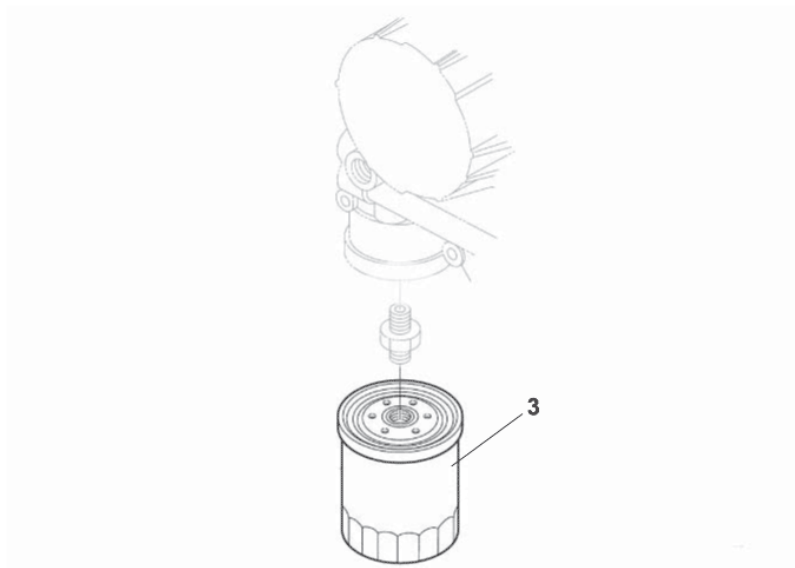

SPARE PARTS DIESEL ENGINE -14

SR 1601 LPG3

2017.11.02

2016.05.18

No.	Part No.	Qty.	Description	Part Note
1	33019149	1	STARTER	
2	33019508	1	CONNECTOR 1 WAY	
3	33018850	1	FILTER OIL ENGINE