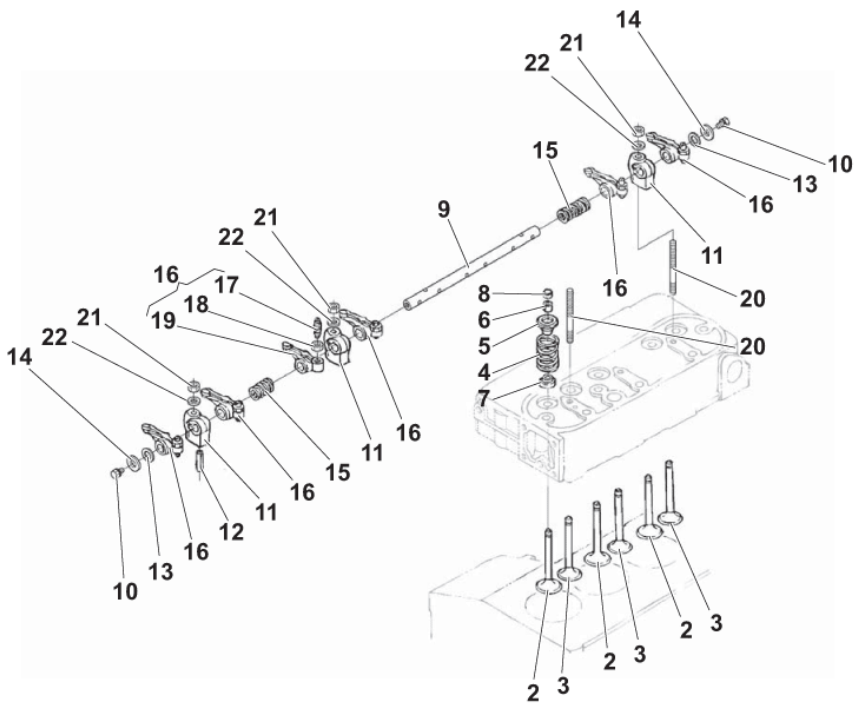

Resource notes:

Position 19 not available

SPARE PARTS DIESEL ENGINE -12

SR 1601 LPG3

2017.11.02

2016.05.18

No.	Part No.	Qty.	Description	Part Note
1	33021522	1	RESERVE TANK COMPLETE	
2	33021523	3	VALVE INLET	
3	33021524	3	VALVE EXHAUST	
4	33021525	6	SPRING VALVE	
5	33021526	6	BRACKET SPRING	
6	33021527	6	PLIERS CLOSING	
7	33021528	6	VALVE SEAL	
8	33021529	6	CLOSING VALVE	
9	33021530	1	SHAFT VALVE	
10	33021531	2	SCREW F KUBOTA ENGINE	
11	33021532	3	BRACKET BALANCER	
12	33021533	1	PIN	
13	33021534	2	WASHER F KUBOTA ENGINE	
14	33021535	2	WASHER F KUBOTA ENGINE	
15	33021536	2	SPRING	
16	33021537	6	ARM BALANCE	
17	33021538	6	SCREW REGULATOR F KUBOTA ENGINE	
18	33021539	6	NUT F KUBOTA ENGINE	
20	33021540	3	STUD BOLT F KUBOTA DIESEL MOTOR	
21	33021541	3	NUT F KUBOTA ENGINE	
22	33021542	3	WASHER F DIESEL ENGINE