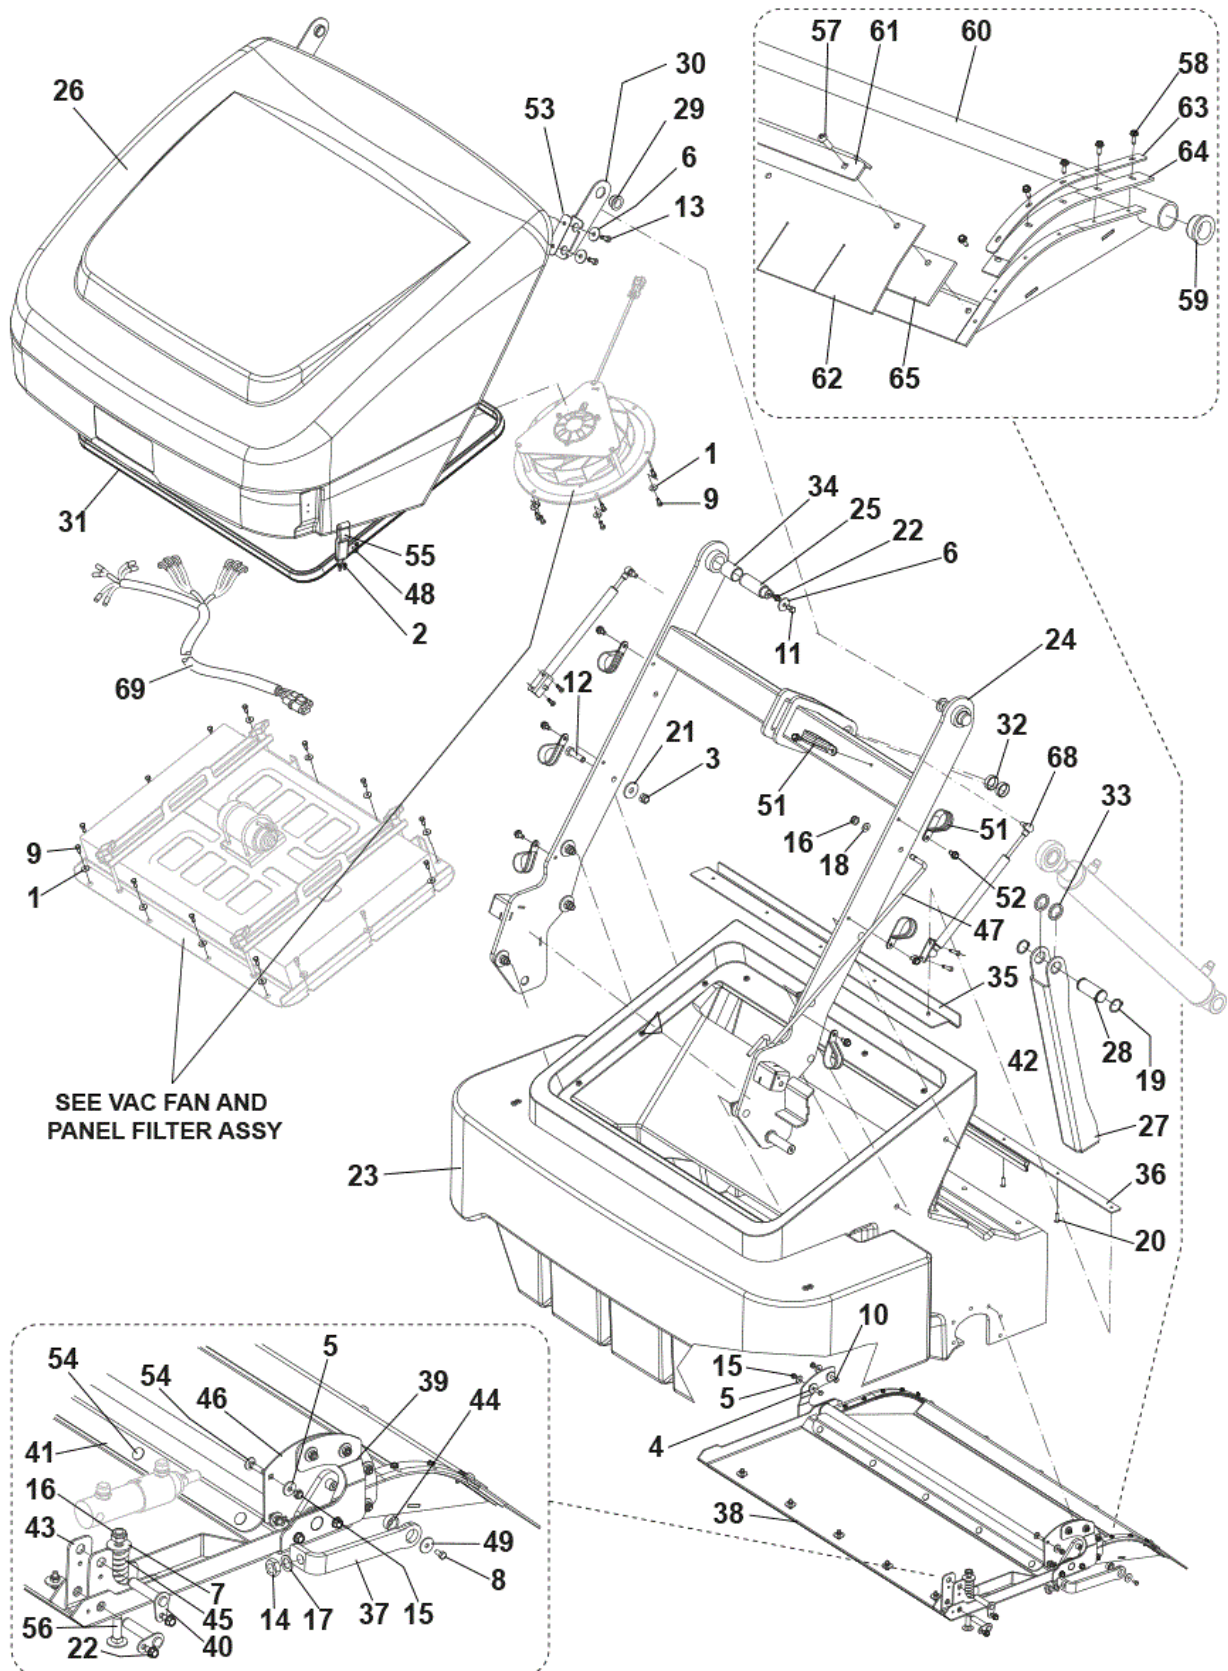

No.	Part No.	Qty.	Description	Part Note
23	33017058	1	HOPPER WASTE PLAST. GREY	
24	33017059	1	ARM LIFTING HOPPER MET.GREY	
25	33017060	2	PIN HOPPER PIVOT	
26	33017061	1	COVER HOPPER WASTE PLAST. GREY	
27	33017108	1	BAR SAFETY GALV.	
31	33023365	1	GASKET BULB RUBBER L.2930MM SIP	
37	33017137	1	ARM HOPPER DOOR MET. GREY	
38	33017138	1	PLATE HOPPER BUTTOM GALV.	
39	33017139	2	PIN HOPPER DOOR GALV.	
40	33017146	2	PIN GALV. F CYLINDER BRACKET	
41	33017229	1	PLATE HOPPER GALV.	
42	33017257	1	GASKET BULB REINFORCED L.900MM	
45	33023577	1	SPRING COMPRESS. D.E.24.5 WIRE D.5.5 SIP	
46	33023734	1	BRACKET SUPPORT PIN HOPPER DOOR KIT	
53	33020011	2	PLATE OF CONTRAST MET.GREY	
55	56507188	2	LATCH HOPPER COVER	
59	33017116	2	BEARING FLANGE IGLIDUR MFM-2228-15	
60	33023168	1	HATCH HOPPER WASTE GALV. SIP	
61	33017201	1	PLATE LOWER F SKIRT GALV.	
62	33017202	1	SKIRT HOPPER DOOR	
63	33017240	2	STRAP DOOR F SIDE SKIRT	
64	33017241	1	RUBBER F HATCH HOPPER WASTE	
68	33021975	1	GAS SPRING KIT	[1]
69	33017366	1	HARNES HOPPER	
K1	33023646	2	LATCH SOFT DRAW RUBBER KIT	[2]
K2	33019115	2	HINGES BONNET KIT	[3]
K3	33021589	1	HOSES FIXING KIT	[4]
K4	33021590	1	PLATE CONTAINER KIT	[5]
K5	33022073	1	DOOR FIXING LIFTING KIT	[6]
K6	33023167	1	SKIRT HATCH CONTAINER KIT	[7]
K7	33019117	1	GASKETS HATCH KIT	[8]
K8	33020414	1	HARDWARE HOPPER BOTTOM KIT	[9]
K9	33020415	1	HARDWARE SUPPORT KIT	[10]
K10	33020334	1	HARDWARE HOPPER KIT	[11]
K11	33018798	1	HARDWARE LIFTING CONTAINER KIT	[12]
K12	33018801	1	ROD F ARM HOPPER LIFTING KIT	[13]
K13	33019791	1	HYDRAULIC SYSTEM UPDATINGKIT	[14]
K14	33020210	1	HYDRAULIC HOSES KIT	[15]

Part Notes:

- [1] - NOT SHOWN - OPTIONAL - SEE INST.INSTR. 33021977
- [2] - NOT SHOWN - POS. 2-48-55
- [3] - NOT SHOWN - POS 6-13-29-30-53
- [4] - NOT SHOWN - POS. 51-52
- [5] - NOT SHOWN - POS. 20-35-36
- [6] - NOT SHOWN - POS. 7-8-14-16-17-22-37-40-43-44-45-49-56
- [7] - NOT SHOWN - POS. 57-58-59-61-62-63-64-65
- [8] - NOT SHOWN - POS. 62-64-65
- [9] - NOT SHOWN - POS. 4-5-10-12-15-21-54
- [10] - NOT SHOWN - POS. 1-3-9-13-19-20-29
- [11] - NOT SHOWN - POS. 1-3-4-5-9-10-12-13-15-17-19-20-29
- [12] - NOT SHOWN - POS. 6-11-19-22-25-28-32-33-34
- [13] - NOT SHOWN - POS. 16-18-47
- [14] - NOT SHOWN - SEE INST.INTR. 33019790 - SEE TSB IT 2009-035
- [15] - NOT SHOWN - SEE TSB IT 2009-035