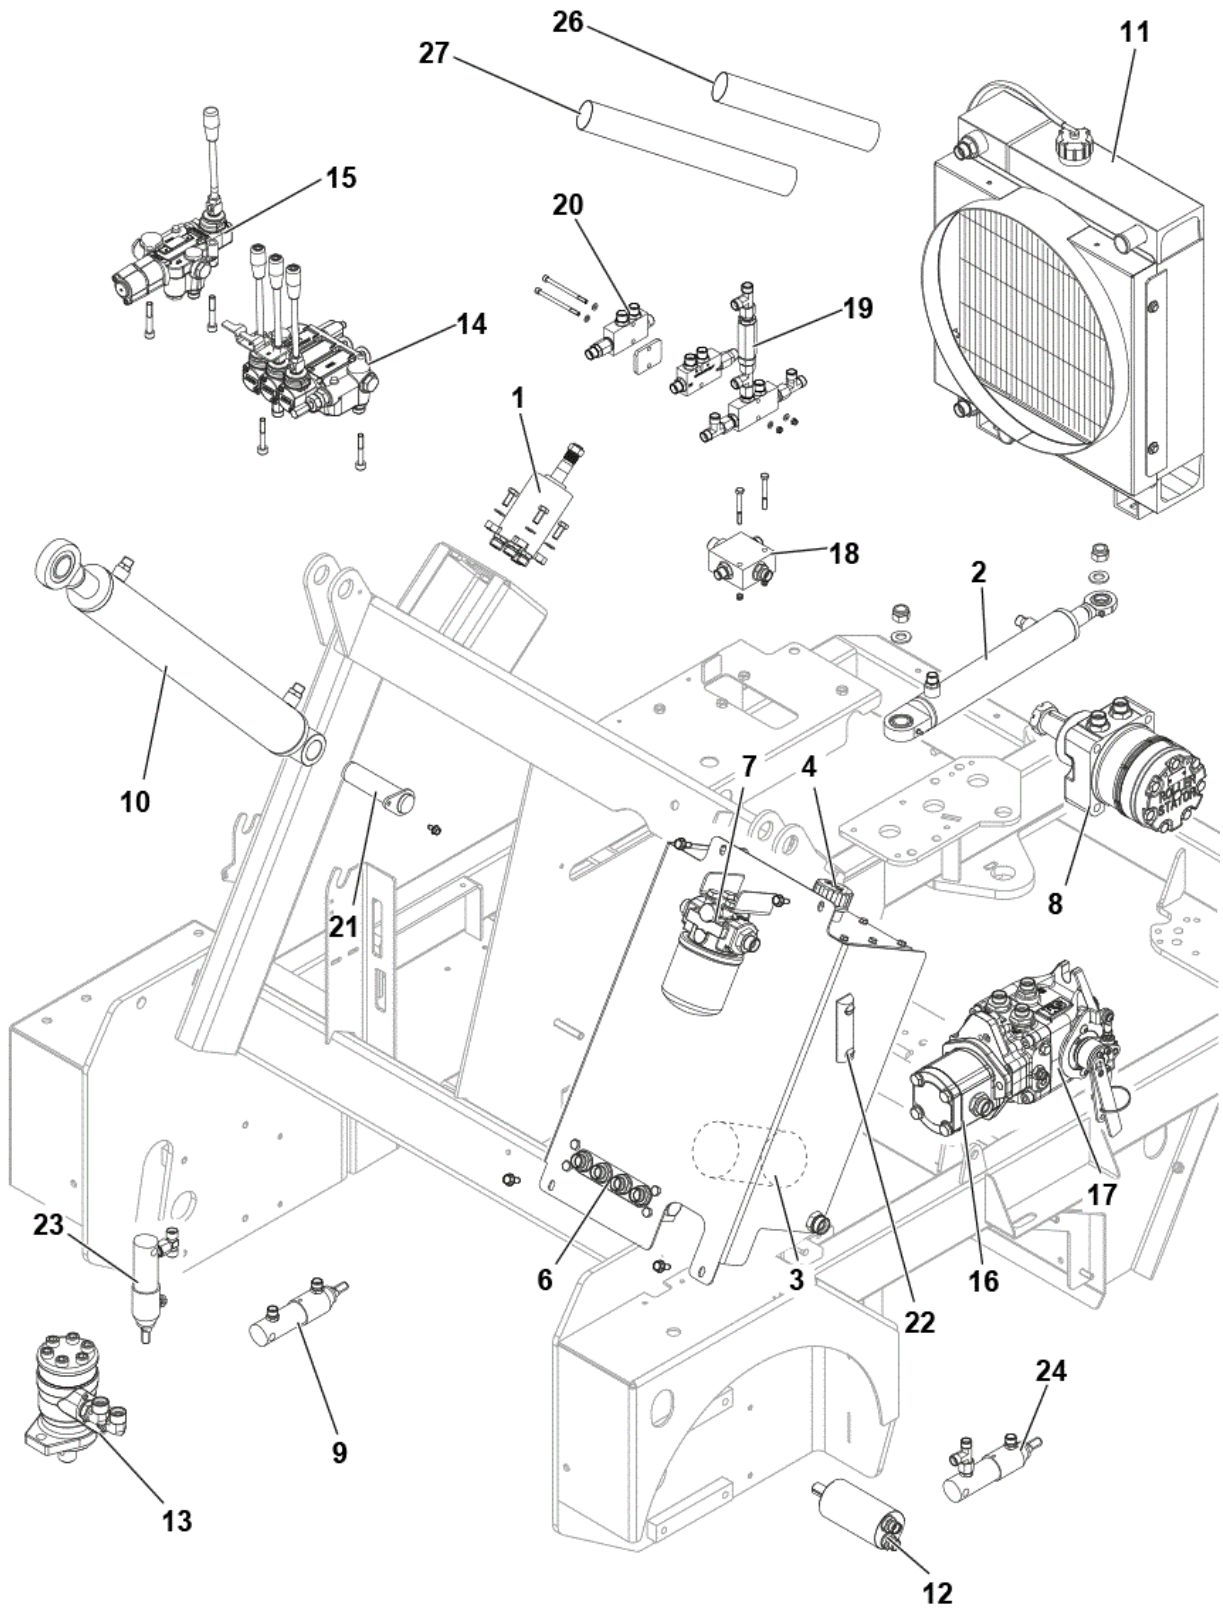

No.	Part No.	Qty.	Description	Part Note
1	33022286	1	STEERING UNIT HYDROST.POWER 50CC SIP	[1]
1	33022292	1	STEERING UNIT HYDROST.POWER 50CC SIP	[2]
1	33022033	1	GASKET STEERING UNIT KIT	[3]
2	33018808	1	CYLINDER POWER STEERING KIT	[4]
3	33010199	1	FILTER HYDRAULIC OIL	
4	33011530	1	CAP BREATHER W/SPLASH GUARD 1 1/4	
6	33018809	1	TANK OIL KIT	[5]
7	33018810	1	FILTER PRESSURE KIT	[6]
8	33018793	1	MOTOR DRIVE KIT	[7]
9	33018802	1	MICRO CYLINDER KIT	[8]
10	33018811	1	CYLINDER LIFTING CONTAINER KIT	[9]
10	33021068	1	ADAPTER F CYLINDER W/JOINT KIT	[10]
11	33018873	1	RADIATOR KIT	[11]
12	33023380	1	MOTOR HYDRAULIC F MAIN BROOM KIT	[12]
13	33018807	1	MOTOR SIDE BROOM KIT	[13]
14	33018812	1	DISTRIBUTOR 3 ELEMENTS KIT	[14]
15	33018815	1	DISTRIBUTOR 1 ELEMENT KIT	[15]
16	33018874	1	PUMP GEAR KIT	[16]
17	33023338	1	PUMP PISTON 19CC KIT	[17]
17	33023339	1	PUMP AND BELLHOUSING DIESEL KIT	[18]
17	33023340	1	PUMP AND BELLHOUSING PETROL-LPG KIT	[19]
17	33023034	1	PINION F PUMP TRACTION P01 SIP	
17	33022094	1	GASKET FOR HYDRAULIC PUMP KIT P01	
18	33018816	1	VALVE PRIORITY KIT OLD VERSION	[20]
18	33020858	1	VALVE PRIORITY KIT	[21]
19	33018817	1	CHECK VALVE 1/4 DUAL PILOT KIT	[22]
20	33018840	2	CHECK VALVE 1/4 SINGLE PILOT OPERAT. KIT	[23]
21	33020853	1	PIN HYDRAULIC CYLINDER PHOS.	
22	33011529	1	INDICATOR COLUMN OIL LEVEL M10	
23	33021767	1	SIDE BROOM RIGHT CYLINDER KIT	[24]
24	33021765	1	MAIN BROOM CYLINDER KIT	[25]
25	33020339	1	HARDWARE HYDRAULIC KIT	[26]
26	33015542	1	SHEATH 90 D56 BLACK L.500MM	
27	33015544	1	SHEATH 90 D56 BLACK L.700MM	

Part Notes:

- [1] - FOR MODEL NO. 13300148 - 13300161
- [2] - FOR MODEL NO. 13300101 - 13300105
- [3] - FOR ITEM 33022292 - 33022286
- [4] - POS. 2-23 - See Hydraulic plant assy 3
- [5] - POS. 17-18-19-20-21-22 - See Hydraulic plant assy 2
- [6] - POS. 11-30 - See Hydraulic plant assy 2
- [7] - POS. 21-22 - See Hydraulic plant assy 3
- [8] - POS. 13-14-15-16 - See Hydraulic plant assy 2
- [9] - POS. 1-2-3-4 - See Hydraulic plant assy 3
- [10] - FOR MODEL NO. 33018811 - STARTING FROM S/N 103206080
- [11] - POS. 8-9 - See Hydraulic plant assy 2
- [12] - POS. 1-28 - See Hydraulic plant assy 2
  SEE INST. INSTR. 33023397
- [13] - POS. 23-24 - See Hydraulic plant assy 2
- [14] - POS. 2-3-4-5-6-7 - See Hydraulic plant assy 2
- [15] - POS. 1-7-29 - See Hydraulic plant assy 2
- [16] - POS. 25-26-27 - See Hydraulic plant assy 3
- [17] - POS. 24-28 - See Hydraulic plant assy 3
- [18] - SEE INST. INSTR. 33023027
- [19] - FOR MACHINE STARTING FROM S/N 3810113400056
  SEE INST. INSTR. 33023027