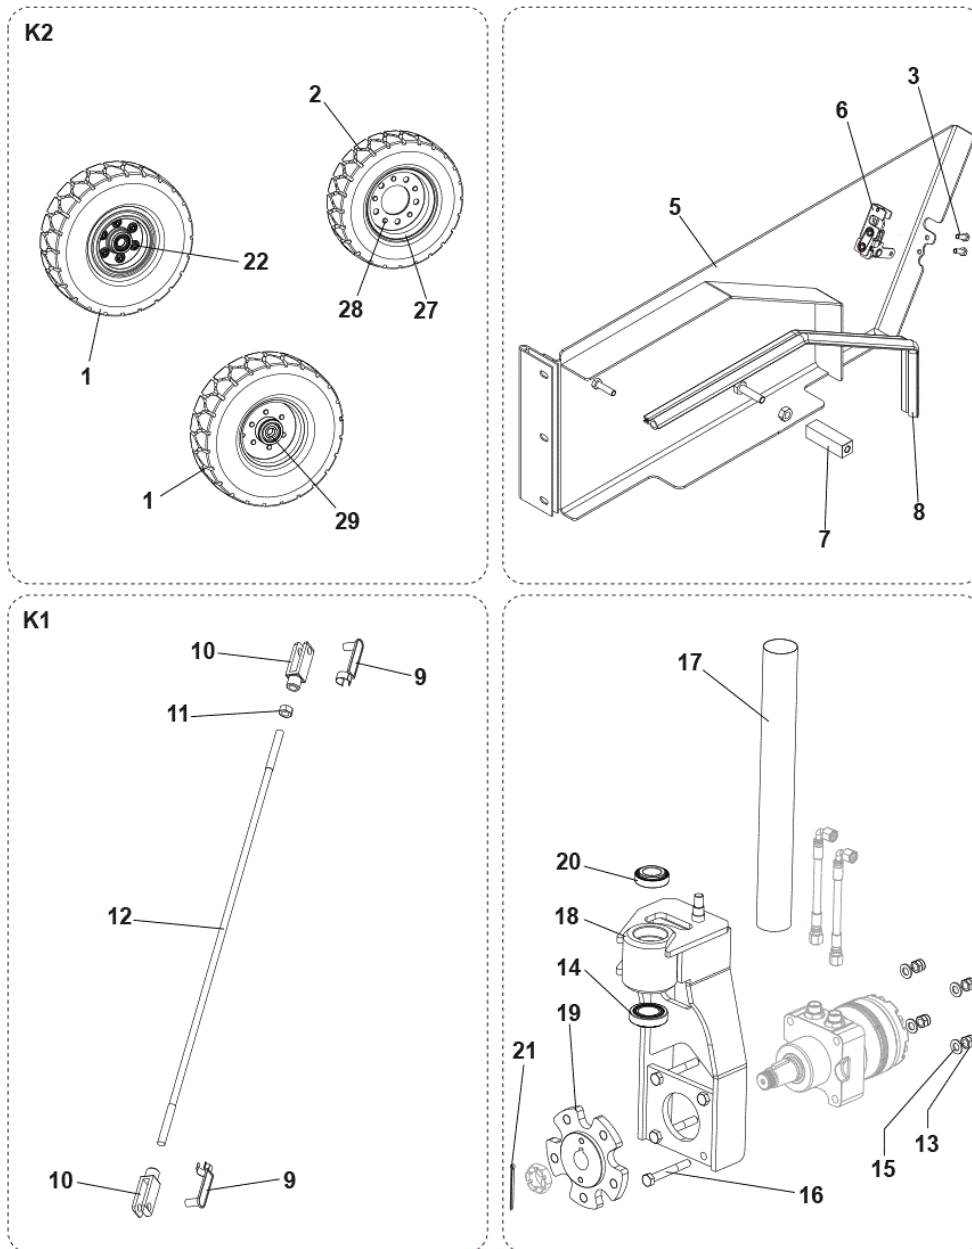

Resource notes:

POSITION 1: 33022518 - 33022519 - 33022520 INCLUDES 2 WHEELS SEE TSB IT 2012-098 TSB IT 2012-098.
Frontwheels VMO

CHASSIS COMPONENTS

SR 1601 LPG3

2018.05.07

2018.06.27

No.	Part No.	Qty.	Description	Part Note
1	33022518	1	WHEELS PNEUMATIC 5.008/8 KIT	
1	33022519	1	WHEELS SUPERELASTIC 5.00/8 KIT	
1	33022520	1	WHEELS FOAMED 5.00/8 KIT	
2	33022242	1	WHEEL CPL 4.00/8 FOAMED	
5	33019101	1	HATCH RIGHT KIT	[1]
7	33017128	1	STOPPER PLAST. BROOM ARM	
8	33017129	1	GASKET BULB REINFORCED L.670MM	
14	33003175	1	BEARING TAPER ROLLER 32007	
17	33021132	1	SLEEVE HD L 300	
18	33018792	1	SUPPORT MET. GREY F DRIVE WHEEL KIT	[2]
19	33017103	1	HUB REAR WHEEL GALV.	
20	1467636000	1	BEARING TAPER ROLLER 32006 SIP	
22	33023378	2	STUD BOLT F WHEELS KIT	
27	33023371	1	RIM F 4.00/8 WHEEL SIP	
28	33023369	1	STUD BOLT F WHEELS KIT	
29	33023318	2	BEARING AND SPACER F 5.00-8 WHEEL KIT	
K1	33018794	1	CONNECTION BRAKE KIT	[3]
K2	33022245	1	WHEELS FOAMED KIT	
K3	33018796	1	CLOSING HATCH RIGHT SIDE KIT	[4]
K4	33020413	1	HARDWARE REAR WHEEL KIT	[5]

Part Notes:

- [1] - INCLUDES POS. 12-6 Chassis assembly
- [2] - INCLUDED POS. 13-15-16-21
- [3] - POS. 9-10-11-12
- [4] - NOT SHOWN - POS. 3-6
- [5] - NOT SHOWN - POS. 19 Chassis assembly - POS. 13-15-16