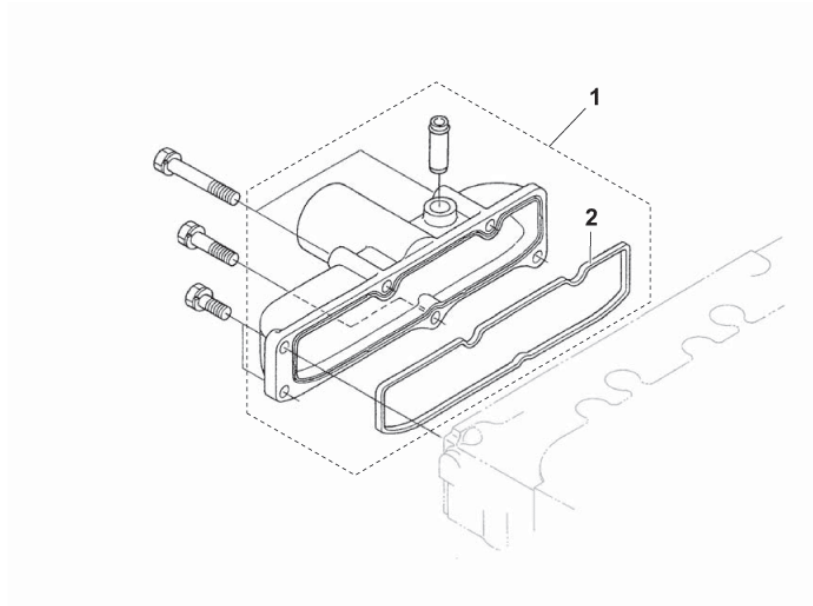

Position 19 not available

SPARE PARTS DIESEL ENGINE -12

SR 1601 LPG3

2017.11.02

2016.05.18

No.	Part No.	Qty.	Description	Part Note
1	33021522	1	RESERVE TANK COMPLETE	
2	33021523	3	VALVE INLET	
3	33021524	3	VALVE EXHAUST	
4	33021525	6	SPRING VALVE	
5	33021526	6	BRACKET SPRING	
6	33021527	6	PLIERS CLOSING	
7	33021528	6	VALVE SEAL	
8	33021529	6	CLOSING VALVE	
9	33021530	1	SHAFT VALVE	
10	33021531	2	SCREW F KUBOTA ENGINE	
11	33021532	3	BRACKET BALANCER	
12	33021533	1	PIN	
13	33021534	2	WASHER F KUBOTA ENGINE	
14	33021535	2	WASHER F KUBOTA ENGINE	
15	33021536	2	SPRING	
16	33021537	6	ARM BALANCE	
17	33021538	6	SCREW REGULATOR F KUBOTA ENGINE	
18	33021539	6	NUT F KUBOTA ENGINE	
20	33021540	3	STUD BOLT F KUBOTA DIESEL MOTOR	
21	33021541	3	NUT F KUBOTA ENGINE	
22	33021542	3	WASHER F DIESEL ENGINE	