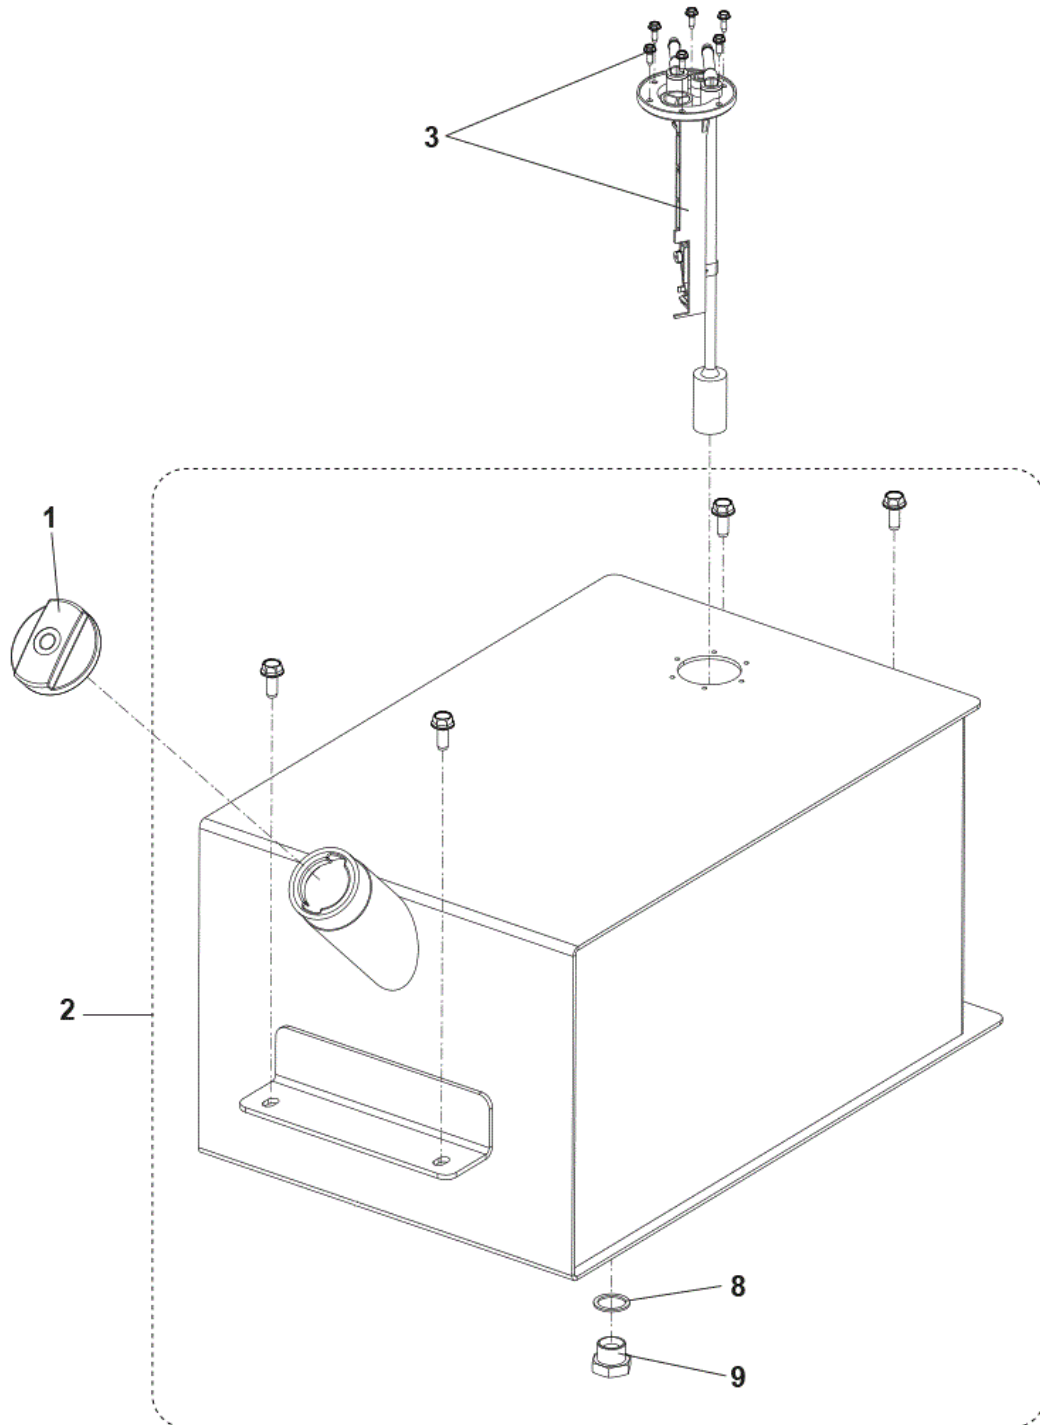

ASSY FUEL TANK

SR 1601 LPG3

2018.06.06

2018.06.06

No.	Part No.	Qty.	Description	Part Note
1	33023342	1	CAP W/TETHER SIP	
2	33018863	1	TANK FUEL KIT	
3	33018864	1	INDICATOR LEVEL FUEL KIT	[1]
8	1466786000	1	GASKET COPPER 1/2 10 PCS SET	
9	33011456	1	PLUG HEX HD 1/2 CYL.	

Part Notes:

[1] - SEE INST. INSTR. 33021923