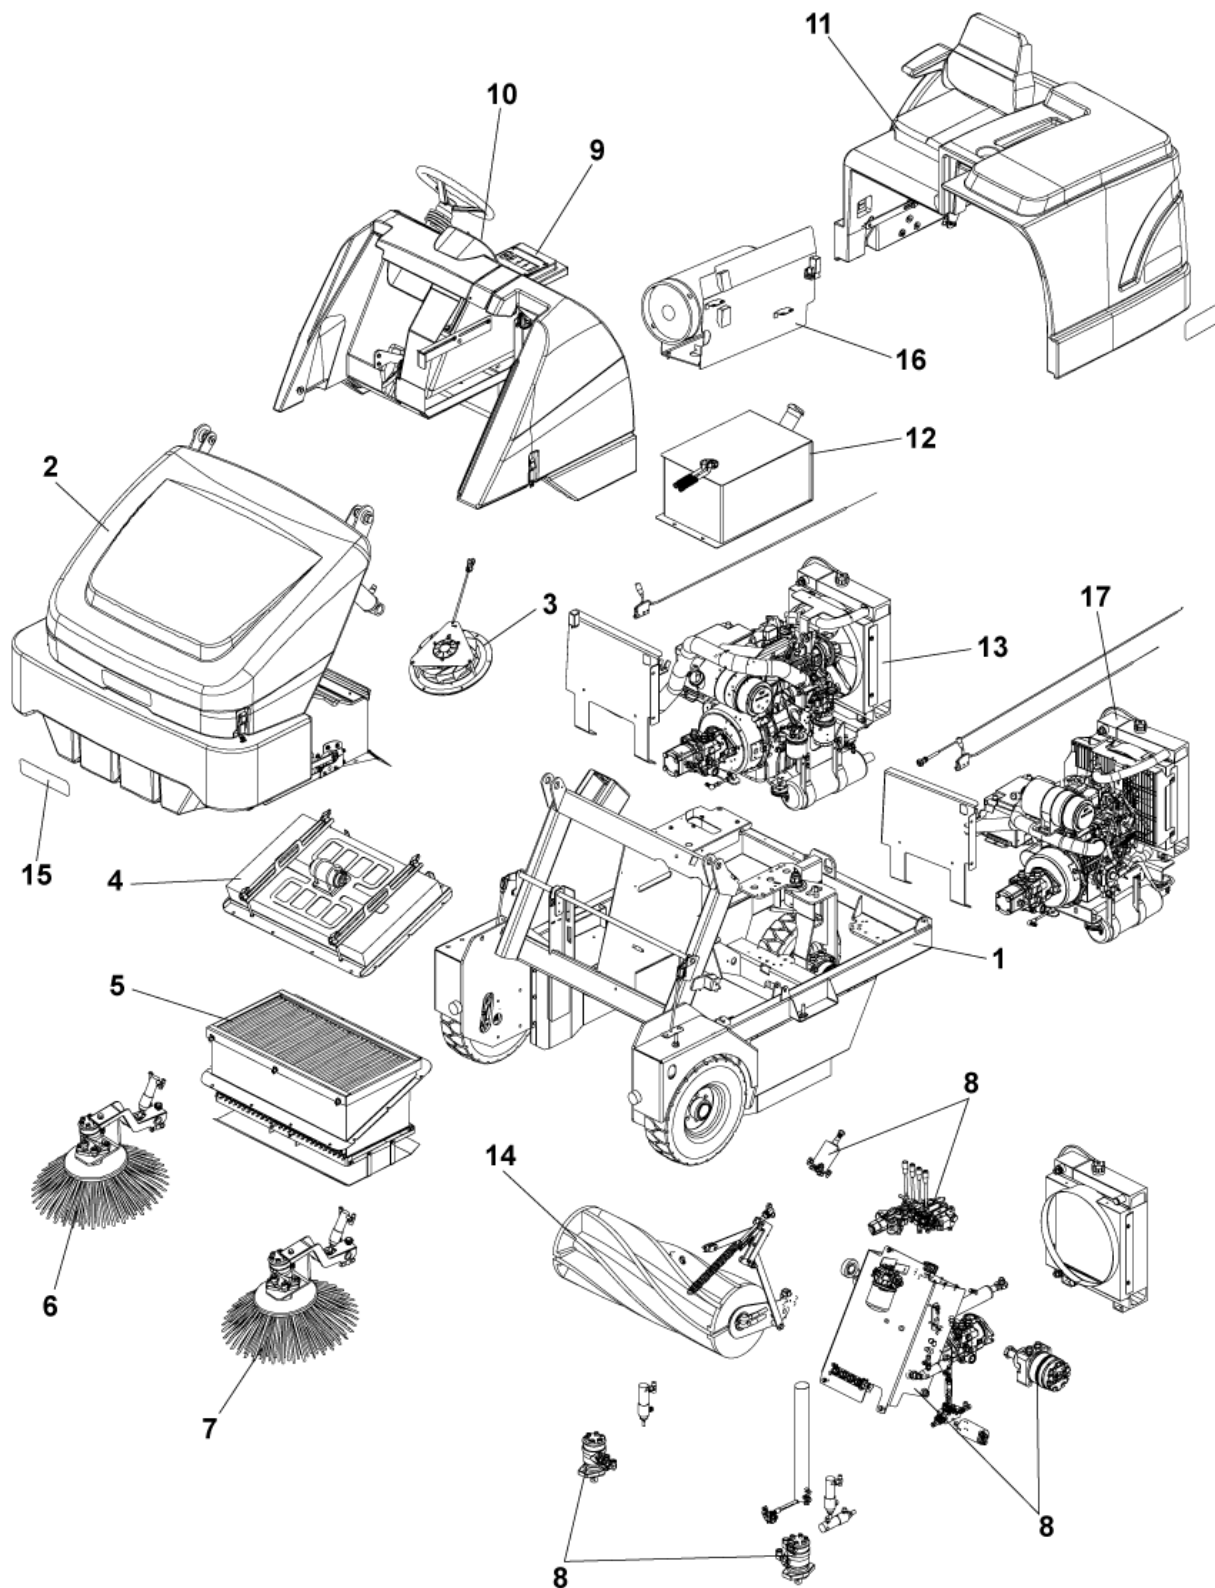

No.	Part No.	Qty.	Description	Part Note
1		1	CHASSIS ASSEMBLY	[1]
2		1	HOPPER SYSTEM	[2]
3		1	VAC FAN ASSY	[3]
4		1	PANEL ASSY	[4]
5		1	POCKET FILTER ASSY	[5]
6		1	RIGHT SIDE BROOM ASSY	[6]
7		1	LEFT SIDE BROOM ASSY	[7]
8		1	HYDRAULIC PLANT ASSY	[8]
9		1	CONTROL ASSY	[9]
10		1	CONTROL PANEL AND RELAYS ASSY	[10]
11		1	REAR COVER ASSY	[11]
12		1	FUEL TANK ASSY	[12]
13		1	ENGINE 3 CYL DIESEL ASSY	[13]
14		1	MAIN BROOM SYSTEM	[14]
15	33019381	1	DECALS SR 1601 ENGINE KIT LABELS KIT SR 1601 D3	
16		1	LPG ASSY	[15]
17		1	ENGINE 3 CYL LPG ASSY	[16]

Part Notes:

- [1] - CHASSIS ASSEMBLY
- [2] - HOPPER SYSTEM
- [3] - VAC FAN
- [4] - PANEL FILTER ASSY
- [5] - POCKET FILTER
- [6] - RIGHT SIDE BROOM ASSY
- [7] - LEFT SIDE BROOM ASSY
- [8] - HYDRAULIC PLAN ASSY
- [9] - CONTROL ASSEMBLY
- [10] - PEDALS SYSTEM
- [11] - REAR COVER ASSY
- [12] - ASSY FUEL TANK
- [13] - ASSY DIESEL ENGINE
- [14] - GENERAL VIEW
- [15] - ASSY LPG SUPPORT
- [16] - ASSY LPG ENGINE