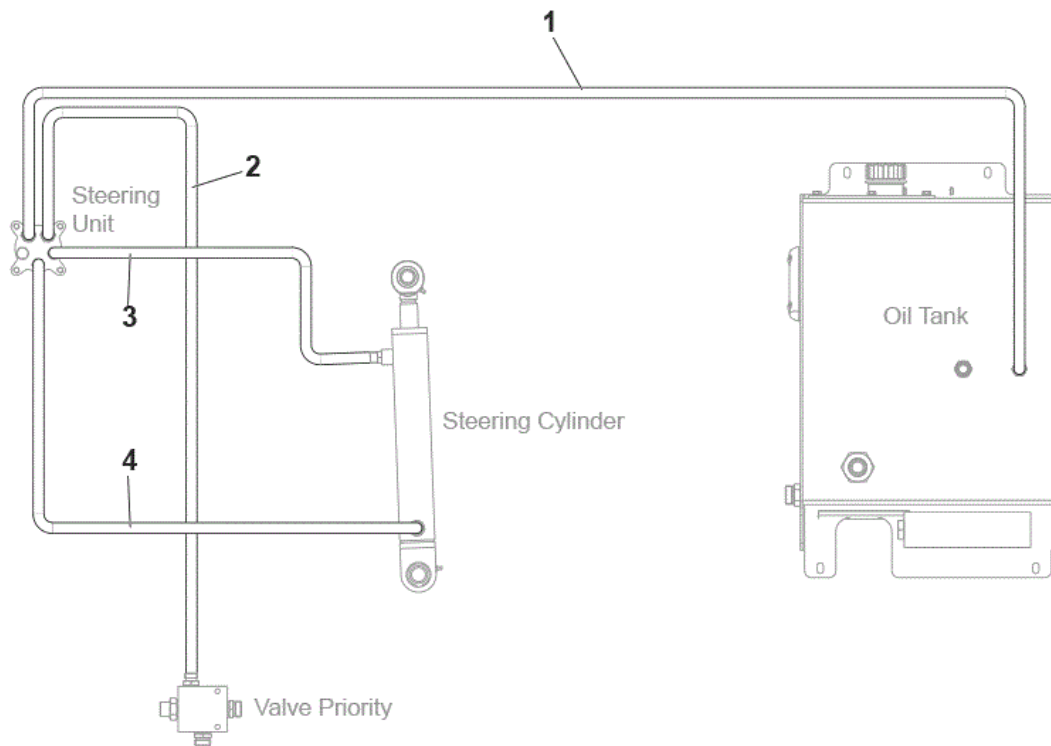

SPARE PARTS DIESEL ENGINE -9

SR 1601 LPG3

2017.11.02

2016.05.18

No.	Part No.	Qty.	Description	Part Note
1	33019754	1	PUMP DIESEL FUEL	
2	33023367	1	CONNECTOR PLUG ELECTRICAL 3 WAY SIP	
3	33021508	1	CONNECTOR 1 WAY	
4	33019148	1	BELT ALTERNATOR	
5	33019147	1	ALTERNATOR 12V 60A