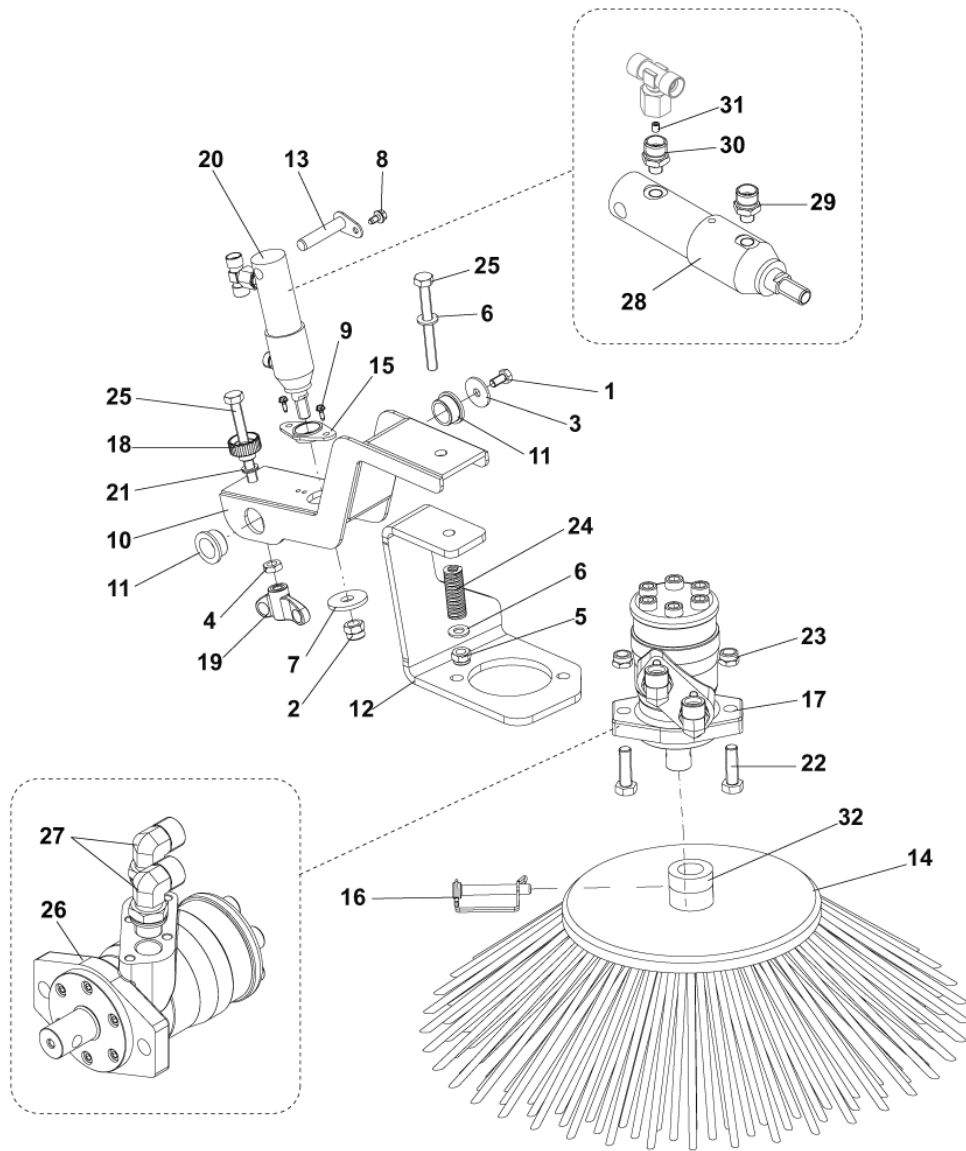

equipped on SR 1601 MAXI

00000000000000000000

LEFT SIDE BROOM ASSY

SR 1601 LPG3

2017.11.02

2018.05.08

No.	Part No.	Qty.	Description	Part Note
10	33017115	1	ARM SIDE BROOM MET.	
12	33017117	1	SUPPORT LEFT SIDE MOTOR	
14	33021313	1	BROOM SIDE 300X500 PPL 1.5	
14	33017255	1	BROOM SIDE 260X550 PPL 1.5	
14	33018889	1	BROOM SIDE 260X550 MIX STEEL	[1]
14	33023366	1	BROOM SIDE 260X550 NYLON	[1]
16	1467070000	1	PIN D.10 GALV. W/CLIP SIP	
17	33018807	1	MOTOR SIDE BROOM KIT	
18	33017889	1	KNOB M10	
19	33018333	1	NUT WING M10	
20	33021766	1	SIDE BROOM LEFT CYLINDER KIT	
24	146 1317 000	1	SPRING COMPR. D.E. 18.5 YELLOW ISO10243	
26	33017003	1	MOTOR HYDRAULIC 160CC	
26	33020754	1	GASKETS HYDRAULIC MOT.KIT	[2]
27	33015874	2	ELBOW 90 M1/2	
28	33021255	1	CYLINDER 25/16 50	
28	33022009	1	GASKET MICRO CYLINDER 16/25/50 KIT	[3]
29	33018375	1	FITTING M/M 1/8-M16X1.5	
30	33018222	1	FITTING M/M 1/8-M16X1.5 REW.	
31	33018215	1	DOWEL CALIBRATED M5X6 D. 0.5	
32	33020628	1	HUB BROOM	
K1	33019173	1	BROOM LEFT SIDE PPL KIT	[4]
K2	33020336	1	HARDWARE SUPPORT KIT	[5]
K3	33020337	1	HARDWARE CYLINDER SIDE BROOM KIT	[6]
K4	33020338	1	HARDWARE SETTING SIDE BROOM KIT	[7]

Part Notes:

- [1] - OPTIONAL
- [2] - For Item 33017003
- [3] - For Item 33021255
- [4] - NOT SHOWN - OPTIONAL - SEE INST. INSTR. 33018767
- [5] - NOT SHOWN - POS. 4-5-6-21-22-23-25
- [6] - NOT SHOWN - POS. 2-7-8-9-13-15
- [7] - NOT SHOWN - POS. 1-3-7-11-18-19-23