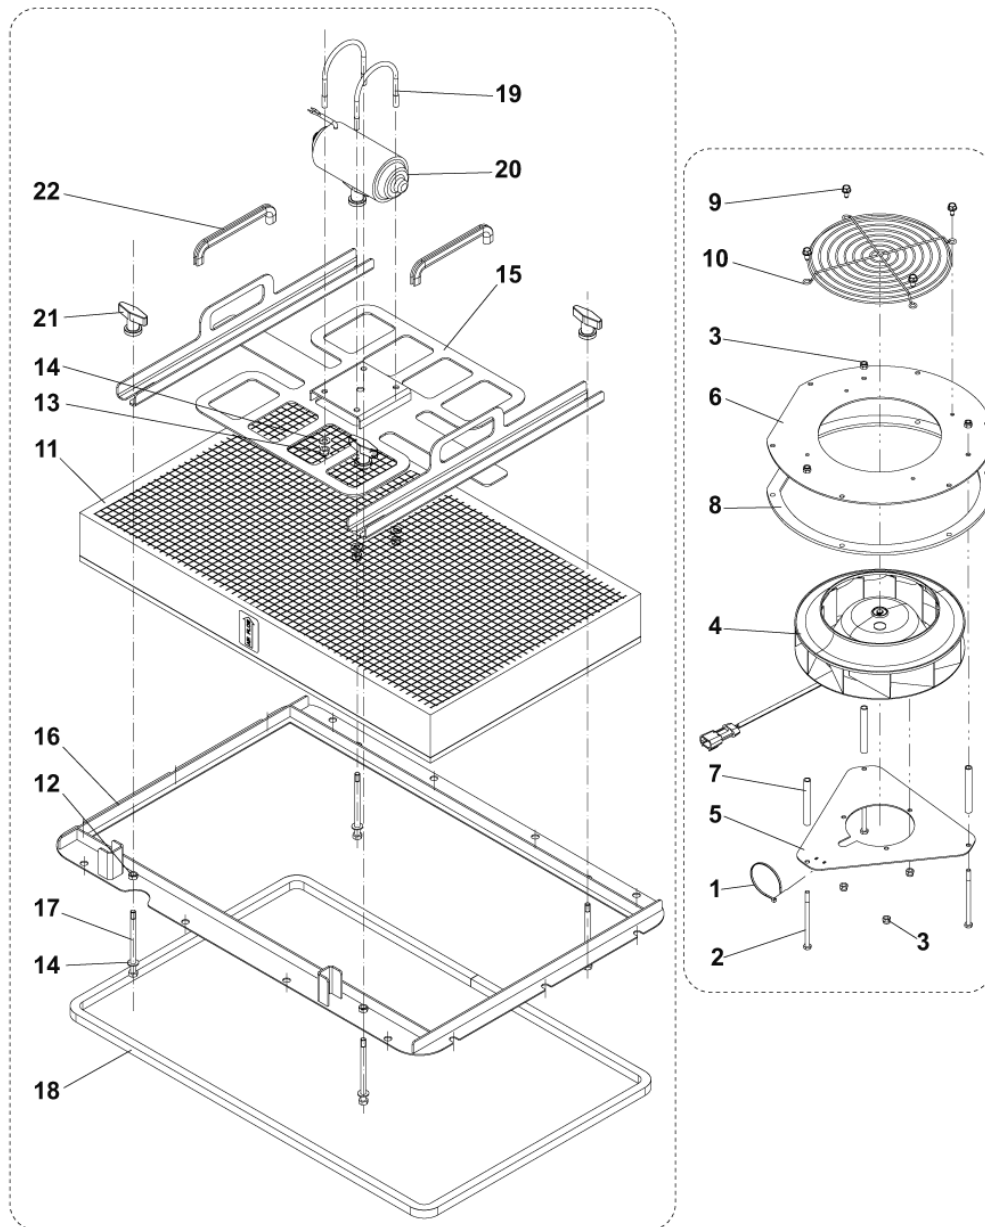

No.	Part No.	Qty.	Description	Part Note
1	33020136	1	HOSE HYDRAULIC 3/8 L 1200	
2	33020137	1	HOSE HYDRAULIC 3/8 L 1380	
3	33017622	1	HOSE HYDRAULIC 1/4 L 1320	
4	33017625	1	HOSE HYDRAULIC 1/4 L 1150