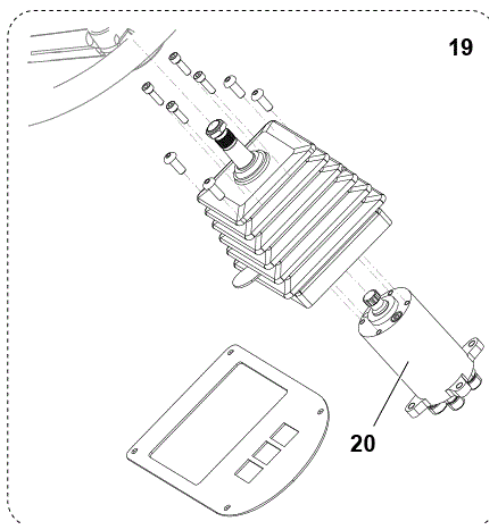

Part Notes:

- [1] - OPTIONAL - SEE INST. INSTR. 33020363
 [2] - NOT SHOWN - POS. 2-3-4-5-6-7-8-9-10-11-12-13-14-15-16-17-18-24-27-28-29-30-31-32-33-35-36

No.	Part No.	Qty.	Description	Part Note
5	33022518	1	WHEELS PNEUMATIC 5.008/8 KIT	
6	33023373	2	TIRE 5.00/8 SIP	
7	33023374	2	TUBE INNER 5.00/8 SIP	
8	33023375	1	WHEEL CPL 4.00/8 PNEUMATIC SIP	
9	33023372	1	TIRE 4.00/8 SIP	
10	33023370	1	TUBE INNER 4.00/8 SIP	
11	33023232	1	LIGHT FRONT 12V KIT	[1]
12	33019736	1	SWITCH FRONT LIGHT KIT	
13	1466367000	2	LIGHT WORK 12V CPL SIP	[2]
14	1466368000	2	BULB LIGHT 12V 55W H3 SIP	[2]
15	33023236	1	CIRCUIT BREAKER 10A SIP	
16	33019219	1	HARNES FRONT HEADLIGHT 12 V	[2]
17	33019171	1	GUARD OVERHEAD KIT	[3]
19	33019174	1	STEERING ADJUSTABLE KIT	[4]
20	33022286	1	STEERING UNIT HYDROST.POWER 50CC SIP	
20	33022033	1	GASKET STEERING UNIT KIT	[5]
21	33022486	1	HARNES BEACON FOR OHG KIT	[6]
22	33023369	1	STUD BOLT F WHEELS KIT	
23	56507039	1	AMBER STROBE FOR OHG	[7]
24	56507038	1	AMBER STROBE NO OHG	[8]
25	33022681	1	HARDWARE BEACON KIT	[9]