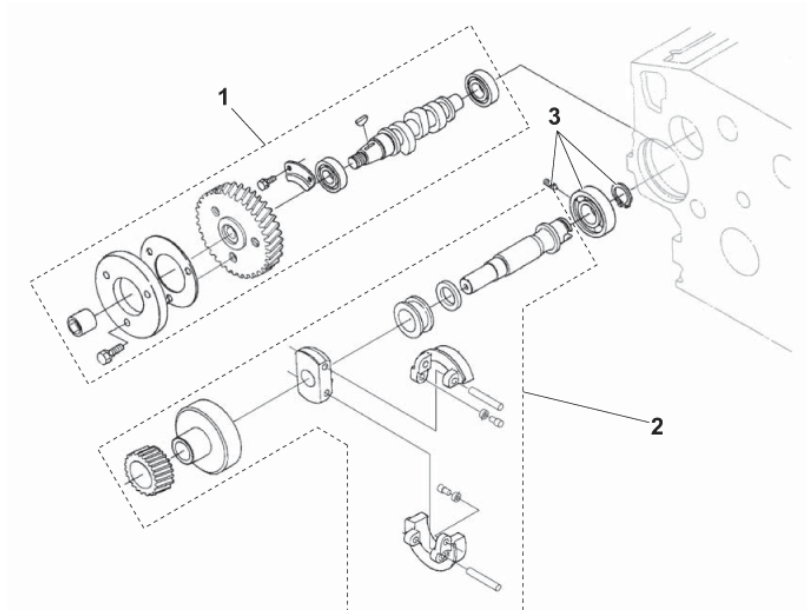

SPARE PARTS DIESEL ENGINE -5

SR 1601 LPG3

2017.11.02

2016.05.18

No.	Part No.	Qty.	Description	Part Note
1	33021571	1	INJECTION SHAFT KIT	
2	33021466	1	REGULATOR SHAFT COMPLETE	
3	33021572	1	BEARING BALL F DIESEL ENGINE KIT	
4	33021473	1	REGULATOR IDLE	
5	33021574	1	ADJUSTMENT SCREW KIT