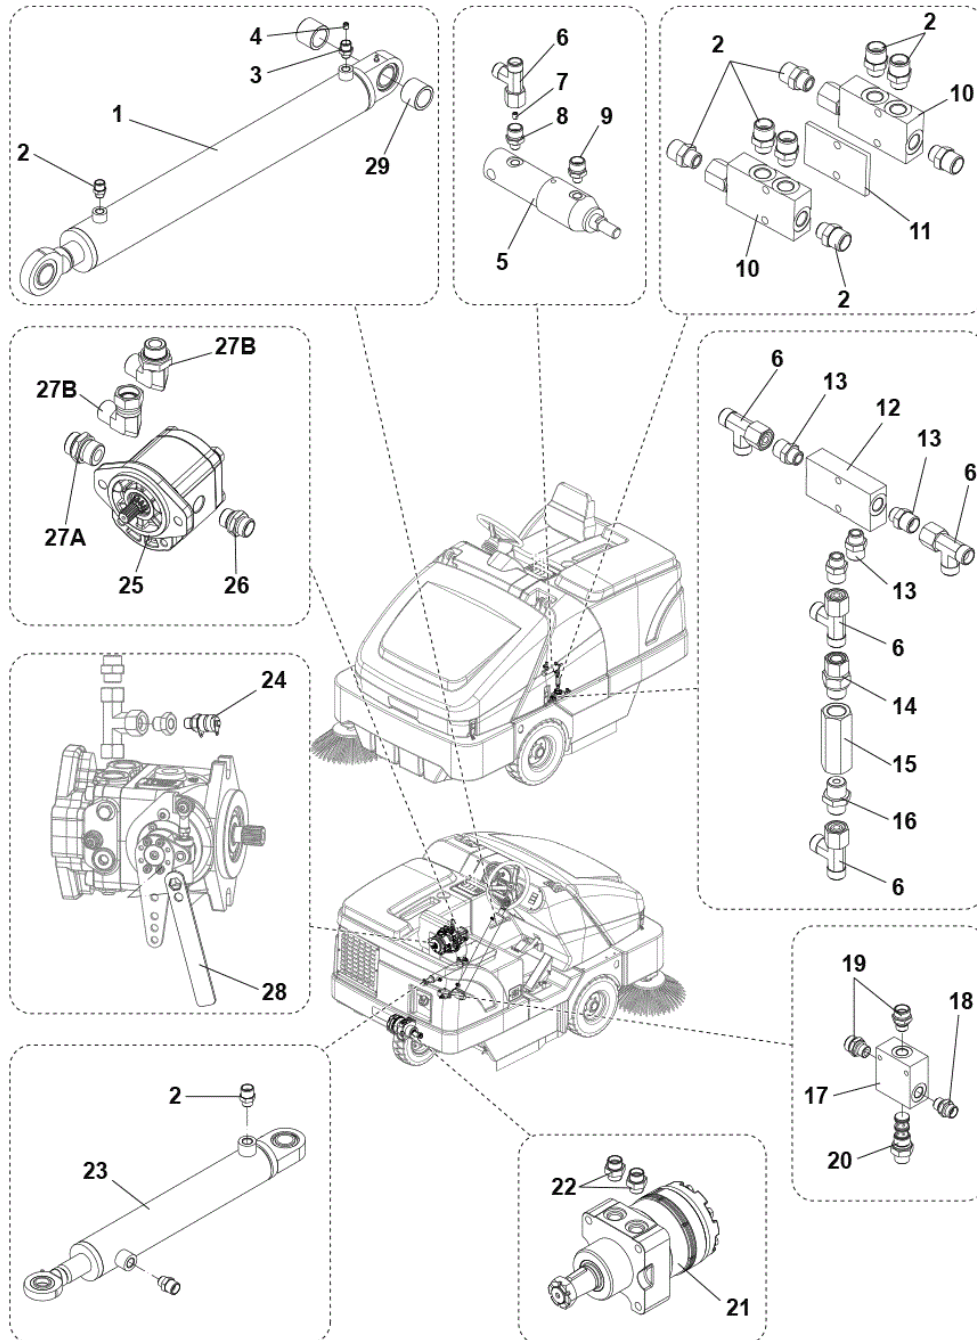

No.	Part No.	Qty.	Description	Part Note
1	33021257	1	CYLINDER HOPPER LIFT	[1]
1	33011777	1	GASKET KIT	[2]
2	33023175	11	PIPE FITTING 1/4 D.10 SIP	
3	33023872	1	FITTING MALE STUD OR M1/4 KIT	
4	33019272	1	DOWEL CALIBRATED M8X8 D.1	
5	33021255	1	CYLINDER 25/16 50	
5	33022009	1	GASKET MICRO CYLINDER 16/25/50 KIT	[3]
6	145 5163 000	5	PIPE FITTING	
7	33018215	1	DOWEL CALIBRATED M5X6 D. 0.5	
8	33018222	1	FITTING M/M 1/8-M16X1.5 REW.	
9	33018375	1	FITTING M/M 1/8-M16X1.5	
10	33023300	2	CHECK VALVE 1/4 SINGLE PILOT OPERAT. SIP	
11	33019712	1	PLATE VALVES GALV.	
12	33010486	1	CHECK VALVE 1/4 DUAL PILOT OPERATED	
13	33023175	4	PIPE FITTING 1/4 D.10 SIP	
14	33018220	1	FITTING M/F.GIR 3/8 - 10L	
15	33010481	1	CHECK VALVE FF 3/8 VU-G3/8	
16	146 0505 000	1	PIPE FITTING 3/8 D.10	
17	33017165	1	BODY PRIORITY VALVE	
18	33015917	1	FITTING M/M 3/8 BSP-12L	
19	33016018	2	FITTING M/M 3/8 BSP-15L	
20	33017690	1	CARTRIDGE PRIORITY VALVE	
21	33017002	1	MOTOR DRIVE ENGINE MACHINE	
21	33020753	1	GASKETS HYDRAULIC MOT.KIT	[4]
22	146 0079 00	5	FITTING MALE 1/2 BSP - M15L	
23	33021256	1	CYLINDER 40/25 205	
23	33011774	1	GASKET KIT CYL FLAP/SIDE	[5]
24	33010508	1	FITTING QUICK 1/4	
25	33017001	1	PUMP DRIVE	
25	33020761	1	GASKET HYDRAULIC PUMP KIT	[6]
25	33020762	1	GASKET HYDRAULIC PUMP KIT	[6]
26	33015757	1	FITTING MALE 1/2 - M15L	
27A	33018323	1	FITTING M/M 3/4-18L	[7]
27B	33022395	1	FITTING 90 M3/4-M3/4 BSP ADJ.	[8]
27B	33022396	1	FITTING 90 M3/4-F3/4 BSP ADJ.	[8]
28	33022090	1	WRENCH 14	
29	33020812	2	SPACER D.30X40 H.30.5 PLAST.	

Part Notes:

- [1] - See Hydraulic plan assy 1 - Item 33021068 and spec.
- [2] - for Item 33021257
- [3] - for Item 33021255
- [4] - for Item 33017002
- [5] - for Item 33021256
- [6] - for Item 33017001
- [7] - NO LONGER AVAILABLE

Valid for Model no. 13300101 UNTIL S.N. 3810123600007

Valid for Model no. 13300148 UNTIL S.N. 3810124500030

Valid for Model no. 13300105 UNTIL S.N. 3810123500024

Valid for Model no. 13300161 UNTIL S.N. 3810123600006

- [8] - Valid for Model no. 13300101 STARTING FROM S/N 3810123600008
  Valid for Model no. 13300148 STARTING FROM S/N 3810124500031
  Valid for Model no. 13300105 STARTING FROM S/N 3810123500025
  Valid for Model no. 13300161 STARTING FROM S/N 3810123600007