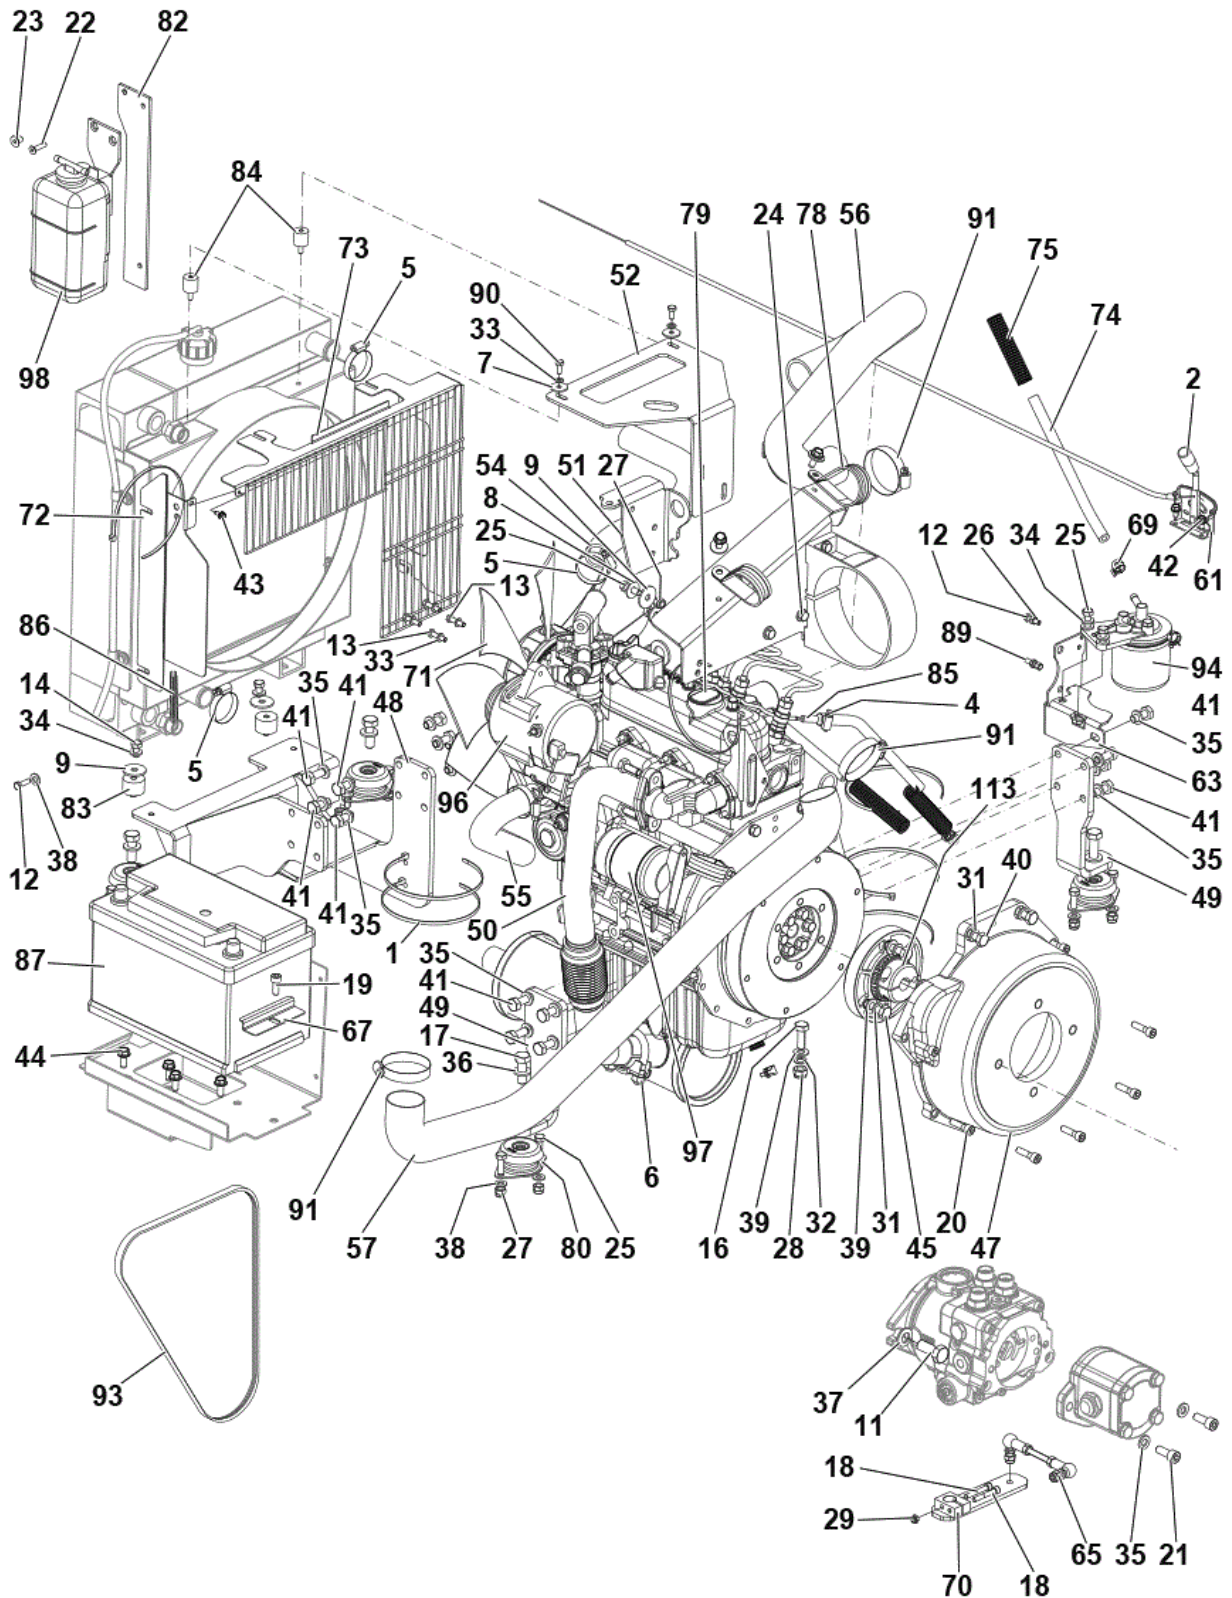

No.	Part No.	Qty.	Description	Part Note
1	1466344000	2	TIE CABLE 4.8X200 BLACK 10 PCS SET	
2	L08812349	1	KNOB	
3	145 9366 000	1	HOLDFAST CABLE D.3	
4	33023594	1	CLAMP HOSE 8-12/9 DIN3017 2 PCS SET	
5	33003548	4	CLAMP HOSE 30-45/12 DIN3017	
6	33003557	1	COLLAR	
47	33017208	1	BELLHOUSING CPL F KUBOTA ENGINE D1105	
48	33017209	1	SUPPORT REAR DIESEL ENGINE MET.	
49	33017210	2	SUPPORT FRONT DIESEL ENGINE GALV.	
50	33017211	1	TUBE EXHAUST PIPE	
51	33017226	1	BRACKET RADIATOR MOUNT UPPER	
52	33017227	1	BRACKET RADIATOR MOUNT UPPER	
53	33017231	1	MUFFLER	
54	33023345	1	HOSE UPPER RADIATOR L.400MM SIP	
55	33021214	1	HOSE LOWER L.250MM RADIATOR SIP	
56	33022132	1	TUBE AIR INTAKE KIT	[1]
56	33021001	1	TUBE RUBBER DIESEL ENGINE AIR INTAKE	[2]
57	33023145	1	HOSE AIR INTAKE SIP	
58	33021002	1	SUPPORT AIR FILTER MET.	[2]
59	33023426	2	HOSE FUEL D.7.9X14.3 L.1500MM SIP	
61	33017250	1	LEVER W/CABLE F THROTTLE	
62	33017251	1	INDICATOR RESTRICTION SIGNAL SERVICING	
63	33017253	1	SUPPORT FUEL FILTER MET.	
64	33017293	1	SUPPORT PLASTIC AIR FILTER	
65	33020344	1	CONNECTION PEDAL DIESEL KIT	[3]
65	33022112	1	CONNECTION PEDAL KIT	[4]
66	146 1873 000	2	FUSE BLADE 50A	
67	33017441	1	BRACKET MET. F BATTERY GUIDE	
69	33023016	7	CLAMP HOSE SPRINGBAND 15/12 DIN3021	
70	33018468	1	WORKING LEVER DIESEL PUMP	[5]
71	33018697	1	FAN MULTIWING D.370 8 BLADE	
72	33018813	1	PLATE RADIATOR RIGHT MET.	
73	33018814	1	GRILL SAFETY MET.	
74	33023427	1	HOSE FUEL D.7.9X14.3 L.350MM SIP	
75	33019106	1	CONDUIT CORRUGATED D.16.2 L.300MM SIP	
76	33023428	1	HOSE FUEL D.7.9X14.3 L.400MM SIP	
77	33019108	1	CONDUIT CORRUGATED D.16.2 L.350MM SIP	
78	33023619	3	CLAMP HOSE D.50 SIP	
79	33023805	1	ENGINE DIESEL D1105-E4B SIP	
80	33023297	4	VIBRATION DAMPER BELL SHAPED M12 D64 SIP	
81	33019467	2	STIFFENER MUFFLER MET.	
82	33019468	1	BRACKET F TANK WATER MET.	
83	33023298	1	VIBRATION DAMPER CYL. M8 M/F 2 PCS SET	
84	9100001352	2	VIBRATION-DAMPING M6 60SH SIP	
85	33019551	1	FUEL HOSE 4X9 LENGH 25 MMKIT	
86	33019552	1	GASKET U SHAPED PVC L.130MM SIP	
87	1467085000	1	BATTERY STARTER 12V 77AH-C20 SIP	
88	145 0231 000	1	FILTER AIR	
89	145 1179 000	1	ADJUSTER M6X30 GALV.	
91	146 0771 000	4	CLAMP HOSE 47-67 / 12	
92	909 5516 000	1	CLAMP HOSE D.18	
93	33019148	1	BELT ALTERNATOR	
94	33020381	1	FILTER DIESEL	
95	33018850	1	FILTER OIL ENGINE	
96	33019147	1	ALTERNATOR 12V 60A	
97	33019149	1	STARTER	
98	33019456	1	TANK WATER OVERFLOW W/MOUNT	
99	33020446	1	FILTER MAIN