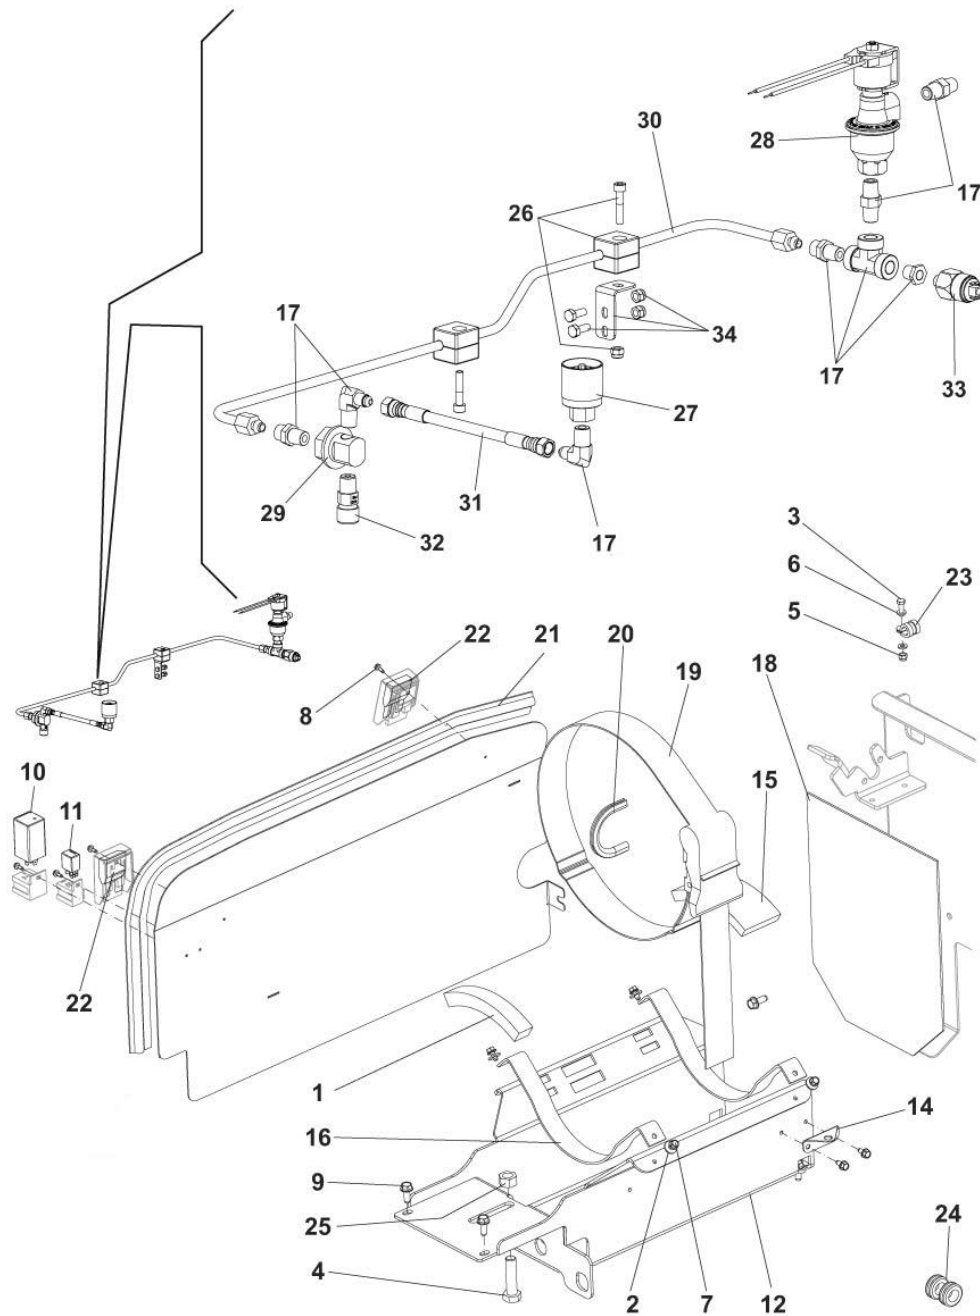

ASSY LPG SUPPORT (FOR MACHINE STARTING FROM JAN 2012)

SR 1601 LPG3

2022.02.16

No.	Part No.	Qty.	Description	Part Note
K2	1465974000	1	HOSES LPG GERMAN MARKET KIT	[1]
1	33020059	1	GASKET ADHESIVE	
10	1466195000	1	TIMER SIP	
11	33009141	1	MICRO RELAY 12V CHANGEOVER	
12	33018366	1	SUPPORT LPG TANK MET. GREY	
14	33019841	1	BRACKET FOR FITTING	[2]
15	33019908	1	GASKET TANK LPG	
16	33019909	2	PROTECTION RUBBER F LPG TANK HOUSING	
17	33022438	1	FITTINGS LPG KIT	
18	33019929	1	RUBBER GAS TANK	
19	1467064000	1	BAND POLYESTER W/RACKET SIP	
20	33020027	1	GASKET U SHAPED PVC L.150MM	
21	33020028	1	GASKET BULB REINFORCED L.995MM	
22	146 1873 000	2	FUSE BLADE 50A	
23	909 5896 000	4	CLAMP HOSE D.12	
26	33022437	1	PLATE FIXING KIT	
27	33019848	1	CONNECTOR CHECK 1/4 NPT	
28	33017756	1	SOLENOID VALVE 12V THREADS 1/4 NPT UL AP	
29	1463840000	1	FITTING 1/4 A-A-NPT	
30	33022117	1	PIPE D.8MM GALVANIZED F LPG	
31	33022345	1	LPG HOSE KIT	
32	1467063000	1	VALVE SECURITY 400PSI SIP	
33	33022289	1	SWITCH PRESSURE 2.5 BAR SIP	
34	33022436	1	FIXING HOSE KIT	
K1	33020343	1	HARDWARE SUPPORT TANK KIT	[3]

Part Notes:

- [1] - NOT SHOWN - INSTALLATION INSTRUCTIONS REF. 1465973000
- [2] - NO LONGER AVAILABLE
- [3] - NOT SHOWN - POS. 2-3-4-5-6-7-8-9-24-25