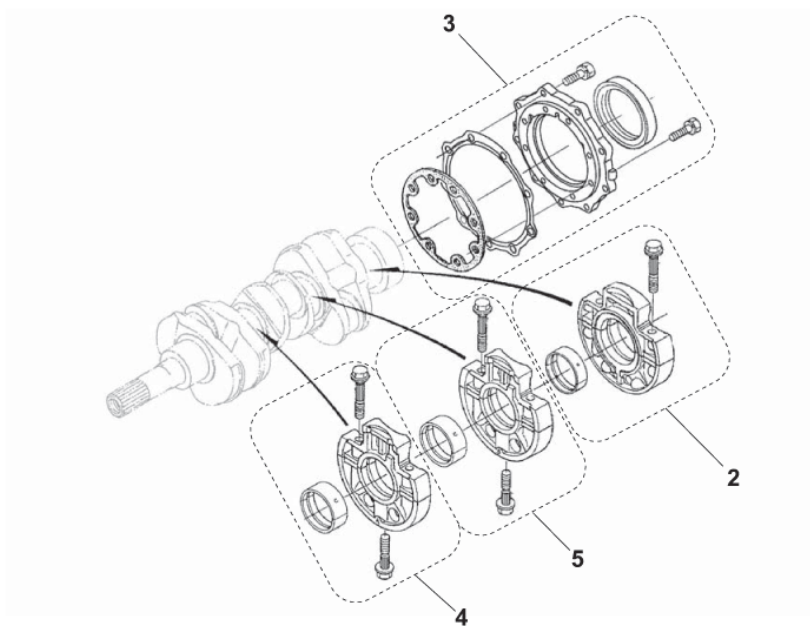

SPARE PARTS DIESEL ENGINE -3

SR 1601 LPG3

2017.11.02

2016.05.18

No.	Part No.	Qty.	Description	Part Note
1	33021424	1	DIPSTICK OIL	
2	33021425	1	SUPPORT MAIN COMPLETE	
3	33021570	1	SHAFT COVER KIT	
4	33021432	1	SUPPORT MAIN COMPLETE	
5	33021433	1	SUPPORT MAIN COMPLETE