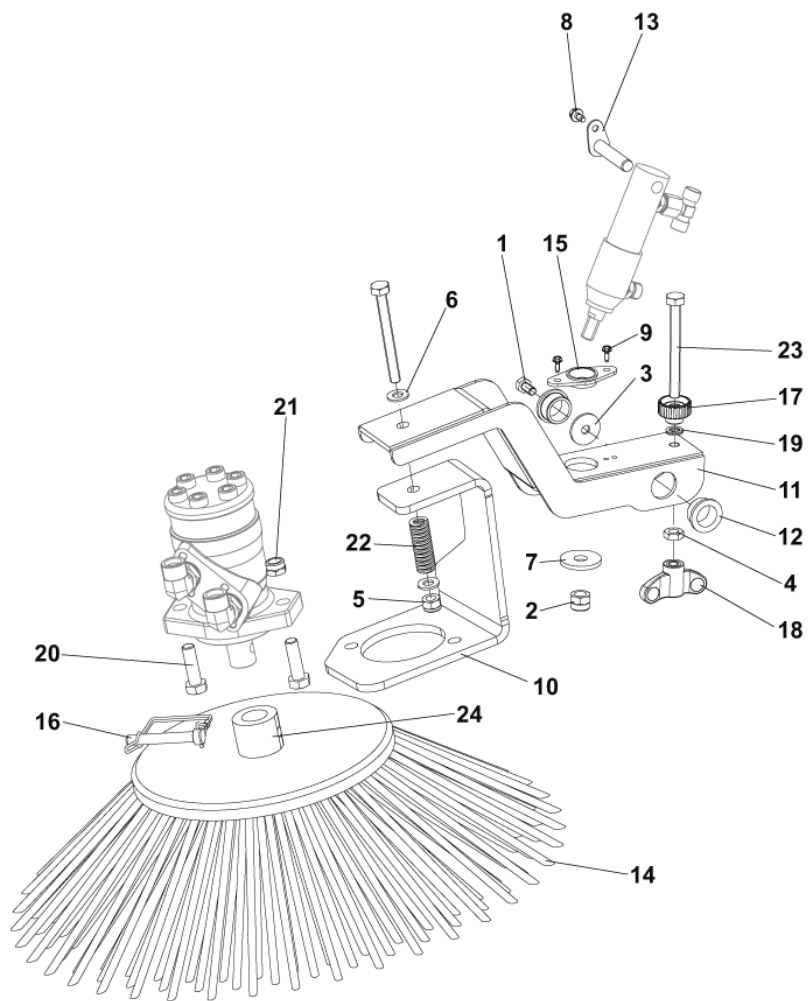

Part Notes:

- [1] - STOCK COVERS GUARANTEE
- [2] - GUARANTEE DATE EXPIRED

00000000/000000 00

RIGHT SIDE BROOM ASSY

SR 1601 LPG3

2017.11.02

2018.05.08

No.	Part No.	Qty.	Description	Part Note
10	33017107	1	SUPPORT RIGHT SIDE MOTOR	
11	33017115	1	ARM SIDE BROOM MET.	
14	33021313	1	BROOM SIDE 300X500 PPL 1.5	
14	33017255	1	BROOM SIDE 260X550 PPL 1.5	
14	33018889	1	BROOM SIDE 260X550 MIX STEEL	[1]
14	33023366	1	BROOM SIDE 260X550 NYLON	[2]
16	1467070000	1	PIN D.10 GALV. W/CLIP SIP	
17	33017889	1	KNOB M10	
18	33018333	1	NUT WING M10	
22	146 1317 000	1	SPRING COMPR. D.E. 18.5 YELLOW ISO10243	
24	33020628	1	HUB BROOM	
K1	33020336	1	HARDWARE SUPPORT KIT	[3]
K2	33020337	1	HARDWARE CYLINDER SIDE BROOM KIT	[4]
K3	33020338	1	HARDWARE SETTING SIDE BROOM KIT	[5]