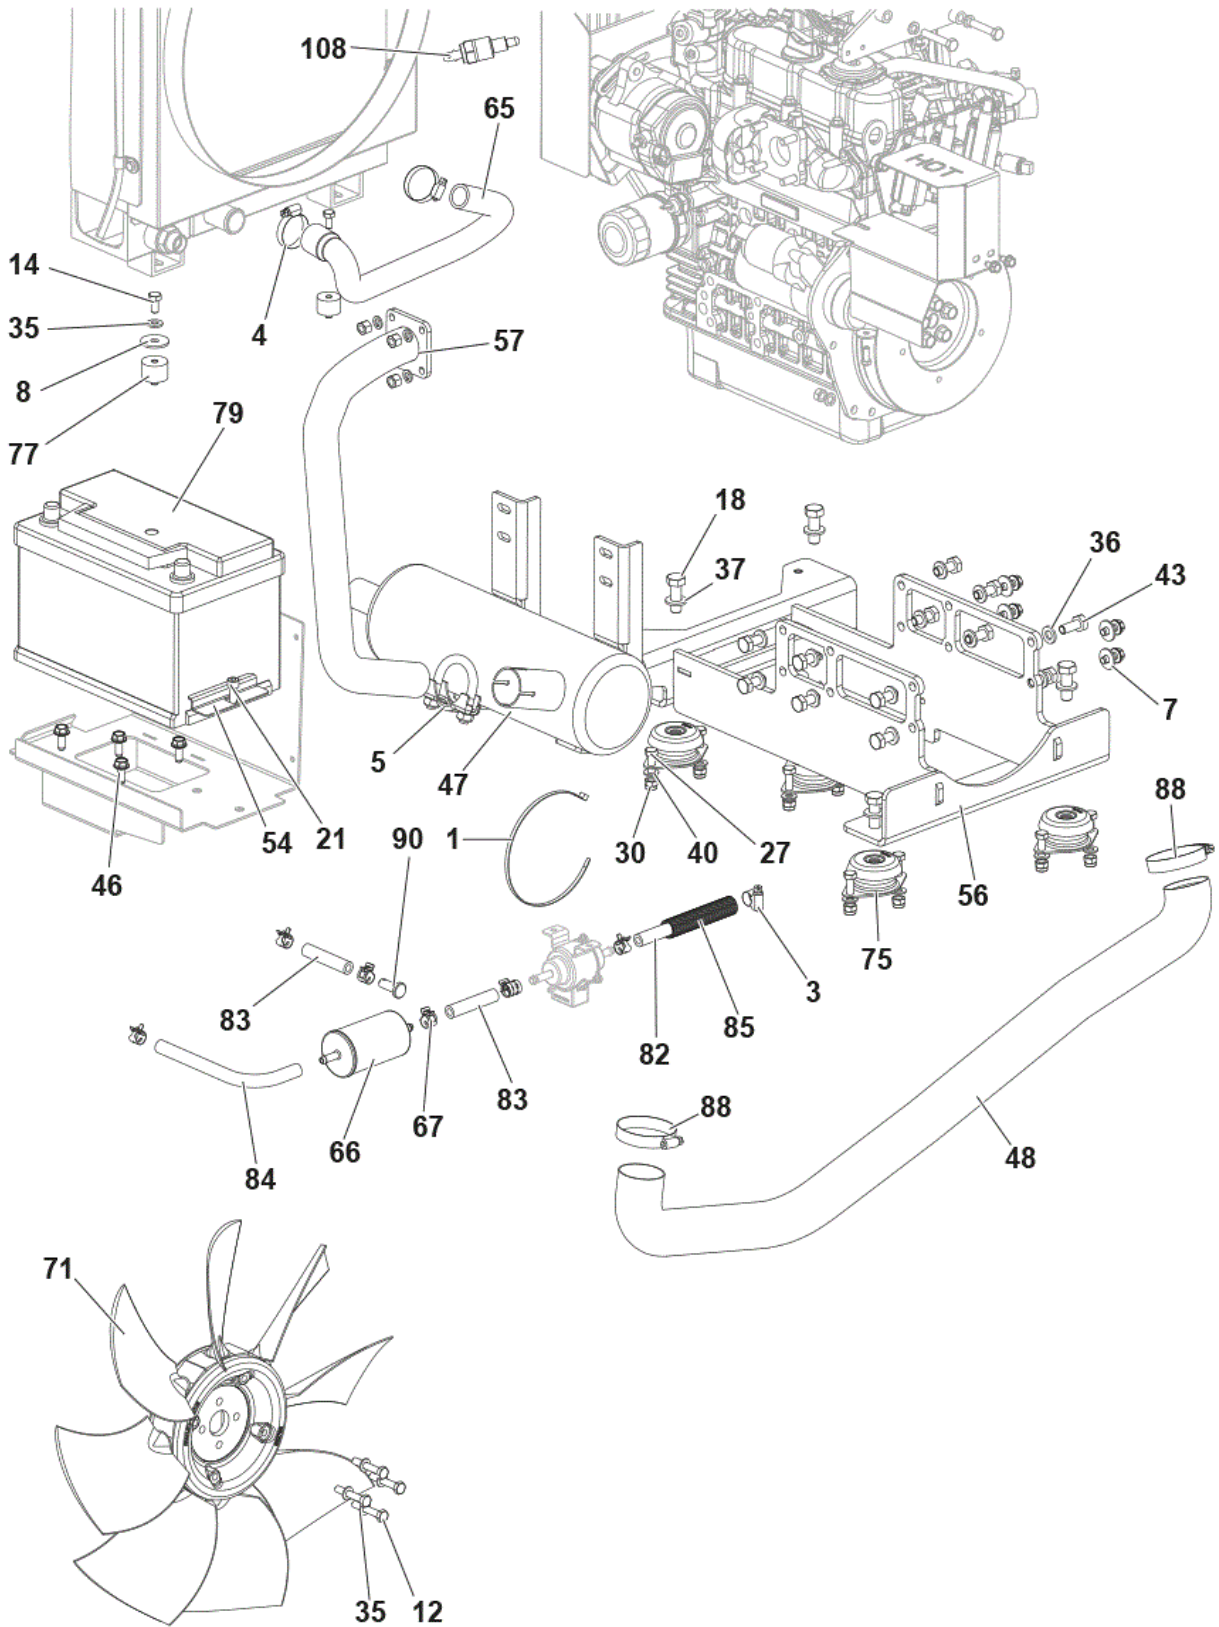

No.	Part No.	Qty.	Description	Part Note
1	1466344000	2	TIE CABLE 4.8X200 BLACK 10 PCS SET	
2	L08812349	1	KNOB	
3	33023594	3	CLAMP HOSE 8-12/9 DIN3017 2 PCS SET	
4	33003548	5	CLAMP HOSE 30-45/12 DIN3017	
5	33003557	1	COLLAR	
41	33019147	1	ALTERNATOR 12V 60A	
42	33020018	1	BELT F ALTERNATOR	
47	33017231	1	MUFFLER	
48	33023145	1	HOSE AIR INTAKE SIP	
49	33017250	1	LEVER W/CABLE F THROTTLE	
50	33017251	1	INDICATOR RESTRICTION SIGNAL SERVICING	
51	33017265	1	BELLOUSING CPL F KUBOTA ENGINE DF972	
52	33017293	1	SUPPORT PLASTIC AIR FILTER	
53	33018851	1	FILTER OIL ENGINE	
54	33017441	1	BRACKET MET. F BATTERY GUIDE	
56	33017913	1	SUPPORT MOTOR	
57	33017914	1	TUBE EXHAUST PIPE	[1]
58	33017915	1	HOSE UPPER RADIATOR L.440MM SIP	
60	33020516	1	TUBE RUBBER LPG ENGINE AIR INTAKE	
61	33017918	1	PLATE	
62	33017064	1	ENGINE PETROL-LPG 972 CC.	
63	33018002	1	BRACKET ENGINE LATERAL	
64	33018003	1	BRACKET RADIATOR LATERAL	
65	33020453	1	TUBE RUBBER LOWER F RADIATOR	
66	33018372	1	FILTER FUEL	[2]
67	33023016	7	CLAMP HOSE SPRINGBAND 15/12 DIN3021	
68	33020345	1	CONNECTION PEDAL LPG KIT	[3]
68	33022168	1	CONNECTION PEDAL PETROL-LPG KIT	[4]
69	33018468	1	WORKING LEVER DIESEL PUMP	[5]
70	33018628	1	CRANKCASE MUFFLER PROTECTION	[1]
71	33018697	1	FAN MULTIWING D.370 8 BLADE	
72	33018813	1	PLATE RADIATOR RIGHT MET.	
73	33018814	1	GRILL SAFETY MET.	
74	33023619	1	CLAMP HOSE D.50 SIP	
75	33023297	4	VIBRATION DAMPER BELL SHAPED M12 D64 SIP	
76	33019468	1	BRACKET F TANK WATER MET.	
77	33019121	1	VIBRATION DAMPING RADIATOR KIT	
79	1467085000	1	BATTERY STARTER 12V 77AH-C20 SIP	
80	33020208	1	BRACKET RPM SETTING	
81	33020209	1	PLATE PROTECTION	
82	33023430	1	HOSE FUEL D.7.9X14.3 L.250MM SIP	
83	33023431	2	HOSE FUEL D.7.9X14.3 L.70MM SIP	
84	33023432	1	HOSE FUEL D.7.9X14.3 L.1260MM SIP	
85	33020228	1	CONDUIT CORRUGATED D.16.2 L.1200MM SIP	
86	33023158	1	CABLE CHOKE KIT	
87	145 0231 000	1	FILTER AIR	
88	146 0771 000	3	CLAMP HOSE 47-67 / 12	
92	33020017	1	STARTER	
93	33019456	1	TANK WATER OVERFLOW W/MOUNT	
95	33020446	1	FILTER MAIN	
96	33017438	1	FILTER SAFETY	
98	33020445	1	BOTTOM FILTER	
99	33014386	1	EVACUATION VALVE	
101	33019243	1	HARNES MOTOR PETROL KIT	[6]
102	33022568	1	SENSOR FLYWHEEL	
K1	33019119	1	ACCELERATOR KIT	[7]
K2	33019120	1	VIBRATION DAMPING ENGINE KIT	[8]
K3	33020419	1	VIBRATION DAMPING RADIATOR KIT	[9]