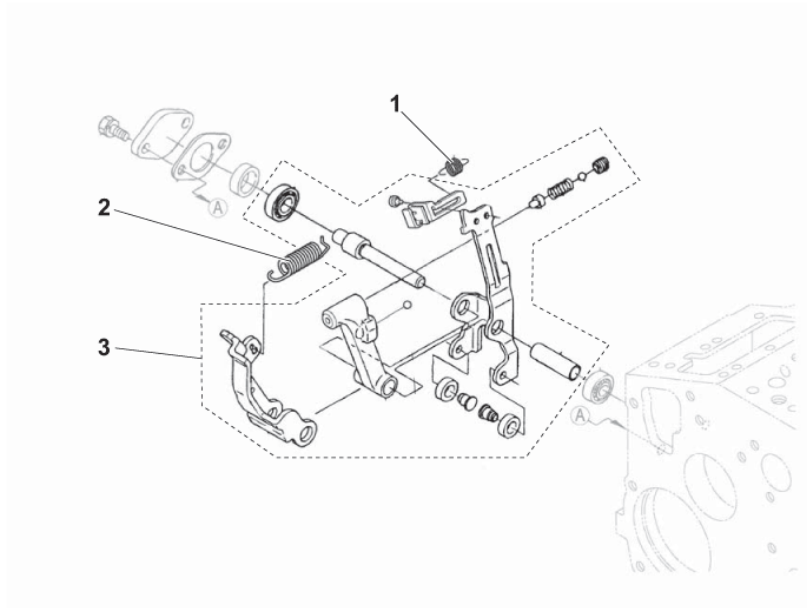

SPARE PARTS DIESEL ENGINE -7

SR 1601 LPG3

2017.11.02

2016.05.18

No.	Part No.	Qty.	Description	Part Note
1	33021492	1	SPRING	
2	33021493	1	SPRING F DIESEL MOTOR	
3	33021494	1	REGULATOR COMPLETE	
4	33021495	1	CONTROL PLATE SPEED COMPLETE