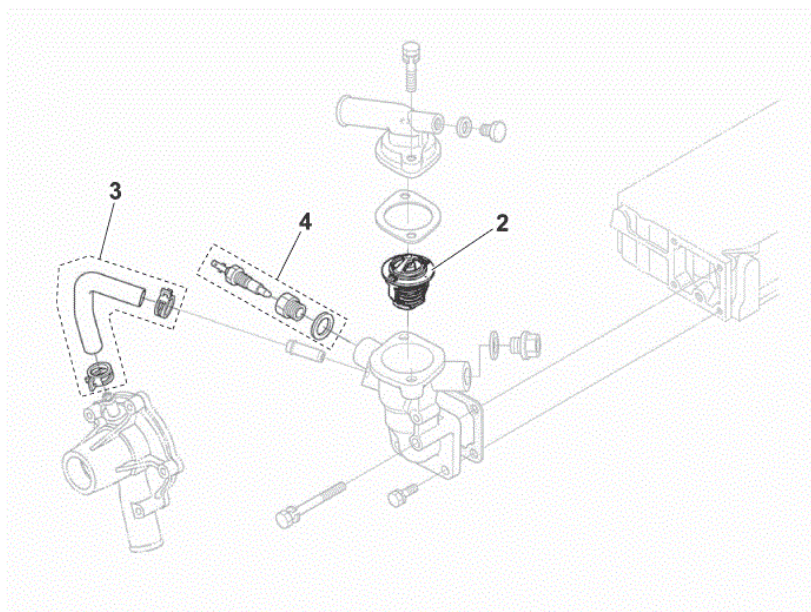

Part Notes:

- [1] - only for machine with one side broom
- [2] - only for machine with two side broom

SPARE PARTS DIESEL ENGINE -1

SR 1601 LPG3

2017.11.02

2016.05.18

No.	Part No.	Qty.	Description	Part Note
1	33021405	1	SUMP OIL COMPLETE	
2	33021411	1	GASKET MOTORHEAD	