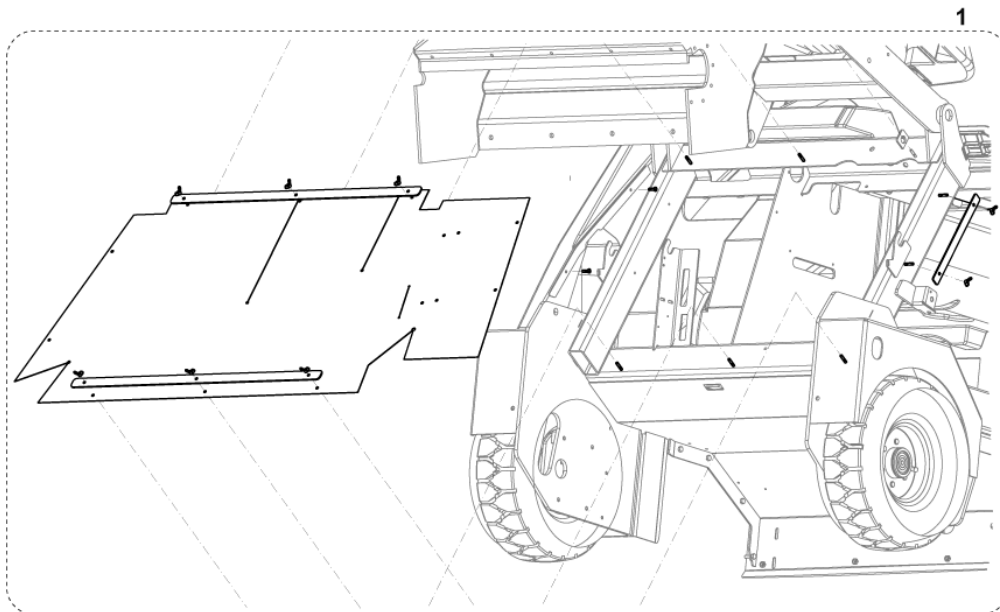

ACCESSORIES - 4

SR 1601 LPG3

2017.11.02

2018.06.21

No.	Part No.	Qty.	Description	Part Note
1	33020372	1	HOPPER DUST FLAP KIT	[1]
3	33020298	1	WORKING LIGHT 12V KIT	[2]
6	33020313	1	CABLE WORKING LIGHT	
7	33020351	2	LIGHT WORKING 12V	
13	33017360	1	CIRCUIT BREAKER 16A	

Part Notes:

- [1] - OPTIONAL - SEE INST. INSTR. 33020373
- [2] - OPTIONAL - SEE INST. INSTR. 33020293