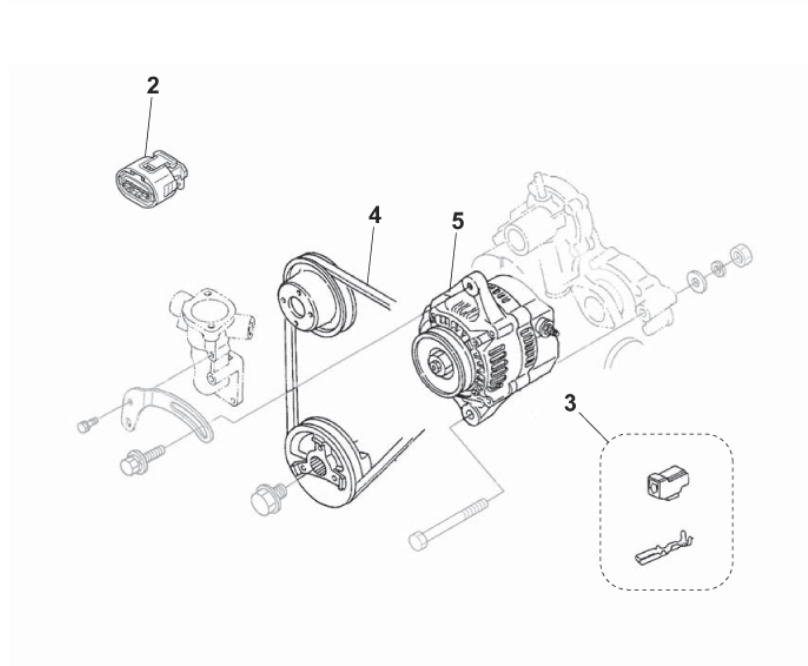

SPARE PARTS DIESEL ENGINE -8

SR 1601 LPG3

2018.10.04

2018.10.05

No.	Part No.	Qty.	Description	Part Note
1	33021577	1	INJECTORS PIPE KIT	
2	33021498	3	INJECTOR COMPLETE	
3	33021499	1	CONNECTION GLOW PLUG	
4	33020439	1	GLOW PLUGS KIT SR1601 D3	
5	33019749	1	FILTER FUEL	
6	33020381	1	FILTER DIESEL	
7	33021579	1	OIL FILTER PLUG KIT