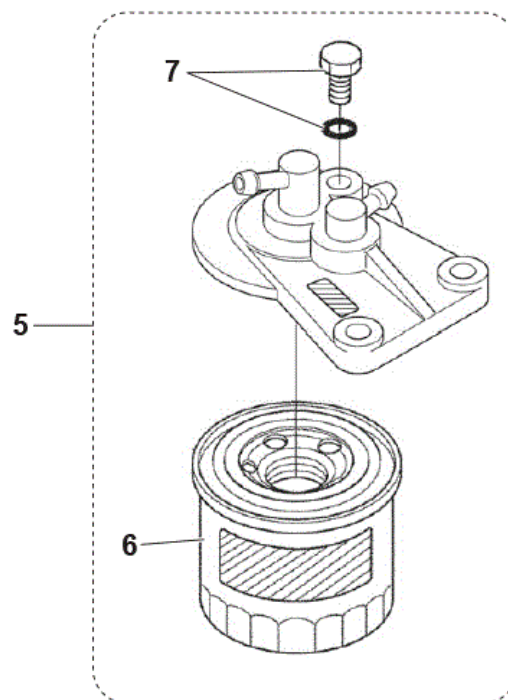

SPARE PARTS DIESEL ENGINE -8

SR 1601 LPG3

2018.10.04

2018.10.05

No.	Part No.	Qty.	Description	Part Note
1	33021577	1	INJECTORS PIPE KIT	
2	33021498	3	INJECTOR COMPLETE	
3	33021499	1	CONNECTION GLOW PLUG	
4	33020439	1	GLOW PLUGS KIT SR1601 D3	
5	33019749	1	FILTER FUEL	
6	33020381	1	FILTER DIESEL	
7	33021579	1	OIL FILTER PLUG KIT