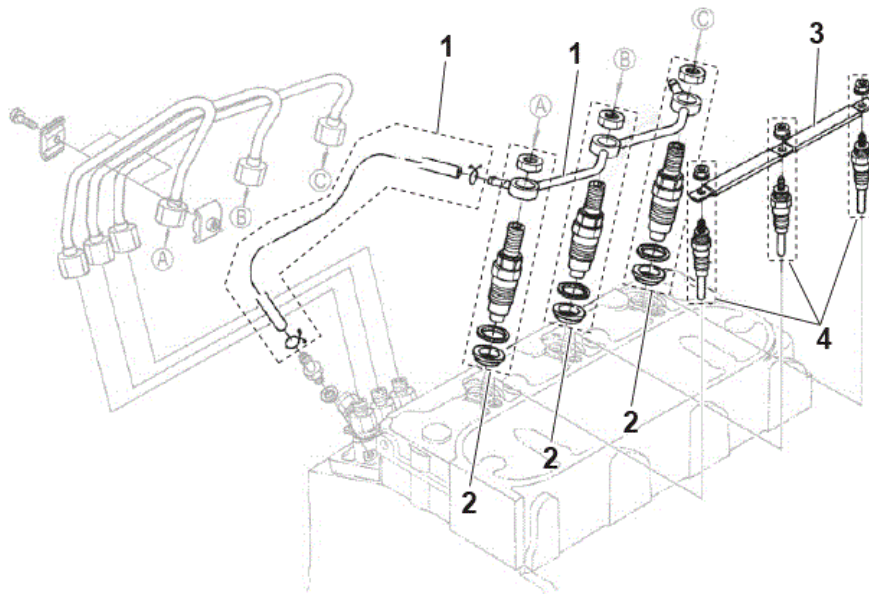

SPARE PARTS DIESEL ENGINE -8

SR 1601 LPG3

2018.10.04

2018.10.05

No.	Part No.	Qty.	Description	Part Note
1	33021577	1	INJECTORS PIPE KIT	
2	33021498	3	INJECTOR COMPLETE	
3	33021499	1	CONNECTION GLOW PLUG	
4	33020439	1	GLOW PLUGS KIT SR1601 D3	
5	33019749	1	FILTER FUEL	
6	33020381	1	FILTER DIESEL	
7	33021579	1	OIL FILTER PLUG KIT