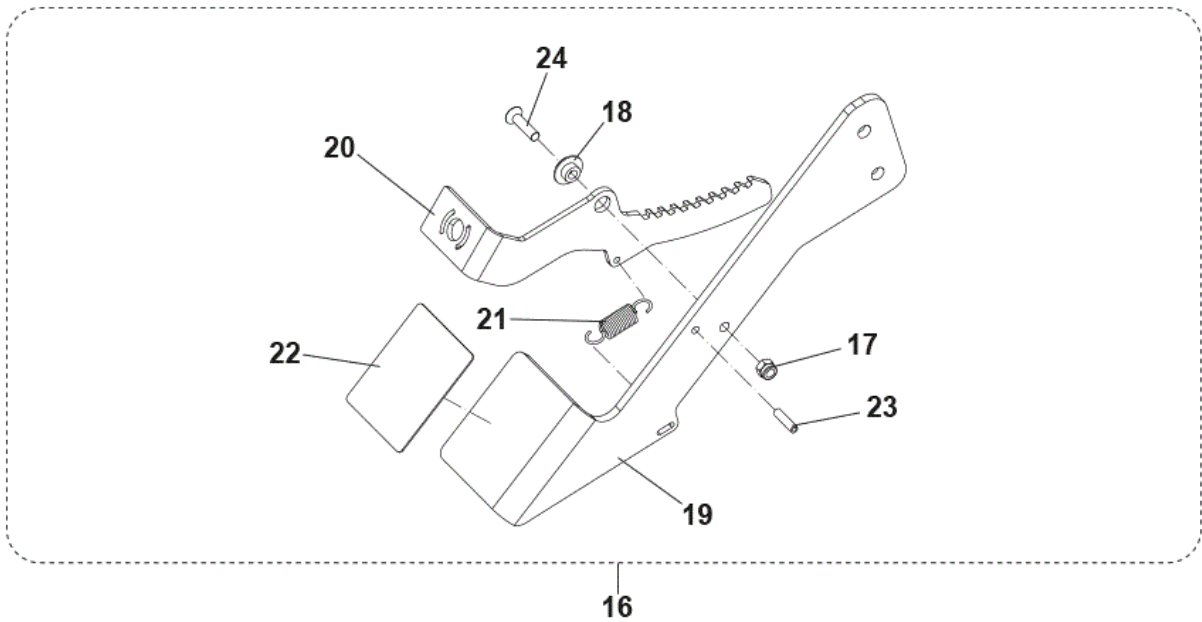

No.	Part No.	Qty.	Description	Part Note
1	33018841	1	FOOT PEDAL UPPER KIT	
8	33017203	1	MOUNT WELDED PEDAL	
9	33017204	1	FOOT PEDAL UPPER	
10	33017205	1	MAT PEDAL	
11	33017206	1	FOOT PEDAL LOWER	
12	33017216	2	BEARING FLANGE IGLIDUR MFM-1016-10	
13	33017217	2	SPACER D.7X10 H.11 GALV.	
14	33018842	1	CONNECTION PEDAL KIT	
16	33018845	1	PEDAL BRAKE KIT	
18	33017178	1	BUSH	
19	33017197	1	PEDAL BRAKE MET.	
20	33017198	1	PARKING BRAKE LEVER	
21	33017199	1	SPRING EXTENTION D.E.12.5 WIRE D.1.5	
22	33017259	1	MAT PEDAL	
K1	33020416	1	HARDWARE ACC. PEDAL KIT	[1]

Part Notes:

[1] - NOT SHOWN - POS. 2-3-4-5-6-7-15-17-23-24