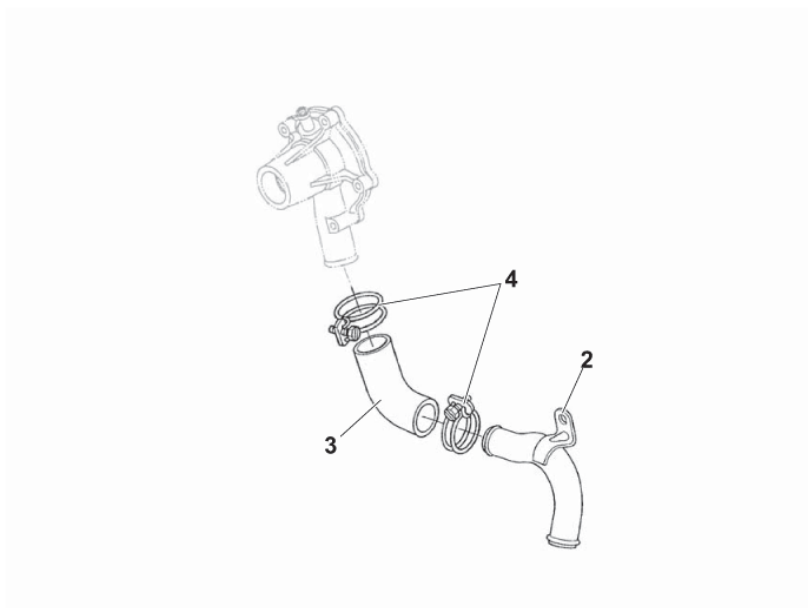

SPARE PARTS DIESEL ENGINE -11

SR 1601 LPG3

2017.11.02

2016.05.18

No.	Part No.	Qty.	Description	Part Note
1	33021583	1	WATER PUMP KIT	
2	33021518	1	WATER PIPE	
3	33021519	1	WATER PIPE	
4	33021520	2	CLAMP