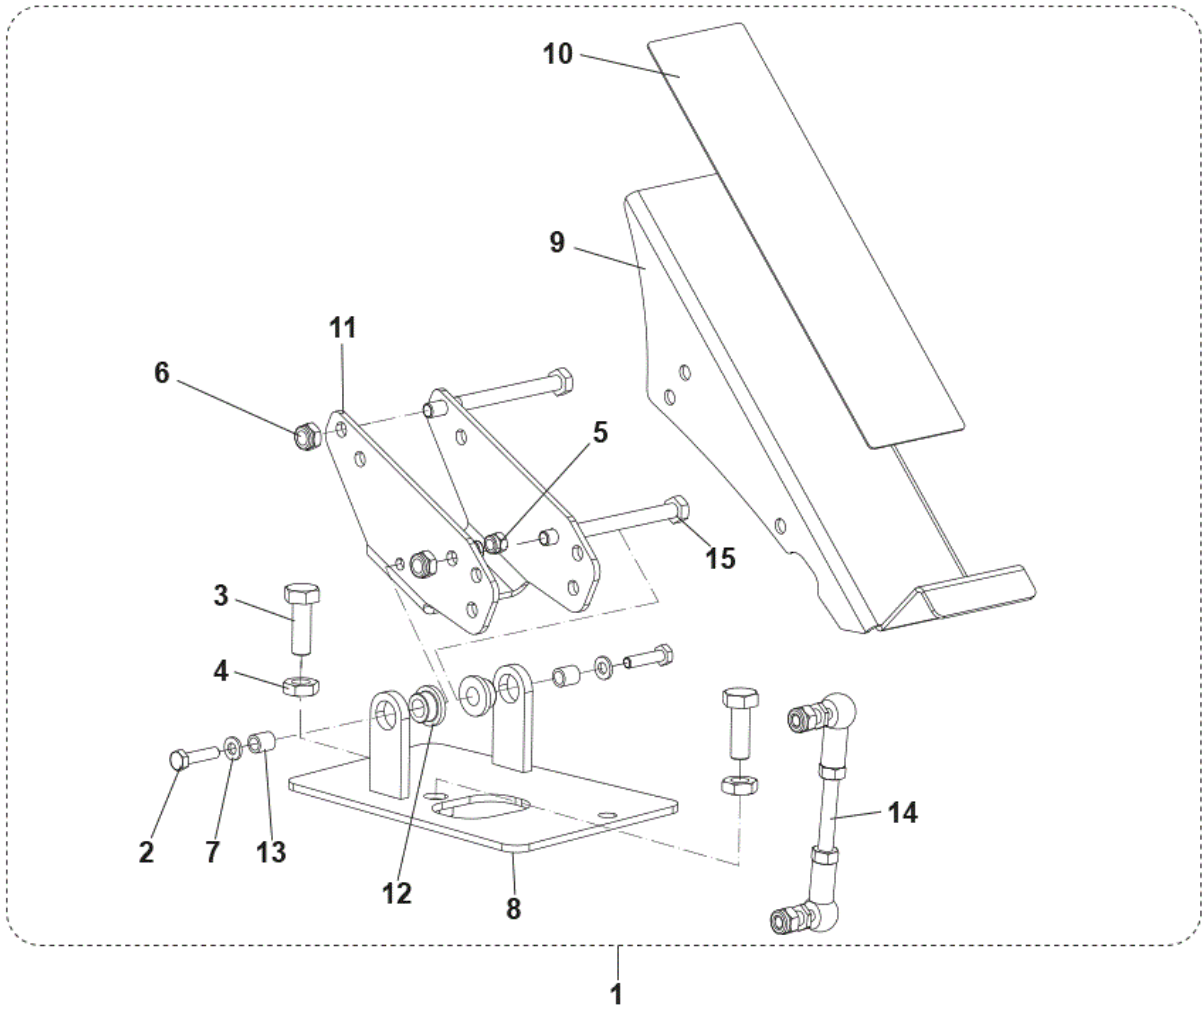

No.	Part No.	Qty.	Description	Part Note
1	33018841	1	FOOT PEDAL UPPER KIT	
8	33017203	1	MOUNT WELDED PEDAL	
9	33017204	1	FOOT PEDAL UPPER	
10	33017205	1	MAT PEDAL	
11	33017206	1	FOOT PEDAL LOWER	
12	33017216	2	BEARING FLANGE IGLIDUR MFM-1016-10	
13	33017217	2	SPACER D.7X10 H.11 GALV.	
14	33018842	1	CONNECTION PEDAL KIT	
16	33018845	1	PEDAL BRAKE KIT	
18	33017178	1	BUSH	
19	33017197	1	PEDAL BRAKE MET.	
20	33017198	1	PARKING BRAKE LEVER	
21	33017199	1	SPRING EXTENTION D.E.12.5 WIRE D.1.5	
22	33017259	1	MAT PEDAL	
K1	33020416	1	HARDWARE ACC. PEDAL KIT	[1]

Part Notes:

[1] - NOT SHOWN - POS. 2-3-4-5-6-7-15-17-23-24