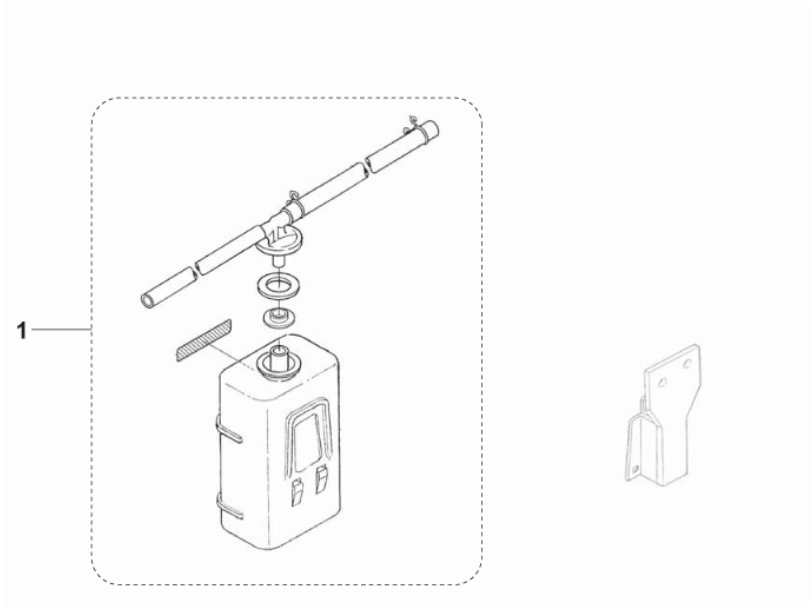

Resource notes:

Position 19 not available

SPARE PARTS DIESEL ENGINE -12

SR 1601 LPG3

2017.11.02

2016.05.18

No.	Part No.	Qty.	Description	Part Note
1	33021522	1	RESERVE TANK COMPLETE	
2	33021523	3	VALVE INLET	
3	33021524	3	VALVE EXHAUST	
4	33021525	6	SPRING VALVE	
5	33021526	6	BRACKET SPRING	
6	33021527	6	PLIERS CLOSING	
7	33021528	6	VALVE SEAL	
8	33021529	6	CLOSING VALVE	
9	33021530	1	SHAFT VALVE	
10	33021531	2	SCREW F KUBOTA ENGINE	
11	33021532	3	BRACKET BALANCER	
12	33021533	1	PIN	
13	33021534	2	WASHER F KUBOTA ENGINE	
14	33021535	2	WASHER F KUBOTA ENGINE	
15	33021536	2	SPRING	
16	33021537	6	ARM BALANCE	
17	33021538	6	SCREW REGULATOR F KUBOTA ENGINE	
18	33021539	6	NUT F KUBOTA ENGINE	
20	33021540	3	STUD BOLT F KUBOTA DIESEL MOTOR	
21	33021541	3	NUT F KUBOTA ENGINE	
22	33021542	3	WASHER F DIESEL ENGINE