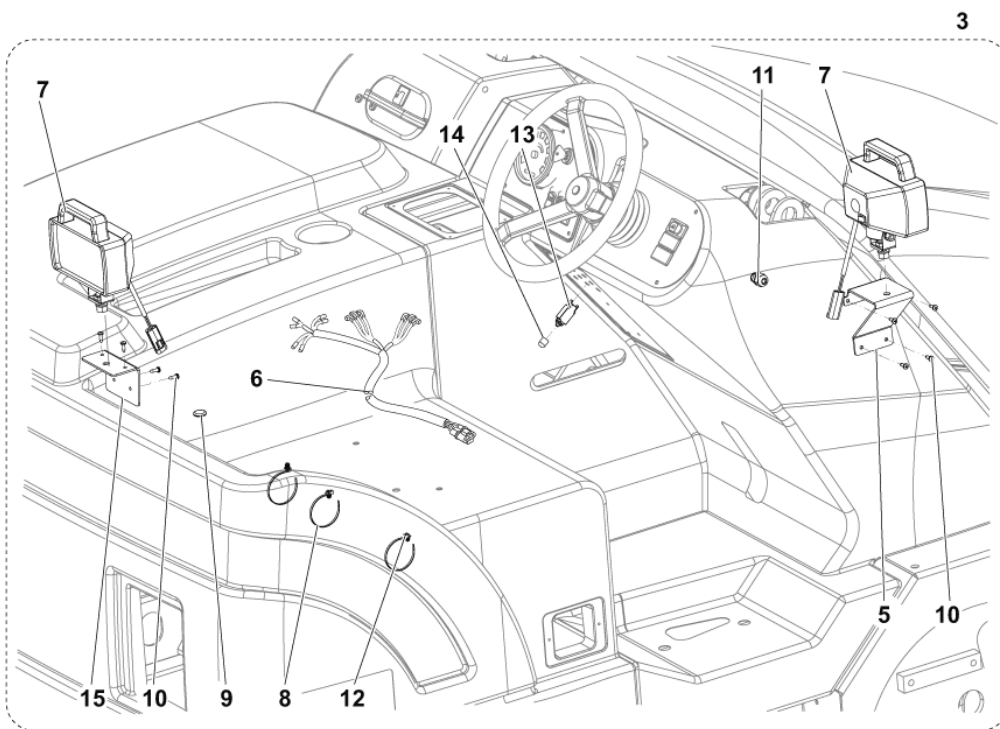

ACCESSORIES - 4

SR 1601 LPG3

2017.11.02

2018.06.21

No.	Part No.	Qty.	Description	Part Note
1	33020372	1	HOPPER DUST FLAP KIT	[1]
3	33020298	1	WORKING LIGHT 12V KIT	[2]
6	33020313	1	CABLE WORKING LIGHT	
7	33020351	2	LIGHT WORKING 12V	
13	33017360	1	CIRCUIT BREAKER 16A	

Part Notes:

- [1] - OPTIONAL - SEE INST. INSTR. 33020373
- [2] - OPTIONAL - SEE INST. INSTR. 33020293