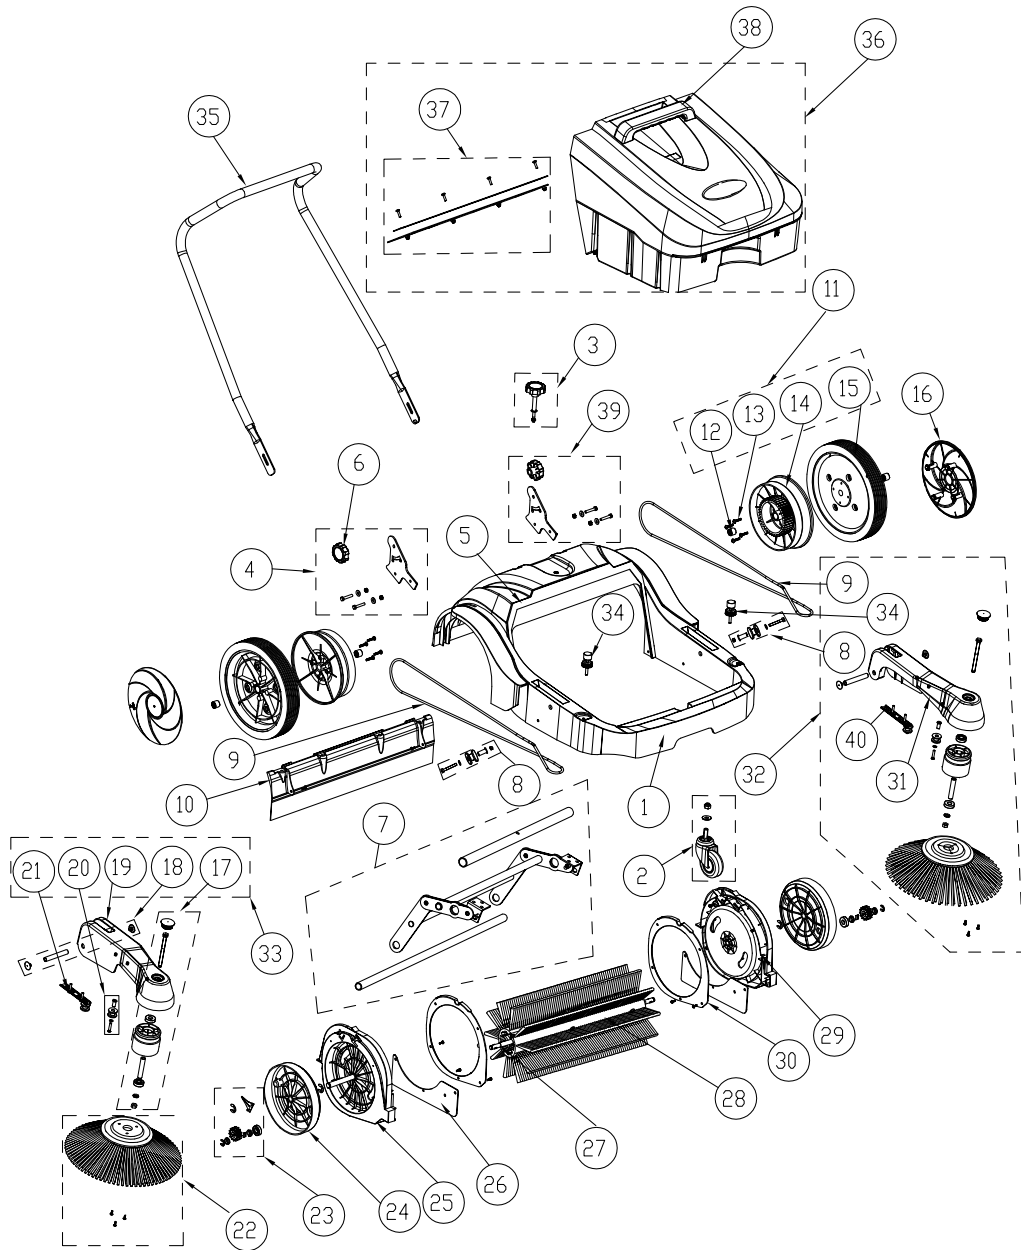

PARTS LIST

2022.10.03

TABLE OF CONTENTS

Overview1
WEAR AND TEAR PARTS.....3

No.	Part No.	Qty.	Description	Part Note
	VP11701		CARTON BOX	
1	VP13003	1	CHASSIS	
2	VP11912	1	CASTER KIT	
3	VP11913	1	MAIN BROOM HEIGHT ADJUSTMENT KNOB	
4	VP13901	1	HANDLE MOUNTING PLATE RIGHT KIT	
5	VP11023	1	SEALING	
6	VP11021	2	HANDLE ADJUSTMENT KNOB	
7	VP11914	1	MAIN BROOM ADJUSTMENT KIT	
8	VP11915	1	BELT TENSION WHEEL KIT	
9	VP11012	1	ROUND BELT D6	
10	VP11010	1	REAR SEAL SKIRT	
11	VP11300	2	WHEEL KIT	
12	VP11302	4	PLASTIC BEARING	
13	VA80825	8	SCREW ST5X25	
14	VP11301	2	PLASTIC GEAR WHEEL	
15	VP11312	2	DRIVE WHEEL - BLACK	
16	VP13301	2	WHEEL CAP	
17	VP11903	2	BELT PULLEY KIT	
18	VP11904	2	SIDE BROOM AXLE KIT	
19	VP13401	1	ARM SIDE BROOM RIGHT	
20	VP11905	1	GUIDE WHEEL KIT	
21	VP11420	1	BELT TENSION KIT RIGHT	
22	VP11408	1	SIDE BROOM KIT	
23	VP11906	2	GEAR KIT	
24	VP11203	2	MAIN BROOM ADJUSTING PLASTIC DISK	
25	VP11201	1	RIGHT SUPPORT BASE	
26	VP11204	2	SEAL SKIRT	
27	VP11212	1	MAIN BROOM SHAFT	
28	VP13211	1	MAIN BROOM	
29	VP11202	1	LEFT SUPPORT BASE	
30	VP11206	2	COVER SUPPORT BASE	
31	VP13501	1	ARM SIDE BROOM LEFT	
32	VP13500	1	SIDE BROOM LEFT KIT-OPTIONAL	
33	VP13400	1	SIDE BROOM RIGHT KIT	
34	VP11907	1	SIDE BROOM ADJUST KIT	
35	VP13002	1	HANDLE	
36	VP13600	1	HOPPER	
37	VP11910	1	SKIRT HOPPER KIT	
38	VP13602	1	HANDLE HOPPER	
39	VP13902	1	HANDLE MOUNTING PLATE LEFT KIT	
40	VP11909	1	BELT TENSION LEFT KIT	

WEAR AND TEAR PARTS

PS480

2013.04.23

2020.07.10

No.	Part No.	Qty.	Description	Part Note
	VP11912	1	CASTER KIT	
	VP11012	1	ROUND BELT D6	
	VP11010	1	REAR SEAL SKIRT	
	VP11300	2	WHEEL KIT	
	VP11408	1	SIDE BROOM KIT	
	VP11204	2	SEAL SKIRT	
	VP13211	1	MAIN BROOM	
	VP11910	1	SKIRT HOPPER KIT	
	VP11023	1	SEALING	
	VP11021	2	HANDLE ADJUSTMENT KNOB	