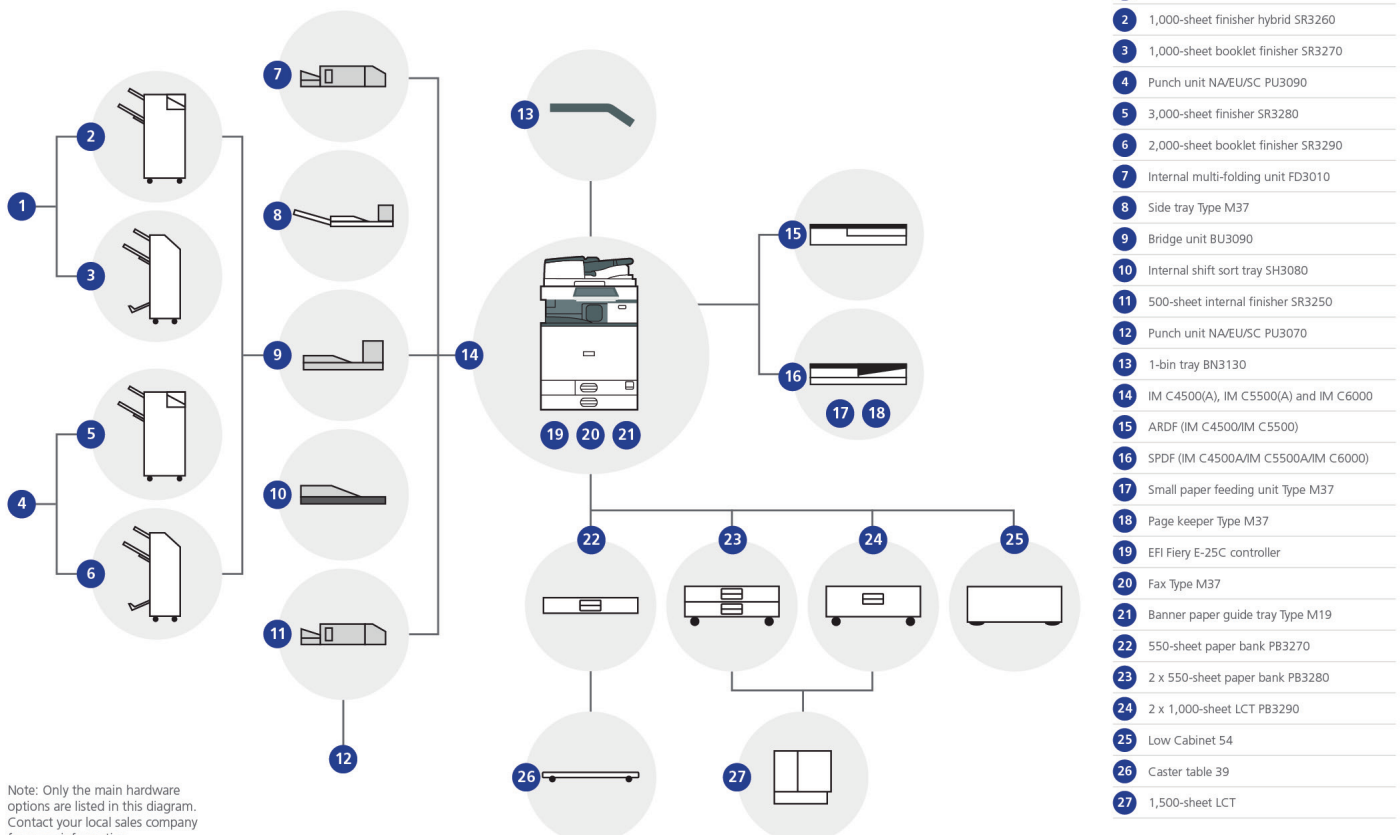

Take advantage of a variety of finishing and paper options to add a professional touch whilst meeting the printing demands of medium to large workgroups. Environmentally-friendly low TEC (Typical Electricity Consumption) values, deliver reduced energy consumption and cut running costs. RICOH Intelligent Support tools ensure your device uptime is maximised whilst self-help tools enable your teams to make simple fixes such as changing supplies, without involving expensive IT-resources.

With print speeds from 45 to 60 CPM, the IM C4500(A)/C5500(A)/C6000 devices are here to add value to your business. The easy-to-use 10.1" Smart Operation Panel with touch screen controls has improved responsiveness and large new look icons. Settings can be configured to suit each individual user's needs and with easier mobile connectivity, users can print or scan to the office network or cloud from their smart device, with built-in support for NFC, AirPrint* or Mopria.

- Production of professional flyers with inner multi-folding unit
- Reduction of outsourcing costs – by producing printed materials in-house
- Efficient working and reduced user intervention – by expanding paper capacity
- Increased uptime and performance – with RICOH Intelligent Support

IM C4500(A) / IM C5500(A) / IM C6000 hardware configuration