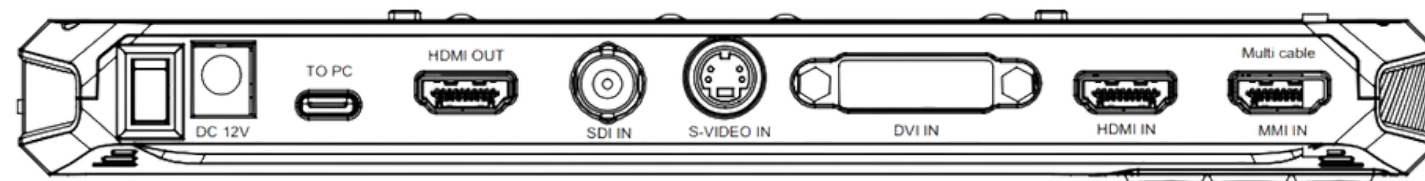

RECORDER X1

4K VIDEO RECORDER

FEATURES

- INCLUDES A ROBUST LIST OF FEATURES AND CAPABILITIES
- WITH AUTO SENSING VIDEO CONNECTIONS AND AUTOMATIC VIDEO RESOLUTION DETECTION
- SET UP IS QUICK AND EASY. THE FRONT CONTROL PANEL ALLOWS USERS TO INTUITIVELY RECORD VIDEOS AND PHOTOS / SNAPSHOTS WITH FOOT PEDAL
- . PLUG & PLAY WITH USB DRIVE IS INCLUDED FOR RELIABLE RECORDING
- SPECTACULAR QUALITY WITH A BRIGHT AND CLEAR 7 INCH DISPLAY
- ALL INPUTS - HDMI, VGA, YPBPR, LINE IN, MIC, FOOT
- OUTPUTS - HDMI (PASS-THROUGH), USB, SD, TYPEC TO PC, LINE OUT