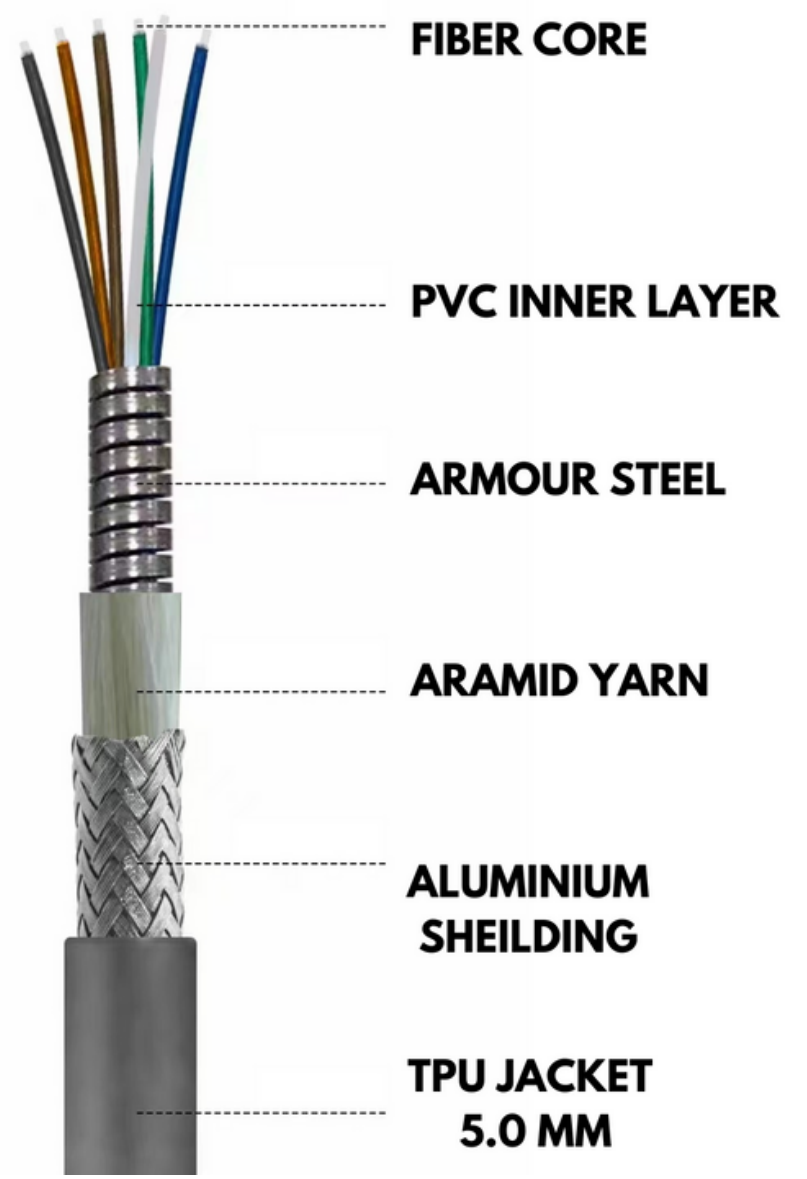

YOFC MULTI-MODE OM3

300M AT 10GBPS

**ANTI
FREEZE**

**WEAR
RESISTANCE**

**PRESSURE
RESISTANCE**

**TENSILE
RESISTANCE**

DURABLE

ARMOUR FIBER CABLES