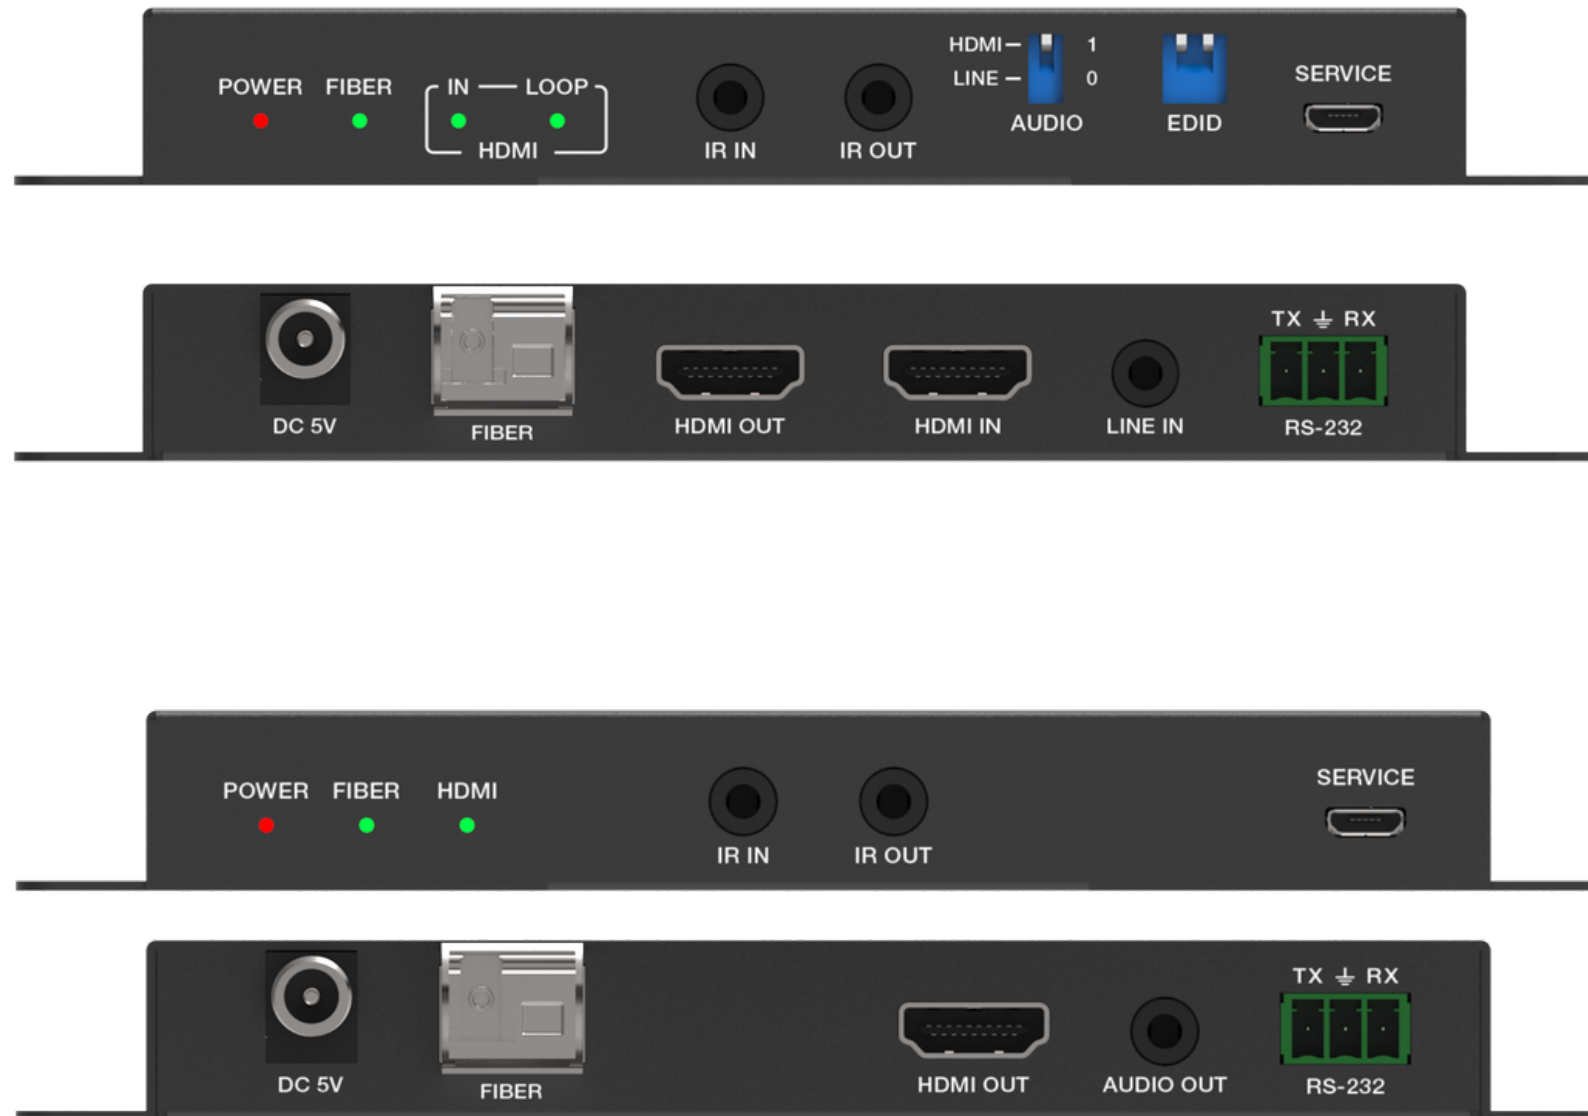

IN SEVERAL SIZES - 100, 150, 200, 300 METERS AND
CUSTOMIZATION ALSO AVAILABLE

LC/SC/ST

INTERFACE TYPE can be made on your requirements

HF4K@60HZ

HDMI 2.0 TO FIBER EXTENDER

FEATURES

- 18 GBPS VIDEO BANDWIDTH
- HDR-10 BIT & EDID MANAGEMENT
- UHD 4:4:4 SUPPORTS 3840 X 2160 @ 60HZ
- HDCP 2.2 SUPPORT BI-DIRECTIONAL IR CONTROL,RS 232 PASS
- THROUGH TX SUPPORTS LOOP OUT & AUDIO EMBEDDING (SUPPORTS UP TO 10 KMS)
- RX SUPPORTS AUDIO EXTRACTING
- SUPPORTS SINGLE MODE AND MULTI MODE

MINI HF4K@60HZ

HDMI 2.0 TO FIBER EXTENDER

FEATURES

- 18 GBPS VIDEO BANDWIDTH
- HDR-10 BIT
- EDID MANAGEMENT
- UHD 4:4:4 SUPPORTS 3840 X 2160 @ 60HZ
- HDCP 2.2 SUPPORT
- SUPPORTS UP TO 1 KM
- SUPPORTS SINGLE MODE AND MULTI MODE