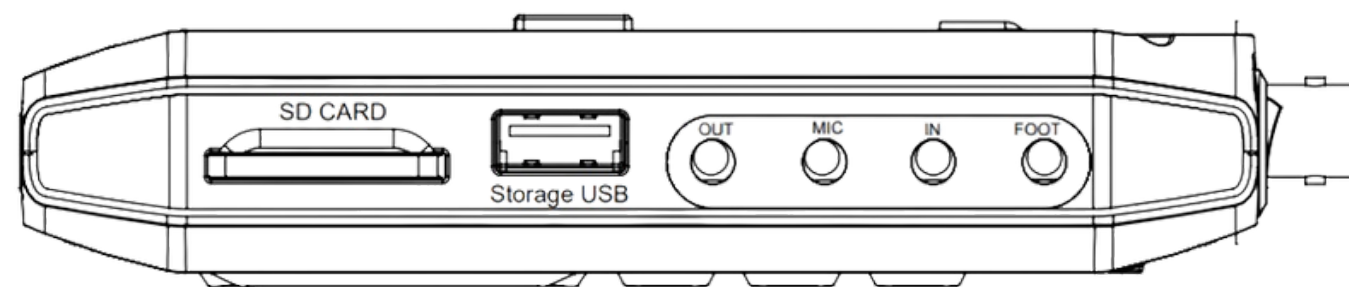

RECORDER X1

4K VIDEO RECORDER

FEATURES

- INCLUDES A ROBUST LIST OF FEATURES AND CAPABILITIES
- WITH AUTO SENSING VIDEO CONNECTIONS AND AUTOMATIC VIDEO RESOLUTION DETECTION
- SET UP IS QUICK AND EASY. THE FRONT CONTROL PANEL ALLOWS USERS TO INTUITIVELY RECORD VIDEOS AND PHOTOS / SNAPSHOTS WITH FOOT PEDAL
- . PLUG & PLAY WITH USB DRIVE IS INCLUDED FOR RELIABLE RECORDING
- SPECTACULAR QUALITY WITH A BRIGHT AND CLEAR 7 INCH DISPLAY
- ALL INPUTS - HDMI, VGA, YPBPR, LINE IN, MIC, FOOT
- OUTPUTS - HDMI (PASS-THROUGH), USB, SD, TYPEC TO PC, LINE OUT