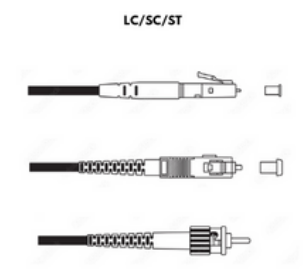

YOFC MULTI-MODE OM3

300M AT 10GBPS

**ANTI
FREEZE**

**WEAR
RESISTANCE**

**PRESSURE
RESISTANCE**

**TENSILE
RESISTANCE**

DURABLE

ARMOUR FIBER CABLES