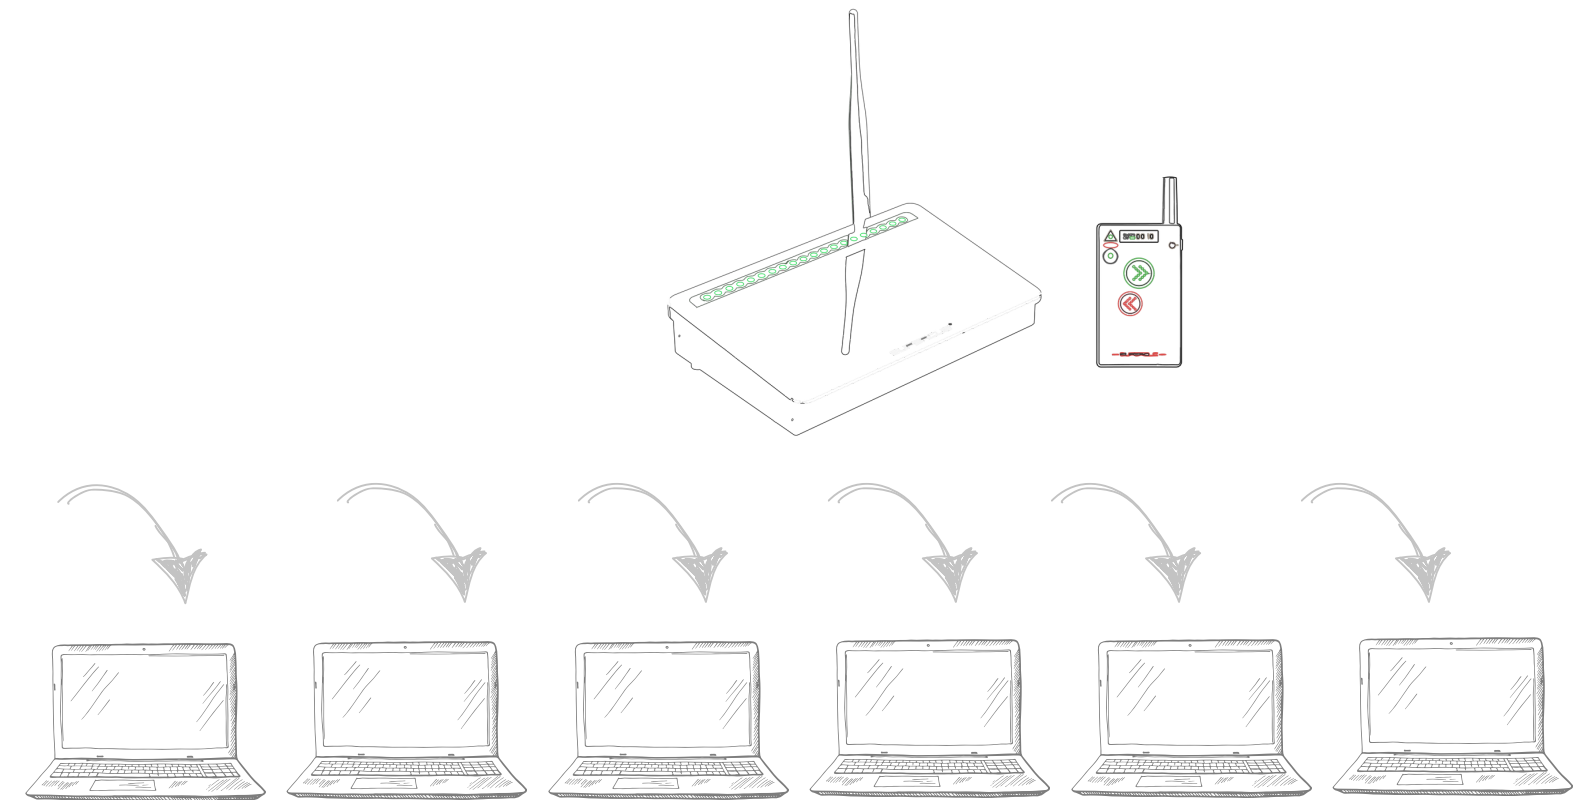

- 400 METERS RANGE
- WITH 2 REMOTES
- A FLIGHT CASE
- FOR TWO LAPTOPS

SUPER CUE - STANDARD

FEATURES

- TOUCH SCREEN WITH TIMER FUNCTION
- LESS TRANSMISSION DELAY
- CONNECT UP TO 6 LAPTOPS
- RECHARGEABLE REMOTES
- WITH 2 REMOTES + A FLIGHT CASE
- UP TO 100 METERS (300 FEETS)