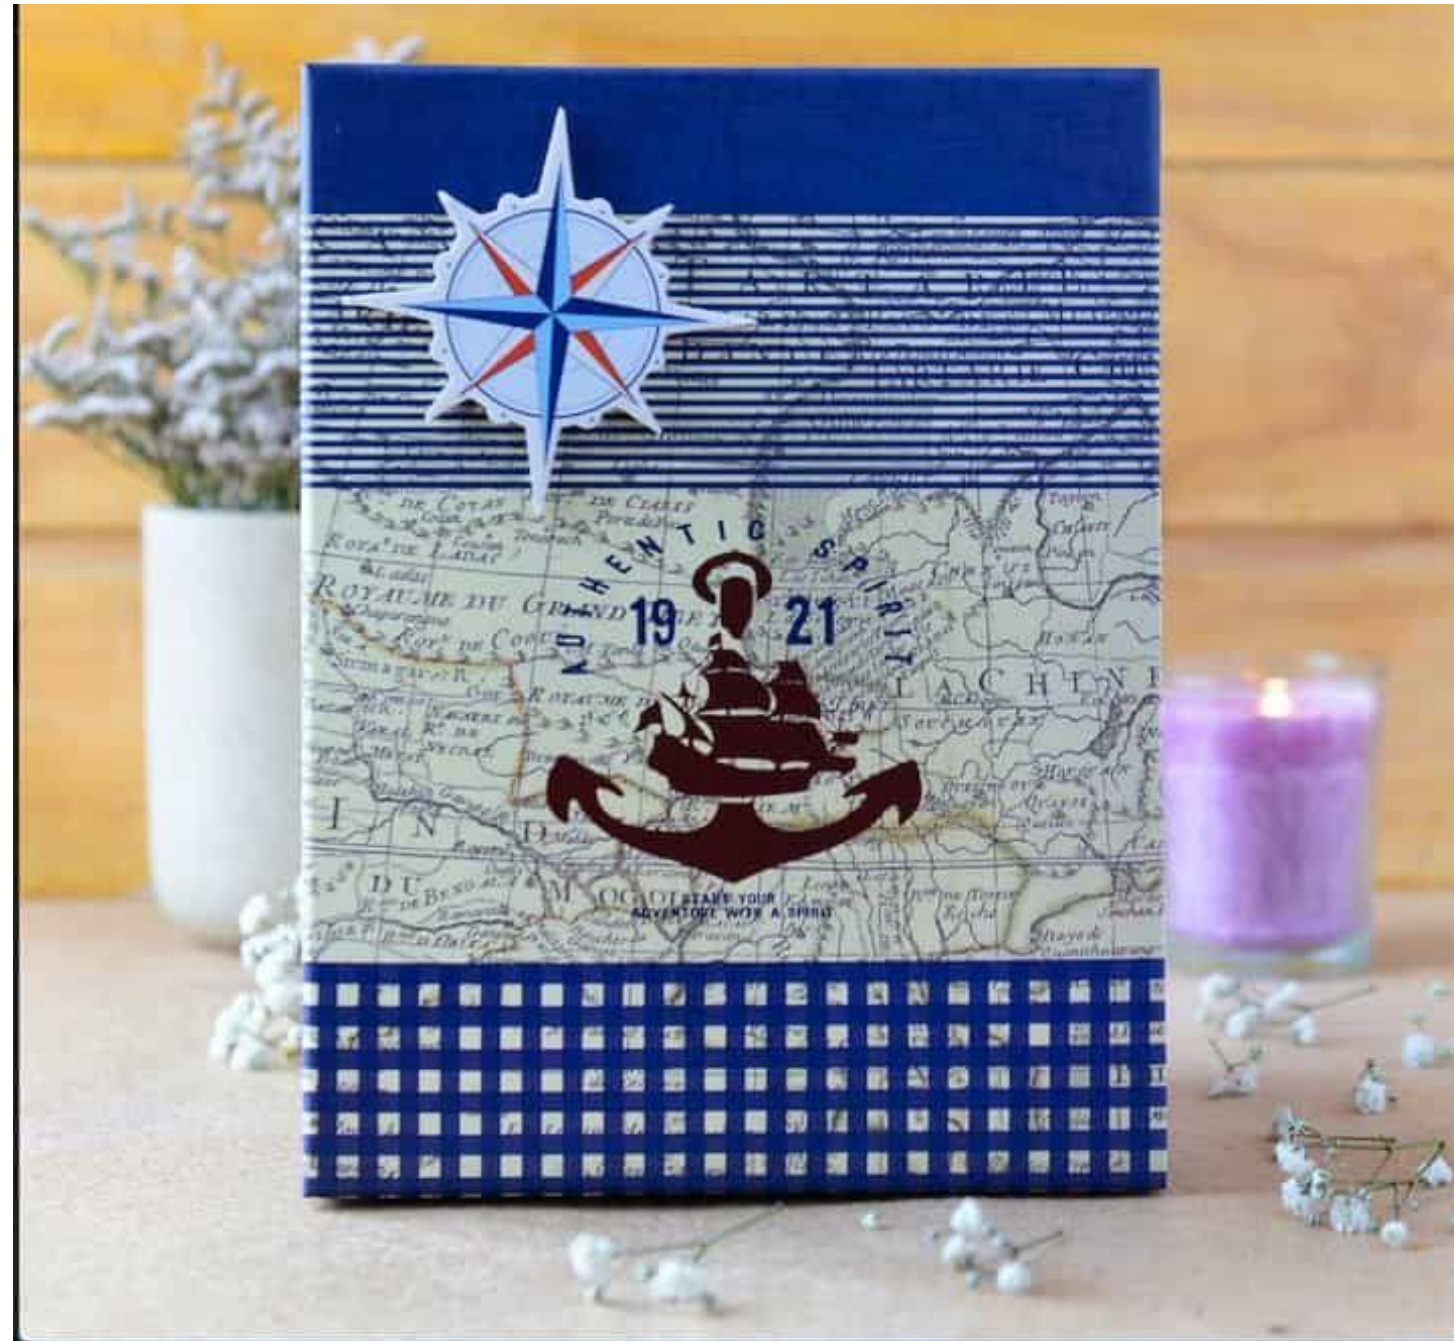

Specifications: Set of 3 gift boxes

Size : Approx. (in inches)

Big : 15X 10.5X 4

Medium : 13.25X 9X 3

Small : 10.5X 7.25X 2.75

INR 700/-

Nautical Anchor Box

A beautiful gift box, perfect for presenting a small gift while making it extra special.

This box features a pink inner lining with a navy-blue top and a nautical anchor print.

Specifications: Set of 3 gift boxes

Size: Approx. (in inches)

Big : 9.25X 7.5X 3

Medium : 8.5X 6.5X 2.5

Small : 7.5X 5.5X 2