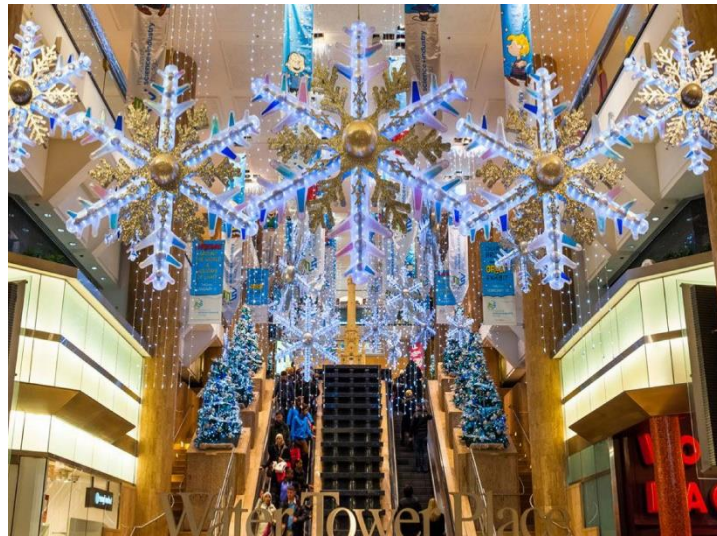

Christmas Deck

MIDAS' TOUCH

Everything he touched, turned to gold..

Golden installations-

- Reindeers
- Trees
- Gift Boxes
- Stars
- Other décor

Golden man giving out scratch cards

Aerial décor – Golden snowflakes

Golden trees

WHITE CHRISTMAS

It's going to be a whimsical white wonderland..

Winter wonderland arches and igloo decor

Christmas tree inspired by snow

Mirror tree installation

Light tunnels

Winter wonderland set up

CLASSY CHRISTMAS - 1

All is calm, all is bright, with just an amount of little red light

It's a RED Christmas with
supersized bows,
wreaths and gifts!

CLASSY CHRISTMAS - 2

All is calm, all is bright, with just an amount of little red light

Welcome to Santa's Toy Station!

Interactive fun activities for all such as merry go round with Christmas tree mounted on top and nutcracker installations.

Santa's Toy Station

Santa's little helpers

SHINE AND SHIMMER CHRISTMAS