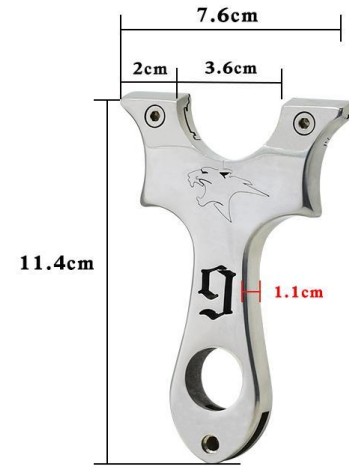

SSNEW1063

3in
(7.5cm)

0.8in (2cm) 1.4in (3.5cm)

4.7in
(11.9cm)

weight: 9.1oz (259g)

SSNEW1064

weight: 7.4oz (209g)

SSNEW1065

weight: 7.9oz (225g)

SSNEW1066

weight: 8.1oz (230g)

SSNEW1067

weight: 8.6oz (244g)

SSNEW1068

weight: 9.4oz (267g)

SSNEW1069

weight: 9.5oz (270g)

SSNEW1070

weight: 6.8oz (194g)

SSNEW1071

weight: 265g

SSNEW1072

weight: 247g

SSNEW1073

weight: 242.5g

SSNEW1074

weight: 232g

SSNEW1075

weight: 244g

SSNEW1076

weight: 222g

SSNEW1077