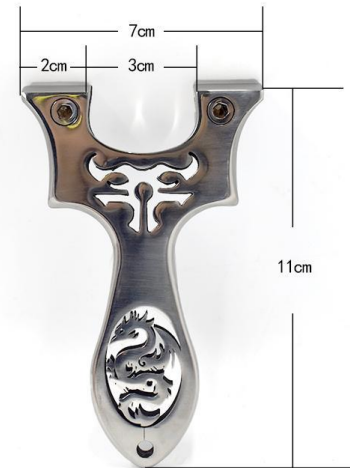

weight:0.5lb(230g)

SSNEW1028

weight:234g

SSNEW1029

weight:233.5g

SSNEW1030

weight:0.48lb(219g)

SSNEW1031

weight:0.27lb(123g)

SSNEW1032

weight: 205.5g

SSNEW1033

weight: 0.57lb (260g)

SSNEW1034

SSNEW1035

SSNEW1036

weight: 243g

SSNEW1037

weight: 221g

SSNEW1038

weight: 250g

SSNEW1039

weight: 243g

SSNEW1040