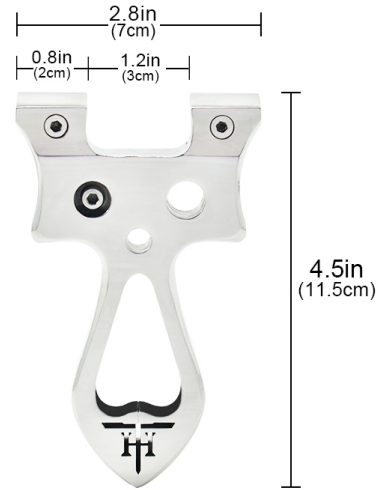

weight: 8.7oz (248g)

SSNEW1061

weight: 11oz (311g)

SSNEW1062

3in
(7.5cm)

0.8in (2cm) 1.4in (3.5cm)

4.8in
(12.2cm)

weight: 9oz (255g)

SSNEW1063

3in
(7.5cm)

0.8in (2cm) 1.4in (3.5cm)

4.7in
(11.9cm)

weight: 9.1oz (259g)

SSNEW1064

weight: 7.4oz (209g)

SSNEW1065

weight: 7.9oz (225g)

SSNEW1066

weight: 8.1oz (230g)

SSNEW1067

weight: 8.6oz (244g)

SSNEW1068

weight: 9.4oz (267g)

SSNEW1069

weight: 9.5oz (270g)

SSNEW1070

weight: 6.8oz (194g)

SSNEW1071

weight: 265g

SSNEW1072

weight: 247g

SSNEW1073