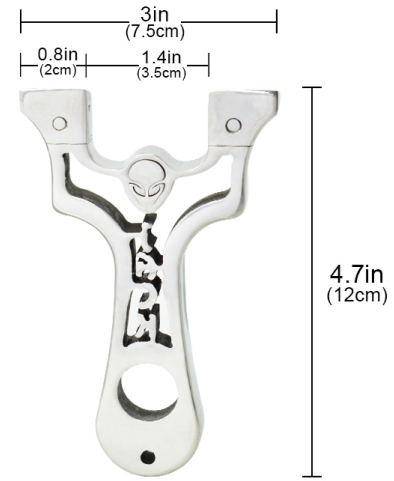

weight:0.44lb(200.5g)

SSNEW1057

weight:206g

SSNEW1058

weight: 10.7oz (302g)

SSNEW1059

weight: 247g

SSNEW1060

weight: 8.7oz (248g)

SSNEW1061

weight: 11oz (311g)

SSNEW1062

3in
(7.5cm)

0.8in (2cm) 1.4in (3.5cm)

4.8in
(12.2cm)

weight: 9oz (255g)

SSNEW1063

3in
(7.5cm)

0.8in (2cm) 1.4in (3.5cm)

4.7in
(11.9cm)

weight: 9.1oz (259g)

SSNEW1064

weight: 7.4oz (209g)

SSNEW1065

weight: 7.9oz (225g)

SSNEW1066

weight: 8.1oz (230g)

SSNEW1067

weight: 8.6oz (244g)

SSNEW1068

weight: 9.4oz (267g)

SSNEW1069