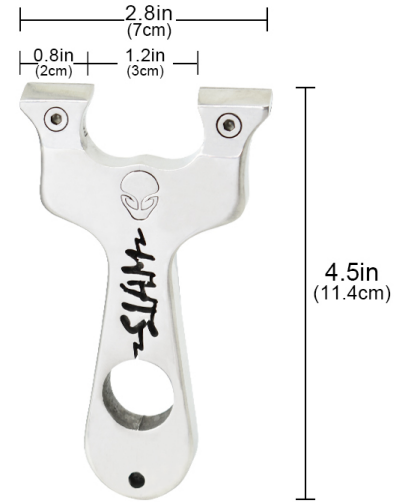

weight:0.44lb(200.5g)

SSNEW1057

weight:206g

SSNEW1058

weight: 10.7oz (302g)

SSNEW1059

weight: 247g

SSNEW1060

weight: 8.7oz (248g)

SSNEW1061

weight: 11oz (311g)

SSNEW1062

3in
(7.5cm)

0.8in (2cm) 1.4in (3.5cm)

4.8in
(12.2cm)

weight: 9oz (255g)

SSNEW1063

3in
(7.5cm)

0.8in (2cm) 1.4in (3.5cm)

4.7in
(11.9cm)

weight: 9.1oz (259g)

SSNEW1064

weight: 7.4oz (209g)

SSNEW1065

weight: 7.9oz (225g)

SSNEW1066

weight: 8.1oz (230g)

SSNEW1067

weight: 8.6oz (244g)

SSNEW1068

weight: 9.4oz (267g)

SSNEW1069