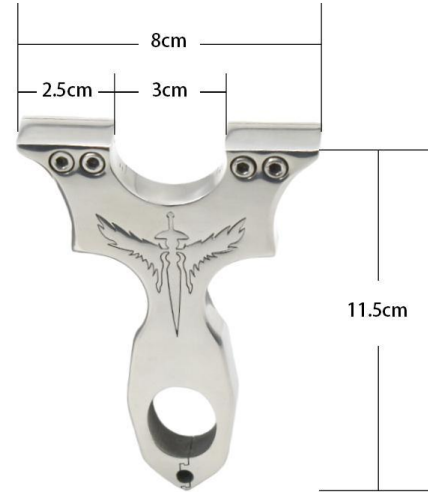

weight: 243g

SSNEW1037

weight: 221g

SSNEW1038

weight: 250g

SSNEW1039

weight: 243g

SSNEW1040

weight:254g

SSNEW1041

weight:236g

SSNEW1042

weight:233g

SSNEW1043

SSNEW1044

SSNEW1045

SSNEW1046

SSNEW1047

weight: 261g

SSNEW1048

weight:270g

SSNEW1049

weight:290g

SSNEW1050