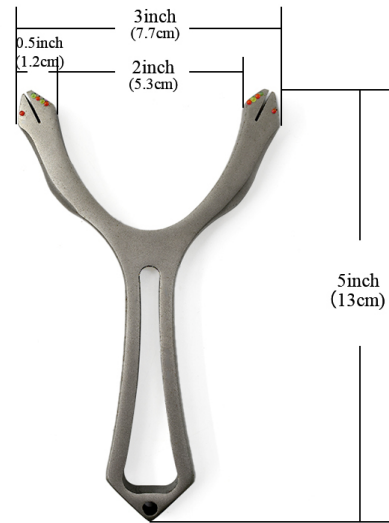

weight:0.5lb(230g)

SSNEW1028

weight:234g

SSNEW1029

weight:233.5g

SSNEW1030

weight:0.48lb(219g)

SSNEW1031

weight:0.27lb(123g)

SSNEW1032

weight: 205.5g

SSNEW1033

weight: 0.57lb (260g)

SSNEW1034

SSNEW1035

SSNEW1036