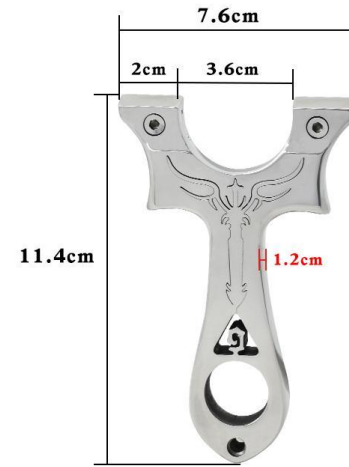

SSNEW1063

3in
(7.5cm)

0.8in (2cm) 1.4in (3.5cm)

4.7in
(11.9cm)

weight: 9.1oz (259g)

SSNEW1064

weight: 7.4oz (209g)

SSNEW1065

weight: 7.9oz (225g)

SSNEW1066

weight: 8.1oz (230g)

SSNEW1067

weight: 8.6oz (244g)

SSNEW1068

weight: 9.4oz (267g)

SSNEW1069

weight: 9.5oz (270g)

SSNEW1070

weight: 6.8oz (194g)

SSNEW1071

weight: 265g

SSNEW1072

weight: 247g

SSNEW1073

weight: 242.5g

SSNEW1074

weight: 232g

SSNEW1075

weight: 244g

SSNEW1076

weight: 222g

SSNEW1077