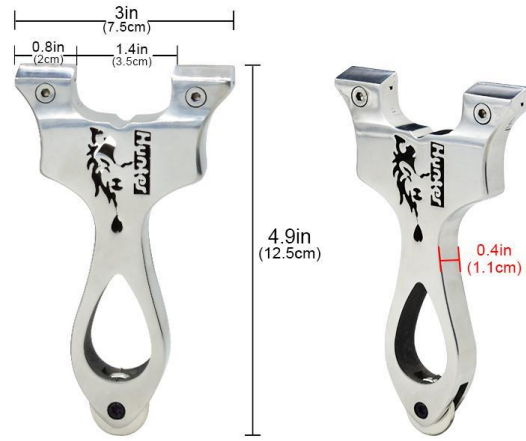

SSNEW1051

SSNEW1052

SSNEW1053

SSNEW1054

weight:246.5g

SSNEW1055

weight:242.5g

SSNEW1056

weight:0.44lb(200.5g)

SSNEW1057

weight:206g

SSNEW1058

weight: 10.7oz (302g)

SSNEW1059

weight: 247g

SSNEW1060

weight: 8.7oz (248g)

SSNEW1061

weight: 11oz (311g)

SSNEW1062

3in
(7.5cm)

0.8in (2cm) 1.4in (3.5cm)

4.8in
(12.2cm)

weight: 9oz (255g)

SSNEW1063

3in
(7.5cm)

0.8in (2cm) 1.4in (3.5cm)

4.7in
(11.9cm)

weight: 9.1oz (259g)

SSNEW1064

weight: 7.4oz (209g)

SSNEW1065