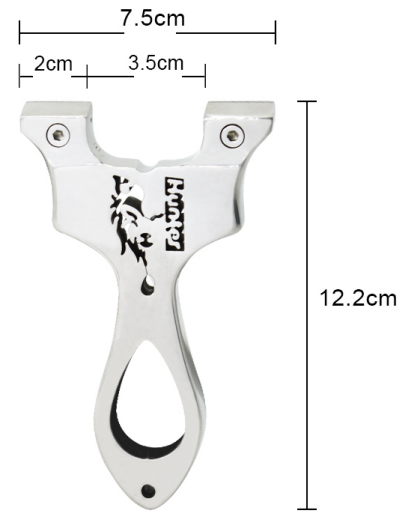

SSNEW1051

SSNEW1052

SSNEW1053

SSNEW1054

weight:246.5g

SSNEW1055

weight:242.5g

SSNEW1056

weight:0.44lb(200.5g)

SSNEW1057

weight:206g

SSNEW1058

weight: 10.7oz (302g)

SSNEW1059

weight: 247g

SSNEW1060

weight: 8.7oz (248g)

SSNEW1061

weight: 11oz (311g)

SSNEW1062

3in
(7.5cm)

0.8in (2cm) 1.4in (3.5cm)

4.8in
(12.2cm)

weight: 9oz (255g)

SSNEW1063

3in
(7.5cm)

0.8in (2cm) 1.4in (3.5cm)

4.7in
(11.9cm)

weight: 9.1oz (259g)

SSNEW1064

weight: 7.4oz (209g)

SSNEW1065