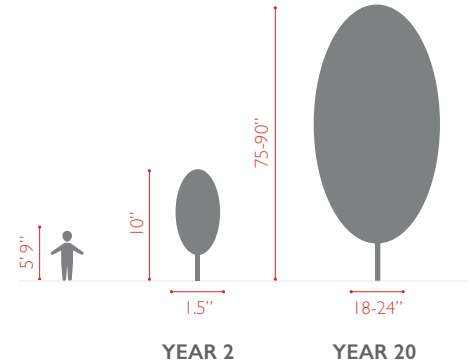

SYCAMORE

PLATANUS OCCIDENTALIS

FLOWING WELL TREE FARM

FOLIAGE, FLOWER & FRUIT

FACTS

ZONES
4B-9A

PLANTING SPACE
11-19 FT

SUGGESTED BEST USE
SHADE TREE, SCREEN

POTENTIAL PROBLEMS
NOT TOLERANT OF DRY SOILS -
REQUIRES IRRIGATION AND MOIST SITE;
LEAF LITTER PERCEIVED AS AN ISSUE;
TREES PRONE TO ANTHRACNOSE AND
EARLY DEFOLIATION

SIZE

	15 GAL	30 GAL	45 GAL
HEIGHT	10'	15'	18'
WIDTH	2'	2.5'	3'
CALIPER	1.5"	2"	3.5"