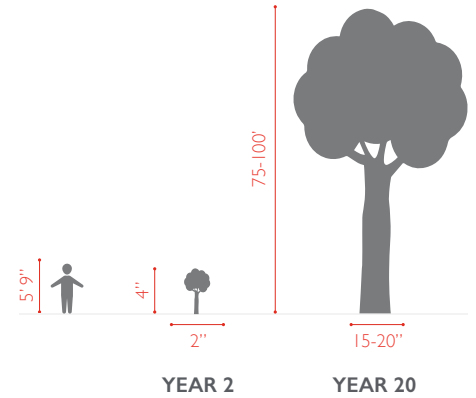

PINE SLASH

PINUS ELLIOTTII

FLOWING WELL TREE FARM

FLORIDA NATIVE

FOLIAGE, FLOWER & FRUIT

FACTS

ZONES
7A - 11

PLANTING SPACE
8-16 FT

SUGGESTED BEST USE
SHADE TREE, SCREEN

POTENTIAL PROBLEMS
SUSCEPTIBLE TO BREAKAGE; NOT TOLERANT OF ALKALINE SOILS; FUNGAL PATHOGENS A PROBLEM WHEN PLANTED NEAR OAK TREES

SIZE

	15 GAL	30 GAL	45 GAL
HEIGHT	4'	5'	6'
WIDTH	1.5'	2.5'	3.5'
CALIPER	1"	2"	3"