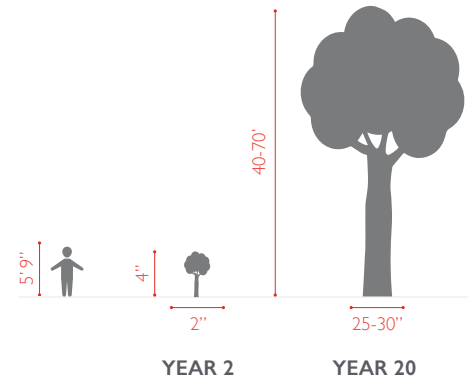

ELM WINGED

ULMUS ALATA

FLOWING WELL TREE FARM

FLORIDA NATIVE

FOLIAGE, FLOWER & FRUIT

FACTS

ZONES
6A - 9B

PLANTING SPACE
5-12 FT

SUGGESTED BEST USE
FOCAL POINT OR SHADE TREE

POTENTIAL PROBLEMS
REQUIRES STRUCTURAL PRUNING EARLY ON TO FORM A STRONG, CENTRAL LEADER

SIZE

| | 15 GAL | 30 GAL | 45 GAL |
|---------|--------|--------|--------|
| HEIGHT | 4' | 5' | 6' |
| WIDTH | 2' | 2.5' | 3.5' |
| CALIPER | 1" | 1.5" | 3.5" |