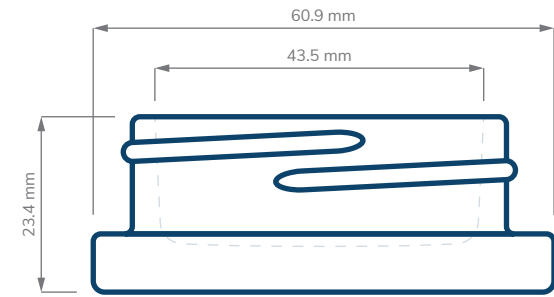

SPECIFICATIONS

Straight Base Jars

CHILD RESISTANT

SIZE	5 ml	9 ml	15 ml
HOLDS	5 ml 0.5 to 2 grams	9 ml 1 to 4 grams	15 ml Up to 14 grams
DIAMETER	35.2 mm	45 mm	60.9 mm
HEIGHT	22.7 mm	21.4 mm	23.4 mm
OPENING (ID)	19.5 mm	28.7 mm	43.5 mm
HEIGHT WITH CHILD RESISTANT (CR) CLOSURES	Straight: 26.8 mm	Straight: 25.3 mm Dome: 25.6 mm	Straight: 28.5 mm Dome: 36.1 mm Extra Tall Straight: 41.2 mm Extra Tall Dome: 46.3 mm

Scale = 1:1

eBottles | 561-203-2779

Copyright © eBottles Inc. All Rights Reserved.