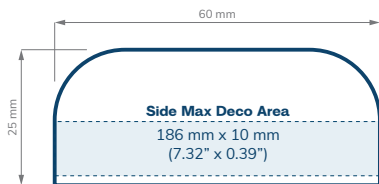

# 53 mm Closures

CHILD RESISTANT

**Smooth Sided  
Regular**

**Smooth Sided  
Tall**

**Smooth Sided  
Extra Tall**

**Smooth Sided  
Top Deco Area**

**Dome  
Regular**

**Dome  
Tall**