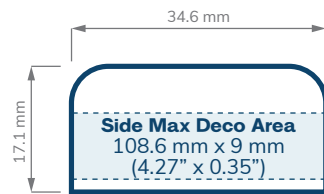

SPECIFICATIONS

28 mm & 38 mm Closures

CHILD RESISTANT

28 mm
Smooth Sided

28 mm
Dome

38 mm
Smooth Sided

38 mm
Dome

Scale = 1:1

eBottles | 561-203-2779

Copyright © eBottles Inc. All Rights Reserved.