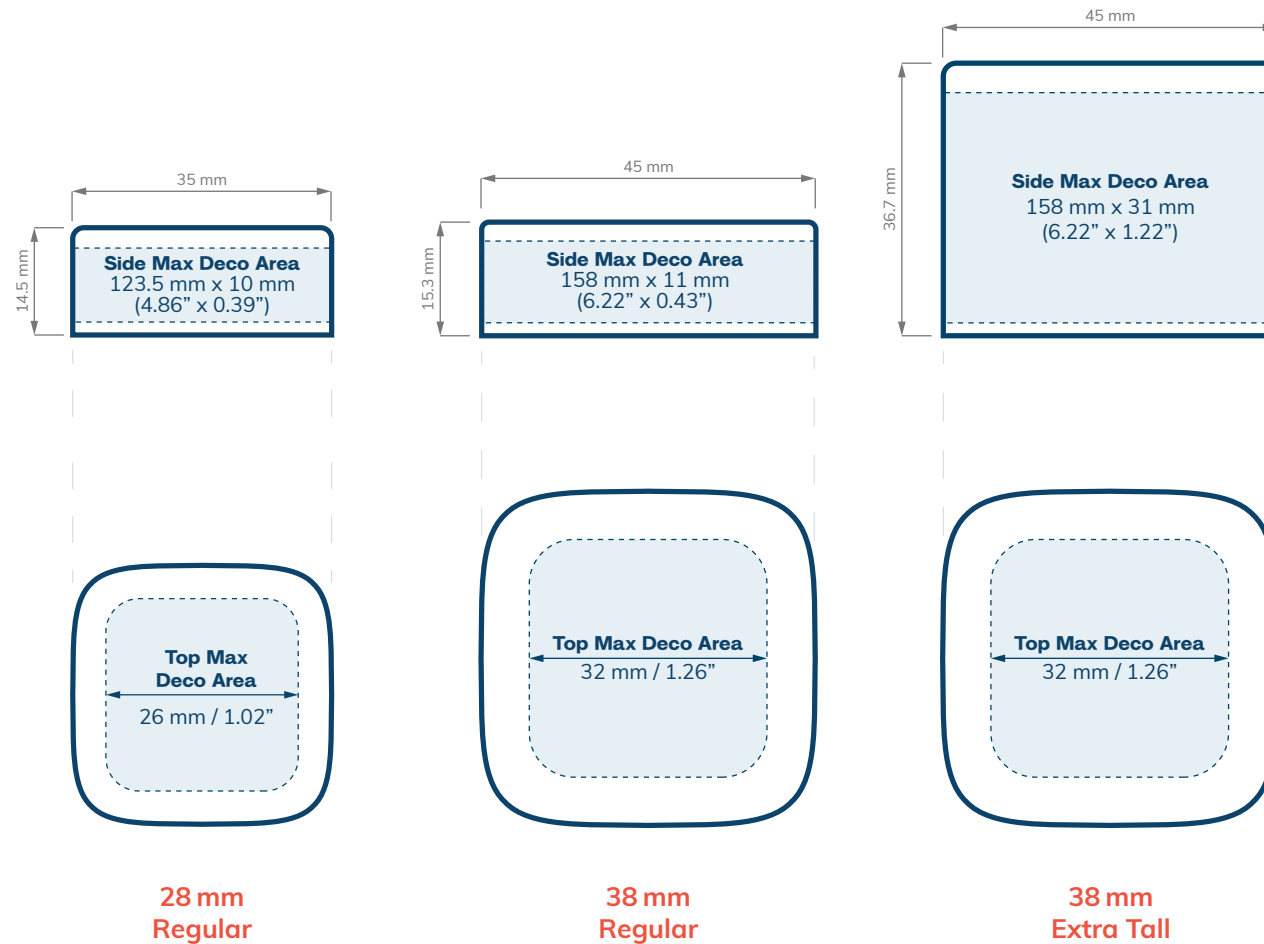

SPECIFICATIONS

28 mm & 38 mm Square Closures

CHILD RESISTANT

Scale = 1:1

eBottles | 561-203-2779

Copyright © eBottles Inc. All Rights Reserved.