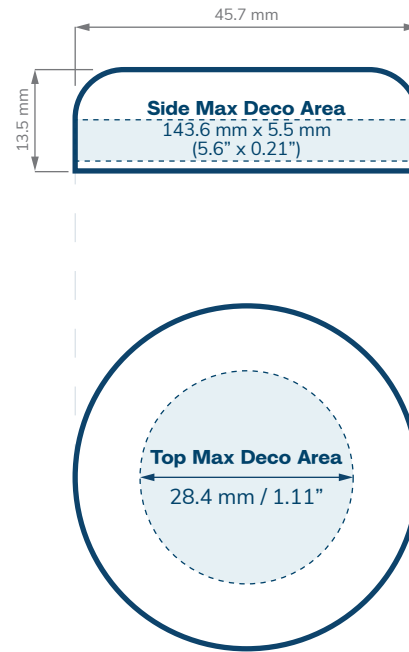

**LoPro - 40 mm
Round**