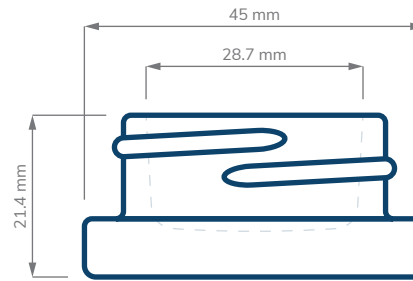

### CHILD RESISTANT

The patented Straight Base glass concentrate jar is an industry favorite. With quality, thick wall glass and a flat bottom jar design, the Straight Base concentrate jar allows label space on the base of the jar. Straight Base glass concentrate jars are easily customized and pair with a variety of PTFE or foil lined closure styles for an airtight and preserved package. Our 5 ml and 9 ml concentrate jars are patented U.S. PAT. NOS. D781,151 and D797,559

# Straight Base Jars

CHILD RESISTANT

SIZE	5 ml	9 ml	15 ml
<b>HOLDS</b>	5 ml 0.5 to 2 grams	9 ml 1 to 4 grams	15 ml Up to 14 grams
<b>DIAMETER</b>	35.2 mm	45 mm	60.9 mm
<b>HEIGHT</b>	22.7 mm	21.4 mm	23.4 mm
<b>OPENING (ID)</b>	19.5 mm	28.7 mm	43.5 mm
<b>HEIGHT WITH CHILD RESISTANT (CR) CLOSURES</b>	Straight: 26.8 mm	Straight: 25.3 mm Dome: 25.6 mm	Straight: 28.5 mm Dome: 36.1 mm Extra Tall Straight: 41.2 mm Extra Tall Dome: 46.3 mm