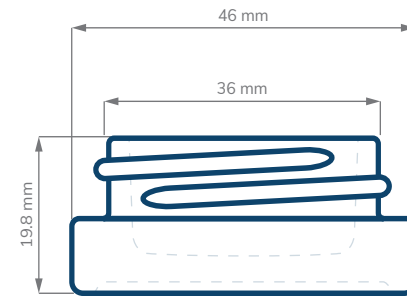

SPECIFICATIONS

Greenlane™ : Kush™ Ecliptic & Pollen Gear™ LoPro

CHILD RESISTANT

SIZE	5 ml - Ecliptic	5 ml - LoPro
HOLDS	9 ml	9 ml
DIAMETER	41 mm	46 mm
HEIGHT	21 mm	19.8 mm
OPENING (ID)	31.8 mm	36 mm
HEIGHT WITH CHILD RESISTANT (CR) CLOSURES	Straight: 25.5 mm	Straight: 23.3 mm Dome: 23.5 mm

Scale = 1:1

eBottles | 561-203-2779

Copyright © eBottles Inc. All Rights Reserved.