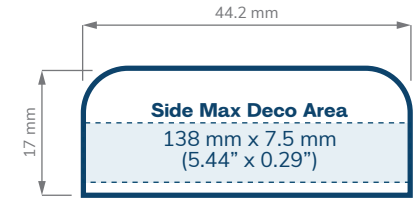

# 28 mm & 38 mm Closures

CHILD RESISTANT

28 mm  
Smooth Sided

28 mm  
Dome

38 mm  
Smooth Sided

38 mm  
Dome

Scale = 1:1

eBottles | 561-203-2779