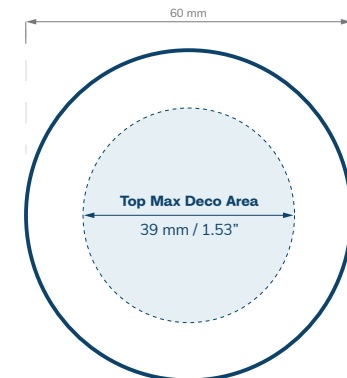

**Dome
Top Deco Area**