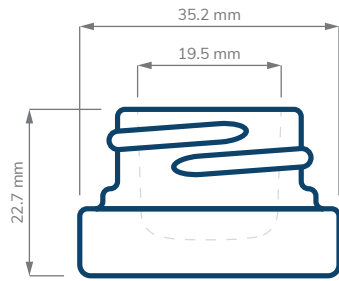

### CHILD RESISTANT

The patented Straight Base glass concentrate jar is an industry favorite. With quality, thick wall glass and a flat bottom jar design, the Straight Base concentrate jar allows label space on the base of the jar. Straight Base glass concentrate jars are easily customized and pair with a variety of PTFE or foil lined closure styles for an airtight and preserved package. Our 5 ml and 9 ml concentrate jars are patented U.S. PAT. NOS. D781,151 and D797,559

# Straight Base Jars

CHILD RESISTANT

SIZE	5 ml	9 ml	15 ml
<b>HOLDS</b>	5 ml 0.5 to 2 grams	9 ml 1 to 4 grams	15 ml Up to 14 grams
<b>DIAMETER</b>	35.2 mm	45 mm	60.9 mm
<b>HEIGHT</b>	22.7 mm	21.4 mm	23.4 mm
<b>OPENING (ID)</b>	19.5 mm	28.7 mm	43.5 mm
<b>HEIGHT WITH CHILD RESISTANT (CR) CLOSURES</b>	Straight: 26.8 mm	Straight: 25.3 mm Dome: 25.6 mm	Straight: 28.5 mm Dome: 36.1 mm Extra Tall Straight: 41.2 mm Extra Tall Dome: 46.3 mm