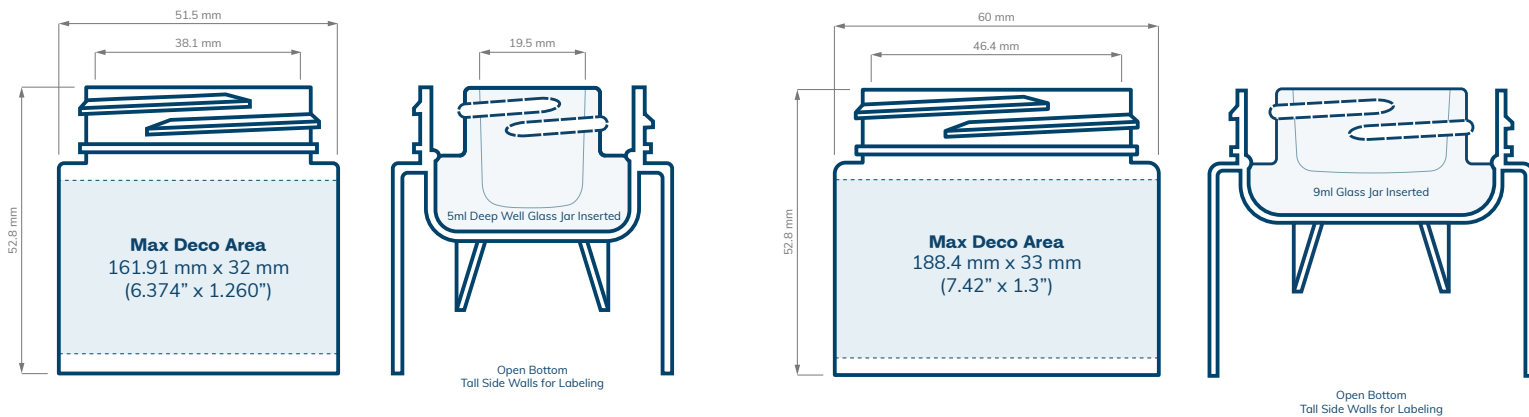

SPECIFICATIONS

Double Shell Jars

CHILD RESISTANT

SIZE	5 ml Double Shell	9 ml Double Shell
HOLDS	5 ml 2 to 3 grams	9 ml 1 to 4 grams
DIAMETER	51.5 mm	60 mm
HEIGHT	52.8 mm	52.8 mm
OPENING (ID)	38.1 mm	46.4 mm
HEIGHT WITH CHILD RESISTANT (CR) CLOSURES	Straight: 57.9 mm Dome: 65.5 mm Extra Tall Straight: 70.6 mm Extra Tall Dome: 75.7 mm	Straight: 57.9 mm Dome: 65.5 mm Extra Tall Straight: 70.6 mm Extra Tall Dome: 75.7 mm