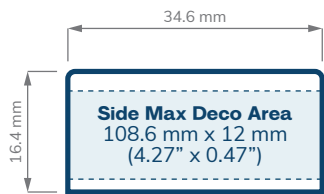

SPECIFICATIONS

28 mm & 38 mm Closures

CHILD RESISTANT

28 mm
Smooth Sided