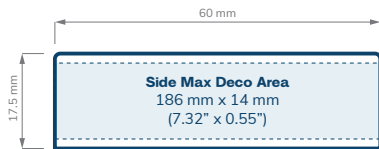

SPECIFICATIONS

53 mm Closures

CHILD RESISTANT

**Smooth Sided
Regular**