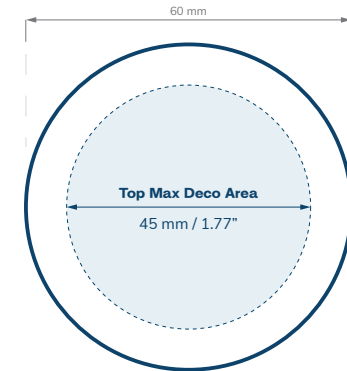

# 53 mm Closures

CHILD RESISTANT

**Smooth Sided  
Regular**

**Smooth Sided  
Tall**

**Smooth Sided  
Extra Tall**

**Smooth Sided  
Top Deco Area**

**Dome  
Regular**

**Dome  
Tall**