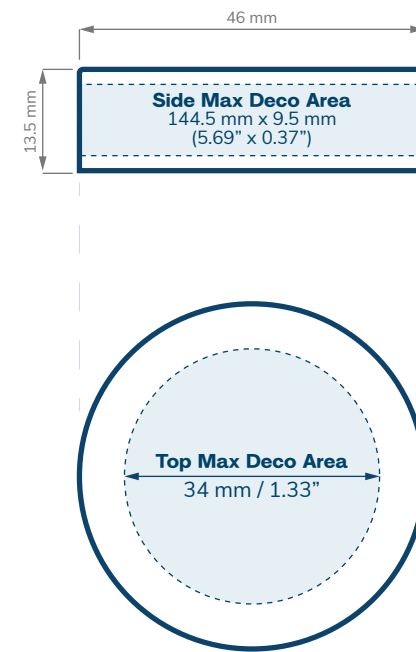

# Ecliptic & LoPro Closures

CHILD RESISTANT

**Ecliptic - 28 mm  
Flat**

**LoPro - 40 mm  
Round**

**LoPro - 40 mm  
Flat**

Scale = 1:1

eBottles | 561-203-2779

Copyright © eBottles Inc. All Rights Reserved.