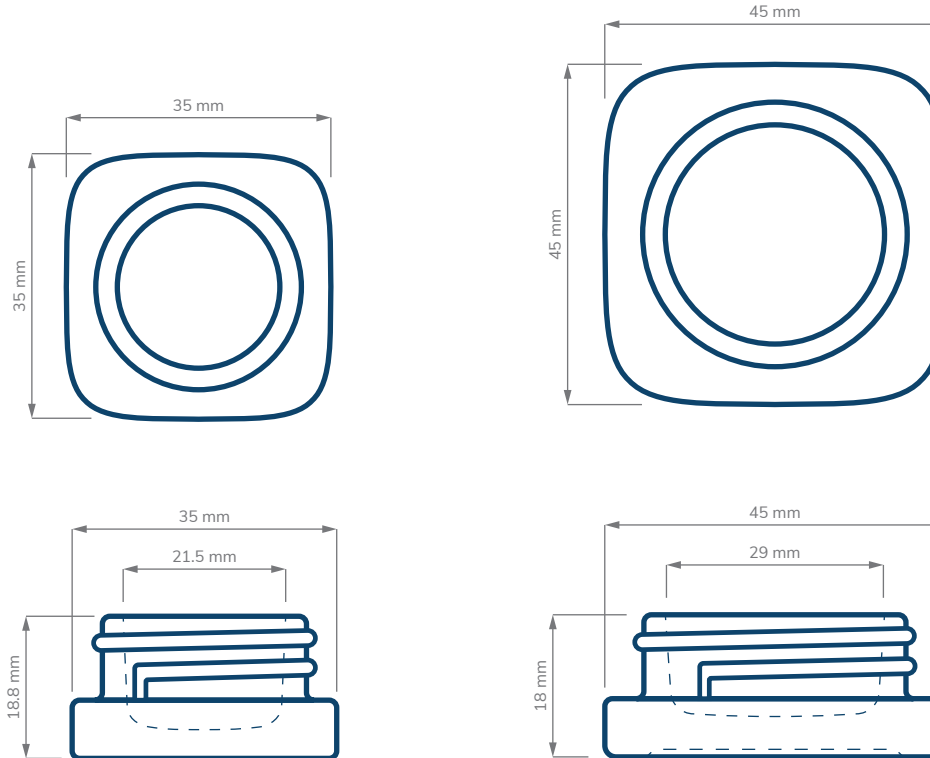

# Square Base

CHILD RESISTANT

SIZE	5 ml	9 ml
<b>HOLDS</b>	5 ml	9 ml
<b>DIAMETER</b>	35 mm	45 mm
<b>HEIGHT</b>	18.8 mm	18 mm
<b>OPENING (ID)</b>	21.5 mm	29 mm
<b>HEIGHT WITH CHILD RESISTANT (CR) CLOSURES</b>	Straight: 26.8 mm	Straight: 26.8 mm