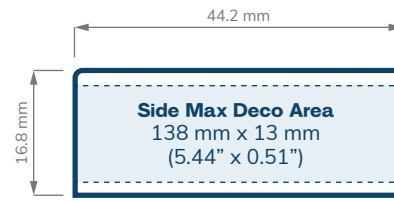

# 28 mm & 38 mm Closures

CHILD RESISTANT

28 mm  
Smooth Sided

28 mm  
Dome

38 mm  
Smooth Sided

38 mm  
Dome

Scale = 1:1

eBottles | 561-203-2779