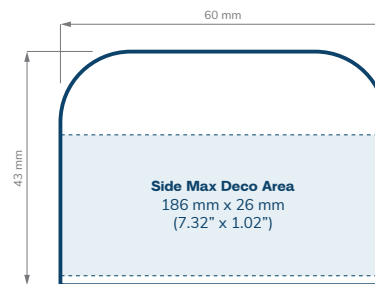

# 53 mm Closures

CHILD RESISTANT

**Smooth Sided  
Regular**

**Smooth Sided  
Tall**

**Smooth Sided  
Extra Tall**

**Smooth Sided  
Top Deco Area**

**Dome  
Regular**

**Dome  
Tall**