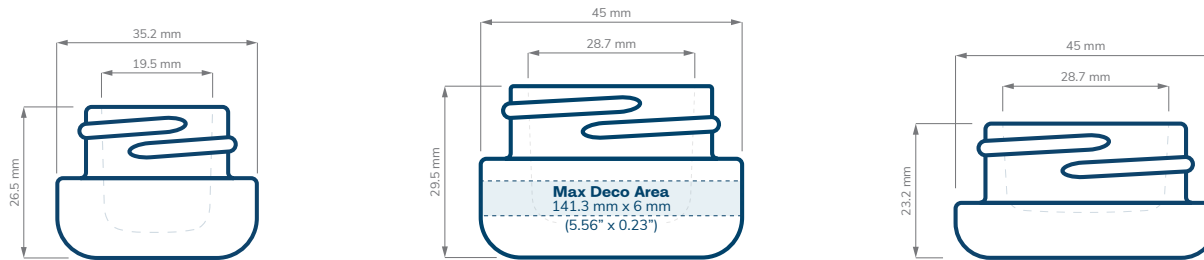

### CHILD RESISTANT

The patented Straight Base glass concentrate jar is an industry favorite. With quality, thick wall glass and a flat bottom jar design, the Straight Base concentrate jar allows label space on the base of the jar. Straight Base glass concentrate jars are easily customized and pair with a variety of PTFE or foil lined closure styles for an airtight and preserved package. Our 5 ml and 9 ml concentrate jars are patented U.S. PAT. NOS. D781,151 and D797,559

# Deep Well & Round Base

CHILD RESISTANT

SIZE	5 ml Deep Well	9 ml Deep Well	9 ml Round Base
<b>HOLDS</b>	5 ml 2 to 3 grams	9 ml Up to 7 grams	9 ml 1 to 4 grams
<b>DIAMETER</b>	35.2 mm	45 mm	45 mm
<b>HEIGHT</b>	26.5 mm	29.5 mm	23.2 mm
<b>OPENING (ID)</b>	19.5 mm	28.7 mm	28.7 mm
<b>HEIGHT WITH CHILD RESISTANT (CR) CLOSURES</b>	Straight: 31.6 mm Dome: 26.4	Straight: 33.8 mm Dome: 34.1 mm	Straight: 27.5 mm Dome: 27.8 mm