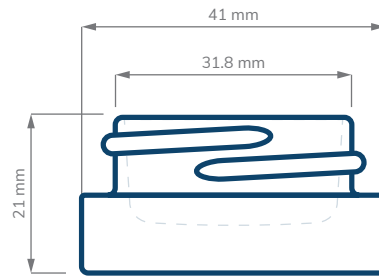

SPECIFICATIONS

Greenlane™ : Kush™ Ecliptic & Pollen Gear™ LoPro

CHILD RESISTANT

SIZE	5 ml - Ecliptic	5 ml - LoPro
HOLDS	9 ml	9 ml
DIAMETER	41 mm	46 mm
HEIGHT	21 mm	19.8 mm
OPENING (ID)	31.8 mm	36 mm
HEIGHT WITH CHILD RESISTANT (CR) CLOSURES	Straight: 25.5 mm	Straight: 23.3 mm Dome: 23.5 mm

Scale = 1:1

eBottles | 561-203-2779

Copyright © eBottles Inc. All Rights Reserved.