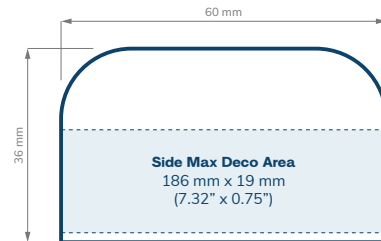

# 53 mm Closures

CHILD RESISTANT

**Smooth Sided  
Regular**

**Smooth Sided  
Tall**

**Smooth Sided  
Extra Tall**

**Smooth Sided  
Top Deco Area**

**Dome  
Regular**

**Dome  
Tall**