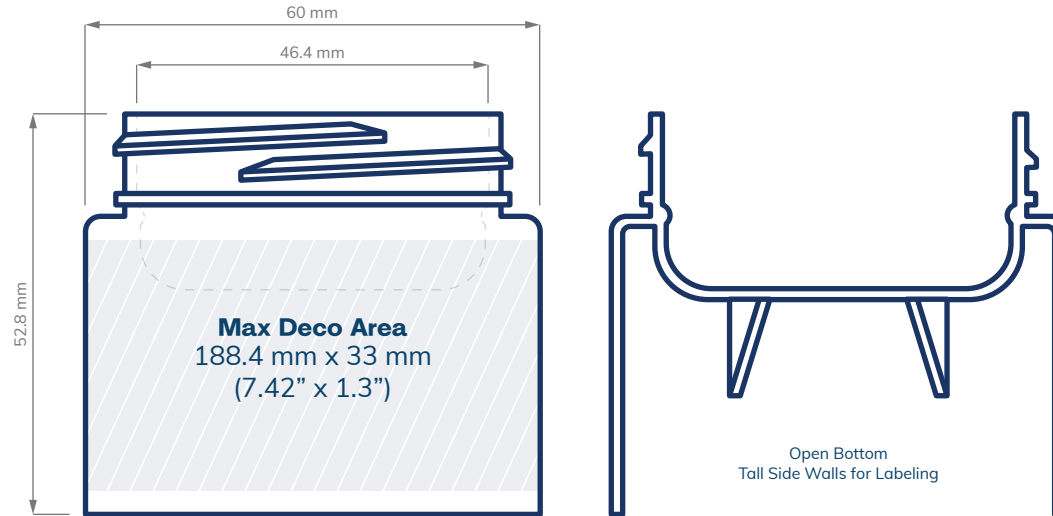

SPECIFICATIONS

1 gram Double Shell PP Jars

CHILD RESISTANT

SIZE	1 gram Double Shell
HOLDS	1 gram
DIAMETER / HEIGHT OPENING (ID)	45 mm / 21.4 mm 28.7 mm
HEIGHT WITH CHILD RESISTANT (CR) CLOSURES	Straight: 57.88 mm Dome: 65.50 mm Extra Tall Straight: 70.58 mm Extra Tall Dome: 75.66 mm