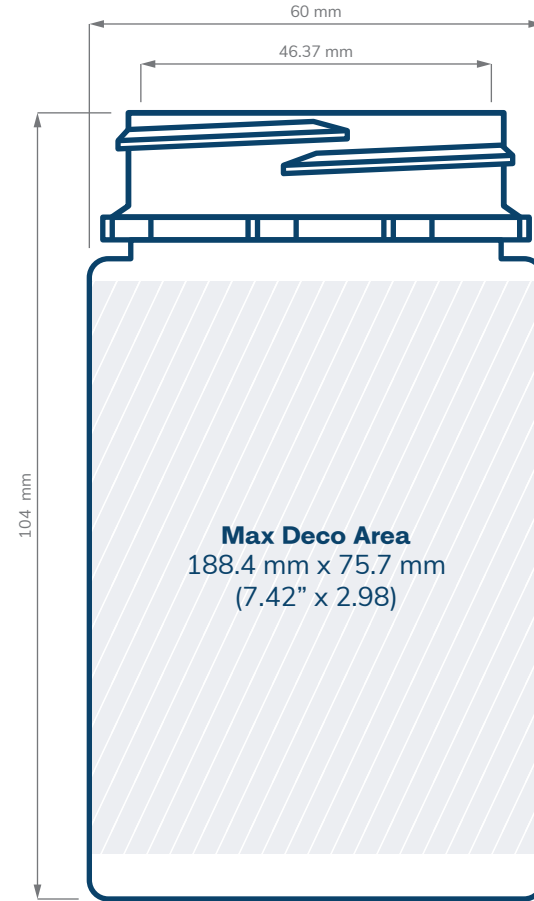

SPECIFICATIONS

Tamper Evident PET Jars

CHILD RESISTANT

SIZE	40 dram
HOLDS	4 oz, 120 ml 1/8th - 1/4 oz of flower
DIAMETER / HEIGHT OPENING (ID)	60 mm / 78.3 mm 46.37 mm
HEIGHT WITH CHILD RESISTANT (CR) CLOSURES	83.38 mm

SIZE	60 dram
HOLDS	5 oz, 180 ml 1/4 oz of flower
DIAMETER / HEIGHT OPENING (ID)	55 mm / 104 mm 46.37 mm
HEIGHT WITH CHILD RESISTANT (CR) CLOSURES	109.08 mm

Scale = 1:1

Prices subject to change. eBottles is not liable for any inadvertent inaccuracies in this publication.
Copyright © 2023 eBottles Inc. All Rights Reserved.