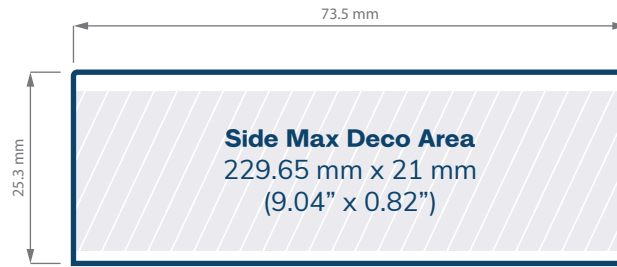

SIZE	30 dram
HOLDS	1/8 oz
DIAMETER / HEIGHT OPENING (ID)	73.4 mm / 49.5 mm 57 mm
HEIGHT WITH CHILD RESISTANT (CR) CLOSURES	Straight: 55 mm Dome: 56 mm Tall Straight: 59.5 mm

Scale = 1:1

Prices subject to change. eBottles is not liable for any inadvertent inaccuracies in this publication. Copyright © eBottles Inc. All Rights Reserved.

# Value Size Straight Sided Glass Jars

CHILD RESISTANT

<b>SIZE</b>	<b>16 oz</b>
<b>HOLDS</b>	1 oz
<b>DIAMETER / HEIGHT OPENING (ID)</b>	90.88 mm / 96 mm 42.9 mm
<b>HEIGHT WITH CHILD RESISTANT (CR) CLOSURES</b>	Straight: 45 mm Dome: 47.25 mm Tall Straight: 50 mm

Scale = 1:1

Prices subject to change. eBottles is not liable for any inadvertent inaccuracies in this publication.  
Copyright © eBottles Inc. All Rights Reserved.

SPECIFICATIONS

# 66mm Child Resistant Closures

66 mm SMOOTH SIDED

66 mm TALL SMOOTH SIDED

66 mm ROUNDED EDGE

Scale = 1:1

Prices subject to change. eBottles is not liable for any inadvertent inaccuracies in this publication. Copyright © eBottles Inc. All Rights Reserved.