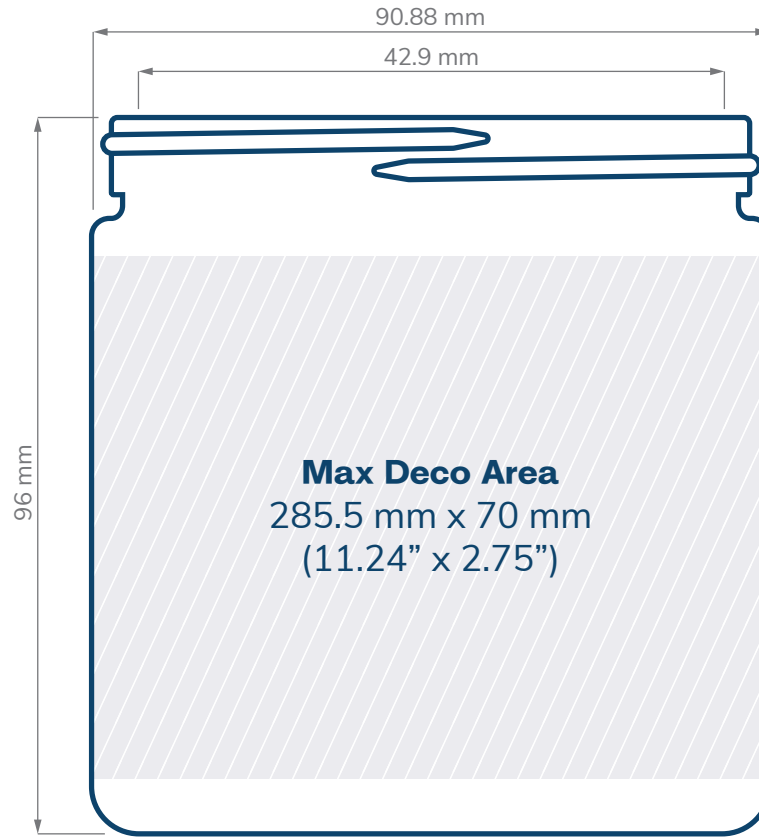

# 66mm Straight Sided Glass Jars

CHILD RESISTANT

SIZE	20 dram
HOLDS	1/8 oz
DIAMETER / HEIGHT OPENING (ID)	73.4 mm / 40 mm 57 mm
HEIGHT WITH CHILD RESISTANT (CR) CLOSURES	Straight: 45 mm Dome: 47.25 mm Tall Straight: 50 mm

SIZE	30 dram
HOLDS	1/8 oz
DIAMETER / HEIGHT OPENING (ID)	73.4 mm / 49.5 mm 57 mm
HEIGHT WITH CHILD RESISTANT (CR) CLOSURES	Straight: 55 mm Dome: 56 mm Tall Straight: 59.5 mm

Scale = 1:1

Prices subject to change. eBottles is not liable for any inadvertent inaccuracies in this publication. Copyright © eBottles Inc. All Rights Reserved.

# Value Size Straight Sided Glass Jars

CHILD RESISTANT

<b>SIZE</b>	<b>16 oz</b>
<b>HOLDS</b>	1 oz
<b>DIAMETER / HEIGHT OPENING (ID)</b>	90.88 mm / 96 mm 42.9 mm
<b>HEIGHT WITH CHILD RESISTANT (CR) CLOSURES</b>	Straight: 45 mm Dome: 47.25 mm Tall Straight: 50 mm

# 89mm Child Resistant Closures

**89 mm STRAIGHT SIDED**

Scale = 1:1

Prices subject to change. eBottles is not liable for any inadvertent inaccuracies in this publication.  
Copyright © eBottles Inc. All Rights Reserved.