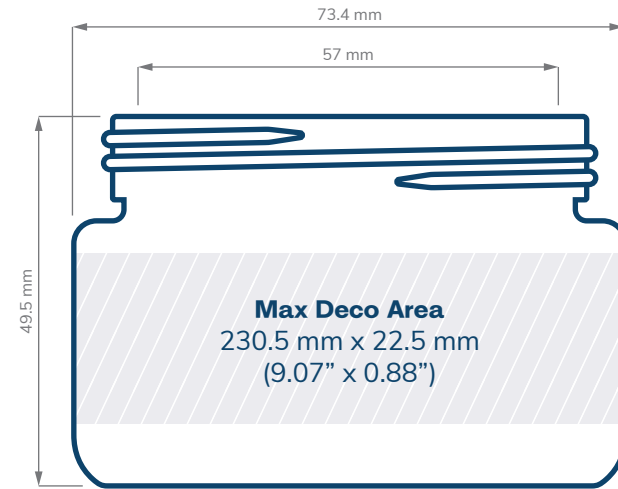

# Child Resistant Closures

Scale = 1:1

Prices subject to change. eBottles is not liable for any inadvertent inaccuracies in this publication. Copyright © eBottles Inc. All Rights Reserved.

# Child Resistant Closures

**38 mm SMOOTH SIDED**

**38 mm DOME**

Scale = 1:1

Prices subject to change. eBottles is not liable for any inadvertent inaccuracies in this publication. Copyright © eBottles Inc. All Rights Reserved.

# 66mm Straight Sided Glass Jars

CHILD RESISTANT

SIZE	20 dram
HOLDS	1/8 oz
DIAMETER / HEIGHT OPENING (ID)	73.4 mm / 40 mm 57 mm
HEIGHT WITH CHILD RESISTANT (CR) CLOSURES	Straight: 45 mm Dome: 47.25 mm Tall Straight: 50 mm

SIZE	30 dram
HOLDS	1/8 oz
DIAMETER / HEIGHT OPENING (ID)	73.4 mm / 49.5 mm 57 mm
HEIGHT WITH CHILD RESISTANT (CR) CLOSURES	Straight: 55 mm Dome: 56 mm Tall Straight: 59.5 mm

Scale = 1:1

Prices subject to change. eBottles is not liable for any inadvertent inaccuracies in this publication. Copyright © eBottles Inc. All Rights Reserved.