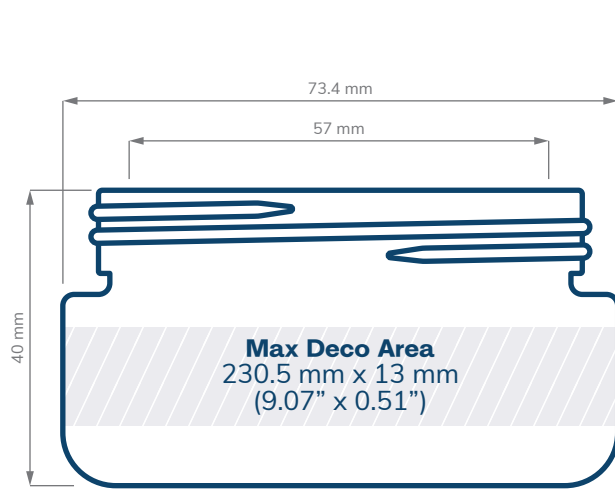

# Child Resistant Closures

Scale = 1:1

Prices subject to change. eBottles is not liable for any inadvertent inaccuracies in this publication. Copyright © eBottles Inc. All Rights Reserved.

# Child Resistant Closures

**38 mm SMOOTH SIDED**

**38 mm DOME**

Scale = 1:1

Prices subject to change. eBottles is not liable for any inadvertent inaccuracies in this publication. Copyright © eBottles Inc. All Rights Reserved.

# 66mm Straight Sided Glass Jars

CHILD RESISTANT

SIZE	20 dram
HOLDS	1/8 oz
DIAMETER / HEIGHT OPENING (ID)	73.4 mm / 40 mm 57 mm
HEIGHT WITH CHILD RESISTANT (CR) CLOSURES	Straight: 45 mm Dome: 47.25 mm Tall Straight: 50 mm

SIZE	30 dram
HOLDS	1/8 oz
DIAMETER / HEIGHT OPENING (ID)	73.4 mm / 49.5 mm 57 mm
HEIGHT WITH CHILD RESISTANT (CR) CLOSURES	Straight: 55 mm Dome: 56 mm Tall Straight: 59.5 mm

Scale = 1:1

Prices subject to change. eBottles is not liable for any inadvertent inaccuracies in this publication. Copyright © eBottles Inc. All Rights Reserved.