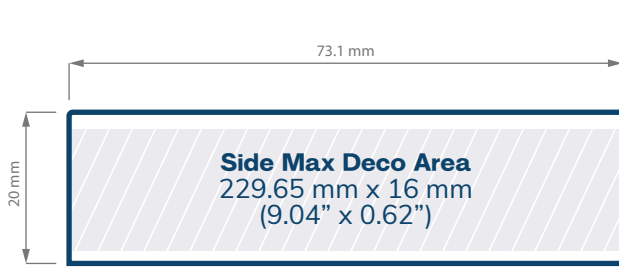

# 66mm Straight Sided Glass Jars

CHILD RESISTANT

SIZE	20 dram
HOLDS	1/8 oz
DIAMETER / HEIGHT OPENING (ID)	73.4 mm / 40 mm 57 mm
HEIGHT WITH CHILD RESISTANT (CR) CLOSURES	Straight: 45 mm Dome: 47.25 mm Tall Straight: 50 mm

SIZE	30 dram
HOLDS	1/8 oz
DIAMETER / HEIGHT OPENING (ID)	73.4 mm / 49.5 mm 57 mm
HEIGHT WITH CHILD RESISTANT (CR) CLOSURES	Straight: 55 mm Dome: 56 mm Tall Straight: 59.5 mm

Scale = 1:1

Prices subject to change. eBottles is not liable for any inadvertent inaccuracies in this publication. Copyright © eBottles Inc. All Rights Reserved.

# Value Size Straight Sided Glass Jars

CHILD RESISTANT

<b>SIZE</b>	<b>16 oz</b>
<b>HOLDS</b>	1 oz
<b>DIAMETER / HEIGHT OPENING (ID)</b>	90.88 mm / 96 mm 42.9 mm
<b>HEIGHT WITH CHILD RESISTANT (CR) CLOSURES</b>	Straight: 45 mm Dome: 47.25 mm Tall Straight: 50 mm

# 66mm Child Resistant Closures

66 mm SMOOTH SIDED

66 mm TALL SMOOTH SIDED

66 mm ROUNDED EDGE

Scale = 1:1

Prices subject to change. eBottles is not liable for any inadvertent inaccuracies in this publication. Copyright © eBottles Inc. All Rights Reserved.