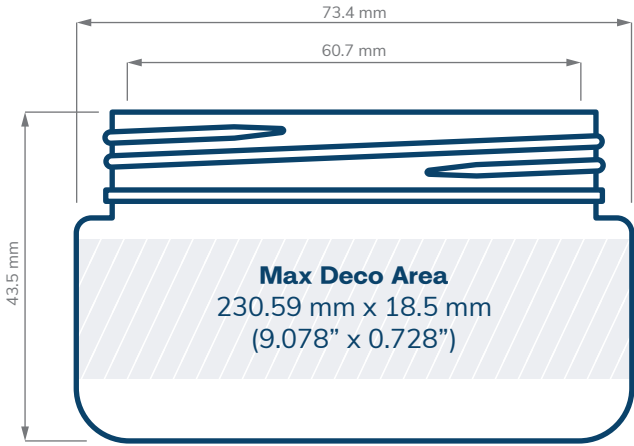

SIZE	40 dram
HOLDS	4 oz, 120 ml 1/8th - 1/4 oz of flower
DIAMETER / HEIGHT OPENING (ID)	60 mm / 73.5 mm 46.37 mm
HEIGHT WITH CHILD RESISTANT (CR) CLOSURES	Straight: 78.58 mm Dome: 86.20 mm Extra Tall Straight: 91.28 mm Extra Tall Dome: 96.36 mm

# Child Resistant Closures

Scale = 1:1

Prices subject to change. eBottles is not liable for any inadvertent inaccuracies in this publication. Copyright © 2023 eBottles Inc. All Rights Reserved.

**SPECIFICATIONS**

# 66mm Straight Sided PET Jars

CHILD RESISTANT

SIZE	30 dram	40 dram
HOLDS	1/8 oz	1/8 oz
DIAMETER / HEIGHT OPENING (ID)	73.4 mm / 40 mm 60.7 mm	73.4 mm / 43.5 mm 60.7 mm
HEIGHT WITH CHILD RESISTANT (CR) CLOSURES	Straight: 45 mm Dome: 47.25 mm Tall Straight: 50 mm	Straight: 48.5 mm Dome: 50.75 mm Tall Straight: 53.5 mm

SIZE	10 oz
HOLDS	1/2 oz
DIAMETER / HEIGHT OPENING (ID)	73.4 mm / 95.4 mm 60.7 mm
HEIGHT WITH CHILD RESISTANT (CR) CLOSURES	Straight: 100.4 mm Dome: 102.65 mm Tall Straight: 105.4 mm

**SPECIFICATIONS**