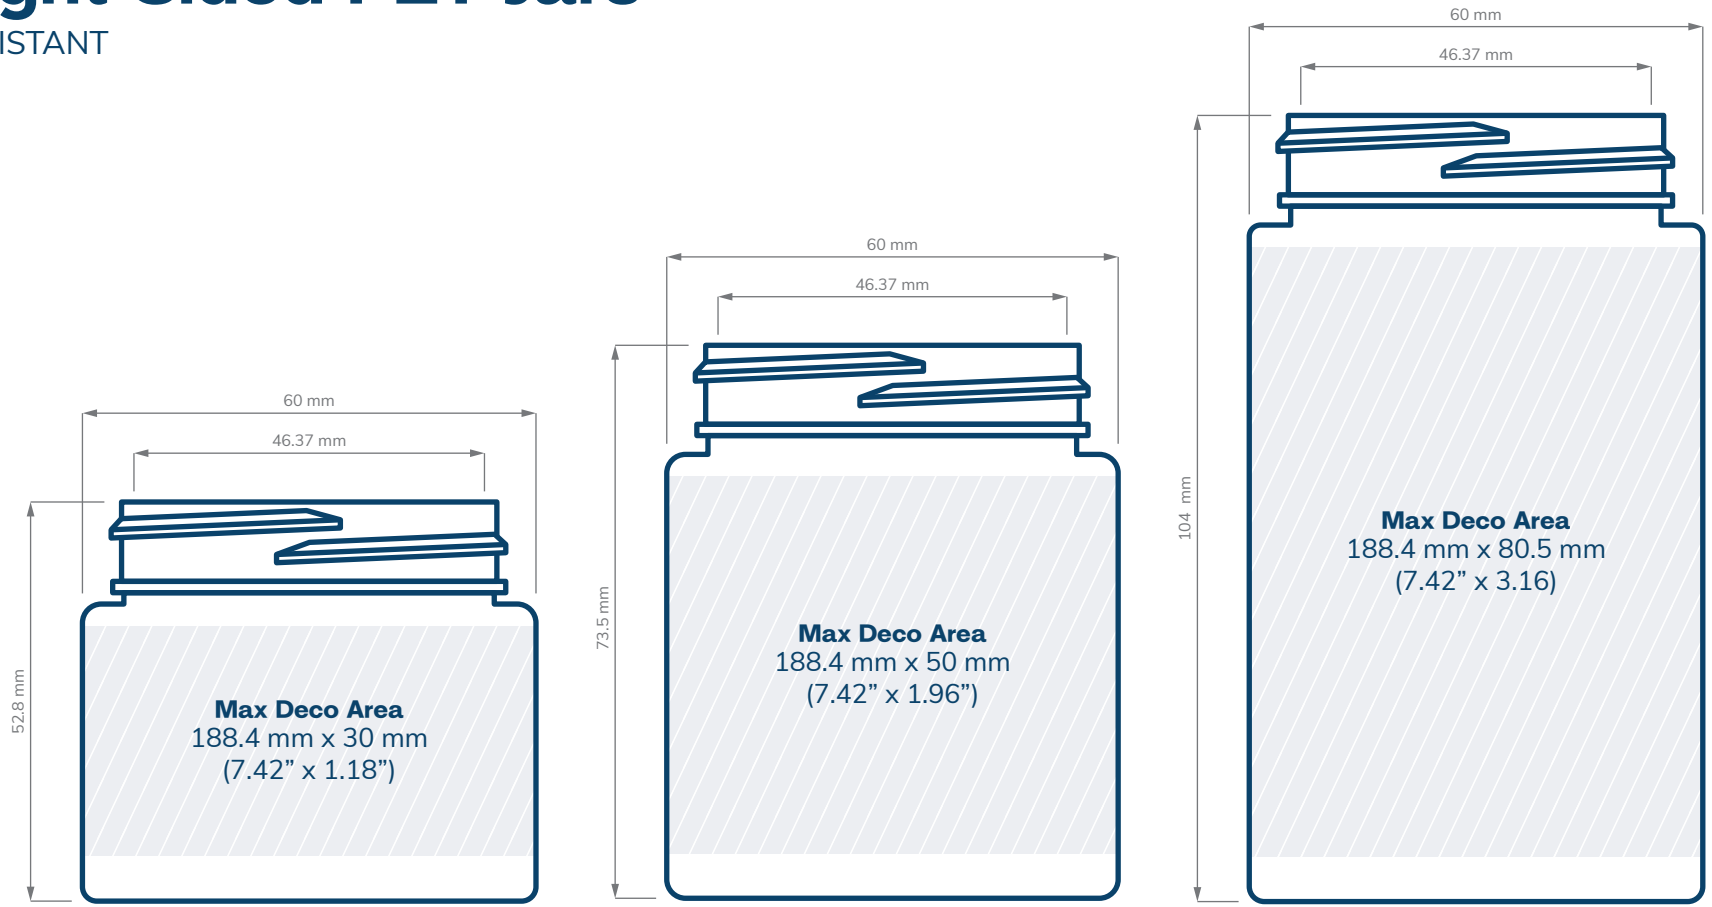

# Straight Sided PET Jars

CHILD RESISTANT

SIZE	1 oz	2 oz	20 dram
HOLDS	1 oz, 30 ml 1 gram of flower	2 oz, 60 ml 2 grams to 1/8th of flower	2.5 oz, 75 ml 1/8th of flower
DIAMETER / HEIGHT OPENING (ID)	43.3 mm / 48.6 mm 30.8 mm	60 mm / 38.5 mm 46.37 mm	60 mm / 46 mm 46.37 mm
HEIGHT WITH CHILD RESISTANT (CR) CLOSURES	Straight: 53.68 mm Dome: 61.30 mm	Straight: 43.58 mm Dome: 51.20 mm Extra Tall Straight: 56.28 mm Extra Tall Dome: 61.36 mm	Straight: 51.08 mm Dome: 58.70 mm Extra Tall Straight: 63.78 mm Extra Tall Dome: 68.86 mm

# Straight Sided PET Jars

CHILD RESISTANT

SIZE	30 dram	40 dram	60 dram
HOLDS	3.5 oz, 100 ml 1/8th of flower	4 oz, 120 ml 1/8th - 1/4 oz of flower	5 oz, 180 ml 1/4 oz of flower
DIAMETER / HEIGHT OPENING (ID)	60 mm / 52.8 mm 46.37 mm	60 mm / 73.5 mm 46.37 mm	55 mm / 104 mm 46.37 mm
HEIGHT WITH CHILD RESISTANT (CR) CLOSURES	Straight: 57.88 mm Dome: 65.50 mm Extra Tall Straight: 70.58 mm Extra Tall Dome: 75.66 mm	Straight: 78.58 mm Dome: 86.20 mm Extra Tall Straight: 91.28 mm Extra Tall Dome: 96.36 mm	Straight: 109.08 mm Dome: 116.70 mm Extra Tall Straight: 121.78 mm Extra Tall Dome: 126.86 mm