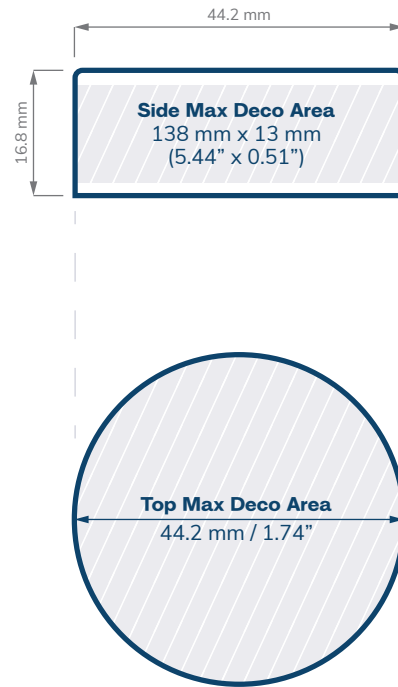

Child Resistant Closures

38 mm SMOOTH SIDED