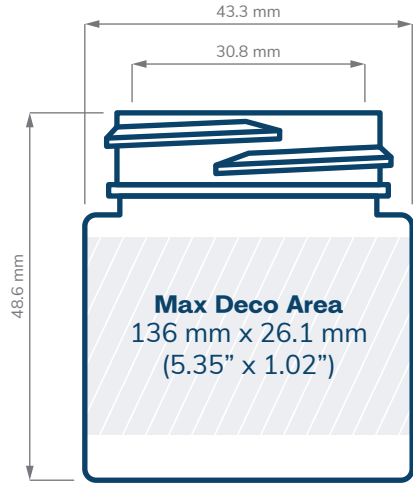

# Straight Sided PET Jars

CHILD RESISTANT

SIZE	1 oz	2 oz	20 dram
HOLDS	1 oz, 30 ml 1 gram of flower	2 oz, 60 ml 2 grams to 1/8th of flower	2.5 oz, 75 ml 1/8th of flower
DIAMETER / HEIGHT OPENING (ID)	43.3 mm / 48.6 mm 30.8 mm	60 mm / 38.5 mm 46.37 mm	60 mm / 46 mm 46.37 mm
HEIGHT WITH CHILD RESISTANT (CR) CLOSURES	Straight: 53.68 mm Dome: 61.30 mm	Straight: 43.58 mm Dome: 51.20 mm Extra Tall Straight: 56.28 mm Extra Tall Dome: 61.36 mm	Straight: 51.08 mm Dome: 58.70 mm Extra Tall Straight: 63.78 mm Extra Tall Dome: 68.86 mm

# Straight Sided PET Jars

CHILD RESISTANT

SIZE	30 dram	40 dram	60 dram
HOLDS	3.5 oz, 100 ml 1/8th of flower	4 oz, 120 ml 1/8th - 1/4 oz of flower	5 oz, 180 ml 1/4 oz of flower
DIAMETER / HEIGHT OPENING (ID)	60 mm / 52.8 mm 46.37 mm	60 mm / 73.5 mm 46.37 mm	55 mm / 104 mm 46.37 mm
HEIGHT WITH CHILD RESISTANT (CR) CLOSURES	Straight: 57.88 mm Dome: 65.50 mm Extra Tall Straight: 70.58 mm Extra Tall Dome: 75.66 mm	Straight: 78.58 mm Dome: 86.20 mm Extra Tall Straight: 91.28 mm Extra Tall Dome: 96.36 mm	Straight: 109.08 mm Dome: 116.70 mm Extra Tall Straight: 121.78 mm Extra Tall Dome: 126.86 mm

# Straight Sided PET Jars

CHILD RESISTANT

<b>SIZE</b>	<b>80 dram</b>
<b>HOLDS</b>	3.5 oz, 100 ml 1/8th of flower
<b>DIAMETER / HEIGHT OPENING (ID)</b>	60 mm / 115.1 mm 42.9 mm
<b>HEIGHT WITH CHILD RESISTANT (CR) CLOSURES</b>	Straight: 120.18 mm Dome: 127.80 mm Extra Tall Straight: 132.88 mm Extra Tall Dome: 137.96 mm

SIZE	40 dram
HOLDS	4 oz, 120 ml 1/8th - 1/4 oz of flower
DIAMETER / HEIGHT OPENING (ID)	60 mm / 73.5 mm 46.37 mm
HEIGHT WITH CHILD RESISTANT (CR) CLOSURES	Straight: 78.58 mm Dome: 86.20 mm Extra Tall Straight: 91.28 mm Extra Tall Dome: 96.36 mm