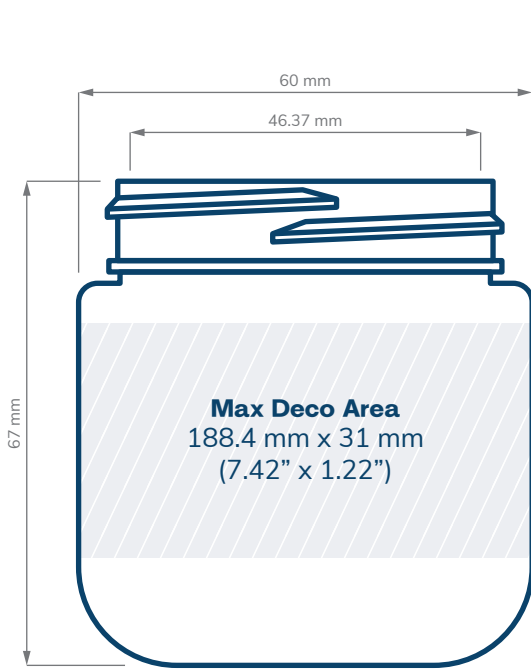

SPECIFICATIONS

Round Base PET Jars

CHILD RESISTANT

SIZE	4 oz
HOLDS	4 oz, 118 ml 1/8th of flower
DIAMETER / HEIGHT OPENING (ID)	60 mm / 67 mm 46.37 mm
HEIGHT WITH CHILD RESISTANT (CR) CLOSURES	Straight: 72.80 mm Dome: 79.70 mm Extra Tall Straight: 84.78 mm Extra Tall Dome: 89.86 mm

SIZE	40 dram
HOLDS	4 oz, 120 ml 1/8th - 1/4 oz of flower
DIAMETER / HEIGHT OPENING (ID)	60 mm / 73.5 mm 46.37 mm
HEIGHT WITH CHILD RESISTANT (CR) CLOSURES	Straight: 78.58 mm Dome: 86.20 mm Extra Tall Straight: 91.28 mm Extra Tall Dome: 96.36 mm