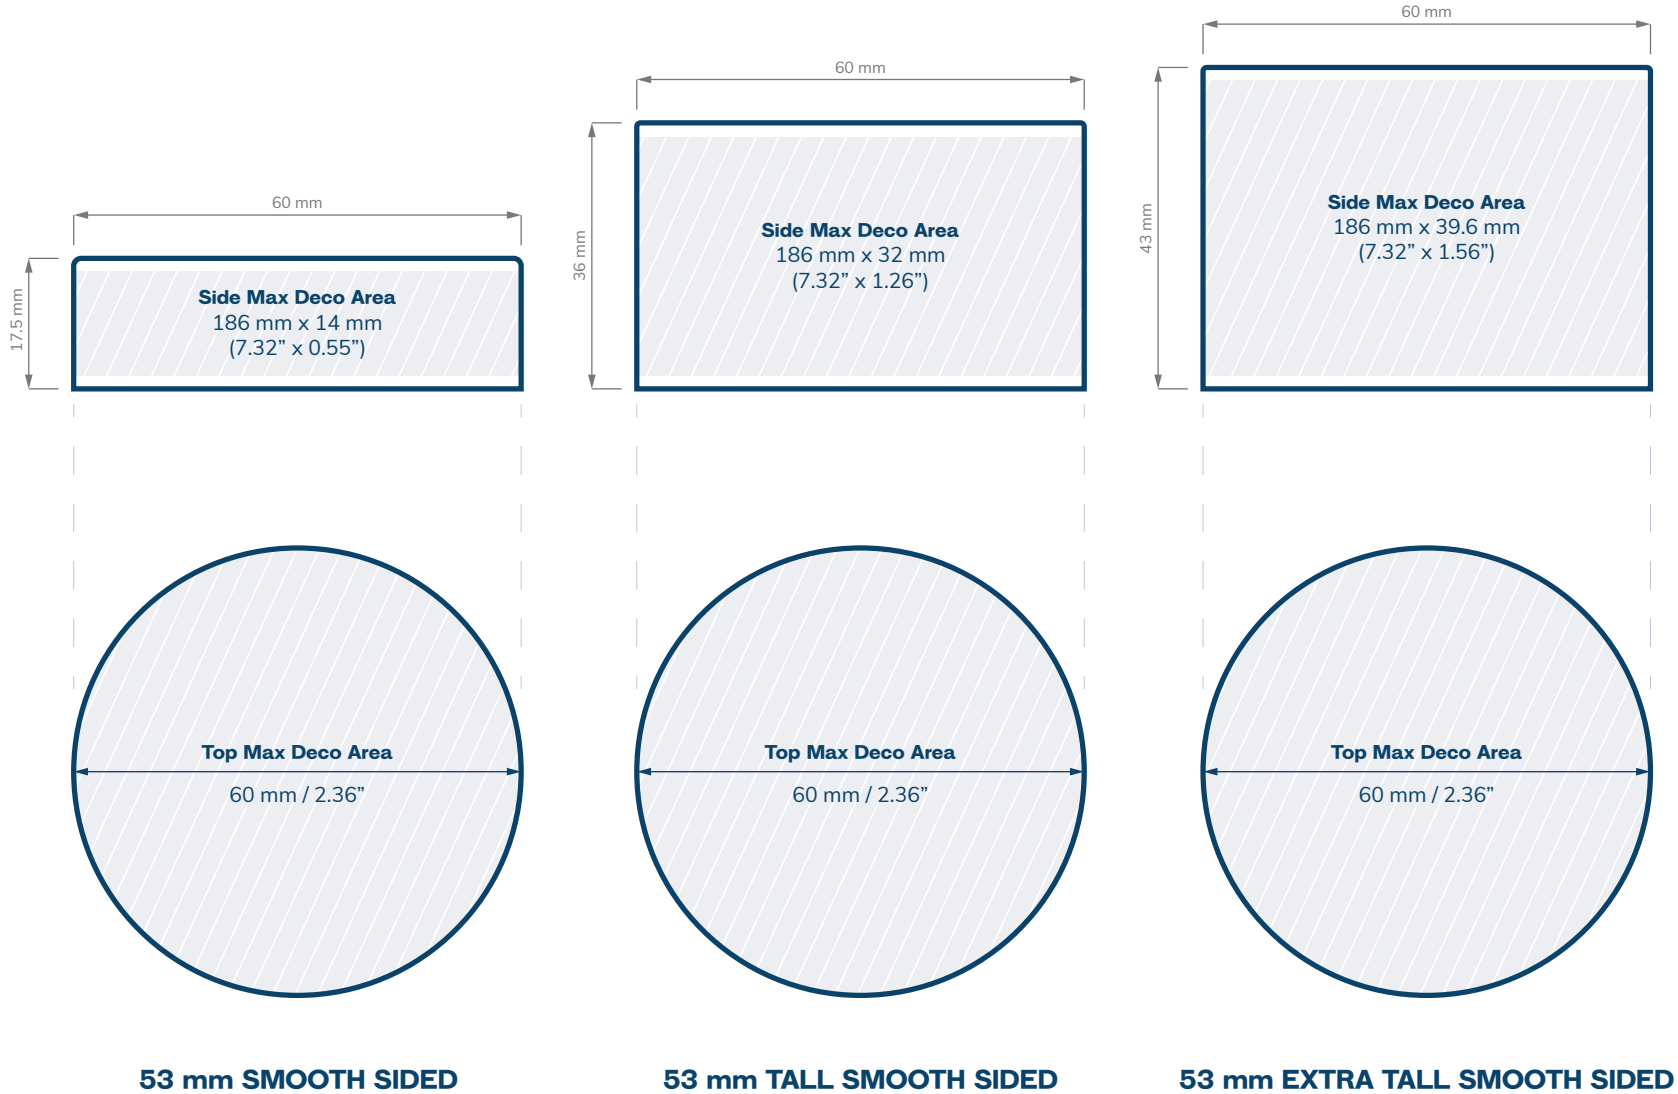

SPECIFICATIONS

Child Resistant Closures

Scale = 1:1

Prices subject to change. eBottles is not liable for any inadvertent inaccuracies in this publication. Copyright © 2023 eBottles Inc. All Rights Reserved.