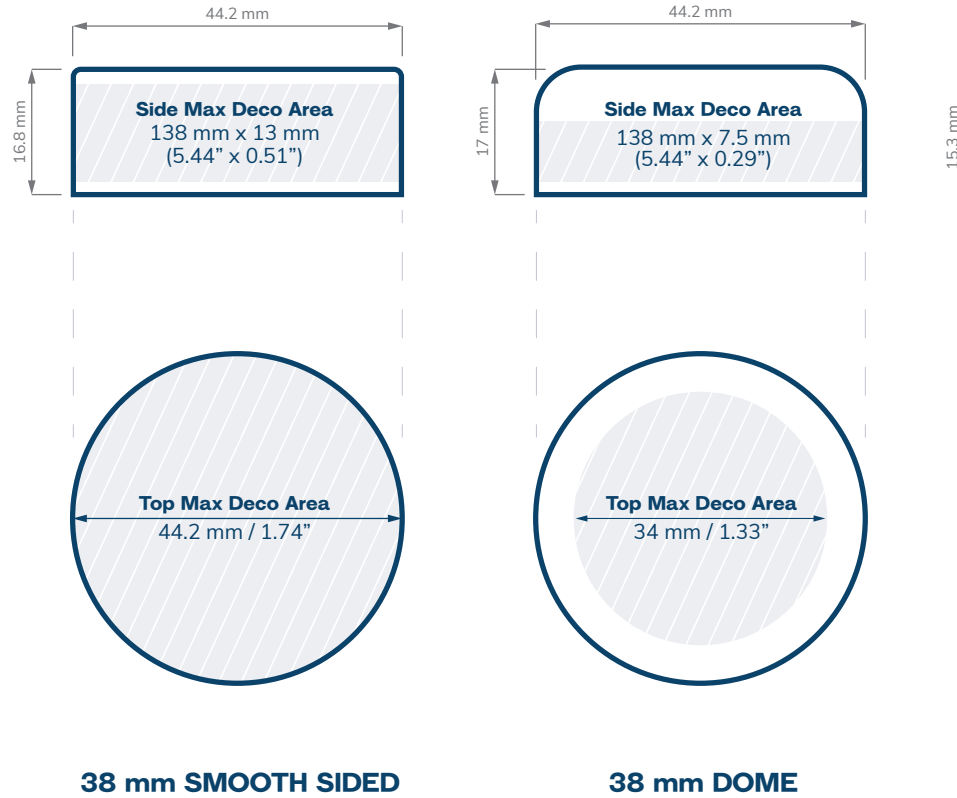

Child Resistant Closures

Scale = 1:1

Prices subject to change. eBottles is not liable for any inadvertent inaccuracies in this publication. Copyright © 2023 eBottles Inc. All Rights Reserved.