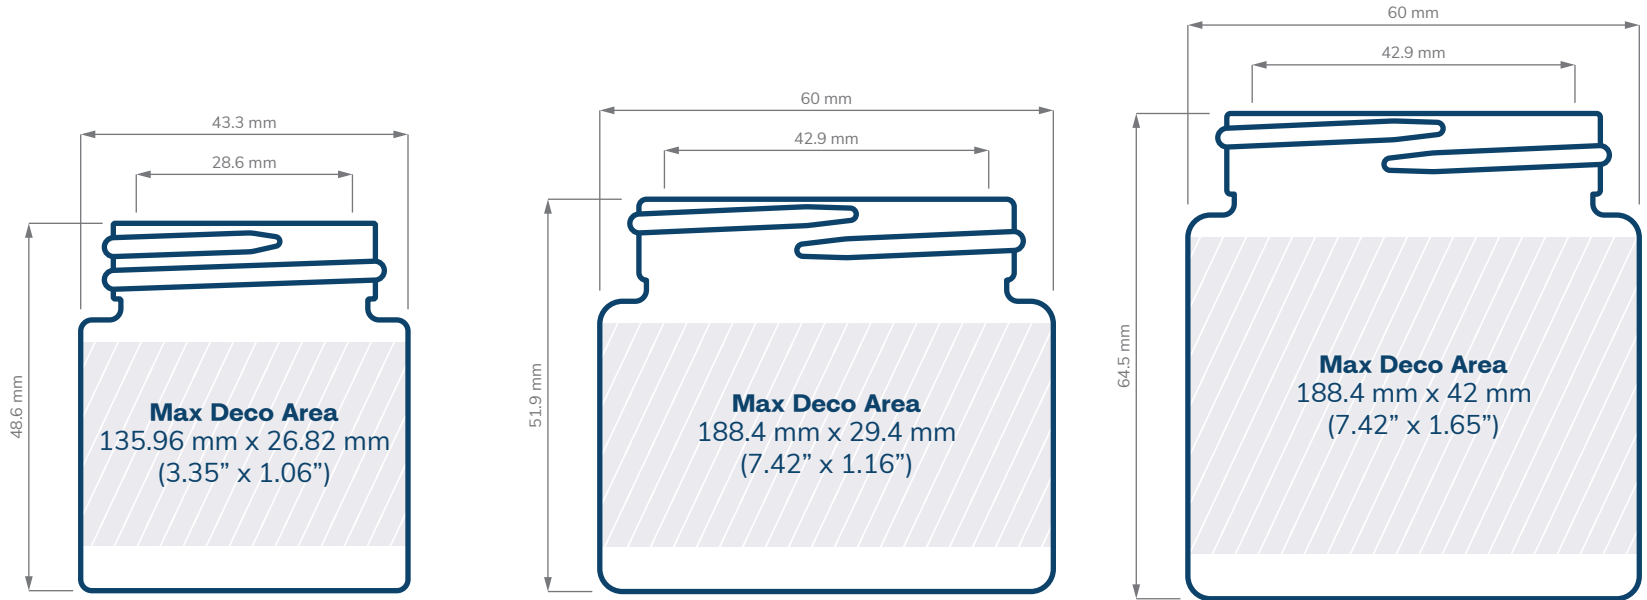

<b>SIZE</b>	<b>60 dram</b>
<b>HOLDS</b>	5 oz, 180 ml 1/4 oz of flower
<b>DIAMETER / HEIGHT OPENING (ID)</b>	55 mm / 104 mm 46.37 mm
<b>HEIGHT WITH CHILD RESISTANT (CR) CLOSURES</b>	109.08 mm

Scale = 1:1

# Glass Flower Jars

**SPECIFICATIONS**

# Straight Sided Glass Jars

CHILD RESISTANT

SIZE	1 oz	20 dram	30 dram
HOLDS	1 oz, 30 ml 1 gram of flower	2.5 oz, 75 ml 1/8th of flower	3.5 oz, 100 ml 1/8th of flower
DIAMETER / HEIGHT OPENING (ID)	43.3 mm / 48.6 mm 28.6 mm	60 mm / 51.9 mm 42.9 mm	60 mm / 64.5 mm 42.9 mm
HEIGHT WITH CHILD RESISTANT (CR) CLOSURES	Straight: 53.68 mm Dome: 61.30 mm	Straight: 56.98 mm Dome: 64.60 mm Extra Tall Straight: 74.76 mm Extra Tall Dome: 74.76 mm	Straight: 69.58 mm Dome: 77.20 mm Extra Tall Straight: 94.36 mm Extra Tall Dome: 94.36 mm

SIZE	30 dram
HOLDS	1/8 oz
DIAMETER / HEIGHT OPENING (ID)	73.4 mm / 49.5 mm 57 mm
HEIGHT WITH CHILD RESISTANT (CR) CLOSURES	Straight: 55 mm Dome: 56 mm Tall Straight: 59.5 mm

Scale = 1:1

Prices subject to change. eBottles is not liable for any inadvertent inaccuracies in this publication. Copyright © eBottles Inc. All Rights Reserved.