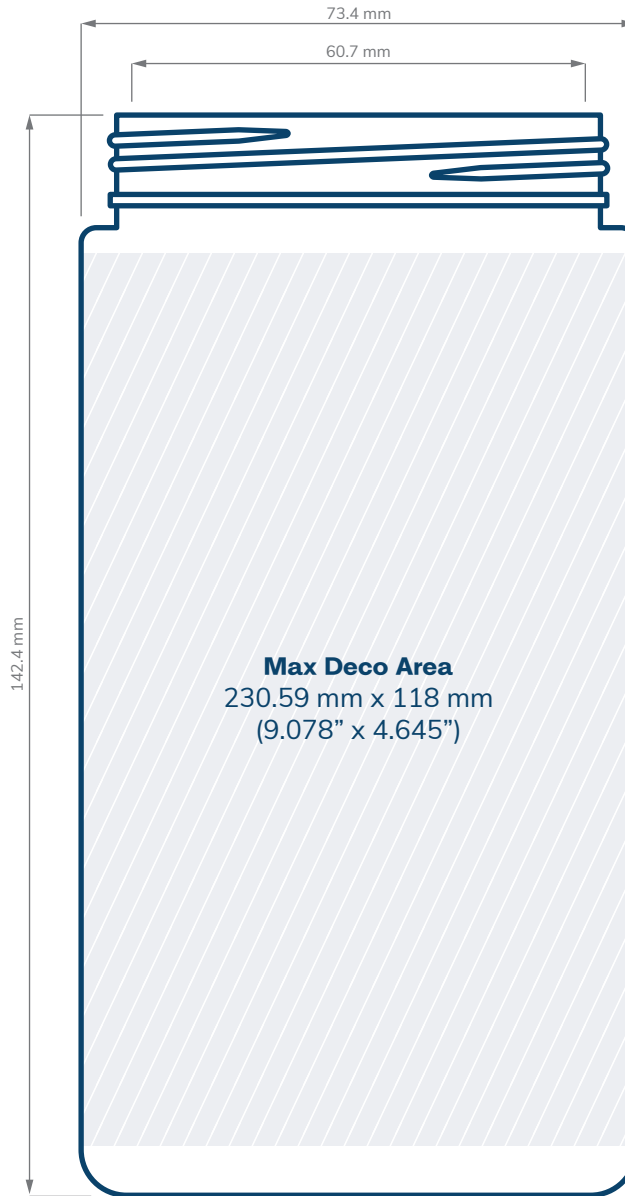

# 66mm Straight Sided PET Jars

CHILD RESISTANT

SIZE	8 oz
HOLDS	1/2 oz
DIAMETER / HEIGHT OPENING (ID)	73.4 mm / 40 mm 60.7 mm
HEIGHT WITH CHILD RESISTANT (CR) CLOSURES	Straight: 88.8 mm Dome: 91.05 mm Tall Straight: 93.8 mm

SIZE	10 oz
HOLDS	1/2 oz
DIAMETER / HEIGHT OPENING (ID)	73.4 mm / 95.4 mm 60.7 mm
HEIGHT WITH CHILD RESISTANT (CR) CLOSURES	Straight: 100.4 mm Dome: 102.65 mm Tall Straight: 105.4 mm

**SPECIFICATIONS**

# 66mm Straight Sided PET Jars

CHILD RESISTANT

<b>SIZE</b>	<b>16 oz</b>
<b>HOLDS</b>	1 oz
<b>DIAMETER / HEIGHT OPENING (ID)</b>	73.4 mm / 142.4 mm 60.7 mm
<b>HEIGHT WITH CHILD RESISTANT (CR) CLOSURES</b>	Straight: 147.4 mm Dome: 149.65 mm Tall Straight: 152.40 mm