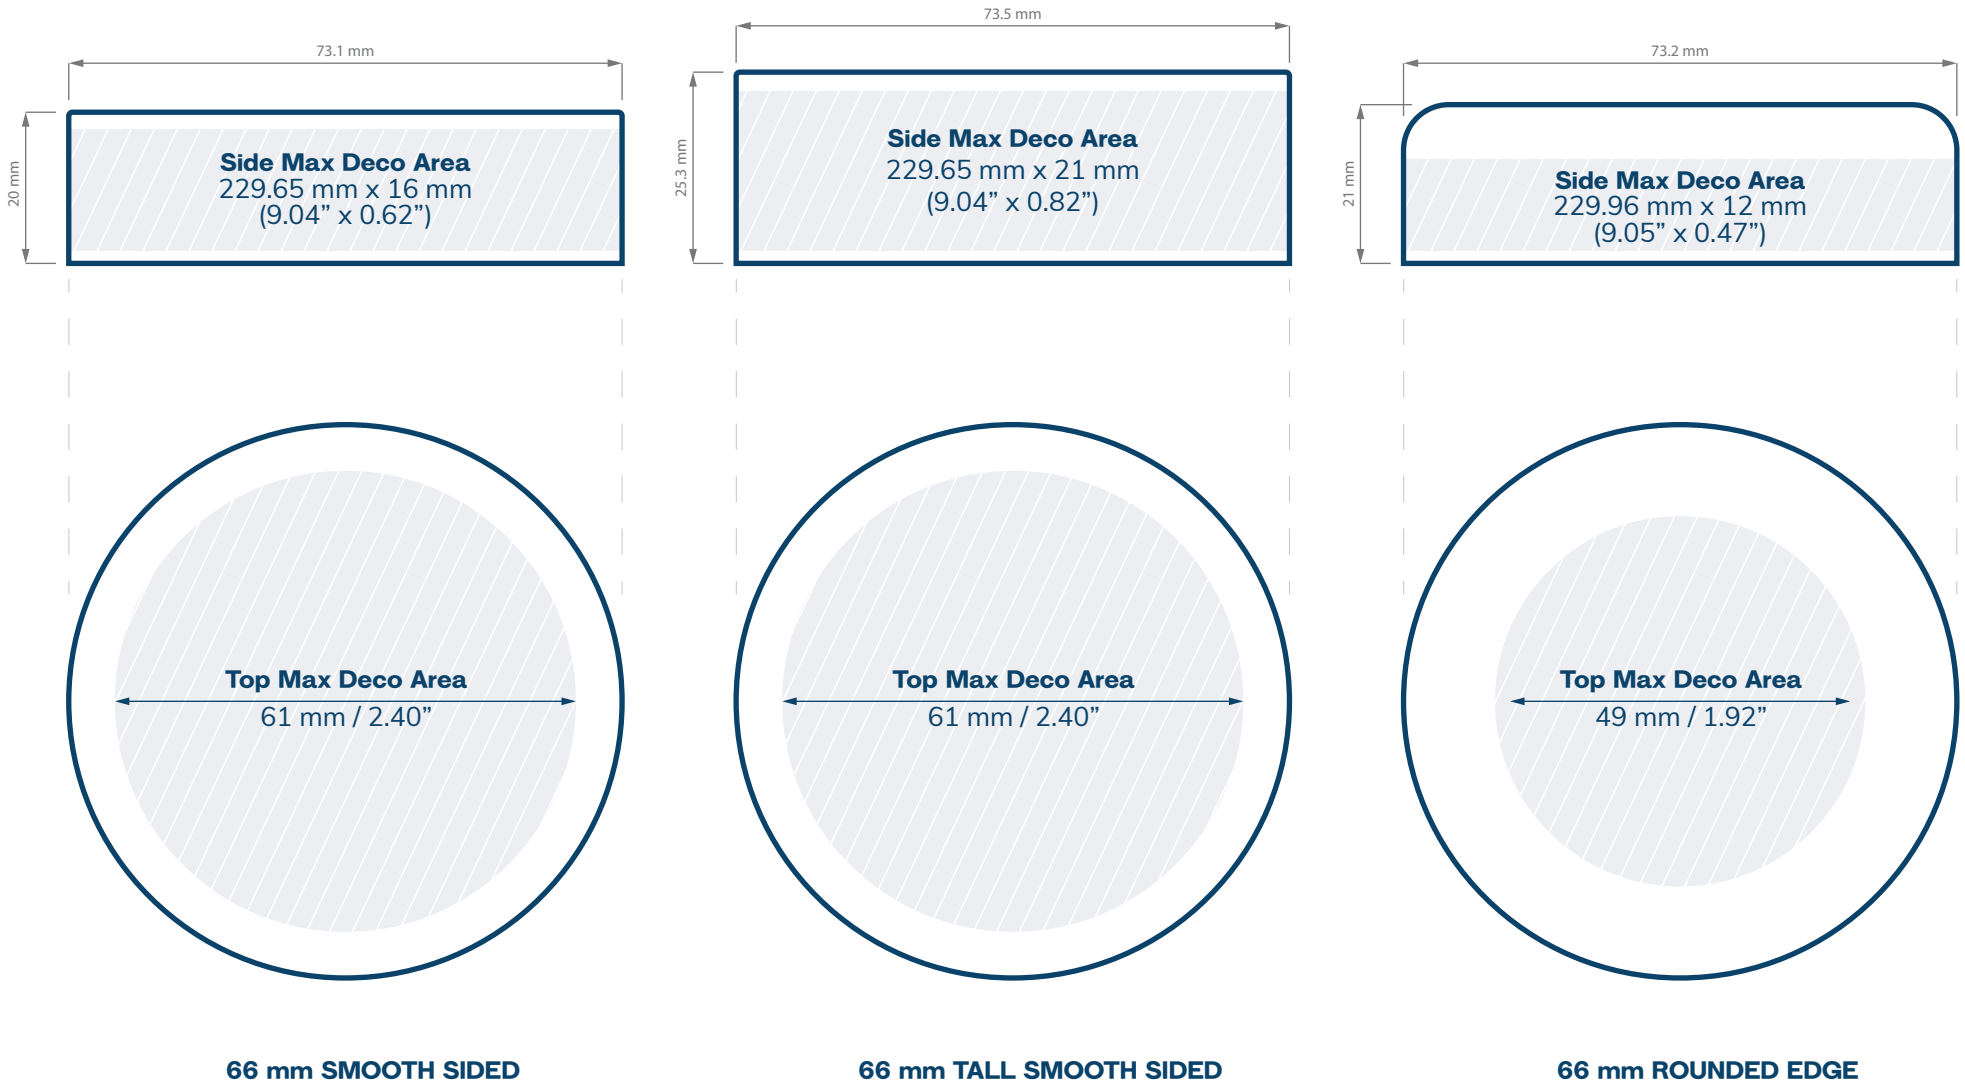

# Straight Sided PET Jars

CHILD RESISTANT

SIZE	1 oz	2 oz	20 dram
HOLDS	1 oz, 30 ml 1 gram of flower	2 oz, 60 ml 2 grams to 1/8th of flower	2.5 oz, 75 ml 1/8th of flower
DIAMETER / HEIGHT OPENING (ID)	43.3 mm / 48.6 mm 30.8 mm	60 mm / 38.5 mm 46.37 mm	60 mm / 46 mm 46.37 mm
HEIGHT WITH CHILD RESISTANT (CR) CLOSURES	Straight: 53.68 mm Dome: 61.30 mm	Straight: 43.58 mm Dome: 51.20 mm Extra Tall Straight: 56.28 mm Extra Tall Dome: 61.36 mm	Straight: 51.08 mm Dome: 58.70 mm Extra Tall Straight: 63.78 mm Extra Tall Dome: 68.86 mm

# 66mm Straight Sided PET Jars

CHILD RESISTANT

<b>SIZE</b>	<b>20 oz</b>
<b>HOLDS</b>	1 oz
<b>DIAMETER / HEIGHT OPENING (ID)</b>	73.4 mm / 171.4 mm 60.7 mm
<b>HEIGHT WITH CHILD RESISTANT (CR) CLOSURES</b>	Straight: 176.4 mm Dome: 178.65 mm Tall Straight: 181.40 mm

# 66 mm Child Resistant Closures

66 mm SMOOTH SIDED

66 mm TALL SMOOTH SIDED

66 mm ROUNDED EDGE

Scale = 1:1

Prices subject to change. eBottles is not liable for any inadvertent inaccuracies in this publication. Copyright © 2023 eBottles Inc. All Rights Reserved.

<b>SIZE</b>	<b>60 dram</b>
<b>HOLDS</b>	5 oz, 180 ml 1/4 oz of flower
<b>DIAMETER / HEIGHT OPENING (ID)</b>	55 mm / 104 mm 46.37 mm
<b>HEIGHT WITH CHILD RESISTANT (CR) CLOSURES</b>	109.08 mm

Scale = 1:1