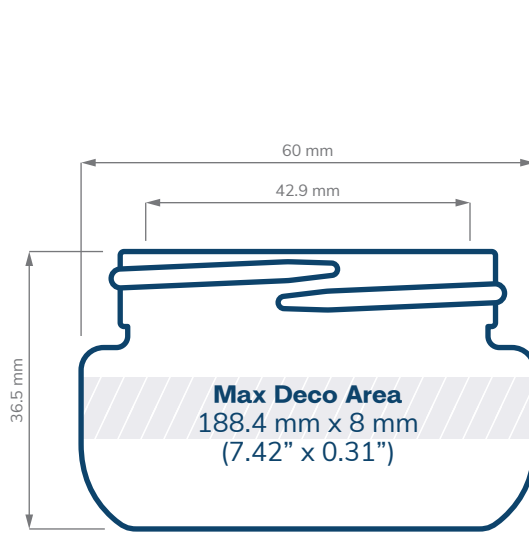

# Straight Sided Glass Jars

CHILD RESISTANT

SIZE	1 oz	20 dram	30 dram
HOLDS	1 oz, 30 ml 1 gram of flower	2.5 oz, 75 ml 1/8th of flower	3.5 oz, 100 ml 1/8th of flower
DIAMETER / HEIGHT OPENING (ID)	43.3 mm / 48.6 mm 28.6 mm	60 mm / 51.9 mm 42.9 mm	60 mm / 64.5 mm 42.9 mm
HEIGHT WITH CHILD RESISTANT (CR) CLOSURES	Straight: 53.68 mm Dome: 61.30 mm	Straight: 56.98 mm Dome: 64.60 mm Extra Tall Straight: 74.76 mm Extra Tall Dome: 74.76 mm	Straight: 69.58 mm Dome: 77.20 mm Extra Tall Straight: 94.36 mm Extra Tall Dome: 94.36 mm

# Straight Sided Glass Jars

CHILD RESISTANT

SIZE	40 dram	6 oz	60 dram
HOLDS	4 oz, 120 ml 1/8th - 1/4 oz of flower	5 oz, 180 ml 1/4 oz of flower	5 oz, 180 ml 1/4 oz of flower
DIAMETER / HEIGHT / OPENING (ID)	60 mm / 71.5 mm / 42.9 mm	60 mm / 98.5 mm / 42.9 mm	60 mm / 116.7 mm / 42.9 mm
HEIGHT WITH CHILD RESISTANT (CR) CLOSURES	Straight: 76.58 mm Dome: 84.20 mm Extra Tall Straight: 94.36 mm Extra Tall Dome: 94.36 mm	Straight: 102.68 mm Dome: 110.30 mm Extra Tall Straight: 115.38 mm Extra Tall Dome: 120.46 mm	Straight: 121.08 mm Dome: 128.07 mm Extra Tall Straight: 138.86 mm Extra Tall Dome: 138.86 mm

# Heavy Weight Cosmetic Round Base Glass Jars

CHILD RESISTANT

SIZE	1 oz	20 dram
HOLDS	1 oz, 30 ml 1 gram of flower	2.5 oz, 75 ml 2 grams to 1/8th of flower
DIAMETER / HEIGHT OPENING (ID)	60 mm / 36.5 mm 42.9 mm	60 mm / 54.6 mm 42.9 mm
HEIGHT WITH CHILD RESISTANT (CR) CLOSURES	Straight: 41.58 mm Dome: 49.20 mm Extra Tall Straight: 59.36 mm Extra Tall Dome: 59.36 mm	Straight: 59.68 mm Dome: 67.30 mm Extra Tall Straight: 77.46 mm Extra Tall Dome: 77.46 mm

SIZE	30 dram
HOLDS	1/8 oz
DIAMETER / HEIGHT OPENING (ID)	73.4 mm / 49.5 mm 57 mm
HEIGHT WITH CHILD RESISTANT (CR) CLOSURES	Straight: 55 mm Dome: 56 mm Tall Straight: 59.5 mm

Scale = 1:1

Prices subject to change. eBottles is not liable for any inadvertent inaccuracies in this publication. Copyright © eBottles Inc. All Rights Reserved.