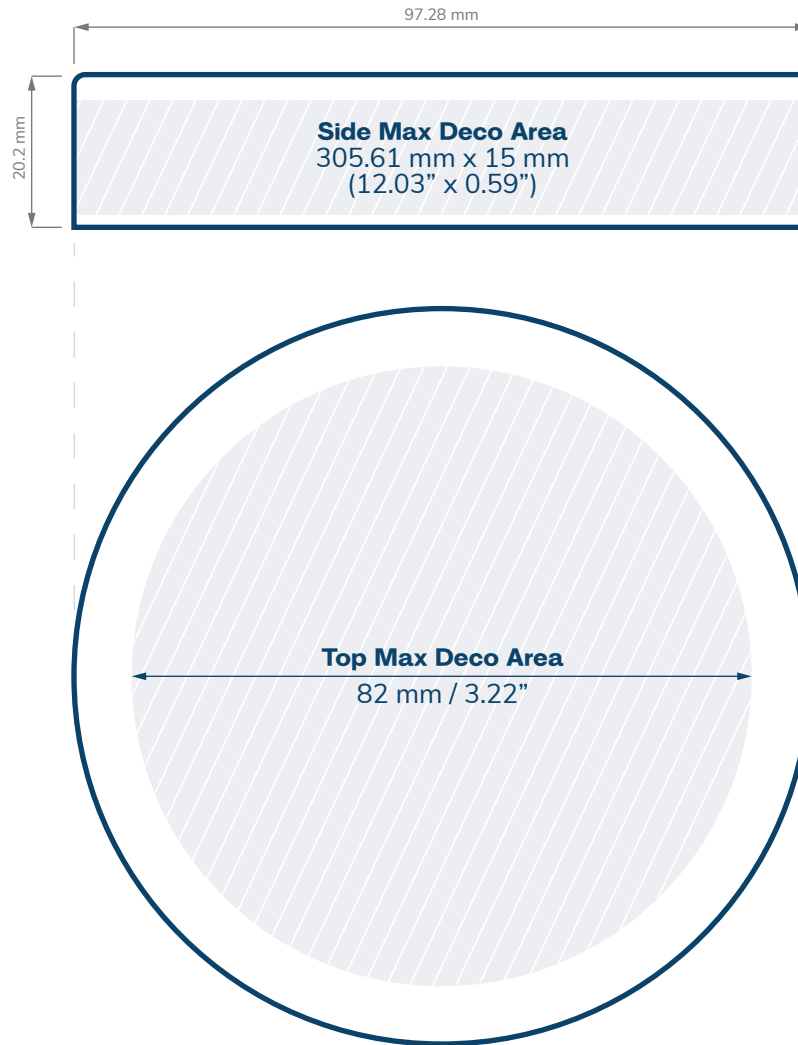

# 66 mm Child Resistant Closures

66 mm SMOOTH SIDED

66 mm TALL SMOOTH SIDED

66 mm ROUNDED EDGE

Scale = 1:1

Prices subject to change. eBottles is not liable for any inadvertent inaccuracies in this publication. Copyright © 2023 eBottles Inc. All Rights Reserved.

# 89 mm Child Resistant Closures

**89 mm STRAIGHT SIDED**

Scale = 1:1

Prices subject to change. eBottles is not liable for any inadvertent inaccuracies in this publication.  
Copyright © 2023 eBottles Inc. All Rights Reserved.