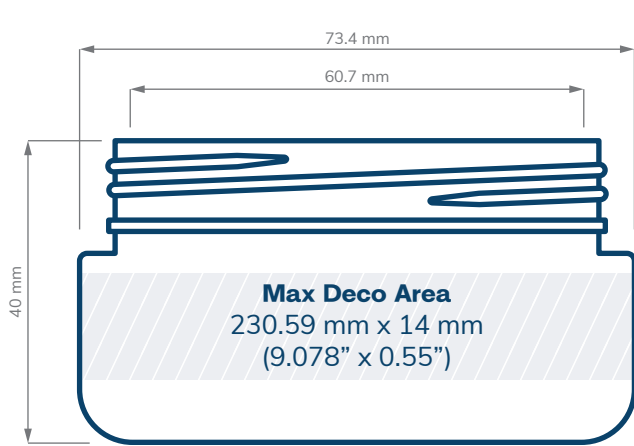

# Child Resistant Closures

Scale = 1:1

Prices subject to change. eBottles is not liable for any inadvertent inaccuracies in this publication. Copyright © 2023 eBottles Inc. All Rights Reserved.

# Child Resistant Closures

Scale = 1:1

Prices subject to change. eBottles is not liable for any inadvertent inaccuracies in this publication. Copyright © 2023 eBottles Inc. All Rights Reserved.

**SPECIFICATIONS**

# 66mm Straight Sided PET Jars

CHILD RESISTANT

SIZE	30 dram	40 dram
HOLDS	1/8 oz	1/8 oz
DIAMETER / HEIGHT OPENING (ID)	73.4 mm / 40 mm 60.7 mm	73.4 mm / 43.5 mm 60.7 mm
HEIGHT WITH CHILD RESISTANT (CR) CLOSURES	Straight: 45 mm Dome: 47.25 mm Tall Straight: 50 mm	Straight: 48.5 mm Dome: 50.75 mm Tall Straight: 53.5 mm

SIZE	10 oz
HOLDS	1/2 oz
DIAMETER / HEIGHT OPENING (ID)	73.4 mm / 95.4 mm 60.7 mm
HEIGHT WITH CHILD RESISTANT (CR) CLOSURES	Straight: 100.4 mm Dome: 102.65 mm Tall Straight: 105.4 mm

**SPECIFICATIONS**