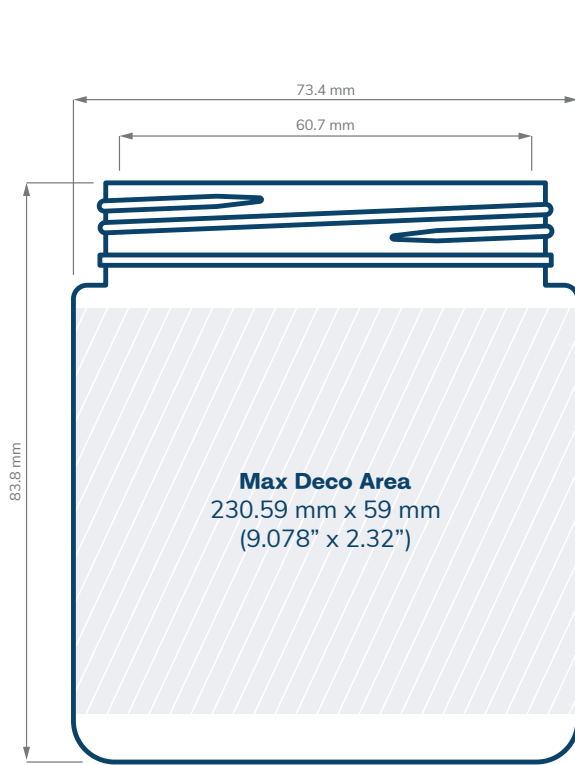

# 1 gram Double Shell PP Jars

CHILD RESISTANT

SIZE	1 gram Double Shell
HOLDS	1 gram
DIAMETER / HEIGHT OPENING (ID)	45 mm / 21.4 mm 28.7 mm
HEIGHT WITH CHILD RESISTANT (CR) CLOSURES	Straight: 57.88 mm Dome: 65.50 mm Extra Tall Straight: 70.58 mm Extra Tall Dome: 75.66 mm

# 66mm Straight Sided PET Jars

CHILD RESISTANT

SIZE	30 dram	40 dram
HOLDS	1/8 oz	1/8 oz
DIAMETER / HEIGHT OPENING (ID)	73.4 mm / 40 mm 60.7 mm	73.4 mm / 43.5 mm 60.7 mm
HEIGHT WITH CHILD RESISTANT (CR) CLOSURES	Straight: 45 mm Dome: 47.25 mm Tall Straight: 50 mm	Straight: 48.5 mm Dome: 50.75 mm Tall Straight: 53.5 mm

# 66mm Straight Sided PET Jars

CHILD RESISTANT

SIZE	8 oz
HOLDS	1/2 oz
DIAMETER / HEIGHT OPENING (ID)	73.4 mm / 40 mm 60.7 mm
HEIGHT WITH CHILD RESISTANT (CR) CLOSURES	Straight: 88.8 mm Dome: 91.05 mm Tall Straight: 93.8 mm

SIZE	10 oz
HOLDS	1/2 oz
DIAMETER / HEIGHT OPENING (ID)	73.4 mm / 95.4 mm 60.7 mm
HEIGHT WITH CHILD RESISTANT (CR) CLOSURES	Straight: 100.4 mm Dome: 102.65 mm Tall Straight: 105.4 mm

**SPECIFICATIONS**