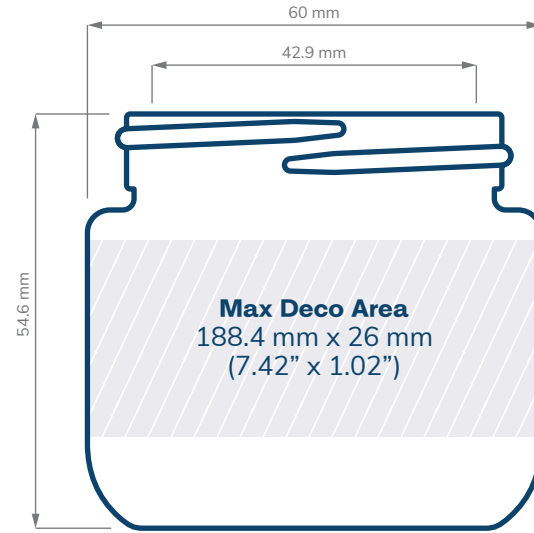

SPECIFICATIONS

Heavy Weight Cosmetic Round Base Glass Jars

CHILD RESISTANT

SIZE	1 oz	20 dram
HOLDS	1 oz, 30 ml 1 gram of flower	2.5 oz, 75 ml 2 grams to 1/8th of flower
DIAMETER / HEIGHT OPENING (ID)	60 mm / 36.5 mm 42.9 mm	60 mm / 54.6 mm 42.9 mm
HEIGHT WITH CHILD RESISTANT (CR) CLOSURES	Straight: 41.58 mm Dome: 49.20 mm Extra Tall Straight: 59.36 mm Extra Tall Dome: 59.36 mm	Straight: 59.68 mm Dome: 67.30 mm Extra Tall Straight: 77.46 mm Extra Tall Dome: 77.46 mm

Scale = 1:1

Prices subject to change. eBottles is not liable for any inadvertent inaccuracies in this publication.
Copyright © eBottles Inc. All Rights Reserved.