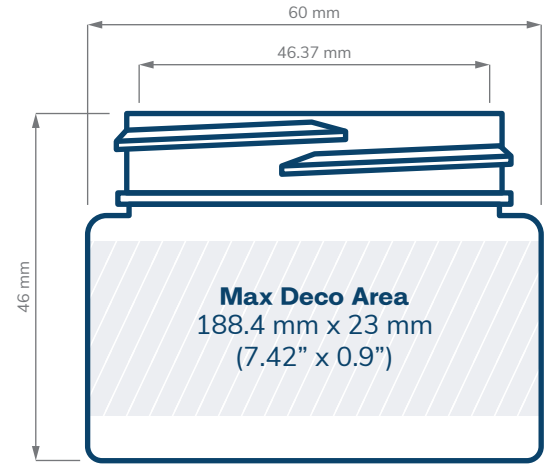

# Straight Sided PET Jars

CHILD RESISTANT

SIZE	1 oz	2 oz	20 dram
HOLDS	1 oz, 30 ml 1 gram of flower	2 oz, 60 ml 2 grams to 1/8th of flower	2.5 oz, 75 ml 1/8th of flower
DIAMETER / HEIGHT OPENING (ID)	43.3 mm / 48.6 mm 30.8 mm	60 mm / 38.5 mm 46.37 mm	60 mm / 46 mm 46.37 mm
HEIGHT WITH CHILD RESISTANT (CR) CLOSURES	Straight: 53.68 mm Dome: 61.30 mm	Straight: 43.58 mm Dome: 51.20 mm Extra Tall Straight: 56.28 mm Extra Tall Dome: 61.36 mm	Straight: 51.08 mm Dome: 58.70 mm Extra Tall Straight: 63.78 mm Extra Tall Dome: 68.86 mm

# Straight Sided PET Jars

CHILD RESISTANT

SIZE	30 dram	40 dram	60 dram
HOLDS	3.5 oz, 100 ml 1/8th of flower	4 oz, 120 ml 1/8th - 1/4 oz of flower	5 oz, 180 ml 1/4 oz of flower
DIAMETER / HEIGHT OPENING (ID)	60 mm / 52.8 mm 46.37 mm	60 mm / 73.5 mm 46.37 mm	55 mm / 104 mm 46.37 mm
HEIGHT WITH CHILD RESISTANT (CR) CLOSURES	Straight: 57.88 mm Dome: 65.50 mm Extra Tall Straight: 70.58 mm Extra Tall Dome: 75.66 mm	Straight: 78.58 mm Dome: 86.20 mm Extra Tall Straight: 91.28 mm Extra Tall Dome: 96.36 mm	Straight: 109.08 mm Dome: 116.70 mm Extra Tall Straight: 121.78 mm Extra Tall Dome: 126.86 mm

SIZE	40 dram
HOLDS	4 oz, 120 ml 1/8th - 1/4 oz of flower
DIAMETER / HEIGHT OPENING (ID)	60 mm / 73.5 mm 46.37 mm
HEIGHT WITH CHILD RESISTANT (CR) CLOSURES	Straight: 78.58 mm Dome: 86.20 mm Extra Tall Straight: 91.28 mm Extra Tall Dome: 96.36 mm

SIZE	10 oz
HOLDS	1/2 oz
DIAMETER / HEIGHT OPENING (ID)	73.4 mm / 95.4 mm 60.7 mm
HEIGHT WITH CHILD RESISTANT (CR) CLOSURES	Straight: 100.4 mm Dome: 102.65 mm Tall Straight: 105.4 mm

**SPECIFICATIONS**