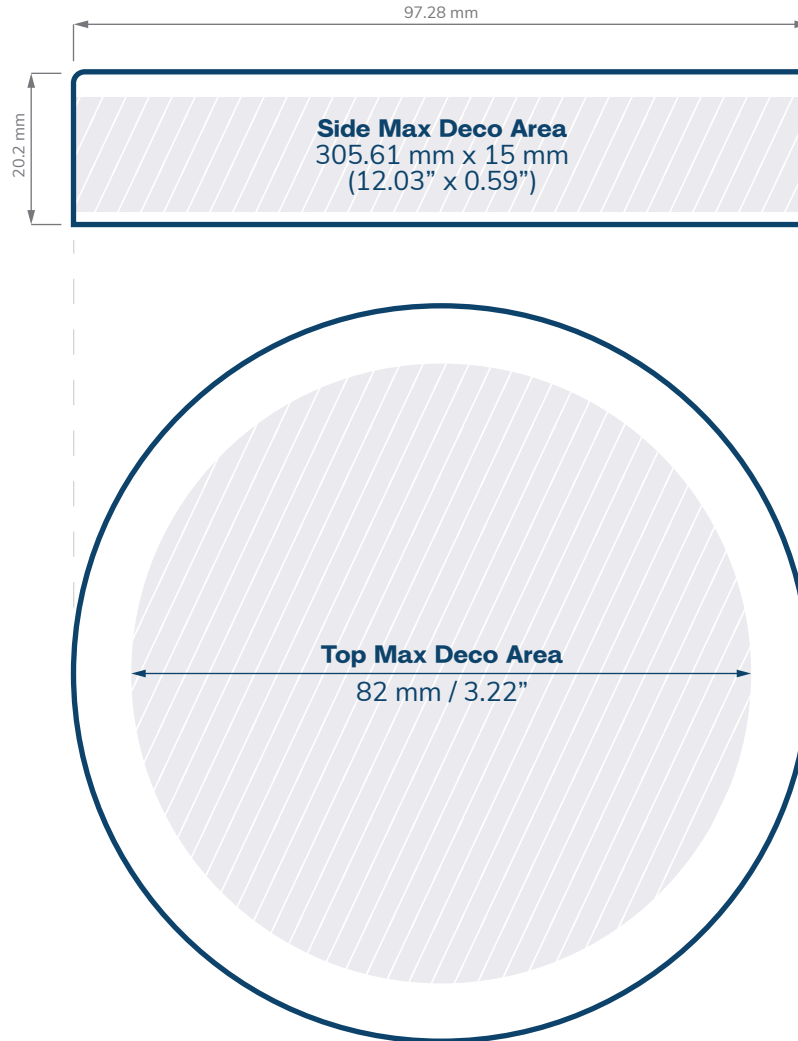

SIZE	30 dram
HOLDS	1/8 oz
DIAMETER / HEIGHT OPENING (ID)	73.4 mm / 49.5 mm 57 mm
HEIGHT WITH CHILD RESISTANT (CR) CLOSURES	Straight: 55 mm Dome: 56 mm Tall Straight: 59.5 mm

Scale = 1:1

Prices subject to change. eBottles is not liable for any inadvertent inaccuracies in this publication. Copyright © eBottles Inc. All Rights Reserved.

# Value Size Straight Sided Glass Jars

CHILD RESISTANT

<b>SIZE</b>	<b>16 oz</b>
<b>HOLDS</b>	1 oz
<b>DIAMETER / HEIGHT OPENING (ID)</b>	90.88 mm / 96 mm 42.9 mm
<b>HEIGHT WITH CHILD RESISTANT (CR) CLOSURES</b>	Straight: 45 mm Dome: 47.25 mm Tall Straight: 50 mm

# 66mm Child Resistant Closures

66 mm SMOOTH SIDED

66 mm TALL SMOOTH SIDED

66 mm ROUNDED EDGE

Scale = 1:1

Prices subject to change. eBottles is not liable for any inadvertent inaccuracies in this publication. Copyright © eBottles Inc. All Rights Reserved.

# 89mm Child Resistant Closures

**89 mm STRAIGHT SIDED**

Scale = 1:1

Prices subject to change. eBottles is not liable for any inadvertent inaccuracies in this publication.  
Copyright © eBottles Inc. All Rights Reserved.