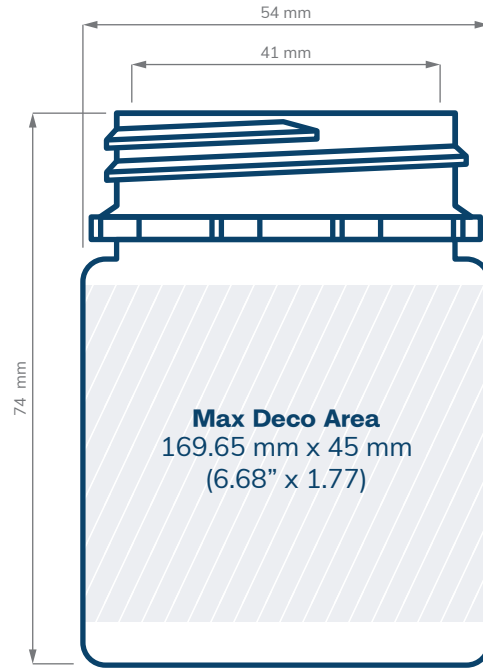

SPECIFICATIONS

Tamper Evident PET Jars

CHILD RESISTANT

SIZE	2 oz	30 dram (45mm)	30 dram
HOLDS	2 oz, 60 ml 2 grams to 1/8th of flower	3.5 oz, 100 ml 1/8th of flower	3.5 oz, 100 ml 1/8th of flower
DIAMETER / HEIGHT OPENING (ID)	60 mm / 44.3 mm 46.37 mm	54 mm / 74 mm 41 mm	60 mm / 55.8 mm 46.37 mm
HEIGHT WITH CHILD RESISTANT (CR) CLOSURES	49.38 mm	79.08 mm	60.88 mm

Scale = 1:1

Prices subject to change. eBottles is not liable for any inadvertent inaccuracies in this publication. Copyright © 2023 eBottles Inc. All Rights Reserved.