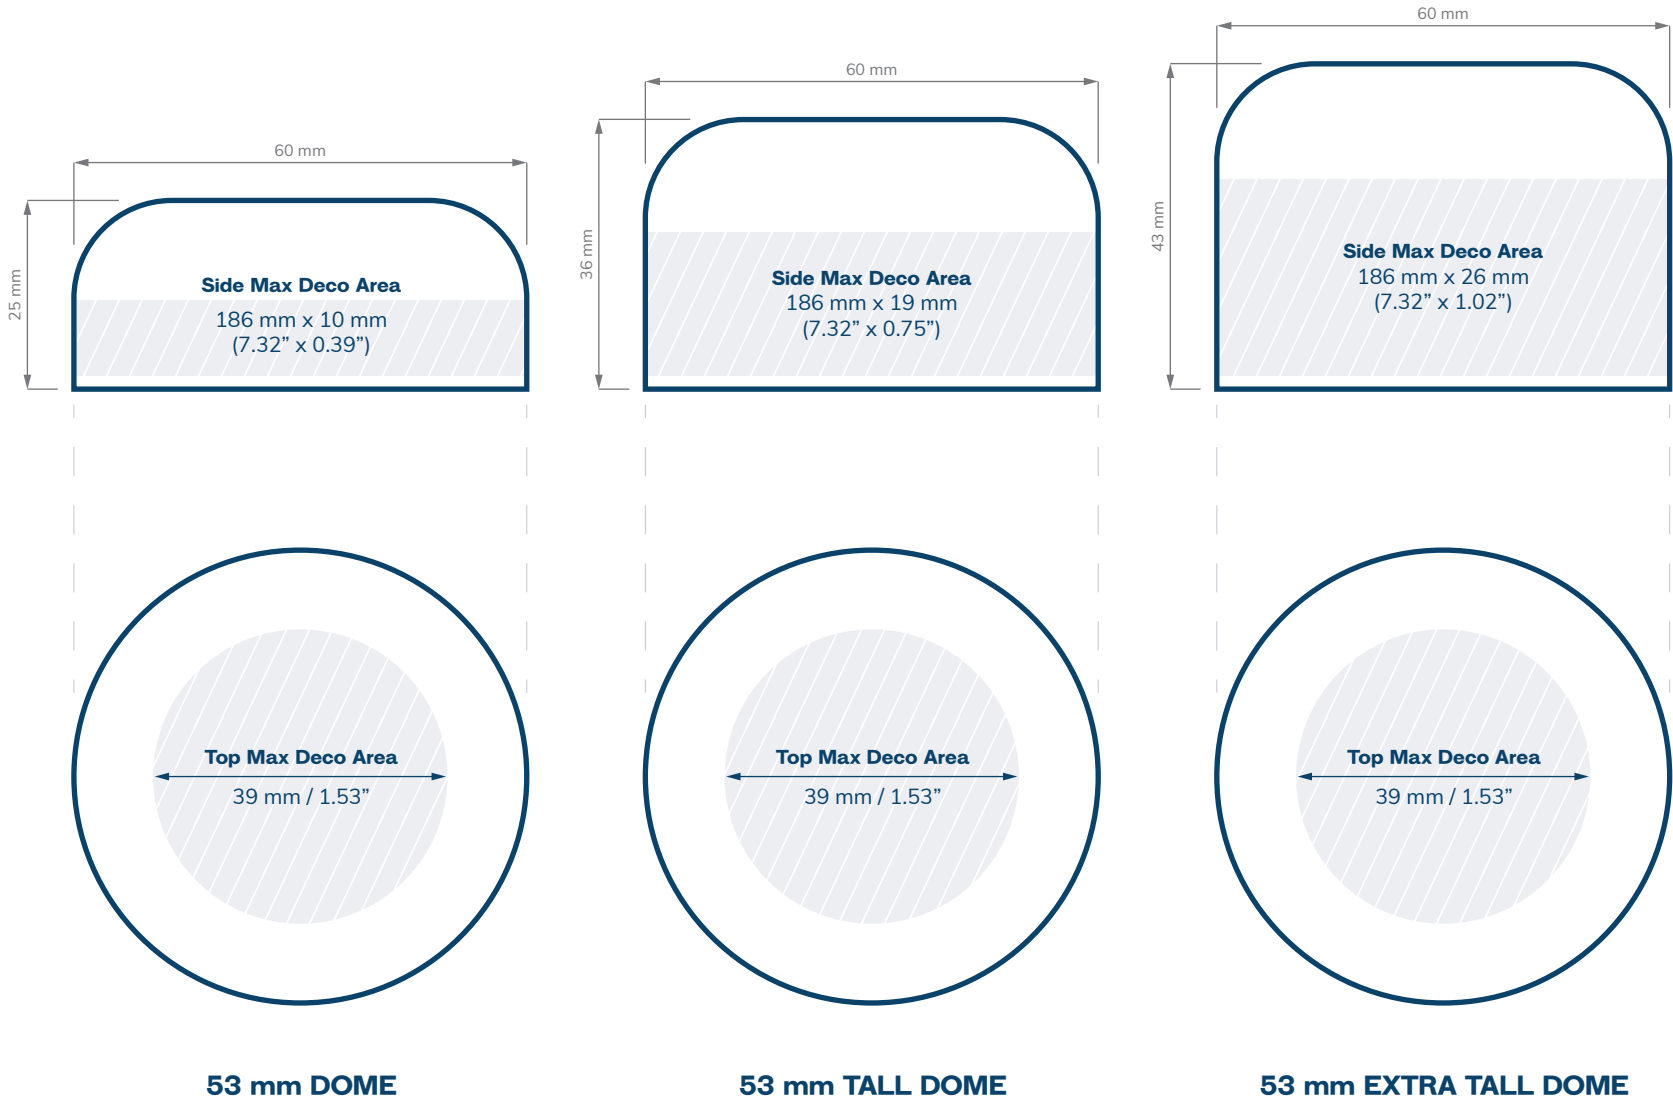

Child Resistant Closures

Scale = 1:1

Prices subject to change. eBottles is not liable for any inadvertent inaccuracies in this publication. Copyright © 2023 eBottles Inc. All Rights Reserved.