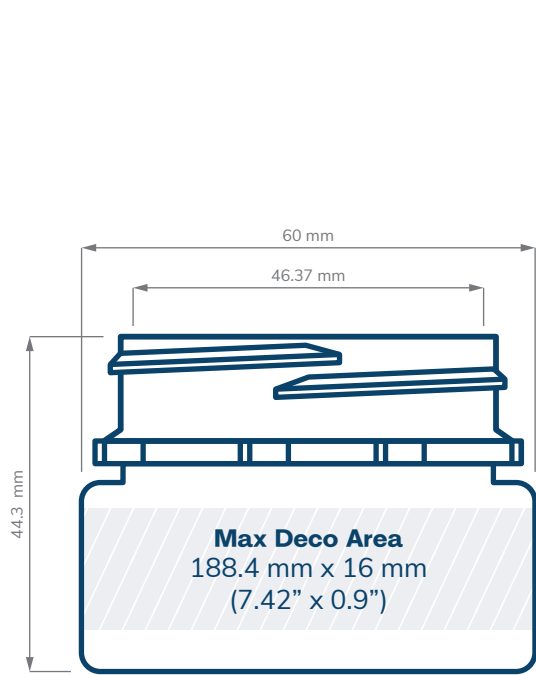

SPECIFICATIONS

Tamper Evident PET Jars

CHILD RESISTANT

SIZE	2 oz	30 dram (45mm)	30 dram
HOLDS	2 oz, 60 ml 2 grams to 1/8th of flower	3.5 oz, 100 ml 1/8th of flower	3.5 oz, 100 ml 1/8th of flower
DIAMETER / HEIGHT OPENING (ID)	60 mm / 44.3 mm 46.37 mm	54 mm / 74 mm 41 mm	60 mm / 55.8 mm 46.37 mm
HEIGHT WITH CHILD RESISTANT (CR) CLOSURES	49.38 mm	79.08 mm	60.88 mm

Scale = 1:1

Prices subject to change. eBottles is not liable for any inadvertent inaccuracies in this publication. Copyright © 2023 eBottles Inc. All Rights Reserved.