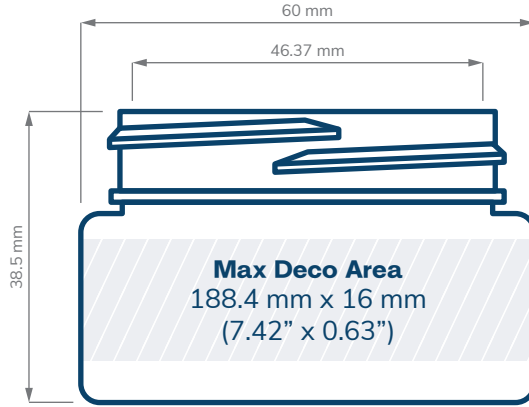

# Straight Sided PET Jars

CHILD RESISTANT

SIZE	1 oz	2 oz	20 dram
HOLDS	1 oz, 30 ml 1 gram of flower	2 oz, 60 ml 2 grams to 1/8th of flower	2.5 oz, 75 ml 1/8th of flower
DIAMETER / HEIGHT OPENING (ID)	43.3 mm / 48.6 mm 30.8 mm	60 mm / 38.5 mm 46.37 mm	60 mm / 46 mm 46.37 mm
HEIGHT WITH CHILD RESISTANT (CR) CLOSURES	Straight: 53.68 mm Dome: 61.30 mm	Straight: 43.58 mm Dome: 51.20 mm Extra Tall Straight: 56.28 mm Extra Tall Dome: 61.36 mm	Straight: 51.08 mm Dome: 58.70 mm Extra Tall Straight: 63.78 mm Extra Tall Dome: 68.86 mm

# Straight Sided PET Jars

CHILD RESISTANT

SIZE	30 dram	40 dram	60 dram
HOLDS	3.5 oz, 100 ml 1/8th of flower	4 oz, 120 ml 1/8th - 1/4 oz of flower	5 oz, 180 ml 1/4 oz of flower
DIAMETER / HEIGHT OPENING (ID)	60 mm / 52.8 mm 46.37 mm	60 mm / 73.5 mm 46.37 mm	55 mm / 104 mm 46.37 mm
HEIGHT WITH CHILD RESISTANT (CR) CLOSURES	Straight: 57.88 mm Dome: 65.50 mm Extra Tall Straight: 70.58 mm Extra Tall Dome: 75.66 mm	Straight: 78.58 mm Dome: 86.20 mm Extra Tall Straight: 91.28 mm Extra Tall Dome: 96.36 mm	Straight: 109.08 mm Dome: 116.70 mm Extra Tall Straight: 121.78 mm Extra Tall Dome: 126.86 mm

SIZE	40 dram
HOLDS	4 oz, 120 ml 1/8th - 1/4 oz of flower
DIAMETER / HEIGHT OPENING (ID)	60 mm / 73.5 mm 46.37 mm
HEIGHT WITH CHILD RESISTANT (CR) CLOSURES	Straight: 78.58 mm Dome: 86.20 mm Extra Tall Straight: 91.28 mm Extra Tall Dome: 96.36 mm

SIZE	10 oz
HOLDS	1/2 oz
DIAMETER / HEIGHT OPENING (ID)	73.4 mm / 95.4 mm 60.7 mm
HEIGHT WITH CHILD RESISTANT (CR) CLOSURES	Straight: 100.4 mm Dome: 102.65 mm Tall Straight: 105.4 mm

**SPECIFICATIONS**