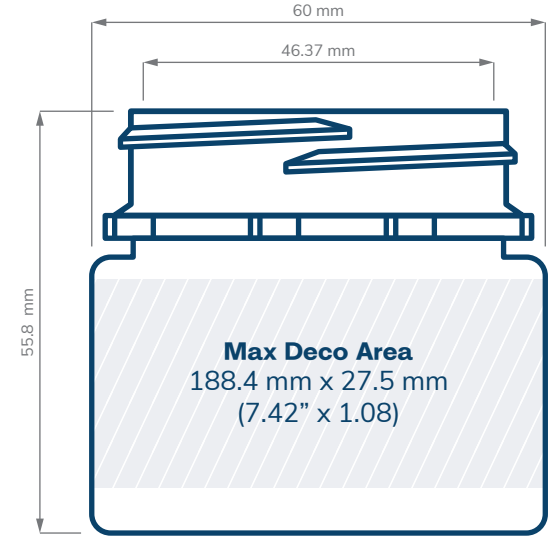

SPECIFICATIONS

Tamper Evident PET Jars

CHILD RESISTANT

SIZE	2 oz	30 dram (45mm)	30 dram
HOLDS	2 oz, 60 ml 2 grams to 1/8th of flower	3.5 oz, 100 ml 1/8th of flower	3.5 oz, 100 ml 1/8th of flower
DIAMETER / HEIGHT OPENING (ID)	60 mm / 44.3 mm 46.37 mm	54 mm / 74 mm 41 mm	60 mm / 55.8 mm 46.37 mm
HEIGHT WITH CHILD RESISTANT (CR) CLOSURES	49.38 mm	79.08 mm	60.88 mm

Scale = 1:1

Prices subject to change. eBottles is not liable for any inadvertent inaccuracies in this publication. Copyright © 2023 eBottles Inc. All Rights Reserved.