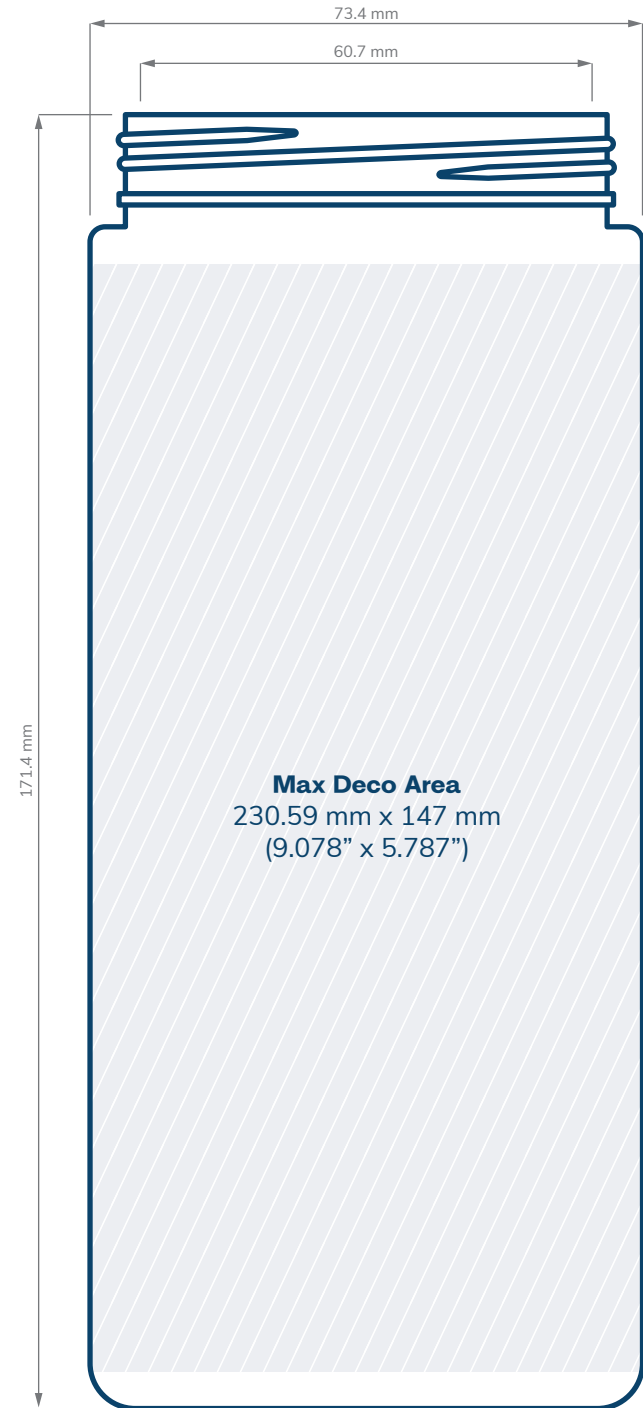

SPECIFICATIONS

66mm Straight Sided PET Jars

CHILD RESISTANT

SIZE	20 oz
HOLDS	1 oz
DIAMETER / HEIGHT OPENING (ID)	73.4 mm / 171.4 mm 60.7 mm
HEIGHT WITH CHILD RESISTANT (CR) CLOSURES	Straight: 176.4 mm Dome: 178.65 mm Tall Straight: 181.40 mm