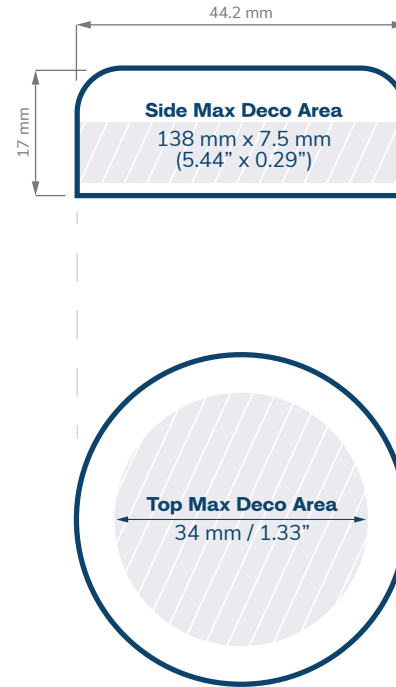

# Child Resistant Closures

**38 mm SMOOTH SIDED**

**38 mm DOME**

Scale = 1:1

Prices subject to change. eBottles is not liable for any inadvertent inaccuracies in this publication. Copyright © eBottles Inc. All Rights Reserved.

# 66mm Straight Sided Glass Jars

CHILD RESISTANT

SIZE	20 dram
HOLDS	1/8 oz
DIAMETER / HEIGHT OPENING (ID)	73.4 mm / 40 mm 57 mm
HEIGHT WITH CHILD RESISTANT (CR) CLOSURES	Straight: 45 mm Dome: 47.25 mm Tall Straight: 50 mm

SIZE	30 dram
HOLDS	1/8 oz
DIAMETER / HEIGHT OPENING (ID)	73.4 mm / 49.5 mm 57 mm
HEIGHT WITH CHILD RESISTANT (CR) CLOSURES	Straight: 55 mm Dome: 56 mm Tall Straight: 59.5 mm

Scale = 1:1

Prices subject to change. eBottles is not liable for any inadvertent inaccuracies in this publication. Copyright © eBottles Inc. All Rights Reserved.

# Value Size Straight Sided Glass Jars

CHILD RESISTANT

<b>SIZE</b>	<b>16 oz</b>
<b>HOLDS</b>	1 oz
<b>DIAMETER / HEIGHT OPENING (ID)</b>	90.88 mm / 96 mm 42.9 mm
<b>HEIGHT WITH CHILD RESISTANT (CR) CLOSURES</b>	Straight: 45 mm Dome: 47.25 mm Tall Straight: 50 mm