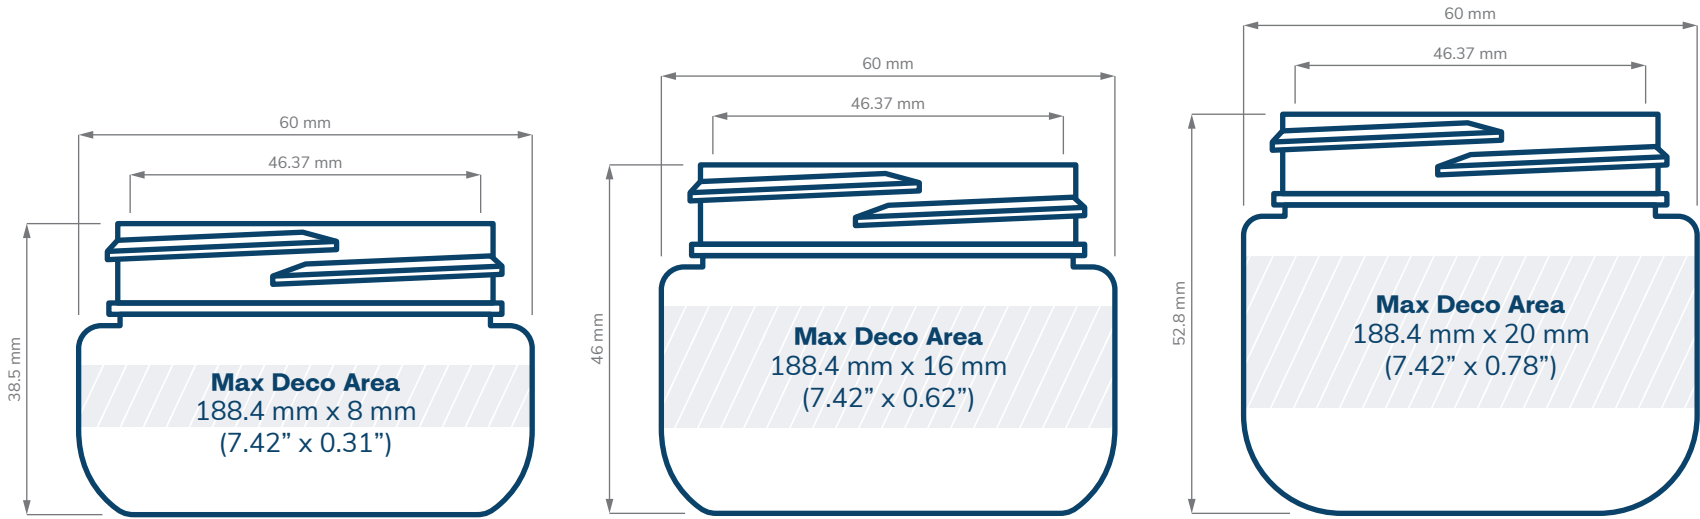

SPECIFICATIONS

Round Base PET Jars

CHILD RESISTANT

SIZE	2 oz	20 dram	30 dram
HOLDS	2 oz, 60 ml 2 grams to 1/8th of flower	2.5 oz, 75 ml 1/8th of flower	3.5 oz, 100 ml 1/8th of flower
DIAMETER / HEIGHT OPENING (ID)	60 mm / 38.5 mm 46.37 mm	60 mm / 46 mm 46.37 mm	60 mm / 52.8 mm 46.37 mm
HEIGHT WITH CHILD RESISTANT (CR) CLOSURES	Straight: 43.58 mm Dome: 51.20 mm Extra Tall Straight: 56.28 mm Extra Tall Dome: 61.36 mm	Straight: 51.08 mm Dome: 58.70 mm Extra Tall Straight: 63.78 mm Extra Tall Dome: 68.86 mm	Straight: 57.88 mm Dome: 65.50 mm Extra Tall Straight: 70.58 mm Extra Tall Dome: 75.66 mm