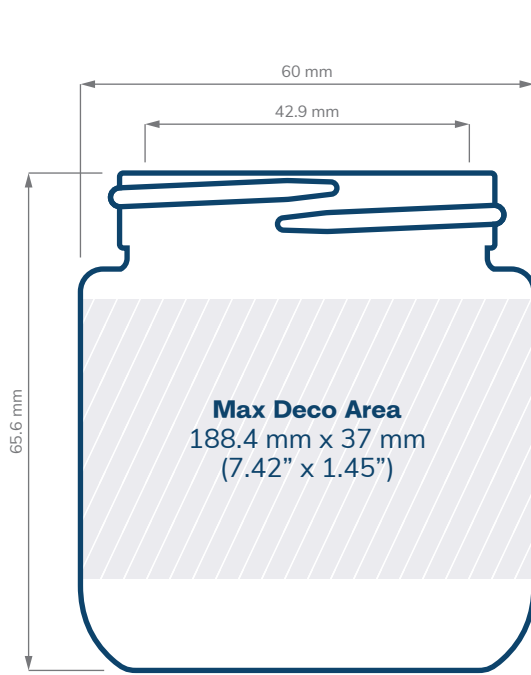

# Straight Sided Glass Jars

CHILD RESISTANT

SIZE	40 dram	6 oz	60 dram
HOLDS	4 oz, 120 ml 1/8th - 1/4 oz of flower	5 oz, 180 ml 1/4 oz of flower	5 oz, 180 ml 1/4 oz of flower
DIAMETER / HEIGHT / OPENING (ID)	60 mm / 71.5 mm / 42.9 mm	60 mm / 98.5 mm / 42.9 mm	60 mm / 116.7 mm / 42.9 mm
HEIGHT WITH CHILD RESISTANT (CR) CLOSURES	Straight: 76.58 mm Dome: 84.20 mm Extra Tall Straight: 94.36 mm Extra Tall Dome: 94.36 mm	Straight: 102.68 mm Dome: 110.30 mm Extra Tall Straight: 115.38 mm Extra Tall Dome: 120.46 mm	Straight: 121.08 mm Dome: 128.07 mm Extra Tall Straight: 138.86 mm Extra Tall Dome: 138.86 mm

# Heavy Weight Cosmetic Round Base Glass Jars

CHILD RESISTANT

SIZE	1 oz	20 dram
HOLDS	1 oz, 30 ml 1 gram of flower	2.5 oz, 75 ml 2 grams to 1/8th of flower
DIAMETER / HEIGHT OPENING (ID)	60 mm / 36.5 mm 42.9 mm	60 mm / 54.6 mm 42.9 mm
HEIGHT WITH CHILD RESISTANT (CR) CLOSURES	Straight: 41.58 mm Dome: 49.20 mm Extra Tall Straight: 59.36 mm Extra Tall Dome: 59.36 mm	Straight: 59.68 mm Dome: 67.30 mm Extra Tall Straight: 77.46 mm Extra Tall Dome: 77.46 mm

# Heavy Weight Cosmetic Round Base Glass Jars

CHILD RESISTANT

SIZE	30 dram	40 dram
HOLDS	3.5 oz, 100 ml, 1/8th of flower	4 oz, 120 ml, 1/8th - 1/4 oz of flower
DIAMETER / HEIGHT OPENING (ID)	60 mm / 65.6 mm 42.9 mm	60 mm / 73.6 mm 42.9 mm
HEIGHT WITH CHILD RESISTANT (CR) CLOSURES	Straight: 70.68 mm Dome: 78.30 mm Extra Tall Straight: 88.46 mm Extra Tall Dome: 88.46 mm	Straight: 78.68 mm Dome: 86.30 mm Extra Tall Straight: 96.46 mm Extra Tall Dome: 96.46 mm

SIZE	30 dram
HOLDS	1/8 oz
DIAMETER / HEIGHT OPENING (ID)	73.4 mm / 49.5 mm 57 mm
HEIGHT WITH CHILD RESISTANT (CR) CLOSURES	Straight: 55 mm Dome: 56 mm Tall Straight: 59.5 mm

Scale = 1:1

Prices subject to change. eBottles is not liable for any inadvertent inaccuracies in this publication. Copyright © eBottles Inc. All Rights Reserved.