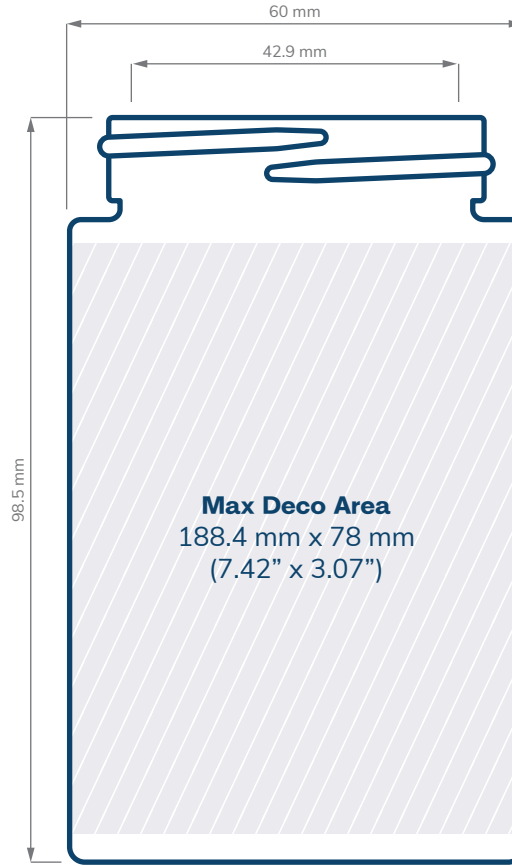

<b>SIZE</b>	<b>60 dram</b>
<b>HOLDS</b>	5 oz, 180 ml 1/4 oz of flower
<b>DIAMETER / HEIGHT OPENING (ID)</b>	55 mm / 104 mm 46.37 mm
<b>HEIGHT WITH CHILD RESISTANT (CR) CLOSURES</b>	109.08 mm

Scale = 1:1

# Straight Sided Glass Jars

CHILD RESISTANT

SIZE	1 oz	20 dram	30 dram
HOLDS	1 oz, 30 ml 1 gram of flower	2.5 oz, 75 ml 1/8th of flower	3.5 oz, 100 ml 1/8th of flower
DIAMETER / HEIGHT OPENING (ID)	43.3 mm / 48.6 mm 28.6 mm	60 mm / 51.9 mm 42.9 mm	60 mm / 64.5 mm 42.9 mm
HEIGHT WITH CHILD RESISTANT (CR) CLOSURES	Straight: 53.68 mm Dome: 61.30 mm	Straight: 56.98 mm Dome: 64.60 mm Extra Tall Straight: 74.76 mm Extra Tall Dome: 74.76 mm	Straight: 69.58 mm Dome: 77.20 mm Extra Tall Straight: 94.36 mm Extra Tall Dome: 94.36 mm

# Straight Sided Glass Jars

CHILD RESISTANT

SIZE	40 dram	6 oz	60 dram
HOLDS	4 oz, 120 ml 1/8th - 1/4 oz of flower	5 oz, 180 ml 1/4 oz of flower	5 oz, 180 ml 1/4 oz of flower
DIAMETER / HEIGHT / OPENING (ID)	60 mm / 71.5 mm / 42.9 mm	60 mm / 98.5 mm / 42.9 mm	60 mm / 116.7 mm / 42.9 mm
HEIGHT WITH CHILD RESISTANT (CR) CLOSURES	Straight: 76.58 mm Dome: 84.20 mm Extra Tall Straight: 94.36 mm Extra Tall Dome: 94.36 mm	Straight: 102.68 mm Dome: 110.30 mm Extra Tall Straight: 115.38 mm Extra Tall Dome: 120.46 mm	Straight: 121.08 mm Dome: 128.07 mm Extra Tall Straight: 138.86 mm Extra Tall Dome: 138.86 mm

SIZE	30 dram
HOLDS	1/8 oz
DIAMETER / HEIGHT OPENING (ID)	73.4 mm / 49.5 mm 57 mm
HEIGHT WITH CHILD RESISTANT (CR) CLOSURES	Straight: 55 mm Dome: 56 mm Tall Straight: 59.5 mm

Scale = 1:1

Prices subject to change. eBottles is not liable for any inadvertent inaccuracies in this publication. Copyright © eBottles Inc. All Rights Reserved.