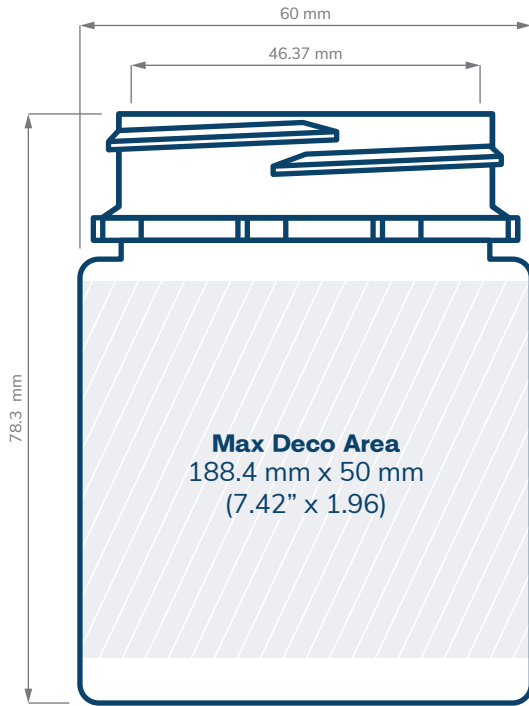

SPECIFICATIONS

Tamper Evident PET Jars

CHILD RESISTANT

SIZE	40 dram
HOLDS	4 oz, 120 ml 1/8th - 1/4 oz of flower
DIAMETER / HEIGHT OPENING (ID)	60 mm / 78.3 mm 46.37 mm
HEIGHT WITH CHILD RESISTANT (CR) CLOSURES	83.38 mm

SIZE	60 dram
HOLDS	5 oz, 180 ml 1/4 oz of flower
DIAMETER / HEIGHT OPENING (ID)	55 mm / 104 mm 46.37 mm
HEIGHT WITH CHILD RESISTANT (CR) CLOSURES	109.08 mm

Scale = 1:1

Prices subject to change. eBottles is not liable for any inadvertent inaccuracies in this publication.
Copyright © 2023 eBottles Inc. All Rights Reserved.