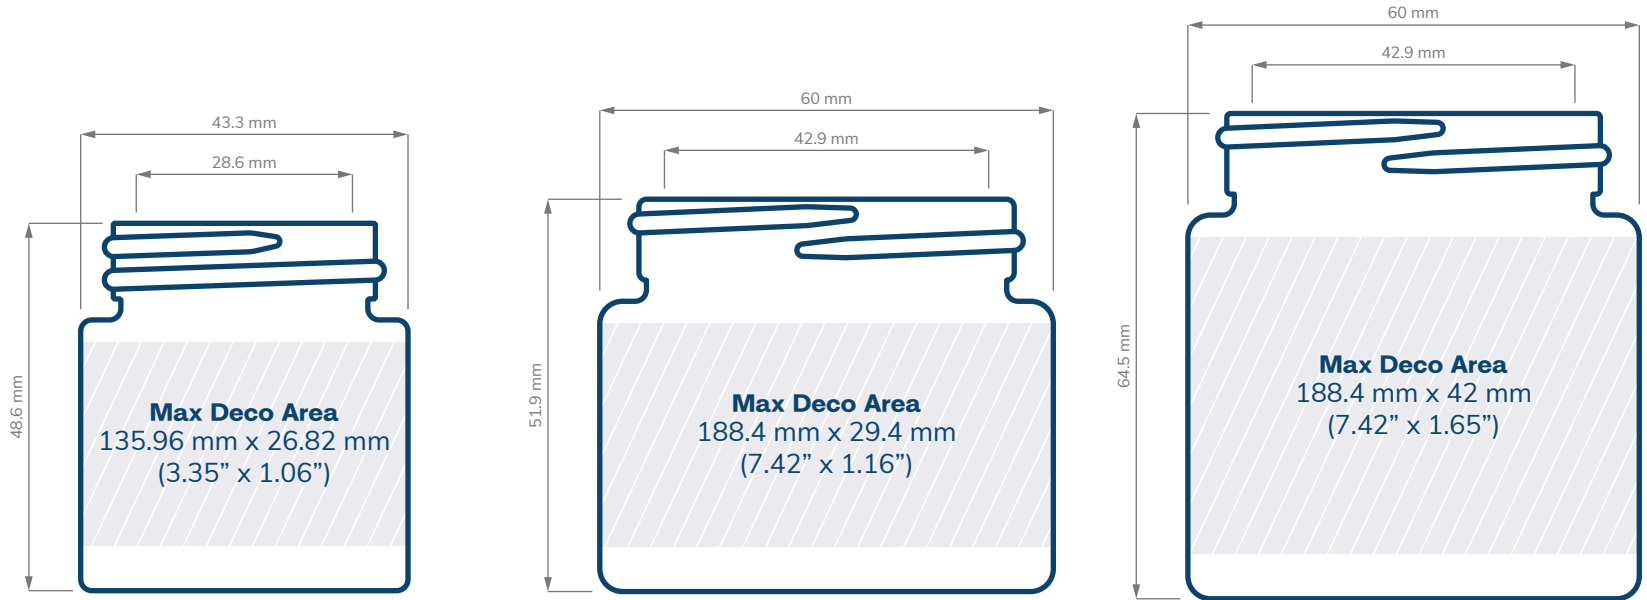

DECO AREAS

Glass Flower Jars

SPECIFICATIONS

Straight Sided Glass Jars

CHILD RESISTANT

SIZE	1 oz	20 dram	30 dram
HOLDS	1 oz, 30 ml 1 gram of flower	2.5 oz, 75 ml 1/8th of flower	3.5 oz, 100 ml 1/8th of flower
DIAMETER / HEIGHT OPENING (ID)	43.3 mm / 48.6 mm 28.6 mm	60 mm / 51.9 mm 42.9 mm	60 mm / 64.5 mm 42.9 mm
HEIGHT WITH CHILD RESISTANT (CR) CLOSURES	Straight: 53.68 mm Dome: 61.30 mm	Straight: 56.98 mm Dome: 64.60 mm Extra Tall Straight: 74.76 mm Extra Tall Dome: 74.76 mm	Straight: 69.58 mm Dome: 77.20 mm Extra Tall Straight: 94.36 mm Extra Tall Dome: 94.36 mm

SIZE	40 dram	6 oz	60 dram
HOLDS	4 oz, 120 ml 1/8th - 1/4 oz of flower	5 oz, 180 ml 1/4 oz of flower	5 oz, 180 ml 1/4 oz of flower
DIAMETER / HEIGHT / OPENING (ID)	60 mm / 71.5 mm / 42.9 mm	60 mm / 98.5 mm / 42.9 mm	60 mm / 116.7 mm / 42.9 mm
HEIGHT WITH CHILD RESISTANT (CR) CLOSURES	Straight: 76.58 mm Dome: 84.20 mm Extra Tall Straight: 94.36 mm Extra Tall Dome: 94.36 mm	Straight: 102.68 mm Dome: 110.30 mm Extra Tall Straight: 115.38 mm Extra Tall Dome: 120.46 mm	Straight: 121.08 mm Dome: 128.07 mm Extra Tall Straight: 138.86 mm Extra Tall Dome: 138.86 mm

SIZE	30 dram
HOLDS	1/8 oz
DIAMETER / HEIGHT OPENING (ID)	73.4 mm / 49.5 mm 57 mm
HEIGHT WITH CHILD RESISTANT (CR) CLOSURES	Straight: 55 mm Dome: 56 mm Tall Straight: 59.5 mm

Scale = 1:1

Prices subject to change. eBottles is not liable for any inadvertent inaccuracies in this publication. Copyright © eBottles Inc. All Rights Reserved.

SPECIFICATIONS

89mm Child Resistant Closures

89 mm STRAIGHT SIDED

Scale = 1:1

Prices subject to change. eBottles is not liable for any inadvertent inaccuracies in this publication.
Copyright © eBottles Inc. All Rights Reserved.