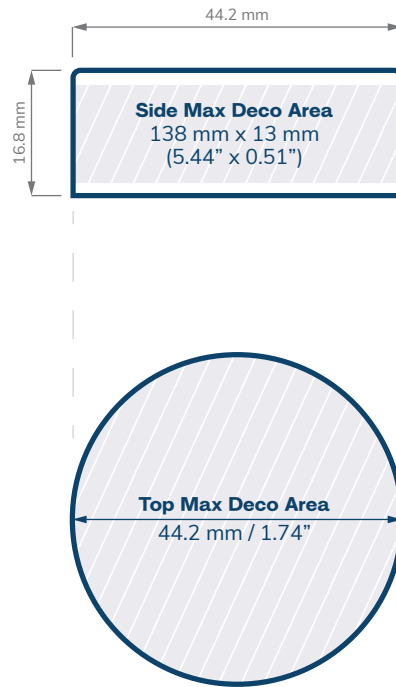

28 mm SQUARE

33 mm SMOOTH SIDED

Scale = 1:1

Prices subject to change. eBottles is not liable for any inadvertent inaccuracies in this publication. Copyright © eBottles Inc. All Rights Reserved.

Child Resistant Closures

38 mm SMOOTH SIDED

38 mm DOME

Scale = 1:1

Prices subject to change. eBottles is not liable for any inadvertent inaccuracies in this publication.
Copyright © eBottles Inc. All Rights Reserved.

SPECIFICATIONS

66mm Straight Sided Glass Jars

CHILD RESISTANT

SIZE	20 dram
HOLDS	1/8 oz
DIAMETER / HEIGHT OPENING (ID)	73.4 mm / 40 mm 57 mm
HEIGHT WITH CHILD RESISTANT (CR) CLOSURES	Straight: 45 mm Dome: 47.25 mm Tall Straight: 50 mm

SIZE	30 dram
HOLDS	1/8 oz
DIAMETER / HEIGHT OPENING (ID)	73.4 mm / 49.5 mm 57 mm
HEIGHT WITH CHILD RESISTANT (CR) CLOSURES	Straight: 55 mm Dome: 56 mm Tall Straight: 59.5 mm

Scale = 1:1

Prices subject to change. eBottles is not liable for any inadvertent inaccuracies in this publication. Copyright © eBottles Inc. All Rights Reserved.