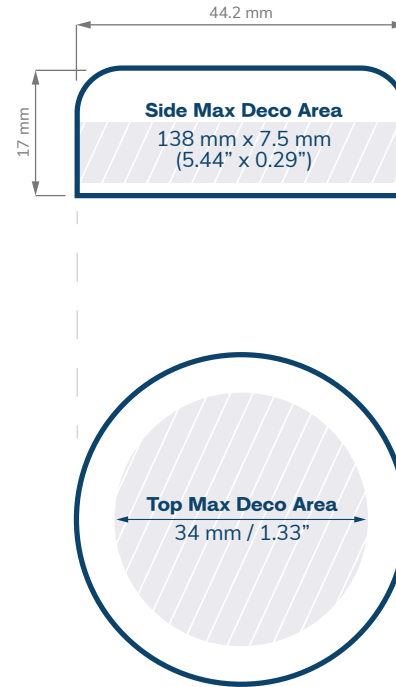

28 mm SQUARE

33 mm SMOOTH SIDED

Scale = 1:1

Prices subject to change. eBottles is not liable for any inadvertent inaccuracies in this publication. Copyright © eBottles Inc. All Rights Reserved.

Child Resistant Closures

38 mm SMOOTH SIDED

38 mm DOME

Scale = 1:1

Prices subject to change. eBottles is not liable for any inadvertent inaccuracies in this publication.
Copyright © eBottles Inc. All Rights Reserved.

SPECIFICATIONS

66mm Straight Sided Glass Jars

CHILD RESISTANT

SIZE	20 dram
HOLDS	1/8 oz
DIAMETER / HEIGHT OPENING (ID)	73.4 mm / 40 mm 57 mm
HEIGHT WITH CHILD RESISTANT (CR) CLOSURES	Straight: 45 mm Dome: 47.25 mm Tall Straight: 50 mm

SIZE	30 dram
HOLDS	1/8 oz
DIAMETER / HEIGHT OPENING (ID)	73.4 mm / 49.5 mm 57 mm
HEIGHT WITH CHILD RESISTANT (CR) CLOSURES	Straight: 55 mm Dome: 56 mm Tall Straight: 59.5 mm

Scale = 1:1

Prices subject to change. eBottles is not liable for any inadvertent inaccuracies in this publication. Copyright © eBottles Inc. All Rights Reserved.