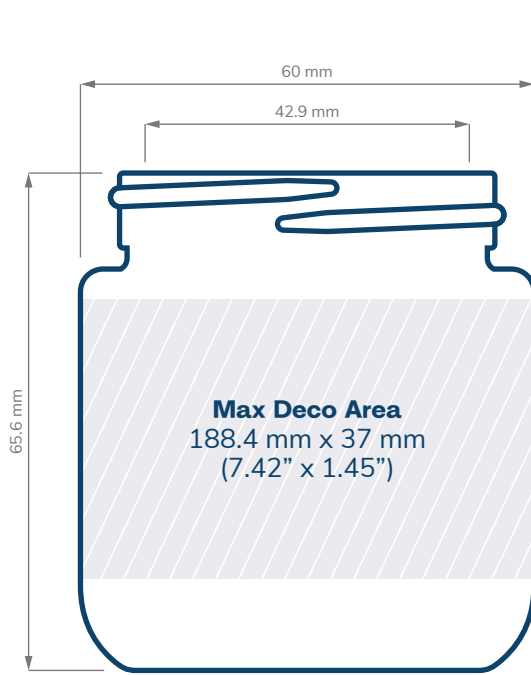

DECO AREAS

Glass Flower Jars

SPECIFICATIONS

Straight Sided Glass Jars

CHILD RESISTANT

SIZE	1 oz	20 dram	30 dram
HOLDS	1 oz, 30 ml 1 gram of flower	2.5 oz, 75 ml 1/8th of flower	3.5 oz, 100 ml 1/8th of flower
DIAMETER / HEIGHT OPENING (ID)	43.3 mm / 48.6 mm 28.6 mm	60 mm / 51.9 mm 42.9 mm	60 mm / 64.5 mm 42.9 mm
HEIGHT WITH CHILD RESISTANT (CR) CLOSURES	Straight: 53.68 mm Dome: 61.30 mm	Straight: 56.98 mm Dome: 64.60 mm Extra Tall Straight: 74.76 mm Extra Tall Dome: 74.76 mm	Straight: 69.58 mm Dome: 77.20 mm Extra Tall Straight: 94.36 mm Extra Tall Dome: 94.36 mm

SIZE	40 dram	6 oz	60 dram
HOLDS	4 oz, 120 ml 1/8th - 1/4 oz of flower	5 oz, 180 ml 1/4 oz of flower	5 oz, 180 ml 1/4 oz of flower
DIAMETER / HEIGHT / OPENING (ID)	60 mm / 71.5 mm / 42.9 mm	60 mm / 98.5 mm / 42.9 mm	60 mm / 116.7 mm / 42.9 mm
HEIGHT WITH CHILD RESISTANT (CR) CLOSURES	Straight: 76.58 mm Dome: 84.20 mm Extra Tall Straight: 94.36 mm Extra Tall Dome: 94.36 mm	Straight: 102.68 mm Dome: 110.30 mm Extra Tall Straight: 115.38 mm Extra Tall Dome: 120.46 mm	Straight: 121.08 mm Dome: 128.07 mm Extra Tall Straight: 138.86 mm Extra Tall Dome: 138.86 mm

CHILD RESISTANT

SIZE	1 oz	20 dram
HOLDS	1 oz, 30 ml 1 gram of flower	2.5 oz, 75 ml 2 grams to 1/8th of flower
DIAMETER / HEIGHT OPENING (ID)	60 mm / 36.5 mm 42.9 mm	60 mm / 54.6 mm 42.9 mm
HEIGHT WITH CHILD RESISTANT (CR) CLOSURES	Straight: 41.58 mm Dome: 49.20 mm Extra Tall Straight: 59.36 mm Extra Tall Dome: 59.36 mm	Straight: 59.68 mm Dome: 67.30 mm Extra Tall Straight: 77.46 mm Extra Tall Dome: 77.46 mm

CHILD RESISTANT

SIZE	30 dram	40 dram
HOLDS	3.5 oz, 100 ml, 1/8th of flower	4 oz, 120 ml, 1/8th - 1/4 oz of flower
DIAMETER / HEIGHT OPENING (ID)	60 mm / 65.6 mm 42.9 mm	60 mm / 73.6 mm 42.9 mm
HEIGHT WITH CHILD RESISTANT (CR) CLOSURES	Straight: 70.68 mm Dome: 78.30 mm Extra Tall Straight: 88.46 mm Extra Tall Dome: 88.46 mm	Straight: 78.68 mm Dome: 86.30 mm Extra Tall Straight: 96.46 mm Extra Tall Dome: 96.46 mm