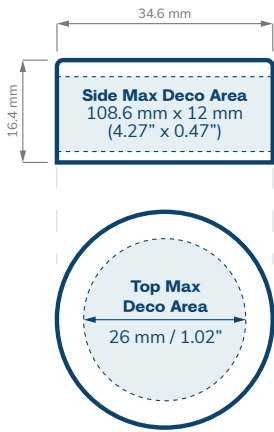

Child Resistant Closures

28 mm SMOOTH SIDED