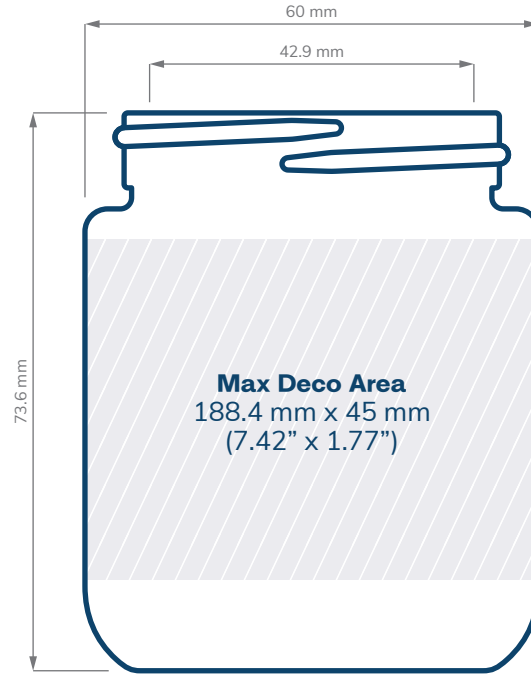

SPECIFICATIONS

Heavy Weight Cosmetic Round Base Glass Jars

CHILD RESISTANT

SIZE	30 dram	40 dram
HOLDS	3.5 oz, 100 ml, 1/8th of flower	4 oz, 120 ml, 1/8th - 1/4 oz of flower
DIAMETER / HEIGHT OPENING (ID)	60 mm / 65.6 mm 42.9 mm	60 mm / 73.6 mm 42.9 mm
HEIGHT WITH CHILD RESISTANT (CR) CLOSURES	Straight: 70.68 mm Dome: 78.30 mm Extra Tall Straight: 88.46 mm Extra Tall Dome: 88.46 mm	Straight: 78.68 mm Dome: 86.30 mm Extra Tall Straight: 96.46 mm Extra Tall Dome: 96.46 mm

Scale = 1:1

Prices subject to change. eBottles is not liable for any inadvertent inaccuracies in this publication.
Copyright © eBottles Inc. All Rights Reserved.