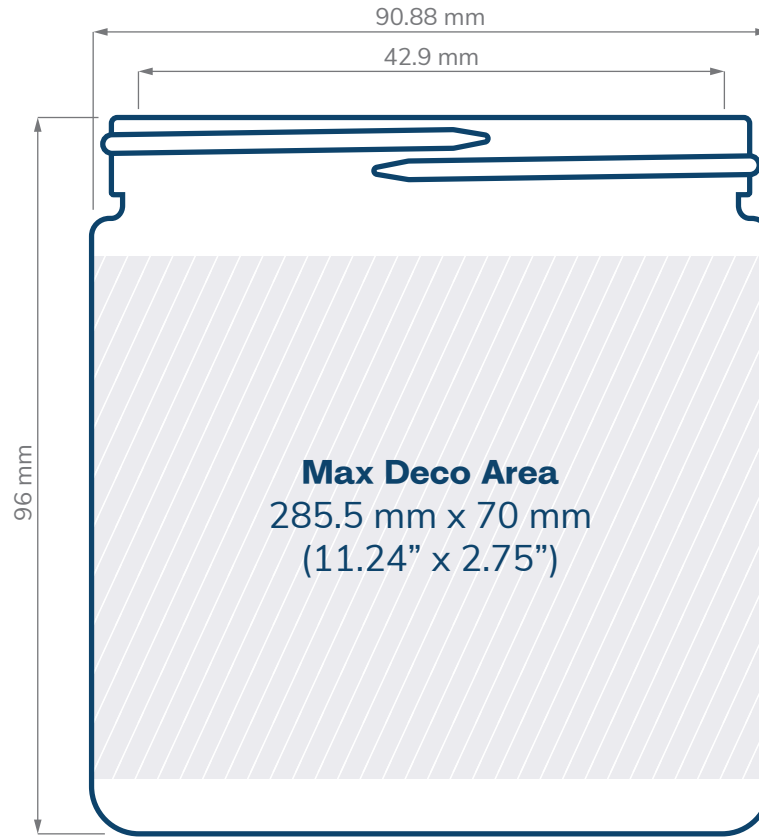

66mm Straight Sided Glass Jars

CHILD RESISTANT

SIZE	20 dram
HOLDS	1/8 oz
DIAMETER / HEIGHT OPENING (ID)	73.4 mm / 40 mm 57 mm
HEIGHT WITH CHILD RESISTANT (CR) CLOSURES	Straight: 45 mm Dome: 47.25 mm Tall Straight: 50 mm

SIZE	30 dram
HOLDS	1/8 oz
DIAMETER / HEIGHT OPENING (ID)	73.4 mm / 49.5 mm 57 mm
HEIGHT WITH CHILD RESISTANT (CR) CLOSURES	Straight: 55 mm Dome: 56 mm Tall Straight: 59.5 mm

Scale = 1:1

Prices subject to change. eBottles is not liable for any inadvertent inaccuracies in this publication. Copyright © eBottles Inc. All Rights Reserved.

SPECIFICATIONS

Value Size Straight Sided Glass Jars

CHILD RESISTANT

SIZE	16 oz
HOLDS	1 oz
DIAMETER / HEIGHT OPENING (ID)	90.88 mm / 96 mm 42.9 mm
HEIGHT WITH CHILD RESISTANT (CR) CLOSURES	Straight: 45 mm Dome: 47.25 mm Tall Straight: 50 mm

SPECIFICATIONS

89mm Child Resistant Closures

89 mm STRAIGHT SIDED

Scale = 1:1

Prices subject to change. eBottles is not liable for any inadvertent inaccuracies in this publication.
Copyright © eBottles Inc. All Rights Reserved.