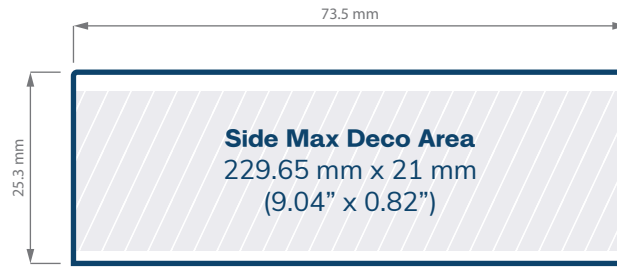

SPECIFICATIONS

Value Size Straight Sided Glass Jars

CHILD RESISTANT

SIZE	16 oz
HOLDS	1 oz
DIAMETER / HEIGHT OPENING (ID)	90.88 mm / 96 mm 42.9 mm
HEIGHT WITH CHILD RESISTANT (CR) CLOSURES	Straight: 45 mm Dome: 47.25 mm Tall Straight: 50 mm

Scale = 1:1

Prices subject to change. eBottles is not liable for any inadvertent inaccuracies in this publication.
Copyright © eBottles Inc. All Rights Reserved.

SPECIFICATIONS

66mm Child Resistant Closures

66 mm SMOOTH SIDED

66 mm TALL SMOOTH SIDED

66 mm ROUNDED EDGE

Scale = 1:1

Prices subject to change. eBottles is not liable for any inadvertent inaccuracies in this publication.
Copyright © eBottles Inc. All Rights Reserved.

SPECIFICATIONS

89mm Child Resistant Closures

89 mm STRAIGHT SIDED

Scale = 1:1

Prices subject to change. eBottles is not liable for any inadvertent inaccuracies in this publication.
Copyright © eBottles Inc. All Rights Reserved.