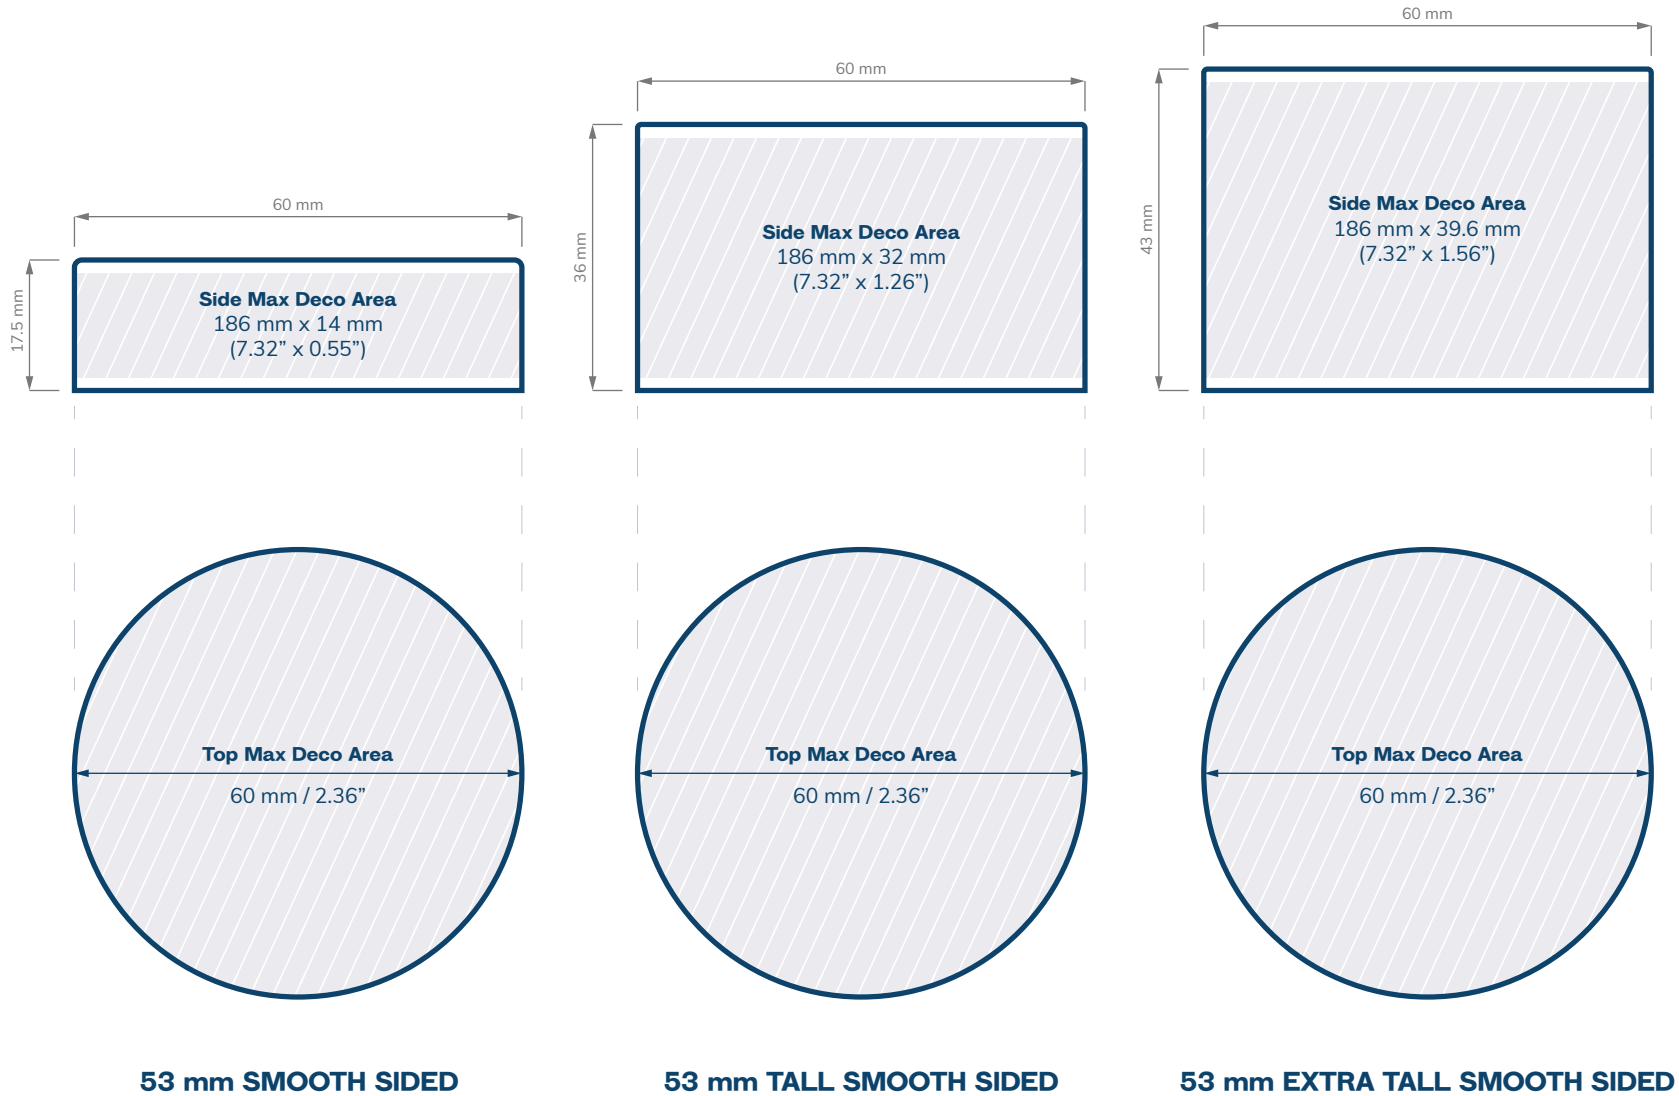

SPECIFICATIONS

Child Resistant Closures

Scale = 1:1

Prices subject to change. eBottles is not liable for any inadvertent inaccuracies in this publication. Copyright © eBottles Inc. All Rights Reserved.