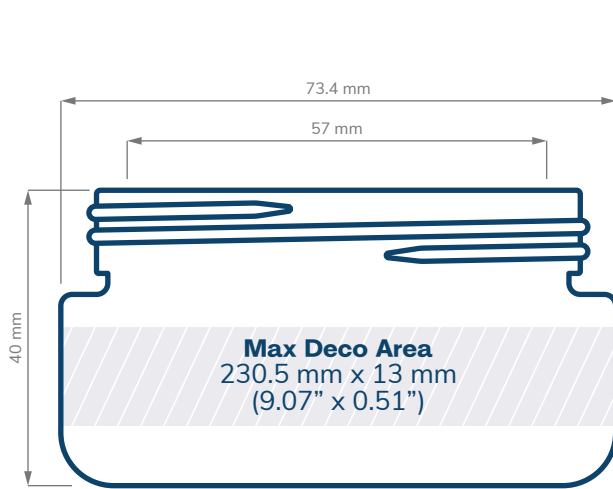

38 mm SMOOTH SIDED

38 mm DOME

Scale = 1:1

Prices subject to change. eBottles is not liable for any inadvertent inaccuracies in this publication.
Copyright © eBottles Inc. All Rights Reserved.

SPECIFICATIONS

66mm Straight Sided Glass Jars

CHILD RESISTANT

SIZE	20 dram
HOLDS	1/8 oz
DIAMETER / HEIGHT OPENING (ID)	73.4 mm / 40 mm 57 mm
HEIGHT WITH CHILD RESISTANT (CR) CLOSURES	Straight: 45 mm Dome: 47.25 mm Tall Straight: 50 mm

SIZE	30 dram
HOLDS	1/8 oz
DIAMETER / HEIGHT OPENING (ID)	73.4 mm / 49.5 mm 57 mm
HEIGHT WITH CHILD RESISTANT (CR) CLOSURES	Straight: 55 mm Dome: 56 mm Tall Straight: 59.5 mm

Scale = 1:1

Prices subject to change. eBottles is not liable for any inadvertent inaccuracies in this publication. Copyright © eBottles Inc. All Rights Reserved.

SPECIFICATIONS

Value Size Straight Sided Glass Jars

CHILD RESISTANT

SIZE	16 oz
HOLDS	1 oz
DIAMETER / HEIGHT OPENING (ID)	90.88 mm / 96 mm 42.9 mm
HEIGHT WITH CHILD RESISTANT (CR) CLOSURES	Straight: 45 mm Dome: 47.25 mm Tall Straight: 50 mm