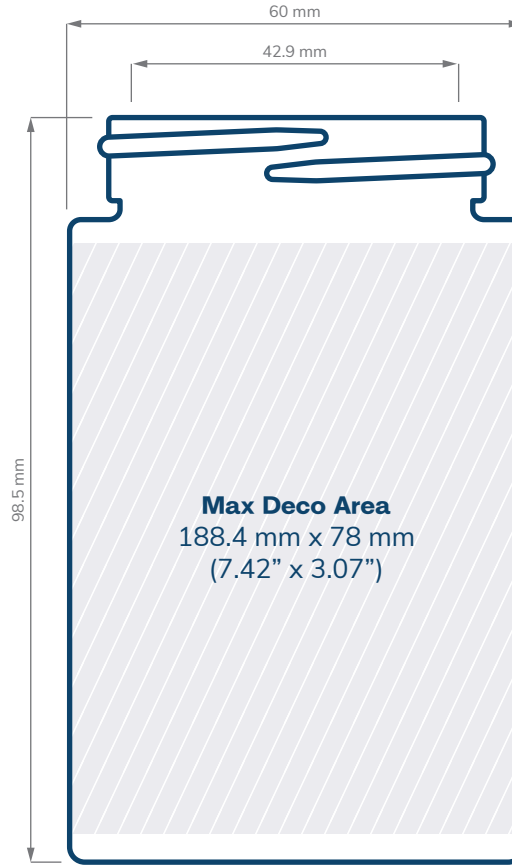

DECO AREAS

Glass Flower Jars

SPECIFICATIONS

Straight Sided Glass Jars

CHILD RESISTANT

SIZE	1 oz	20 dram	30 dram
HOLDS	1 oz, 30 ml 1 gram of flower	2.5 oz, 75 ml 1/8th of flower	3.5 oz, 100 ml 1/8th of flower
DIAMETER / HEIGHT OPENING (ID)	43.3 mm / 48.6 mm 28.6 mm	60 mm / 51.9 mm 42.9 mm	60 mm / 64.5 mm 42.9 mm
HEIGHT WITH CHILD RESISTANT (CR) CLOSURES	Straight: 53.68 mm Dome: 61.30 mm	Straight: 56.98 mm Dome: 64.60 mm Extra Tall Straight: 74.76 mm Extra Tall Dome: 74.76 mm	Straight: 69.58 mm Dome: 77.20 mm Extra Tall Straight: 94.36 mm Extra Tall Dome: 94.36 mm

SIZE	40 dram	6 oz	60 dram
HOLDS	4 oz, 120 ml 1/8th - 1/4 oz of flower	5 oz, 180 ml 1/4 oz of flower	5 oz, 180 ml 1/4 oz of flower
DIAMETER / HEIGHT / OPENING (ID)	60 mm / 71.5 mm / 42.9 mm	60 mm / 98.5 mm / 42.9 mm	60 mm / 116.7 mm / 42.9 mm
HEIGHT WITH CHILD RESISTANT (CR) CLOSURES	Straight: 76.58 mm Dome: 84.20 mm Extra Tall Straight: 94.36 mm Extra Tall Dome: 94.36 mm	Straight: 102.68 mm Dome: 110.30 mm Extra Tall Straight: 115.38 mm Extra Tall Dome: 120.46 mm	Straight: 121.08 mm Dome: 128.07 mm Extra Tall Straight: 138.86 mm Extra Tall Dome: 138.86 mm

66 mm SMOOTH SIDED

66 mm TALL SMOOTH SIDED

66 mm ROUNDED EDGE

Scale = 1:1

Prices subject to change. eBottles is not liable for any inadvertent inaccuracies in this publication.
Copyright © eBottles Inc. All Rights Reserved.

SPECIFICATIONS

89mm Child Resistant Closures

89 mm STRAIGHT SIDED

Scale = 1:1

Prices subject to change. eBottles is not liable for any inadvertent inaccuracies in this publication.
Copyright © eBottles Inc. All Rights Reserved.