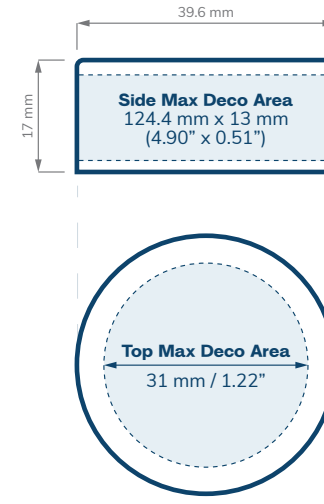

28 mm SQUARE

33 mm SMOOTH SIDED

Scale = 1:1

Prices subject to change. eBottles is not liable for any inadvertent inaccuracies in this publication. Copyright © eBottles Inc. All Rights Reserved.

Child Resistant Closures

38 mm SMOOTH SIDED

38 mm DOME

Scale = 1:1

Prices subject to change. eBottles is not liable for any inadvertent inaccuracies in this publication.
Copyright © eBottles Inc. All Rights Reserved.

SPECIFICATIONS

66mm Straight Sided Glass Jars

CHILD RESISTANT

SIZE	20 dram
HOLDS	1/8 oz
DIAMETER / HEIGHT OPENING (ID)	73.4 mm / 40 mm 57 mm
HEIGHT WITH CHILD RESISTANT (CR) CLOSURES	Straight: 45 mm Dome: 47.25 mm Tall Straight: 50 mm

SIZE	30 dram
HOLDS	1/8 oz
DIAMETER / HEIGHT OPENING (ID)	73.4 mm / 49.5 mm 57 mm
HEIGHT WITH CHILD RESISTANT (CR) CLOSURES	Straight: 55 mm Dome: 56 mm Tall Straight: 59.5 mm

Scale = 1:1

Prices subject to change. eBottles is not liable for any inadvertent inaccuracies in this publication. Copyright © eBottles Inc. All Rights Reserved.