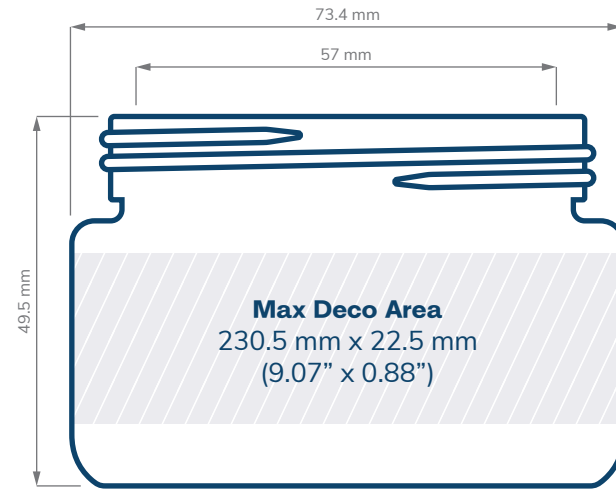

28 mm SQUARE

33 mm SMOOTH SIDED

Scale = 1:1

Prices subject to change. eBottles is not liable for any inadvertent inaccuracies in this publication. Copyright © eBottles Inc. All Rights Reserved.

Child Resistant Closures

38 mm SMOOTH SIDED

38 mm DOME

Scale = 1:1

Prices subject to change. eBottles is not liable for any inadvertent inaccuracies in this publication.
Copyright © eBottles Inc. All Rights Reserved.

SPECIFICATIONS

66mm Straight Sided Glass Jars

CHILD RESISTANT

SIZE	20 dram
HOLDS	1/8 oz
DIAMETER / HEIGHT OPENING (ID)	73.4 mm / 40 mm 57 mm
HEIGHT WITH CHILD RESISTANT (CR) CLOSURES	Straight: 45 mm Dome: 47.25 mm Tall Straight: 50 mm

SPECIFICATIONS

Value Size Straight Sided Glass Jars

CHILD RESISTANT

SIZE	16 oz
HOLDS	1 oz
DIAMETER / HEIGHT OPENING (ID)	90.88 mm / 96 mm 42.9 mm
HEIGHT WITH CHILD RESISTANT (CR) CLOSURES	Straight: 45 mm Dome: 47.25 mm Tall Straight: 50 mm