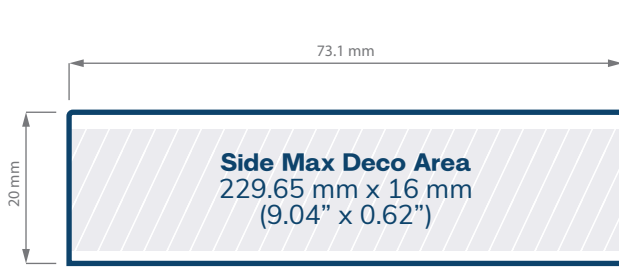

SIZE	30 dram
HOLDS	1/8 oz
DIAMETER / HEIGHT OPENING (ID)	73.4 mm / 49.5 mm 57 mm
HEIGHT WITH CHILD RESISTANT (CR) CLOSURES	Straight: 55 mm Dome: 56 mm Tall Straight: 59.5 mm

Scale = 1:1

Prices subject to change. eBottles is not liable for any inadvertent inaccuracies in this publication. Copyright © eBottles Inc. All Rights Reserved.

SPECIFICATIONS

Value Size Straight Sided Glass Jars

CHILD RESISTANT

SIZE	16 oz
HOLDS	1 oz
DIAMETER / HEIGHT OPENING (ID)	90.88 mm / 96 mm 42.9 mm
HEIGHT WITH CHILD RESISTANT (CR) CLOSURES	Straight: 45 mm Dome: 47.25 mm Tall Straight: 50 mm

66 mm SMOOTH SIDED

66 mm TALL SMOOTH SIDED

66 mm ROUNDED EDGE

Scale = 1:1

Prices subject to change. eBottles is not liable for any inadvertent inaccuracies in this publication.
Copyright © eBottles Inc. All Rights Reserved.

SPECIFICATIONS

89mm Child Resistant Closures

89 mm STRAIGHT SIDED

Scale = 1:1

Prices subject to change. eBottles is not liable for any inadvertent inaccuracies in this publication.
Copyright © eBottles Inc. All Rights Reserved.