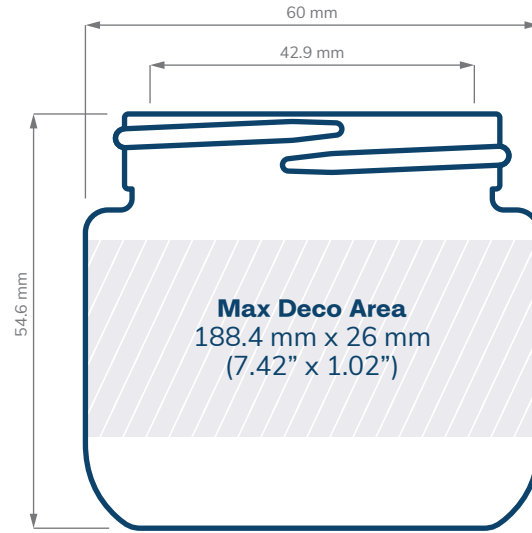

DECO AREAS

Glass Flower Jars

SPECIFICATIONS

Straight Sided Glass Jars

CHILD RESISTANT

SIZE	1 oz	20 dram	30 dram
HOLDS	1 oz, 30 ml 1 gram of flower	2.5 oz, 75 ml 1/8th of flower	3.5 oz, 100 ml 1/8th of flower
DIAMETER / HEIGHT OPENING (ID)	43.3 mm / 48.6 mm 28.6 mm	60 mm / 51.9 mm 42.9 mm	60 mm / 64.5 mm 42.9 mm
HEIGHT WITH CHILD RESISTANT (CR) CLOSURES	Straight: 53.68 mm Dome: 61.30 mm	Straight: 56.98 mm Dome: 64.60 mm Extra Tall Straight: 74.76 mm Extra Tall Dome: 74.76 mm	Straight: 69.58 mm Dome: 77.20 mm Extra Tall Straight: 94.36 mm Extra Tall Dome: 94.36 mm

SIZE	40 dram	6 oz	60 dram
HOLDS	4 oz, 120 ml 1/8th - 1/4 oz of flower	5 oz, 180 ml 1/4 oz of flower	5 oz, 180 ml 1/4 oz of flower
DIAMETER / HEIGHT / OPENING (ID)	60 mm / 71.5 mm / 42.9 mm	60 mm / 98.5 mm / 42.9 mm	60 mm / 116.7 mm / 42.9 mm
HEIGHT WITH CHILD RESISTANT (CR) CLOSURES	Straight: 76.58 mm Dome: 84.20 mm Extra Tall Straight: 94.36 mm Extra Tall Dome: 94.36 mm	Straight: 102.68 mm Dome: 110.30 mm Extra Tall Straight: 115.38 mm Extra Tall Dome: 120.46 mm	Straight: 121.08 mm Dome: 128.07 mm Extra Tall Straight: 138.86 mm Extra Tall Dome: 138.86 mm

CHILD RESISTANT

SIZE	1 oz	20 dram
HOLDS	1 oz, 30 ml 1 gram of flower	2.5 oz, 75 ml 2 grams to 1/8th of flower
DIAMETER / HEIGHT OPENING (ID)	60 mm / 36.5 mm 42.9 mm	60 mm / 54.6 mm 42.9 mm
HEIGHT WITH CHILD RESISTANT (CR) CLOSURES	Straight: 41.58 mm Dome: 49.20 mm Extra Tall Straight: 59.36 mm Extra Tall Dome: 59.36 mm	Straight: 59.68 mm Dome: 67.30 mm Extra Tall Straight: 77.46 mm Extra Tall Dome: 77.46 mm

SPECIFICATIONS

89mm Child Resistant Closures

89 mm STRAIGHT SIDED

Scale = 1:1

Prices subject to change. eBottles is not liable for any inadvertent inaccuracies in this publication.
Copyright © eBottles Inc. All Rights Reserved.