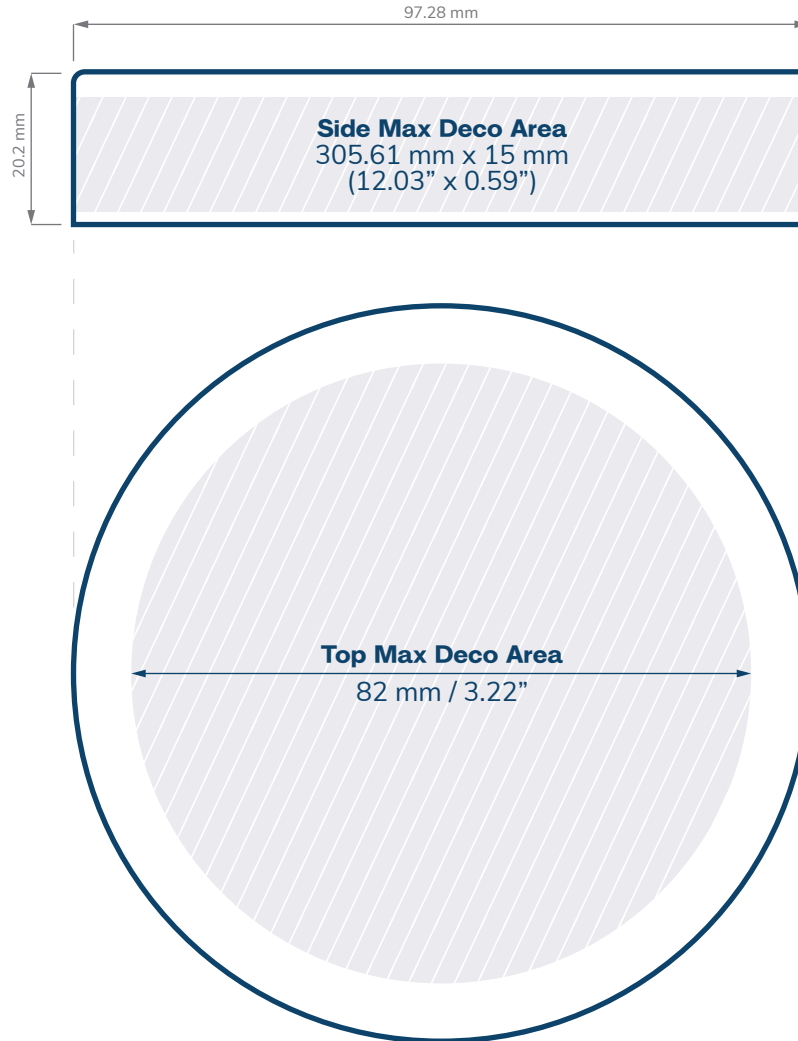

SIZE	30 dram
HOLDS	1/8 oz
DIAMETER / HEIGHT OPENING (ID)	73.4 mm / 49.5 mm 57 mm
HEIGHT WITH CHILD RESISTANT (CR) CLOSURES	Straight: 55 mm Dome: 56 mm Tall Straight: 59.5 mm

Scale = 1:1

Prices subject to change. eBottles is not liable for any inadvertent inaccuracies in this publication. Copyright © eBottles Inc. All Rights Reserved.

SPECIFICATIONS

Value Size Straight Sided Glass Jars

CHILD RESISTANT

SIZE	16 oz
HOLDS	1 oz
DIAMETER / HEIGHT OPENING (ID)	90.88 mm / 96 mm 42.9 mm
HEIGHT WITH CHILD RESISTANT (CR) CLOSURES	Straight: 45 mm Dome: 47.25 mm Tall Straight: 50 mm

66 mm SMOOTH SIDED

66 mm TALL SMOOTH SIDED

66 mm ROUNDED EDGE

Scale = 1:1

Prices subject to change. eBottles is not liable for any inadvertent inaccuracies in this publication.
Copyright © eBottles Inc. All Rights Reserved.

SPECIFICATIONS

89mm Child Resistant Closures

89 mm STRAIGHT SIDED

Scale = 1:1

Prices subject to change. eBottles is not liable for any inadvertent inaccuracies in this publication.
Copyright © eBottles Inc. All Rights Reserved.