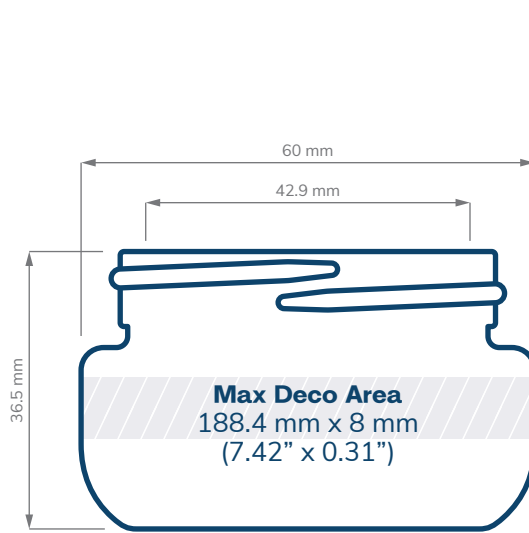

DECO AREAS

Glass Flower Jars

SPECIFICATIONS

Straight Sided Glass Jars

CHILD RESISTANT

SIZE	1 oz	20 dram	30 dram
HOLDS	1 oz, 30 ml 1 gram of flower	2.5 oz, 75 ml 1/8th of flower	3.5 oz, 100 ml 1/8th of flower
DIAMETER / HEIGHT OPENING (ID)	43.3 mm / 48.6 mm 28.6 mm	60 mm / 51.9 mm 42.9 mm	60 mm / 64.5 mm 42.9 mm
HEIGHT WITH CHILD RESISTANT (CR) CLOSURES	Straight: 53.68 mm Dome: 61.30 mm	Straight: 56.98 mm Dome: 64.60 mm Extra Tall Straight: 74.76 mm Extra Tall Dome: 74.76 mm	Straight: 69.58 mm Dome: 77.20 mm Extra Tall Straight: 94.36 mm Extra Tall Dome: 94.36 mm

SIZE	40 dram	6 oz	60 dram
HOLDS	4 oz, 120 ml 1/8th - 1/4 oz of flower	5 oz, 180 ml 1/4 oz of flower	5 oz, 180 ml 1/4 oz of flower
DIAMETER / HEIGHT / OPENING (ID)	60 mm / 71.5 mm / 42.9 mm	60 mm / 98.5 mm / 42.9 mm	60 mm / 116.7 mm / 42.9 mm
HEIGHT WITH CHILD RESISTANT (CR) CLOSURES	Straight: 76.58 mm Dome: 84.20 mm Extra Tall Straight: 94.36 mm Extra Tall Dome: 94.36 mm	Straight: 102.68 mm Dome: 110.30 mm Extra Tall Straight: 115.38 mm Extra Tall Dome: 120.46 mm	Straight: 121.08 mm Dome: 128.07 mm Extra Tall Straight: 138.86 mm Extra Tall Dome: 138.86 mm

CHILD RESISTANT

SIZE	1 oz	20 dram
HOLDS	1 oz, 30 ml 1 gram of flower	2.5 oz, 75 ml 2 grams to 1/8th of flower
DIAMETER / HEIGHT OPENING (ID)	60 mm / 36.5 mm 42.9 mm	60 mm / 54.6 mm 42.9 mm
HEIGHT WITH CHILD RESISTANT (CR) CLOSURES	Straight: 41.58 mm Dome: 49.20 mm Extra Tall Straight: 59.36 mm Extra Tall Dome: 59.36 mm	Straight: 59.68 mm Dome: 67.30 mm Extra Tall Straight: 77.46 mm Extra Tall Dome: 77.46 mm

SPECIFICATIONS

Value Size Straight Sided Glass Jars

CHILD RESISTANT

SIZE	16 oz
HOLDS	1 oz
DIAMETER / HEIGHT OPENING (ID)	90.88 mm / 96 mm 42.9 mm
HEIGHT WITH CHILD RESISTANT (CR) CLOSURES	Straight: 45 mm Dome: 47.25 mm Tall Straight: 50 mm