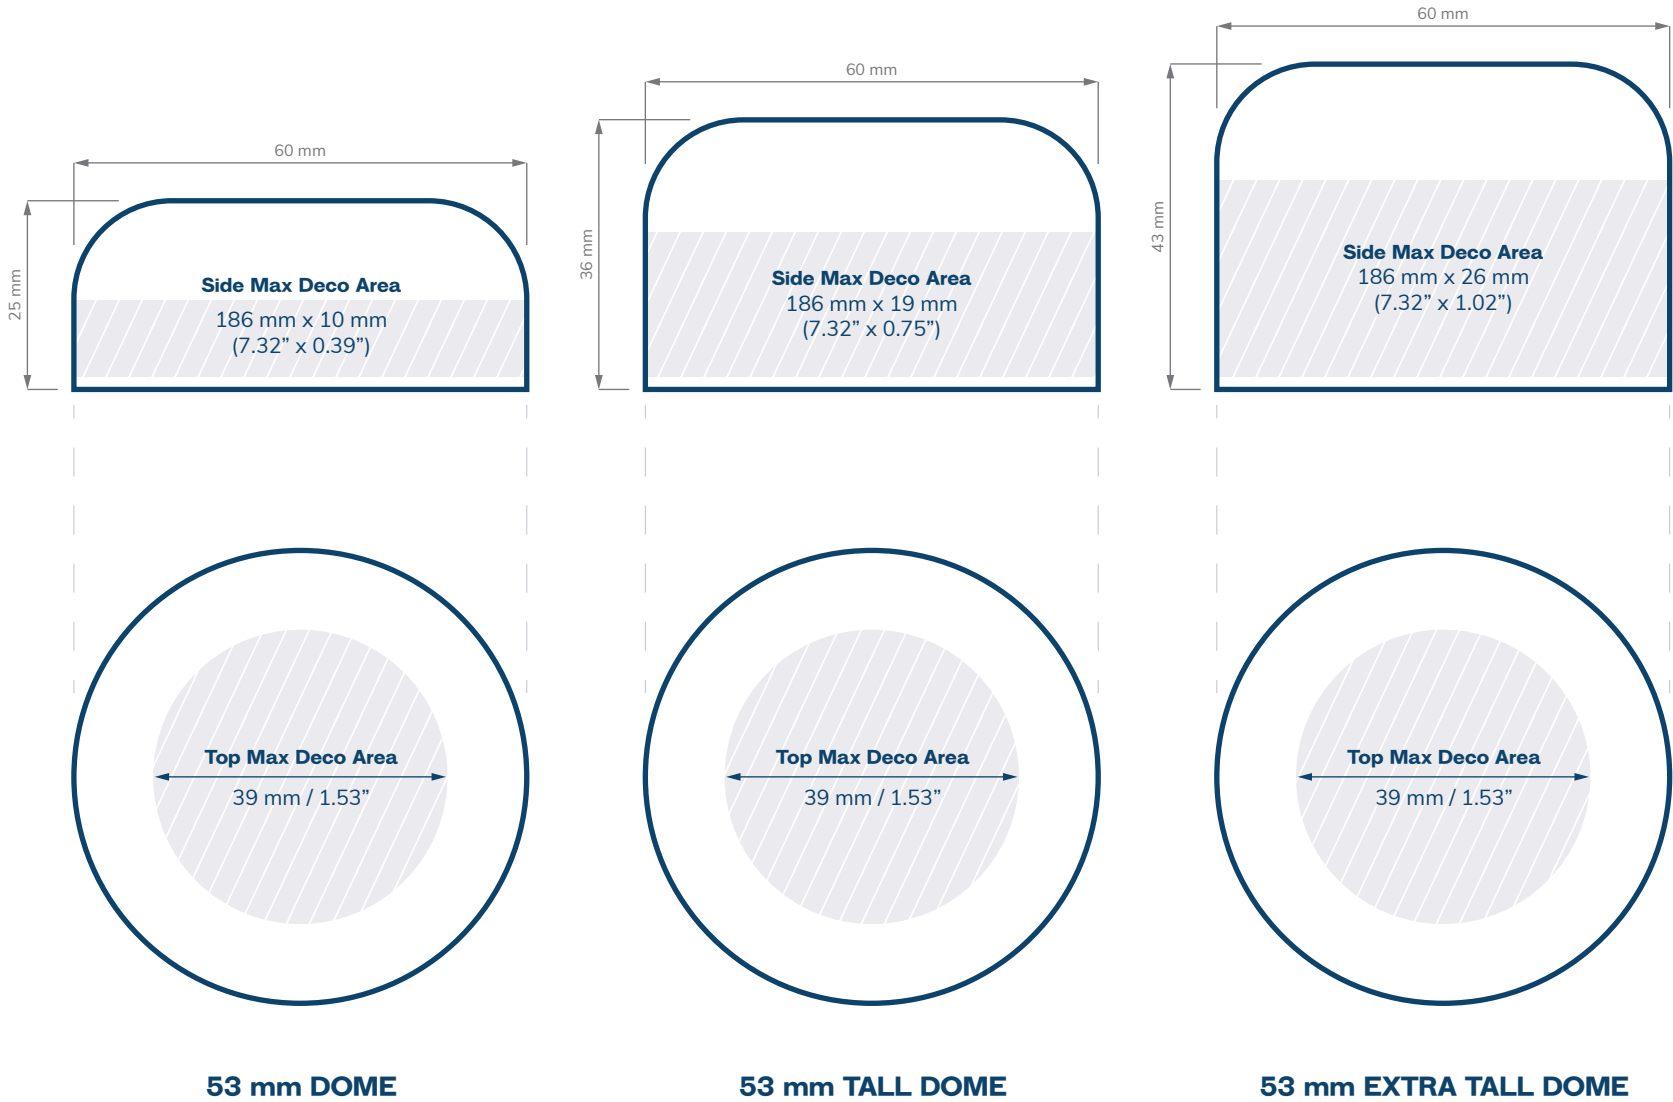

SPECIFICATIONS

Child Resistant Closures

Scale = 1:1

Prices subject to change. eBottles is not liable for any inadvertent inaccuracies in this publication. Copyright © eBottles Inc. All Rights Reserved.