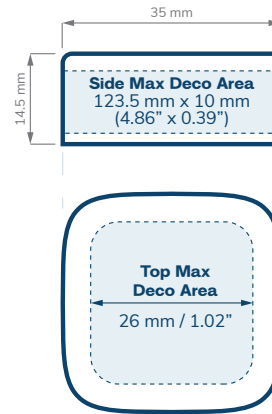

28 mm SQUARE

33 mm SMOOTH SIDED

Scale = 1:1

Prices subject to change. eBottles is not liable for any inadvertent inaccuracies in this publication. Copyright © eBottles Inc. All Rights Reserved.

Child Resistant Closures

66mm Straight Sided Glass Jars

CHILD RESISTANT

SIZE	20 dram
HOLDS	1/8 oz
DIAMETER / HEIGHT OPENING (ID)	73.4 mm / 40 mm 57 mm
HEIGHT WITH CHILD RESISTANT (CR) CLOSURES	Straight: 45 mm Dome: 47.25 mm Tall Straight: 50 mm

SIZE	30 dram
HOLDS	1/8 oz
DIAMETER / HEIGHT OPENING (ID)	73.4 mm / 49.5 mm 57 mm
HEIGHT WITH CHILD RESISTANT (CR) CLOSURES	Straight: 55 mm Dome: 56 mm Tall Straight: 59.5 mm

Scale = 1:1

Prices subject to change. eBottles is not liable for any inadvertent inaccuracies in this publication. Copyright © eBottles Inc. All Rights Reserved.

SPECIFICATIONS

Value Size Straight Sided Glass Jars

CHILD RESISTANT

SIZE	16 oz
HOLDS	1 oz
DIAMETER / HEIGHT OPENING (ID)	90.88 mm / 96 mm 42.9 mm
HEIGHT WITH CHILD RESISTANT (CR) CLOSURES	Straight: 45 mm Dome: 47.25 mm Tall Straight: 50 mm