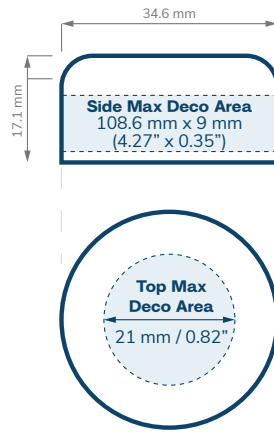

Child Resistant Closures

28 mm DOME

Scale = 1:1

Prices subject to change. eBottles is not liable for any inadvertent inaccuracies in this publication. Copyright © eBottles Inc. All Rights Reserved.