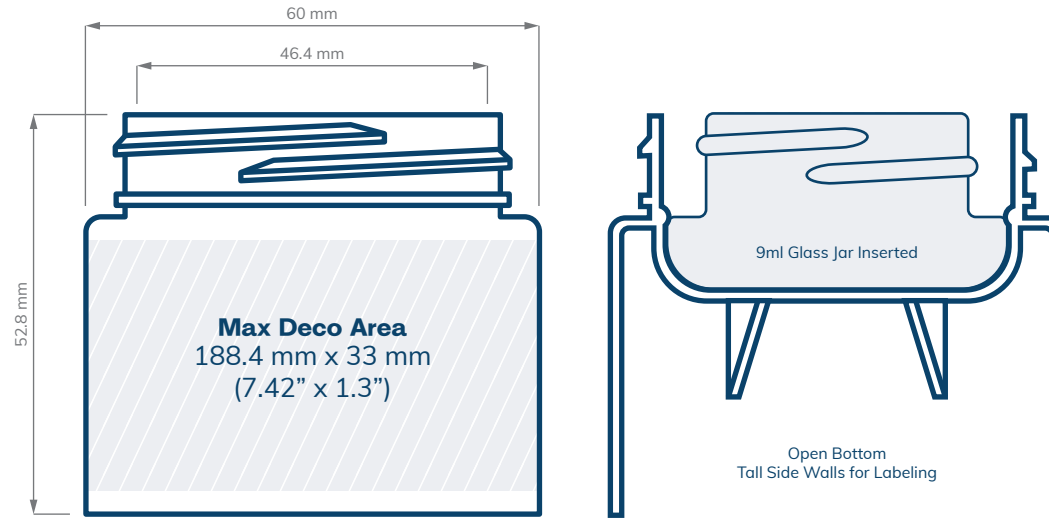

# Greenlane™ Jars: Kush™ Ecliptic & Pollen Gear™ LoPro

CHILD RESISTANT

SIZE	5 ml - Ecliptic	5 ml - LoPro
HOLDS	5 ml	5 ml
DIAMETER / HEIGHT OPENING (ID)	41 mm / 21 mm 31.8 mm	46 mm / 19.8 mm 36 mm
HEIGHT WITH CHILD RESISTANT (CR) CLOSURES	Straight: 25.5 mm	Straight: 23.3 mm Dome: 23.5 mm

# Concentrate Jars - Round Base & Deep Well

CHILD RESISTANT

SIZE	9 ml Round Base	5 ml Deep Well
HOLDS	9 ml	9 ml
DIAMETER / HEIGHT OPENING (ID)	35.2 mm / 22.66 mm 19.5 mm	35.2 mm / 26.5 mm 19.5 mm
HEIGHT WITH CHILD RESISTANT (CR) CLOSURES	Straight: 27.50 mm Dome: 27.80 mm	Straight: 31.58 mm

Scale = 1:1

Copyright © 2023 eBottles Inc. All Rights Reserved.

SPECIFICATIONS

# Concentrate Jars - Double Shell

CHILD RESISTANT

<b>SIZE</b>	<b>9 ml Double Shell</b>
<b>HOLDS</b>	9 ml
<b>DIAMETER / HEIGHT OPENING (ID)</b>	45 mm / 21.4 mm 28.7 mm
<b>HEIGHT WITH CHILD RESISTANT (CR) CLOSURES</b>	Straight: 57.88 mm Dome: 65.50 mm Extra Tall Straight: 70.58 mm Extra Tall Dome: 75.66 mm