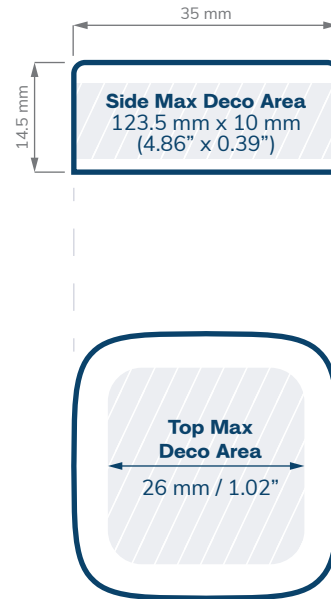

# Concentrate Jars - Round Base & Deep Well

CHILD RESISTANT

SIZE	9 ml Round Base	5 ml Deep Well
HOLDS	9 ml	9 ml
DIAMETER / HEIGHT OPENING (ID)	35.2 mm / 22.66 mm 19.5 mm	35.2 mm / 26.5 mm 19.5 mm
HEIGHT WITH CHILD RESISTANT (CR) CLOSURES	Straight: 27.50 mm Dome: 27.80 mm	Straight: 31.58 mm

Scale = 1:1

Copyright © 2023 eBottles Inc. All Rights Reserved.

SPECIFICATIONS

# Concentrate Jars - Double Shell

CHILD RESISTANT

<b>SIZE</b>	<b>9 ml Double Shell</b>
<b>HOLDS</b>	9 ml
<b>DIAMETER / HEIGHT OPENING (ID)</b>	45 mm / 21.4 mm 28.7 mm
<b>HEIGHT WITH CHILD RESISTANT (CR) CLOSURES</b>	Straight: 57.88 mm Dome: 65.50 mm Extra Tall Straight: 70.58 mm Extra Tall Dome: 75.66 mm

# Child Resistant Closures

**28 mm SMOOTH SIDED**

**28 mm SQUARE**

SPECIFICATIONS