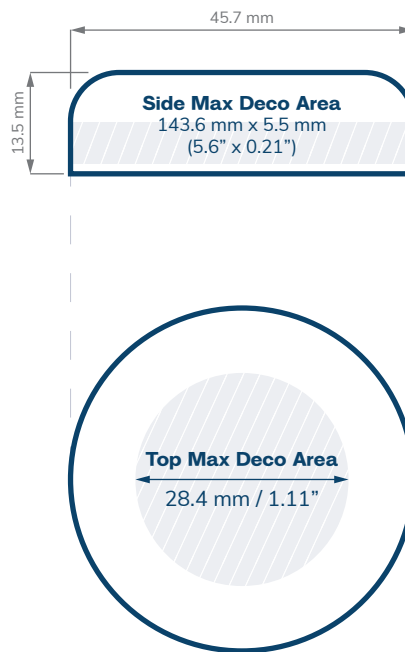

40 mm LoPro Round