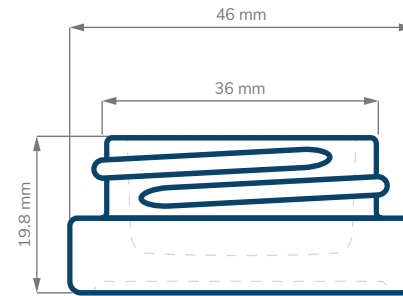

# Concentrate Jars - Straight Base

CHILD RESISTANT

SIZE	5 ml	9 ml	15 ml
HOLDS	5 ml	9 ml	15 ml
DIAMETER / HEIGHT OPENING (ID)	35.2 mm / 22.66 mm 19.5 mm	45 mm / 21.4 mm 28.7 mm	60.94 mm / 23.4 mm 43.5 mm
HEIGHT WITH CHILD RESISTANT (CR) CLOSURES	Straight: 26.80 mm	Straight: 25.30 mm Dome: 25.60 mm	Straight: 28.48 mm Dome: 36.10 mm Extra Tall Straight: 41.18 mm Extra Tall Dome: 46.26 mm

# Greenlane™ Jars: Kush™ Ecliptic & Pollen Gear™ LoPro

CHILD RESISTANT

SIZE	5 ml - Ecliptic	5 ml - LoPro
HOLDS	5 ml	5 ml
DIAMETER / HEIGHT OPENING (ID)	41 mm / 21 mm 31.8 mm	46 mm / 19.8 mm 36 mm
HEIGHT WITH CHILD RESISTANT (CR) CLOSURES	Straight: 25.5 mm	Straight: 23.3 mm Dome: 23.5 mm

# Concentrate Jars - Round Base & Deep Well

CHILD RESISTANT

SIZE	9 ml Round Base	5 ml Deep Well
HOLDS	9 ml	9 ml
DIAMETER / HEIGHT OPENING (ID)	35.2 mm / 22.66 mm 19.5 mm	35.2 mm / 26.5 mm 19.5 mm
HEIGHT WITH CHILD RESISTANT (CR) CLOSURES	Straight: 27.50 mm Dome: 27.80 mm	Straight: 31.58 mm

# Concentrate Jars - Double Shell

CHILD RESISTANT

<b>SIZE</b>	<b>9 ml Double Shell</b>
<b>HOLDS</b>	9 ml
<b>DIAMETER / HEIGHT OPENING (ID)</b>	45 mm / 21.4 mm 28.7 mm
<b>HEIGHT WITH CHILD RESISTANT (CR) CLOSURES</b>	Straight: 57.88 mm Dome: 65.50 mm Extra Tall Straight: 70.58 mm Extra Tall Dome: 75.66 mm