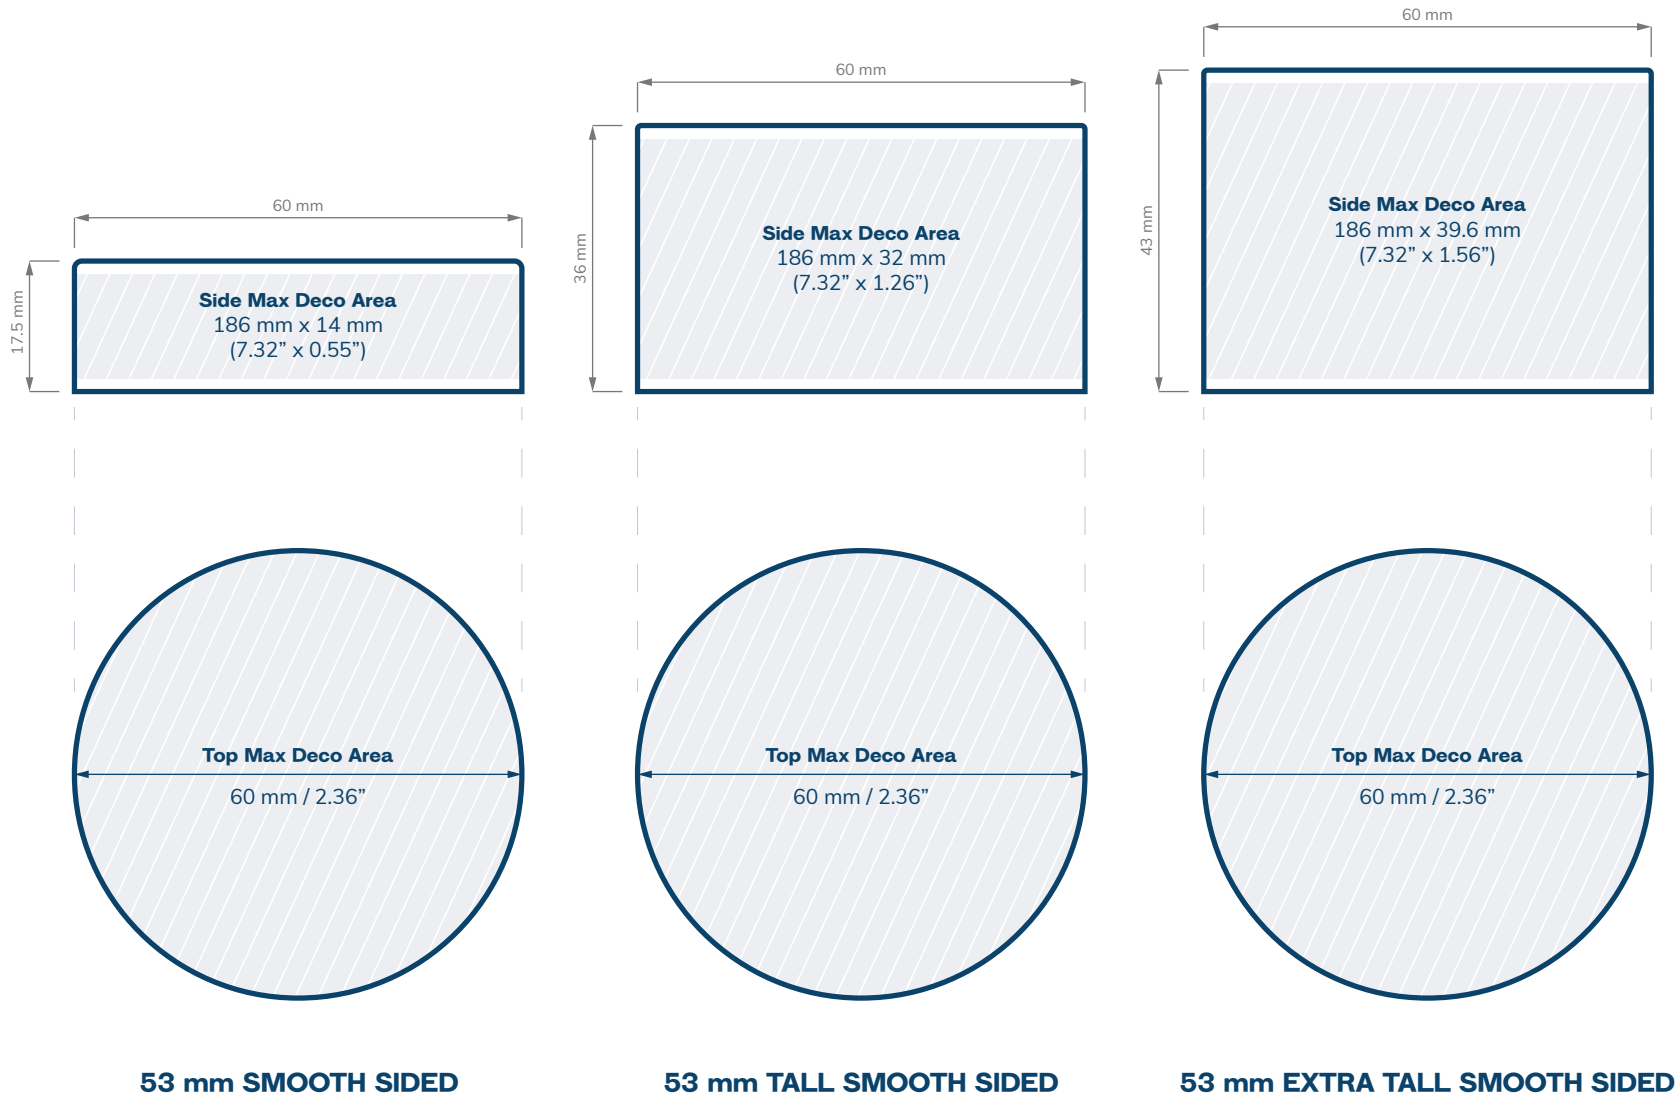

SPECIFICATIONS

Child Resistant Closures

Scale = 1:1

Copyright © 2023 eBottles Inc. All Rights Reserved.