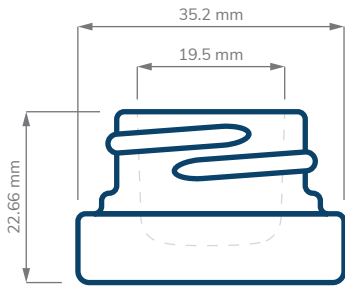

# Concentrate Jars - Straight Base

CHILD RESISTANT

SIZE	5 ml	9 ml	15 ml
HOLDS	5 ml	9 ml	15 ml
DIAMETER / HEIGHT OPENING (ID)	35.2 mm / 22.66 mm 19.5 mm	45 mm / 21.4 mm 28.7 mm	60.94 mm / 23.4 mm 43.5 mm
HEIGHT WITH CHILD RESISTANT (CR) CLOSURES	Straight: 26.80 mm	Straight: 25.30 mm Dome: 25.60 mm	Straight: 28.48 mm Dome: 36.10 mm Extra Tall Straight: 41.18 mm Extra Tall Dome: 46.26 mm

# Greenlane™ Jars: Kush™ Ecliptic & Pollen Gear™ LoPro

CHILD RESISTANT

SIZE	5 ml - Ecliptic	5 ml - LoPro
HOLDS	5 ml	5 ml
DIAMETER / HEIGHT OPENING (ID)	41 mm / 21 mm 31.8 mm	46 mm / 19.8 mm 36 mm
HEIGHT WITH CHILD RESISTANT (CR) CLOSURES	Straight: 25.5 mm	Straight: 23.3 mm Dome: 23.5 mm

# Concentrate Jars - Round Base & Deep Well

CHILD RESISTANT

SIZE	9 ml Round Base	5 ml Deep Well
HOLDS	9 ml	9 ml
DIAMETER / HEIGHT OPENING (ID)	35.2 mm / 22.66 mm 19.5 mm	35.2 mm / 26.5 mm 19.5 mm
HEIGHT WITH CHILD RESISTANT (CR) CLOSURES	Straight: 27.50 mm Dome: 27.80 mm	Straight: 31.58 mm

# Concentrate Jars - Double Shell

CHILD RESISTANT

<b>SIZE</b>	<b>9 ml Double Shell</b>
<b>HOLDS</b>	9 ml
<b>DIAMETER / HEIGHT OPENING (ID)</b>	45 mm / 21.4 mm 28.7 mm
<b>HEIGHT WITH CHILD RESISTANT (CR) CLOSURES</b>	Straight: 57.88 mm Dome: 65.50 mm Extra Tall Straight: 70.58 mm Extra Tall Dome: 75.66 mm