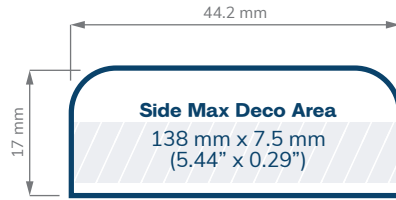

# Concentrate Jars - Double Shell

CHILD RESISTANT

<b>SIZE</b>	<b>9 ml Double Shell</b>
<b>HOLDS</b>	9 ml
<b>DIAMETER / HEIGHT OPENING (ID)</b>	45 mm / 21.4 mm 28.7 mm
<b>HEIGHT WITH CHILD RESISTANT (CR) CLOSURES</b>	Straight: 57.88 mm Dome: 65.50 mm Extra Tall Straight: 70.58 mm Extra Tall Dome: 75.66 mm

# Child Resistant Closures

**28 mm SMOOTH SIDED**

**28 mm SQUARE**

SPECIFICATIONS

# Greenlane™ Closures: Kush™ Ecliptic & Pollen Gear™ LoPro

CHILD RESISTANT

**35 mm Ecliptic Flat**

**40 mm LoPro Round**

**35 mm Ecliptic Flat**

SPECIFICATIONS

# Child Resistant Closures

38 mm SMOOTH SIDED

38 mm DOME

38 mm SQUARE

38 mm EXTRA TALL SQUARE

**SPECIFICATIONS**