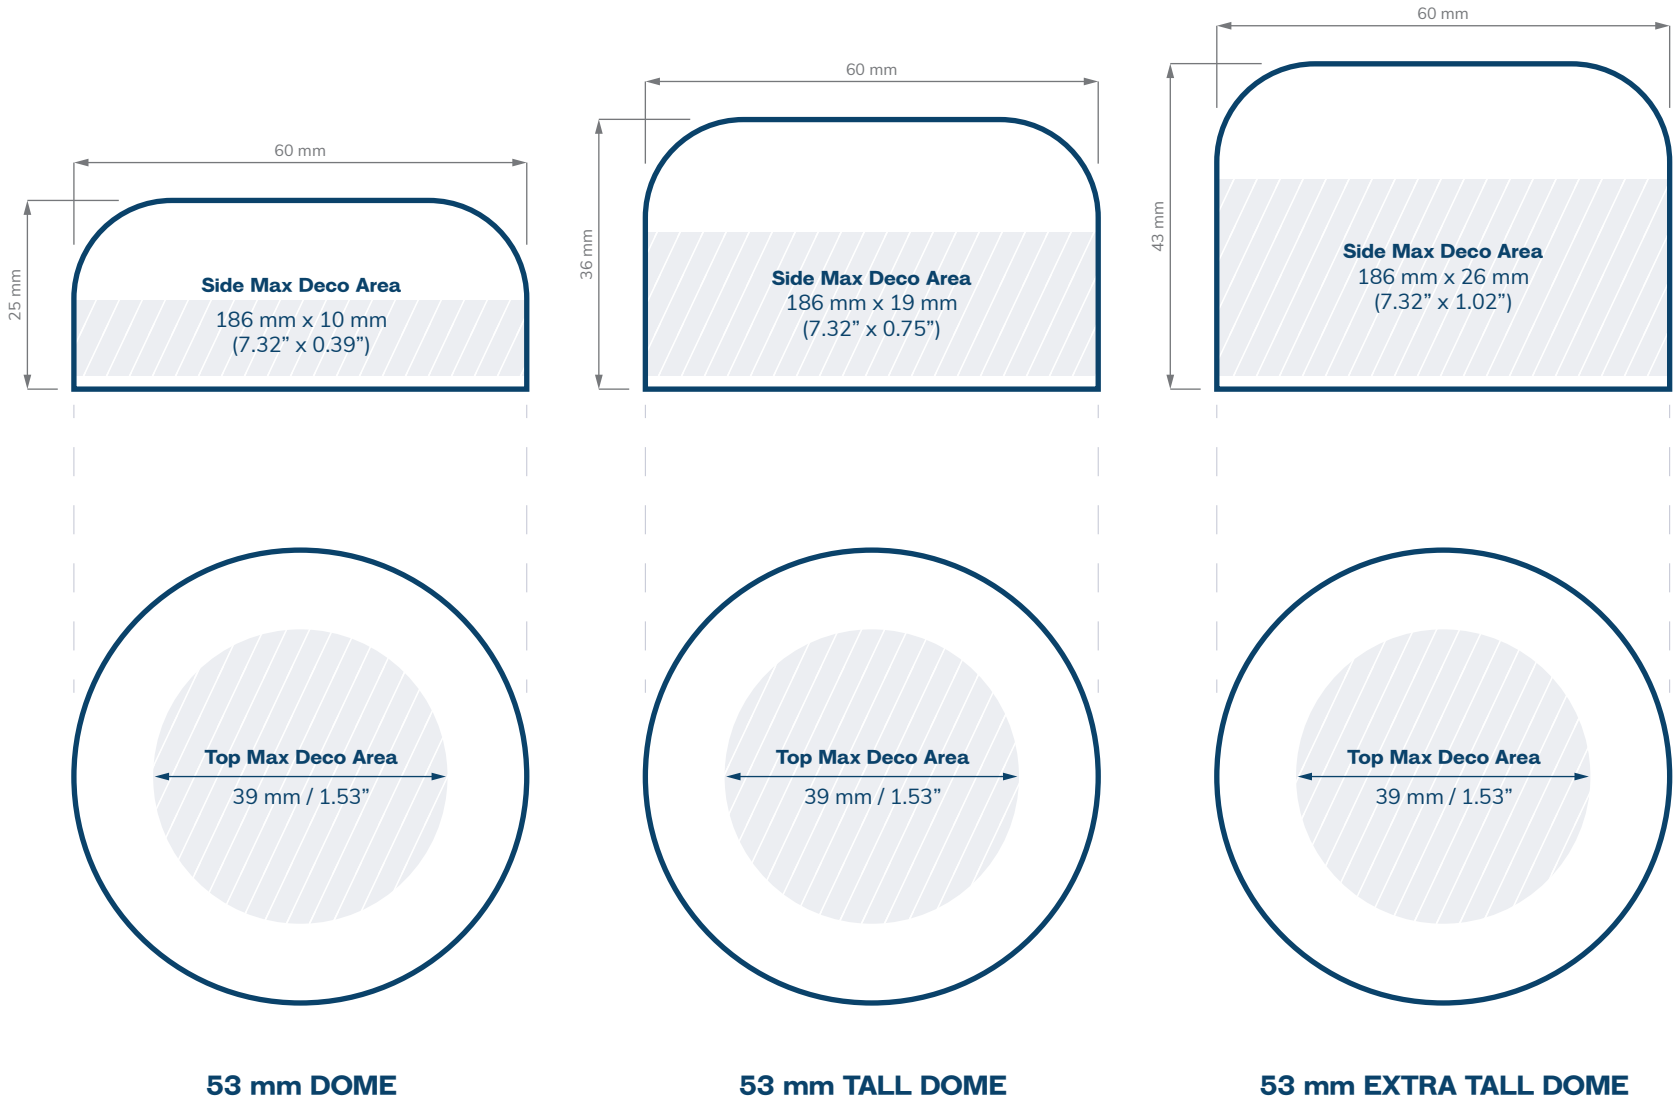

Child Resistant Closures

Scale = 1:1

Copyright © 2023 eBottles Inc. All Rights Reserved.