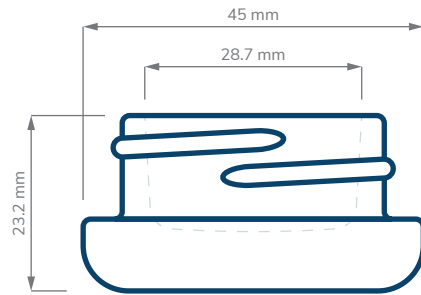

# Greenlane™ Jars: Kush™ Ecliptic & Pollen Gear™ LoPro

CHILD RESISTANT

SIZE	5 ml - Ecliptic	5 ml - LoPro
HOLDS	5 ml	5 ml
DIAMETER / HEIGHT OPENING (ID)	41 mm / 21 mm 31.8 mm	46 mm / 19.8 mm 36 mm
HEIGHT WITH CHILD RESISTANT (CR) CLOSURES	Straight: 25.5 mm	Straight: 23.3 mm Dome: 23.5 mm

Scale = 1:1

**SPECIFICATIONS**

# Concentrate Jars - Square Base

CHILD RESISTANT

SIZE	5 ml	9 ml
HOLDS	5 ml	9 ml
DIAMETER / HEIGHT OPENING (ID)	35.2 mm / 22.66 mm 19.5 mm	45 mm / 18 mm 29 mm
HEIGHT WITH CHILD RESISTANT (CR) CLOSURES	Straight: 26.80 mm	Straight: 26.80 mm

# Concentrate Jars - Round Base & Deep Well

CHILD RESISTANT

SIZE	9 ml Round Base	5 ml Deep Well
HOLDS	9 ml	9 ml
DIAMETER / HEIGHT OPENING (ID)	35.2 mm / 22.66 mm 19.5 mm	35.2 mm / 26.5 mm 19.5 mm
HEIGHT WITH CHILD RESISTANT (CR) CLOSURES	Straight: 27.50 mm Dome: 27.80 mm	Straight: 31.58 mm