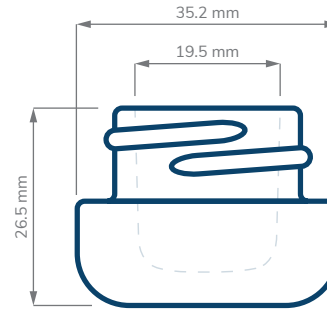

# Greenlane™ Jars: Kush™ Ecliptic & Pollen Gear™ LoPro

CHILD RESISTANT

SIZE	5 ml - Ecliptic	5 ml - LoPro
HOLDS	5 ml	5 ml
DIAMETER / HEIGHT OPENING (ID)	41 mm / 21 mm 31.8 mm	46 mm / 19.8 mm 36 mm
HEIGHT WITH CHILD RESISTANT (CR) CLOSURES	Straight: 25.5 mm	Straight: 23.3 mm Dome: 23.5 mm

# Concentrate Jars - Square Base

CHILD RESISTANT

SIZE	5 ml	9 ml
HOLDS	5 ml	9 ml
DIAMETER / HEIGHT OPENING (ID)	35.2 mm / 22.66 mm 19.5 mm	45 mm / 18 mm 29 mm
HEIGHT WITH CHILD RESISTANT (CR) CLOSURES	Straight: 26.80 mm	Straight: 26.80 mm

# Concentrate Jars - Round Base & Deep Well

CHILD RESISTANT

SIZE	9 ml Round Base	5 ml Deep Well
HOLDS	9 ml	9 ml
DIAMETER / HEIGHT OPENING (ID)	35.2 mm / 22.66 mm 19.5 mm	35.2 mm / 26.5 mm 19.5 mm
HEIGHT WITH CHILD RESISTANT (CR) CLOSURES	Straight: 27.50 mm Dome: 27.80 mm	Straight: 31.58 mm

# Concentrate Jars - Double Shell

CHILD RESISTANT

<b>SIZE</b>	<b>9 ml Double Shell</b>
<b>HOLDS</b>	9 ml
<b>DIAMETER / HEIGHT OPENING (ID)</b>	45 mm / 21.4 mm 28.7 mm
<b>HEIGHT WITH CHILD RESISTANT (CR) CLOSURES</b>	Straight: 57.88 mm Dome: 65.50 mm Extra Tall Straight: 70.58 mm Extra Tall Dome: 75.66 mm