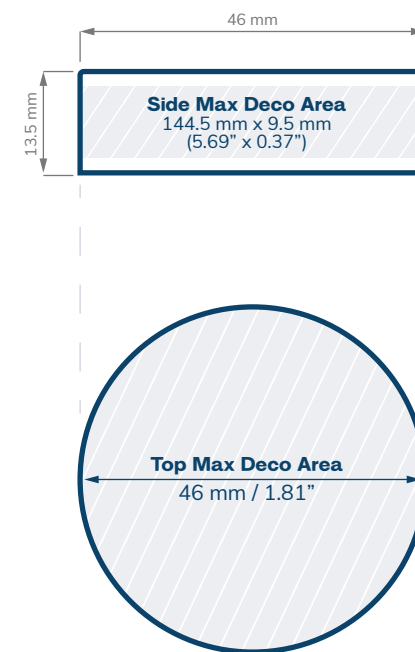

35 mm Ecliptic Flat