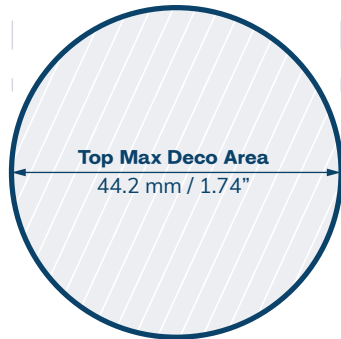

# Concentrate Jars - Double Shell

CHILD RESISTANT

<b>SIZE</b>	<b>9 ml Double Shell</b>
<b>HOLDS</b>	9 ml
<b>DIAMETER / HEIGHT OPENING (ID)</b>	45 mm / 21.4 mm 28.7 mm
<b>HEIGHT WITH CHILD RESISTANT (CR) CLOSURES</b>	Straight: 57.88 mm Dome: 65.50 mm Extra Tall Straight: 70.58 mm Extra Tall Dome: 75.66 mm

# Child Resistant Closures

**28 mm SMOOTH SIDED**

**28 mm SQUARE**

SPECIFICATIONS

# Child Resistant Closures

38 mm SMOOTH SIDED

38 mm DOME

38 mm SQUARE

38 mm EXTRA TALL SQUARE

**SPECIFICATIONS**

# Child Resistant Closures

Scale = 1:1

Copyright © 2023 eBottles Inc. All Rights Reserved.