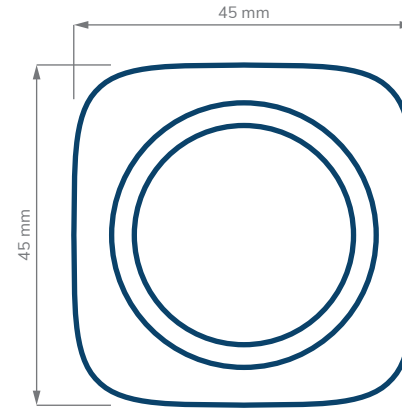

# Concentrate Jars - Straight Base

CHILD RESISTANT

SIZE	5 ml	9 ml	15 ml
HOLDS	5 ml	9 ml	15 ml
DIAMETER / HEIGHT OPENING (ID)	35.2 mm / 22.66 mm 19.5 mm	45 mm / 21.4 mm 28.7 mm	60.94 mm / 23.4 mm 43.5 mm
HEIGHT WITH CHILD RESISTANT (CR) CLOSURES	Straight: 26.80 mm	Straight: 25.30 mm Dome: 25.60 mm	Straight: 28.48 mm Dome: 36.10 mm Extra Tall Straight: 41.18 mm Extra Tall Dome: 46.26 mm

# Greenlane™ Jars: Kush™ Ecliptic & Pollen Gear™ LoPro

CHILD RESISTANT

SIZE	5 ml - Ecliptic	5 ml - LoPro
HOLDS	5 ml	5 ml
DIAMETER / HEIGHT OPENING (ID)	41 mm / 21 mm 31.8 mm	46 mm / 19.8 mm 36 mm
HEIGHT WITH CHILD RESISTANT (CR) CLOSURES	Straight: 25.5 mm	Straight: 23.3 mm Dome: 23.5 mm

# Concentrate Jars - Square Base

CHILD RESISTANT

SIZE	5 ml	9 ml
HOLDS	5 ml	9 ml
DIAMETER / HEIGHT OPENING (ID)	35.2 mm / 22.66 mm 19.5 mm	45 mm / 18 mm 29 mm
HEIGHT WITH CHILD RESISTANT (CR) CLOSURES	Straight: 26.80 mm	Straight: 26.80 mm

# Concentrate Jars - Round Base & Deep Well

CHILD RESISTANT

SIZE	9 ml Round Base	5 ml Deep Well
HOLDS	9 ml	9 ml
DIAMETER / HEIGHT OPENING (ID)	35.2 mm / 22.66 mm 19.5 mm	35.2 mm / 26.5 mm 19.5 mm
HEIGHT WITH CHILD RESISTANT (CR) CLOSURES	Straight: 27.50 mm Dome: 27.80 mm	Straight: 31.58 mm