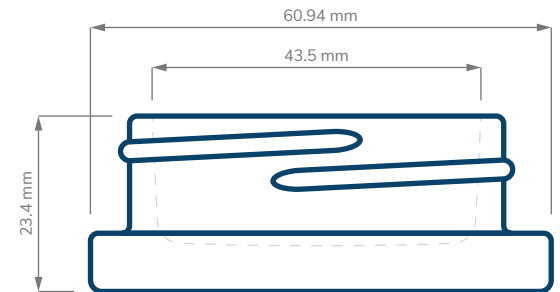

# Concentrate Jars - Straight Base

CHILD RESISTANT

SIZE	5 ml	9 ml	15 ml
HOLDS	5 ml	9 ml	15 ml
DIAMETER / HEIGHT OPENING (ID)	35.2 mm / 22.66 mm 19.5 mm	45 mm / 21.4 mm 28.7 mm	60.94 mm / 23.4 mm 43.5 mm
HEIGHT WITH CHILD RESISTANT (CR) CLOSURES	Straight: 26.80 mm	Straight: 25.30 mm Dome: 25.60 mm	Straight: 28.48 mm Dome: 36.10 mm Extra Tall Straight: 41.18 mm Extra Tall Dome: 46.26 mm

# Greenlane™ Jars: Kush™ Ecliptic & Pollen Gear™ LoPro

CHILD RESISTANT

SIZE	5 ml - Ecliptic	5 ml - LoPro
HOLDS	5 ml	5 ml
DIAMETER / HEIGHT OPENING (ID)	41 mm / 21 mm 31.8 mm	46 mm / 19.8 mm 36 mm
HEIGHT WITH CHILD RESISTANT (CR) CLOSURES	Straight: 25.5 mm	Straight: 23.3 mm Dome: 23.5 mm

# Concentrate Jars - Round Base & Deep Well

CHILD RESISTANT

SIZE	9 ml Round Base	5 ml Deep Well
HOLDS	9 ml	9 ml
DIAMETER / HEIGHT OPENING (ID)	35.2 mm / 22.66 mm 19.5 mm	35.2 mm / 26.5 mm 19.5 mm
HEIGHT WITH CHILD RESISTANT (CR) CLOSURES	Straight: 27.50 mm Dome: 27.80 mm	Straight: 31.58 mm

# Concentrate Jars - Double Shell

CHILD RESISTANT

<b>SIZE</b>	<b>9 ml Double Shell</b>
<b>HOLDS</b>	9 ml
<b>DIAMETER / HEIGHT OPENING (ID)</b>	45 mm / 21.4 mm 28.7 mm
<b>HEIGHT WITH CHILD RESISTANT (CR) CLOSURES</b>	Straight: 57.88 mm Dome: 65.50 mm Extra Tall Straight: 70.58 mm Extra Tall Dome: 75.66 mm