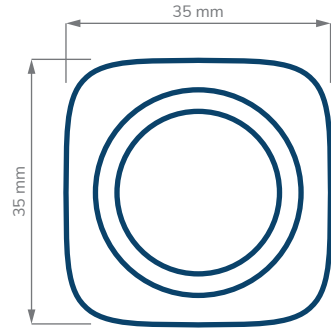

# Concentrate Jars - Straight Base

CHILD RESISTANT

SIZE	5 ml	9 ml	15 ml
HOLDS	5 ml	9 ml	15 ml
DIAMETER / HEIGHT OPENING (ID)	35.2 mm / 22.66 mm 19.5 mm	45 mm / 21.4 mm 28.7 mm	60.94 mm / 23.4 mm 43.5 mm
HEIGHT WITH CHILD RESISTANT (CR) CLOSURES	Straight: 26.80 mm	Straight: 25.30 mm Dome: 25.60 mm	Straight: 28.48 mm Dome: 36.10 mm Extra Tall Straight: 41.18 mm Extra Tall Dome: 46.26 mm

# Greenlane™ Jars: Kush™ Ecliptic & Pollen Gear™ LoPro

CHILD RESISTANT

SIZE	5 ml - Ecliptic	5 ml - LoPro
HOLDS	5 ml	5 ml
DIAMETER / HEIGHT OPENING (ID)	41 mm / 21 mm 31.8 mm	46 mm / 19.8 mm 36 mm
HEIGHT WITH CHILD RESISTANT (CR) CLOSURES	Straight: 25.5 mm	Straight: 23.3 mm Dome: 23.5 mm

# Concentrate Jars - Square Base

CHILD RESISTANT

SIZE	5 ml	9 ml
HOLDS	5 ml	9 ml
DIAMETER / HEIGHT OPENING (ID)	35.2 mm / 22.66 mm 19.5 mm	45 mm / 18 mm 29 mm
HEIGHT WITH CHILD RESISTANT (CR) CLOSURES	Straight: 26.80 mm	Straight: 26.80 mm

# Concentrate Jars - Round Base & Deep Well

CHILD RESISTANT

SIZE	9 ml Round Base	5 ml Deep Well
HOLDS	9 ml	9 ml
DIAMETER / HEIGHT OPENING (ID)	35.2 mm / 22.66 mm 19.5 mm	35.2 mm / 26.5 mm 19.5 mm
HEIGHT WITH CHILD RESISTANT (CR) CLOSURES	Straight: 27.50 mm Dome: 27.80 mm	Straight: 31.58 mm