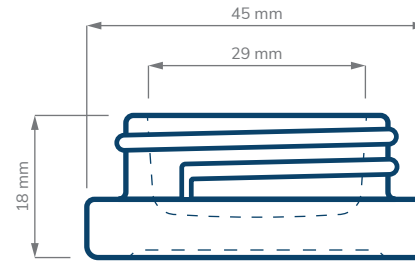

# Concentrate Jars - Straight Base

CHILD RESISTANT

SIZE	5 ml	9 ml	15 ml
HOLDS	5 ml	9 ml	15 ml
DIAMETER / HEIGHT OPENING (ID)	35.2 mm / 22.66 mm 19.5 mm	45 mm / 21.4 mm 28.7 mm	60.94 mm / 23.4 mm 43.5 mm
HEIGHT WITH CHILD RESISTANT (CR) CLOSURES	Straight: 26.80 mm	Straight: 25.30 mm Dome: 25.60 mm	Straight: 28.48 mm Dome: 36.10 mm Extra Tall Straight: 41.18 mm Extra Tall Dome: 46.26 mm

# Greenlane™ Jars: Kush™ Ecliptic & Pollen Gear™ LoPro

CHILD RESISTANT

SIZE	5 ml - Ecliptic	5 ml - LoPro
HOLDS	5 ml	5 ml
DIAMETER / HEIGHT OPENING (ID)	41 mm / 21 mm 31.8 mm	46 mm / 19.8 mm 36 mm
HEIGHT WITH CHILD RESISTANT (CR) CLOSURES	Straight: 25.5 mm	Straight: 23.3 mm Dome: 23.5 mm

Scale = 1:1

**SPECIFICATIONS**

# Concentrate Jars - Square Base

CHILD RESISTANT

SIZE	5 ml	9 ml
HOLDS	5 ml	9 ml
DIAMETER / HEIGHT OPENING (ID)	35.2 mm / 22.66 mm 19.5 mm	45 mm / 18 mm 29 mm
HEIGHT WITH CHILD RESISTANT (CR) CLOSURES	Straight: 26.80 mm	Straight: 26.80 mm