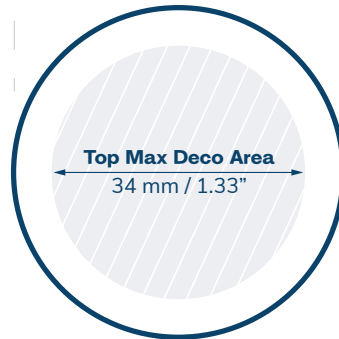

# Concentrate Jars - Double Shell

CHILD RESISTANT

<b>SIZE</b>	<b>9 ml Double Shell</b>
<b>HOLDS</b>	9 ml
<b>DIAMETER / HEIGHT OPENING (ID)</b>	45 mm / 21.4 mm 28.7 mm
<b>HEIGHT WITH CHILD RESISTANT (CR) CLOSURES</b>	Straight: 57.88 mm Dome: 65.50 mm Extra Tall Straight: 70.58 mm Extra Tall Dome: 75.66 mm

# Child Resistant Closures

**28 mm SMOOTH SIDED**

**28 mm SQUARE**

SPECIFICATIONS

# Child Resistant Closures

38 mm SMOOTH SIDED

38 mm DOME

38 mm SQUARE

38 mm EXTRA TALL SQUARE

**SPECIFICATIONS**

# Child Resistant Closures

Scale = 1:1

Copyright © 2023 eBottles Inc. All Rights Reserved.