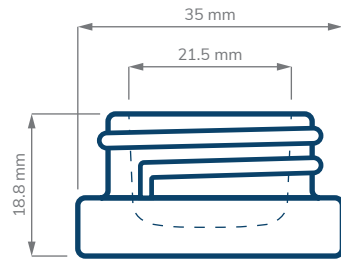

# Concentrate Jars - Straight Base

CHILD RESISTANT

SIZE	5 ml	9 ml	15 ml
HOLDS	5 ml	9 ml	15 ml
DIAMETER / HEIGHT OPENING (ID)	35.2 mm / 22.66 mm 19.5 mm	45 mm / 21.4 mm 28.7 mm	60.94 mm / 23.4 mm 43.5 mm
HEIGHT WITH CHILD RESISTANT (CR) CLOSURES	Straight: 26.80 mm	Straight: 25.30 mm Dome: 25.60 mm	Straight: 28.48 mm Dome: 36.10 mm Extra Tall Straight: 41.18 mm Extra Tall Dome: 46.26 mm

# Greenlane™ Jars: Kush™ Ecliptic & Pollen Gear™ LoPro

CHILD RESISTANT

SIZE	5 ml - Ecliptic	5 ml - LoPro
HOLDS	5 ml	5 ml
DIAMETER / HEIGHT OPENING (ID)	41 mm / 21 mm 31.8 mm	46 mm / 19.8 mm 36 mm
HEIGHT WITH CHILD RESISTANT (CR) CLOSURES	Straight: 25.5 mm	Straight: 23.3 mm Dome: 23.5 mm

# Concentrate Jars - Square Base

CHILD RESISTANT

SIZE	5 ml	9 ml
HOLDS	5 ml	9 ml
DIAMETER / HEIGHT OPENING (ID)	35.2 mm / 22.66 mm 19.5 mm	45 mm / 18 mm 29 mm
HEIGHT WITH CHILD RESISTANT (CR) CLOSURES	Straight: 26.80 mm	Straight: 26.80 mm

# Concentrate Jars - Double Shell

CHILD RESISTANT

<b>SIZE</b>	<b>9 ml Double Shell</b>
<b>HOLDS</b>	9 ml
<b>DIAMETER / HEIGHT OPENING (ID)</b>	45 mm / 21.4 mm 28.7 mm
<b>HEIGHT WITH CHILD RESISTANT (CR) CLOSURES</b>	Straight: 57.88 mm Dome: 65.50 mm Extra Tall Straight: 70.58 mm Extra Tall Dome: 75.66 mm