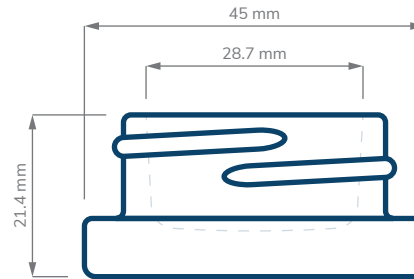

# Concentrate Jars - Straight Base

CHILD RESISTANT

SIZE	5 ml	9 ml	15 ml
HOLDS	5 ml	9 ml	15 ml
DIAMETER / HEIGHT OPENING (ID)	35.2 mm / 22.66 mm 19.5 mm	45 mm / 21.4 mm 28.7 mm	60.94 mm / 23.4 mm 43.5 mm
HEIGHT WITH CHILD RESISTANT (CR) CLOSURES	Straight: 26.80 mm	Straight: 25.30 mm Dome: 25.60 mm	Straight: 28.48 mm Dome: 36.10 mm Extra Tall Straight: 41.18 mm Extra Tall Dome: 46.26 mm

# Greenlane™ Jars: Kush™ Ecliptic & Pollen Gear™ LoPro

CHILD RESISTANT

SIZE	5 ml - Ecliptic	5 ml - LoPro
HOLDS	5 ml	5 ml
DIAMETER / HEIGHT OPENING (ID)	41 mm / 21 mm 31.8 mm	46 mm / 19.8 mm 36 mm
HEIGHT WITH CHILD RESISTANT (CR) CLOSURES	Straight: 25.5 mm	Straight: 23.3 mm Dome: 23.5 mm

# Concentrate Jars - Round Base & Deep Well

CHILD RESISTANT

SIZE	9 ml Round Base	5 ml Deep Well
HOLDS	9 ml	9 ml
DIAMETER / HEIGHT OPENING (ID)	35.2 mm / 22.66 mm 19.5 mm	35.2 mm / 26.5 mm 19.5 mm
HEIGHT WITH CHILD RESISTANT (CR) CLOSURES	Straight: 27.50 mm Dome: 27.80 mm	Straight: 31.58 mm

# Concentrate Jars - Double Shell

CHILD RESISTANT

<b>SIZE</b>	<b>9 ml Double Shell</b>
<b>HOLDS</b>	9 ml
<b>DIAMETER / HEIGHT OPENING (ID)</b>	45 mm / 21.4 mm 28.7 mm
<b>HEIGHT WITH CHILD RESISTANT (CR) CLOSURES</b>	Straight: 57.88 mm Dome: 65.50 mm Extra Tall Straight: 70.58 mm Extra Tall Dome: 75.66 mm