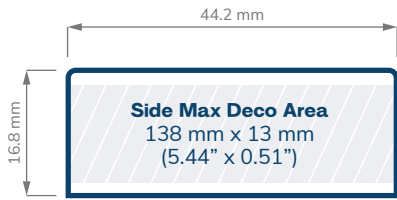

# Concentrate Jars - Double Shell

CHILD RESISTANT

<b>SIZE</b>	<b>9 ml Double Shell</b>
<b>HOLDS</b>	9 ml
<b>DIAMETER / HEIGHT OPENING (ID)</b>	45 mm / 21.4 mm 28.7 mm
<b>HEIGHT WITH CHILD RESISTANT (CR) CLOSURES</b>	Straight: 57.88 mm Dome: 65.50 mm Extra Tall Straight: 70.58 mm Extra Tall Dome: 75.66 mm

# Child Resistant Closures

**28 mm SMOOTH SIDED**

**28 mm SQUARE**

SPECIFICATIONS

# Greenlane™ Closures: Kush™ Ecliptic & Pollen Gear™ LoPro

CHILD RESISTANT

**35 mm Ecliptic Flat**

**40 mm LoPro Round**

**35 mm Ecliptic Flat**

SPECIFICATIONS

# Child Resistant Closures

38 mm SMOOTH SIDED

38 mm DOME

38 mm SQUARE

38 mm EXTRA TALL SQUARE

**SPECIFICATIONS**