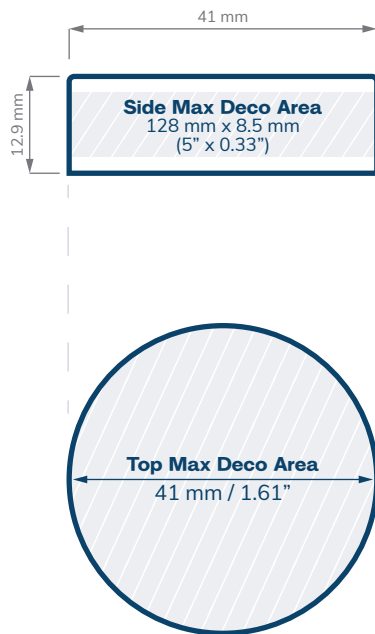

SPECIFICATIONS

Greenlane™ Closures: Kush™ Ecliptic & Pollen Gear™ LoPro

CHILD RESISTANT

35 mm Ecliptic Flat