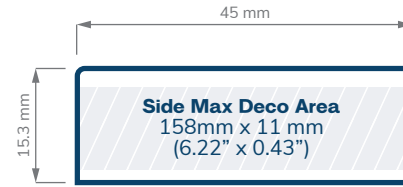

# Concentrate Jars - Double Shell

CHILD RESISTANT

<b>SIZE</b>	<b>9 ml Double Shell</b>
<b>HOLDS</b>	9 ml
<b>DIAMETER / HEIGHT OPENING (ID)</b>	45 mm / 21.4 mm 28.7 mm
<b>HEIGHT WITH CHILD RESISTANT (CR) CLOSURES</b>	Straight: 57.88 mm Dome: 65.50 mm Extra Tall Straight: 70.58 mm Extra Tall Dome: 75.66 mm

# Child Resistant Closures

**28 mm SMOOTH SIDED**

**28 mm SQUARE**

SPECIFICATIONS

# Greenlane™ Closures: Kush™ Ecliptic & Pollen Gear™ LoPro

CHILD RESISTANT

**35 mm Ecliptic Flat**

**40 mm LoPro Round**

**35 mm Ecliptic Flat**

SPECIFICATIONS

# Child Resistant Closures

38 mm SMOOTH SIDED

38 mm DOME

38 mm SQUARE

38 mm EXTRA TALL SQUARE

**SPECIFICATIONS**