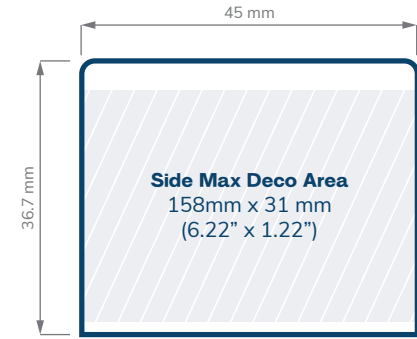

# Concentrate Jars - Double Shell

CHILD RESISTANT

<b>SIZE</b>	<b>9 ml Double Shell</b>
<b>HOLDS</b>	9 ml
<b>DIAMETER / HEIGHT OPENING (ID)</b>	45 mm / 21.4 mm 28.7 mm
<b>HEIGHT WITH CHILD RESISTANT (CR) CLOSURES</b>	Straight: 57.88 mm Dome: 65.50 mm Extra Tall Straight: 70.58 mm Extra Tall Dome: 75.66 mm

# Child Resistant Closures

**28 mm SMOOTH SIDED**

**28 mm SQUARE**

SPECIFICATIONS

# Child Resistant Closures

38 mm SMOOTH SIDED

38 mm DOME

38 mm SQUARE

38 mm EXTRA TALL SQUARE

**SPECIFICATIONS**

# Child Resistant Closures

Scale = 1:1

Copyright © 2023 eBottles Inc. All Rights Reserved.