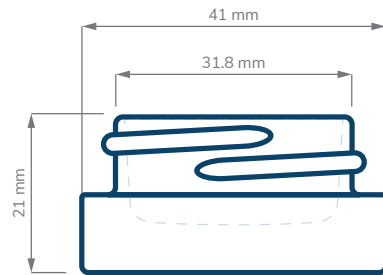

# Concentrate Jars - Straight Base

CHILD RESISTANT

SIZE	5 ml	9 ml	15 ml
HOLDS	5 ml	9 ml	15 ml
DIAMETER / HEIGHT OPENING (ID)	35.2 mm / 22.66 mm 19.5 mm	45 mm / 21.4 mm 28.7 mm	60.94 mm / 23.4 mm 43.5 mm
HEIGHT WITH CHILD RESISTANT (CR) CLOSURES	Straight: 26.80 mm	Straight: 25.30 mm Dome: 25.60 mm	Straight: 28.48 mm Dome: 36.10 mm Extra Tall Straight: 41.18 mm Extra Tall Dome: 46.26 mm

# Greenlane™ Jars: Kush™ Ecliptic & Pollen Gear™ LoPro

CHILD RESISTANT

SIZE	5 ml - Ecliptic	5 ml - LoPro
HOLDS	5 ml	5 ml
DIAMETER / HEIGHT OPENING (ID)	41 mm / 21 mm 31.8 mm	46 mm / 19.8 mm 36 mm
HEIGHT WITH CHILD RESISTANT (CR) CLOSURES	Straight: 25.5 mm	Straight: 23.3 mm Dome: 23.5 mm

# Concentrate Jars - Round Base & Deep Well

CHILD RESISTANT

SIZE	9 ml Round Base	5 ml Deep Well
HOLDS	9 ml	9 ml
DIAMETER / HEIGHT OPENING (ID)	35.2 mm / 22.66 mm 19.5 mm	35.2 mm / 26.5 mm 19.5 mm
HEIGHT WITH CHILD RESISTANT (CR) CLOSURES	Straight: 27.50 mm Dome: 27.80 mm	Straight: 31.58 mm

# Concentrate Jars - Double Shell

CHILD RESISTANT

<b>SIZE</b>	<b>9 ml Double Shell</b>
<b>HOLDS</b>	9 ml
<b>DIAMETER / HEIGHT OPENING (ID)</b>	45 mm / 21.4 mm 28.7 mm
<b>HEIGHT WITH CHILD RESISTANT (CR) CLOSURES</b>	Straight: 57.88 mm Dome: 65.50 mm Extra Tall Straight: 70.58 mm Extra Tall Dome: 75.66 mm