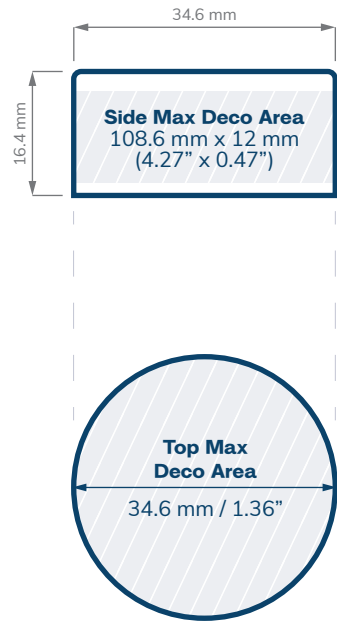

# Concentrate Jars - Round Base & Deep Well

CHILD RESISTANT

SIZE	9 ml Round Base	5 ml Deep Well
HOLDS	9 ml	9 ml
DIAMETER / HEIGHT OPENING (ID)	35.2 mm / 22.66 mm 19.5 mm	35.2 mm / 26.5 mm 19.5 mm
HEIGHT WITH CHILD RESISTANT (CR) CLOSURES	Straight: 27.50 mm Dome: 27.80 mm	Straight: 31.58 mm

# Concentrate Jars - Double Shell

CHILD RESISTANT

<b>SIZE</b>	<b>9 ml Double Shell</b>
<b>HOLDS</b>	9 ml
<b>DIAMETER / HEIGHT OPENING (ID)</b>	45 mm / 21.4 mm 28.7 mm
<b>HEIGHT WITH CHILD RESISTANT (CR) CLOSURES</b>	Straight: 57.88 mm Dome: 65.50 mm Extra Tall Straight: 70.58 mm Extra Tall Dome: 75.66 mm

Scale = 1:1

Copyright © 2023 eBottles Inc. All Rights Reserved.

# Child Resistant Closures

**28 mm SMOOTH SIDED**

**28 mm SQUARE**

SPECIFICATIONS