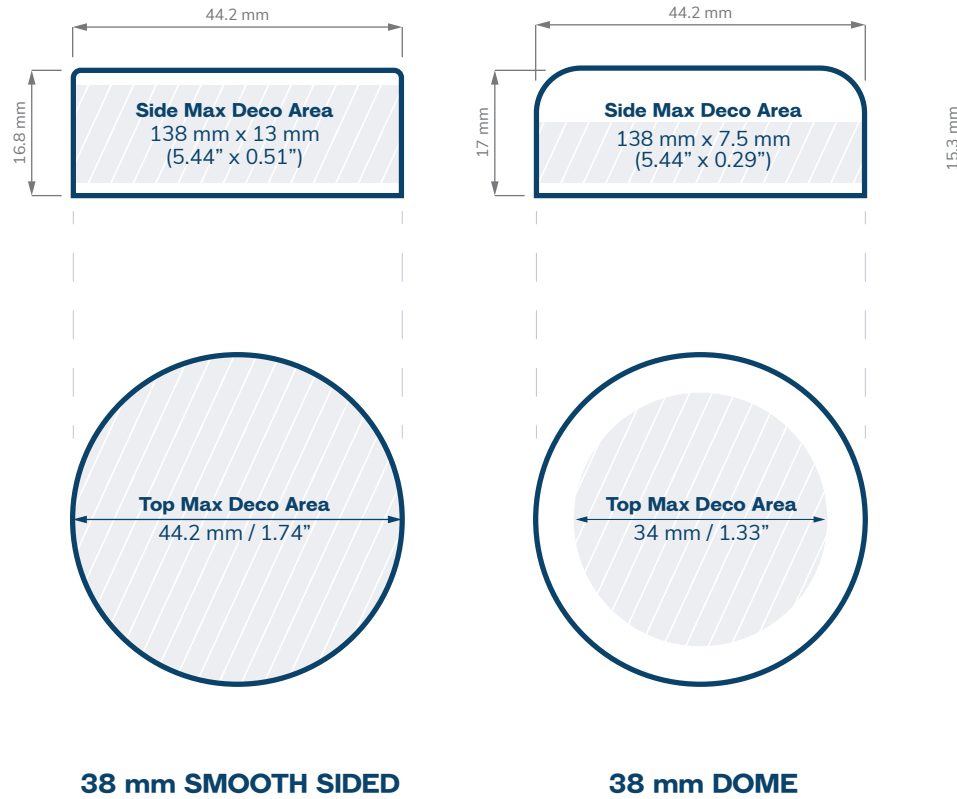

SPECIFICATIONS

Child Resistant Closures

Scale = 1:1

Prices subject to change. eBottles is not liable for any inadvertent inaccuracies in this publication.
Copyright © 2023 eBottles Inc. All Rights Reserved.