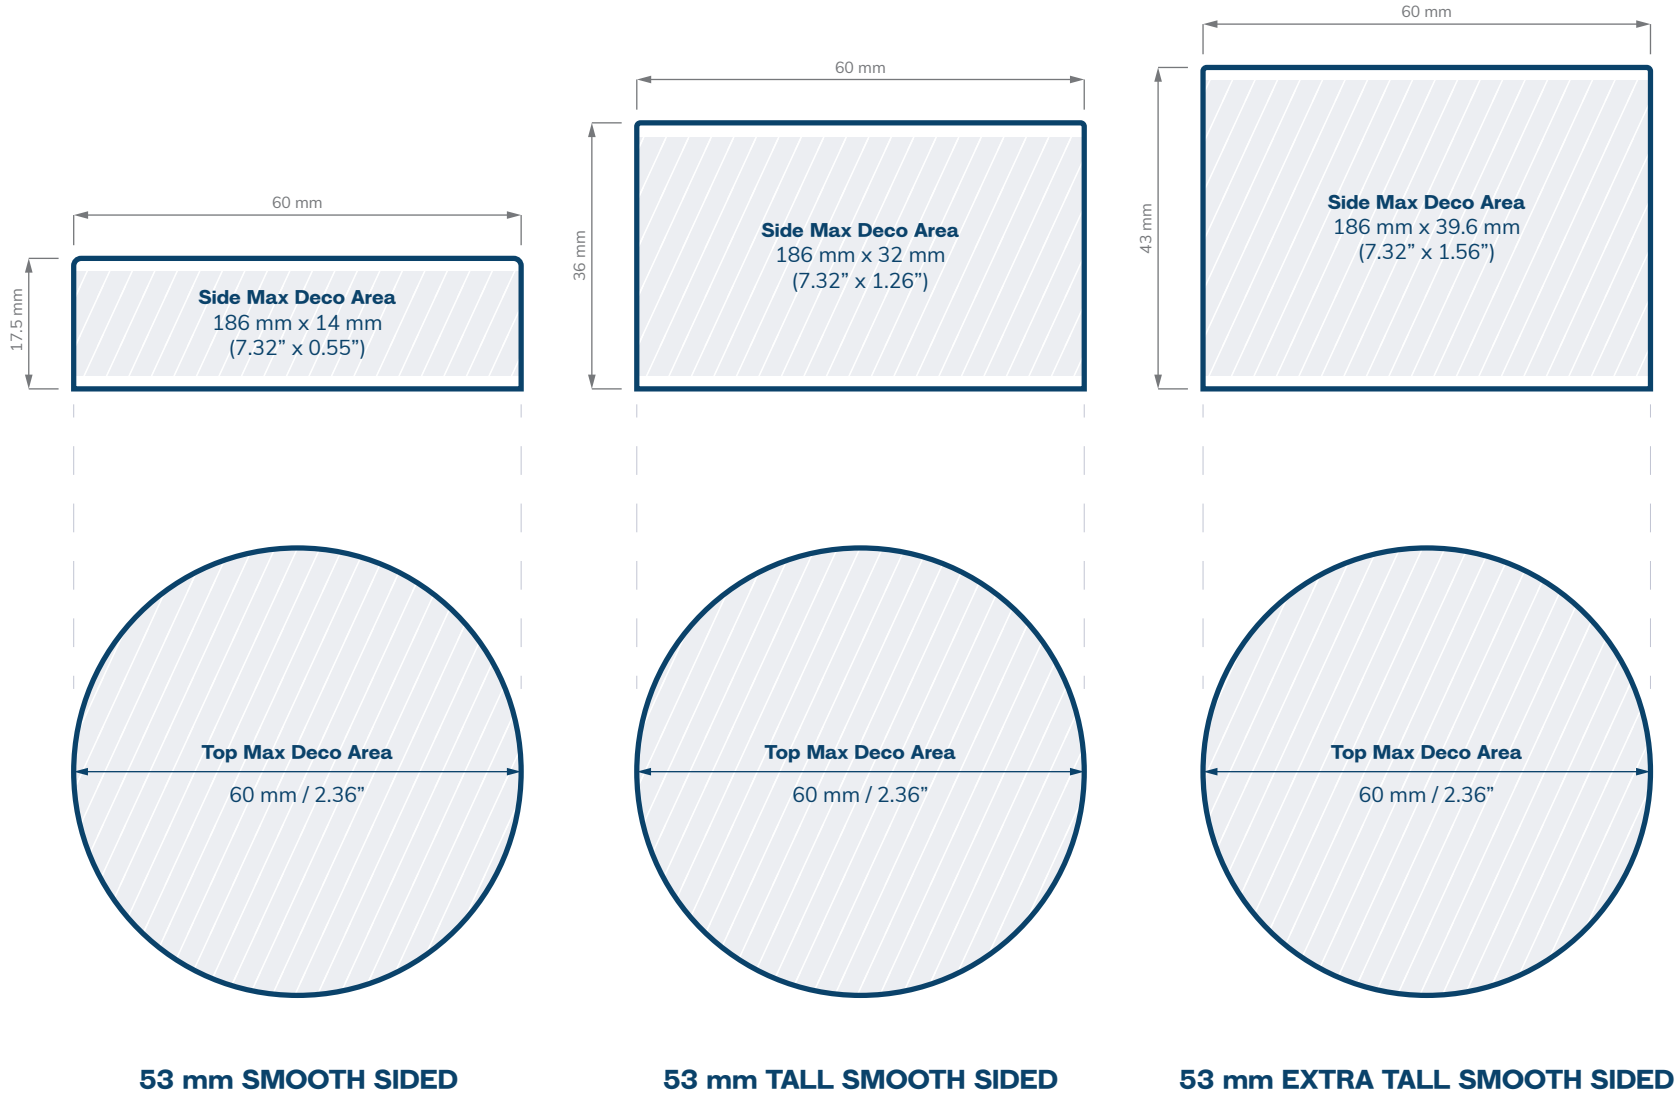

# Child Resistant Closures

Scale = 1:1

Prices subject to change. eBottles is not liable for any inadvertent inaccuracies in this publication. Copyright © 2023 eBottles Inc. All Rights Reserved.

# Child Resistant Closures

53 mm DOME

53 mm TALL DOME

53 mm EXTRA TALL DOME

Scale = 1:1

Prices subject to change. eBottles is not liable for any inadvertent inaccuracies in this publication. Copyright © 2023 eBottles Inc. All Rights Reserved.

# 66 mm Child Resistant Closures

66 mm SMOOTH SIDED

66 mm TALL SMOOTH SIDED

66 mm ROUNDED EDGE

Scale = 1:1

Prices subject to change. eBottles is not liable for any inadvertent inaccuracies in this publication. Copyright © 2023 eBottles Inc. All Rights Reserved.

# 89 mm Child Resistant Closures

**89 mm STRAIGHT SIDED**

Scale = 1:1

Prices subject to change. eBottles is not liable for any inadvertent inaccuracies in this publication.  
Copyright © 2023 eBottles Inc. All Rights Reserved.