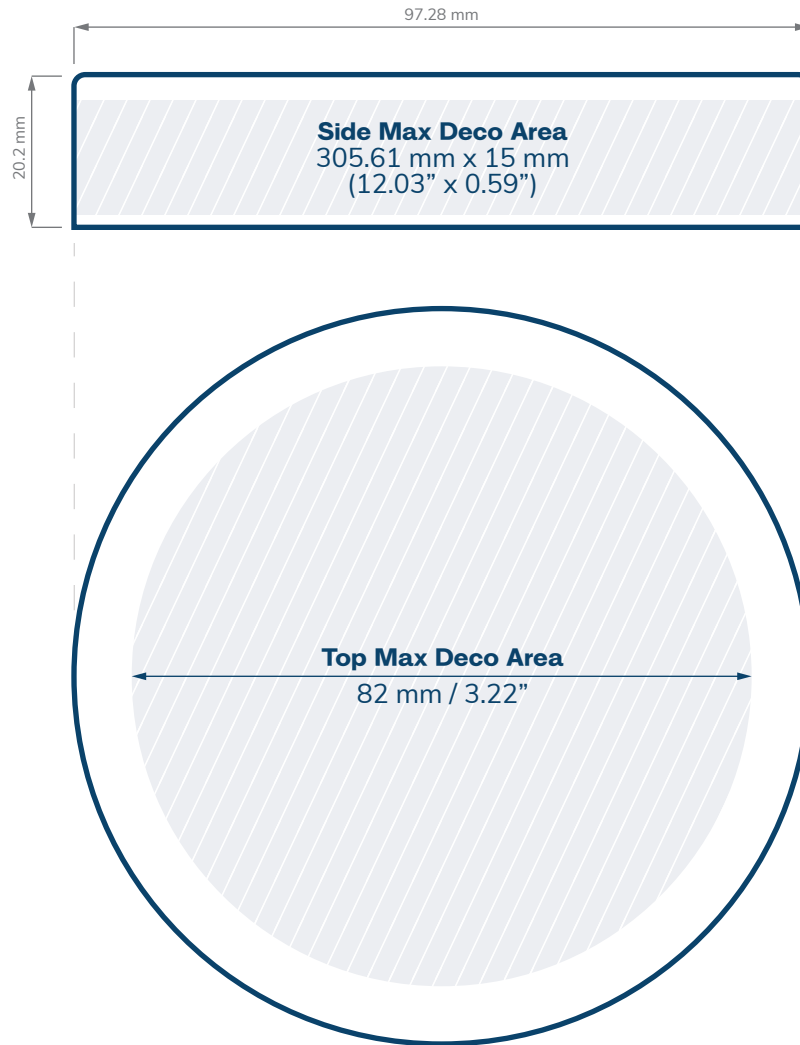

# Child Resistant Closures

Scale = 1:1

Prices subject to change. eBottles is not liable for any inadvertent inaccuracies in this publication.  
Copyright © 2023 eBottles Inc. All Rights Reserved.

SPECIFICATIONS

# 66 mm Child Resistant Closures

66 mm SMOOTH SIDED

66 mm TALL SMOOTH SIDED

66 mm ROUNDED EDGE

Scale = 1:1

Prices subject to change. eBottles is not liable for any inadvertent inaccuracies in this publication. Copyright © 2023 eBottles Inc. All Rights Reserved.

# 89 mm Child Resistant Closures

**89 mm STRAIGHT SIDED**

Scale = 1:1

Prices subject to change. eBottles is not liable for any inadvertent inaccuracies in this publication.  
Copyright © 2023 eBottles Inc. All Rights Reserved.