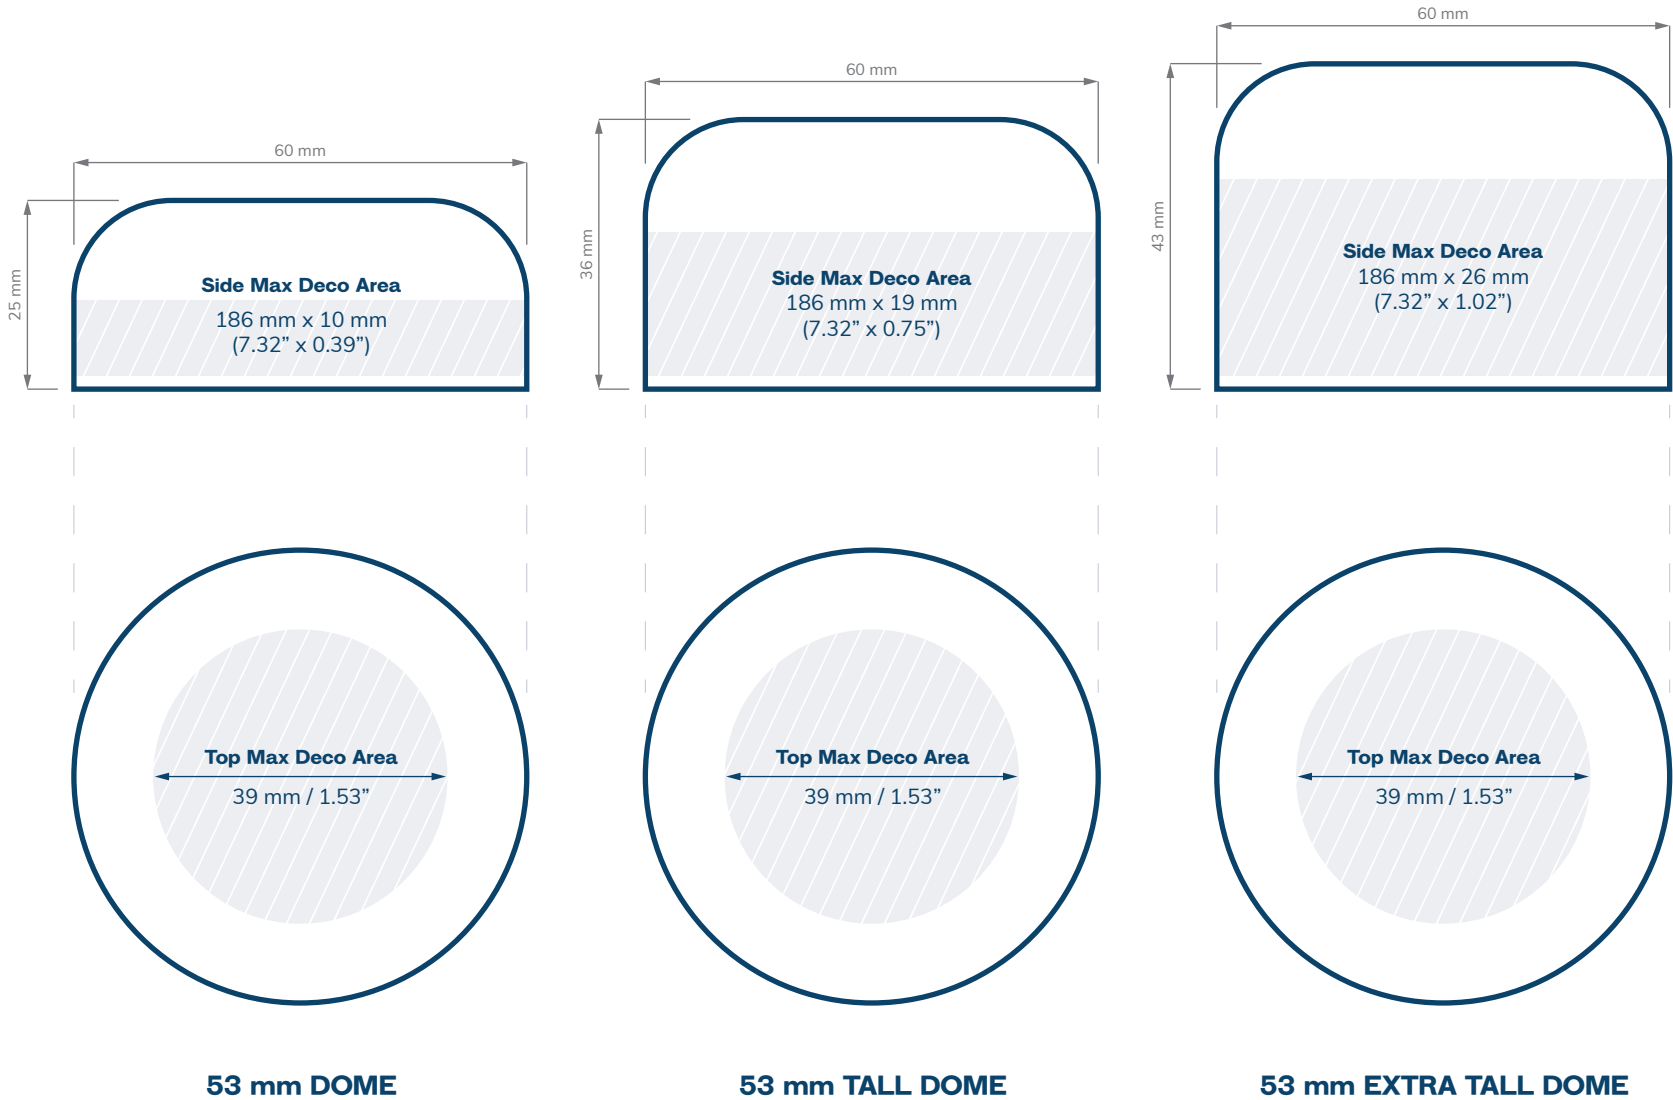

# Child Resistant Closures

Scale = 1:1

Prices subject to change. eBottles is not liable for any inadvertent inaccuracies in this publication. Copyright © 2023 eBottles Inc. All Rights Reserved.

# Child Resistant Closures

53 mm DOME

53 mm TALL DOME

53 mm EXTRA TALL DOME

Scale = 1:1

Prices subject to change. eBottles is not liable for any inadvertent inaccuracies in this publication. Copyright © 2023 eBottles Inc. All Rights Reserved.

# 66 mm Child Resistant Closures

66 mm SMOOTH SIDED

66 mm TALL SMOOTH SIDED

66 mm ROUNDED EDGE

Scale = 1:1

Prices subject to change. eBottles is not liable for any inadvertent inaccuracies in this publication. Copyright © 2023 eBottles Inc. All Rights Reserved.

# 89 mm Child Resistant Closures

**89 mm STRAIGHT SIDED**

Scale = 1:1

Prices subject to change. eBottles is not liable for any inadvertent inaccuracies in this publication.  
Copyright © 2023 eBottles Inc. All Rights Reserved.