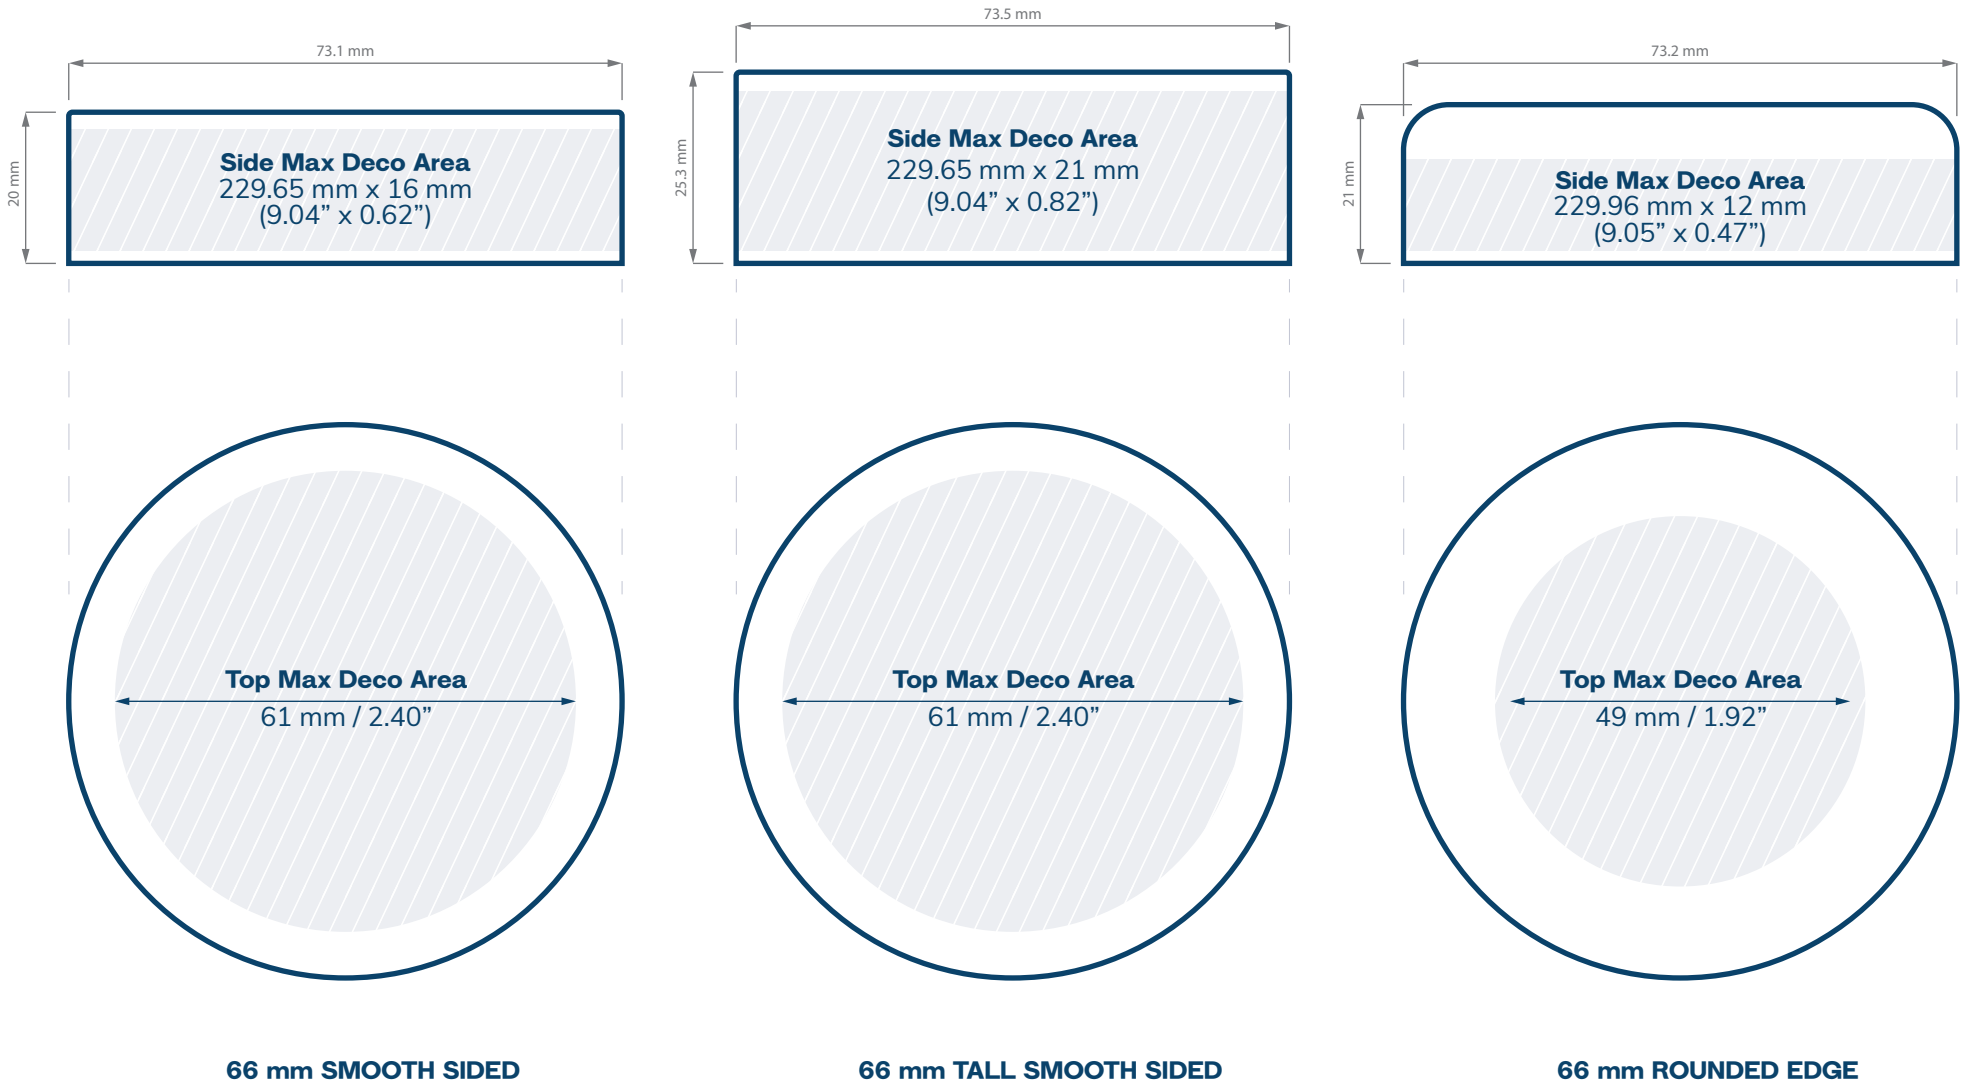

# Child Resistant Closures

53 mm DOME

53 mm TALL DOME

53 mm EXTRA TALL DOME

Scale = 1:1

Prices subject to change. eBottles is not liable for any inadvertent inaccuracies in this publication. Copyright © 2023 eBottles Inc. All Rights Reserved.

# Child Resistant Closures

Scale = 1:1

Prices subject to change. eBottles is not liable for any inadvertent inaccuracies in this publication.  
Copyright © 2023 eBottles Inc. All Rights Reserved.

SPECIFICATIONS

# 66 mm Child Resistant Closures

66 mm SMOOTH SIDED

66 mm TALL SMOOTH SIDED

66 mm ROUNDED EDGE

Scale = 1:1

Prices subject to change. eBottles is not liable for any inadvertent inaccuracies in this publication. Copyright © 2023 eBottles Inc. All Rights Reserved.

# 89 mm Child Resistant Closures

**89 mm STRAIGHT SIDED**

Scale = 1:1

Prices subject to change. eBottles is not liable for any inadvertent inaccuracies in this publication.  
Copyright © 2023 eBottles Inc. All Rights Reserved.