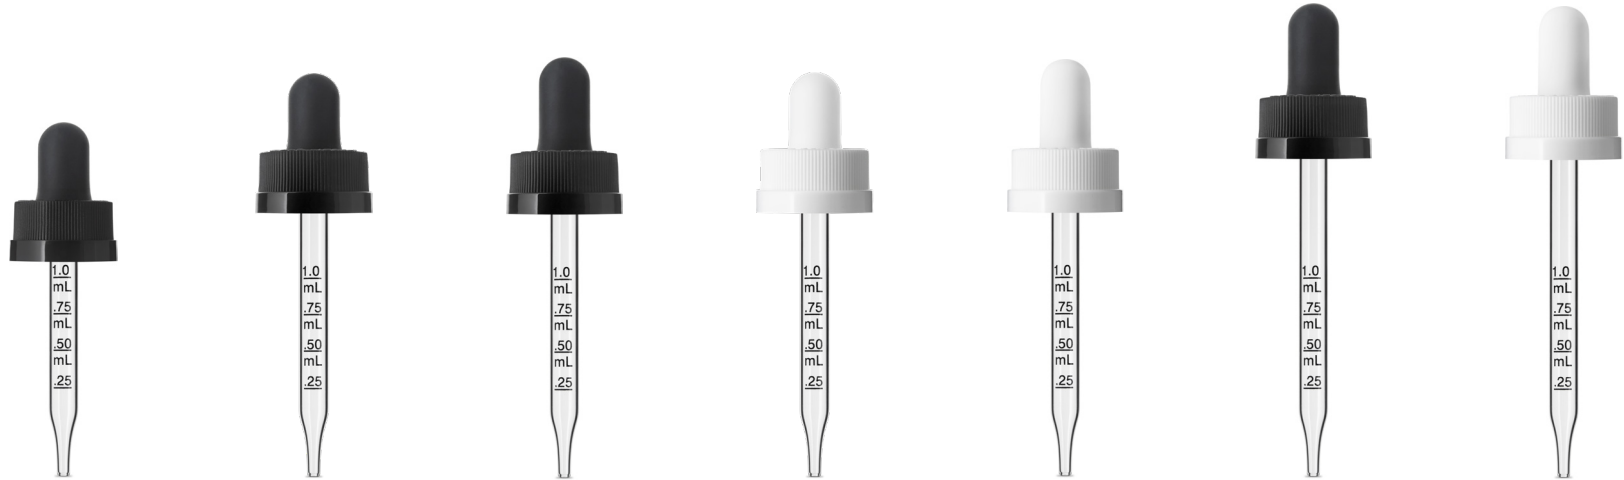

PRICING

Smooth Sided CR Droppers

WITH PLASTIC PIPETTES - GRADUATED

Child resistant smooth sided droppers with plastic pipettes are a smart and safe choice for ethanol based products. Bulbs hold 0.8 ml or 1 ml, enough for more than 10 to 20 drops per squeeze.

PRICING

Ribbed CR Droppers

WITH GLASS PIPETTES - NON GRADUATED

Child resistant ribbed droppers with non-graduated glass pipettes pair with corresponding tincture bottles. Bulbs hold 0.8 ml or 1 ml, enough for more than 10 to 20 drops per squeeze.

SIZE	18 mm	20 mm	20 mm	20 mm	20 mm
PIPETTE	2.5" - 1/2 oz	2.75" - 1 oz	2.75" - 1 oz	2.75" - 1 oz	3.25" - 2 oz
COLOR	Black cap + Black bulb	Black cap + Black bulb	Black cap + White bulb	White cap + White bulb	Black cap + Black bulb
BULB	0.8 ml	0.8 ml or 1 ml	0.8 ml or 1 ml	0.8 ml or 1 ml	0.8 ml or 1 ml
CASE QTY	2,000	1,600	1,600	1,600	1,250
PALLET QTY	54,000 pcs	57,600 pcs	57,600 pcs	57,600 pcs	TBD
10K+	\$0.137	\$0.148	\$0.148	\$0.148	\$0.211
25K+	\$0.130	\$0.140	\$0.140	\$0.140	\$0.200
50K+	\$0.114	\$0.124	\$0.124	\$0.124	\$0.176

PRICING

Ribbed CR Droppers

WITH GLASS PIPETTES - GRADUATED

Child resistant ribbed droppers with graduated glass pipettes pair with corresponding tincture bottles. Bulbs hold 0.8 ml or 1 ml, enough for more than 10 to 20 drops per squeeze.