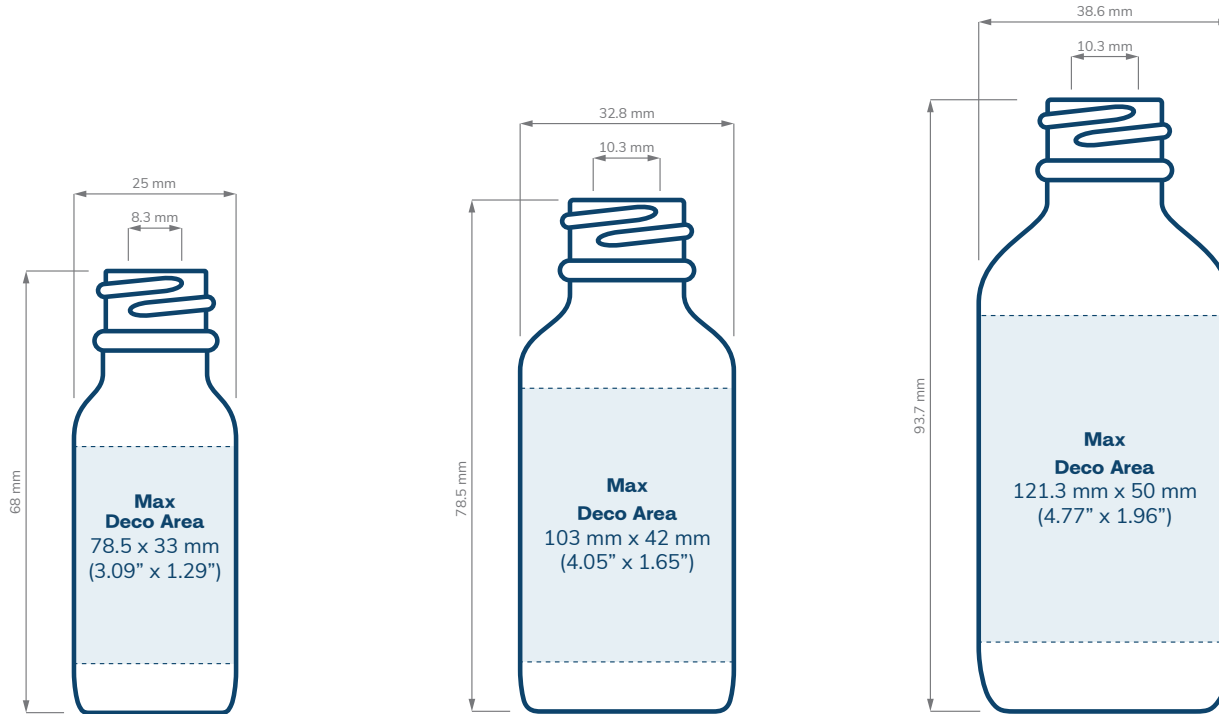

Codes - Amber: 1472. Cobalt: 1473. Green: 1697

SIZE	0.5 oz	1 oz	2 oz	0.5 oz	1 oz	2 oz	0.5 oz	1 oz
NECK	18 mm	20 mm	20 mm	18 mm	20 mm	20 mm	18 mm	20 mm
PIPETTE	2.5"	2.75"	3.25"	2.5"	2.75"	3.25"	2.5"	2.75"
COLOR	Amber	Amber	Amber	Cobalt Blue	Cobalt Blue	Cobalt Blue	Green	Green
CASE QTY	540	360	240	540	360	240	540	360
PALLET QTY	48,600 pcs	28,800 pcs	15,120 pcs	48,600 pcs	28,800 pcs	15,120 pcs	48,600 pcs	28,800 pcs
10K+	\$0.145	\$0.178	\$0.289	\$0.178	\$0.345	\$0.623	\$0.200	\$0.234
25K+	\$0.137	\$0.168	\$0.273	\$0.168	\$0.326	\$0.588	\$0.189	\$0.221
50K+	\$0.120	\$0.148	\$0.241	\$0.148	\$0.287	\$0.519	\$0.167	\$0.195

SPECIFICATIONS

Glass Dropper Bottles

CHILD RESISTANT

SIZE	0.5 oz	1 oz	2 oz
NECK	18/400	20/400	20/400
HOLDS	0.5 oz	1 oz	2 oz
DIAMETER	25 mm	32.8 mm	38.6 mm
HEIGHT	68 mm	78.5 mm	93.7 mm
OPENING (ID)	8.3 mm	10.3 mm	10.3 mm
HEIGHT WITH CHILD RESISTANT (CR) CLOSURES	93 mm (With 0.8 ml bulb)	106.5 mm (With 1 ml bulb)	121.7 mm (With 1 ml bulb)

PRICING

Smooth Sided CR Droppers

WITH PLASTIC PIPETTES - GRADUATED

Child resistant smooth sided droppers with plastic pipettes are a smart and safe choice for ethanol based products. Bulbs hold 0.8 ml or 1 ml, enough for more than 10 to 20 drops per squeeze.