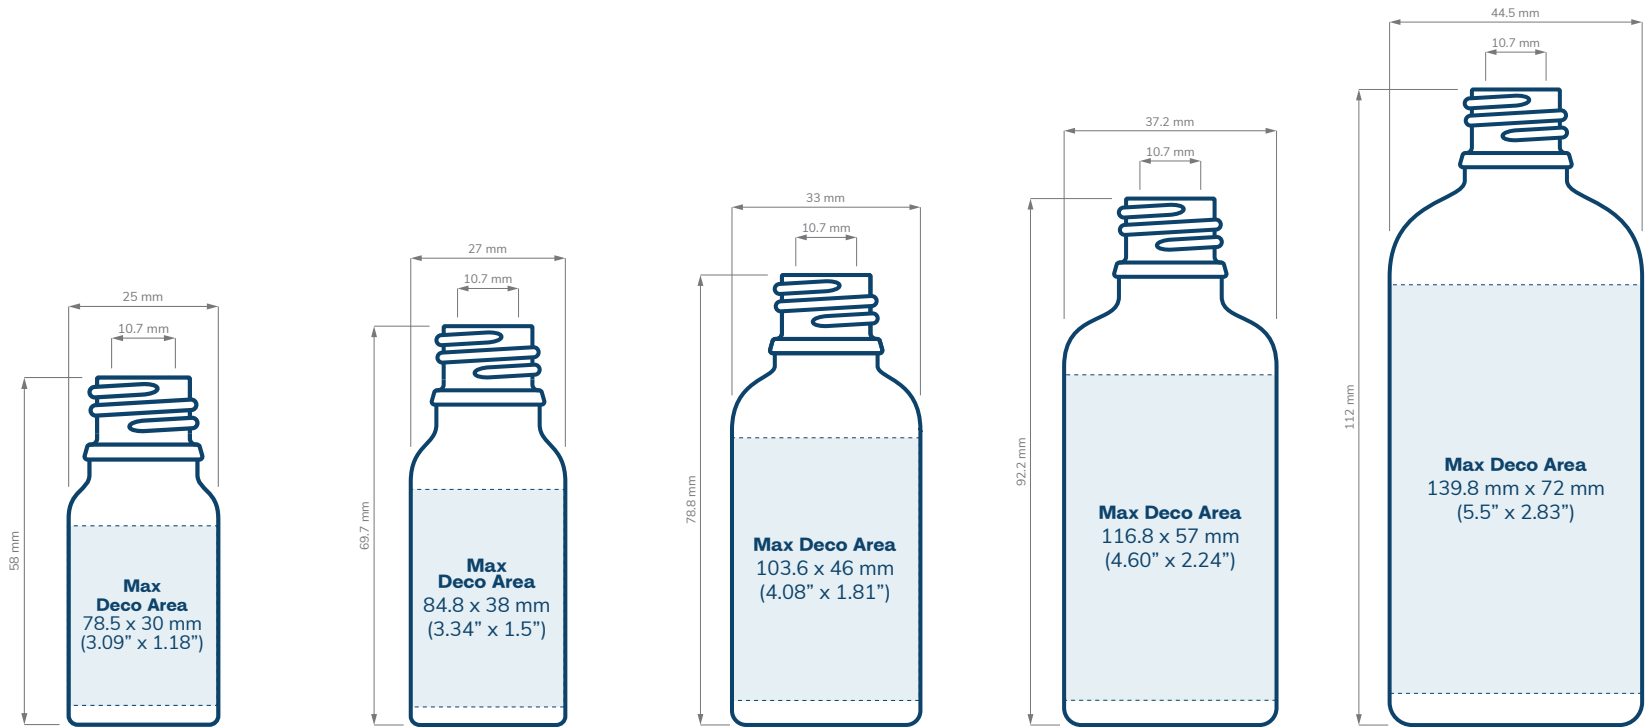

SPECIFICATIONS

Glass Dropper Bottles

CHILD RESISTANT

SIZE	0.5 oz	1 oz	2 oz
NECK	18/400	20/400	20/400
HOLDS	0.5 oz	1 oz	2 oz
DIAMETER	25 mm	32.8 mm	38.6 mm
HEIGHT	68 mm	78.5 mm	93.7 mm
OPENING (ID)	8.3 mm	10.3 mm	10.3 mm
HEIGHT WITH CHILD RESISTANT (CR) CLOSURES	93 mm (With 0.8 ml bulb)	106.5 mm (With 1 ml bulb)	121.7 mm (With 1 ml bulb)

Code: #1582

SIZE	10 ml		15 ml		30 ml			50 ml		100 ml	
NECK	DIN 18		DIN 18		DIN 18			DIN 18		DIN 18	
CASE QTY	390 / 768		336		330			264		140	
PALLET QTY	61,440 pcs		42,120 pcs		26,400 pcs			21,120 pcs		8,960 pcs	
COLOR	Clear / Amber		Clear	Amber	Clear	Amber	Cobalt Blue	Clear		Clear	
10K+	\$0.122		\$0.156	\$0.356	\$0.200	\$0.222	\$0.601	\$0.289		\$0.345	
25K+	\$0.116		\$0.147	\$0.336	\$0.189	\$0.210	\$0.567	\$0.273		\$0.326	
50K+	\$0.102		\$0.130	\$0.297	\$0.167	\$0.185	\$0.501	\$0.241		\$0.287	

SPECIFICATIONS

Euro Glass Dropper Bottles - Tamper Evident

CHILD RESISTANT

SIZE	10 ml	15 ml	30 ml	50 ml	100 ml
NECK	DIN 18	DIN 18	DIN 18	DIN 18	DIN 18
HOLDS	10 ml	15 ml	30 ml	10 ml	100 ml
DIAMETER	25 mm	27 mm	33 mm	37.2 mm	44.5 mm
HEIGHT	58 mm	69.7 mm	78.8 mm	92.2 mm	112 mm
OPENING (ID)	10.7 mm	10.7 mm	10.7 mm	10.7 mm	10.7 mm
HEIGHT WITH CHILD RESISTANT (CR) CLOSURES	83 mm (with 0.8 ml bulb)	94.7 mm (with 0.8 ml bulb)	106.8 mm (with 1 ml bulb)	120.2 mm (with 1 ml bulb)	140 mm (with 1 ml bulb)

PRICING

Smooth Sided CR Tamper Evident (TE) Droppers

WITH PLASTIC PIPETTES - GRADUATED

Child resistant and tamper evident with a breakaway ring, smooth sided droppers with embossed graduated plastic pipettes are a smart and safe choice for ethanol based products. Bulbs hold 0.8 ml or 1 ml, enough for more than 10 to 20 drops per squeeze.