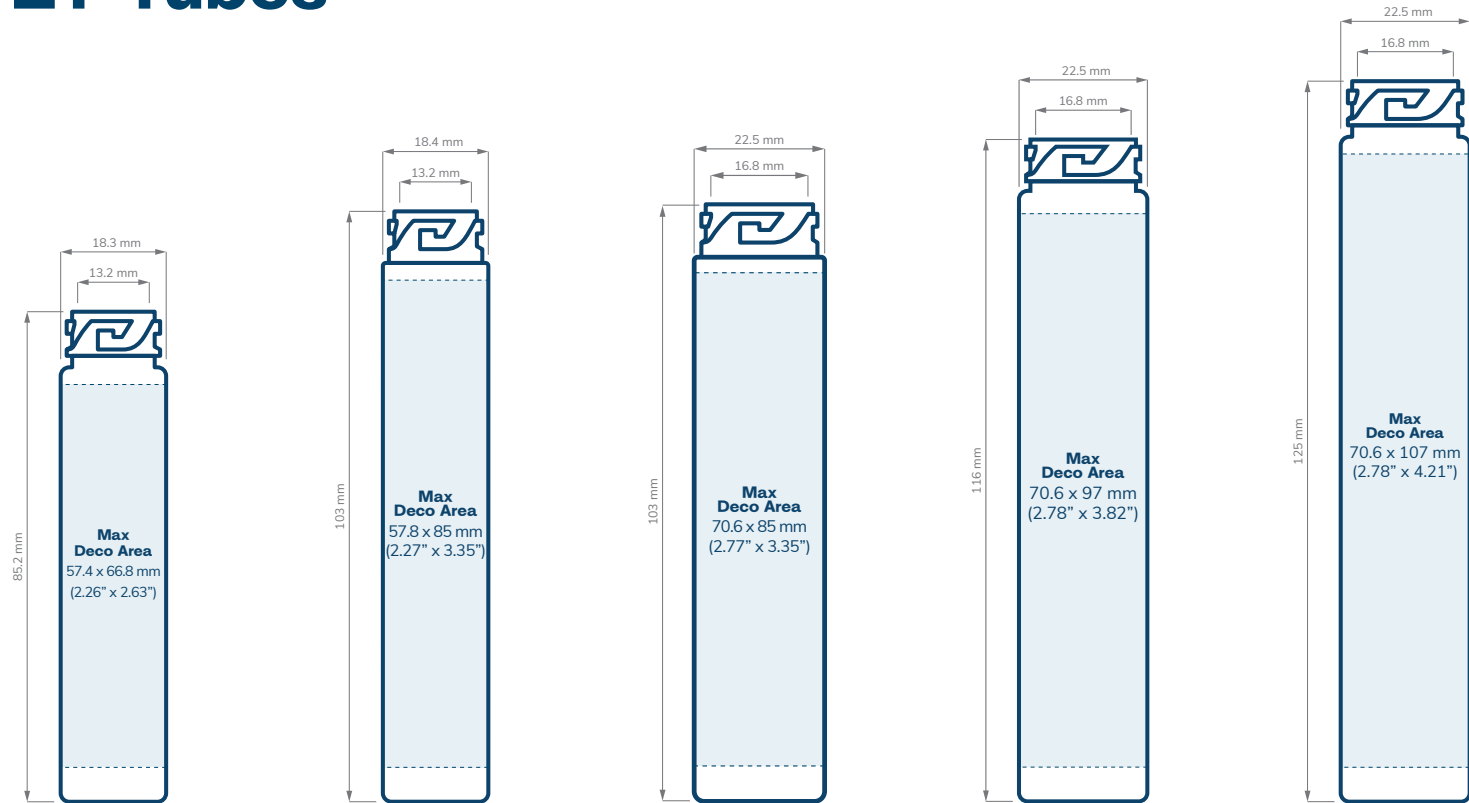

SPECIFICATIONS

Pre-roll PET Tubes

CHILD RESISTANT

SIZE	3.5"	4"	4"	4.5"	5"
NECK	16/LUG	16/LUG	20/LUG	20/LUG	20/LUG
HOLDS	0.5 g Pre-roll	0.5 - 0.75 g Pre-roll	0.5 - 0.75 g Pre-roll	0.5 - 0.75 g Pre-roll	0.5 - 1 g Pre-roll
DIAMETER	18.4 mm	18.4 mm	22.5 mm	22.5 mm	22.5 mm
HEIGHT	84.6 mm	103 mm	103 mm	116 mm	125 mm
OPENING (ID)	13.2 mm	13.2 mm	16.8 mm	16.8 mm	16.8 mm
HEIGHT WITH CHILD RESISTANT (CR) CLOSURES	Straight: 89.7 mm Dome: 89.8 mm Ribbed Text Style: 90.2 mm	Straight: 107.5 mm Dome: 107.6 mm Ribbed Text Style: 108 mm	Straight & Dome: 107.8 mm Ribbed Text Style: 108.1 mm Smooth Pictorial: 107.8 mm Extra Tall: 120.7 mm	Straight & Dome: 120.8 mm Ribbed Text Style: 121.1 mm Smooth Pictorial: 120.8 mm Extra Tall: 133.7 mm	Straight & Dome: 129.8 mm Ribbed Text Style: 130.1 mm Smooth Pictorial: 129.8 mm Extra Tall: 142.7 mm