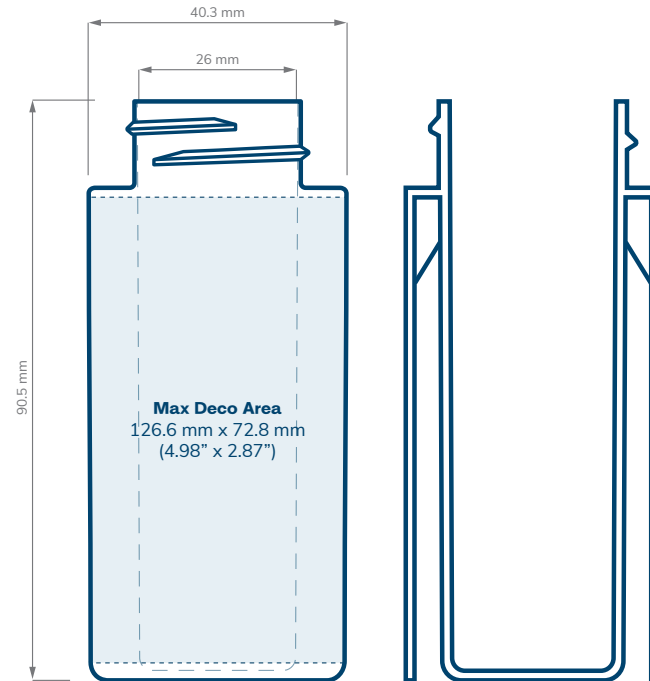

eBottles | 561-203-2779

Copyright © eBottles Inc. All Rights Reserved.

PRICING

Double Shell - Multipack

CHILD RESISTANT

Our 33 mm PP double shell was design for easier access to your pre-rolls. The double shell provides a smooth interior so your pre-rolls don't get caught inside while also maximizing label space & deco area.

Code - 1963

SIZE	33 mm	
MATERIAL	PP	PP
PRE-ROLL SIZE	80 mm (0.5-1 g)	80 mm (0.5-1 g)
COLOR	Black	White
CASE QTY	720	720
PALLET QTY	21,600 pcs	21,600 pcs
10K+	\$0.272	\$0.272
25K+	\$0.257	\$0.257
50K+	\$0.242	\$0.242

SPECIFICATIONS

Double Shell - Multipack

CHILD RESISTANT

NAME	Double Shell 33 mm
NECK	33 mm
HOLDS (PRE-ROLL SIZE)	80 mm (0.5-1 g)
DIAMETER	40.3 mm
HEIGHT	90.5 mm
OPENING (ID)	26 mm

HEIGHT WITH
CHILD RESISTANT
(CR) CLOSURES

Straight Sided: 94.9 mm

PRICING

24/LUG, 28 mm, 33 mm & 38 mm Closures

CHILD RESISTANT

All of our child resistant closures are in compliance with the Consumer Product Safety Commission 16CFR 1700.20

Smooth Sided
24/LUG