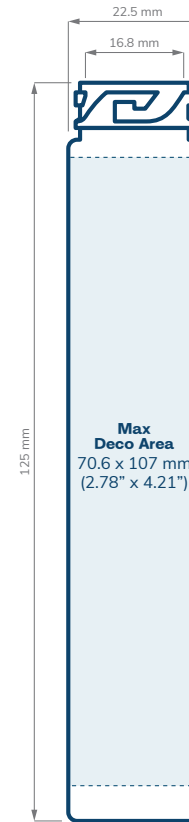

SPECIFICATIONS

Vape Cart Bottles

CHILD RESISTANT

SIZE	3" with Holder	3.5"
NECK	20/LUG	20 mm
DIAMETER	21.8 mm	23 mm
HEIGHT	80 mm	84 mm
OPENING (ID)	16.8 mm	13 mm
HEIGHT WITH CHILD RESISTANT (CR) CLOSURES	Straight: 84.8 mm Dome: 84.8 mm Ribbed Text Style: 85.1 mm Straight Pictorial: 84.8 mm Extra Tall: 97.7 mm	Dome: 88.5 mm Ribbed Pictorial: 90 mm

25% to 100% PCR Material

SIZE	4"	5"
NECK	16/LUG	20/LUG
COLOR	Clear Black White	Clear Black White
CASE QTY	2400	1900
PALLET QTY	96,000 pcs	47,500 pcs
10K+	\$0.198	\$0.267
25K+	\$0.187	\$0.252
50K+	\$0.176	\$0.237

SPECIFICATIONS

Disposable Vape Pen PET Tube

CHILD RESISTANT

SIZE	4"	5"
NECK	16/LUG	20/LUG
DIAMETER	18.4 mm	22.5 mm
HEIGHT	103 mm	125 mm
OPENING (ID)	13.2 mm	16.8 mm
HEIGHT WITH CHILD RESISTANT (CR) CLOSURES	Straight: 107.5 mm Dome: 107.6 mm Ribbed Text Style: 108 mm	Straight & Dome: 129.8 mm Ribbed Text Style: 130.1 mm Smooth Pictorial: 129.8mm Extra Tall: 142.7 mm