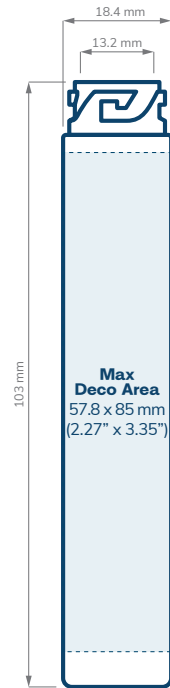

SPECIFICATIONS

Vape Cart PET Tubes

CHILD RESISTANT

SIZE	2.66"	3"	3.5"	3.5"
NECK	16/LUG	20/LUG	16/LUG	20/LUG
DIAMETER	18.4 mm	22.5 mm	18.3 mm	22.5 mm
HEIGHT	68 mm	78.5 mm	85.2 mm	84.6 mm
OPENING (ID)	13.2 mm	16.8 mm	13.2 mm	16.8 mm
HEIGHT WITH CHILD RESISTANT (CR) CLOSURES	Straight: 72.5 mm Dome: 72.6 mm Ribbed Text Style: 73 mm	Straight: 83.3 mm Dome: 83.3 mm Ribbed Text Style: 83.6 mm Smooth Pictorial: 83.3 mm Extra Tall: 96.2 mm	Straight: 89.7 mm Dome: 89.8 mm Ribbed Text Style: 90.2 mm	Straight: 89.4 mm Dome: 89.4 mm Ribbed Text Style: 89.7 mm Smooth Pictorial: 89.4 mm Extra Tall: 102.3 mm

SPECIFICATIONS

Vape Cart Bottles

CHILD RESISTANT

SIZE	3" with Holder	3.5"
NECK	20/LUG	20 mm
DIAMETER	21.8 mm	23 mm
HEIGHT	80 mm	84 mm
OPENING (ID)	16.8 mm	13 mm
HEIGHT WITH CHILD RESISTANT (CR) CLOSURES	Straight: 84.8 mm Dome: 84.8 mm Ribbed Text Style: 85.1 mm Straight Pictorial: 84.8 mm Extra Tall: 97.7 mm	Dome: 88.5 mm Ribbed Pictorial: 90 mm

25% to 100% PCR Material

SIZE	4"	5"
NECK	16/LUG	20/LUG
COLOR	Clear Black White	Clear Black White
CASE QTY	2400	1900
PALLET QTY	96,000 pcs	47,500 pcs
10K+	\$0.198	\$0.267
25K+	\$0.187	\$0.252
50K+	\$0.176	\$0.237

SPECIFICATIONS

Disposable Vape Pen PET Tube

CHILD RESISTANT

SIZE	4"	5"
NECK	16/LUG	20/LUG
DIAMETER	18.4 mm	22.5 mm
HEIGHT	103 mm	125 mm
OPENING (ID)	13.2 mm	16.8 mm
HEIGHT WITH CHILD RESISTANT (CR) CLOSURES	Straight: 107.5 mm Dome: 107.6 mm Ribbed Text Style: 108 mm	Straight & Dome: 129.8 mm Ribbed Text Style: 130.1 mm Smooth Pictorial: 129.8mm Extra Tall: 142.7 mm