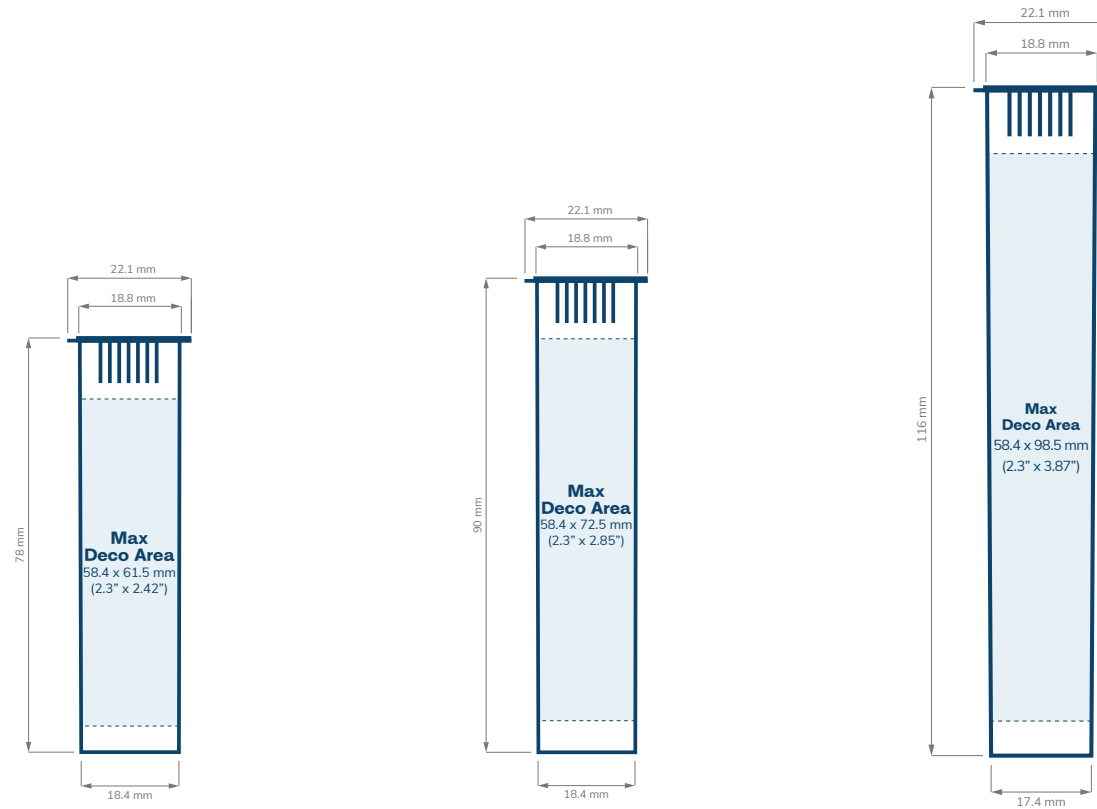

SPECIFICATIONS

Pre-roll Tubes - Pop Tops

CHILD RESISTANT

SIZE	78 mm	90 mm	116 mm
HOLDS	0.5 g Pre-roll	0.5 g Pre-roll	0.5 - 1 g Pre-roll
DIAMETER	22.1 mm	22.1 mm	22.1 mm
HEIGHT	78 mm	90 mm	116 mm
OPENING (ID)	18.8 mm	18.8 mm	18.8 mm

Scale = 1:1

eBottles | 561-203-2779

Copyright © eBottles Inc. All Rights Reserved.