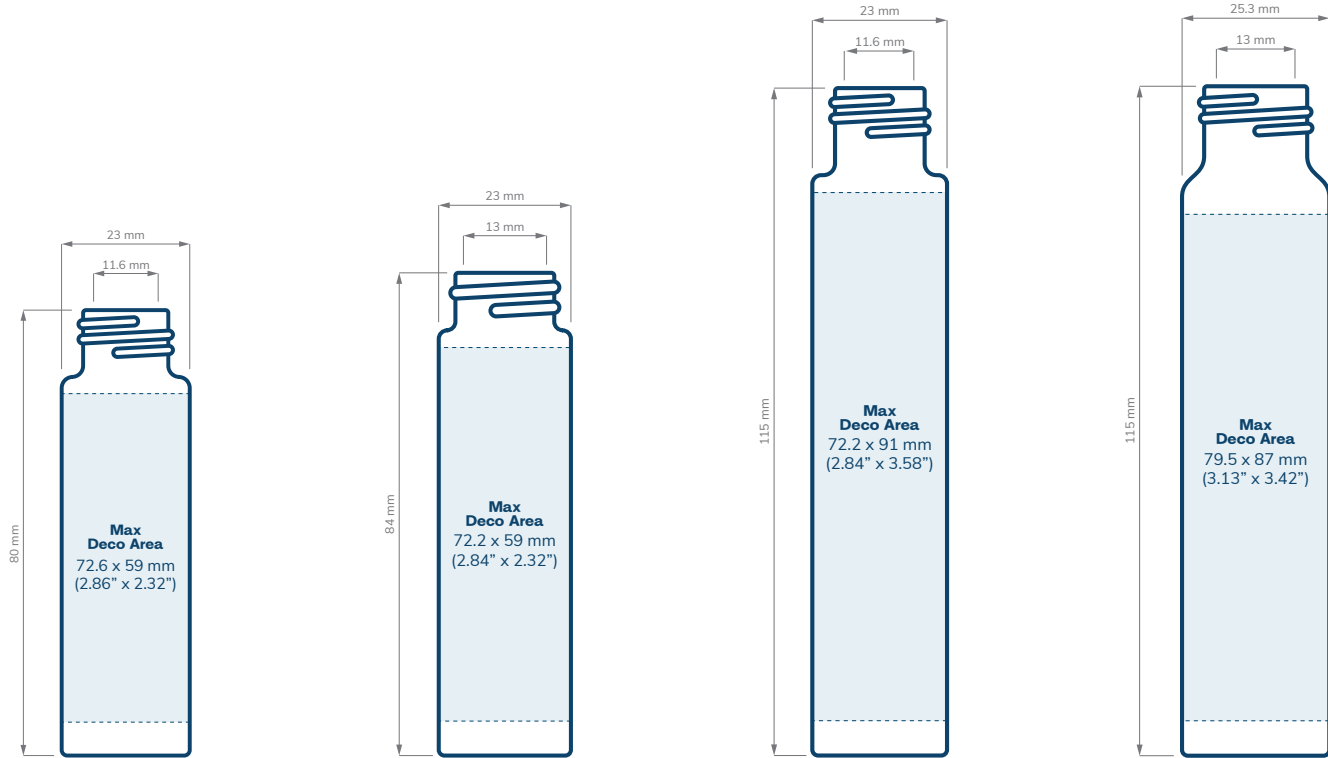

SPECIFICATIONS

Pre-roll Glass Tubes

CHILD RESISTANT

SIZE	3.15"	3.5"	4.5"	4.5"
NECK	18 mm	20 mm	18 mm	20 mm
HOLDS	0.5 g Pre-roll	0.5 g Pre-roll	0.5 - 1 g Pre-roll	0.5 - 1 g Pre-roll
DIAMETER	23 mm	23 mm	23 mm	25.3 mm
HEIGHT	80 mm	84 mm	115 mm	115 mm
OPENING (ID)	11.6 mm	13 mm	11.6 mm	13 mm
HEIGHT WITH CHILD RESISTANT (CR) CLOSURES	Dome: 85 mm	Dome: 88.5 mm Ribbed Pictorial: 90 mm	Dome: 120 mm	Dome: 19.5 mm Ribbed Pictorial: 121 mm