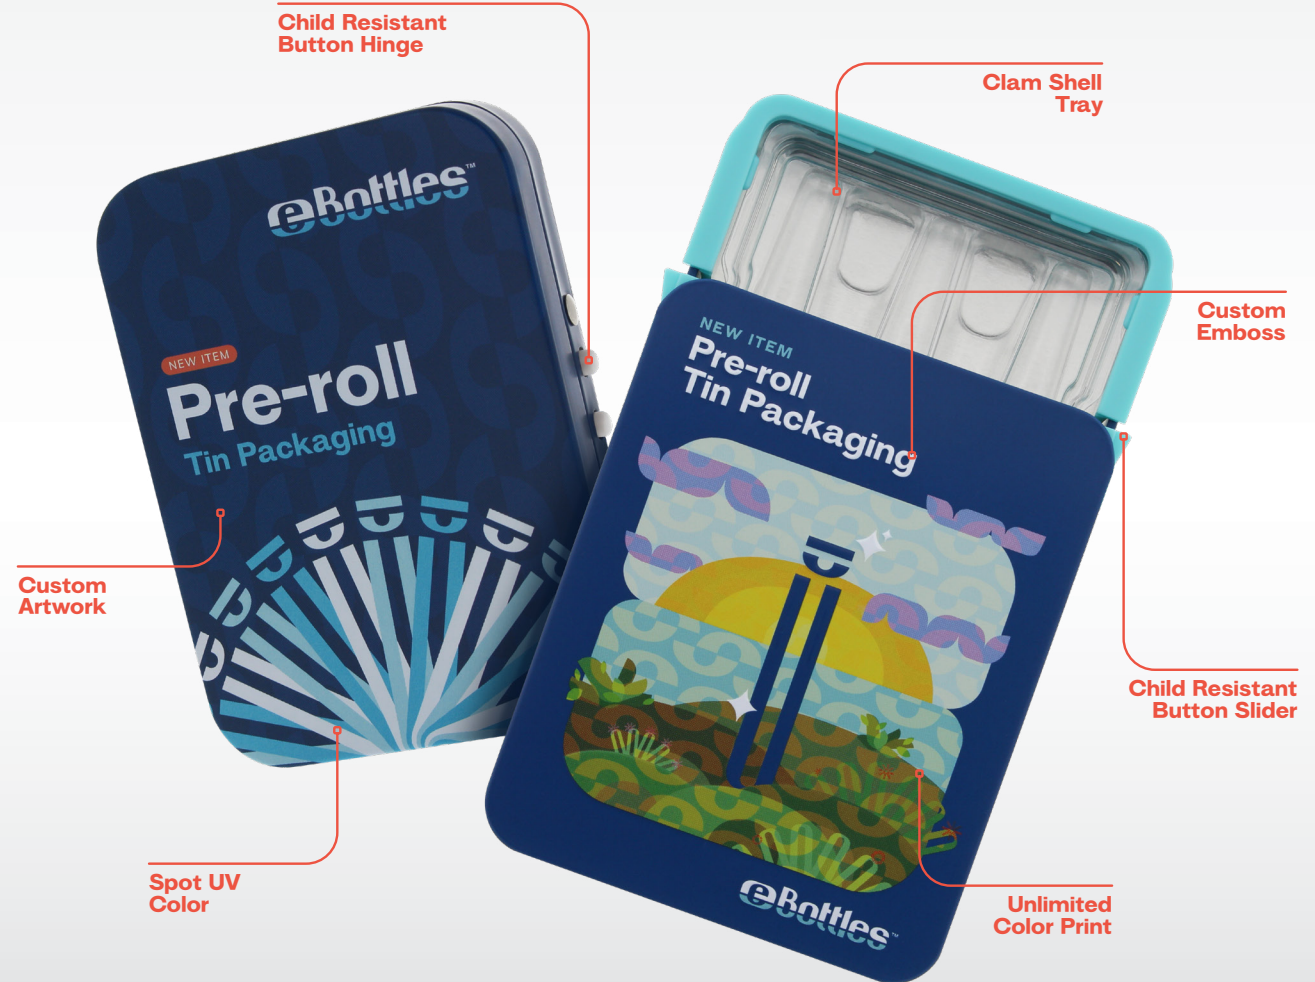

Scale = 1:1

eBottles | 561-203-2779

Copyright © eBottles Inc. All Rights Reserved.

NEW

Tin Packaging.

Completely customizable, child resistant tins are available in a wide variety of styles and sizes.

Choose a CR Button Slider or Button Hinged Tin for everything from mini pre-rolls to king size joints and edibles. With unlimited printing capabilities and options for emboss, deboss and spot UV, tins are seamlessly branded. Available with clamshell and open tray inserts to keep your products safe and secure.