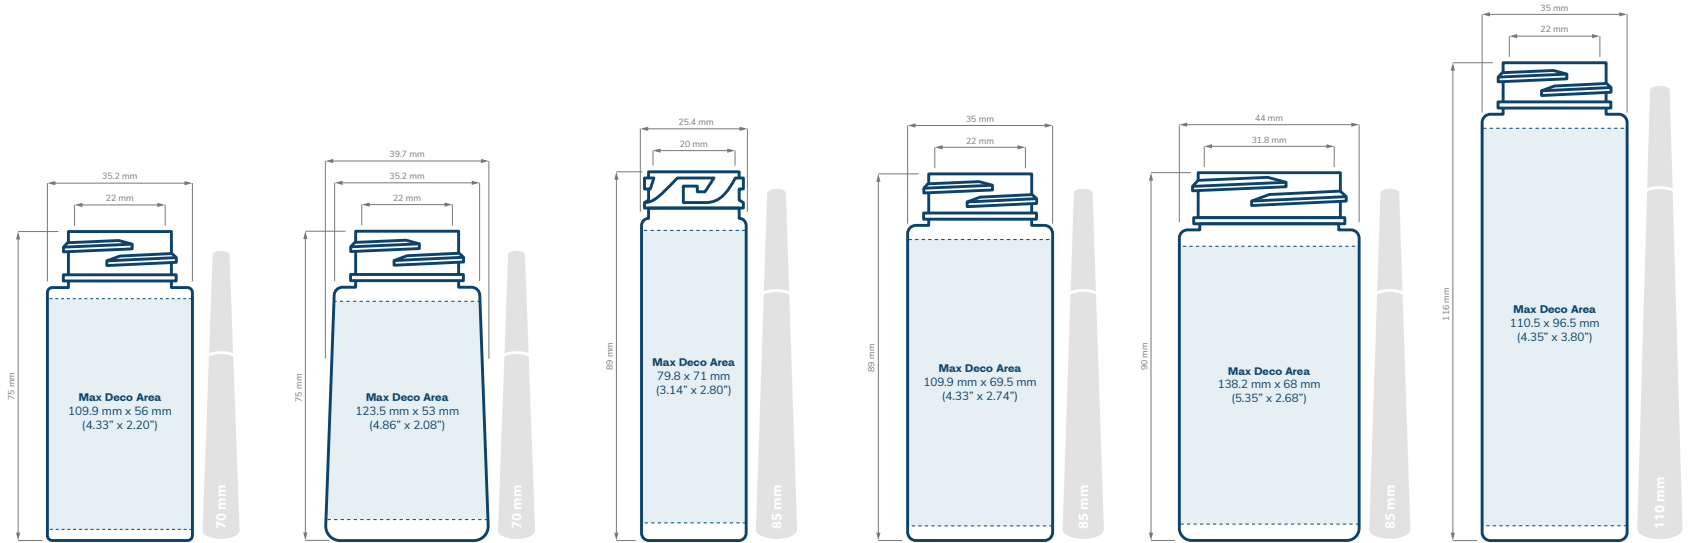

SPECIFICATIONS

Multipack Pre-roll - PET

CHILD RESISTANT

SIZE	Mini	Mini Oval	Classic 24	Classic 28	Classic 38	King
NECK	28 mm	28 mm	24/LUG	28 mm	38 mm	28 mm
HOLDS (PRE-ROLL SIZE)	5 x 70 mm (0.3-0.5 g)	5 x 70 mm (0.3-0.5 g)	3 x 85 mm (0.5-1 g)	5 x 85 mm (0.5 g)	5 x 85 mm (0.5-1 g)	5 x 110 mm (0.7-1 g)
DIAMETER	35.2 mm	35.2 mm & 39.7 mm	25.4 mm	35 mm	44 mm	35 mm
HEIGHT	75 mm	75 mm	89 mm	89 mm	90 mm	116 mm
OPENING (ID)	22 mm	22 mm	20 mm	22 mm	31.8 mm	22 mm
HEIGHT WITH CHILD RESISTANT (CR) CLOSURES	Straight Sided: 80.1 mm	Straight Sided: 80.1 mm	Straight Sided: 94.1 mm	Straight Sided: 94.1 mm	Straight Sided: 95.1 mm Dome: 102.7 mm	Straight Sided: 121.1 mm