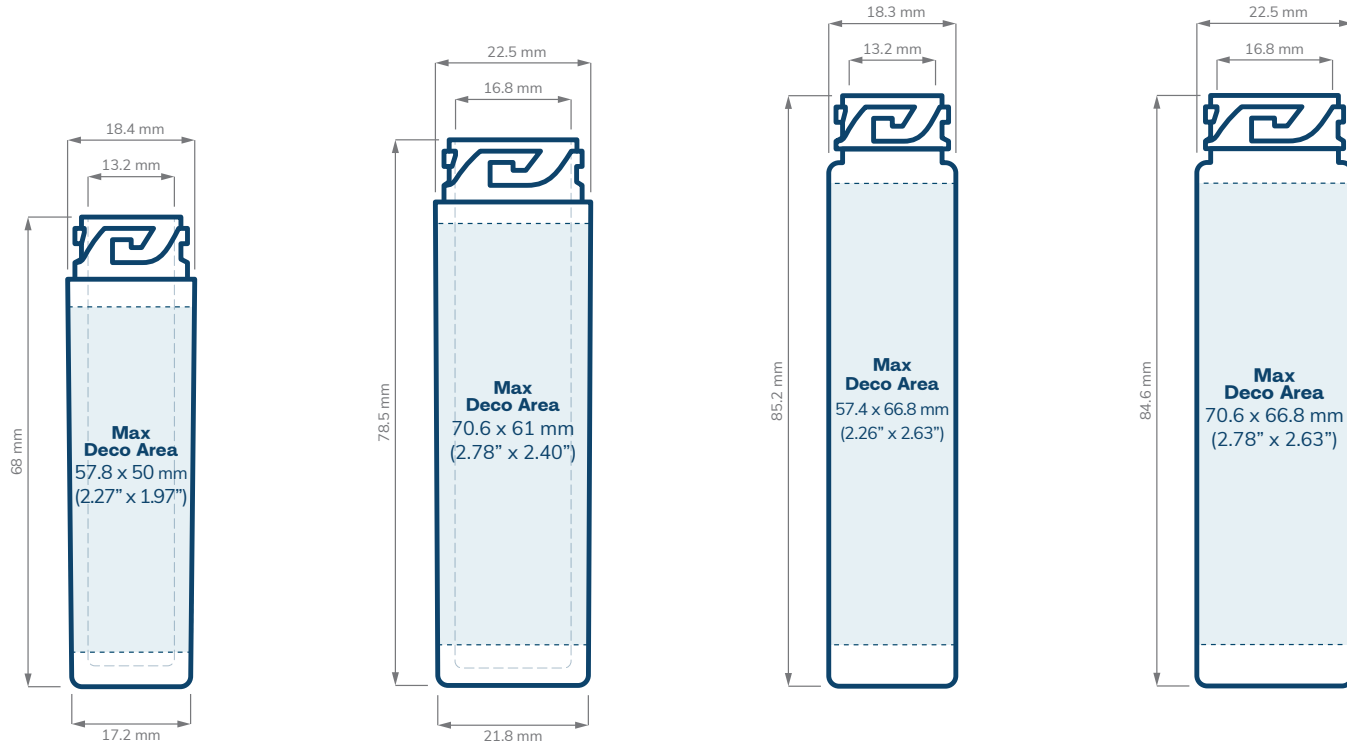

SPECIFICATIONS

Vape Cart PET Tubes

CHILD RESISTANT

SIZE	2.66"	3"	3.5"	3.5"
NECK	16/LUG	20/LUG	16/LUG	20/LUG
DIAMETER	18.4 mm	22.5 mm	18.3 mm	22.5 mm
HEIGHT	68 mm	78.5 mm	85.2 mm	84.6 mm
OPENING (ID)	13.2 mm	16.8 mm	13.2 mm	16.8 mm
HEIGHT WITH CHILD RESISTANT (CR) CLOSURES	Straight: 72.5 mm Dome: 72.6 mm Ribbed Text Style: 73 mm	Straight: 83.3 mm Dome: 83.3 mm Ribbed Text Style: 83.6 mm Smooth Pictorial: 83.3 mm Extra Tall: 96.2 mm	Straight: 89.7 mm Dome: 89.8 mm Ribbed Text Style: 90.2 mm	Straight: 89.4 mm Dome: 89.4 mm Ribbed Text Style: 89.7 mm Smooth Pictorial: 89.4 mm Extra Tall: 102.3 mm