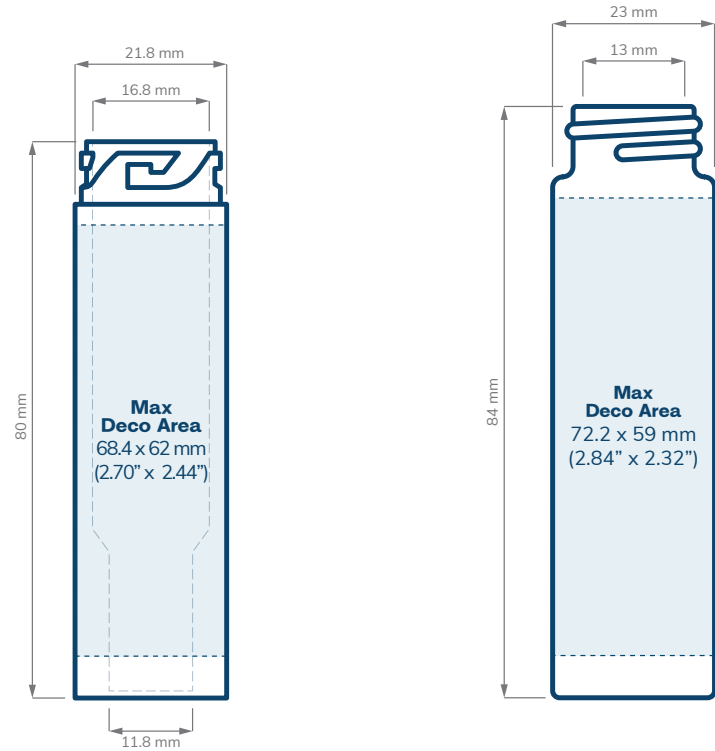

PRICING

Vape Cart Bottles

CHILD RESISTANT

Our patented vape cart design is an eBottles innovation. With a built in holder designed to keep the cartridge vertical, the vape cart is held steady for display and transport. Our small but mighty vape cart package is child resistant, cost effective and helps keep your product upright and leak free.

Codes - 3" w/ Holder: 1811. Glass 3.5": 1615.

PATENTED

SIZE	3" w/ Holder	3.5"
NECK	20/LUG	20 mm
MATERIAL	PS	Glass
COLOR	Clear	Clear
CASE QTY	1000	609
PALLET QTY	56,000 pcs	32,480 pcs
10K+	\$0.245	\$0.515
25K+	\$0.231	\$0.486
50K+	\$0.218	\$0.458

SPECIFICATIONS

Vape Cart Bottles

CHILD RESISTANT

SIZE	3" with Holder	3.5"
NECK	20/LUG	20 mm
DIAMETER	21.8 mm	23 mm
HEIGHT	80 mm	84 mm
OPENING (ID)	16.8 mm	13 mm
HEIGHT WITH CHILD RESISTANT (CR) CLOSURES	Straight: 84.8 mm Dome: 84.8 mm Ribbed Text Style: 85.1 mm Straight Pictorial: 84.8 mm Extra Tall: 97.7 mm	Dome: 88.5 mm Ribbed Pictorial: 90 mm