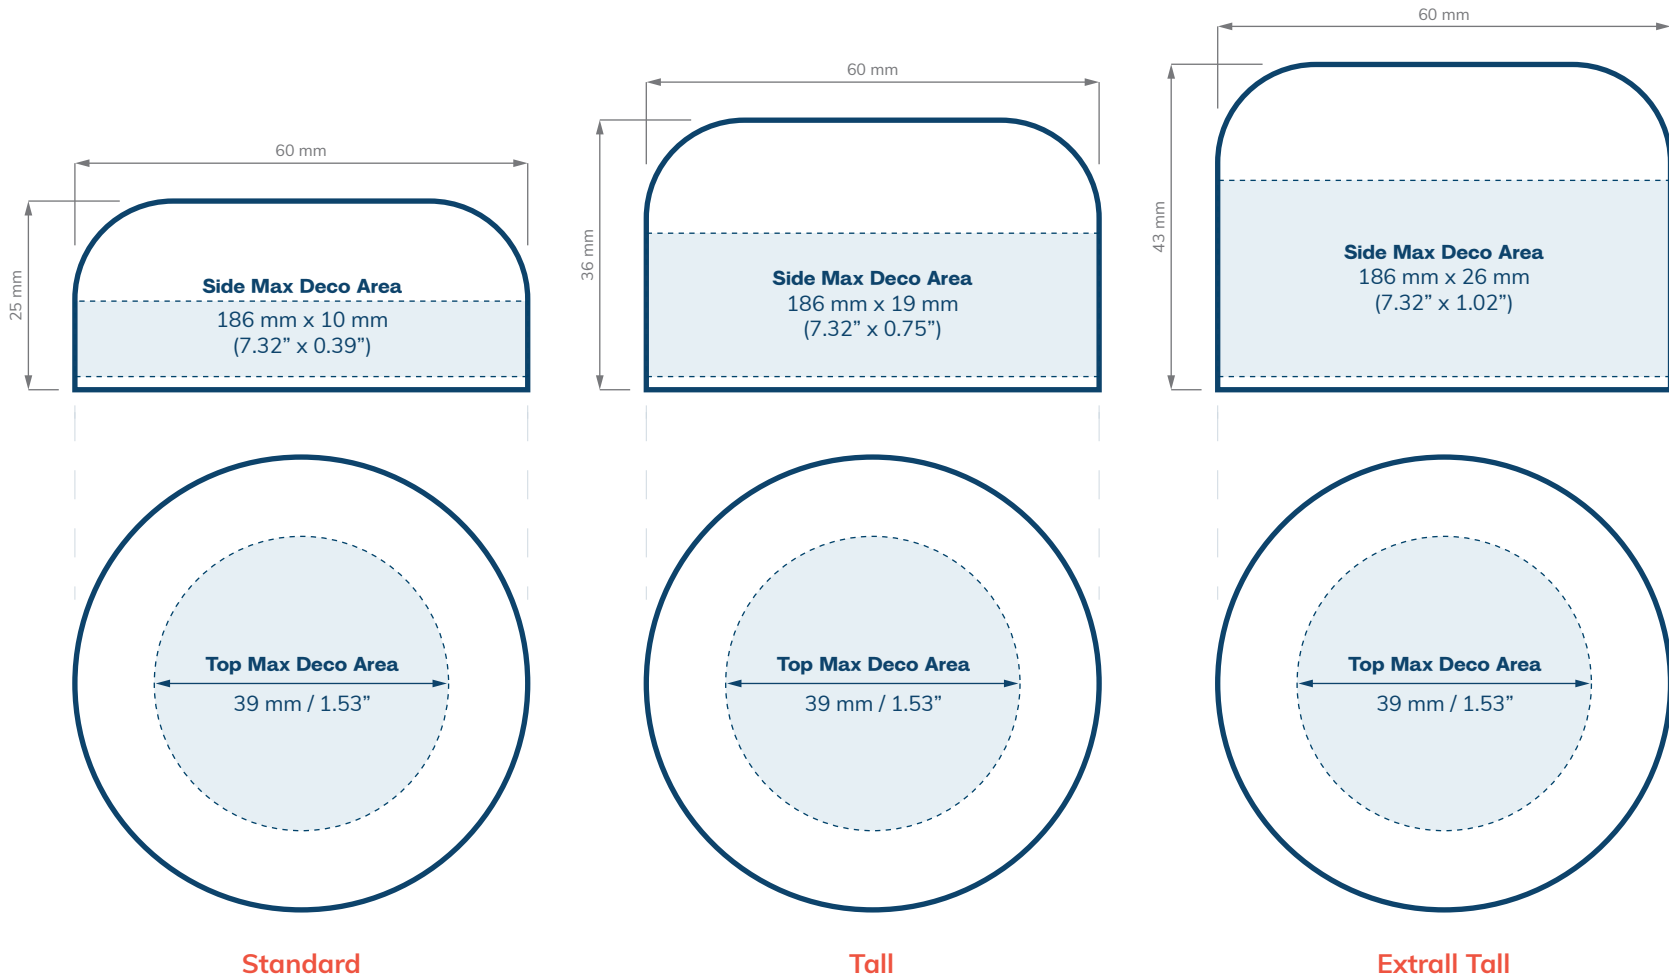

SPECIFICATIONS

Straight Sided Glass Jars

CHILD RESISTANT

SIZE	1 oz	20 dram	30 dram	40 dram	6 oz	60 dram
HOLDS	1 oz, 30 ml 1 gram of flower	2.5 oz, 75 ml 1/8th of flower	3.5 oz, 100 ml 1/8th of flower	4 oz, 120 ml 1/8th - 1/4 oz of flower	5 oz, 180 ml 1/4 oz of flower	5 oz, 180 ml 1/4 oz of flower
DIAMETER	43.3 mm	60 mm	60 mm	60 mm	60 mm	55 mm
HEIGHT	48.6 mm	51.9 mm	64.5 mm	71.5 mm	98.5 mm	116.7 mm
OPENING (ID)	28.6 mm	42.9 mm	42.9 mm	42.9 mm	42.9 mm	42.9 mm
HEIGHT WITH CR CLOSURES	Straight: 53.6 mm Dome: 61.3 mm	Straight: 56.9 mm Dome: 64.6 mm Extra Tall Straight & Dome: 74.7 mm	Straight: 69.5 mm Dome: 77.2 mm Extra Tall Straight & Dome: 87.3 mm	Straight: 76.5 mm Dome: 84.2 mm Extra Tall Straight & Dome: 94.3 mm	Straight: 102.6 mm Dome: 110.3 mm Extra Tall Straight & Dome: 120.4 mm	Straight: 121 mm Dome: 128 mm Extra Tall Straight & Dome: 138.8 mm

CHILD RESISTANT

Scale = 1:1

eBottles | 561-203-2779

Copyright © eBottles Inc. All Rights Reserved.

PRICING

66 mm Straight Sided Glass Jars

CHILD RESISTANT

The 66 mm glass jar features an extra wide opening to accommodate large, fluffy buds and automated filling. These substantial jars feature extra thick, cosmetic grade glass, ensuring an impact resistant package with industry defining brilliance and clarity.

SPECIFICATIONS

66 mm Straight Sided Glass Jars

CHILD RESISTANT

SIZE	20 dram	30 dram
HOLDS	1/8 oz	1/8 oz
DIAMETER	73.4 mm	73.4 mm
HEIGHT	40 mm	49.5 mm
OPENING (ID)	57 mm	57 mm
HEIGHT WITH CHILD RESISTANT (CR) CLOSURES	Straight: 45 mm Dome: 47.25 mm Tall Straight: 50 mm	Straight: 55 mm Dome: 56 mm Tall Straight: 59.5 mm

SPECIFICATIONS

Value Size Straight Sided Glass Jars

CHILD RESISTANT

SIZE	8 oz - 70 mm	16 oz - 89 mm	18 oz - 89 mm
HOLDS	1/2 oz	1 oz	1 oz
DIAMETER	73 mm	90.8 mm	98 mm
HEIGHT	88.9 mm	96 mm	106 mm
OPENING (ID)	53 mm	70 mm	78.5 mm
HEIGHT WITH CHILD RESISTANT (CR) CLOSURES	Ribbed: 96.8 mm	Straight or Ribbed : 103.8 mm	Straight or Ribbed : 111.1 mm