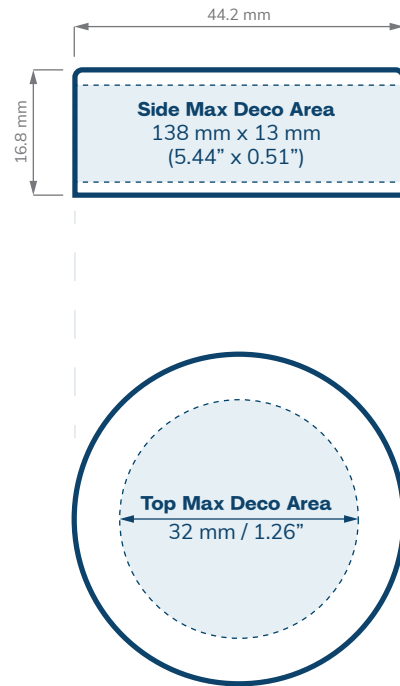

SPECIFICATIONS

Straight Sided Glass Jars

CHILD RESISTANT

SIZE	1 oz	20 dram	30 dram	40 dram	6 oz	60 dram
HOLDS	1 oz, 30 ml 1 gram of flower	2.5 oz, 75 ml 1/8th of flower	3.5 oz, 100 ml 1/8th of flower	4 oz, 120 ml 1/8th - 1/4 oz of flower	5 oz, 180 ml 1/4 oz of flower	5 oz, 180 ml 1/4 oz of flower
DIAMETER	43.3 mm	60 mm	60 mm	60 mm	60 mm	55 mm
HEIGHT	48.6 mm	51.9 mm	64.5 mm	71.5 mm	98.5 mm	116.7 mm
OPENING (ID)	28.6 mm	42.9 mm	42.9 mm	42.9 mm	42.9 mm	42.9 mm
HEIGHT WITH CR CLOSURES	Straight: 53.6 mm Dome: 61.3 mm	Straight: 56.9 mm Dome: 64.6 mm Extra Tall Straight & Dome: 74.7 mm	Straight: 69.5 mm Dome: 77.2 mm Extra Tall Straight & Dome: 87.3 mm	Straight: 76.5 mm Dome: 84.2 mm Extra Tall Straight & Dome: 94.3 mm	Straight: 102.6 mm Dome: 110.3 mm Extra Tall Straight & Dome: 120.4 mm	Straight: 121 mm Dome: 128 mm Extra Tall Straight & Dome: 138.8 mm

SPECIFICATIONS

Round Base Glass Jars

CHILD RESISTANT

SIZE	1 oz	20 dram	30 dram	40 dram
HOLDS	1 oz, 30 ml 1 gram of flower	2.5 oz, 75 ml 2 grams to 1/8th of flower	3.5 oz, 100 ml, 1/8th of flower	4 oz, 120 ml, 1/8th - 1/4 oz of flower
DIAMETER	60 mm	60 mm	60 mm	60 mm
HEIGHT	36.5 mm	54.6 mm	65.6 mm	73.6 mm
OPENING (ID)	42.9 mm	42.9 mm	42.9 mm	42.9 mm
HEIGHT WITH CHILD RESISTANT (CR) CLOSURES	Straight: 41.5 mm Dome: 49.2 mm Extra Tall Straight & Dome: 59.3 mm	Straight: 59.6 mm Dome: 67.3 mm Extra Tall Straight & Dome: 77.4 mm	Straight: 70.6 mm Dome: 78.3 mm Extra Tall Straight & Dome: 88.4 mm	Straight: 78.6 mm Dome: 86.3 mm Extra Tall Straight & Dome: 96.4 mm

SPECIFICATIONS

38 mm Closures

CHILD RESISTANT

Smooth Sided

Dome

Scale = 1:1

eBottles | 561-203-2779

Copyright © eBottles Inc. All Rights Reserved.