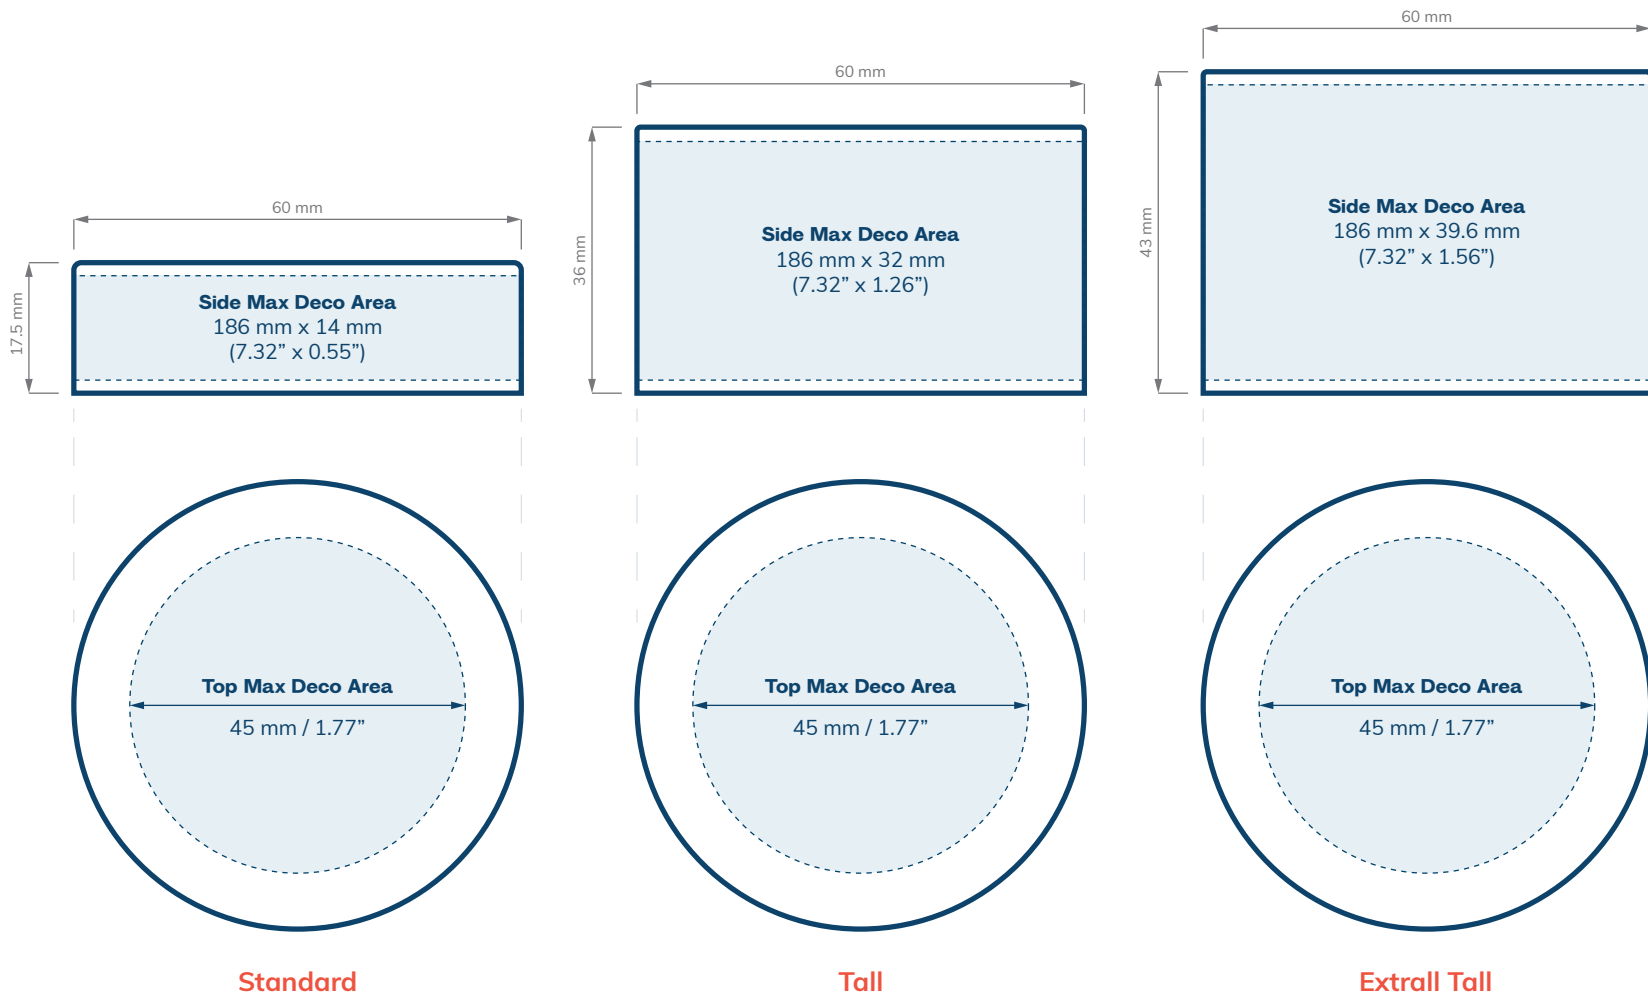

SPECIFICATIONS

66 mm Straight Sided Glass Jars

CHILD RESISTANT

SIZE	20 dram	30 dram
HOLDS	1/8 oz	1/8 oz
DIAMETER	73.4 mm	73.4 mm
HEIGHT	40 mm	49.5 mm
OPENING (ID)	57 mm	57 mm
HEIGHT WITH CHILD RESISTANT (CR) CLOSURES	Straight: 45 mm Dome: 47.25 mm Tall Straight: 50 mm	Straight: 55 mm Dome: 56 mm Tall Straight: 59.5 mm

SPECIFICATIONS

1 gram Double Shell PP Jars

CHILD RESISTANT

SIZE	1 gram Double Shell
HOLDS	1 gram
DIAMETER	60 mm
HEIGHT	52.8 mm
OPENING (ID)	46.4 mm
HEIGHT WITH CHILD RESISTANT (CR) CLOSURES	Straight: 57.8 mm Dome: 65.5 mm Extra Tall Straight: 70.5 mm Extra Tall Dome: 75.6 mm

SPECIFICATIONS

38 mm Closures

CHILD RESISTANT

Smooth Sided

Dome

PRICING

53 mm Closures

CHILD RESISTANT

SPECIFICATIONS

53 mm Smooth Sided Closures

CHILD RESISTANT

Scale = 1:1

eBottles | 561-203-2779

Copyright © eBottles Inc. All Rights Reserved.

SPECIFICATIONS

53 mm Dome Closures