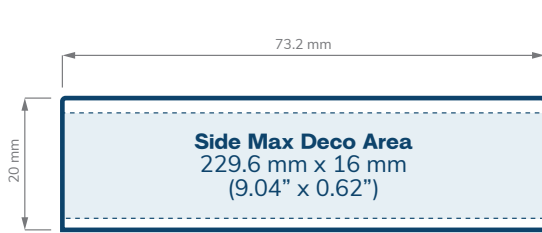

SPECIFICATIONS

66 mm Closures

CHILD RESISTANT

Standard