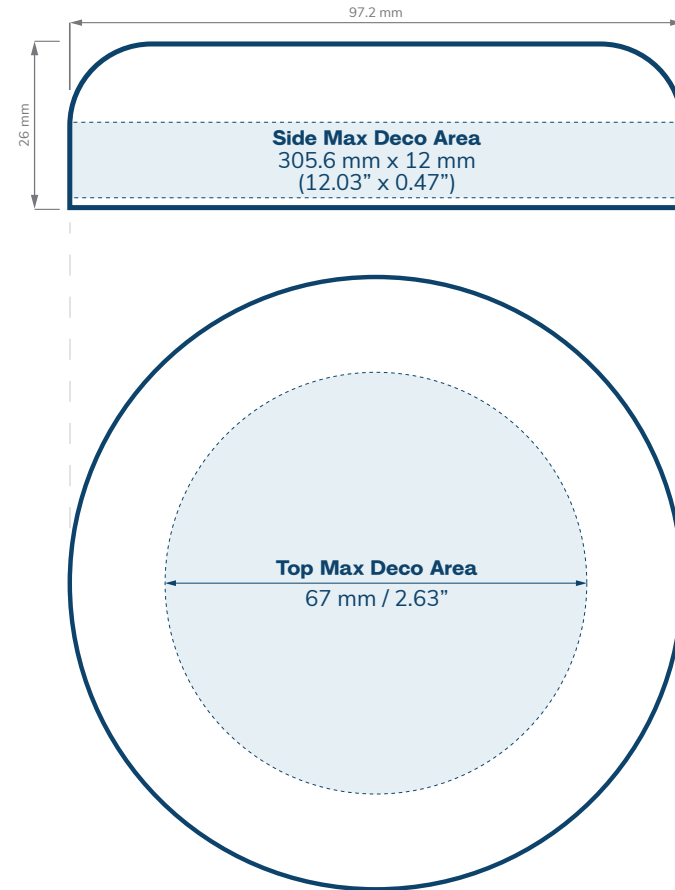

Rounded Edge