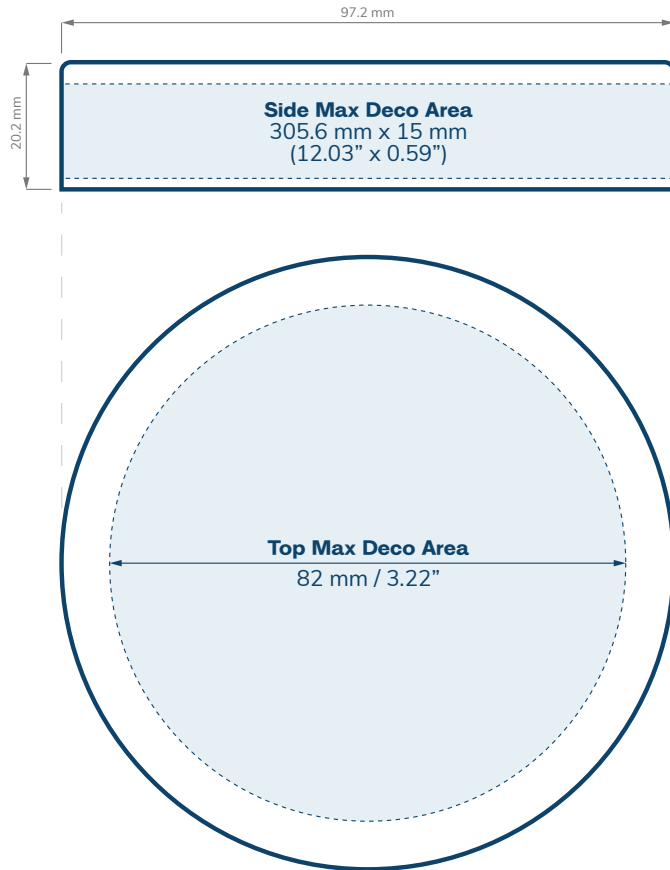

SPECIFICATIONS

89 mm Closures

CHILD RESISTANT

Smooth Sided