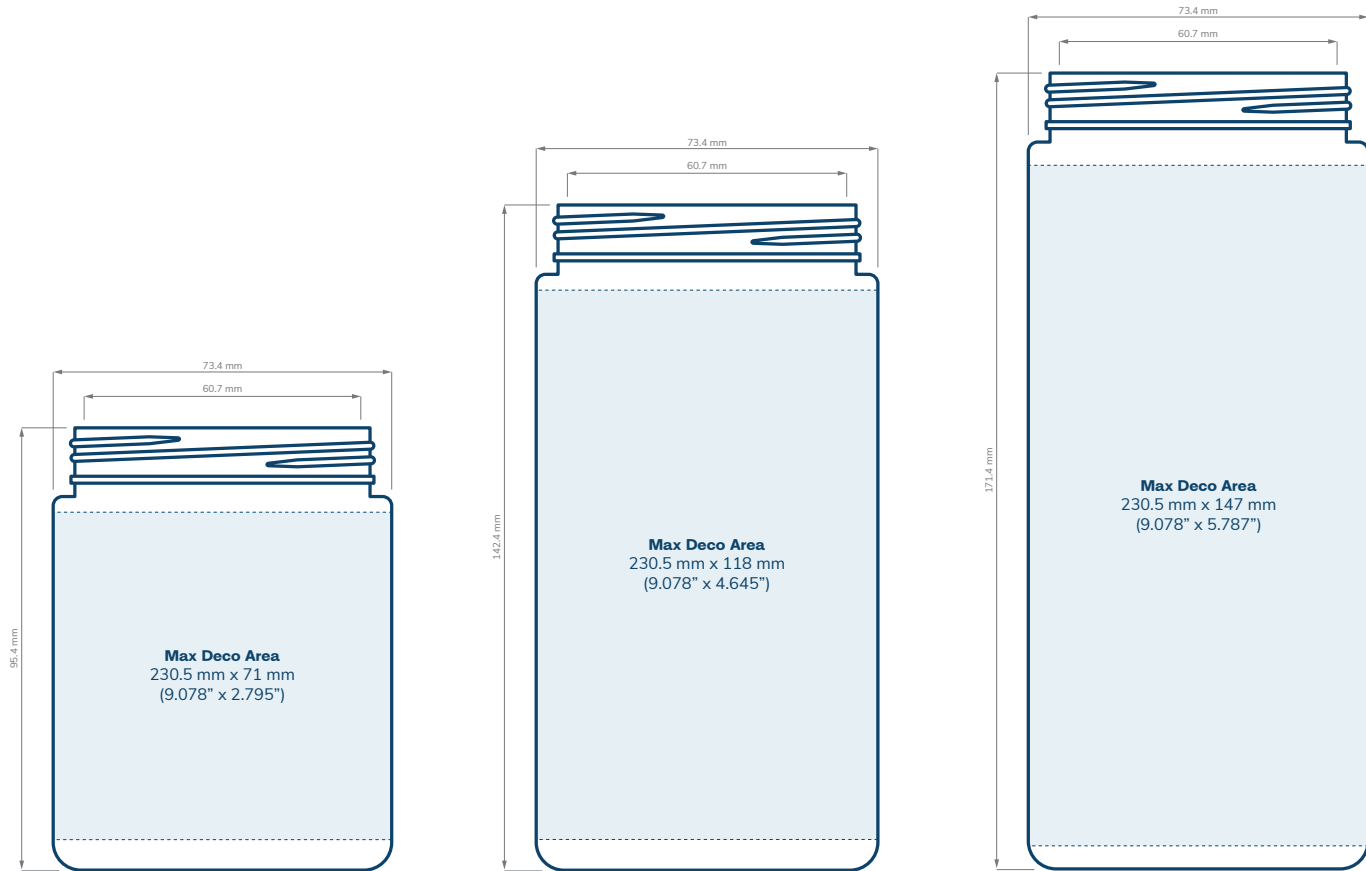

SPECIFICATIONS

66 mm Straight Sided PET Jars (2 of 2)

CHILD RESISTANT

SIZE	10 oz	16 oz	20 oz
HOLDS	1/2 oz	1 oz	1 oz
DIAMETER	73.4 mm	73.4 mm	73.4 mm
HEIGHT	95.4 mm	142.4 mm	171.4 mm
OPENING (ID)	60.7 mm	60.7 mm	60.7 mm
HEIGHT WITH CHILD RESISTANT (CR) CLOSURES	Straight: 100.4 mm Dome: 102.6 mm Tall Straight: 105.4 mm	Straight: 147.4 mm Dome: 149.6 mm Tall Straight: 152.4 mm	Straight: 176.4 mm Dome: 178.6 mm Tall Straight: 181.4 mm