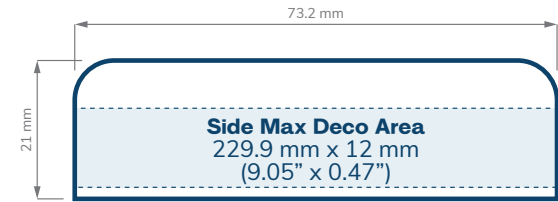

SPECIFICATIONS

66 mm Straight Sided Glass Jars

CHILD RESISTANT

SIZE	20 dram	30 dram
HOLDS	1/8 oz	1/8 oz
DIAMETER	73.4 mm	73.4 mm
HEIGHT	40 mm	49.5 mm
OPENING (ID)	57 mm	57 mm
HEIGHT WITH CHILD RESISTANT (CR) CLOSURES	Straight: 45 mm Dome: 47.25 mm Tall Straight: 50 mm	Straight: 55 mm Dome: 56 mm Tall Straight: 59.5 mm

SPECIFICATIONS

Value Size Straight Sided Glass Jars

CHILD RESISTANT

SIZE	8 oz - 70 mm	16 oz - 89 mm	18 oz - 89 mm
HOLDS	1/2 oz	1 oz	1 oz
DIAMETER	73 mm	90.8 mm	98 mm
HEIGHT	88.9 mm	96 mm	106 mm
OPENING (ID)	53 mm	70 mm	78.5 mm
HEIGHT WITH CHILD RESISTANT (CR) CLOSURES	Ribbed: 96.8 mm	Straight or Ribbed : 103.8 mm	Straight or Ribbed : 111.1 mm

SPECIFICATIONS

66 mm Closures

CHILD RESISTANT

Standard

Tall

Rounded Edge

SPECIFICATIONS

89 mm Closures