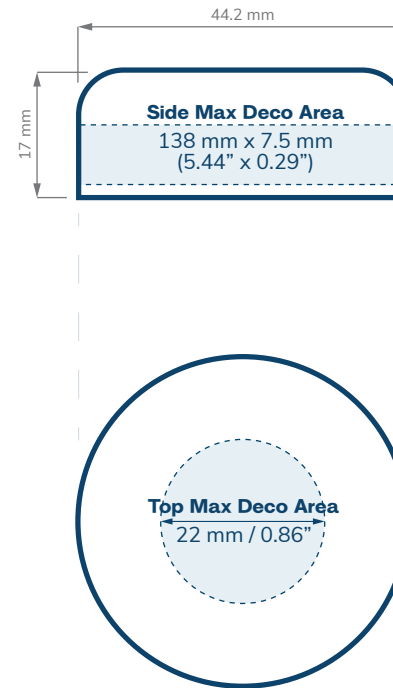

SPECIFICATIONS

Straight Sided PET Jars (2 of 2)

CHILD RESISTANT

SIZE	40 dram	60 dram	80 dram
HOLDS	4 oz, 120 ml 1/8th - 1/4 oz of flower	5 oz, 180 ml 1/4 oz of flower	3.5 oz, 100 ml 1/8th of flower
DIAMETER	60 mm	60 mm	60 mm
HEIGHT	73.5 mm	104 mm	115.1 mm
OPENING (ID)	46.3 mm	46.3 mm	46.3 mm
HEIGHT WITH CHILD RESISTANT (CR) CLOSURES	Straight: 78.5 mm Dome: 86.2 mm Extra Tall Straight: 91.2 mm Extra Tall Dome: 96.3 mm	Straight: 109 mm Dome: 116.7 mm Extra Tall Straight: 121.7 mm Extra Tall Dome: 126.8 mm	Straight: 120.1 mm Dome: 127.8 mm Extra Tall Straight: 132.8 mm Extra Tall Dome: 137.9 mm

SPECIFICATIONS

1 gram Double Shell PP Jars

CHILD RESISTANT

SIZE	1 gram Double Shell
HOLDS	1 gram
DIAMETER	60 mm
HEIGHT	52.8 mm
OPENING (ID)	46.4 mm
HEIGHT WITH CHILD RESISTANT (CR) CLOSURES	Straight: 57.8 mm Dome: 65.5 mm Extra Tall Straight: 70.5 mm Extra Tall Dome: 75.6 mm

Ribbed
White

Ribbed - Pictorial
Black

SIZE	38 mm	38 mm	38 mm	38 mm	38 mm	38 mm	38 mm
STYLE	Smooth	Smooth	Smooth	Dome	Ribbed	Ribbed	Ribbed Pictorial
LINER	Foil	Foil	Teflon	Foil	Foil	Teflon	Foil
COLOR	Black Gloss/Matte White Gloss/ Matte	Silver Matte Chrome	Black Gloss/Matte White Gloss/ Matte	Black Gloss/Matte White Gloss/ Matte	Black White	Black White	Black White
CASE QTY	1920	1280	1500	1920	1300	1500	1500
10K	\$0.173	\$0.378	\$0.278	\$0.178	\$0.173	\$0.278	\$0.173
25K	\$0.148	\$0.357	\$0.263	\$0.168	\$0.148	\$0.263	\$0.148
50K	\$0.136	\$0.336	\$0.235	\$0.148	\$0.136	\$0.235	\$0.136

SPECIFICATIONS

38 mm Closures

CHILD RESISTANT

Smooth Sided

Dome

PRICING

53 mm Closures

CHILD RESISTANT