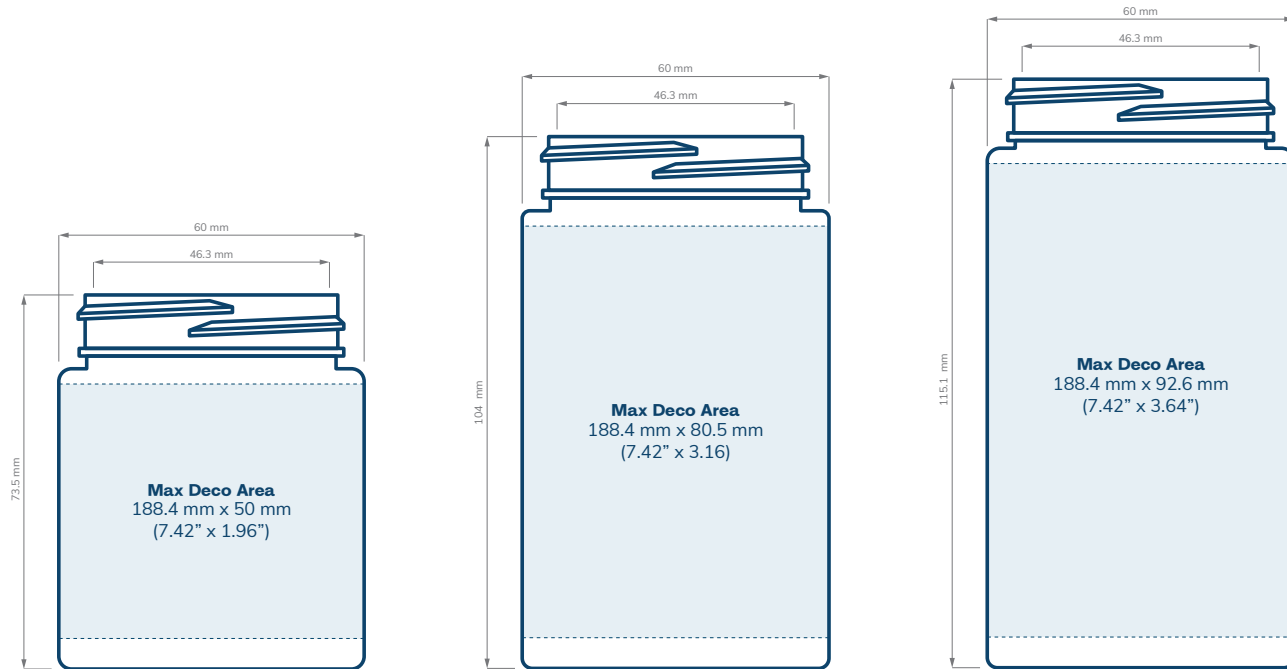

SPECIFICATIONS

Straight Sided PET Jars (1 of 2)

CHILD RESISTANT

SIZE	1 oz	2 oz	20 dram	30 dram
HOLDS	1 oz, 30 ml 1 gram of flower	2 oz, 60 ml 2 grams to 1/8th of flower	2.5 oz, 75 ml 1/8th of flower	3.5 oz, 100 ml 1/8th of flower
DIAMETER	43.3 mm	60 mm	60 mm	60 mm
HEIGHT	48.6 mm	38.5 mm	46 mm	52.8 mm
OPENING (ID)	30.8 mm	46.3 mm	46.3 mm	46.3 mm
HEIGHT WITH CHILD RESISTANT (CR) CLOSURES	Straight: 53.6 mm Dome: 61.3 mm	Straight: 43.5 mm Dome: 51.2 mm Extra Tall Straight: 56.2 mm Extra Tall Dome: 61.3 mm	Straight: 51 mm Dome: 58.7 mm Extra Tall Straight: 63.7 mm Extra Tall Dome: 68.8 mm	Straight: 57.8 mm Dome: 65.5 mm Extra Tall Straight: 70.5 mm Extra Tall Dome: 75.6 mm

SPECIFICATIONS

Straight Sided PET Jars (2 of 2)

CHILD RESISTANT

SIZE	40 dram	60 dram	80 dram
HOLDS	4 oz, 120 ml 1/8th - 1/4 oz of flower	5 oz, 180 ml 1/4 oz of flower	3.5 oz, 100 ml 1/8th of flower
DIAMETER	60 mm	60 mm	60 mm
HEIGHT	73.5 mm	104 mm	115.1 mm
OPENING (ID)	46.3 mm	46.3 mm	46.3 mm
HEIGHT WITH CHILD RESISTANT (CR) CLOSURES	Straight: 78.5 mm Dome: 86.2 mm Extra Tall Straight: 91.2 mm Extra Tall Dome: 96.3 mm	Straight: 109 mm Dome: 116.7 mm Extra Tall Straight: 121.7 mm Extra Tall Dome: 126.8 mm	Straight: 120.1 mm Dome: 127.8 mm Extra Tall Straight: 132.8 mm Extra Tall Dome: 137.9 mm