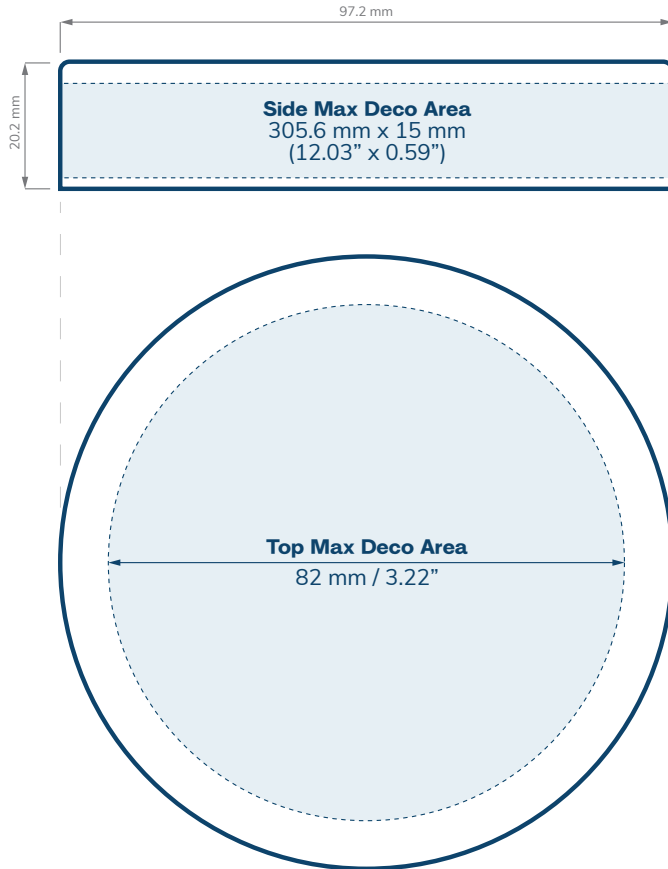

SPECIFICATIONS

89 mm Closures

CHILD RESISTANT

Smooth Sided