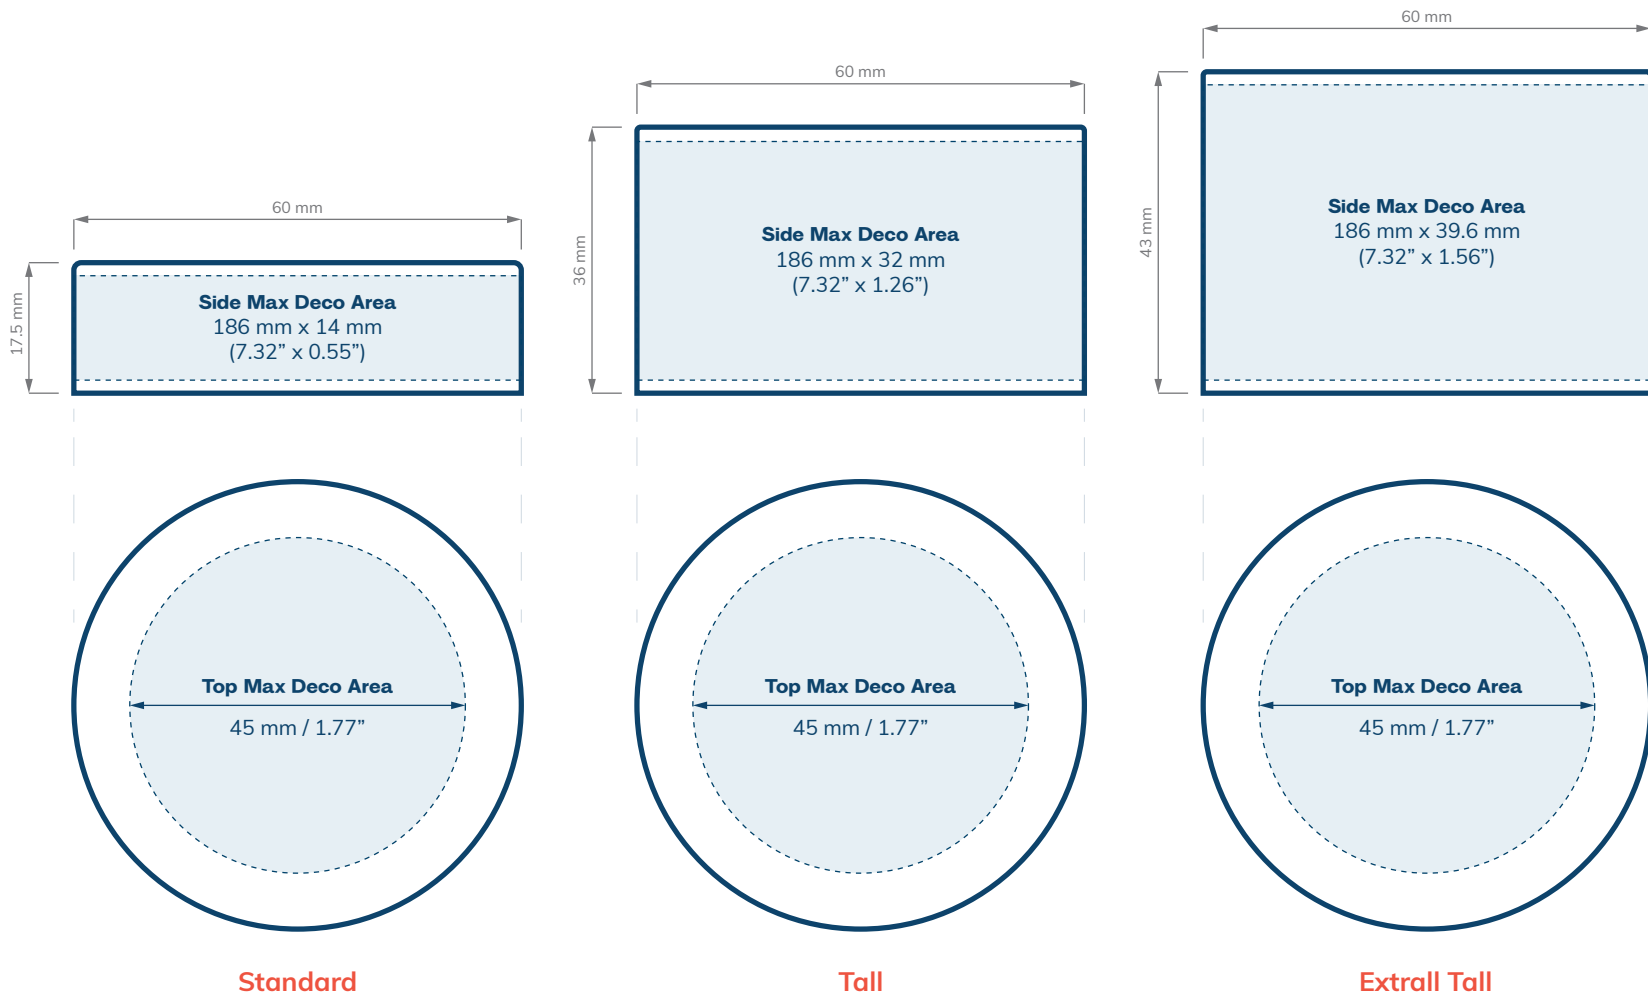

SPECIFICATIONS

53 mm Smooth Sided Closures

CHILD RESISTANT

Scale = 1:1

eBottles | 561-203-2779

Copyright © eBottles Inc. All Rights Reserved.