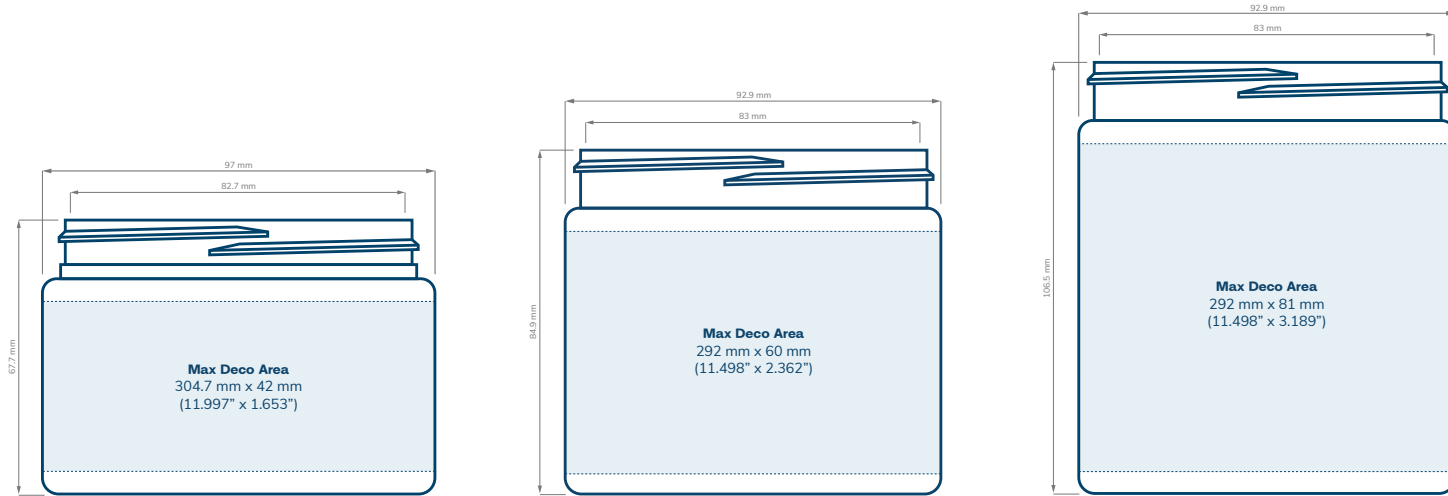

SPECIFICATIONS

Value Size 89 mm Straight Sided PET Jars

CHILD RESISTANT

SIZE	12 oz	16 oz	20 oz
HOLDS	1/2 oz	1 oz	1 oz
DIAMETER	97 mm	92.9 mm	92.9 mm
HEIGHT	67.7 mm	84.9 mm	106.5 mm
OPENING (ID)	82.7 mm	83 mm	83 mm
HEIGHT WITH CHILD RESISTANT (CR) CLOSURES	Straight: 72.7 mm	Straight: 89.9 mm	Straight: 111.5 mm