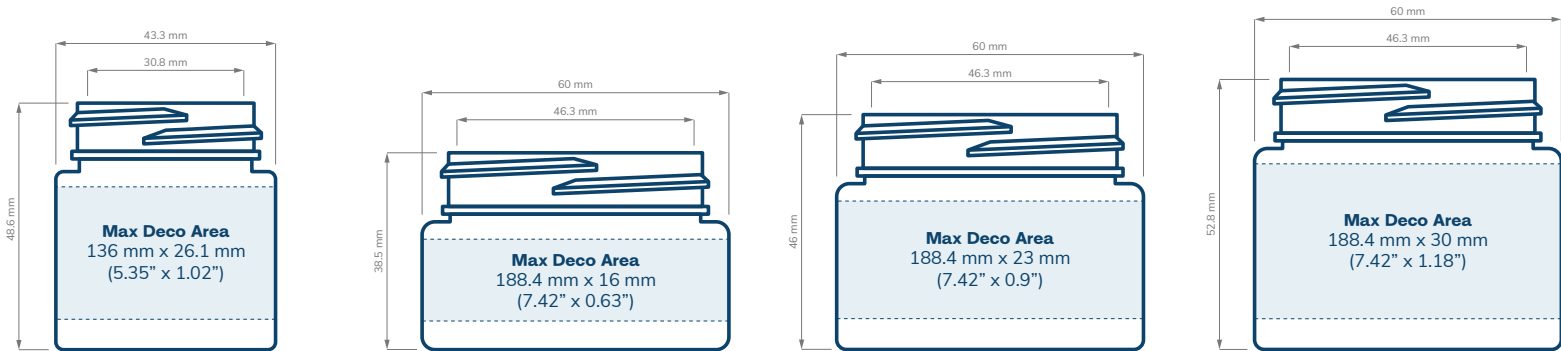

SPECIFICATIONS

Straight Sided Glass Jars

CHILD RESISTANT

SIZE	1 oz	20 dram	30 dram	40 dram	6 oz	60 dram
HOLDS	1 oz, 30 ml 1 gram of flower	2.5 oz, 75 ml 1/8th of flower	3.5 oz, 100 ml 1/8th of flower	4 oz, 120 ml 1/8th - 1/4 oz of flower	5 oz, 180 ml 1/4 oz of flower	5 oz, 180 ml 1/4 oz of flower
DIAMETER	43.3 mm	60 mm	60 mm	60 mm	60 mm	55 mm
HEIGHT	48.6 mm	51.9 mm	64.5 mm	71.5 mm	98.5 mm	116.7 mm
OPENING (ID)	28.6 mm	42.9 mm	42.9 mm	42.9 mm	42.9 mm	42.9 mm
HEIGHT WITH CR CLOSURES	Straight: 53.6 mm Dome: 61.3 mm	Straight: 56.9 mm Dome: 64.6 mm Extra Tall Straight & Dome: 74.7 mm	Straight: 69.5 mm Dome: 77.2 mm Extra Tall Straight & Dome: 87.3 mm	Straight: 76.5 mm Dome: 84.2 mm Extra Tall Straight & Dome: 94.3 mm	Straight: 102.6 mm Dome: 110.3 mm Extra Tall Straight & Dome: 120.4 mm	Straight: 121 mm Dome: 128 mm Extra Tall Straight & Dome: 138.8 mm

SPECIFICATIONS

Straight Sided PET Jars (1 of 2)

CHILD RESISTANT

SIZE	1 oz	2 oz	20 dram	30 dram
HOLDS	1 oz, 30 ml 1 gram of flower	2 oz, 60 ml 2 grams to 1/8th of flower	2.5 oz, 75 ml 1/8th of flower	3.5 oz, 100 ml 1/8th of flower
DIAMETER	43.3 mm	60 mm	60 mm	60 mm
HEIGHT	48.6 mm	38.5 mm	46 mm	52.8 mm
OPENING (ID)	30.8 mm	46.3 mm	46.3 mm	46.3 mm
HEIGHT WITH CHILD RESISTANT (CR) CLOSURES	Straight: 53.6 mm Dome: 61.3 mm	Straight: 43.5 mm Dome: 51.2 mm Extra Tall Straight: 56.2 mm Extra Tall Dome: 61.3 mm	Straight: 51 mm Dome: 58.7 mm Extra Tall Straight: 63.7 mm Extra Tall Dome: 68.8 mm	Straight: 57.8 mm Dome: 65.5 mm Extra Tall Straight: 70.5 mm Extra Tall Dome: 75.6 mm