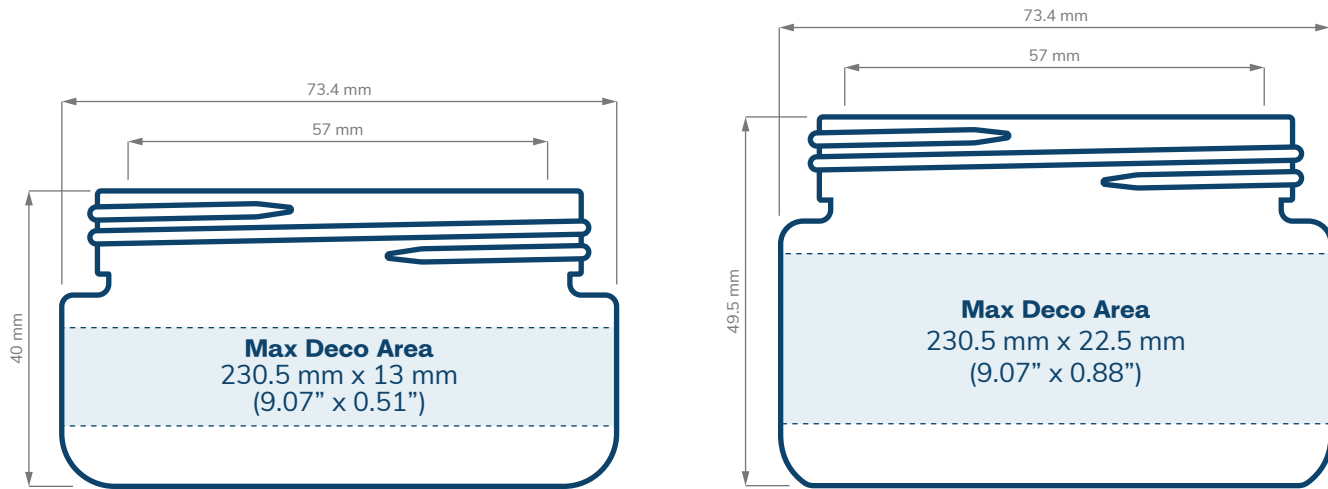

SPECIFICATIONS

Straight Sided Glass Jars

CHILD RESISTANT

SIZE	1 oz	20 dram	30 dram	40 dram	6 oz	60 dram
HOLDS	1 oz, 30 ml 1 gram of flower	2.5 oz, 75 ml 1/8th of flower	3.5 oz, 100 ml 1/8th of flower	4 oz, 120 ml 1/8th - 1/4 oz of flower	5 oz, 180 ml 1/4 oz of flower	5 oz, 180 ml 1/4 oz of flower
DIAMETER	43.3 mm	60 mm	60 mm	60 mm	60 mm	55 mm
HEIGHT	48.6 mm	51.9 mm	64.5 mm	71.5 mm	98.5 mm	116.7 mm
OPENING (ID)	28.6 mm	42.9 mm	42.9 mm	42.9 mm	42.9 mm	42.9 mm
HEIGHT WITH CR CLOSURES	Straight: 53.6 mm Dome: 61.3 mm	Straight: 56.9 mm Dome: 64.6 mm Extra Tall Straight & Dome: 74.7 mm	Straight: 69.5 mm Dome: 77.2 mm Extra Tall Straight & Dome: 87.3 mm	Straight: 76.5 mm Dome: 84.2 mm Extra Tall Straight & Dome: 94.3 mm	Straight: 102.6 mm Dome: 110.3 mm Extra Tall Straight & Dome: 120.4 mm	Straight: 121 mm Dome: 128 mm Extra Tall Straight & Dome: 138.8 mm

CHILD RESISTANT

Scale = 1:1

eBottles | 561-203-2779

Copyright © eBottles Inc. All Rights Reserved.

PRICING

66 mm Straight Sided Glass Jars

CHILD RESISTANT

The 66 mm glass jar features an extra wide opening to accommodate large, fluffy buds and automated filling. These substantial jars feature extra thick, cosmetic grade glass, ensuring an impact resistant package with industry defining brilliance and clarity.

SPECIFICATIONS

66 mm Straight Sided Glass Jars

CHILD RESISTANT

SIZE	20 dram	30 dram
HOLDS	1/8 oz	1/8 oz
DIAMETER	73.4 mm	73.4 mm
HEIGHT	40 mm	49.5 mm
OPENING (ID)	57 mm	57 mm
HEIGHT WITH CHILD RESISTANT (CR) CLOSURES	Straight: 45 mm Dome: 47.25 mm Tall Straight: 50 mm	Straight: 55 mm Dome: 56 mm Tall Straight: 59.5 mm

SPECIFICATIONS

Value Size Straight Sided Glass Jars

CHILD RESISTANT

SIZE	8 oz - 70 mm	16 oz - 89 mm	18 oz - 89 mm
HOLDS	1/2 oz	1 oz	1 oz
DIAMETER	73 mm	90.8 mm	98 mm
HEIGHT	88.9 mm	96 mm	106 mm
OPENING (ID)	53 mm	70 mm	78.5 mm
HEIGHT WITH CHILD RESISTANT (CR) CLOSURES	Ribbed: 96.8 mm	Straight or Ribbed : 103.8 mm	Straight or Ribbed : 111.1 mm