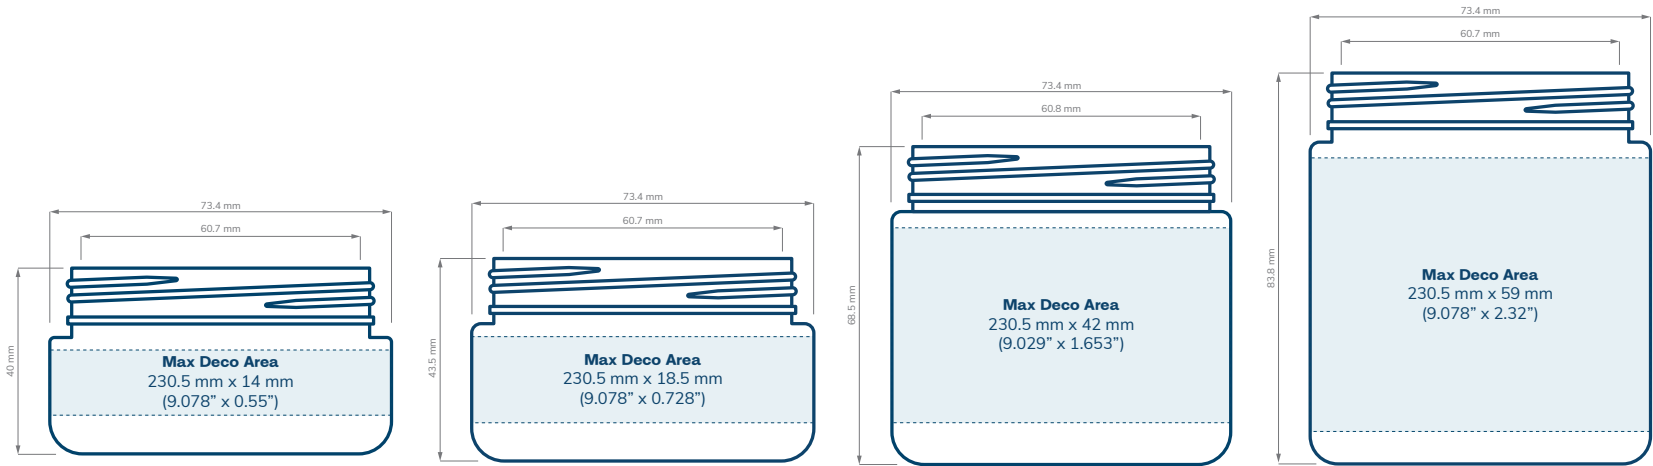

SPECIFICATIONS

66 mm Straight Sided PET Jars (1 of 2)

CHILD RESISTANT

SIZE	30 dram	40 dram	60 dram	8 oz
HOLDS	1/8 oz	1/8 oz	1/4 oz	1/2 oz
DIAMETER	73.4 mm	73.4 mm	73.4 mm	73.4 mm
HEIGHT	40 mm	43.5 mm	68.5 mm	83.8 mm
OPENING (ID)	60.7 mm	60.7 mm	60.7 mm	60.7 mm
HEIGHT WITH CHILD RESISTANT (CR) CLOSURES	Straight: 45 mm Dome: 47.2 mm Tall Straight: 50 mm	Straight: 48.5 mm Dome: 50.7 mm Tall Straight: 53.5 mm	Straight: 73.5 mm Dome: 75.7 mm Tall Straight: 78.5 mm	Straight: 88.8 mm Dome: 91 mm Tall Straight: 93.8 mm

SPECIFICATIONS

66 mm Straight Sided PET Jars (2 of 2)

CHILD RESISTANT

SIZE	10 oz	16 oz	20 oz
HOLDS	1/2 oz	1 oz	1 oz
DIAMETER	73.4 mm	73.4 mm	73.4 mm
HEIGHT	95.4 mm	142.4 mm	171.4 mm
OPENING (ID)	60.7 mm	60.7 mm	60.7 mm
HEIGHT WITH CHILD RESISTANT (CR) CLOSURES	Straight: 100.4 mm Dome: 102.6 mm Tall Straight: 105.4 mm	Straight: 147.4 mm Dome: 149.6 mm Tall Straight: 152.4 mm	Straight: 176.4 mm Dome: 178.6 mm Tall Straight: 181.4 mm