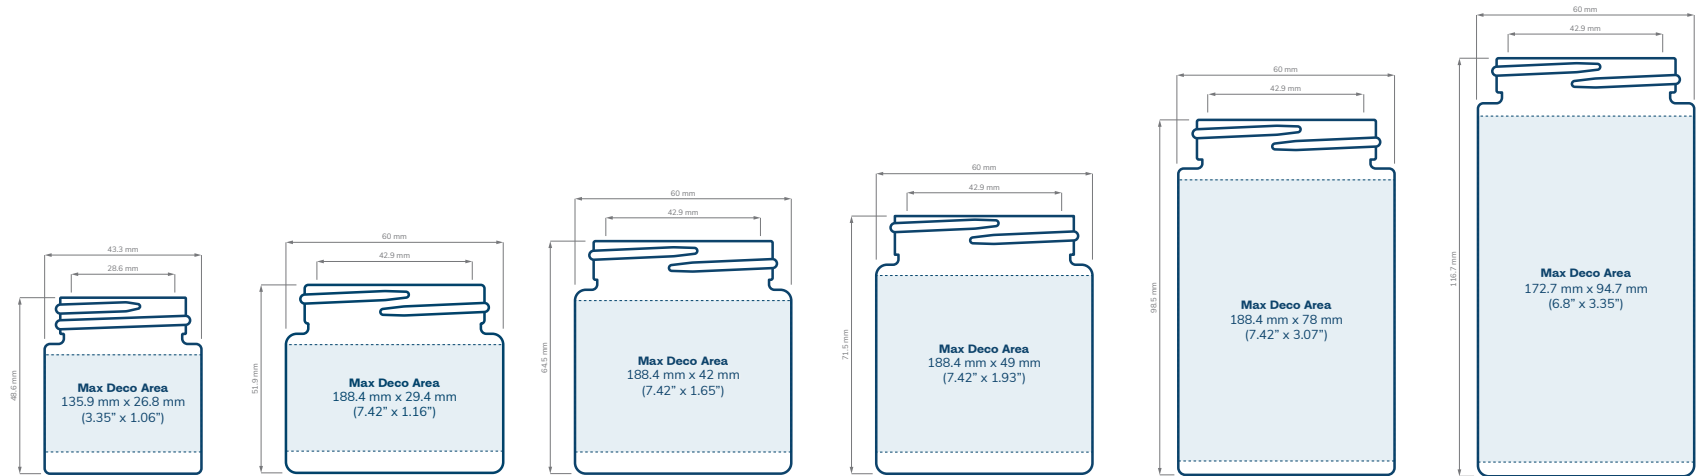

SPECIFICATIONS

Straight Sided Glass Jars

CHILD RESISTANT

SIZE	1 oz	20 dram	30 dram	40 dram	6 oz	60 dram
HOLDS	1 oz, 30 ml 1 gram of flower	2.5 oz, 75 ml 1/8th of flower	3.5 oz, 100 ml 1/8th of flower	4 oz, 120 ml 1/8th - 1/4 oz of flower	5 oz, 180 ml 1/4 oz of flower	5 oz, 180 ml 1/4 oz of flower
DIAMETER	43.3 mm	60 mm	60 mm	60 mm	60 mm	55 mm
HEIGHT	48.6 mm	51.9 mm	64.5 mm	71.5 mm	98.5 mm	116.7 mm
OPENING (ID)	28.6 mm	42.9 mm	42.9 mm	42.9 mm	42.9 mm	42.9 mm
HEIGHT WITH CR CLOSURES	Straight: 53.6 mm Dome: 61.3 mm	Straight: 56.9 mm Dome: 64.6 mm Extra Tall Straight & Dome: 74.7 mm	Straight: 69.5 mm Dome: 77.2 mm Extra Tall Straight & Dome: 87.3 mm	Straight: 76.5 mm Dome: 84.2 mm Extra Tall Straight & Dome: 94.3 mm	Straight: 102.6 mm Dome: 110.3 mm Extra Tall Straight & Dome: 120.4 mm	Straight: 121 mm Dome: 128 mm Extra Tall Straight & Dome: 138.8 mm