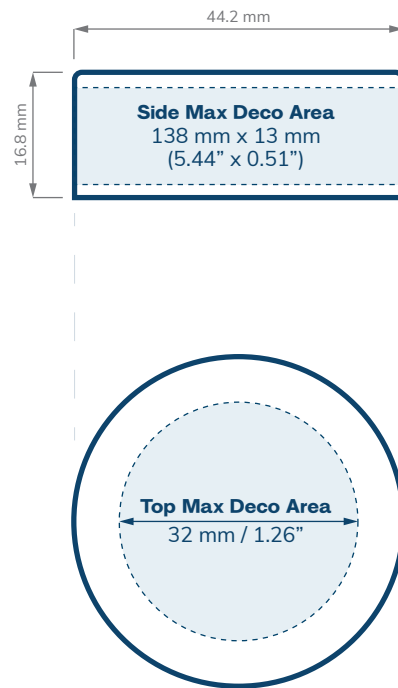

SPECIFICATIONS

66 mm Straight Sided Glass Jars

CHILD RESISTANT

SIZE	20 dram	30 dram
HOLDS	1/8 oz	1/8 oz
DIAMETER	73.4 mm	73.4 mm
HEIGHT	40 mm	49.5 mm
OPENING (ID)	57 mm	57 mm
HEIGHT WITH CHILD RESISTANT (CR) CLOSURES	Straight: 45 mm Dome: 47.25 mm Tall Straight: 50 mm	Straight: 55 mm Dome: 56 mm Tall Straight: 59.5 mm

SPECIFICATIONS

1 gram Double Shell PP Jars

CHILD RESISTANT

SIZE	1 gram Double Shell
HOLDS	1 gram
DIAMETER	60 mm
HEIGHT	52.8 mm
OPENING (ID)	46.4 mm
HEIGHT WITH CHILD RESISTANT (CR) CLOSURES	Straight: 57.8 mm Dome: 65.5 mm Extra Tall Straight: 70.5 mm Extra Tall Dome: 75.6 mm

Ribbed
White

Ribbed - Pictorial
Black

SIZE	38 mm	38 mm	38 mm	38 mm	38 mm	38 mm	38 mm
STYLE	Smooth	Smooth	Smooth	Dome	Ribbed	Ribbed	Ribbed Pictorial
LINER	Foil	Foil	Teflon	Foil	Foil	Teflon	Foil
COLOR	Black Gloss/Matte White Gloss/ Matte	Silver Matte Chrome	Black Gloss/Matte White Gloss/ Matte	Black Gloss/Matte White Gloss/ Matte	Black White	Black White	Black White
CASE QTY	1920	1280	1500	1920	1300	1500	1500
10K	\$0.173	\$0.378	\$0.278	\$0.178	\$0.173	\$0.278	\$0.173
25K	\$0.148	\$0.357	\$0.263	\$0.168	\$0.148	\$0.263	\$0.148
50K	\$0.136	\$0.336	\$0.235	\$0.148	\$0.136	\$0.235	\$0.136

SPECIFICATIONS

38 mm Closures

CHILD RESISTANT

Smooth Sided

Dome

PRICING

53 mm Closures

CHILD RESISTANT