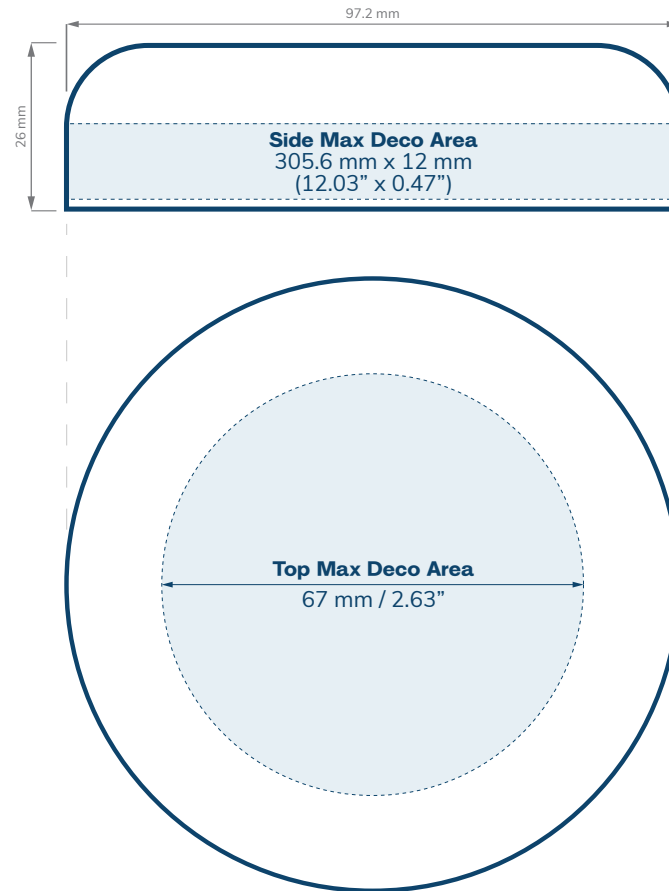

Rounded Edge