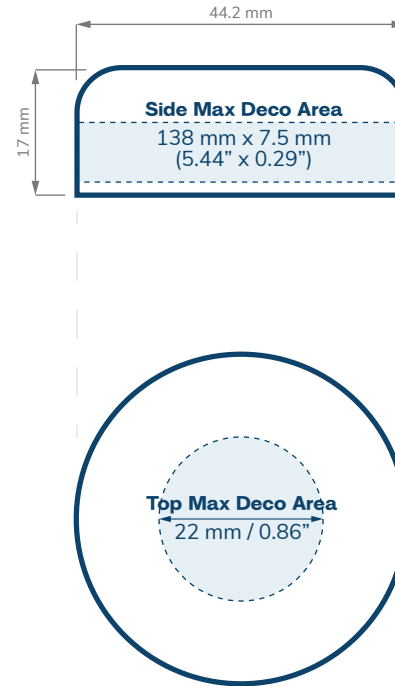

SPECIFICATIONS

Straight Sided Glass Jars

CHILD RESISTANT

SIZE	1 oz	20 dram	30 dram	40 dram	6 oz	60 dram
HOLDS	1 oz, 30 ml 1 gram of flower	2.5 oz, 75 ml 1/8th of flower	3.5 oz, 100 ml 1/8th of flower	4 oz, 120 ml 1/8th - 1/4 oz of flower	5 oz, 180 ml 1/4 oz of flower	5 oz, 180 ml 1/4 oz of flower
DIAMETER	43.3 mm	60 mm	60 mm	60 mm	60 mm	55 mm
HEIGHT	48.6 mm	51.9 mm	64.5 mm	71.5 mm	98.5 mm	116.7 mm
OPENING (ID)	28.6 mm	42.9 mm	42.9 mm	42.9 mm	42.9 mm	42.9 mm
HEIGHT WITH CR CLOSURES	Straight: 53.6 mm Dome: 61.3 mm	Straight: 56.9 mm Dome: 64.6 mm Extra Tall Straight & Dome: 74.7 mm	Straight: 69.5 mm Dome: 77.2 mm Extra Tall Straight & Dome: 87.3 mm	Straight: 76.5 mm Dome: 84.2 mm Extra Tall Straight & Dome: 94.3 mm	Straight: 102.6 mm Dome: 110.3 mm Extra Tall Straight & Dome: 120.4 mm	Straight: 121 mm Dome: 128 mm Extra Tall Straight & Dome: 138.8 mm

SPECIFICATIONS

Round Base Glass Jars

CHILD RESISTANT

SIZE	1 oz	20 dram	30 dram	40 dram
HOLDS	1 oz, 30 ml 1 gram of flower	2.5 oz, 75 ml 2 grams to 1/8th of flower	3.5 oz, 100 ml, 1/8th of flower	4 oz, 120 ml, 1/8th - 1/4 oz of flower
DIAMETER	60 mm	60 mm	60 mm	60 mm
HEIGHT	36.5 mm	54.6 mm	65.6 mm	73.6 mm
OPENING (ID)	42.9 mm	42.9 mm	42.9 mm	42.9 mm
HEIGHT WITH CHILD RESISTANT (CR) CLOSURES	Straight: 41.5 mm Dome: 49.2 mm Extra Tall Straight & Dome: 59.3 mm	Straight: 59.6 mm Dome: 67.3 mm Extra Tall Straight & Dome: 77.4 mm	Straight: 70.6 mm Dome: 78.3 mm Extra Tall Straight & Dome: 88.4 mm	Straight: 78.6 mm Dome: 86.3 mm Extra Tall Straight & Dome: 96.4 mm

SPECIFICATIONS

38 mm Closures

CHILD RESISTANT

Smooth Sided

Dome

Scale = 1:1

eBottles | 561-203-2779

Copyright © eBottles Inc. All Rights Reserved.