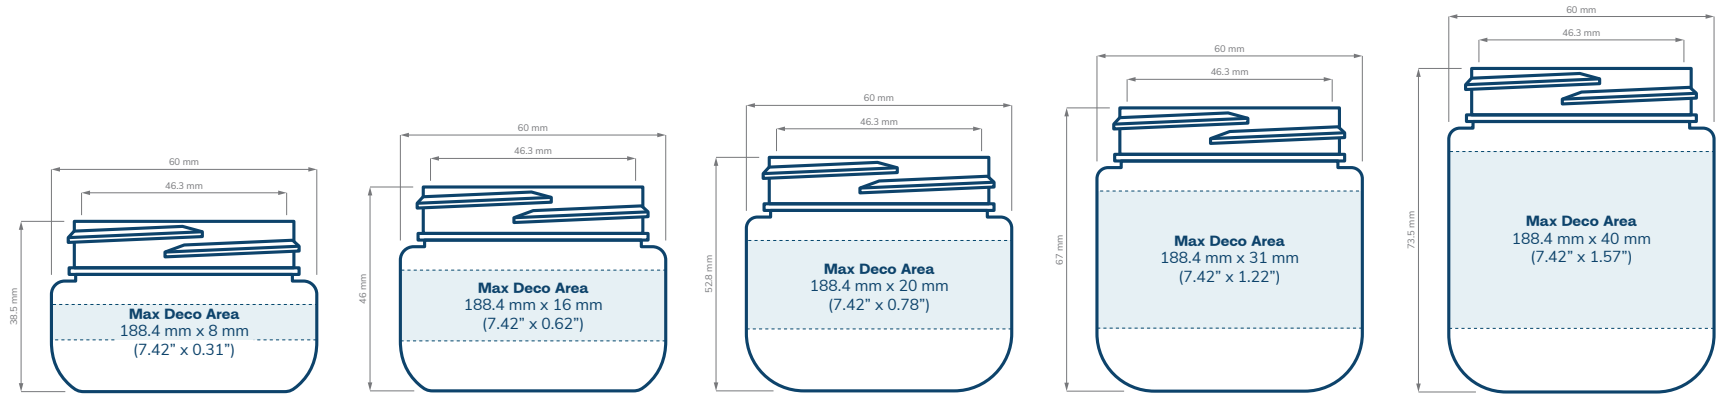

SPECIFICATIONS

Straight Sided PET Jars (2 of 2)

CHILD RESISTANT

SIZE	40 dram	60 dram	80 dram
HOLDS	4 oz, 120 ml 1/8th - 1/4 oz of flower	5 oz, 180 ml 1/4 oz of flower	3.5 oz, 100 ml 1/8th of flower
DIAMETER	60 mm	60 mm	60 mm
HEIGHT	73.5 mm	104 mm	115.1 mm
OPENING (ID)	46.3 mm	46.3 mm	46.3 mm
HEIGHT WITH CHILD RESISTANT (CR) CLOSURES	Straight: 78.5 mm Dome: 86.2 mm Extra Tall Straight: 91.2 mm Extra Tall Dome: 96.3 mm	Straight: 109 mm Dome: 116.7 mm Extra Tall Straight: 121.7 mm Extra Tall Dome: 126.8 mm	Straight: 120.1 mm Dome: 127.8 mm Extra Tall Straight: 132.8 mm Extra Tall Dome: 137.9 mm

SPECIFICATIONS

Round Base PET Jars

CHILD RESISTANT

SIZE	2 oz	20 dram	30 dram	4 oz	40 dram
HOLDS	2 oz, 60 ml 2 grams to 1/8th of flower	2.5 oz, 75 ml 1/8th of flower	3.5 oz, 100 ml 1/8th of flower	4 oz, 118 ml 1/8th of flower	4 oz, 120 ml 1/8th - 1/4 oz of flower
DIAMETER	60 mm	60 mm	60 mm	60 mm	60 mm
HEIGHT	38.5 mm	46 mm	52.8 mm	67 mm	73.5 mm
OPENING (ID)	46.3 mm	46.3 mm	46.3 mm	46.3 mm	46.3 mm
HEIGHT WITH CHILD RESISTANT (CR) CLOSURES	Straight: 43.5 mm Dome: 51.2 mm Extra Tall Straight: 56.2 mm Extra Tall Dome: 61.3 mm	Straight: 51 mm Dome: 58.7 mm Extra Tall Straight: 63.7 mm Extra Tall Dome: 68.8 mm	Straight: 57.8 mm Dome: 65 mm Extra Tall Straight: 70.5 mm Extra Tall Dome: 75.6 mm	Straight: 72.8 mm Dome: 79.7 mm Extra Tall Straight: 84.7 mm Extra Tall Dome: 89.8 mm	Straight: 78.5 mm Dome: 86.2 mm Extra Tall Straight: 91.2 mm Extra Tall Dome: 96.3 mm