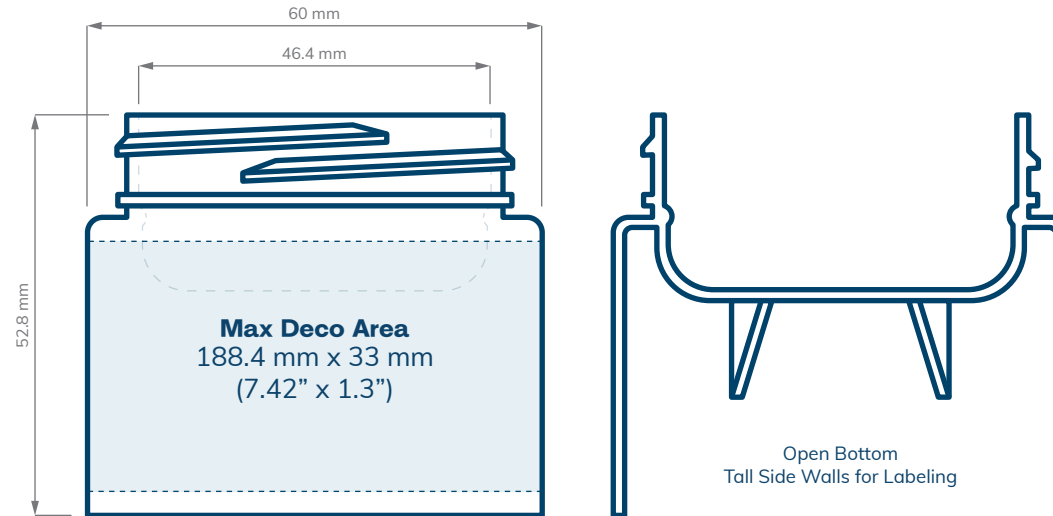

SPECIFICATIONS

1 gram Double Shell PP Jars

CHILD RESISTANT

SIZE	1 gram Double Shell
HOLDS	1 gram
DIAMETER	60 mm
HEIGHT	52.8 mm
OPENING (ID)	46.4 mm
HEIGHT WITH CHILD RESISTANT (CR) CLOSURES	Straight: 57.8 mm Dome: 65.5 mm Extra Tall Straight: 70.5 mm Extra Tall Dome: 75.6 mm