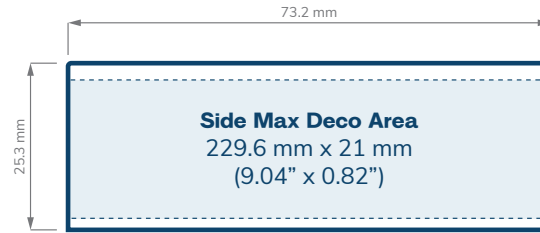

SPECIFICATIONS

66 mm Straight Sided Glass Jars

CHILD RESISTANT

SIZE	20 dram	30 dram
HOLDS	1/8 oz	1/8 oz
DIAMETER	73.4 mm	73.4 mm
HEIGHT	40 mm	49.5 mm
OPENING (ID)	57 mm	57 mm
HEIGHT WITH CHILD RESISTANT (CR) CLOSURES	Straight: 45 mm Dome: 47.25 mm Tall Straight: 50 mm	Straight: 55 mm Dome: 56 mm Tall Straight: 59.5 mm

SPECIFICATIONS

Value Size Straight Sided Glass Jars

CHILD RESISTANT

SIZE	8 oz - 70 mm	16 oz - 89 mm	18 oz - 89 mm
HOLDS	1/2 oz	1 oz	1 oz
DIAMETER	73 mm	90.8 mm	98 mm
HEIGHT	88.9 mm	96 mm	106 mm
OPENING (ID)	53 mm	70 mm	78.5 mm
HEIGHT WITH CHILD RESISTANT (CR) CLOSURES	Ribbed: 96.8 mm	Straight or Ribbed : 103.8 mm	Straight or Ribbed : 111.1 mm

89 mm
Smooth & Ribbed

SIZE	66 mm	66 mm	66 mm	70 mm	70 mm	89 mm	89 mm
STYLE	Smooth	Tall Smooth	Round Edge	Ribbed	Ribbed	Smooth	Ribbed
LINER	Foil	Foil	Foil	Foil	Foil	Foil	Foil
COLOR	Black Gloss/Matte White Gloss/ Matte	Black Gloss/Matte White Gloss/ Matte	Black Gloss/Matte White Gloss/ Matte	Black	White	Black Gloss/Matte White Gloss/ Matte	Black White
CASE QTY	600	576	600	530	530	300	576
PALLET QTY	26400	20736	26400	-	-	12000	28224
10K	\$0.307	\$0.307	\$0.307	\$0.386	\$0.337	\$0.486	\$0.532
25K	\$0.273	\$0.273	\$0.273	\$0.343	\$0.299	\$0.432	\$0.517
50K	\$0.256	\$0.256	\$0.256	\$0.322	\$0.281	\$0.405	\$0.506

SPECIFICATIONS

66 mm Closures

CHILD RESISTANT

Standard

Tall

Rounded Edge

SPECIFICATIONS

89 mm Closures