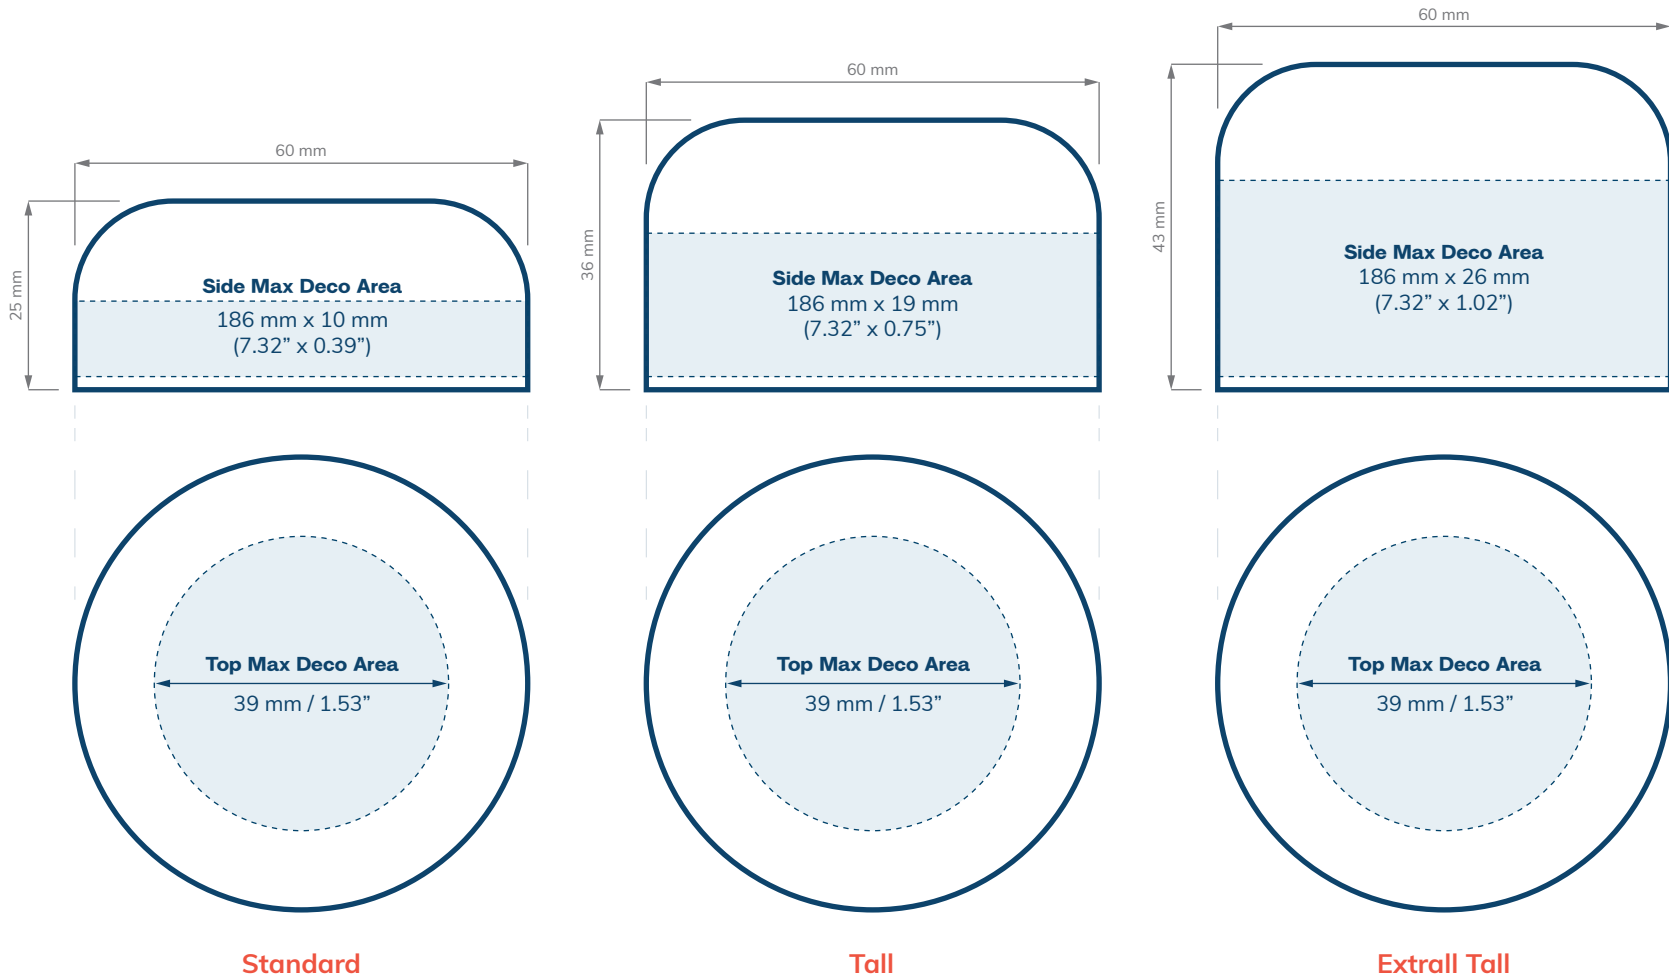

SPECIFICATIONS

53 mm Dome Closures

CHILD RESISTANT

Scale = 1:1

eBottles | 561-203-2779

Copyright © eBottles Inc. All Rights Reserved.