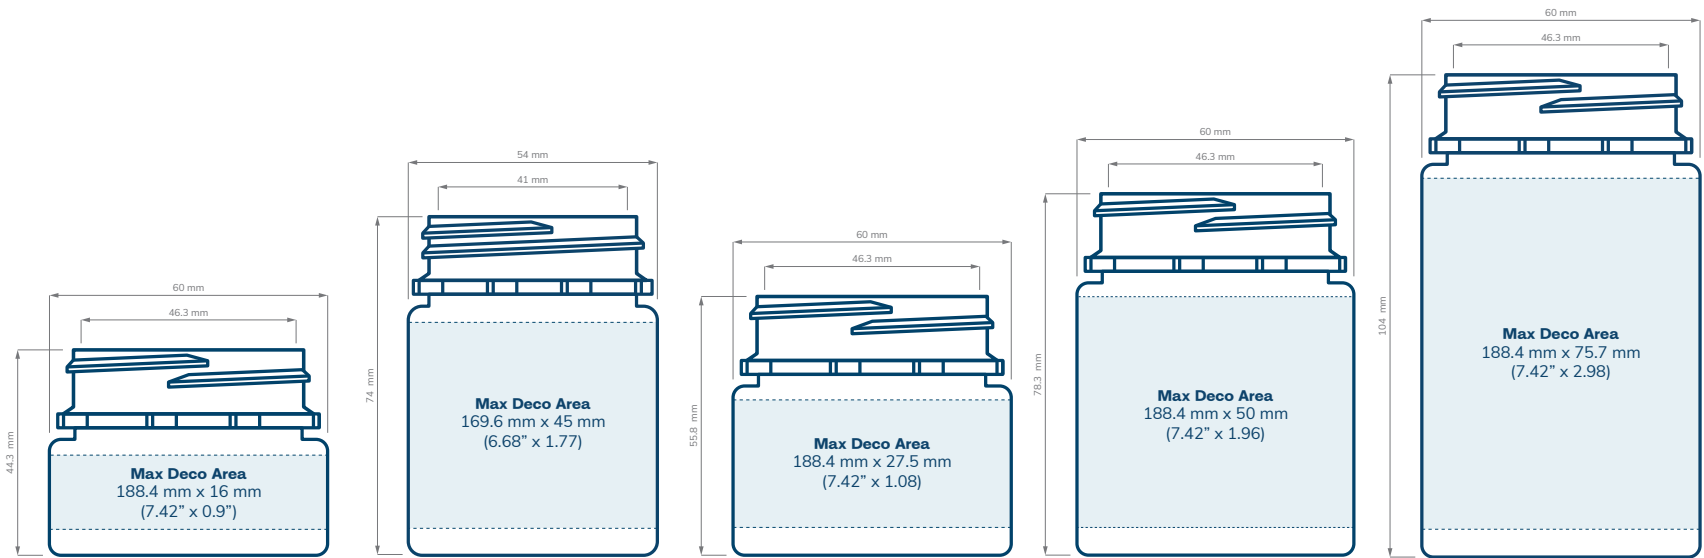

SPECIFICATIONS

Tamper Evident PET Jars

CHILD RESISTANT

SIZE	2 oz	30 dram (45mm)	30 dram	40 dram	60 dram
HOLDS	2 oz, 60 ml 2 grams to 1/8th of flower	3.5 oz, 100 ml 1/8th of flower	3.5 oz, 100 ml 1/8th of flower	4 oz, 120 ml 1/8th - 1/4 oz of flower	5 oz, 180 ml 1/4 oz of flower
DIAMETER	60 mm	54 mm	60 mm	60 mm	60 mm
HEIGHT	44.3 mm	74 mm	55.8 mm	78.3 mm	104 mm
OPENING (ID)	46.3 mm	41 mm	46.3 mm	46.3 mm	46.3 mm
HEIGHT WITH CHILD RESISTANT (CR) CLOSURES	49.3 mm	79.1 mm	60.8 mm	83.3 mm	109.1 mm