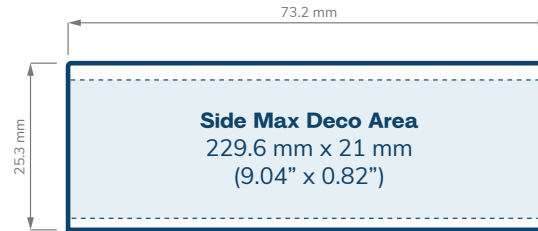

SIZE	66 mm	66 mm	66 mm	89 mm	89 mm
STYLE	Smooth	Tall Smooth	Round Edge	Smooth	Ribbed
LINER	Foil	Foil	Foil	Foil	Foil
COLOR	Black	Black	Black	Black	Black
	Gloss or Matte	Gloss or Matte	Gloss or Matte	Gloss/Matte	White
	White	White	White	White	White
	Gloss or Matte	Gloss or Matte	Gloss or Matte	Gloss or Matte	
CASE QTY	600	576	600	300	576
PALLET QTY	26400	20736	26400	12000	28224
10K	\$0.307	\$0.307	\$0.307	\$0.486	\$0.532
25K	\$0.273	\$0.273	\$0.273	\$0.432	\$0.517
50K	\$0.256	\$0.256	\$0.256	\$0.405	\$0.506

SPECIFICATIONS

66 mm Closures

CHILD RESISTANT

Standard

Tall

Rounded Edge

SPECIFICATIONS

89 mm Closures