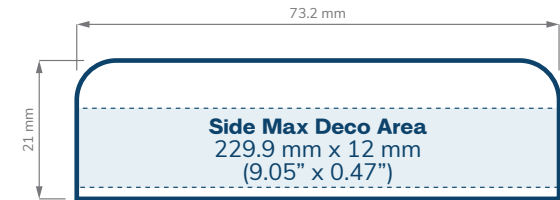

SPECIFICATIONS

66 mm Closures

CHILD RESISTANT

Standard

Tall

Rounded Edge

SPECIFICATIONS

89 mm Closures