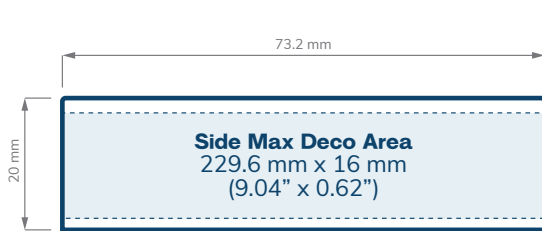

SPECIFICATIONS

66 mm Closures

CHILD RESISTANT

Standard