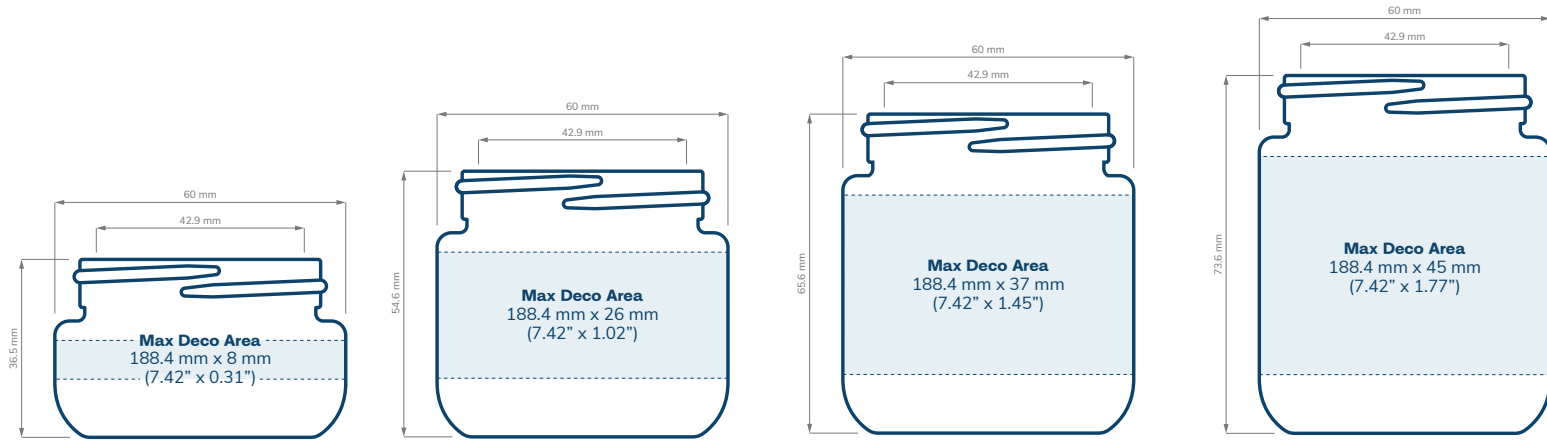

SPECIFICATIONS

Straight Sided Glass Jars

CHILD RESISTANT

SIZE	1 oz	20 dram	30 dram	40 dram	6 oz	60 dram
HOLDS	1 oz, 30 ml 1 gram of flower	2.5 oz, 75 ml 1/8th of flower	3.5 oz, 100 ml 1/8th of flower	4 oz, 120 ml 1/8th - 1/4 oz of flower	5 oz, 180 ml 1/4 oz of flower	5 oz, 180 ml 1/4 oz of flower
DIAMETER	43.3 mm	60 mm	60 mm	60 mm	60 mm	55 mm
HEIGHT	48.6 mm	51.9 mm	64.5 mm	71.5 mm	98.5 mm	116.7 mm
OPENING (ID)	28.6 mm	42.9 mm	42.9 mm	42.9 mm	42.9 mm	42.9 mm
HEIGHT WITH CR CLOSURES	Straight: 53.6 mm Dome: 61.3 mm	Straight: 56.9 mm Dome: 64.6 mm Extra Tall Straight & Dome: 74.7 mm	Straight: 69.5 mm Dome: 77.2 mm Extra Tall Straight & Dome: 87.3 mm	Straight: 76.5 mm Dome: 84.2 mm Extra Tall Straight & Dome: 94.3 mm	Straight: 102.6 mm Dome: 110.3 mm Extra Tall Straight & Dome: 120.4 mm	Straight: 121 mm Dome: 128 mm Extra Tall Straight & Dome: 138.8 mm

SPECIFICATIONS

Round Base Glass Jars

CHILD RESISTANT

SIZE	1 oz	20 dram	30 dram	40 dram
HOLDS	1 oz, 30 ml 1 gram of flower	2.5 oz, 75 ml 2 grams to 1/8th of flower	3.5 oz, 100 ml, 1/8th of flower	4 oz, 120 ml, 1/8th - 1/4 oz of flower
DIAMETER	60 mm	60 mm	60 mm	60 mm
HEIGHT	36.5 mm	54.6 mm	65.6 mm	73.6 mm
OPENING (ID)	42.9 mm	42.9 mm	42.9 mm	42.9 mm
HEIGHT WITH CHILD RESISTANT (CR) CLOSURES	Straight: 41.5 mm Dome: 49.2 mm Extra Tall Straight & Dome: 59.3 mm	Straight: 59.6 mm Dome: 67.3 mm Extra Tall Straight & Dome: 77.4 mm	Straight: 70.6 mm Dome: 78.3 mm Extra Tall Straight & Dome: 88.4 mm	Straight: 78.6 mm Dome: 86.3 mm Extra Tall Straight & Dome: 96.4 mm

SPECIFICATIONS

66 mm Straight Sided Glass Jars

CHILD RESISTANT

SIZE	20 dram	30 dram
HOLDS	1/8 oz	1/8 oz
DIAMETER	73.4 mm	73.4 mm
HEIGHT	40 mm	49.5 mm
OPENING (ID)	57 mm	57 mm
HEIGHT WITH CHILD RESISTANT (CR) CLOSURES	Straight: 45 mm Dome: 47.25 mm Tall Straight: 50 mm	Straight: 55 mm Dome: 56 mm Tall Straight: 59.5 mm