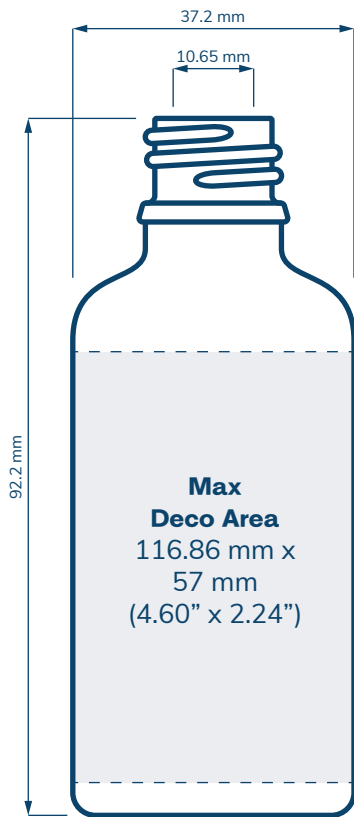

DECO AREAS

Tincture Bottles

SPECIFICATIONS

Glass Dropper Bottles

CHILD RESISTANT

	0.5 oz	1 oz	2 oz
SIZE	0.5 oz	1 oz	2 oz
NECK	18/400	20/400	20/400
HOLDS	0.5 oz	1 oz	2 oz
DIAMETER / HEIGHT OPENING (ID)	25 mm / 68 mm 8.26 mm	32.80 mm / 42 mm 10.26 mm	38.60 mm / 93.66 mm 10.26 mm
HEIGHT WITH CHILD RESISTANT (CR) CLOSURES	0.8 ml bulb: 93 mm	1.0 ml bulb: 106.50 mm	1.0 ml bulb: 121.66 mm

Scale = 1:1

Copyright © 2023 eBottles Inc. All Rights Reserved.

SPECIFICATIONS

Tamper Evident Tincture Dropper Bottles

CHILD RESISTANT

	10 ml	15 ml	30 ml
SIZE	10 ml	15 ml	30 ml
NECK	DIN 18	DIN 18	DIN 18
HOLDS	10 ml	15 ml	30 ml
DIAMETER / HEIGHT OPENING (ID)	25 mm / 58 mm 10.65 mm	27 mm / 69.66 mm 10.65 mm	33 mm / 78.8 mm 10.65 mm
HEIGHT WITH CHILD RESISTANT (CR) CLOSURES	0.8 ml bulb: 83 mm	0.8 ml bulb: 94.66 mm	1.0 ml bulb: 106.80 mm

Scale = 1:1

Copyright © 2023 eBottles Inc. All Rights Reserved.

SPECIFICATIONS

Tamper Evident Tincture Dropper Bottles

CHILD RESISTANT

SIZE	50 ml
NECK	DIN 18
HOLDS	10 ml
DIAMETER / HEIGHT OPENING (ID)	25 mm / 58 mm 10.65 mm
HEIGHT WITH CHILD RESISTANT (CR) CLOSURES	1.0 ml bulb: 120.20 mm

100 ml
DIN 18
100 ml
27 mm / 69.66 mm 10.65 mm
1.0 ml bulb: 140.00 mm

Scale = 1:1

Copyright © 2023 eBottles Inc. All Rights Reserved.