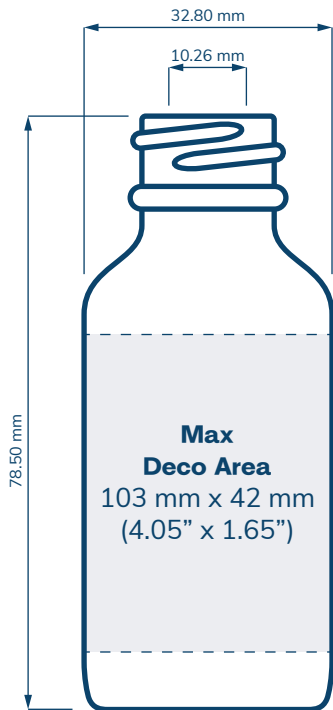

DECO AREAS

Tincture Bottles

SPECIFICATIONS

Glass Dropper Bottles

CHILD RESISTANT

	0.5 oz	1 oz	2 oz
SIZE	0.5 oz	1 oz	2 oz
NECK	18/400	20/400	20/400
HOLDS	0.5 oz	1 oz	2 oz
DIAMETER / HEIGHT OPENING (ID)	25 mm / 68 mm 8.26 mm	32.80 mm / 42 mm 10.26 mm	38.60 mm / 93.66 mm 10.26 mm
HEIGHT WITH CHILD RESISTANT (CR) CLOSURES	0.8 ml bulb: 93 mm	1.0 ml bulb: 106.50 mm	1.0 ml bulb: 121.66 mm

Scale = 1:1

Copyright © 2023 eBottles Inc. All Rights Reserved.

SPECIFICATIONS

Tamper Evident Tincture Dropper Bottles

CHILD RESISTANT

	10 ml	15 ml	30 ml
SIZE	10 ml	15 ml	30 ml
NECK	DIN 18	DIN 18	DIN 18
HOLDS	10 ml	15 ml	30 ml
DIAMETER / HEIGHT OPENING (ID)	25 mm / 58 mm 10.65 mm	27 mm / 69.66 mm 10.65 mm	33 mm / 78.8 mm 10.65 mm
HEIGHT WITH CHILD RESISTANT (CR) CLOSURES	0.8 ml bulb: 83 mm	0.8 ml bulb: 94.66 mm	1.0 ml bulb: 106.80 mm

Scale = 1:1

Copyright © 2023 eBottles Inc. All Rights Reserved.

SPECIFICATIONS

Tamper Evident Tincture Dropper Bottles

CHILD RESISTANT

SIZE	50 ml
NECK	DIN 18
HOLDS	10 ml
DIAMETER / HEIGHT OPENING (ID)	25 mm / 58 mm 10.65 mm
HEIGHT WITH CHILD RESISTANT (CR) CLOSURES	1.0 ml bulb: 120.20 mm

100 ml
DIN 18
100 ml
27 mm / 69.66 mm 10.65 mm
1.0 ml bulb: 140.00 mm

Scale = 1:1

Copyright © 2023 eBottles Inc. All Rights Reserved.