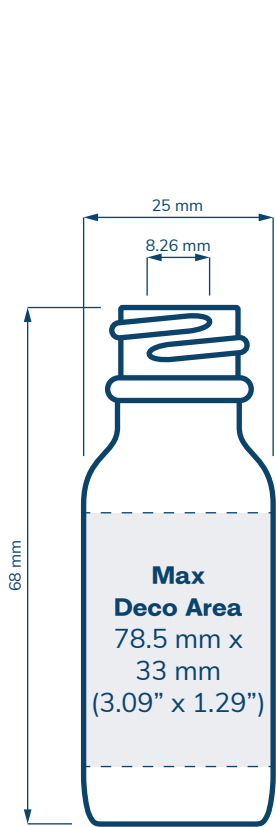

DECO AREAS

Tincture Bottles

SPECIFICATIONS

Glass Dropper Bottles

CHILD RESISTANT

	0.5 oz	1 oz	2 oz
SIZE	0.5 oz	1 oz	2 oz
NECK	18/400	20/400	20/400
HOLDS	0.5 oz	1 oz	2 oz
DIAMETER / HEIGHT OPENING (ID)	25 mm / 68 mm 8.26 mm	32.80 mm / 42 mm 10.26 mm	38.60 mm / 93.66 mm 10.26 mm
HEIGHT WITH CHILD RESISTANT (CR) CLOSURES	0.8 ml bulb: 93 mm	1.0 ml bulb: 106.50 mm	1.0 ml bulb: 121.66 mm

Scale = 1:1

Copyright © 2023 eBottles Inc. All Rights Reserved.

SPECIFICATIONS

Tamper Evident Tincture Dropper Bottles

CHILD RESISTANT

	10 ml	15 ml	30 ml
SIZE	10 ml	15 ml	30 ml
NECK	DIN 18	DIN 18	DIN 18
HOLDS	10 ml	15 ml	30 ml
DIAMETER / HEIGHT OPENING (ID)	25 mm / 58 mm 10.65 mm	27 mm / 69.66 mm 10.65 mm	33 mm / 78.8 mm 10.65 mm
HEIGHT WITH CHILD RESISTANT (CR) CLOSURES	0.8 ml bulb: 83 mm	0.8 ml bulb: 94.66 mm	1.0 ml bulb: 106.80 mm

Scale = 1:1

Copyright © 2023 eBottles Inc. All Rights Reserved.

SPECIFICATIONS

Tamper Evident Tincture Dropper Bottles

CHILD RESISTANT

SIZE	50 ml
NECK	DIN 18
HOLDS	10 ml
DIAMETER / HEIGHT OPENING (ID)	25 mm / 58 mm 10.65 mm
HEIGHT WITH CHILD RESISTANT (CR) CLOSURES	1.0 ml bulb: 120.20 mm

100 ml
DIN 18
100 ml
27 mm / 69.66 mm 10.65 mm
1.0 ml bulb: 140.00 mm

Scale = 1:1

Copyright © 2023 eBottles Inc. All Rights Reserved.