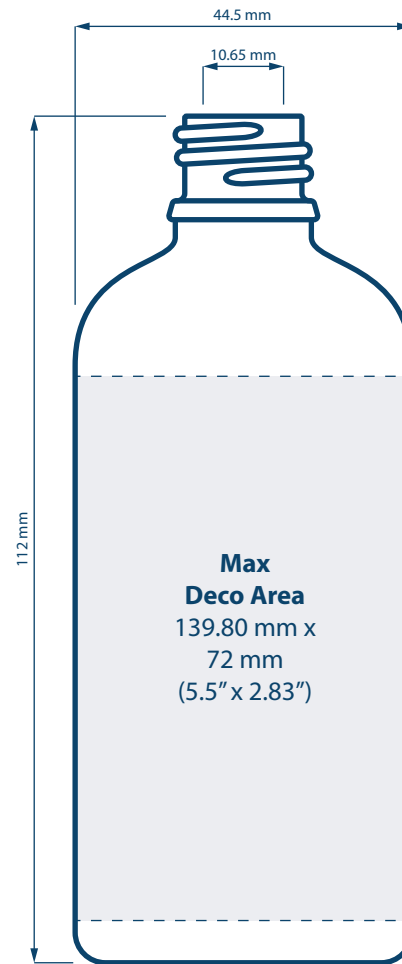

DECO AREAS

Tincture Bottles

SPECIFICATIONS

Glass Dropper Bottles

CHILD RESISTANT

	0.5 oz	1 oz	2 oz
SIZE	0.5 oz	1 oz	2 oz
NECK	18/400	20/400	20/400
HOLDS	0.5 oz	1 oz	2 oz
DIAMETER / HEIGHT OPENING (ID)	25 mm / 68 mm 8.26 mm	32.80 mm / 42 mm 10.26 mm	38.60 mm / 93.66 mm 10.26 mm
HEIGHT WITH CHILD RESISTANT (CR) CLOSURES	0.8 ml bulb: 93 mm	1.0 ml bulb: 106.50 mm	1.0 ml bulb: 121.66 mm

Scale = 1:1

Copyright © 2023 eBottles Inc. All Rights Reserved.

SPECIFICATIONS

Tamper Evident Tincture Dropper Bottles

CHILD RESISTANT

	10 ml	15 ml	30 ml
SIZE	10 ml	15 ml	30 ml
NECK	DIN 18	DIN 18	DIN 18
HOLDS	10 ml	15 ml	30 ml
DIAMETER / HEIGHT OPENING (ID)	25 mm / 58 mm 10.65 mm	27 mm / 69.66 mm 10.65 mm	33 mm / 78.8 mm 10.65 mm
HEIGHT WITH CHILD RESISTANT (CR) CLOSURES	0.8 ml bulb: 83 mm	0.8 ml bulb: 94.66 mm	1.0 ml bulb: 106.80 mm

Scale = 1:1

Copyright © 2023 eBottles Inc. All Rights Reserved.

SPECIFICATIONS

Tamper Evident Tincture Dropper Bottles

CHILD RESISTANT

SIZE	50 ml
NECK	DIN 18
HOLDS	10 ml
DIAMETER / HEIGHT OPENING (ID)	25 mm / 58 mm 10.65 mm
HEIGHT WITH CHILD RESISTANT (CR) CLOSURES	1.0 ml bulb: 120.20 mm

100 ml
DIN 18
100 ml
27 mm / 69.66 mm 10.65 mm
1.0 ml bulb: 140.00 mm

Scale = 1:1

Copyright © 2023 eBottles Inc. All Rights Reserved.