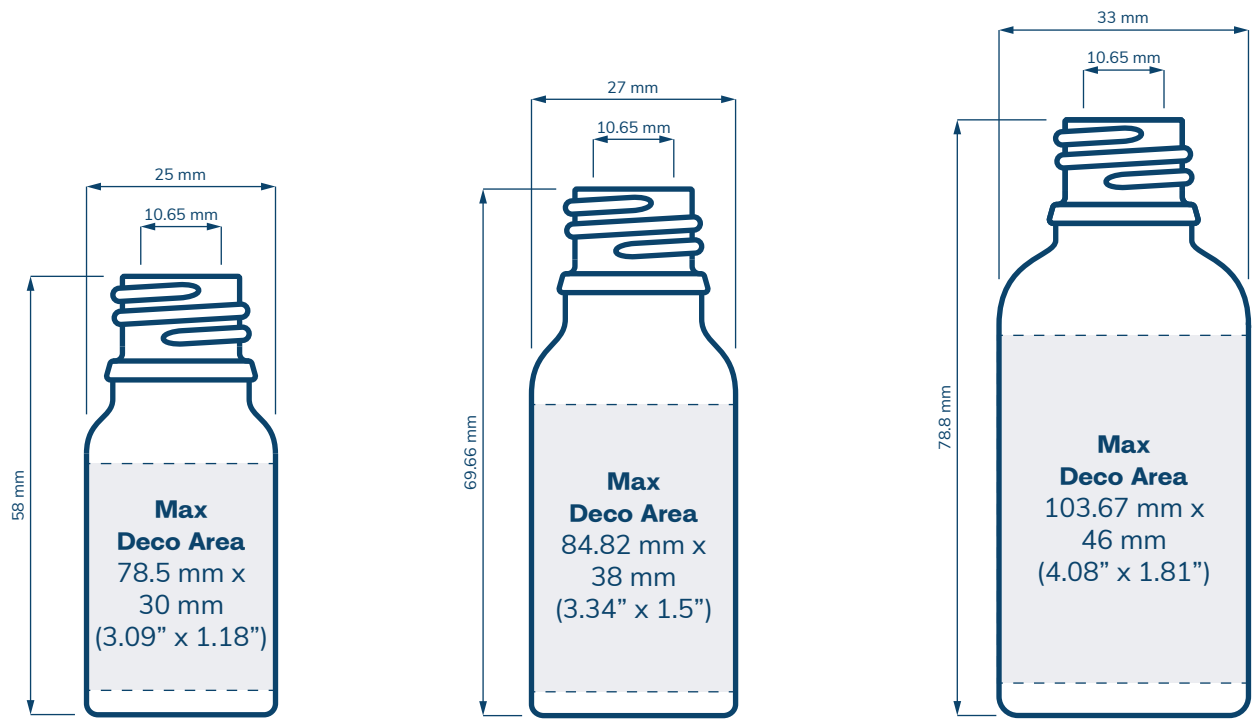

DECO AREAS

Tincture Bottles

SPECIFICATIONS

Glass Dropper Bottles

CHILD RESISTANT

	0.5 oz	1 oz	2 oz
SIZE	0.5 oz	1 oz	2 oz
NECK	18/400	20/400	20/400
HOLDS	0.5 oz	1 oz	2 oz
DIAMETER / HEIGHT OPENING (ID)	25 mm / 68 mm 8.26 mm	32.80 mm / 42 mm 10.26 mm	38.60 mm / 93.66 mm 10.26 mm
HEIGHT WITH CHILD RESISTANT (CR) CLOSURES	0.8 ml bulb: 93 mm	1.0 ml bulb: 106.50 mm	1.0 ml bulb: 121.66 mm

Scale = 1:1

Copyright © 2023 eBottles Inc. All Rights Reserved.

SPECIFICATIONS

Tamper Evident Tincture Dropper Bottles

CHILD RESISTANT

	10 ml	15 ml	30 ml
SIZE	10 ml	15 ml	30 ml
NECK	DIN 18	DIN 18	DIN 18
HOLDS	10 ml	15 ml	30 ml
DIAMETER / HEIGHT OPENING (ID)	25 mm / 58 mm 10.65 mm	27 mm / 69.66 mm 10.65 mm	33 mm / 78.8 mm 10.65 mm
HEIGHT WITH CHILD RESISTANT (CR) CLOSURES	0.8 ml bulb: 83 mm	0.8 ml bulb: 94.66 mm	1.0 ml bulb: 106.80 mm

Scale = 1:1

Copyright © 2023 eBottles Inc. All Rights Reserved.

SPECIFICATIONS

Tamper Evident Tincture Dropper Bottles

CHILD RESISTANT

SIZE	50 ml
NECK	DIN 18
HOLDS	10 ml
DIAMETER / HEIGHT OPENING (ID)	25 mm / 58 mm 10.65 mm
HEIGHT WITH CHILD RESISTANT (CR) CLOSURES	1.0 ml bulb: 120.20 mm

100 ml
DIN 18
100 ml
27 mm / 69.66 mm 10.65 mm
1.0 ml bulb: 140.00 mm

Scale = 1:1

Copyright © 2023 eBottles Inc. All Rights Reserved.