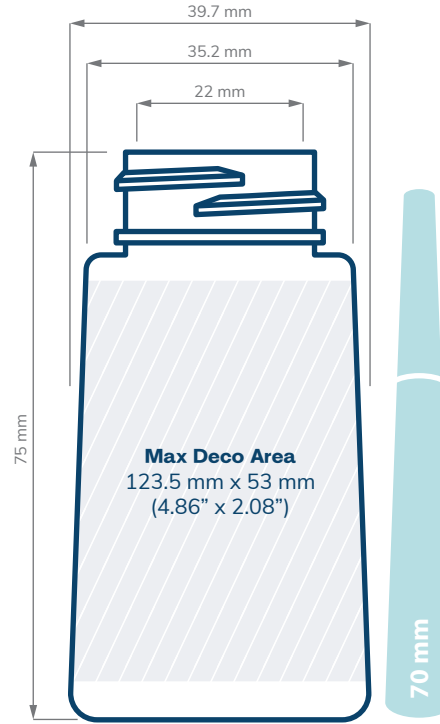

SPECIFICATIONS

Multipack Pre-roll - PET

CHILD RESISTANT

	Mini	Mini Oval	Classic 24
SIZE			
NECK	28 mm	28 mm	24/LUG
HOLDS	5 x 70mm (0.3-0.5g) Pre-rolls	5 x 70mm (0.3-0.5g) Pre-rolls	3 x 85 mm (0.5-1g) Pre-rolls
DIAMETER / HEIGHT OPENING (ID)	35.2 mm / 75 mm 22 mm	35.20 mm & 39.70 mm / 75 mm 22 mm	25.4 mm / 89 mm 20 mm
HEIGHT WITH CHILD RESISTANT (CR) CLOSURES	Straight Sided: 80.08 mm	Straight Sided: 80.08 mm	Straight Sided: 94.08 mm

Scale = 1:1

Copyright © 2023 eBottles Inc. All Rights Reserved.