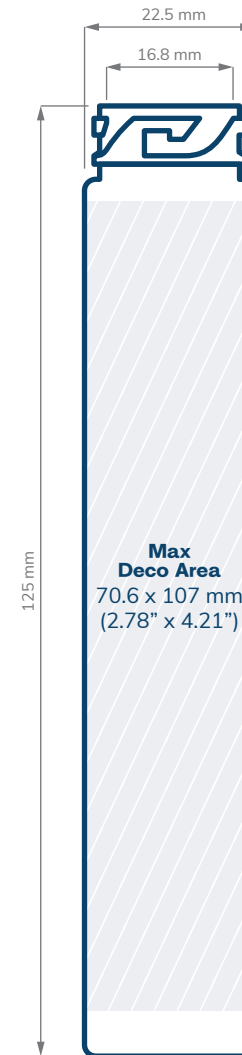

DECO AREAS

Pre-roll & Vape Tubes

SPECIFICATIONS

Pre-roll Tubes - PET

CHILD RESISTANT

	3.5"	4"	4.5"	5"
SIZE	3.5"	4"	4.5"	5"
NECK	16/LUG	16/LUG	20/LUG	20/LUG
HOLDS	0.5 g Pre-roll	0.5 - 0.75 g Pre-roll	0.5 - 0.75 g Pre-roll	0.5 - 1 g Pre-roll
DIAMETER / HEIGHT OPENING (ID)	18.4 mm / 84.6 mm 13.2 mm	18.4 mm / 103 mm 13.2 mm	22.5 mm / 116 mm 16.8 mm	22.5 mm / 125 mm 16.8 mm
HEIGHT WITH CHILD RESISTANT (CR) CLOSURES	Straight: 72.50 mm Dome: 72.60 mm Ribbed Text Style: 73 mm	Straight: 107.50 mm Dome: 107.60 mm Ribbed Text Style: 108 mm	Straight & Dome: 74.3 mm Ribbed Text Style: 74.6 mm Smooth Pictorial: 74.3 mm Extra Tall: 87.2 mm	Straight & Dome: 83.3 mm Ribbed Text Style: 83.6 mm Smooth Pictorial: 83.3 mm Extra Tall: 96.2 mm

Scale = 1:1

Copyright © 2023 eBottles Inc. All Rights Reserved.

SPECIFICATIONS

Pre-roll Tubes - Glass

CHILD RESISTANT

	3.15"	3.5"	4.5"	4.5"
SIZE	3.15"	3.5"	4.5"	4.5"
NECK	18 mm	20 mm	18 mm	20 mm
HOLDS	0.5 g Pre-roll	0.5 g Pre-roll	0.5 - 1 g Pre-roll	0.5 - 1 g Pre-roll
DIAMETER / HEIGHT OPENING (ID)	23 mm / 80 mm 11.6 mm	23 mm / 84 mm 13 mm	23 mm / 115 mm 11.6 mm	25.3 mm / 115 mm 13 mm
HEIGHT WITH CHILD RESISTANT (CR) CLOSURES	Dome: 85 mm	Dome: 88.5 mm Ribbed Pictorial: 90 mm	Dome: 120 mm	Dome: 19.5 mm Ribbed Pictorial: 121 mm

Scale = 1:1

Copyright © 2023 eBottles Inc. All Rights Reserved.

SPECIFICATIONS

Vape Cart PET Bottles

CHILD RESISTANT

SIZE	2.66"	3"	3.5"	3.5"
NECK	16/LUG	20/LUG	16/LUG	20/LUG
DIAMETER / HEIGHT OPENING (ID)	18.4 mm / 68 mm 13.2 mm	22.5 mm / 78.5 mm 16.8 mm	18.4 mm / 84.6 mm 13.2 mm	22.5 mm / 84.6 mm 16.8 mm
HEIGHT WITH CHILD RESISTANT (CR) CLOSURES	Straight: 72.50 mm Dome: 72.60 mm Ribbed Text Style: 73 mm	Straight: 83.30 mm Dome: 83.30 mm Ribbed Text Style: 83.60 mm Smooth Pictorial: 83.30 mm Extra Tall: 96.20 mm	Straight: 89.10 mm Dome: 89.20 mm Ribbed Text Style: 89.60 mm	Straight: 89.40 mm Dome: 89.40 mm Ribbed Text Style: 89.70 mm Smooth Pictorial: 89.40 mm Extra Tall: 102.30 mm