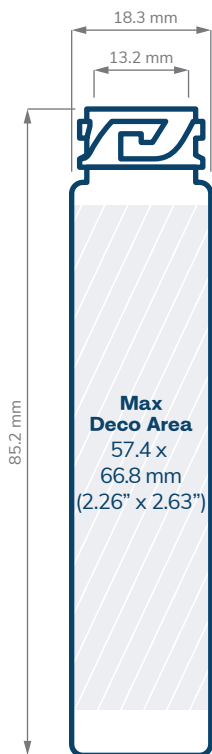

DECO AREAS

Pre-roll & Vape Tubes

SPECIFICATIONS

Pre-roll Tubes - PET

CHILD RESISTANT

	3.5"	4"	4.5"	5"
SIZE	3.5"	4"	4.5"	5"
NECK	16/LUG	16/LUG	20/LUG	20/LUG
HOLDS	0.5 g Pre-roll	0.5 - 0.75 g Pre-roll	0.5 - 0.75 g Pre-roll	0.5 - 1 g Pre-roll
DIAMETER / HEIGHT OPENING (ID)	18.4 mm / 84.6 mm 13.2 mm	18.4 mm / 103 mm 13.2 mm	22.5 mm / 116 mm 16.8 mm	22.5 mm / 125 mm 16.8 mm
HEIGHT WITH CHILD RESISTANT (CR) CLOSURES	Straight: 72.50 mm Dome: 72.60 mm Ribbed Text Style: 73 mm	Straight: 107.50 mm Dome: 107.60 mm Ribbed Text Style: 108 mm	Straight & Dome: 74.3 mm Ribbed Text Style: 74.6 mm Smooth Pictorial: 74.3 mm Extra Tall: 87.2 mm	Straight & Dome: 83.3 mm Ribbed Text Style: 83.6 mm Smooth Pictorial: 83.3 mm Extra Tall: 96.2 mm

Scale = 1:1

Copyright © 2023 eBottles Inc. All Rights Reserved.

SPECIFICATIONS

Pre-roll Tubes - Glass

CHILD RESISTANT

	3.15"	3.5"	4.5"	4.5"
SIZE	3.15"	3.5"	4.5"	4.5"
NECK	18 mm	20 mm	18 mm	20 mm
HOLDS	0.5 g Pre-roll	0.5 g Pre-roll	0.5 - 1 g Pre-roll	0.5 - 1 g Pre-roll
DIAMETER / HEIGHT OPENING (ID)	23 mm / 80 mm 11.6 mm	23 mm / 84 mm 13 mm	23 mm / 115 mm 11.6 mm	25.3 mm / 115 mm 13 mm
HEIGHT WITH CHILD RESISTANT (CR) CLOSURES	Dome: 85 mm	Dome: 88.5 mm Ribbed Pictorial: 90 mm	Dome: 120 mm	Dome: 19.5 mm Ribbed Pictorial: 121 mm

Scale = 1:1

Copyright © 2023 eBottles Inc. All Rights Reserved.

SPECIFICATIONS

Pre-roll Tubes - Pop Tops

CHILD RESISTANT

SIZE	116 mm
HOLDS	0.5 - 1 g Pre-roll
DIAMETER / HEIGHT OPENING (ID)	22.1 mm / 116 mm 18.8 mm