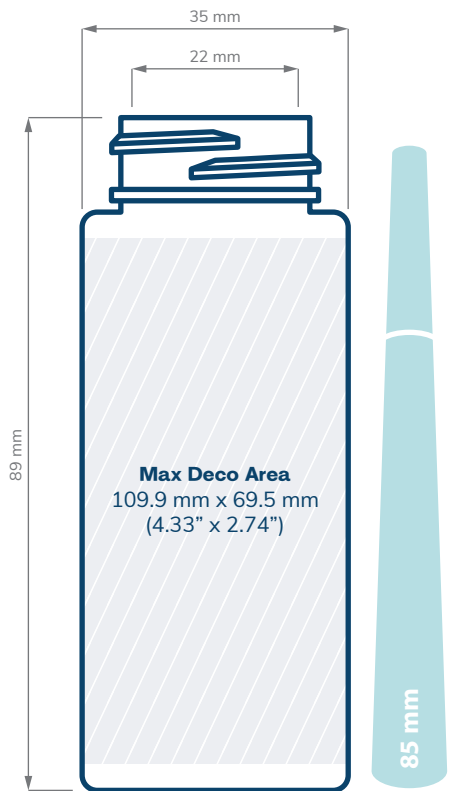

Scale = 1:1

Copyright © 2023 eBottles Inc. All Rights Reserved.

SPECIFICATIONS

Disposable Vape Pen Containers

CHILD RESISTANT

SIZE	4"	4.5"	5"
NECK	16/LUG	20/LUG	20/LUG
DIAMETER / HEIGHT OPENING (ID)	18.4 mm / 103 mm 13.2 mm	22.5 mm / 116 mm 16.8 mm	22.5 mm / 125 mm 16.8 mm
HEIGHT WITH CHILD RESISTANT (CR) CLOSURES	Straight: 72.50 mm Dome: 72.60 mm Ribbed Text Style: 73 mm	Straight & Dome: 74.3 mm Ribbed Text Style: 74.6 mm Smooth Pictorial: 74.3 mm Extra Tall: 87.2 mm	Straight & Dome: 83.3 mm Ribbed Text Style: 83.6 mm Smooth Pictorial: 83.3 mm Extra Tall: 96.2 mm

Scale = 1:1

Copyright © 2023 eBottles Inc. All Rights Reserved.

SPECIFICATIONS

Multipack Pre-roll - PET

CHILD RESISTANT

	Classic 28	Classic 38	King
SIZE			
NECK	28 mm	38 mm	28 mm
HOLDS	5 x 85 mm (0.5g) Pre-rolls	5 x 85 mm (0.5-1g) Pre-rolls	5 x 110 mm (0.7-1g) Pre-rolls
DIAMETER / HEIGHT OPENING (ID)	35 mm / 89 mm 22 mm	44 mm / 90 mm 31.80 mm	35 mm / 116 mm 22 mm
HEIGHT WITH CHILD RESISTANT (CR) CLOSURES	Straight Sided: 94.08 mm	Straight Sided: 95.08 mm Dome: 102.70 mm	Straight Sided: 121.08 mm

Scale = 1:1

Copyright © 2023 eBottles Inc. All Rights Reserved.

SPECIFICATIONS

Multipack Pre-roll - Glass

CHILD RESISTANT

	Mini 33	Classic 28 Vial*	Classic 38
SIZE			
NECK	33 mm	28 mm	38 mm
HOLDS	5 x 60mm (0.3-0.5g) Pre-rolls	5 x 80mm (0.3-0.5g) Pre-rolls	5 x 80mm (0.5-1g) Pre-rolls
DIAMETER / HEIGHT OPENING (ID)	39.2 mm / 67 mm 23.4 mm	35.2 mm / 83.28 mm 19.5 mm	44.4 mm / 84 mm 28.7 mm
HEIGHT WITH CHILD RESISTANT (CR) CLOSURES	Straight Sided: 71.35 mm	Straight Sided: 88.36 mm	Straight Sided: 89.08 mm Dome: 96.70 mm Extra Tall: 101.78 mm Extra Tall Dome: 106.86 mm

Scale = 1:1 / * Customizable heights available with MOQ.

Copyright © 2023 eBottles Inc. All Rights Reserved.

SPECIFICATIONS

Child Resistant Closures

28 mm SMOOTH SIDED

33 mm SMOOTH SIDED

38 mm SMOOTH SIDED

38 mm DOME