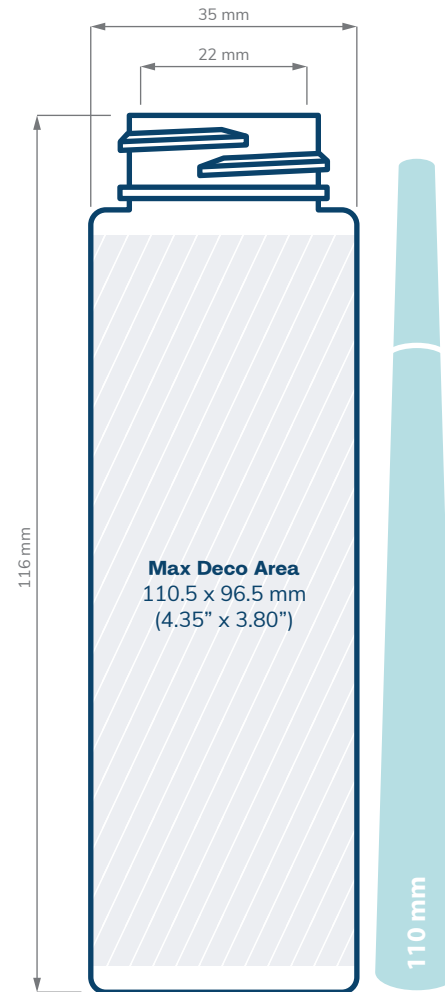

Scale = 1:1

Copyright © 2023 eBottles Inc. All Rights Reserved.

SPECIFICATIONS

Disposable Vape Pen Containers

CHILD RESISTANT

SIZE	4"	4.5"	5"
NECK	16/LUG	20/LUG	20/LUG
DIAMETER / HEIGHT OPENING (ID)	18.4 mm / 103 mm 13.2 mm	22.5 mm / 116 mm 16.8 mm	22.5 mm / 125 mm 16.8 mm
HEIGHT WITH CHILD RESISTANT (CR) CLOSURES	Straight: 72.50 mm Dome: 72.60 mm Ribbed Text Style: 73 mm	Straight & Dome: 74.3 mm Ribbed Text Style: 74.6 mm Smooth Pictorial: 74.3 mm Extra Tall: 87.2 mm	Straight & Dome: 83.3 mm Ribbed Text Style: 83.6 mm Smooth Pictorial: 83.3 mm Extra Tall: 96.2 mm

Scale = 1:1

Copyright © 2023 eBottles Inc. All Rights Reserved.

SPECIFICATIONS

Multipack Pre-roll - PET

CHILD RESISTANT

	Classic 28	Classic 38	King
SIZE			
NECK	28 mm	38 mm	28 mm
HOLDS	5 x 85 mm (0.5g) Pre-rolls	5 x 85 mm (0.5-1g) Pre-rolls	5 x 110 mm (0.7-1g) Pre-rolls
DIAMETER / HEIGHT OPENING (ID)	35 mm / 89 mm 22 mm	44 mm / 90 mm 31.80 mm	35 mm / 116 mm 22 mm
HEIGHT WITH CHILD RESISTANT (CR) CLOSURES	Straight Sided: 94.08 mm	Straight Sided: 95.08 mm Dome: 102.70 mm	Straight Sided: 121.08 mm

Scale = 1:1

Copyright © 2023 eBottles Inc. All Rights Reserved.

SPECIFICATIONS

Multipack Pre-roll - Glass

CHILD RESISTANT

	Mini 33	Classic 28 Vial*	Classic 38
SIZE			
NECK	33 mm	28 mm	38 mm
HOLDS	5 x 60mm (0.3-0.5g) Pre-rolls	5 x 80mm (0.3-0.5g) Pre-rolls	5 x 80mm (0.5-1g) Pre-rolls
DIAMETER / HEIGHT OPENING (ID)	39.2 mm / 67 mm 23.4 mm	35.2 mm / 83.28 mm 19.5 mm	44.4 mm / 84 mm 28.7 mm
HEIGHT WITH CHILD RESISTANT (CR) CLOSURES	Straight Sided: 71.35 mm	Straight Sided: 88.36 mm	Straight Sided: 89.08 mm Dome: 96.70 mm Extra Tall: 101.78 mm Extra Tall Dome: 106.86 mm

Scale = 1:1 / * Customizable heights available with MOQ.

Copyright © 2023 eBottles Inc. All Rights Reserved.

SPECIFICATIONS

Child Resistant Closures

28 mm SMOOTH SIDED

33 mm SMOOTH SIDED

38 mm SMOOTH SIDED

38 mm DOME