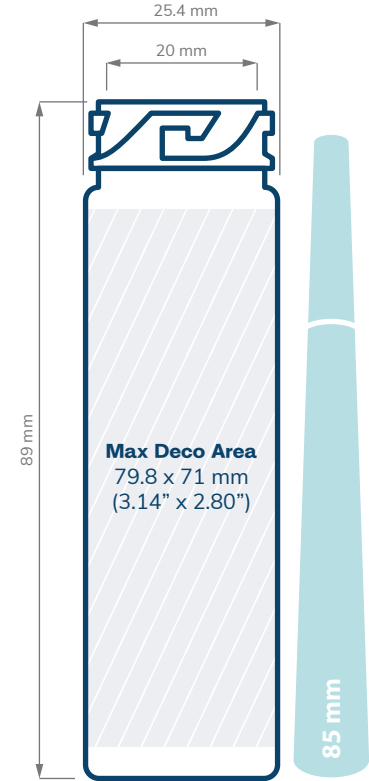

SPECIFICATIONS

Multipack Pre-roll - PET

CHILD RESISTANT

	Mini	Mini Oval	Classic 24
SIZE			
NECK	28 mm	28 mm	24/LUG
HOLDS	5 x 70mm (0.3-0.5g) Pre-rolls	5 x 70mm (0.3-0.5g) Pre-rolls	3 x 85 mm (0.5-1g) Pre-rolls
DIAMETER / HEIGHT OPENING (ID)	35.2 mm / 75 mm 22 mm	35.20 mm & 39.70 mm / 75 mm 22 mm	25.4 mm / 89 mm 20 mm
HEIGHT WITH CHILD RESISTANT (CR) CLOSURES	Straight Sided: 80.08 mm	Straight Sided: 80.08 mm	Straight Sided: 94.08 mm

Scale = 1:1

Copyright © 2023 eBottles Inc. All Rights Reserved.