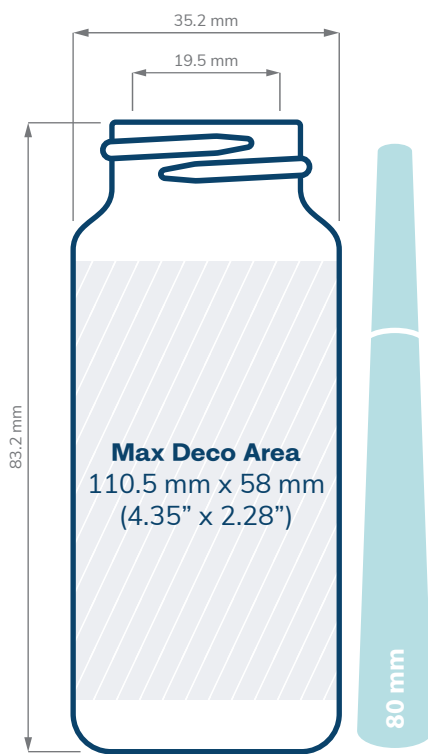

Scale = 1:1

Copyright © 2023 eBottles Inc. All Rights Reserved.

SPECIFICATIONS

Vape Cart Glass & PP Bottles

CHILD RESISTANT

SIZE	3.5"	3" w/ Holder
NECK	20 mm	20/LUG
DIAMETER / HEIGHT OPENING (ID)	23 mm / 84 mm 13 mm	21.8 mm / 80 mm 16.8 mm
HEIGHT WITH CHILD RESISTANT (CR) CLOSURES	Dome: 88.50 mm Ribbed Pictorial: 90 mm	Straight: 84.80 mm Dome: 84.80 mm Ribbed Text Style: 85.10 mm Straight Pictorial: 84.80 mm Extra Tall: 97.70 mm

Scale = 1:1

Copyright © 2023 eBottles Inc. All Rights Reserved.

SPECIFICATIONS

Disposable Vape Pen Containers

CHILD RESISTANT

SIZE	4"	4.5"	5"
NECK	16/LUG	20/LUG	20/LUG
DIAMETER / HEIGHT OPENING (ID)	18.4 mm / 103 mm 13.2 mm	22.5 mm / 116 mm 16.8 mm	22.5 mm / 125 mm 16.8 mm
HEIGHT WITH CHILD RESISTANT (CR) CLOSURES	Straight: 72.50 mm Dome: 72.60 mm Ribbed Text Style: 73 mm	Straight & Dome: 74.3 mm Ribbed Text Style: 74.6 mm Smooth Pictorial: 74.3 mm Extra Tall: 87.2 mm	Straight & Dome: 83.3 mm Ribbed Text Style: 83.6 mm Smooth Pictorial: 83.3 mm Extra Tall: 96.2 mm

Scale = 1:1

Copyright © 2023 eBottles Inc. All Rights Reserved.

SPECIFICATIONS

Multipack Pre-roll - Glass

CHILD RESISTANT

	Mini 33	Classic 28 Vial*	Classic 38
SIZE			
NECK	33 mm	28 mm	38 mm
HOLDS	5 x 60mm (0.3-0.5g) Pre-rolls	5 x 80mm (0.3-0.5g) Pre-rolls	5 x 80mm (0.5-1g) Pre-rolls
DIAMETER / HEIGHT OPENING (ID)	39.2 mm / 67 mm 23.4 mm	35.2 mm / 83.28 mm 19.5 mm	44.4 mm / 84 mm 28.7 mm
HEIGHT WITH CHILD RESISTANT (CR) CLOSURES	Straight Sided: 71.35 mm	Straight Sided: 88.36 mm	Straight Sided: 89.08 mm Dome: 96.70 mm Extra Tall: 101.78 mm Extra Tall Dome: 106.86 mm

Scale = 1:1 / * Customizable heights available with MOQ.

Copyright © 2023 eBottles Inc. All Rights Reserved.

SPECIFICATIONS

Child Resistant Closures

28 mm SMOOTH SIDED

33 mm SMOOTH SIDED

38 mm SMOOTH SIDED

38 mm DOME