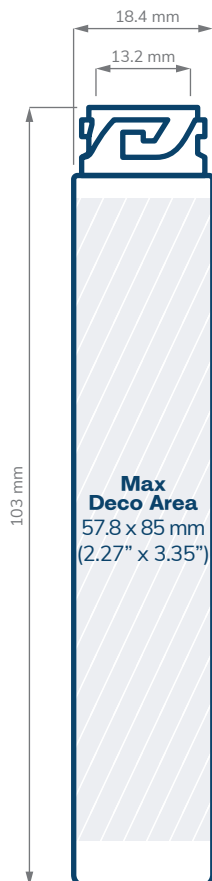

DECO AREAS

Pre-roll & Vape Tubes

SPECIFICATIONS

Pre-roll Tubes - PET

CHILD RESISTANT

	3.5"	4"	4.5"	5"
SIZE	3.5"	4"	4.5"	5"
NECK	16/LUG	16/LUG	20/LUG	20/LUG
HOLDS	0.5 g Pre-roll	0.5 - 0.75 g Pre-roll	0.5 - 0.75 g Pre-roll	0.5 - 1 g Pre-roll
DIAMETER / HEIGHT OPENING (ID)	18.4 mm / 84.6 mm 13.2 mm	18.4 mm / 103 mm 13.2 mm	22.5 mm / 116 mm 16.8 mm	22.5 mm / 125 mm 16.8 mm
HEIGHT WITH CHILD RESISTANT (CR) CLOSURES	Straight: 72.50 mm Dome: 72.60 mm Ribbed Text Style: 73 mm	Straight: 107.50 mm Dome: 107.60 mm Ribbed Text Style: 108 mm	Straight & Dome: 74.3 mm Ribbed Text Style: 74.6 mm Smooth Pictorial: 74.3 mm Extra Tall: 87.2 mm	Straight & Dome: 83.3 mm Ribbed Text Style: 83.6 mm Smooth Pictorial: 83.3 mm Extra Tall: 96.2 mm

Scale = 1:1

Copyright © 2023 eBottles Inc. All Rights Reserved.

SPECIFICATIONS

Pre-roll Tubes - Glass

CHILD RESISTANT

	3.15"	3.5"	4.5"	4.5"
SIZE	3.15"	3.5"	4.5"	4.5"
NECK	18 mm	20 mm	18 mm	20 mm
HOLDS	0.5 g Pre-roll	0.5 g Pre-roll	0.5 - 1 g Pre-roll	0.5 - 1 g Pre-roll
DIAMETER / HEIGHT OPENING (ID)	23 mm / 80 mm 11.6 mm	23 mm / 84 mm 13 mm	23 mm / 115 mm 11.6 mm	25.3 mm / 115 mm 13 mm
HEIGHT WITH CHILD RESISTANT (CR) CLOSURES	Dome: 85 mm	Dome: 88.5 mm Ribbed Pictorial: 90 mm	Dome: 120 mm	Dome: 19.5 mm Ribbed Pictorial: 121 mm

Scale = 1:1

Copyright © 2023 eBottles Inc. All Rights Reserved.

SPECIFICATIONS

Vape Cart PET Bottles

CHILD RESISTANT

SIZE	2.66"	3"	3.5"	3.5"
NECK	16/LUG	20/LUG	16/LUG	20/LUG
DIAMETER / HEIGHT OPENING (ID)	18.4 mm / 68 mm 13.2 mm	22.5 mm / 78.5 mm 16.8 mm	18.4 mm / 84.6 mm 13.2 mm	22.5 mm / 84.6 mm 16.8 mm
HEIGHT WITH CHILD RESISTANT (CR) CLOSURES	Straight: 72.50 mm Dome: 72.60 mm Ribbed Text Style: 73 mm	Straight: 83.30 mm Dome: 83.30 mm Ribbed Text Style: 83.60 mm Smooth Pictorial: 83.30 mm Extra Tall: 96.20 mm	Straight: 89.10 mm Dome: 89.20 mm Ribbed Text Style: 89.60 mm	Straight: 89.40 mm Dome: 89.40 mm Ribbed Text Style: 89.70 mm Smooth Pictorial: 89.40 mm Extra Tall: 102.30 mm