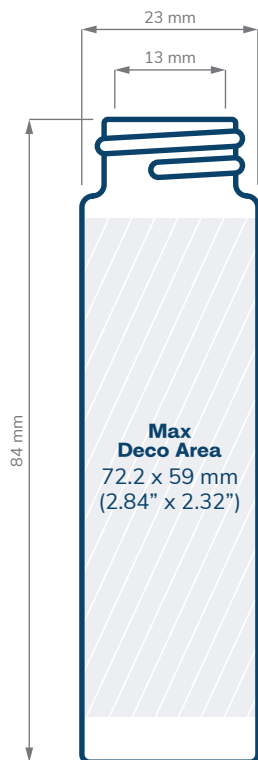

DECO AREAS

Pre-roll & Vape Tubes

SPECIFICATIONS

Pre-roll Tubes - PET

CHILD RESISTANT

	3.5"	4"	4.5"	5"
SIZE	3.5"	4"	4.5"	5"
NECK	16/LUG	16/LUG	20/LUG	20/LUG
HOLDS	0.5 g Pre-roll	0.5 - 0.75 g Pre-roll	0.5 - 0.75 g Pre-roll	0.5 - 1 g Pre-roll
DIAMETER / HEIGHT OPENING (ID)	18.4 mm / 84.6 mm 13.2 mm	18.4 mm / 103 mm 13.2 mm	22.5 mm / 116 mm 16.8 mm	22.5 mm / 125 mm 16.8 mm
HEIGHT WITH CHILD RESISTANT (CR) CLOSURES	Straight: 72.50 mm Dome: 72.60 mm Ribbed Text Style: 73 mm	Straight: 107.50 mm Dome: 107.60 mm Ribbed Text Style: 108 mm	Straight & Dome: 74.3 mm Ribbed Text Style: 74.6 mm Smooth Pictorial: 74.3 mm Extra Tall: 87.2 mm	Straight & Dome: 83.3 mm Ribbed Text Style: 83.6 mm Smooth Pictorial: 83.3 mm Extra Tall: 96.2 mm

Scale = 1:1

Copyright © 2023 eBottles Inc. All Rights Reserved.

SPECIFICATIONS

Pre-roll Tubes - Glass

CHILD RESISTANT

	3.15"	3.5"	4.5"	4.5"
SIZE	3.15"	3.5"	4.5"	4.5"
NECK	18 mm	20 mm	18 mm	20 mm
HOLDS	0.5 g Pre-roll	0.5 g Pre-roll	0.5 - 1 g Pre-roll	0.5 - 1 g Pre-roll
DIAMETER / HEIGHT OPENING (ID)	23 mm / 80 mm 11.6 mm	23 mm / 84 mm 13 mm	23 mm / 115 mm 11.6 mm	25.3 mm / 115 mm 13 mm
HEIGHT WITH CHILD RESISTANT (CR) CLOSURES	Dome: 85 mm	Dome: 88.5 mm Ribbed Pictorial: 90 mm	Dome: 120 mm	Dome: 19.5 mm Ribbed Pictorial: 121 mm

Scale = 1:1

Copyright © 2023 eBottles Inc. All Rights Reserved.

SPECIFICATIONS

Pre-roll Tubes - Pop Tops

CHILD RESISTANT

SIZE	116 mm
HOLDS	0.5 - 1 g Pre-roll
DIAMETER / HEIGHT OPENING (ID)	22.1 mm / 116 mm 18.8 mm