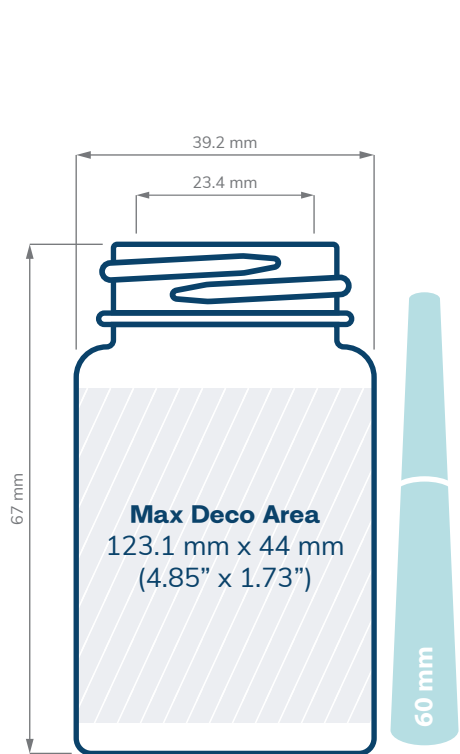

Scale = 1:1

Copyright © 2023 eBottles Inc. All Rights Reserved.

SPECIFICATIONS

Disposable Vape Pen Containers

CHILD RESISTANT

SIZE	4"	4.5"	5"
NECK	16/LUG	20/LUG	20/LUG
DIAMETER / HEIGHT OPENING (ID)	18.4 mm / 103 mm 13.2 mm	22.5 mm / 116 mm 16.8 mm	22.5 mm / 125 mm 16.8 mm
HEIGHT WITH CHILD RESISTANT (CR) CLOSURES	Straight: 72.50 mm Dome: 72.60 mm Ribbed Text Style: 73 mm	Straight & Dome: 74.3 mm Ribbed Text Style: 74.6 mm Smooth Pictorial: 74.3 mm Extra Tall: 87.2 mm	Straight & Dome: 83.3 mm Ribbed Text Style: 83.6 mm Smooth Pictorial: 83.3 mm Extra Tall: 96.2 mm

Scale = 1:1

Copyright © 2023 eBottles Inc. All Rights Reserved.

SPECIFICATIONS

Multipack Pre-roll - PET

CHILD RESISTANT

	Classic 28	Classic 38	King
SIZE			
NECK	28 mm	38 mm	28 mm
HOLDS	5 x 85 mm (0.5g) Pre-rolls	5 x 85 mm (0.5-1g) Pre-rolls	5 x 110 mm (0.7-1g) Pre-rolls
DIAMETER / HEIGHT OPENING (ID)	35 mm / 89 mm 22 mm	44 mm / 90 mm 31.80 mm	35 mm / 116 mm 22 mm
HEIGHT WITH CHILD RESISTANT (CR) CLOSURES	Straight Sided: 94.08 mm	Straight Sided: 95.08 mm Dome: 102.70 mm	Straight Sided: 121.08 mm

Scale = 1:1

Copyright © 2023 eBottles Inc. All Rights Reserved.

SPECIFICATIONS

Multipack Pre-roll - Glass

CHILD RESISTANT

	Mini 33	Classic 28 Vial*	Classic 38
SIZE			
NECK	33 mm	28 mm	38 mm
HOLDS	5 x 60mm (0.3-0.5g) Pre-rolls	5 x 80mm (0.3-0.5g) Pre-rolls	5 x 80mm (0.5-1g) Pre-rolls
DIAMETER / HEIGHT OPENING (ID)	39.2 mm / 67 mm 23.4 mm	35.2 mm / 83.28 mm 19.5 mm	44.4 mm / 84 mm 28.7 mm
HEIGHT WITH CHILD RESISTANT (CR) CLOSURES	Straight Sided: 71.35 mm	Straight Sided: 88.36 mm	Straight Sided: 89.08 mm Dome: 96.70 mm Extra Tall: 101.78 mm Extra Tall Dome: 106.86 mm

Scale = 1:1 / * Customizable heights available with MOQ.

Copyright © 2023 eBottles Inc. All Rights Reserved.

SPECIFICATIONS

Child Resistant Closures

28 mm SMOOTH SIDED

33 mm SMOOTH SIDED

38 mm SMOOTH SIDED

38 mm DOME