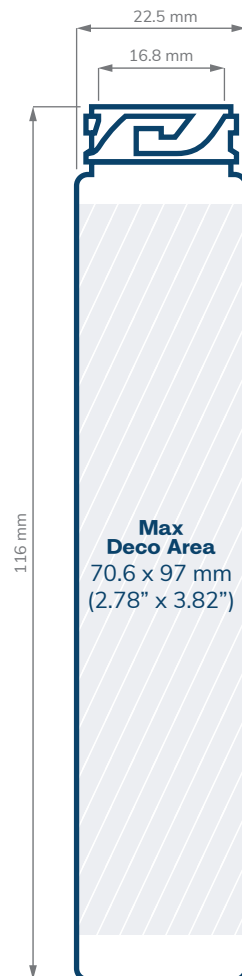

DECO AREAS

Pre-roll & Vape Tubes

SPECIFICATIONS

Pre-roll Tubes - PET

CHILD RESISTANT

	3.5"	4"	4.5"	5"
SIZE	3.5"	4"	4.5"	5"
NECK	16/LUG	16/LUG	20/LUG	20/LUG
HOLDS	0.5 g Pre-roll	0.5 - 0.75 g Pre-roll	0.5 - 0.75 g Pre-roll	0.5 - 1 g Pre-roll
DIAMETER / HEIGHT OPENING (ID)	18.4 mm / 84.6 mm 13.2 mm	18.4 mm / 103 mm 13.2 mm	22.5 mm / 116 mm 16.8 mm	22.5 mm / 125 mm 16.8 mm
HEIGHT WITH CHILD RESISTANT (CR) CLOSURES	Straight: 72.50 mm Dome: 72.60 mm Ribbed Text Style: 73 mm	Straight: 107.50 mm Dome: 107.60 mm Ribbed Text Style: 108 mm	Straight & Dome: 74.3 mm Ribbed Text Style: 74.6 mm Smooth Pictorial: 74.3 mm Extra Tall: 87.2 mm	Straight & Dome: 83.3 mm Ribbed Text Style: 83.6 mm Smooth Pictorial: 83.3 mm Extra Tall: 96.2 mm

Scale = 1:1

Copyright © 2023 eBottles Inc. All Rights Reserved.

SPECIFICATIONS

Pre-roll Tubes - Glass

CHILD RESISTANT

	3.15"	3.5"	4.5"	4.5"
SIZE	3.15"	3.5"	4.5"	4.5"
NECK	18 mm	20 mm	18 mm	20 mm
HOLDS	0.5 g Pre-roll	0.5 g Pre-roll	0.5 - 1 g Pre-roll	0.5 - 1 g Pre-roll
DIAMETER / HEIGHT OPENING (ID)	23 mm / 80 mm 11.6 mm	23 mm / 84 mm 13 mm	23 mm / 115 mm 11.6 mm	25.3 mm / 115 mm 13 mm
HEIGHT WITH CHILD RESISTANT (CR) CLOSURES	Dome: 85 mm	Dome: 88.5 mm Ribbed Pictorial: 90 mm	Dome: 120 mm	Dome: 19.5 mm Ribbed Pictorial: 121 mm

Scale = 1:1

Copyright © 2023 eBottles Inc. All Rights Reserved.

SPECIFICATIONS

Vape Cart PET Bottles

CHILD RESISTANT

SIZE	2.66"	3"	3.5"	3.5"
NECK	16/LUG	20/LUG	16/LUG	20/LUG
DIAMETER / HEIGHT OPENING (ID)	18.4 mm / 68 mm 13.2 mm	22.5 mm / 78.5 mm 16.8 mm	18.4 mm / 84.6 mm 13.2 mm	22.5 mm / 84.6 mm 16.8 mm
HEIGHT WITH CHILD RESISTANT (CR) CLOSURES	Straight: 72.50 mm Dome: 72.60 mm Ribbed Text Style: 73 mm	Straight: 83.30 mm Dome: 83.30 mm Ribbed Text Style: 83.60 mm Smooth Pictorial: 83.30 mm Extra Tall: 96.20 mm	Straight: 89.10 mm Dome: 89.20 mm Ribbed Text Style: 89.60 mm	Straight: 89.40 mm Dome: 89.40 mm Ribbed Text Style: 89.70 mm Smooth Pictorial: 89.40 mm Extra Tall: 102.30 mm