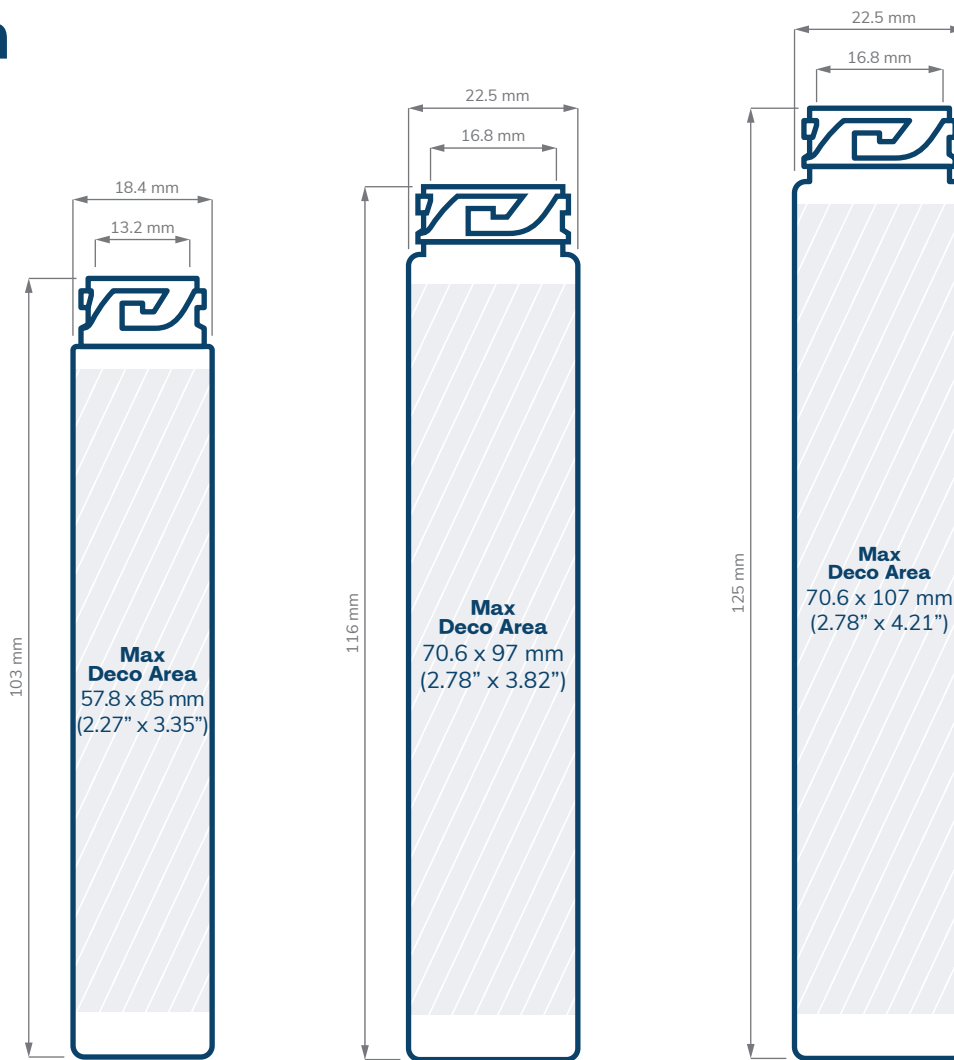

Scale = 1:1

Copyright © 2023 eBottles Inc. All Rights Reserved.

SPECIFICATIONS

Vape Cart Glass & PP Bottles

CHILD RESISTANT

SIZE	3.5"	3" w/ Holder
NECK	20 mm	20/LUG
DIAMETER / HEIGHT OPENING (ID)	23 mm / 84 mm 13 mm	21.8 mm / 80 mm 16.8 mm
HEIGHT WITH CHILD RESISTANT (CR) CLOSURES	Dome: 88.50 mm Ribbed Pictorial: 90 mm	Straight: 84.80 mm Dome: 84.80 mm Ribbed Text Style: 85.10 mm Straight Pictorial: 84.80 mm Extra Tall: 97.70 mm

Scale = 1:1

Copyright © 2023 eBottles Inc. All Rights Reserved.

SPECIFICATIONS

Disposable Vape Pen Containers

CHILD RESISTANT

SIZE	4"	4.5"	5"
NECK	16/LUG	20/LUG	20/LUG
DIAMETER / HEIGHT OPENING (ID)	18.4 mm / 103 mm 13.2 mm	22.5 mm / 116 mm 16.8 mm	22.5 mm / 125 mm 16.8 mm
HEIGHT WITH CHILD RESISTANT (CR) CLOSURES	Straight: 72.50 mm Dome: 72.60 mm Ribbed Text Style: 73 mm	Straight & Dome: 74.3 mm Ribbed Text Style: 74.6 mm Smooth Pictorial: 74.3 mm Extra Tall: 87.2 mm	Straight & Dome: 83.3 mm Ribbed Text Style: 83.6 mm Smooth Pictorial: 83.3 mm Extra Tall: 96.2 mm

Scale = 1:1

Copyright © 2023 eBottles Inc. All Rights Reserved.

SPECIFICATIONS

Multipack Pre-roll - PET

CHILD RESISTANT

	Mini	Mini Oval	Classic 24
SIZE			
NECK	28 mm	28 mm	24/LUG
HOLDS	5 x 70mm (0.3-0.5g) Pre-rolls	5 x 70mm (0.3-0.5g) Pre-rolls	3 x 85 mm (0.5-1g) Pre-rolls
DIAMETER / HEIGHT OPENING (ID)	35.2 mm / 75 mm 22 mm	35.20 mm & 39.70 mm / 75 mm 22 mm	25.4 mm / 89 mm 20 mm
HEIGHT WITH CHILD RESISTANT (CR) CLOSURES	Straight Sided: 80.08 mm	Straight Sided: 80.08 mm	Straight Sided: 94.08 mm