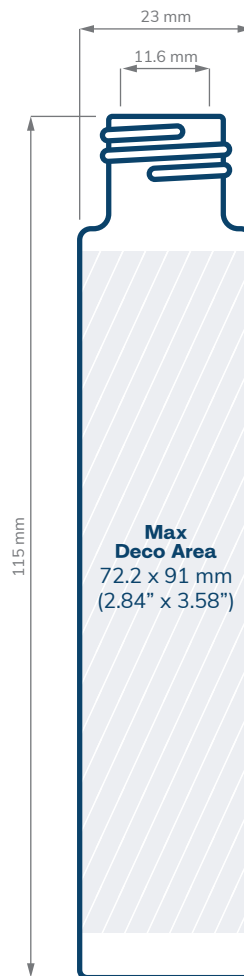

DECO AREAS

Pre-roll & Vape Tubes

SPECIFICATIONS

Pre-roll Tubes - PET

CHILD RESISTANT

	3.5"	4"	4.5"	5"
SIZE	3.5"	4"	4.5"	5"
NECK	16/LUG	16/LUG	20/LUG	20/LUG
HOLDS	0.5 g Pre-roll	0.5 - 0.75 g Pre-roll	0.5 - 0.75 g Pre-roll	0.5 - 1 g Pre-roll
DIAMETER / HEIGHT OPENING (ID)	18.4 mm / 84.6 mm 13.2 mm	18.4 mm / 103 mm 13.2 mm	22.5 mm / 116 mm 16.8 mm	22.5 mm / 125 mm 16.8 mm
HEIGHT WITH CHILD RESISTANT (CR) CLOSURES	Straight: 72.50 mm Dome: 72.60 mm Ribbed Text Style: 73 mm	Straight: 107.50 mm Dome: 107.60 mm Ribbed Text Style: 108 mm	Straight & Dome: 74.3 mm Ribbed Text Style: 74.6 mm Smooth Pictorial: 74.3 mm Extra Tall: 87.2 mm	Straight & Dome: 83.3 mm Ribbed Text Style: 83.6 mm Smooth Pictorial: 83.3 mm Extra Tall: 96.2 mm

Scale = 1:1

Copyright © 2023 eBottles Inc. All Rights Reserved.

SPECIFICATIONS

Pre-roll Tubes - Glass

CHILD RESISTANT

	3.15"	3.5"	4.5"	4.5"
SIZE	3.15"	3.5"	4.5"	4.5"
NECK	18 mm	20 mm	18 mm	20 mm
HOLDS	0.5 g Pre-roll	0.5 g Pre-roll	0.5 - 1 g Pre-roll	0.5 - 1 g Pre-roll
DIAMETER / HEIGHT OPENING (ID)	23 mm / 80 mm 11.6 mm	23 mm / 84 mm 13 mm	23 mm / 115 mm 11.6 mm	25.3 mm / 115 mm 13 mm
HEIGHT WITH CHILD RESISTANT (CR) CLOSURES	Dome: 85 mm	Dome: 88.5 mm Ribbed Pictorial: 90 mm	Dome: 120 mm	Dome: 19.5 mm Ribbed Pictorial: 121 mm

Scale = 1:1

Copyright © 2023 eBottles Inc. All Rights Reserved.

SPECIFICATIONS

Pre-roll Tubes - Pop Tops

CHILD RESISTANT

SIZE	116 mm
HOLDS	0.5 - 1 g Pre-roll
DIAMETER / HEIGHT OPENING (ID)	22.1 mm / 116 mm 18.8 mm