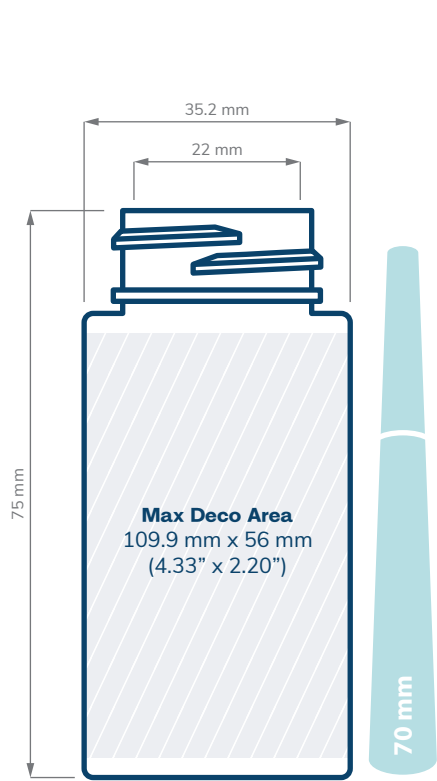

SPECIFICATIONS

Multipack Pre-roll - PET

CHILD RESISTANT

	Mini	Mini Oval	Classic 24
SIZE			
NECK	28 mm	28 mm	24/LUG
HOLDS	5 x 70mm (0.3-0.5g) Pre-rolls	5 x 70mm (0.3-0.5g) Pre-rolls	3 x 85 mm (0.5-1g) Pre-rolls
DIAMETER / HEIGHT OPENING (ID)	35.2 mm / 75 mm 22 mm	35.20 mm & 39.70 mm / 75 mm 22 mm	25.4 mm / 89 mm 20 mm
HEIGHT WITH CHILD RESISTANT (CR) CLOSURES	Straight Sided: 80.08 mm	Straight Sided: 80.08 mm	Straight Sided: 94.08 mm

Scale = 1:1

Copyright © 2023 eBottles Inc. All Rights Reserved.