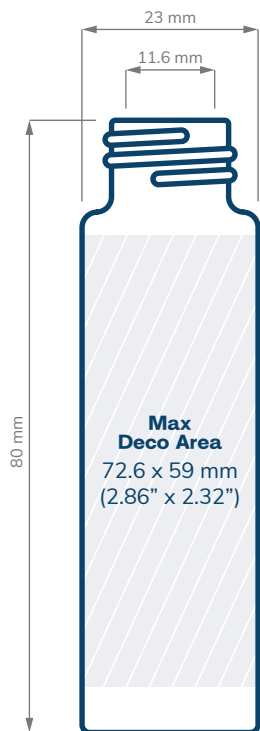

Scale = 1:1

Copyright © 2023 eBottles Inc. All Rights Reserved.

SPECIFICATIONS

Pre-roll Tubes - Glass

CHILD RESISTANT

	3.15"	3.5"	4.5"	4.5"
SIZE	3.15"	3.5"	4.5"	4.5"
NECK	18 mm	20 mm	18 mm	20 mm
HOLDS	0.5 g Pre-roll	0.5 g Pre-roll	0.5 - 1 g Pre-roll	0.5 - 1 g Pre-roll
DIAMETER / HEIGHT OPENING (ID)	23 mm / 80 mm 11.6 mm	23 mm / 84 mm 13 mm	23 mm / 115 mm 11.6 mm	25.3 mm / 115 mm 13 mm
HEIGHT WITH CHILD RESISTANT (CR) CLOSURES	Dome: 85 mm	Dome: 88.5 mm Ribbed Pictorial: 90 mm	Dome: 120 mm	Dome: 19.5 mm Ribbed Pictorial: 121 mm

Scale = 1:1

Copyright © 2023 eBottles Inc. All Rights Reserved.

SPECIFICATIONS

Pre-roll Tubes - Pop Tops

CHILD RESISTANT

SIZE	116 mm
HOLDS	0.5 - 1 g Pre-roll
DIAMETER / HEIGHT OPENING (ID)	22.1 mm / 116 mm 18.8 mm

Scale = 1:1

Copyright © 2023 eBottles Inc. All Rights Reserved.

SPECIFICATIONS

Vape Cart PET Bottles

CHILD RESISTANT

SIZE	2.66"	3"	3.5"	3.5"
NECK	16/LUG	20/LUG	16/LUG	20/LUG
DIAMETER / HEIGHT OPENING (ID)	18.4 mm / 68 mm 13.2 mm	22.5 mm / 78.5 mm 16.8 mm	18.4 mm / 84.6 mm 13.2 mm	22.5 mm / 84.6 mm 16.8 mm
HEIGHT WITH CHILD RESISTANT (CR) CLOSURES	Straight: 72.50 mm Dome: 72.60 mm Ribbed Text Style: 73 mm	Straight: 83.30 mm Dome: 83.30 mm Ribbed Text Style: 83.60 mm Smooth Pictorial: 83.30 mm Extra Tall: 96.20 mm	Straight: 89.10 mm Dome: 89.20 mm Ribbed Text Style: 89.60 mm	Straight: 89.40 mm Dome: 89.40 mm Ribbed Text Style: 89.70 mm Smooth Pictorial: 89.40 mm Extra Tall: 102.30 mm