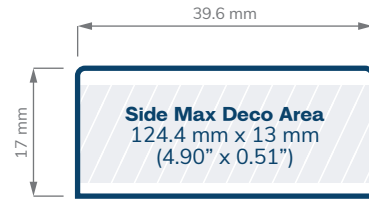

Scale = 1:1

Copyright © 2023 eBottles Inc. All Rights Reserved.

SPECIFICATIONS

Vape Cart Glass & PP Bottles

CHILD RESISTANT

SIZE	3.5"	3" w/ Holder
NECK	20 mm	20/LUG
DIAMETER / HEIGHT OPENING (ID)	23 mm / 84 mm 13 mm	21.8 mm / 80 mm 16.8 mm
HEIGHT WITH CHILD RESISTANT (CR) CLOSURES	Dome: 88.50 mm Ribbed Pictorial: 90 mm	Straight: 84.80 mm Dome: 84.80 mm Ribbed Text Style: 85.10 mm Straight Pictorial: 84.80 mm Extra Tall: 97.70 mm

Scale = 1:1

Copyright © 2023 eBottles Inc. All Rights Reserved.

SPECIFICATIONS

Disposable Vape Pen Containers

CHILD RESISTANT

SIZE	4"	4.5"	5"
NECK	16/LUG	20/LUG	20/LUG
DIAMETER / HEIGHT OPENING (ID)	18.4 mm / 103 mm 13.2 mm	22.5 mm / 116 mm 16.8 mm	22.5 mm / 125 mm 16.8 mm
HEIGHT WITH CHILD RESISTANT (CR) CLOSURES	Straight: 72.50 mm Dome: 72.60 mm Ribbed Text Style: 73 mm	Straight & Dome: 74.3 mm Ribbed Text Style: 74.6 mm Smooth Pictorial: 74.3 mm Extra Tall: 87.2 mm	Straight & Dome: 83.3 mm Ribbed Text Style: 83.6 mm Smooth Pictorial: 83.3 mm Extra Tall: 96.2 mm

Scale = 1:1

Copyright © 2023 eBottles Inc. All Rights Reserved.

SPECIFICATIONS

Multipack Pre-roll - Glass

CHILD RESISTANT

	Mini 33	Classic 28 Vial*	Classic 38
SIZE			
NECK	33 mm	28 mm	38 mm
HOLDS	5 x 60mm (0.3-0.5g) Pre-rolls	5 x 80mm (0.3-0.5g) Pre-rolls	5 x 80mm (0.5-1g) Pre-rolls
DIAMETER / HEIGHT OPENING (ID)	39.2 mm / 67 mm 23.4 mm	35.2 mm / 83.28 mm 19.5 mm	44.4 mm / 84 mm 28.7 mm
HEIGHT WITH CHILD RESISTANT (CR) CLOSURES	Straight Sided: 71.35 mm	Straight Sided: 88.36 mm	Straight Sided: 89.08 mm Dome: 96.70 mm Extra Tall: 101.78 mm Extra Tall Dome: 106.86 mm

Scale = 1:1 / * Customizable heights available with MOQ.

Copyright © 2023 eBottles Inc. All Rights Reserved.

SPECIFICATIONS

Child Resistant Closures

28 mm SMOOTH SIDED

33 mm SMOOTH SIDED

38 mm SMOOTH SIDED

38 mm DOME