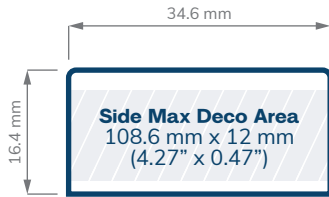

Scale = 1:1

Copyright © 2023 eBottles Inc. All Rights Reserved.

SPECIFICATIONS

Vape Cart Glass & PP Bottles

CHILD RESISTANT

SIZE	3.5"	3" w/ Holder
NECK	20 mm	20/LUG
DIAMETER / HEIGHT OPENING (ID)	23 mm / 84 mm 13 mm	21.8 mm / 80 mm 16.8 mm
HEIGHT WITH CHILD RESISTANT (CR) CLOSURES	Dome: 88.50 mm Ribbed Pictorial: 90 mm	Straight: 84.80 mm Dome: 84.80 mm Ribbed Text Style: 85.10 mm Straight Pictorial: 84.80 mm Extra Tall: 97.70 mm

Scale = 1:1

Copyright © 2023 eBottles Inc. All Rights Reserved.

SPECIFICATIONS

Disposable Vape Pen Containers

CHILD RESISTANT

SIZE	4"	4.5"	5"
NECK	16/LUG	20/LUG	20/LUG
DIAMETER / HEIGHT OPENING (ID)	18.4 mm / 103 mm 13.2 mm	22.5 mm / 116 mm 16.8 mm	22.5 mm / 125 mm 16.8 mm
HEIGHT WITH CHILD RESISTANT (CR) CLOSURES	Straight: 72.50 mm Dome: 72.60 mm Ribbed Text Style: 73 mm	Straight & Dome: 74.3 mm Ribbed Text Style: 74.6 mm Smooth Pictorial: 74.3 mm Extra Tall: 87.2 mm	Straight & Dome: 83.3 mm Ribbed Text Style: 83.6 mm Smooth Pictorial: 83.3 mm Extra Tall: 96.2 mm

Scale = 1:1

Copyright © 2023 eBottles Inc. All Rights Reserved.

SPECIFICATIONS

Multipack Pre-roll - Glass

CHILD RESISTANT

	Mini 33	Classic 28 Vial*	Classic 38
SIZE			
NECK	33 mm	28 mm	38 mm
HOLDS	5 x 60mm (0.3-0.5g) Pre-rolls	5 x 80mm (0.3-0.5g) Pre-rolls	5 x 80mm (0.5-1g) Pre-rolls
DIAMETER / HEIGHT OPENING (ID)	39.2 mm / 67 mm 23.4 mm	35.2 mm / 83.28 mm 19.5 mm	44.4 mm / 84 mm 28.7 mm
HEIGHT WITH CHILD RESISTANT (CR) CLOSURES	Straight Sided: 71.35 mm	Straight Sided: 88.36 mm	Straight Sided: 89.08 mm Dome: 96.70 mm Extra Tall: 101.78 mm Extra Tall Dome: 106.86 mm

Scale = 1:1 / * Customizable heights available with MOQ.

Copyright © 2023 eBottles Inc. All Rights Reserved.

SPECIFICATIONS

Child Resistant Closures

28 mm SMOOTH SIDED

33 mm SMOOTH SIDED

38 mm SMOOTH SIDED

38 mm DOME