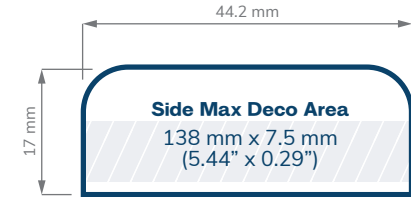

Scale = 1:1

Copyright © 2023 eBottles Inc. All Rights Reserved.

SPECIFICATIONS

Vape Cart Glass & PP Bottles

CHILD RESISTANT

SIZE	3.5"	3" w/ Holder
NECK	20 mm	20/LUG
DIAMETER / HEIGHT OPENING (ID)	23 mm / 84 mm 13 mm	21.8 mm / 80 mm 16.8 mm
HEIGHT WITH CHILD RESISTANT (CR) CLOSURES	Dome: 88.50 mm Ribbed Pictorial: 90 mm	Straight: 84.80 mm Dome: 84.80 mm Ribbed Text Style: 85.10 mm Straight Pictorial: 84.80 mm Extra Tall: 97.70 mm

Scale = 1:1

Copyright © 2023 eBottles Inc. All Rights Reserved.

SPECIFICATIONS

Disposable Vape Pen Containers

CHILD RESISTANT

SIZE	4"	4.5"	5"
NECK	16/LUG	20/LUG	20/LUG
DIAMETER / HEIGHT OPENING (ID)	18.4 mm / 103 mm 13.2 mm	22.5 mm / 116 mm 16.8 mm	22.5 mm / 125 mm 16.8 mm
HEIGHT WITH CHILD RESISTANT (CR) CLOSURES	Straight: 72.50 mm Dome: 72.60 mm Ribbed Text Style: 73 mm	Straight & Dome: 74.3 mm Ribbed Text Style: 74.6 mm Smooth Pictorial: 74.3 mm Extra Tall: 87.2 mm	Straight & Dome: 83.3 mm Ribbed Text Style: 83.6 mm Smooth Pictorial: 83.3 mm Extra Tall: 96.2 mm

Scale = 1:1

Copyright © 2023 eBottles Inc. All Rights Reserved.

SPECIFICATIONS

Multipack Pre-roll - Glass

CHILD RESISTANT

	Mini 33	Classic 28 Vial*	Classic 38
SIZE			
NECK	33 mm	28 mm	38 mm
HOLDS	5 x 60mm (0.3-0.5g) Pre-rolls	5 x 80mm (0.3-0.5g) Pre-rolls	5 x 80mm (0.5-1g) Pre-rolls
DIAMETER / HEIGHT OPENING (ID)	39.2 mm / 67 mm 23.4 mm	35.2 mm / 83.28 mm 19.5 mm	44.4 mm / 84 mm 28.7 mm
HEIGHT WITH CHILD RESISTANT (CR) CLOSURES	Straight Sided: 71.35 mm	Straight Sided: 88.36 mm	Straight Sided: 89.08 mm Dome: 96.70 mm Extra Tall: 101.78 mm Extra Tall Dome: 106.86 mm

Scale = 1:1 / * Customizable heights available with MOQ.

Copyright © 2023 eBottles Inc. All Rights Reserved.

SPECIFICATIONS

Child Resistant Closures

28 mm SMOOTH SIDED

33 mm SMOOTH SIDED

38 mm SMOOTH SIDED

38 mm DOME