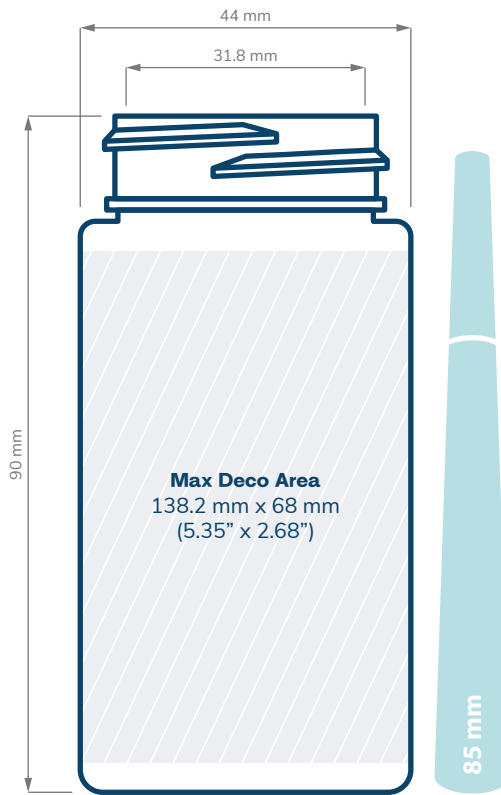

Scale = 1:1

Copyright © 2023 eBottles Inc. All Rights Reserved.

SPECIFICATIONS

Disposable Vape Pen Containers

CHILD RESISTANT

SIZE	4"	4.5"	5"
NECK	16/LUG	20/LUG	20/LUG
DIAMETER / HEIGHT OPENING (ID)	18.4 mm / 103 mm 13.2 mm	22.5 mm / 116 mm 16.8 mm	22.5 mm / 125 mm 16.8 mm
HEIGHT WITH CHILD RESISTANT (CR) CLOSURES	Straight: 72.50 mm Dome: 72.60 mm Ribbed Text Style: 73 mm	Straight & Dome: 74.3 mm Ribbed Text Style: 74.6 mm Smooth Pictorial: 74.3 mm Extra Tall: 87.2 mm	Straight & Dome: 83.3 mm Ribbed Text Style: 83.6 mm Smooth Pictorial: 83.3 mm Extra Tall: 96.2 mm

Scale = 1:1

Copyright © 2023 eBottles Inc. All Rights Reserved.

SPECIFICATIONS

Multipack Pre-roll - PET

CHILD RESISTANT

	Classic 28	Classic 38	King
SIZE			
NECK	28 mm	38 mm	28 mm
HOLDS	5 x 85 mm (0.5g) Pre-rolls	5 x 85 mm (0.5-1g) Pre-rolls	5 x 110 mm (0.7-1g) Pre-rolls
DIAMETER / HEIGHT OPENING (ID)	35 mm / 89 mm 22 mm	44 mm / 90 mm 31.80 mm	35 mm / 116 mm 22 mm
HEIGHT WITH CHILD RESISTANT (CR) CLOSURES	Straight Sided: 94.08 mm	Straight Sided: 95.08 mm Dome: 102.70 mm	Straight Sided: 121.08 mm

Scale = 1:1

Copyright © 2023 eBottles Inc. All Rights Reserved.

SPECIFICATIONS

Multipack Pre-roll - Glass

CHILD RESISTANT

	Mini 33	Classic 28 Vial*	Classic 38
SIZE			
NECK	33 mm	28 mm	38 mm
HOLDS	5 x 60mm (0.3-0.5g) Pre-rolls	5 x 80mm (0.3-0.5g) Pre-rolls	5 x 80mm (0.5-1g) Pre-rolls
DIAMETER / HEIGHT OPENING (ID)	39.2 mm / 67 mm 23.4 mm	35.2 mm / 83.28 mm 19.5 mm	44.4 mm / 84 mm 28.7 mm
HEIGHT WITH CHILD RESISTANT (CR) CLOSURES	Straight Sided: 71.35 mm	Straight Sided: 88.36 mm	Straight Sided: 89.08 mm Dome: 96.70 mm Extra Tall: 101.78 mm Extra Tall Dome: 106.86 mm

Scale = 1:1 / * Customizable heights available with MOQ.

Copyright © 2023 eBottles Inc. All Rights Reserved.

SPECIFICATIONS

Child Resistant Closures

28 mm SMOOTH SIDED

33 mm SMOOTH SIDED

38 mm SMOOTH SIDED

38 mm DOME