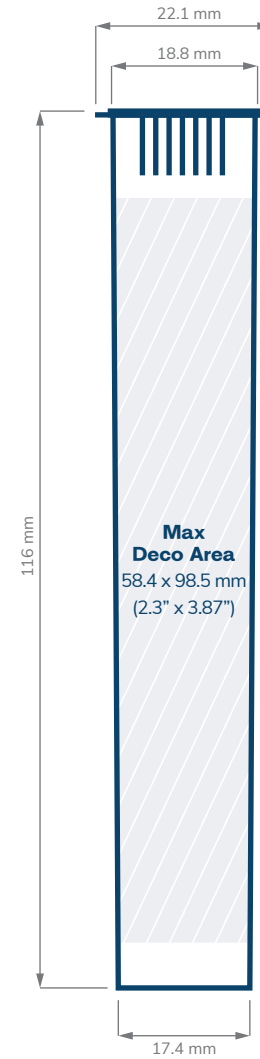

Scale = 1:1

Copyright © 2023 eBottles Inc. All Rights Reserved.

SPECIFICATIONS

Pre-roll Tubes - Glass

CHILD RESISTANT

	3.15"	3.5"	4.5"	4.5"
SIZE	3.15"	3.5"	4.5"	4.5"
NECK	18 mm	20 mm	18 mm	20 mm
HOLDS	0.5 g Pre-roll	0.5 g Pre-roll	0.5 - 1 g Pre-roll	0.5 - 1 g Pre-roll
DIAMETER / HEIGHT OPENING (ID)	23 mm / 80 mm 11.6 mm	23 mm / 84 mm 13 mm	23 mm / 115 mm 11.6 mm	25.3 mm / 115 mm 13 mm
HEIGHT WITH CHILD RESISTANT (CR) CLOSURES	Dome: 85 mm	Dome: 88.5 mm Ribbed Pictorial: 90 mm	Dome: 120 mm	Dome: 19.5 mm Ribbed Pictorial: 121 mm

Scale = 1:1

Copyright © 2023 eBottles Inc. All Rights Reserved.

SPECIFICATIONS

Pre-roll Tubes - Pop Tops

CHILD RESISTANT

SIZE	116 mm
HOLDS	0.5 - 1 g Pre-roll
DIAMETER / HEIGHT OPENING (ID)	22.1 mm / 116 mm 18.8 mm

Scale = 1:1

Copyright © 2023 eBottles Inc. All Rights Reserved.

SPECIFICATIONS

Vape Cart PET Bottles

CHILD RESISTANT

SIZE	2.66"	3"	3.5"	3.5"
NECK	16/LUG	20/LUG	16/LUG	20/LUG
DIAMETER / HEIGHT OPENING (ID)	18.4 mm / 68 mm 13.2 mm	22.5 mm / 78.5 mm 16.8 mm	18.4 mm / 84.6 mm 13.2 mm	22.5 mm / 84.6 mm 16.8 mm
HEIGHT WITH CHILD RESISTANT (CR) CLOSURES	Straight: 72.50 mm Dome: 72.60 mm Ribbed Text Style: 73 mm	Straight: 83.30 mm Dome: 83.30 mm Ribbed Text Style: 83.60 mm Smooth Pictorial: 83.30 mm Extra Tall: 96.20 mm	Straight: 89.10 mm Dome: 89.20 mm Ribbed Text Style: 89.60 mm	Straight: 89.40 mm Dome: 89.40 mm Ribbed Text Style: 89.70 mm Smooth Pictorial: 89.40 mm Extra Tall: 102.30 mm

Scale = 1:1

Copyright © 2023 eBottles Inc. All Rights Reserved.

SPECIFICATIONS

Vape Cart Glass & PP Bottles

CHILD RESISTANT

SIZE	3.5"	3" w/ Holder
NECK	20 mm	20/LUG
DIAMETER / HEIGHT OPENING (ID)	23 mm / 84 mm 13 mm	21.8 mm / 80 mm 16.8 mm
HEIGHT WITH CHILD RESISTANT (CR) CLOSURES	Dome: 88.50 mm Ribbed Pictorial: 90 mm	Straight: 84.80 mm Dome: 84.80 mm Ribbed Text Style: 85.10 mm Straight Pictorial: 84.80 mm Extra Tall: 97.70 mm