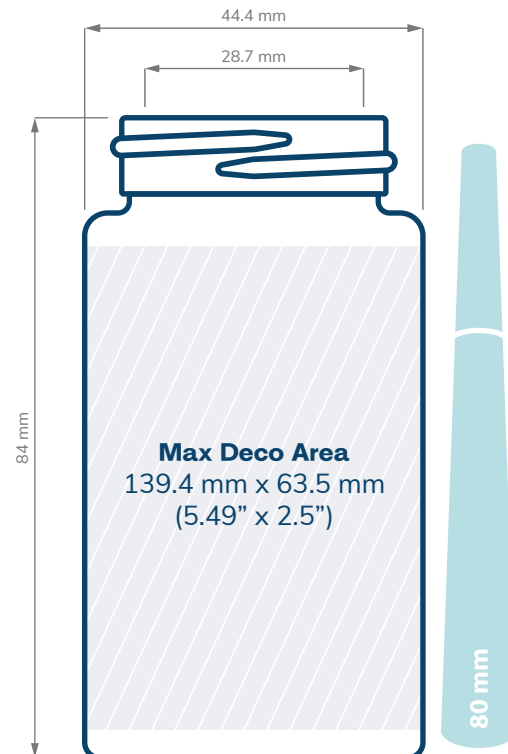

Scale = 1:1

Copyright © 2023 eBottles Inc. All Rights Reserved.

SPECIFICATIONS

Vape Cart Glass & PP Bottles

CHILD RESISTANT

SIZE	3.5"	3" w/ Holder
NECK	20 mm	20/LUG
DIAMETER / HEIGHT OPENING (ID)	23 mm / 84 mm 13 mm	21.8 mm / 80 mm 16.8 mm
HEIGHT WITH CHILD RESISTANT (CR) CLOSURES	Dome: 88.50 mm Ribbed Pictorial: 90 mm	Straight: 84.80 mm Dome: 84.80 mm Ribbed Text Style: 85.10 mm Straight Pictorial: 84.80 mm Extra Tall: 97.70 mm

Scale = 1:1

Copyright © 2023 eBottles Inc. All Rights Reserved.

SPECIFICATIONS

Disposable Vape Pen Containers

CHILD RESISTANT

SIZE	4"	4.5"	5"
NECK	16/LUG	20/LUG	20/LUG
DIAMETER / HEIGHT OPENING (ID)	18.4 mm / 103 mm 13.2 mm	22.5 mm / 116 mm 16.8 mm	22.5 mm / 125 mm 16.8 mm
HEIGHT WITH CHILD RESISTANT (CR) CLOSURES	Straight: 72.50 mm Dome: 72.60 mm Ribbed Text Style: 73 mm	Straight & Dome: 74.3 mm Ribbed Text Style: 74.6 mm Smooth Pictorial: 74.3 mm Extra Tall: 87.2 mm	Straight & Dome: 83.3 mm Ribbed Text Style: 83.6 mm Smooth Pictorial: 83.3 mm Extra Tall: 96.2 mm

Scale = 1:1

Copyright © 2023 eBottles Inc. All Rights Reserved.

SPECIFICATIONS

Multipack Pre-roll - Glass

CHILD RESISTANT

	Mini 33	Classic 28 Vial*	Classic 38
SIZE			
NECK	33 mm	28 mm	38 mm
HOLDS	5 x 60mm (0.3-0.5g) Pre-rolls	5 x 80mm (0.3-0.5g) Pre-rolls	5 x 80mm (0.5-1g) Pre-rolls
DIAMETER / HEIGHT OPENING (ID)	39.2 mm / 67 mm 23.4 mm	35.2 mm / 83.28 mm 19.5 mm	44.4 mm / 84 mm 28.7 mm
HEIGHT WITH CHILD RESISTANT (CR) CLOSURES	Straight Sided: 71.35 mm	Straight Sided: 88.36 mm	Straight Sided: 89.08 mm Dome: 96.70 mm Extra Tall: 101.78 mm Extra Tall Dome: 106.86 mm

Scale = 1:1 / * Customizable heights available with MOQ.

Copyright © 2023 eBottles Inc. All Rights Reserved.

SPECIFICATIONS

Child Resistant Closures

28 mm SMOOTH SIDED

33 mm SMOOTH SIDED

38 mm SMOOTH SIDED

38 mm DOME