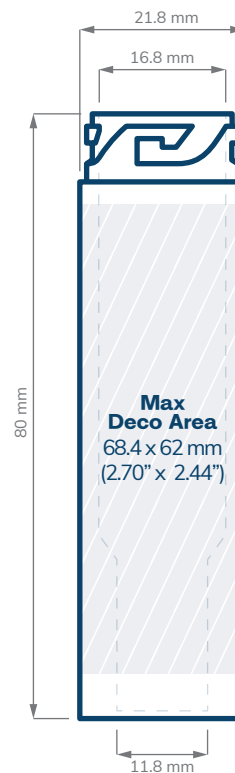

Scale = 1:1

Copyright © 2023 eBottles Inc. All Rights Reserved.

SPECIFICATIONS

Vape Cart PET Bottles

CHILD RESISTANT

SIZE	2.66"	3"	3.5"	3.5"
NECK	16/LUG	20/LUG	16/LUG	20/LUG
DIAMETER / HEIGHT OPENING (ID)	18.4 mm / 68 mm 13.2 mm	22.5 mm / 78.5 mm 16.8 mm	18.4 mm / 84.6 mm 13.2 mm	22.5 mm / 84.6 mm 16.8 mm
HEIGHT WITH CHILD RESISTANT (CR) CLOSURES	Straight: 72.50 mm Dome: 72.60 mm Ribbed Text Style: 73 mm	Straight: 83.30 mm Dome: 83.30 mm Ribbed Text Style: 83.60 mm Smooth Pictorial: 83.30 mm Extra Tall: 96.20 mm	Straight: 89.10 mm Dome: 89.20 mm Ribbed Text Style: 89.60 mm	Straight: 89.40 mm Dome: 89.40 mm Ribbed Text Style: 89.70 mm Smooth Pictorial: 89.40 mm Extra Tall: 102.30 mm

Scale = 1:1

Copyright © 2023 eBottles Inc. All Rights Reserved.

SPECIFICATIONS

Vape Cart Glass & PP Bottles

CHILD RESISTANT

SIZE	3.5"	3" w/ Holder
NECK	20 mm	20/LUG
DIAMETER / HEIGHT OPENING (ID)	23 mm / 84 mm 13 mm	21.8 mm / 80 mm 16.8 mm
HEIGHT WITH CHILD RESISTANT (CR) CLOSURES	Dome: 88.50 mm Ribbed Pictorial: 90 mm	Straight: 84.80 mm Dome: 84.80 mm Ribbed Text Style: 85.10 mm Straight Pictorial: 84.80 mm Extra Tall: 97.70 mm

Scale = 1:1

Copyright © 2023 eBottles Inc. All Rights Reserved.

SPECIFICATIONS

Disposable Vape Pen Containers

CHILD RESISTANT

SIZE	4"	4.5"	5"
NECK	16/LUG	20/LUG	20/LUG
DIAMETER / HEIGHT OPENING (ID)	18.4 mm / 103 mm 13.2 mm	22.5 mm / 116 mm 16.8 mm	22.5 mm / 125 mm 16.8 mm
HEIGHT WITH CHILD RESISTANT (CR) CLOSURES	Straight: 72.50 mm Dome: 72.60 mm Ribbed Text Style: 73 mm	Straight & Dome: 74.3 mm Ribbed Text Style: 74.6 mm Smooth Pictorial: 74.3 mm Extra Tall: 87.2 mm	Straight & Dome: 83.3 mm Ribbed Text Style: 83.6 mm Smooth Pictorial: 83.3 mm Extra Tall: 96.2 mm