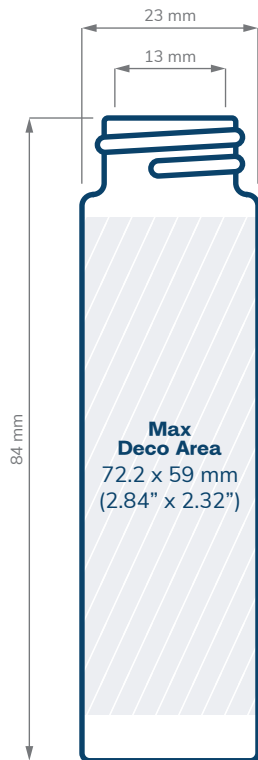

Scale = 1:1

Copyright © 2023 eBottles Inc. All Rights Reserved.

SPECIFICATIONS

Pre-roll Tubes - Pop Tops

CHILD RESISTANT

SIZE	116 mm
HOLDS	0.5 - 1 g Pre-roll
DIAMETER / HEIGHT OPENING (ID)	22.1 mm / 116 mm 18.8 mm

Scale = 1:1

Copyright © 2023 eBottles Inc. All Rights Reserved.

SPECIFICATIONS

Vape Cart PET Bottles

CHILD RESISTANT

SIZE	2.66"	3"	3.5"	3.5"
NECK	16/LUG	20/LUG	16/LUG	20/LUG
DIAMETER / HEIGHT OPENING (ID)	18.4 mm / 68 mm 13.2 mm	22.5 mm / 78.5 mm 16.8 mm	18.4 mm / 84.6 mm 13.2 mm	22.5 mm / 84.6 mm 16.8 mm
HEIGHT WITH CHILD RESISTANT (CR) CLOSURES	Straight: 72.50 mm Dome: 72.60 mm Ribbed Text Style: 73 mm	Straight: 83.30 mm Dome: 83.30 mm Ribbed Text Style: 83.60 mm Smooth Pictorial: 83.30 mm Extra Tall: 96.20 mm	Straight: 89.10 mm Dome: 89.20 mm Ribbed Text Style: 89.60 mm	Straight: 89.40 mm Dome: 89.40 mm Ribbed Text Style: 89.70 mm Smooth Pictorial: 89.40 mm Extra Tall: 102.30 mm

Scale = 1:1

Copyright © 2023 eBottles Inc. All Rights Reserved.

SPECIFICATIONS

Vape Cart Glass & PP Bottles

CHILD RESISTANT

SIZE	3.5"	3" w/ Holder
NECK	20 mm	20/LUG
DIAMETER / HEIGHT OPENING (ID)	23 mm / 84 mm 13 mm	21.8 mm / 80 mm 16.8 mm
HEIGHT WITH CHILD RESISTANT (CR) CLOSURES	Dome: 88.50 mm Ribbed Pictorial: 90 mm	Straight: 84.80 mm Dome: 84.80 mm Ribbed Text Style: 85.10 mm Straight Pictorial: 84.80 mm Extra Tall: 97.70 mm

Scale = 1:1

Copyright © 2023 eBottles Inc. All Rights Reserved.

SPECIFICATIONS

Disposable Vape Pen Containers

CHILD RESISTANT

SIZE	4"	4.5"	5"
NECK	16/LUG	20/LUG	20/LUG
DIAMETER / HEIGHT OPENING (ID)	18.4 mm / 103 mm 13.2 mm	22.5 mm / 116 mm 16.8 mm	22.5 mm / 125 mm 16.8 mm
HEIGHT WITH CHILD RESISTANT (CR) CLOSURES	Straight: 72.50 mm Dome: 72.60 mm Ribbed Text Style: 73 mm	Straight & Dome: 74.3 mm Ribbed Text Style: 74.6 mm Smooth Pictorial: 74.3 mm Extra Tall: 87.2 mm	Straight & Dome: 83.3 mm Ribbed Text Style: 83.6 mm Smooth Pictorial: 83.3 mm Extra Tall: 96.2 mm