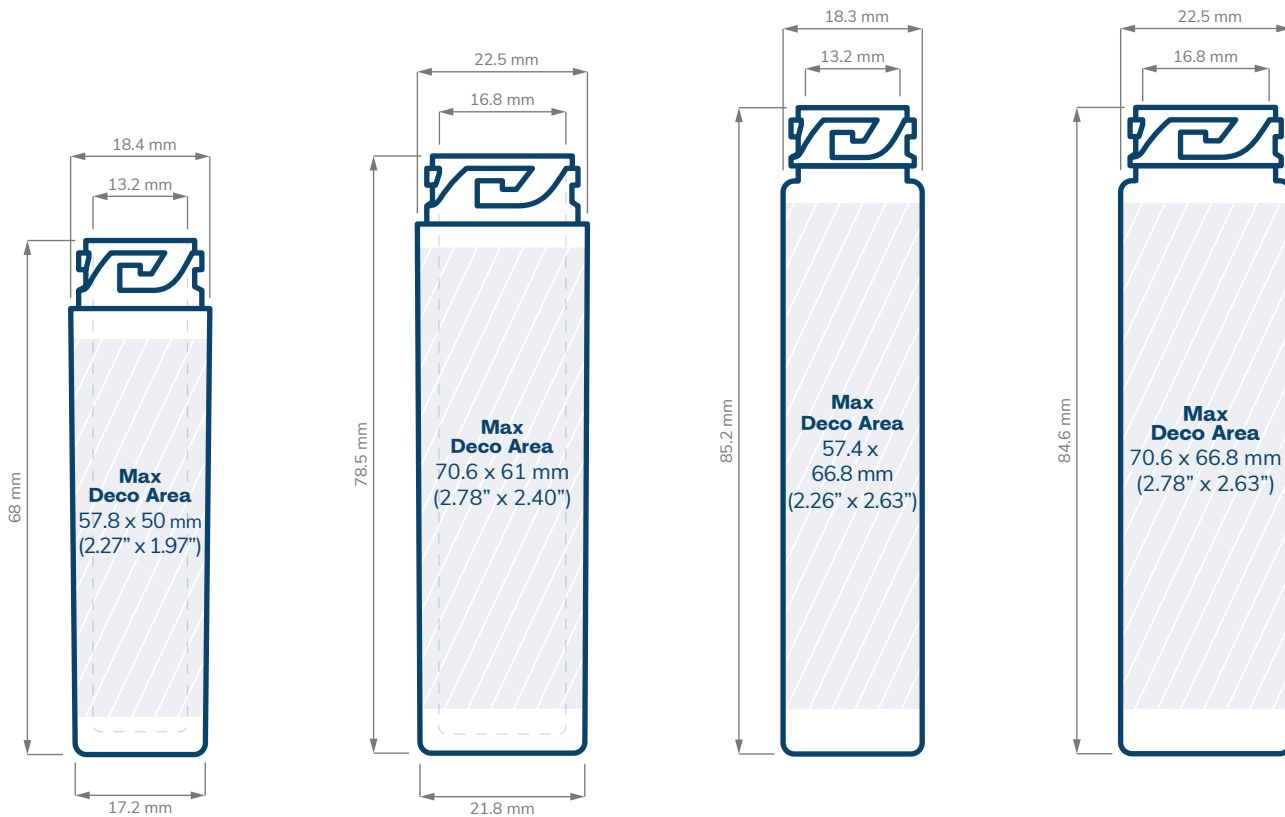

Scale = 1:1

Copyright © 2023 eBottles Inc. All Rights Reserved.

SPECIFICATIONS

Pre-roll Tubes - Pop Tops

CHILD RESISTANT

SIZE	116 mm
HOLDS	0.5 - 1 g Pre-roll
DIAMETER / HEIGHT OPENING (ID)	22.1 mm / 116 mm 18.8 mm

Scale = 1:1

Copyright © 2023 eBottles Inc. All Rights Reserved.

SPECIFICATIONS

Vape Cart PET Bottles

CHILD RESISTANT

SIZE	2.66"	3"	3.5"	3.5"
NECK	16/LUG	20/LUG	16/LUG	20/LUG
DIAMETER / HEIGHT OPENING (ID)	18.4 mm / 68 mm 13.2 mm	22.5 mm / 78.5 mm 16.8 mm	18.4 mm / 84.6 mm 13.2 mm	22.5 mm / 84.6 mm 16.8 mm
HEIGHT WITH CHILD RESISTANT (CR) CLOSURES	Straight: 72.50 mm Dome: 72.60 mm Ribbed Text Style: 73 mm	Straight: 83.30 mm Dome: 83.30 mm Ribbed Text Style: 83.60 mm Smooth Pictorial: 83.30 mm Extra Tall: 96.20 mm	Straight: 89.10 mm Dome: 89.20 mm Ribbed Text Style: 89.60 mm	Straight: 89.40 mm Dome: 89.40 mm Ribbed Text Style: 89.70 mm Smooth Pictorial: 89.40 mm Extra Tall: 102.30 mm

Scale = 1:1

Copyright © 2023 eBottles Inc. All Rights Reserved.

SPECIFICATIONS

Vape Cart Glass & PP Bottles

CHILD RESISTANT

SIZE	3.5"	3" w/ Holder
NECK	20 mm	20/LUG
DIAMETER / HEIGHT OPENING (ID)	23 mm / 84 mm 13 mm	21.8 mm / 80 mm 16.8 mm
HEIGHT WITH CHILD RESISTANT (CR) CLOSURES	Dome: 88.50 mm Ribbed Pictorial: 90 mm	Straight: 84.80 mm Dome: 84.80 mm Ribbed Text Style: 85.10 mm Straight Pictorial: 84.80 mm Extra Tall: 97.70 mm

Scale = 1:1

Copyright © 2023 eBottles Inc. All Rights Reserved.

SPECIFICATIONS

Disposable Vape Pen Containers

CHILD RESISTANT

SIZE	4"	4.5"	5"
NECK	16/LUG	20/LUG	20/LUG
DIAMETER / HEIGHT OPENING (ID)	18.4 mm / 103 mm 13.2 mm	22.5 mm / 116 mm 16.8 mm	22.5 mm / 125 mm 16.8 mm
HEIGHT WITH CHILD RESISTANT (CR) CLOSURES	Straight: 72.50 mm Dome: 72.60 mm Ribbed Text Style: 73 mm	Straight & Dome: 74.3 mm Ribbed Text Style: 74.6 mm Smooth Pictorial: 74.3 mm Extra Tall: 87.2 mm	Straight & Dome: 83.3 mm Ribbed Text Style: 83.6 mm Smooth Pictorial: 83.3 mm Extra Tall: 96.2 mm