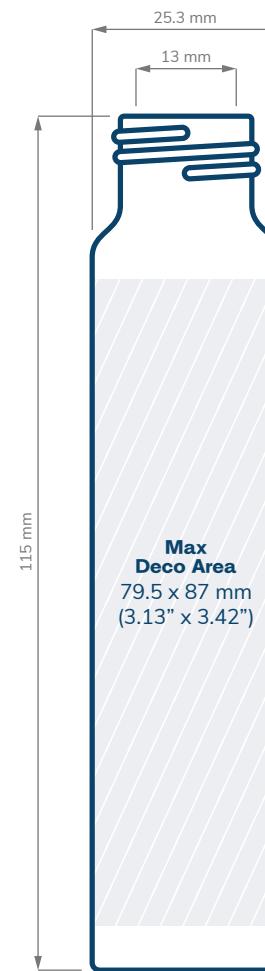

DECO AREAS

Pre-roll & Vape Tubes

SPECIFICATIONS

Pre-roll Tubes - PET

CHILD RESISTANT

	3.5"	4"	4.5"	5"
SIZE	3.5"	4"	4.5"	5"
NECK	16/LUG	16/LUG	20/LUG	20/LUG
HOLDS	0.5 g Pre-roll	0.5 - 0.75 g Pre-roll	0.5 - 0.75 g Pre-roll	0.5 - 1 g Pre-roll
DIAMETER / HEIGHT OPENING (ID)	18.4 mm / 84.6 mm 13.2 mm	18.4 mm / 103 mm 13.2 mm	22.5 mm / 116 mm 16.8 mm	22.5 mm / 125 mm 16.8 mm
HEIGHT WITH CHILD RESISTANT (CR) CLOSURES	Straight: 72.50 mm Dome: 72.60 mm Ribbed Text Style: 73 mm	Straight: 107.50 mm Dome: 107.60 mm Ribbed Text Style: 108 mm	Straight & Dome: 74.3 mm Ribbed Text Style: 74.6 mm Smooth Pictorial: 74.3 mm Extra Tall: 87.2 mm	Straight & Dome: 83.3 mm Ribbed Text Style: 83.6 mm Smooth Pictorial: 83.3 mm Extra Tall: 96.2 mm

Scale = 1:1

Copyright © 2023 eBottles Inc. All Rights Reserved.

SPECIFICATIONS

Pre-roll Tubes - Glass

CHILD RESISTANT

	3.15"	3.5"	4.5"	4.5"
SIZE	3.15"	3.5"	4.5"	4.5"
NECK	18 mm	20 mm	18 mm	20 mm
HOLDS	0.5 g Pre-roll	0.5 g Pre-roll	0.5 - 1 g Pre-roll	0.5 - 1 g Pre-roll
DIAMETER / HEIGHT OPENING (ID)	23 mm / 80 mm 11.6 mm	23 mm / 84 mm 13 mm	23 mm / 115 mm 11.6 mm	25.3 mm / 115 mm 13 mm
HEIGHT WITH CHILD RESISTANT (CR) CLOSURES	Dome: 85 mm	Dome: 88.5 mm Ribbed Pictorial: 90 mm	Dome: 120 mm	Dome: 19.5 mm Ribbed Pictorial: 121 mm

Scale = 1:1

Copyright © 2023 eBottles Inc. All Rights Reserved.

SPECIFICATIONS

Pre-roll Tubes - Pop Tops

CHILD RESISTANT

SIZE	116 mm
HOLDS	0.5 - 1 g Pre-roll
DIAMETER / HEIGHT OPENING (ID)	22.1 mm / 116 mm 18.8 mm