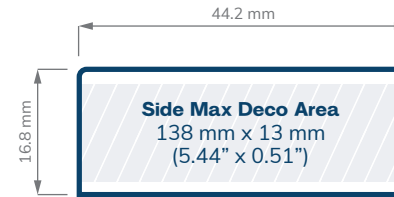

Scale = 1:1

Copyright © 2023 eBottles Inc. All Rights Reserved.

SPECIFICATIONS

Disposable Vape Pen Containers

CHILD RESISTANT

SIZE	4"	4.5"	5"
NECK	16/LUG	20/LUG	20/LUG
DIAMETER / HEIGHT OPENING (ID)	18.4 mm / 103 mm 13.2 mm	22.5 mm / 116 mm 16.8 mm	22.5 mm / 125 mm 16.8 mm
HEIGHT WITH CHILD RESISTANT (CR) CLOSURES	Straight: 72.50 mm Dome: 72.60 mm Ribbed Text Style: 73 mm	Straight & Dome: 74.3 mm Ribbed Text Style: 74.6 mm Smooth Pictorial: 74.3 mm Extra Tall: 87.2 mm	Straight & Dome: 83.3 mm Ribbed Text Style: 83.6 mm Smooth Pictorial: 83.3 mm Extra Tall: 96.2 mm

Scale = 1:1

Copyright © 2023 eBottles Inc. All Rights Reserved.

SPECIFICATIONS

Multipack Pre-roll - Glass

CHILD RESISTANT

	Mini 33	Classic 28 Vial*	Classic 38
SIZE			
NECK	33 mm	28 mm	38 mm
HOLDS	5 x 60mm (0.3-0.5g) Pre-rolls	5 x 80mm (0.3-0.5g) Pre-rolls	5 x 80mm (0.5-1g) Pre-rolls
DIAMETER / HEIGHT OPENING (ID)	39.2 mm / 67 mm 23.4 mm	35.2 mm / 83.28 mm 19.5 mm	44.4 mm / 84 mm 28.7 mm
HEIGHT WITH CHILD RESISTANT (CR) CLOSURES	Straight Sided: 71.35 mm	Straight Sided: 88.36 mm	Straight Sided: 89.08 mm Dome: 96.70 mm Extra Tall: 101.78 mm Extra Tall Dome: 106.86 mm

Scale = 1:1 / * Customizable heights available with MOQ.

Copyright © 2023 eBottles Inc. All Rights Reserved.

SPECIFICATIONS

Child Resistant Closures

28 mm SMOOTH SIDED

33 mm SMOOTH SIDED

38 mm SMOOTH SIDED

38 mm DOME