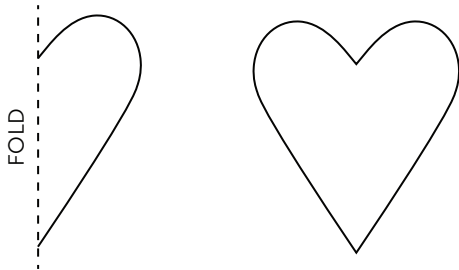

NUTHATCH STUDIO

LOVE BUG HUGS!

SIMPLE SHAPE COLLAGE VALENTINES WITH SCRAP PAPER

Bug arrangement examples. Scaled for 3x4-inch cards.

SHAPE TEMPLATES

SMALL WINGS
(CUT 2 ON FOLD OR CUT 2 WHOLE HEARTS)

LARGE WINGS
(CUT 2 ON FOLD OR CUT 2 WHOLE HEARTS)

LADYBUG & BEE BODY
LADYBUG WINGS
(CUT IN HALF)

1.5-INCH CIRCLE

LADYBUG &
BEE HEAD
(CUT IN HALF)

1-INCH CIRCLE

BUTTERFLY BODY

LOVE BUG HUGS!

LOVE BUG HUGS!

LOVE BUG HUGS!