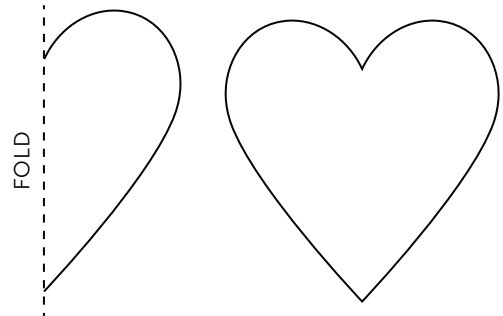

NUTHATCH STUDIO

LOVE BUG HUGS!

SIMPLE SHAPE COLLAGE VALENTINES WITH SCRAP PAPER

Bug arrangement examples. Scaled for 3x4-inch cards.

SHAPE TEMPLATES

SMALL WINGS
(CUT 2 ON FOLD OR CUT 2 WHOLE HEARTS)

LARGE WINGS
(CUT 2 ON FOLD OR CUT 2 WHOLE HEARTS)

LADYBUG & BEE BODY
LADYBUG WINGS
(CUT IN HALF)

1.5-INCH CIRCLE

LADYBUG &
BEE HEAD
(CUT IN HALF)

1-INCH CIRCLE

BUTTERFLY BODY

LOVE BUG HUGS!

LOVE BUG HUGS!

LOVE BUG HUGS!