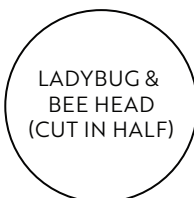

NUTHATCH STUDIO

LOVE BUG HUGS!

SIMPLE SHAPE COLLAGE VALENTINES WITH SCRAP PAPER

Bug arrangement examples. Scaled for 3x4-inch cards.

SHAPE TEMPLATES

SMALL WINGS
(CUT 2 ON FOLD OR CUT 2 WHOLE HEARTS)

LARGE WINGS
(CUT 2 ON FOLD OR CUT 2 WHOLE HEARTS)

LADYBUG & BEE BODY
LADYBUG WINGS
(CUT IN HALF)

1.5-INCH CIRCLE

LADYBUG &
BEE HEAD
(CUT IN HALF)

1-INCH CIRCLE

BUTTERFLY BODY

LOVE BUG HUGS!

LOVE BUG HUGS!

LOVE BUG HUGS!