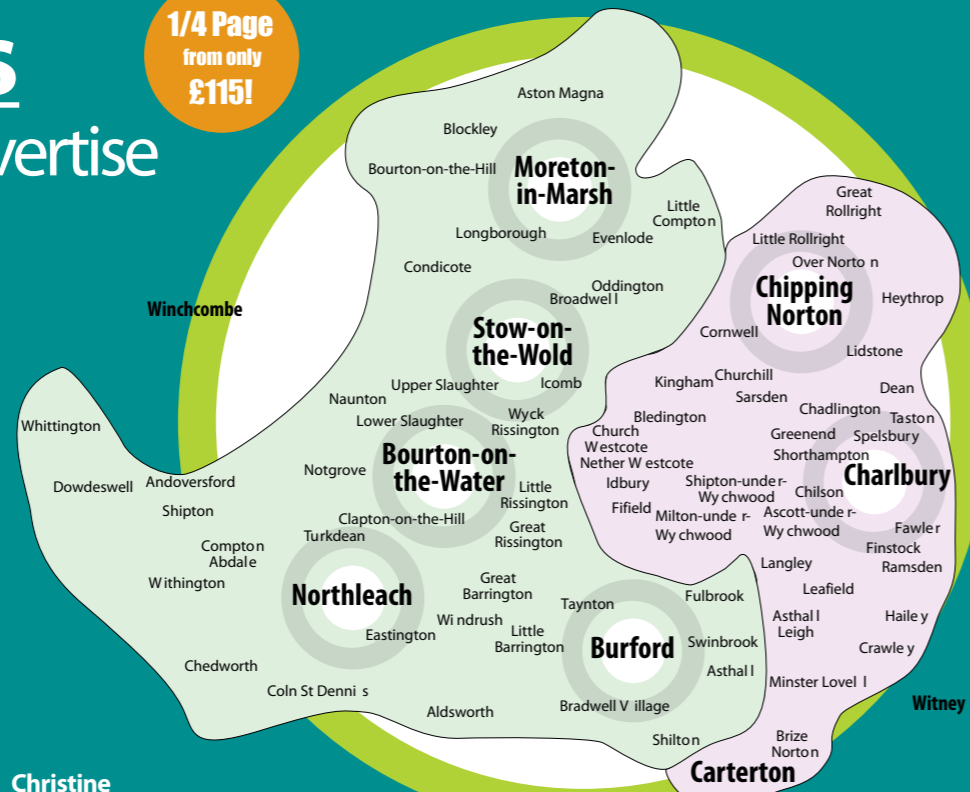

1/4 Page from only £115!

North Cotswolds
17,500
homes & businesses

West Oxfordshire
21,500
homes & businesses

Next issues
West Oxfordshire May-June
North Cotswolds May-June
Copy: 10th April
Dist: w/c 6th May